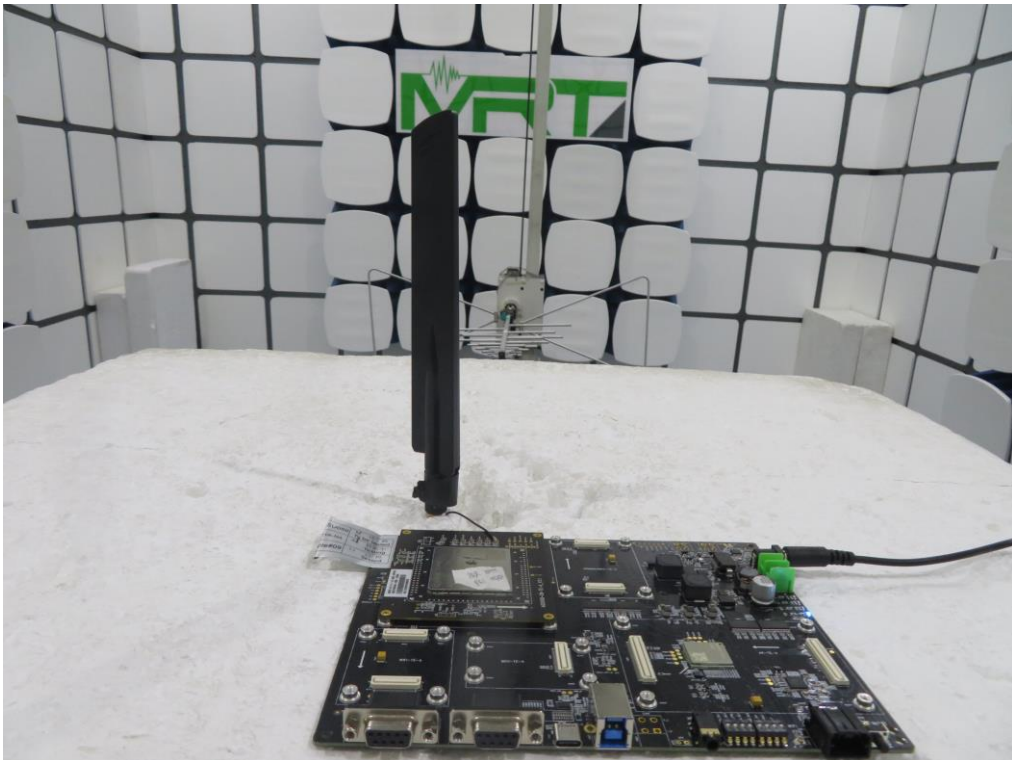

Test Setup Photo

Description: Radiated Spurious Emissions Test Setup for Below 1GHz

Description: Radiated Spurious Emissions Test Setup for Above 1GHz

Description: Radiated Spurious Emissions Zoom-in Test Setup

Description: Conducted Measurement Test Setup