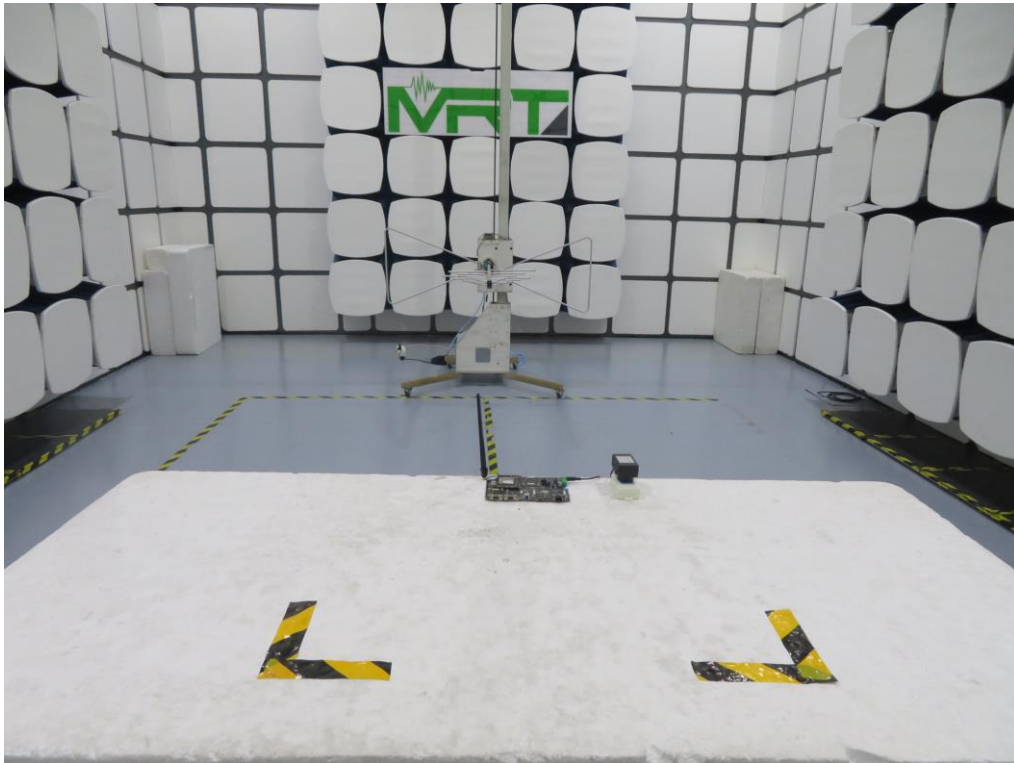

Test Setup Photo

Description: Radiated Spurious Emissions Test Setup for Below 1GHz

Description: Radiated Spurious Emissions Test Setup for Above 1GHz

Description: Radiated Spurious Emissions Zoom-in Test Setup

Description: Conducted Measurement Test Setup