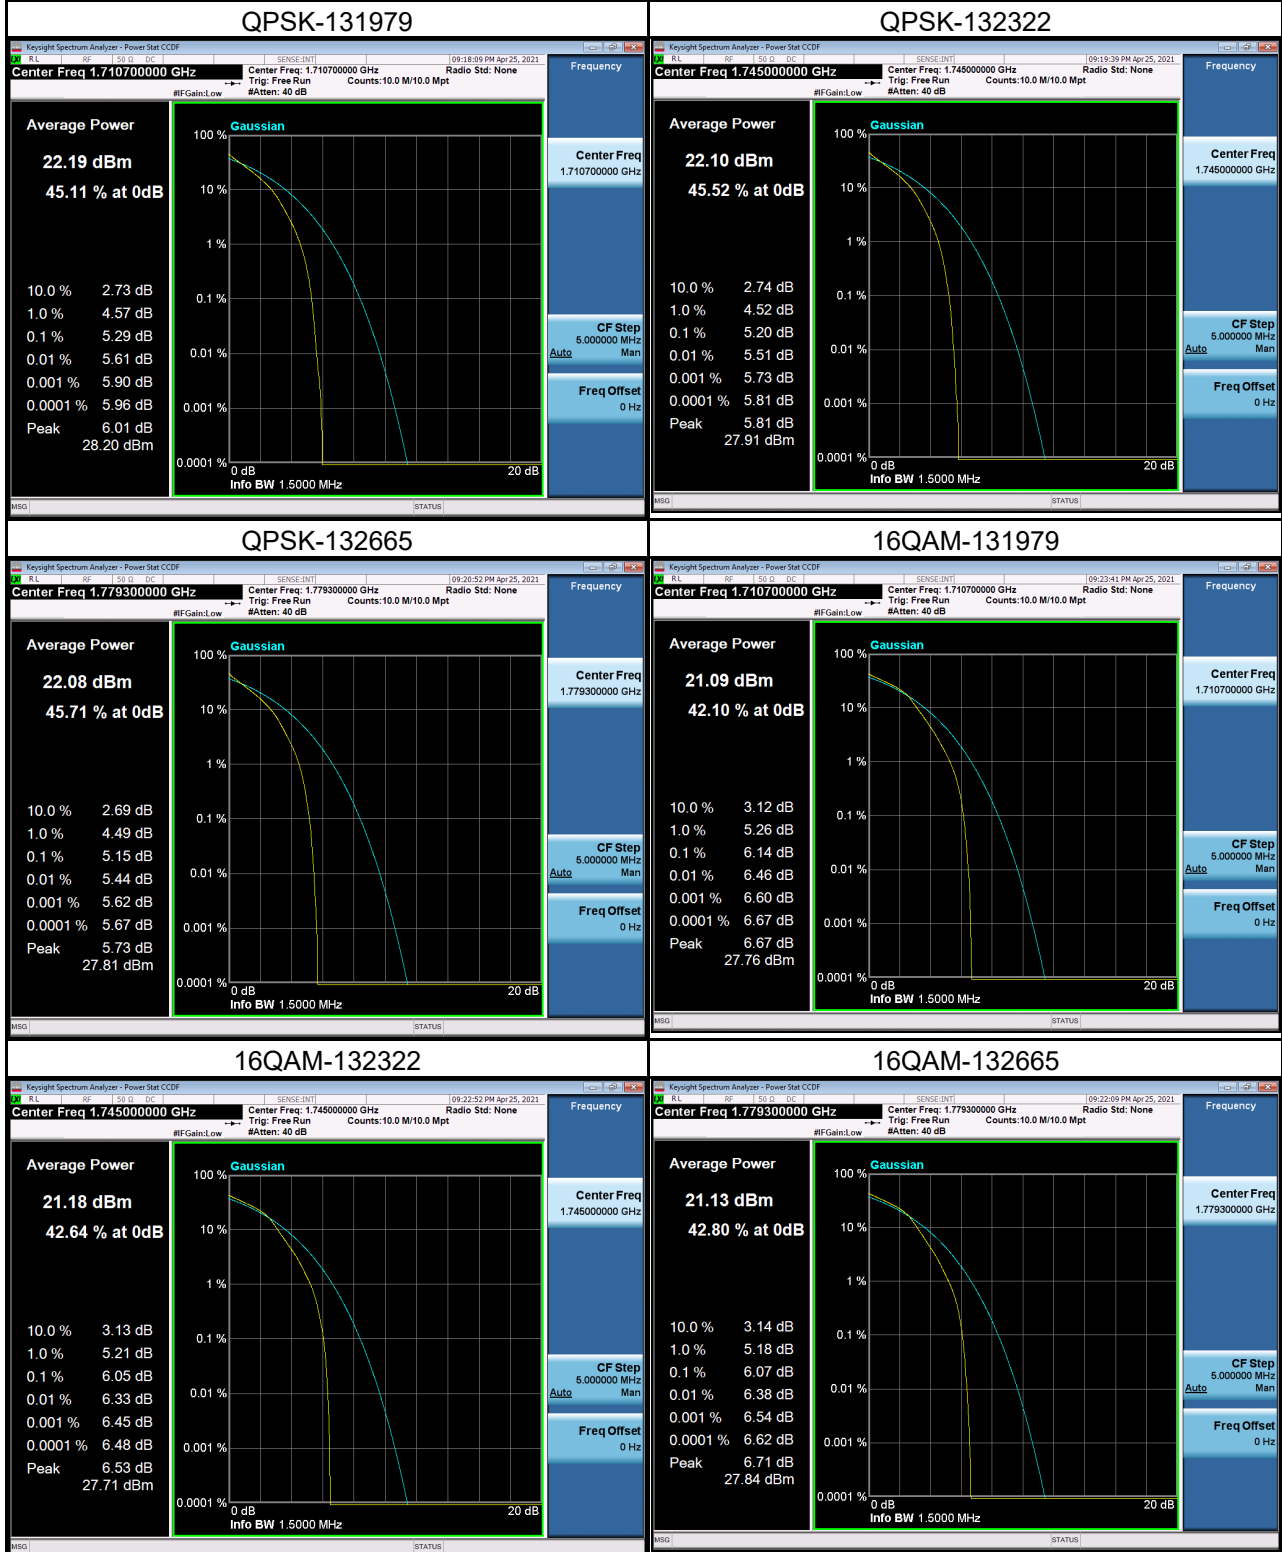

LTE Band 4 _10M

LTE Band 4 _15M

LTE Band 4 _20M

LTE Band 7 _5M

LTE Band 7 _10M

LTE Band 7 _15M

LTE Band 7 _20M

LTE Band 66 _1.4M

LTE Band 66 _3M

LTE Band 66 _5M

LTE Band 66 _10M

LTE Band 66 _15M