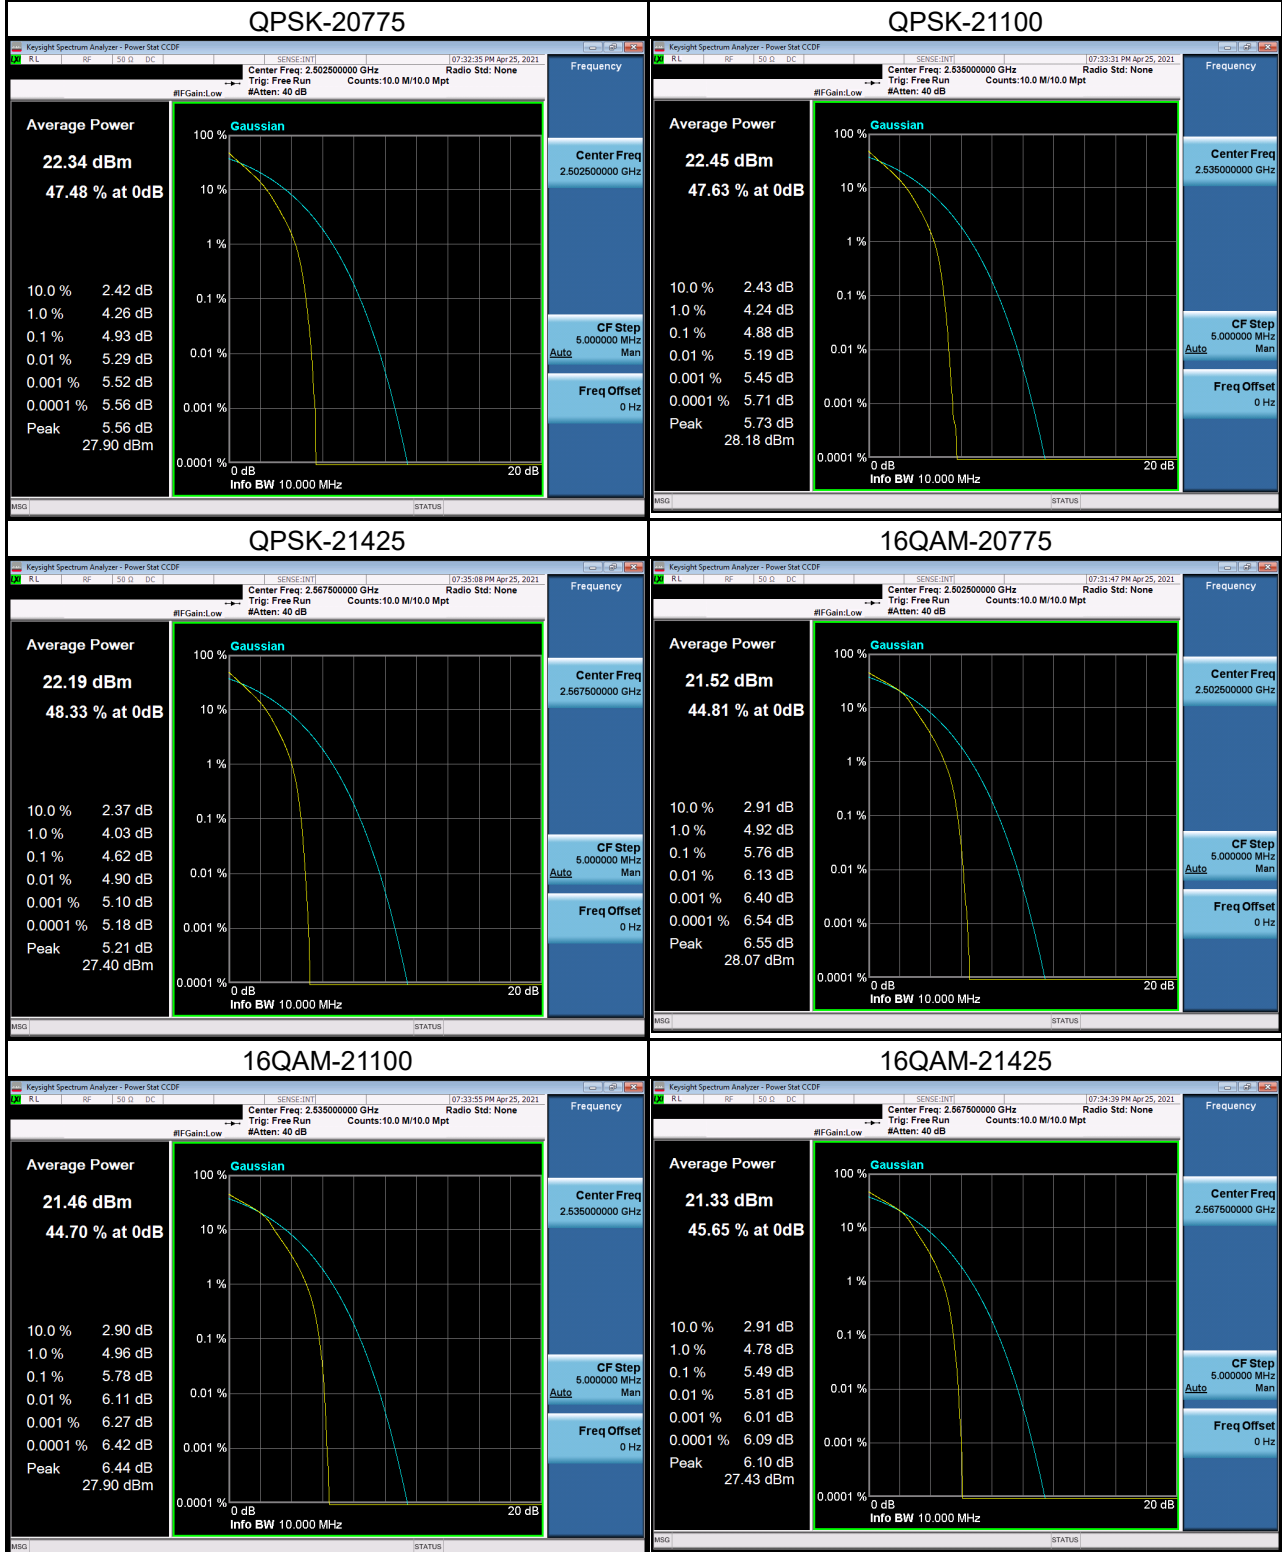

LTE Band 4 _10M

LTE Band 4 _15M

LTE Band 4 _20M

LTE Band 7 _5M

LTE Band 7 _10M

LTE Band 7 _15M

LTE Band 7 _20M

LTE Band 66 _1.4M

LTE Band 66 _3M

LTE Band 66 _5M

LTE Band 66 _10M

LTE Band 66 _15M