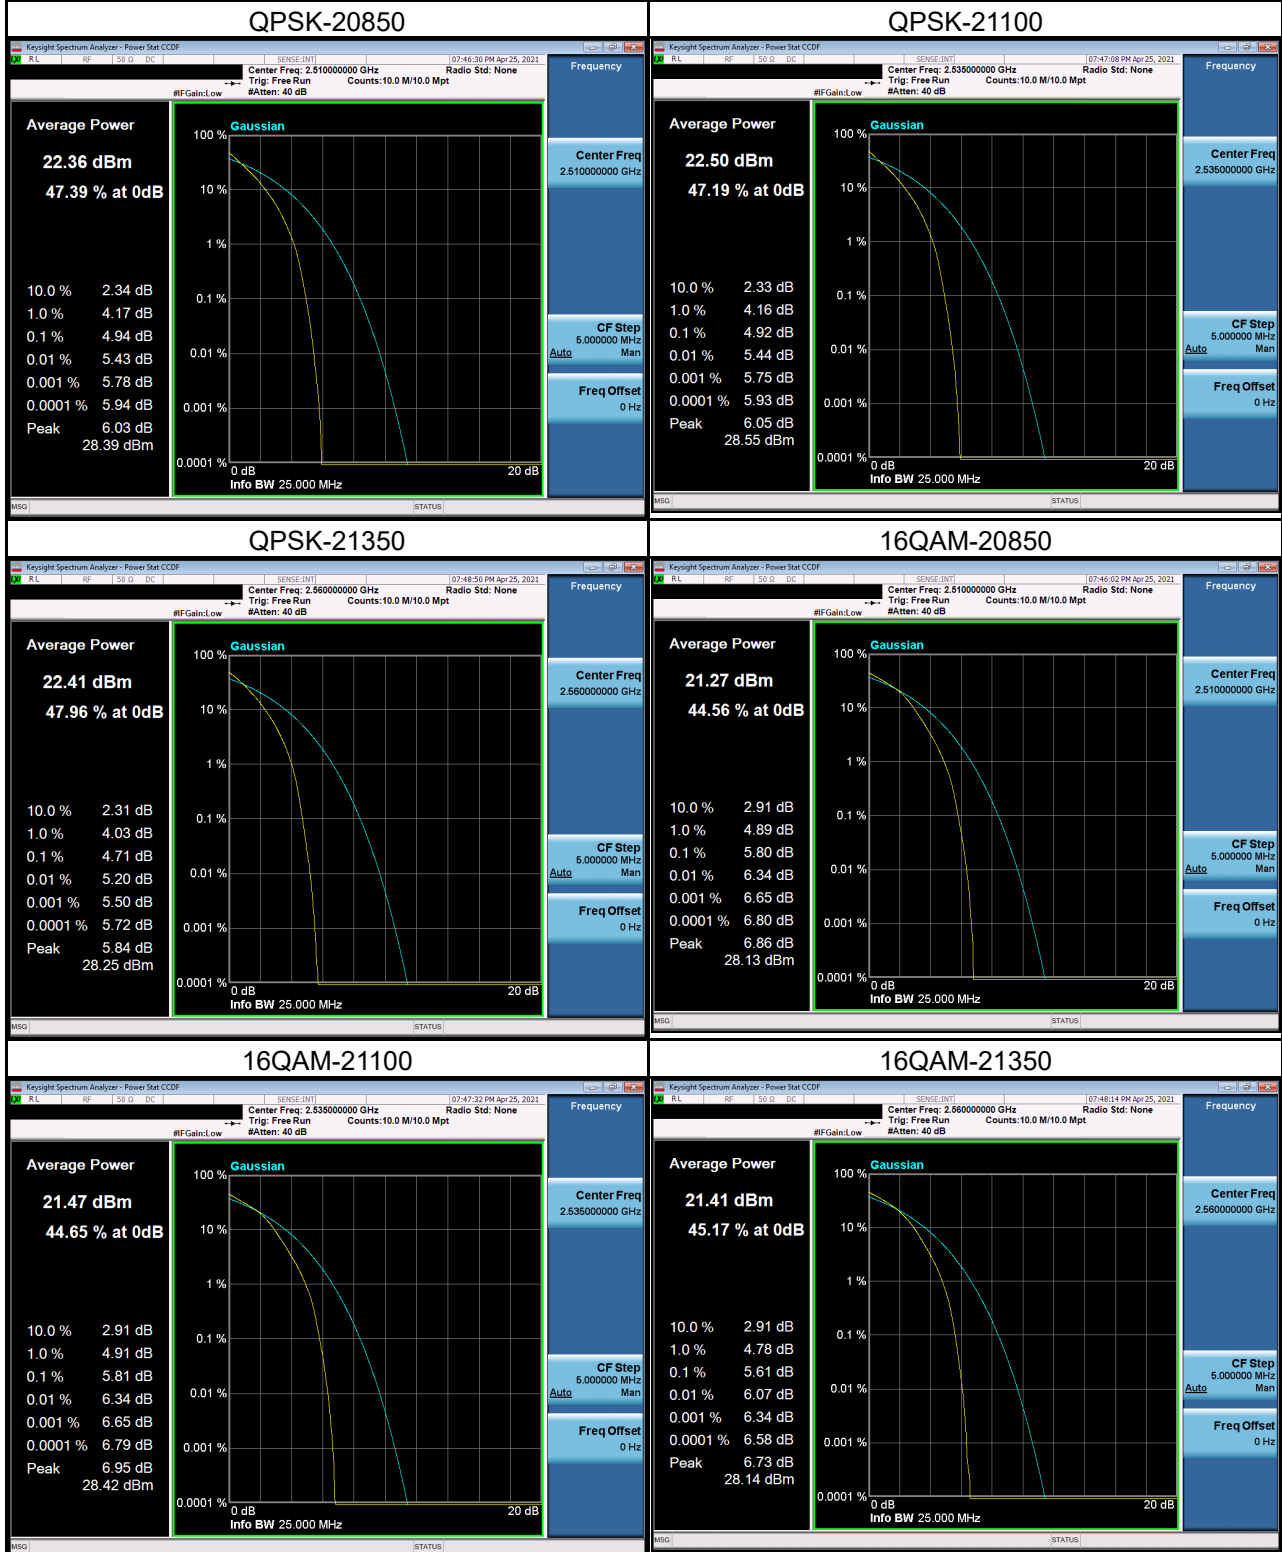

LTE Band 4 _10M

LTE Band 4 _15M

LTE Band 4 _20M

LTE Band 7 _5M

LTE Band 7 _10M

LTE Band 7 _15M

LTE Band 7 _20M

LTE Band 66 _1.4M

LTE Band 66 _3M

LTE Band 66 _5M

LTE Band 66 _10M

LTE Band 66 _15M