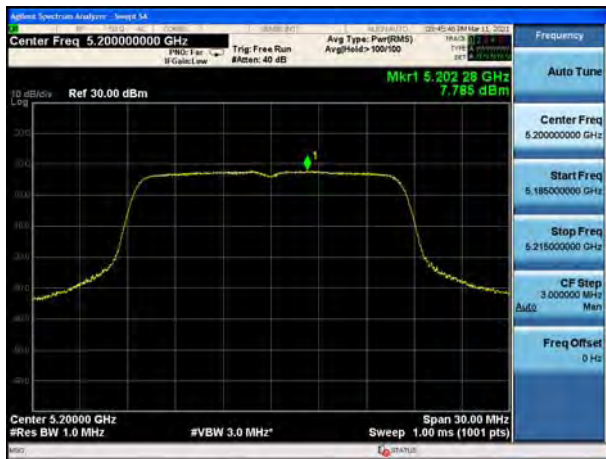

U-NII-3, 802.11ax HE40, Channel No.: 159

SISO Antenna 2

U-NII-1, 802.11a, Channel No.: 36

U-NII-1, 802.11n HT20, Channel No.: 36

U-NII-1, 802.11a, Channel No.: 40

U-NII-1, 802.11n HT20, Channel No.: 40

U-NII-1, 802.11a, Channel No.: 48