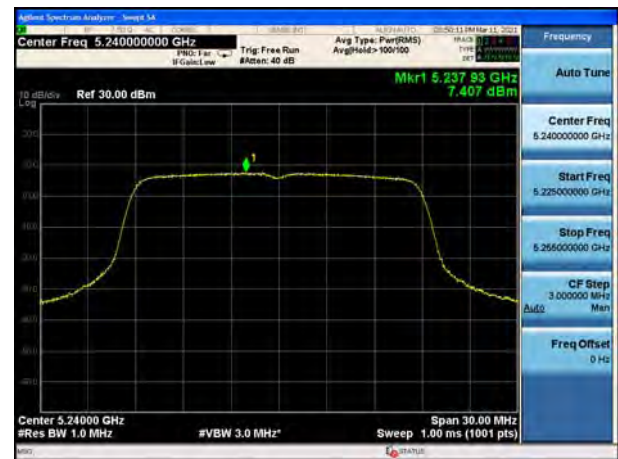

U-NII-1, 802.11n HT20, Channel No.: 48