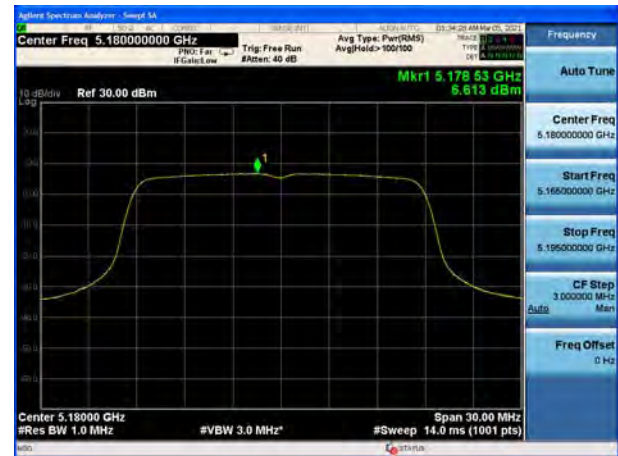

U-NII-3, 802.11ax HE20, Channel No.: 157

U-NII-3, 802.11ax HE40, Channel No.: 159

MIMO Antenna 2

U-NII-1, 802.11a, Channel No.: 36

U-NII-1, 802.11n HT20, Channel No.: 36

U-NII-1, 802.11a, Channel No.: 40

U-NII-1, 802.11n HT20, Channel No.: 40