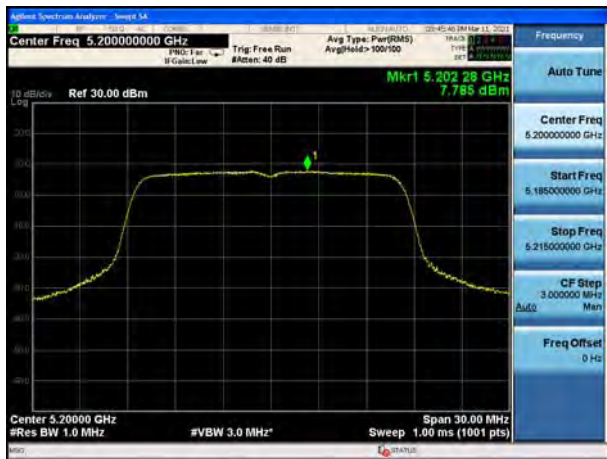

U-NII-3, 802.11ax HE20, Channel No.: 157

U-NII-3, 802.11ax HE40, Channel No.: 159

MIMO Antenna 2

U-NII-1, 802.11a, Channel No.: 36

U-NII-1, 802.11n HT20, Channel No.: 36

U-NII-1, 802.11a, Channel No.: 40

U-NII-1, 802.11n HT20, Channel No.: 40