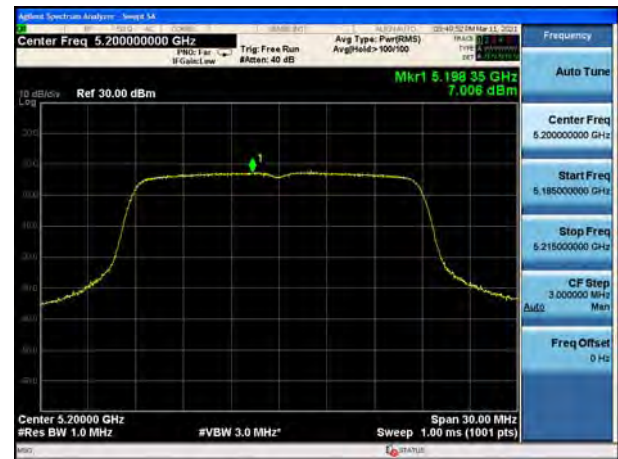

U-NII-3, 802.11ax HE40, Channel No.: 159

SISO Antenna 2

U-NII-1, 802.11a, Channel No.: 36

U-NII-1, 802.11n HT20, Channel No.: 36

U-NII-1, 802.11a, Channel No.: 40

U-NII-1, 802.11n HT20, Channel No.: 40

U-NII-1, 802.11a, Channel No.: 48