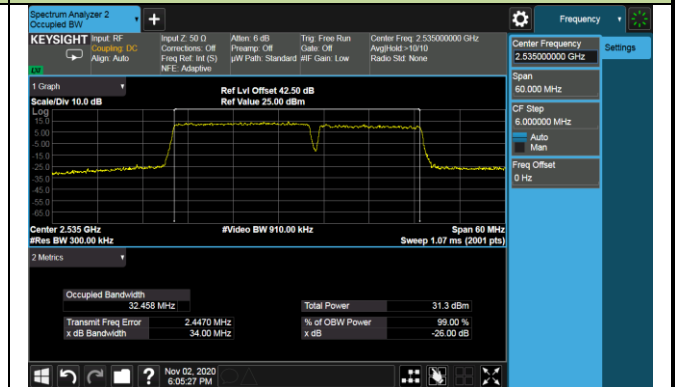

## 20+15MHz Channel Bandwidth

## 20+20MHz Channel Bandwidth

99% Bandwidth - 64QAM

10+20MHz Channel Bandwidth

15+10MHz Channel Bandwidth

15+15MHz Channel Bandwidth

15+20MHz Channel Bandwidth

20+10MHz Channel Bandwidth

20+15MHz Channel Bandwidth

20+20MHz Channel Bandwidth