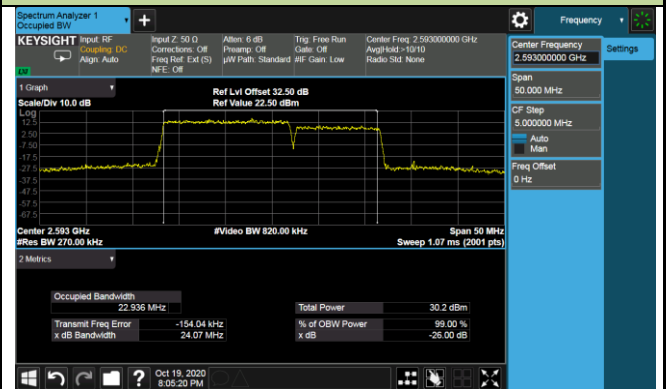

15+10MHz Channel Bandwidth