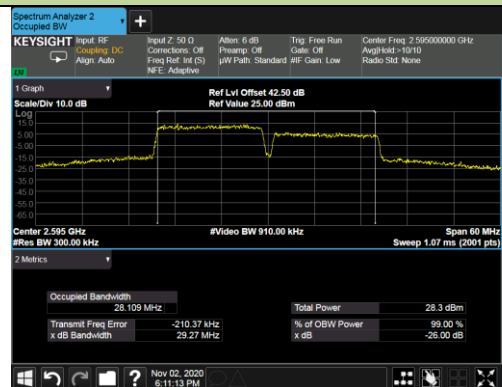

99% Bandwidth - QPSK

15+15MHz Channel Bandwidth

20+20MHz Channel Bandwidth

99% Bandwidth - 16QAM

15+15MHz Channel Bandwidth

20+20MHz Channel Bandwidth

99% Bandwidth - 64QAM

15+15MHz Channel Bandwidth