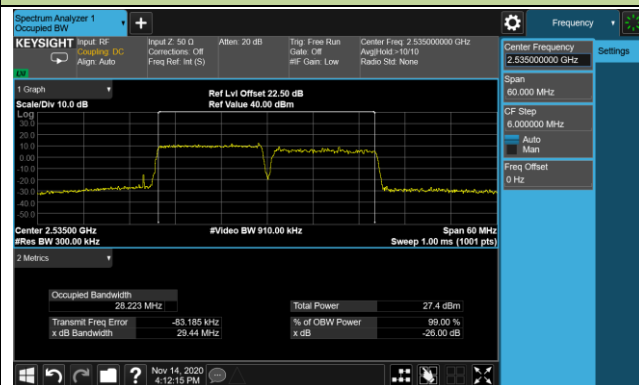

15+15MHz Channel Bandwidth