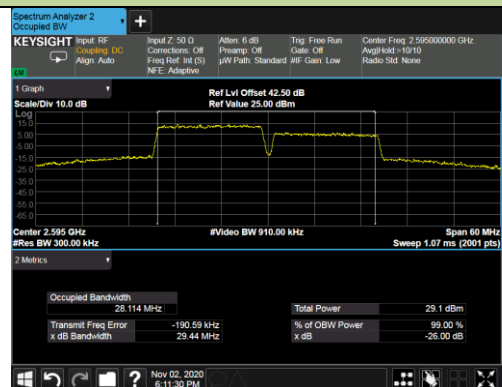

99% Bandwidth - QPSK

15+15MHz Channel Bandwidth

20+20MHz Channel Bandwidth

99% Bandwidth - 16QAM

15+15MHz Channel Bandwidth

20+20MHz Channel Bandwidth

99% Bandwidth - 64QAM

15+15MHz Channel Bandwidth