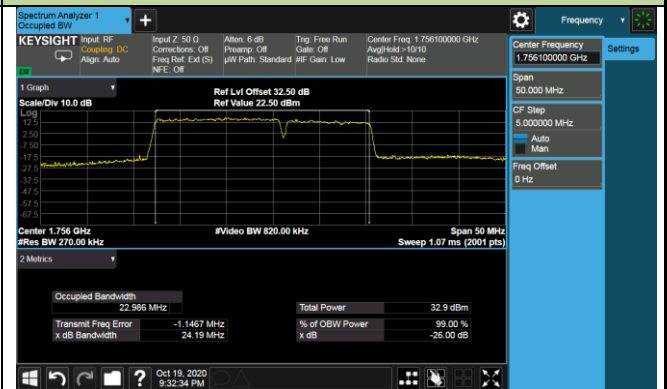

15+10MHz Channel Bandwidth