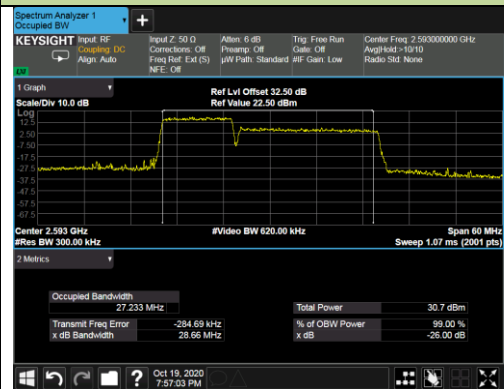

10+20MHz Channel Bandwidth