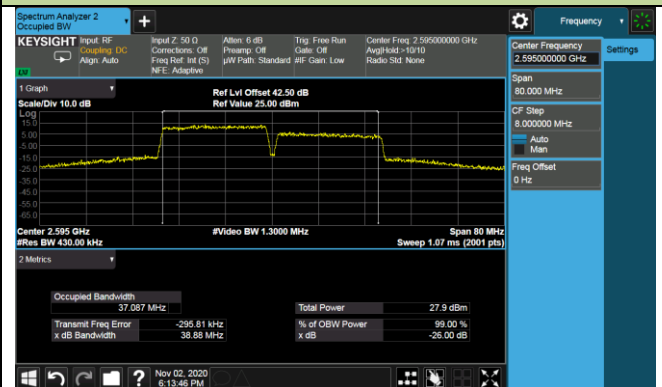

99% Bandwidth - QPSK

15+15MHz Channel Bandwidth

20+20MHz Channel Bandwidth

99% Bandwidth - 16QAM

15+15MHz Channel Bandwidth

20+20MHz Channel Bandwidth

99% Bandwidth - 64QAM

15+15MHz Channel Bandwidth