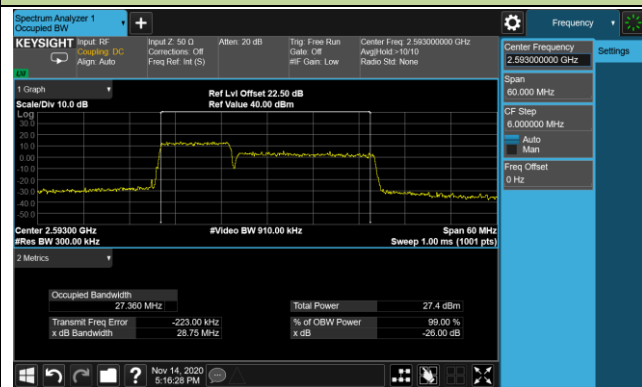

10+20MHz Channel Bandwidth