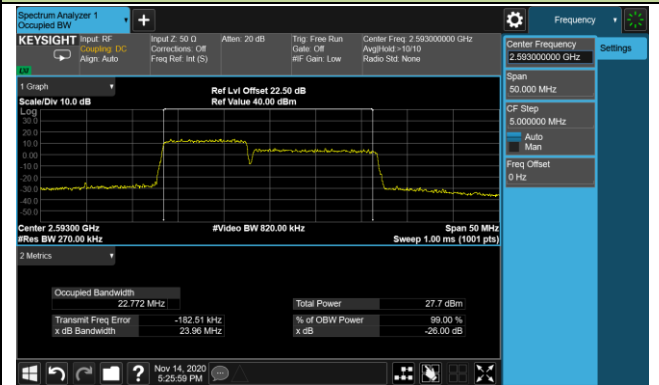

10+15MHz Channel Bandwidth