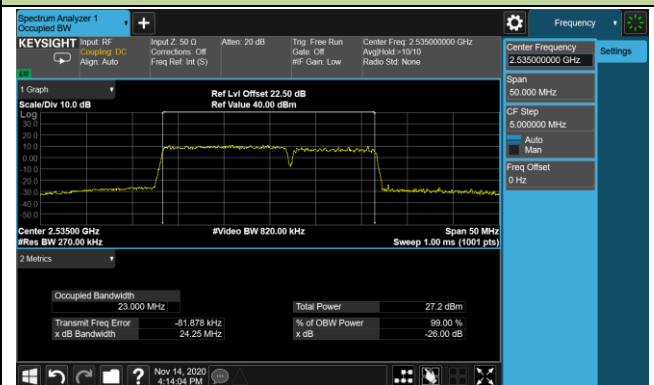

15+10MHz Channel Bandwidth