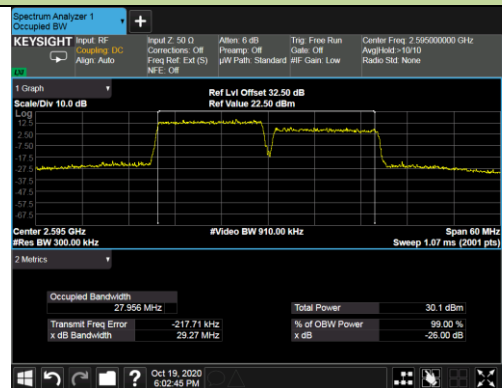

99% Bandwidth - QPSK

15+15MHz Channel Bandwidth