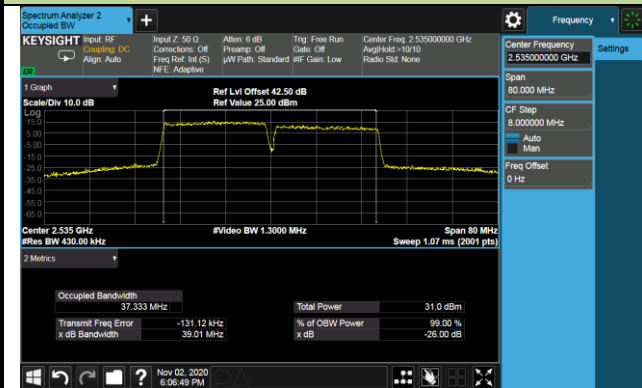

## 20+15MHz Channel Bandwidth

## 20+20MHz Channel Bandwidth

99% Bandwidth - 64QAM

10+20MHz Channel Bandwidth

15+10MHz Channel Bandwidth

15+15MHz Channel Bandwidth

15+20MHz Channel Bandwidth

20+10MHz Channel Bandwidth

20+15MHz Channel Bandwidth

20+20MHz Channel Bandwidth

## 99% Bandwidth - 256QAM