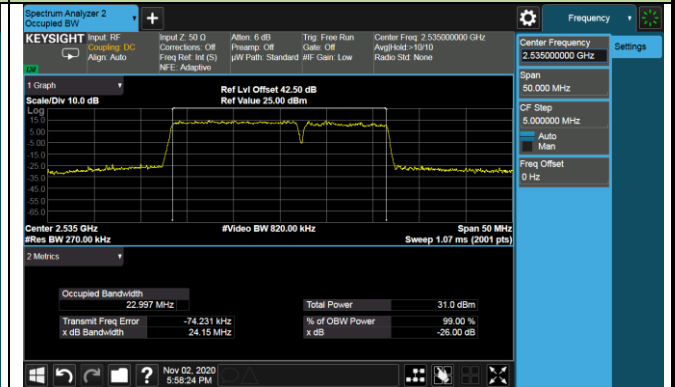

## 20+15MHz Channel Bandwidth

## 20+20MHz Channel Bandwidth

99% Bandwidth - 64QAM

10+20MHz Channel Bandwidth

15+10MHz Channel Bandwidth

15+15MHz Channel Bandwidth

15+20MHz Channel Bandwidth

20+10MHz Channel Bandwidth

20+15MHz Channel Bandwidth