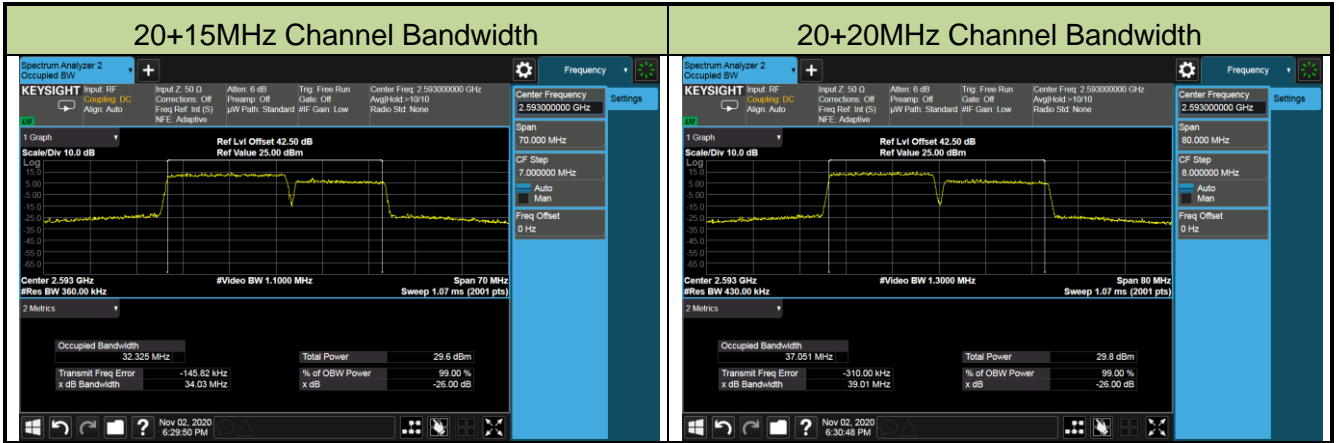

15+20MHz Channel Bandwidth

20+5MHz Channel Bandwidth

20+10MHz Channel Bandwidth

## 99% Bandwidth - 256QAM