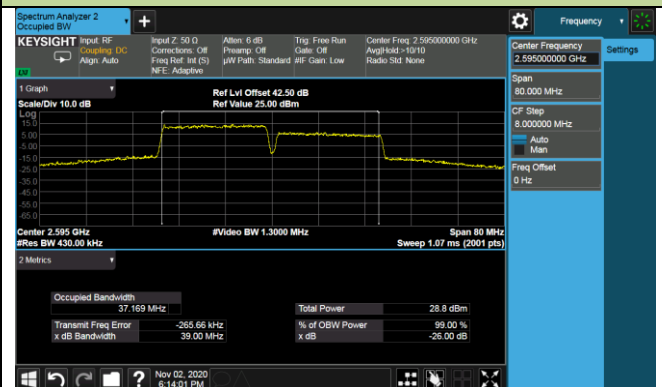

20+20MHz Channel Bandwidth