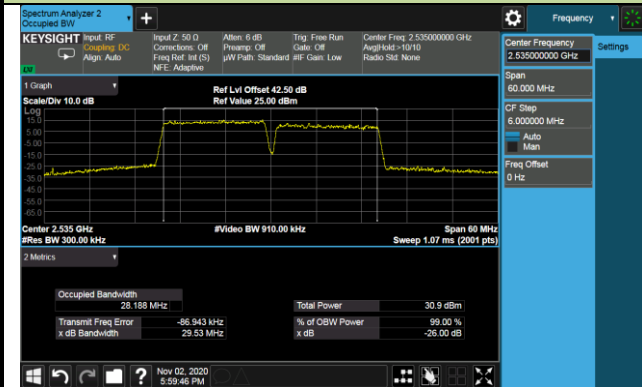

## 20+15MHz Channel Bandwidth

## 20+20MHz Channel Bandwidth

99% Bandwidth - 64QAM

10+20MHz Channel Bandwidth

15+10MHz Channel Bandwidth

15+15MHz Channel Bandwidth

15+20MHz Channel Bandwidth

20+10MHz Channel Bandwidth

20+15MHz Channel Bandwidth

20+20MHz Channel Bandwidth

## 99% Bandwidth - 256QAM