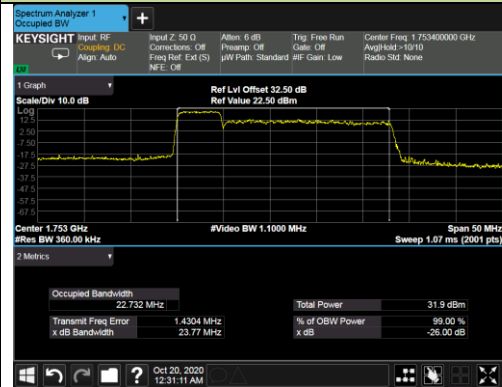

99% Bandwidth - QPSK

5+20MHz Channel Bandwidth