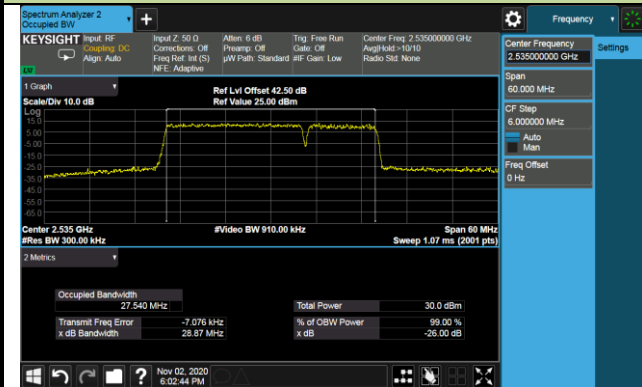

## 20+15MHz Channel Bandwidth

## 20+20MHz Channel Bandwidth

99% Bandwidth - 64QAM

10+20MHz Channel Bandwidth

15+10MHz Channel Bandwidth

15+15MHz Channel Bandwidth

15+20MHz Channel Bandwidth

20+10MHz Channel Bandwidth

20+15MHz Channel Bandwidth

20+20MHz Channel Bandwidth

## 99% Bandwidth - 256QAM