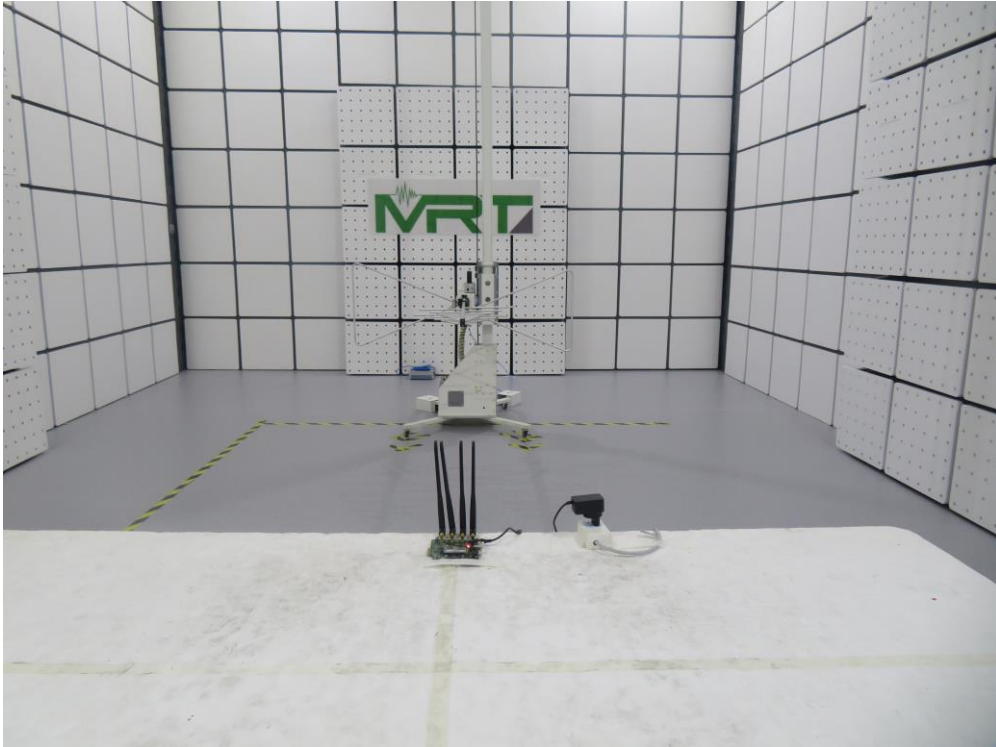

Test Setup Photo

Description: Radiated Spurious Emissions Test Setup for Below 1GHz

Description: Radiated Spurious Emissions Test Setup for Above 1GHz

Description: Radiated Spurious Emissions Zoom-in Test Setup

Description: Conducted Measurement Test Setup

Description: Conducted Measurement Test Setup