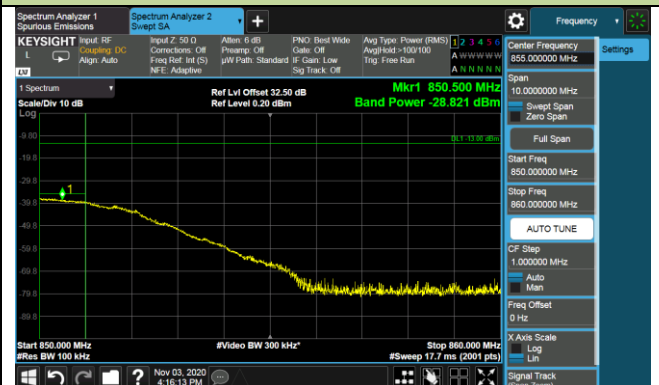

Upper Extended Band Edge