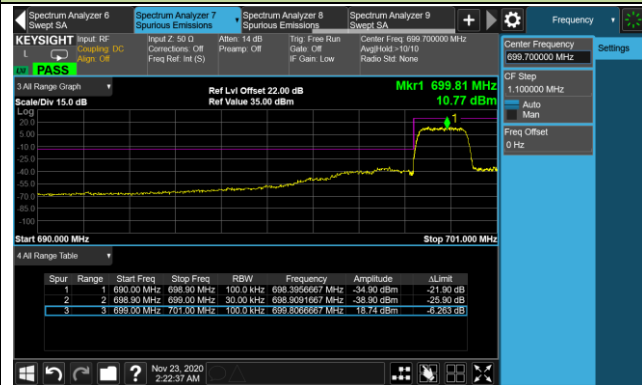

1.4MHz Channel Bandwidth Full RB

Lower Band Edge