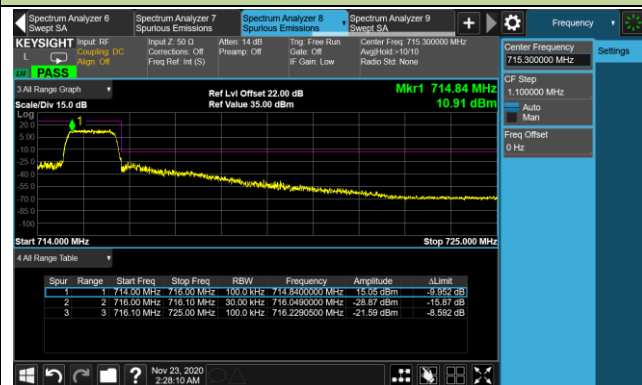

Upper Band Edge