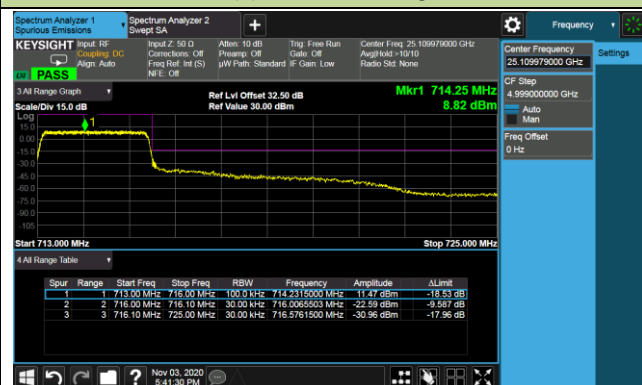

Upper Band Edge