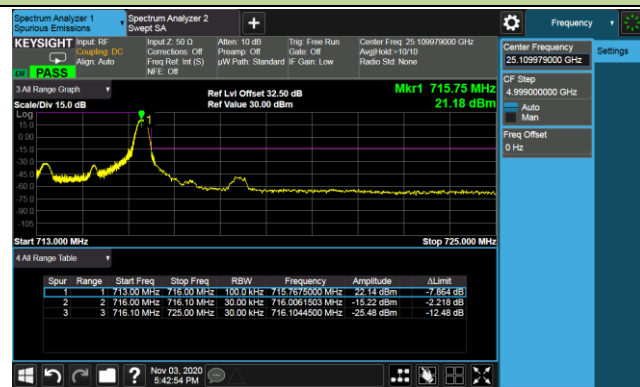

Upper Band Edge