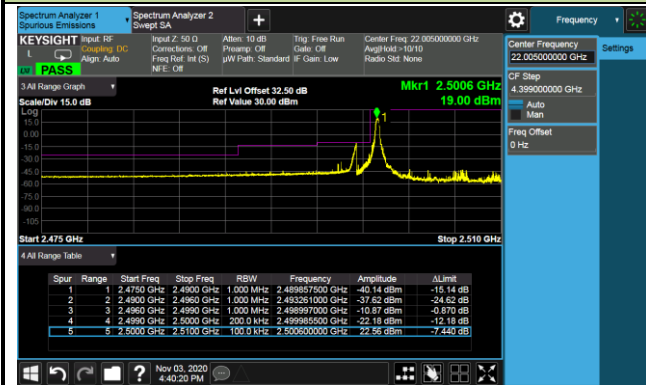

10MHz Channel Bandwidth - 1RB

Lower Band Edge