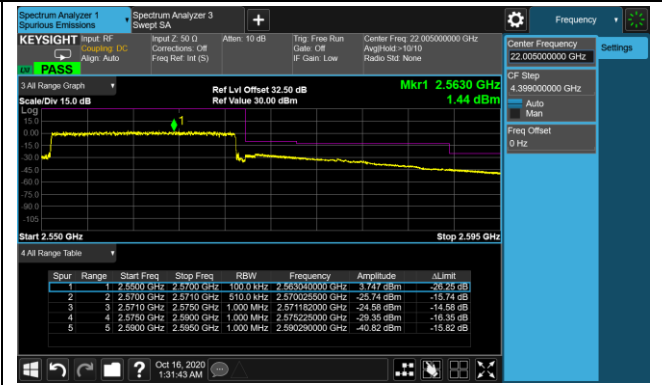

#### Lower Band Edge

#### Upper Band Edge

20MHz Channel Bandwidth - Full RB

Lower Band Edge

Upper Band Edge

Product	5G Sub-6 GHz M.2 Module	Test Site	WZ-SR6
Test Engineer	Candy Luo	Test Date	2020/11/03 ~ 2020/11/23
Test Band	LTE Band 12	Test Result	Pass

### 3MHz Channel Bandwidth 1RB