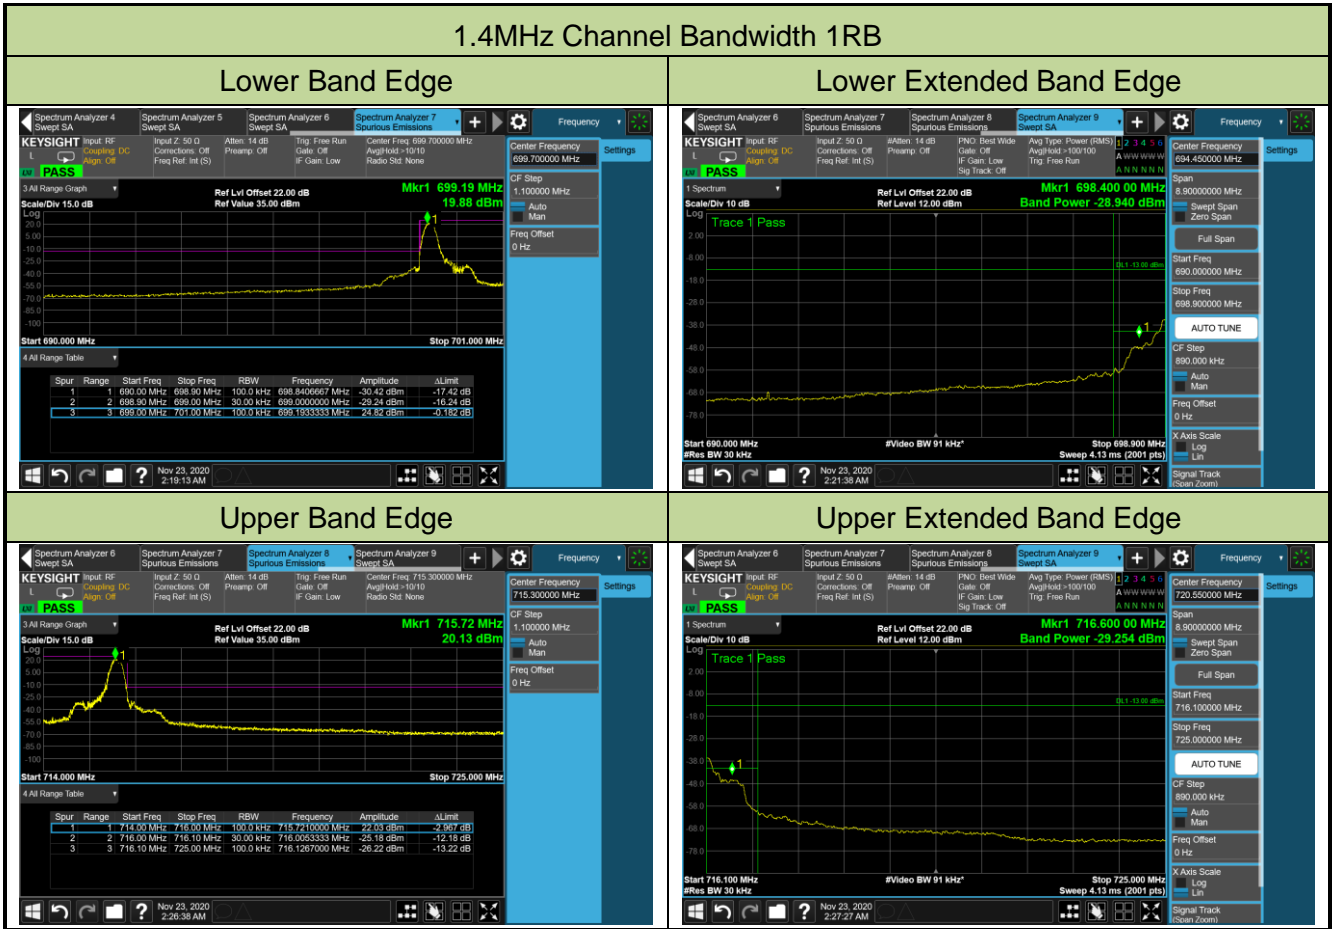

#### Lower Band Edge

#### Upper Band Edge

20MHz Channel Bandwidth - Full RB

Lower Band Edge

Upper Band Edge

Product	5G Sub-6 GHz M.2 Module	Test Site	WZ-SR6
Test Engineer	Candy Luo	Test Date	2020/11/03 ~ 2020/11/23
Test Band	LTE Band 12	Test Result	Pass

### 3MHz Channel Bandwidth 1RB