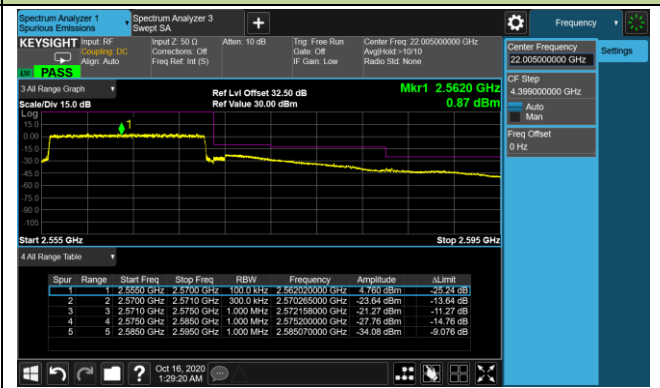

Upper Band Edge