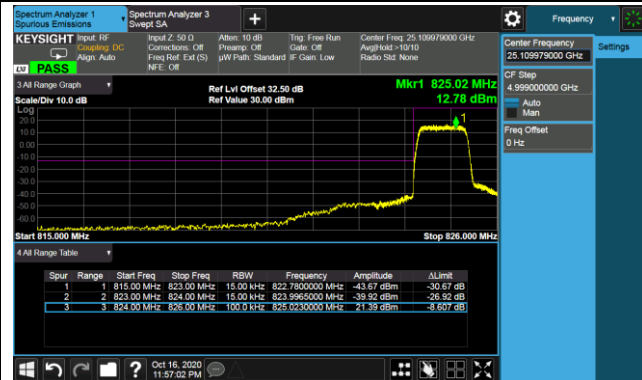

### 1.4MHz Channel Bandwidth - Full RB

#### Lower Band Edge

#### Lower Extended Band Edge