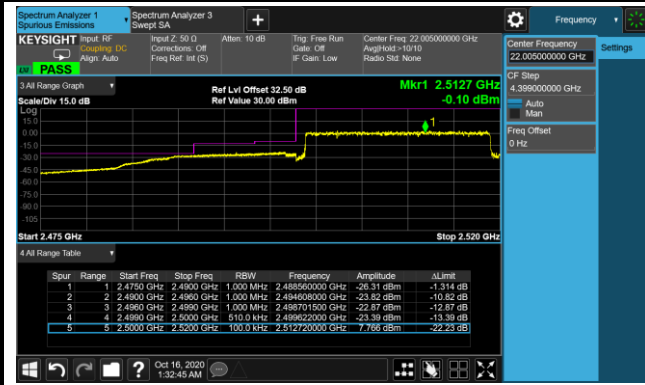

#### Lower Band Edge

#### Upper Band Edge

20MHz Channel Bandwidth - Full RB

Lower Band Edge

Upper Band Edge

Product	5G Sub-6 GHz M.2 Module	Test Site	WZ-SR6
Test Engineer	Candy Luo	Test Date	2020/11/03 ~ 2020/11/23
Test Band	LTE Band 12	Test Result	Pass