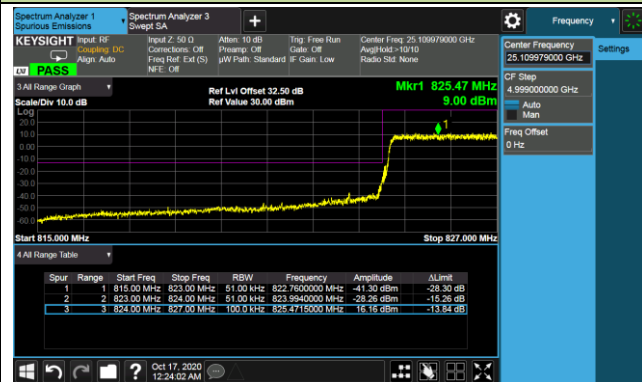

5MHz Channel Bandwidth - Full RB

Lower Band Edge