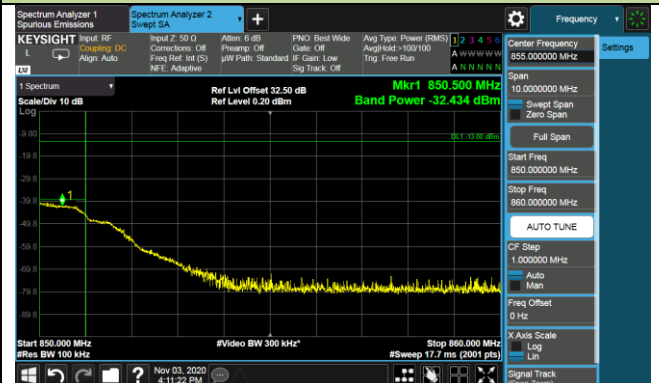

Upper Extended Band Edge