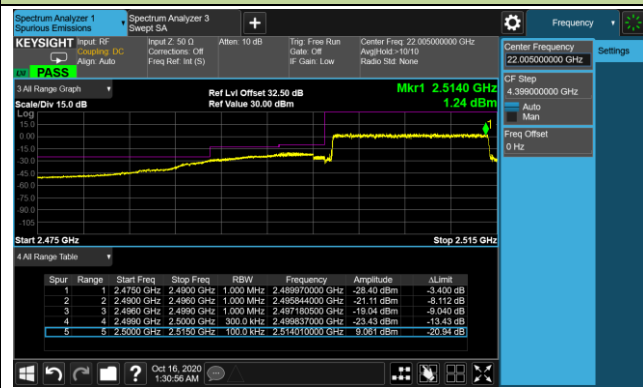

15MHz Channel Bandwidth - Full RB

Lower Band Edge