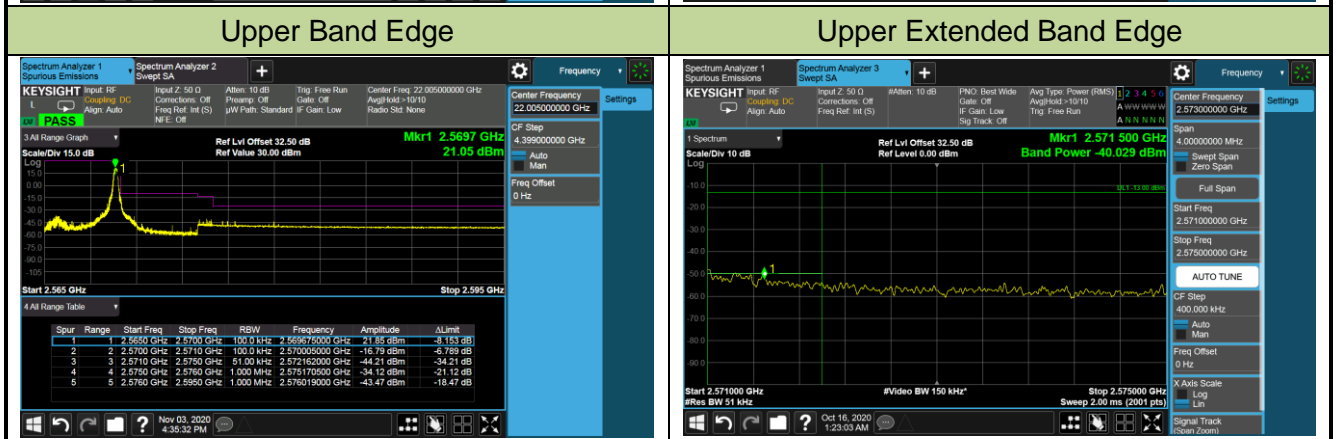

## 15MHz Channel Bandwidth - Full RB

## Lower Band Edge

## Upper Band Edge

Product	5G Sub-6 GHz M.2 Module	Test Site	WZ-SR6
Test Engineer	Candy Luo	Test Date	2020/10/16 ~ 2020/11/03
Test Band	LTE Band 7	Test Result	Pass

### 5MHz Channel Bandwidth - 1RB