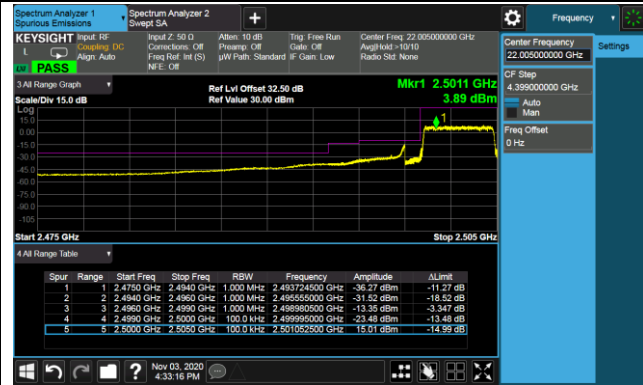

5MHz Channel Bandwidth - Full RB

Lower Band Edge