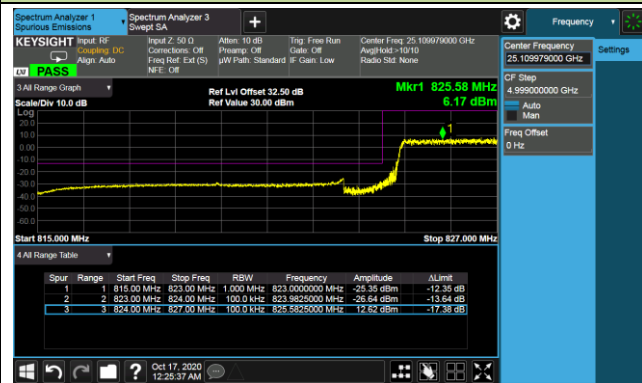

Upper Band Edge