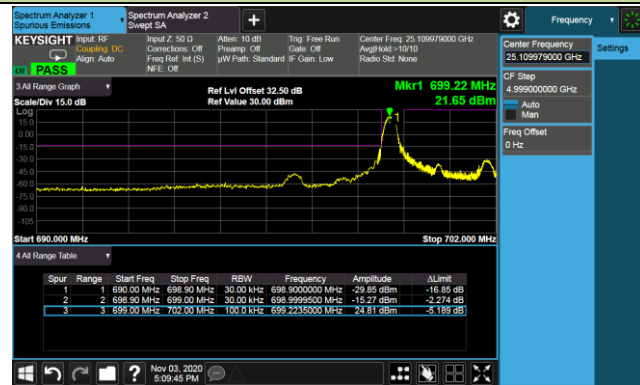

3MHz Channel Bandwidth 1RB

Lower Band Edge