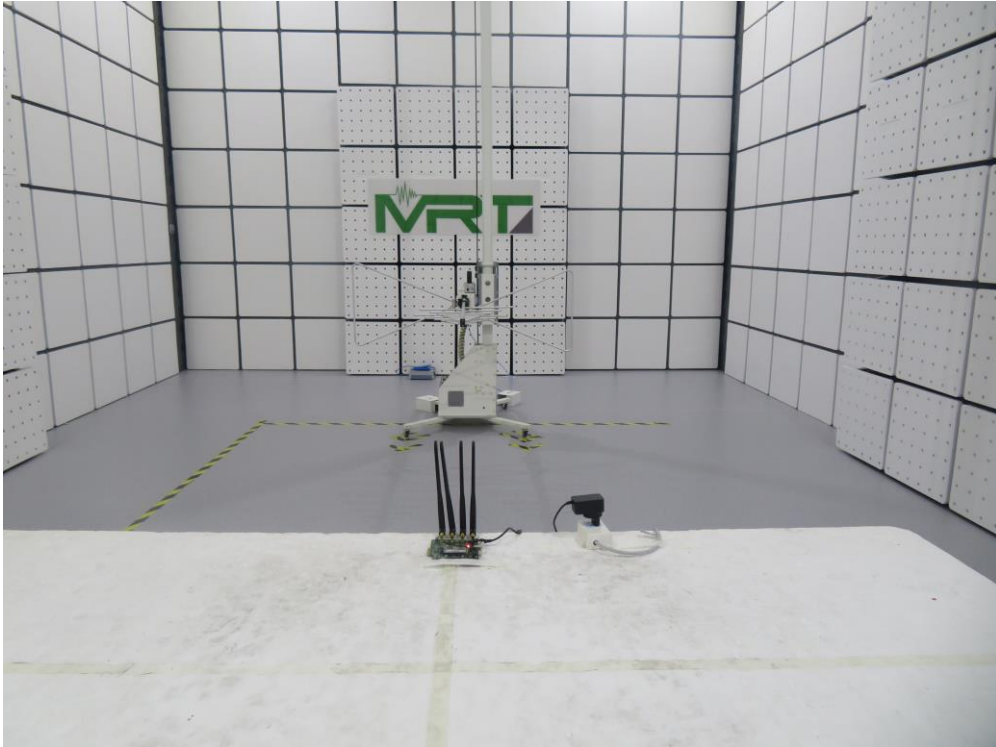

Test Setup Photo

Description: Radiated Spurious Emissions Test Setup for Below 1GHz

Description: Radiated Spurious Emissions Test Setup for Above 1GHz

Description: Radiated Spurious Emissions Zoom-in Test Setup

Description: Conducted Measurement Test Setup