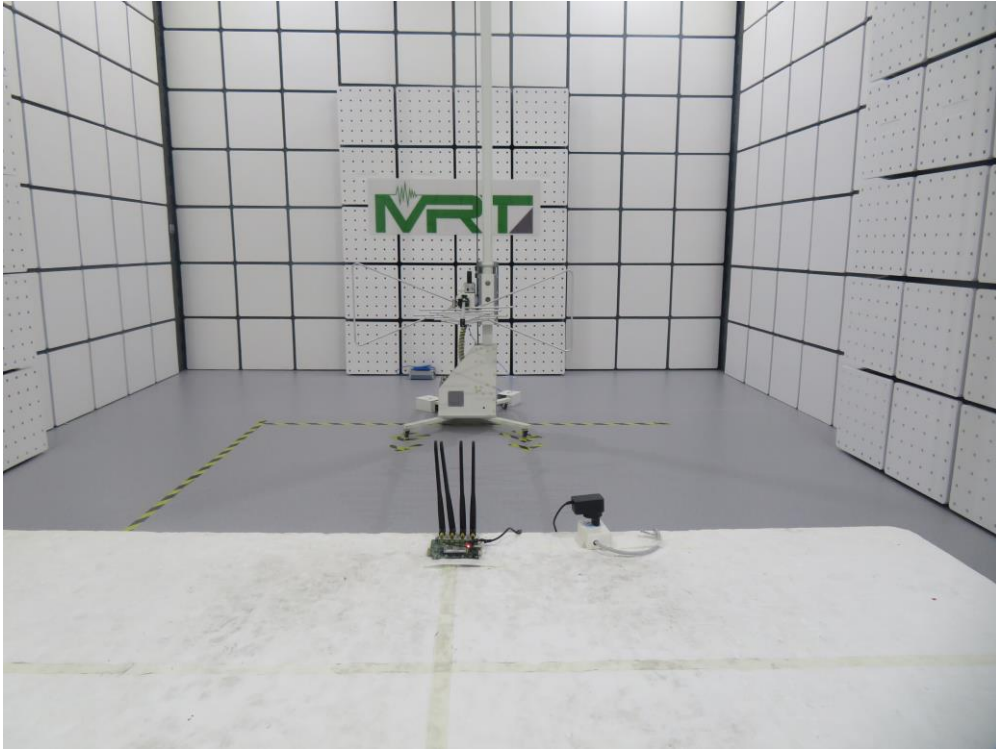

Test Setup Photo

Description: Radiated Spurious Emissions Test Setup for Below 1GHz

Description: Radiated Spurious Emissions Test Setup for Above 1GHz

Description: Radiated Spurious Emissions Zoom-in Test Setup

Description: Conducted Measurement Test Setup

Description: Conducted Measurement Test Setup