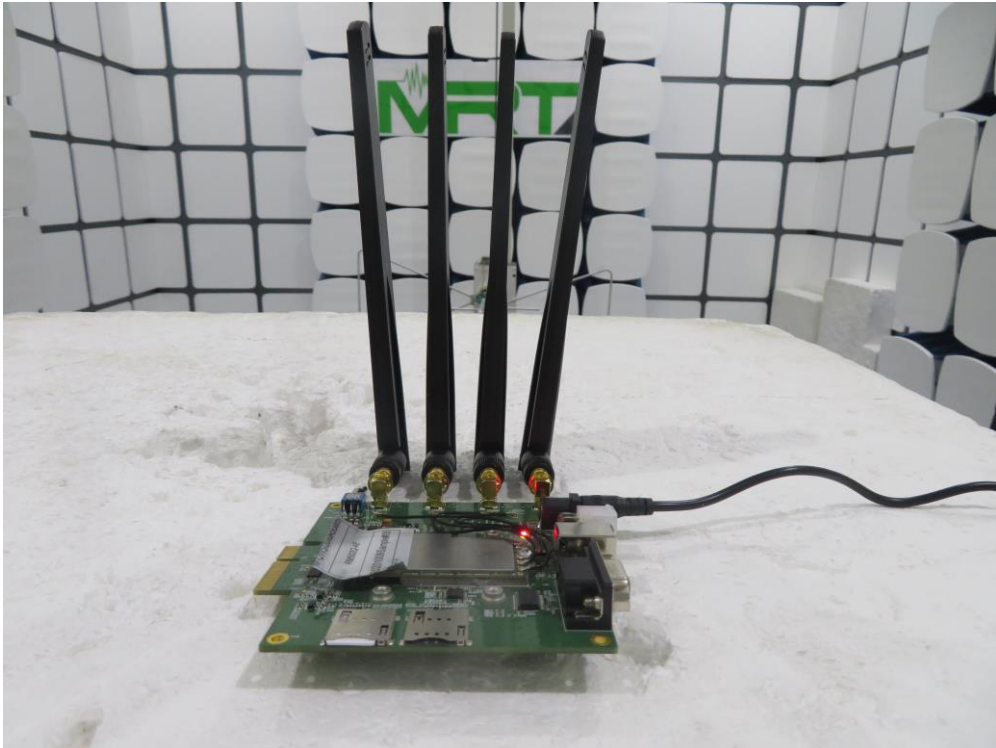

Test Setup Photo

Description: Radiated Spurious Emissions Test Setup for Below 1GHz

Description: Radiated Spurious Emissions Test Setup for Above 1GHz

Description: Radiated Spurious Emissions Zoom-in Test Setup

Description: Conducted Measurement Test Setup

Description: Conducted Measurement Test Setup