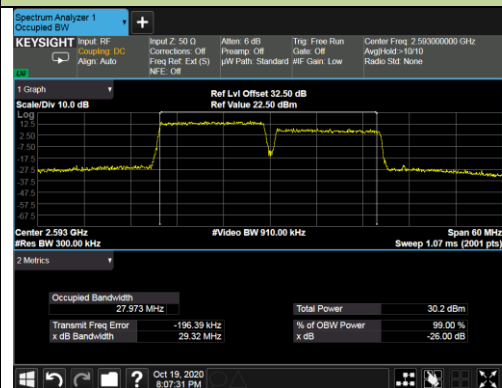

99% Bandwidth - QPSK

5+20MHz Channel Bandwidth

10+15MHz Channel Bandwidth

10+20MHz Channel Bandwidth

15+10MHz Channel Bandwidth

15+15MHz Channel Bandwidth

15+20MHz Channel Bandwidth

99% Bandwidth - 16QAM