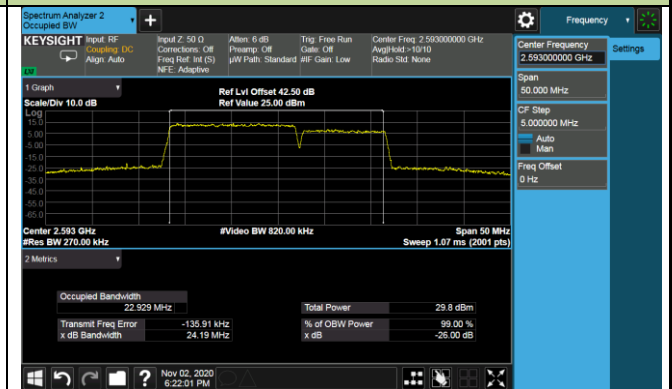

99% Bandwidth - 64QAM

5+20MHz Channel Bandwidth

10+15MHz Channel Bandwidth

10+20MHz Channel Bandwidth

15+10MHz Channel Bandwidth

15+15MHz Channel Bandwidth

15+20MHz Channel Bandwidth

20+5MHz Channel Bandwidth

20+10MHz Channel Bandwidth