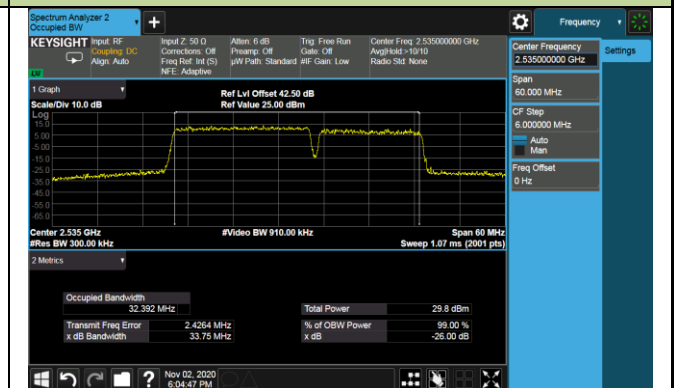

99% Bandwidth - 16QAM

10+20MHz Channel Bandwidth

15+10MHz Channel Bandwidth

15+15MHz Channel Bandwidth

15+20MHz Channel Bandwidth

20+10MHz Channel Bandwidth

20+15MHz Channel Bandwidth

20+20MHz Channel Bandwidth