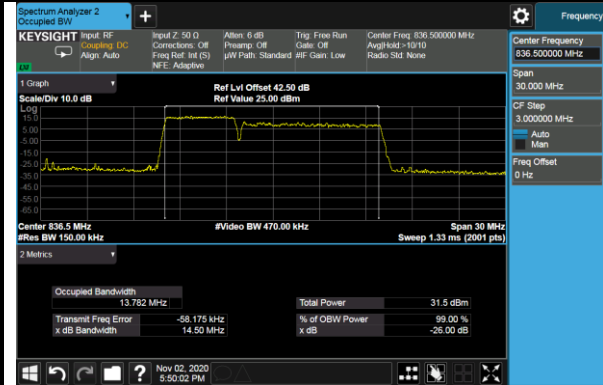

99% Bandwidth - 64QAM

5+10MHz Channel Bandwidth

10+5MHz Channel Bandwidth

10+10MHz Channel Bandwidth

Product	5G Sub-6 GHz M.2 Module	Test Site	WZ-SR6
Test Engineer	Candy Luo	Test Date	2020/10/19 ~ 2020/11/14
Test Band	Intra-Band CA_7C		