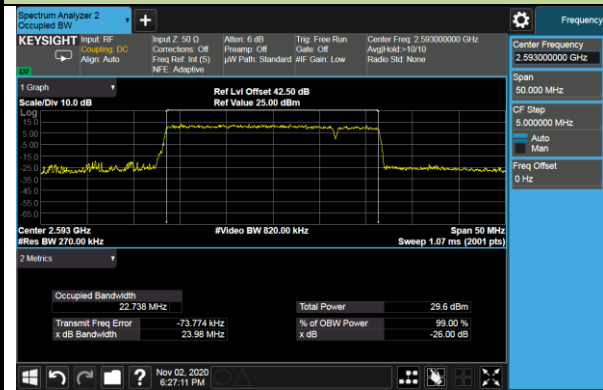

99% Bandwidth - 64QAM

5+20MHz Channel Bandwidth

10+15MHz Channel Bandwidth

10+20MHz Channel Bandwidth

15+10MHz Channel Bandwidth

15+15MHz Channel Bandwidth

15+20MHz Channel Bandwidth

20+5MHz Channel Bandwidth

20+10MHz Channel Bandwidth