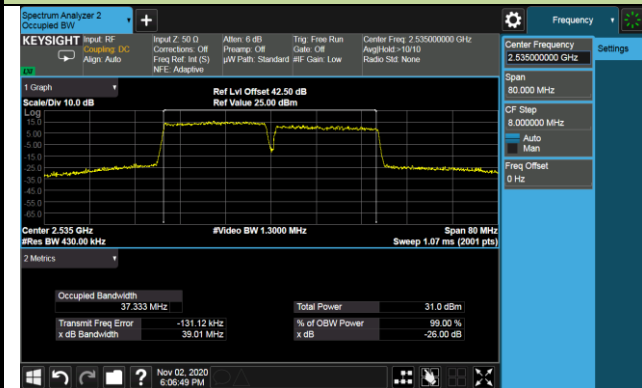

99% Bandwidth - 64QAM

10+20MHz Channel Bandwidth

15+10MHz Channel Bandwidth

15+15MHz Channel Bandwidth

15+20MHz Channel Bandwidth

20+10MHz Channel Bandwidth

20+15MHz Channel Bandwidth

20+20MHz Channel Bandwidth