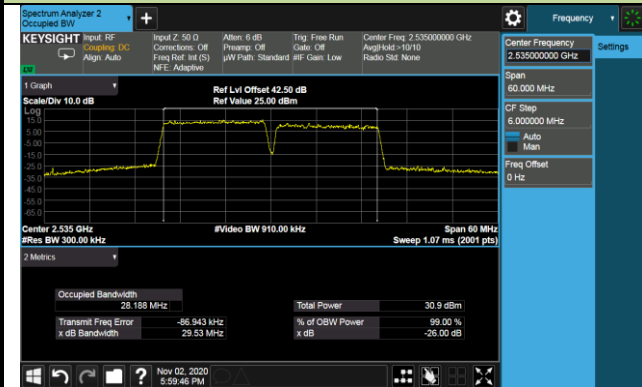

99% Bandwidth - 64QAM

10+20MHz Channel Bandwidth

15+10MHz Channel Bandwidth

15+15MHz Channel Bandwidth

15+20MHz Channel Bandwidth

20+10MHz Channel Bandwidth

20+15MHz Channel Bandwidth

20+20MHz Channel Bandwidth