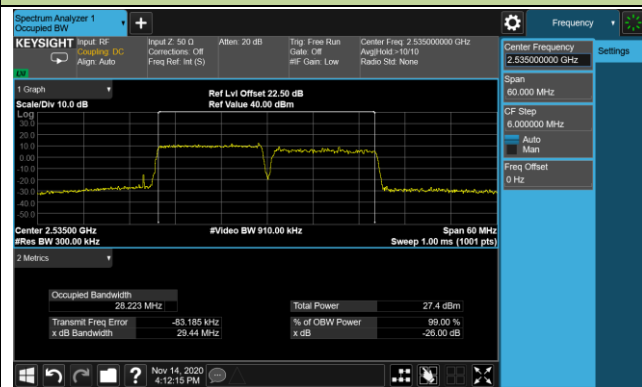

99% Bandwidth - 256QAM

10+20MHz Channel Bandwidth

15+10MHz Channel Bandwidth

15+15MHz Channel Bandwidth

15+20MHz Channel Bandwidth

20+10MHz Channel Bandwidth

20+15MHz Channel Bandwidth

20+20MHz Channel Bandwidth

Product	5G Sub-6 GHz M.2 Module	Test Site	WZ-SR6
Test Engineer	Candy Luo	Test Date	2020/10/19 ~ 2020/11/14
Test Band	Intra-Band CA_38C		

Modulation	Frequency (MHz)	Bandwidth (MHz)	99% Bandwidth (MHz)
QPSK	2587.5 + 2602.5	15+15	27.96
	2585.1 + 2604.9	20+20	37.10
16QAM	2587.5 + 2602.5	15+15	28.11
	2585.1 + 2604.9	20+20	37.09
64QAM	2587.5 + 2602.5	15+15	28.11
	2585.1 + 2604.9	20+20	37.17
256QAM	2587.5 + 2602.5	15+15	28.10
	2585.1 + 2604.9	20+20	37.09