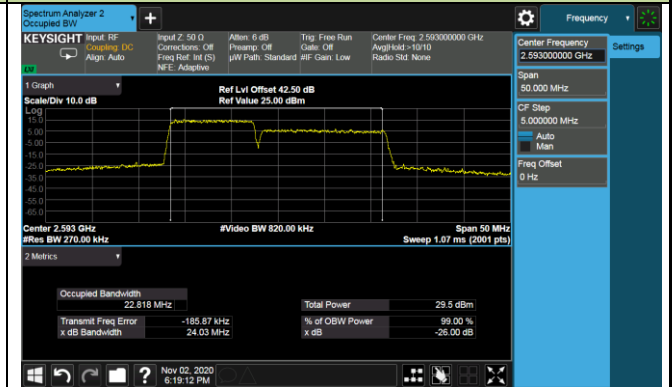

10+15MHz Channel Bandwidth