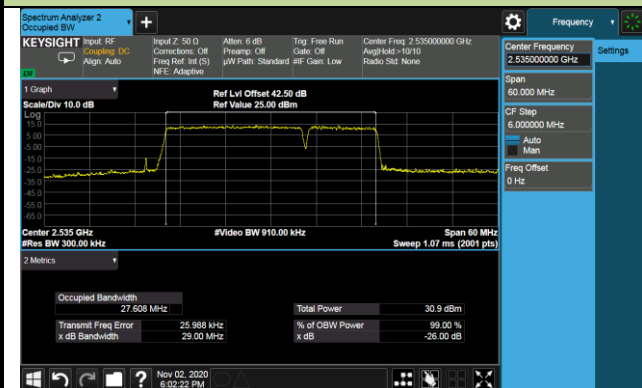

99% Bandwidth - 16QAM

10+20MHz Channel Bandwidth

15+10MHz Channel Bandwidth

15+15MHz Channel Bandwidth

15+20MHz Channel Bandwidth

20+10MHz Channel Bandwidth

20+15MHz Channel Bandwidth

20+20MHz Channel Bandwidth