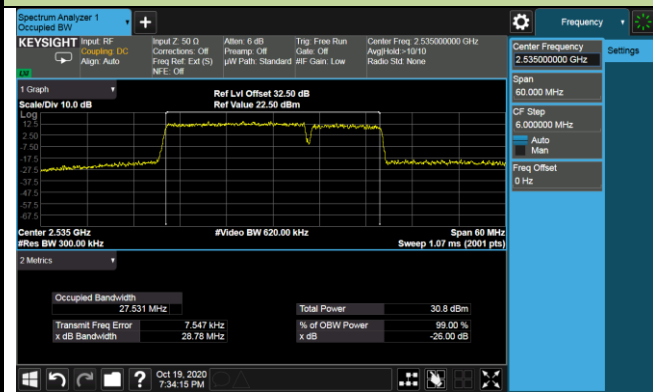

99% Bandwidth - QPSK

10+20MHz Channel Bandwidth

15+10MHz Channel Bandwidth

15+15MHz Channel Bandwidth

15+20MHz Channel Bandwidth

20+10MHz Channel Bandwidth

20+15MHz Channel Bandwidth

20+20MHz Channel Bandwidth