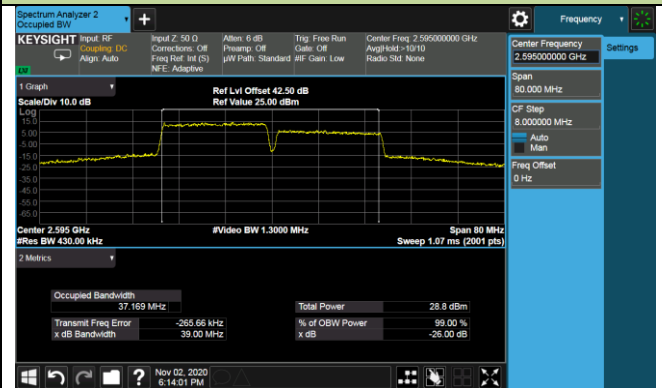

20+20MHz Channel Bandwidth