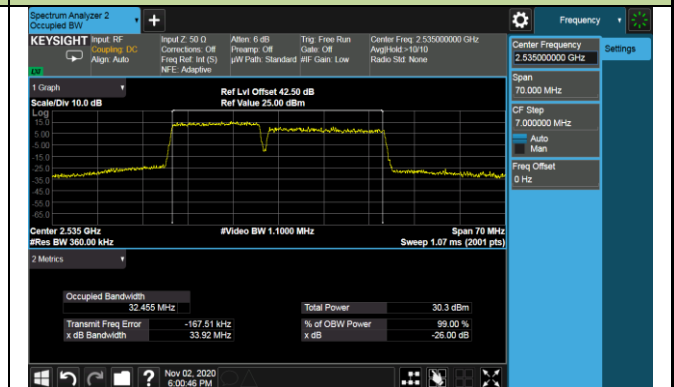

99% Bandwidth - 16QAM

10+20MHz Channel Bandwidth

15+10MHz Channel Bandwidth

15+15MHz Channel Bandwidth

15+20MHz Channel Bandwidth

20+10MHz Channel Bandwidth

20+15MHz Channel Bandwidth

20+20MHz Channel Bandwidth