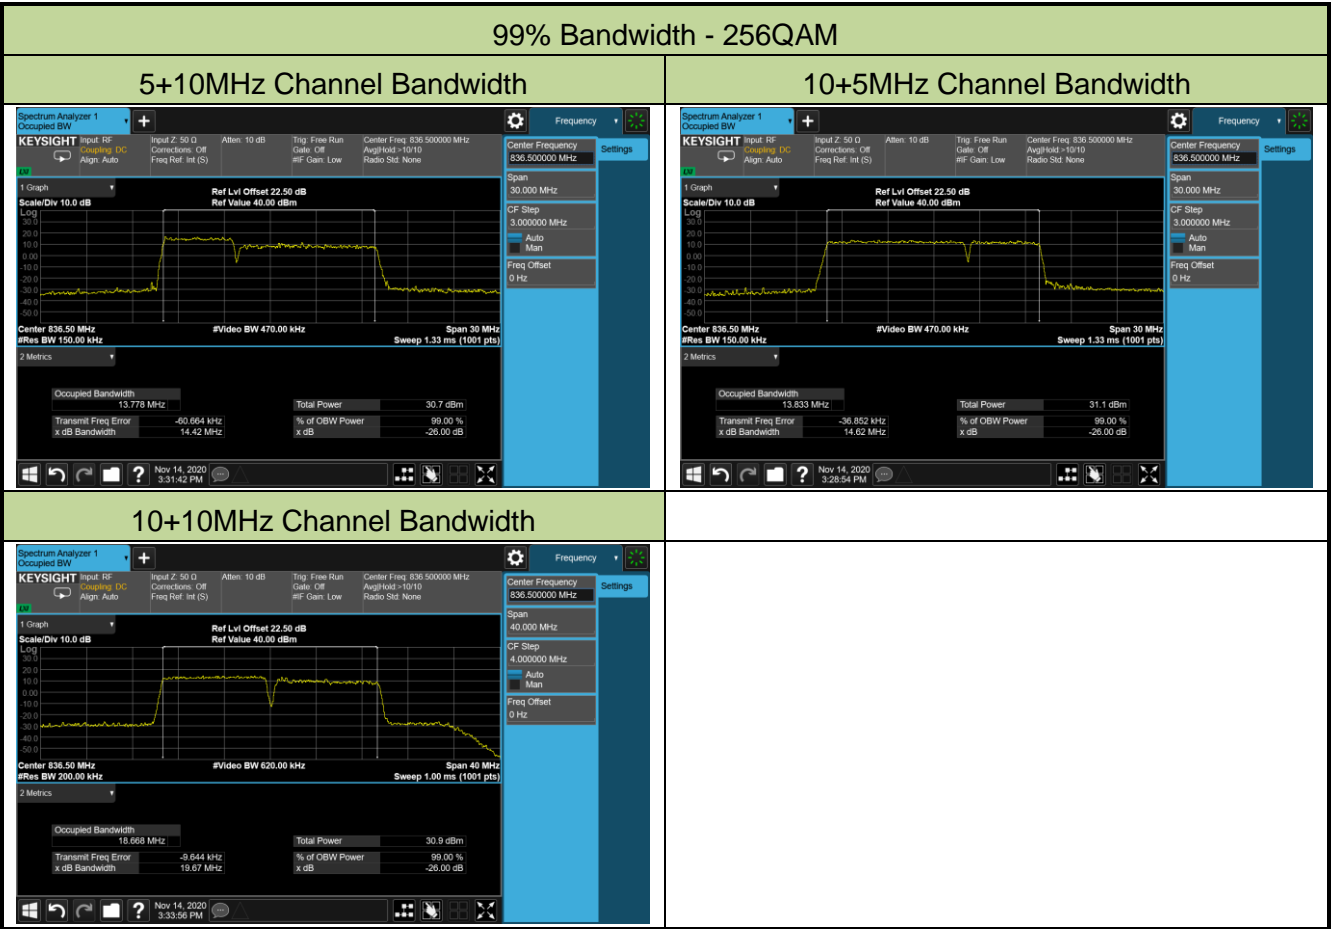

99% Bandwidth - 64QAM

5+10MHz Channel Bandwidth

10+5MHz Channel Bandwidth

10+10MHz Channel Bandwidth

Product	5G Sub-6 GHz M.2 Module	Test Site	WZ-SR6
Test Engineer	Candy Luo	Test Date	2020/10/19 ~ 2020/11/14
Test Band	Intra-Band CA_7C		