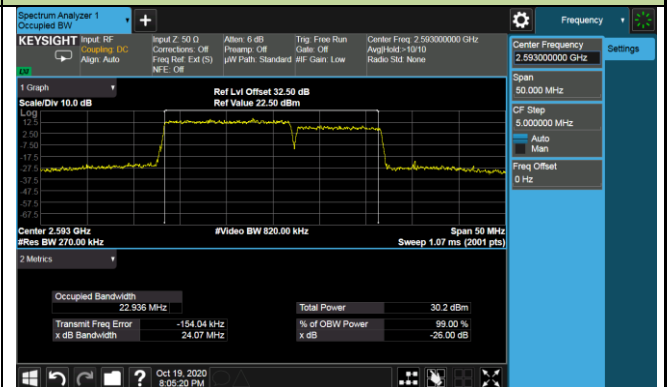

99% Bandwidth - QPSK

5+20MHz Channel Bandwidth

10+15MHz Channel Bandwidth

10+20MHz Channel Bandwidth

15+10MHz Channel Bandwidth

15+15MHz Channel Bandwidth

15+20MHz Channel Bandwidth

99% Bandwidth - 16QAM