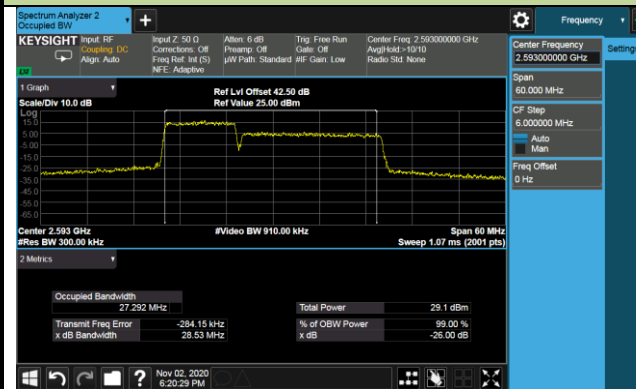

10+20MHz Channel Bandwidth