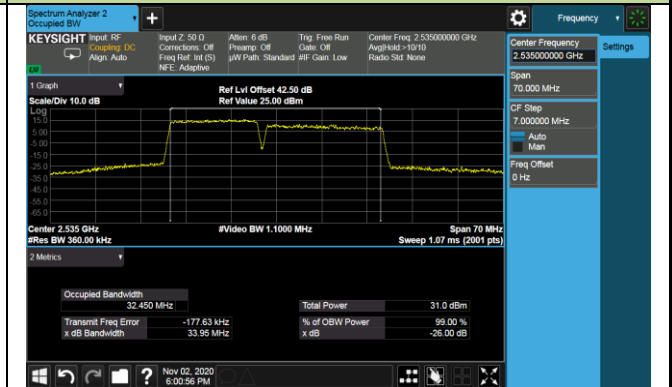

99% Bandwidth - 64QAM

10+20MHz Channel Bandwidth

15+10MHz Channel Bandwidth

15+15MHz Channel Bandwidth

15+20MHz Channel Bandwidth

20+10MHz Channel Bandwidth

20+15MHz Channel Bandwidth

20+20MHz Channel Bandwidth