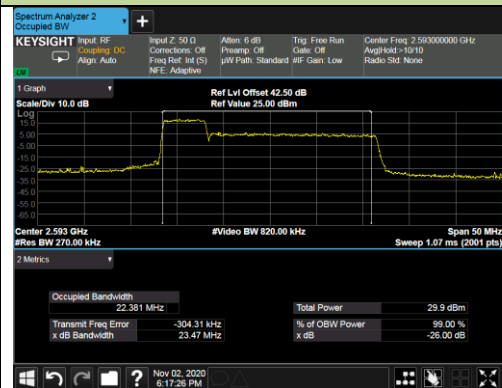

99% Bandwidth - QPSK

5+20MHz Channel Bandwidth