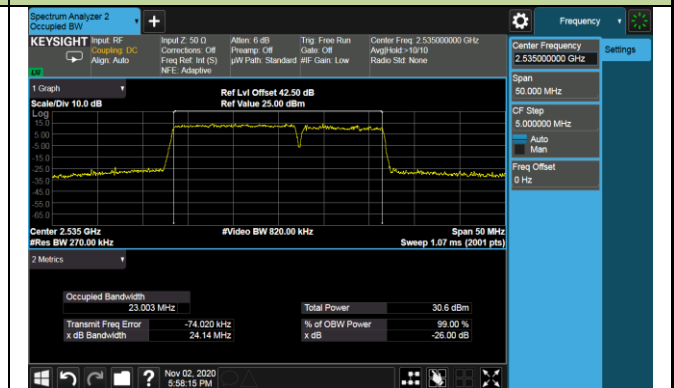

15+10MHz Channel Bandwidth