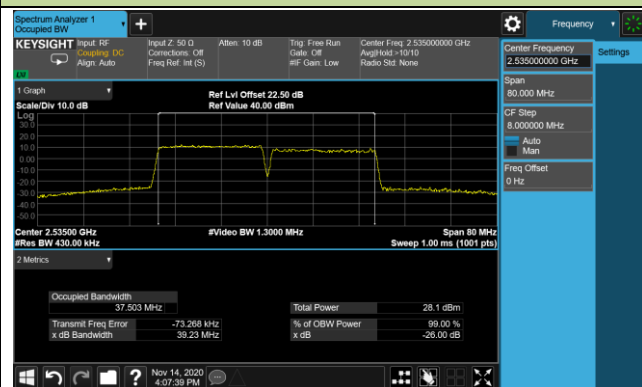

99% Bandwidth - 256QAM

10+20MHz Channel Bandwidth

15+10MHz Channel Bandwidth

15+15MHz Channel Bandwidth

15+20MHz Channel Bandwidth

20+10MHz Channel Bandwidth

20+15MHz Channel Bandwidth

20+20MHz Channel Bandwidth

Product	5G Sub-6 GHz M.2 Module	Test Site	WZ-SR6
Test Engineer	Candy Luo	Test Date	2020/10/19 ~ 2020/11/14
Test Band	Intra-Band CA_38C		

Modulation	Frequency (MHz)	Bandwidth (MHz)	99% Bandwidth (MHz)
QPSK	2587.5 + 2602.5	15+15	27.96
	2585.1 + 2604.9	20+20	37.10
16QAM	2587.5 + 2602.5	15+15	28.11
	2585.1 + 2604.9	20+20	37.09
64QAM	2587.5 + 2602.5	15+15	28.11
	2585.1 + 2604.9	20+20	37.17
256QAM	2587.5 + 2602.5	15+15	28.10
	2585.1 + 2604.9	20+20	37.09