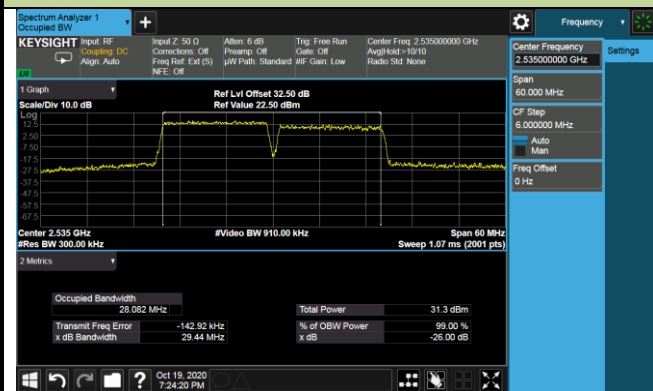

99% Bandwidth - QPSK

10+20MHz Channel Bandwidth

15+10MHz Channel Bandwidth

15+15MHz Channel Bandwidth

15+20MHz Channel Bandwidth

20+10MHz Channel Bandwidth

20+15MHz Channel Bandwidth

20+20MHz Channel Bandwidth