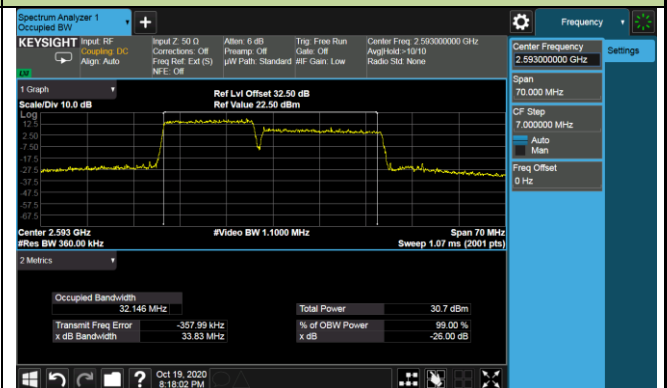

99% Bandwidth - QPSK

5+20MHz Channel Bandwidth

10+15MHz Channel Bandwidth

10+20MHz Channel Bandwidth

15+10MHz Channel Bandwidth

15+15MHz Channel Bandwidth

15+20MHz Channel Bandwidth

99% Bandwidth - 16QAM