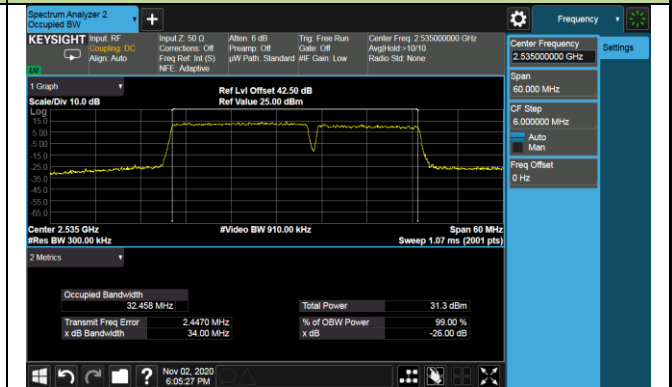

99% Bandwidth - 64QAM

10+20MHz Channel Bandwidth

15+10MHz Channel Bandwidth

15+15MHz Channel Bandwidth

15+20MHz Channel Bandwidth

20+10MHz Channel Bandwidth

20+15MHz Channel Bandwidth

20+20MHz Channel Bandwidth