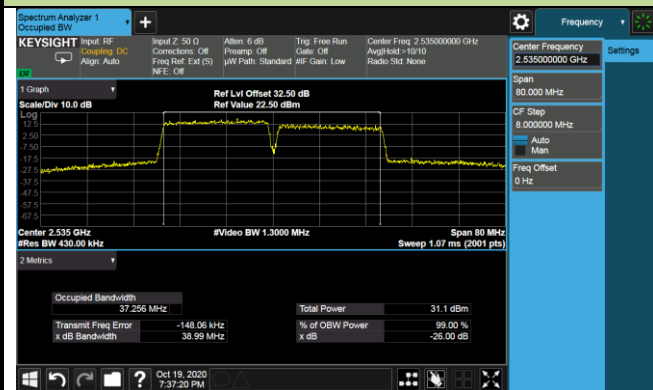

99% Bandwidth - QPSK

10+20MHz Channel Bandwidth

15+10MHz Channel Bandwidth

15+15MHz Channel Bandwidth

15+20MHz Channel Bandwidth

20+10MHz Channel Bandwidth

20+15MHz Channel Bandwidth

20+20MHz Channel Bandwidth