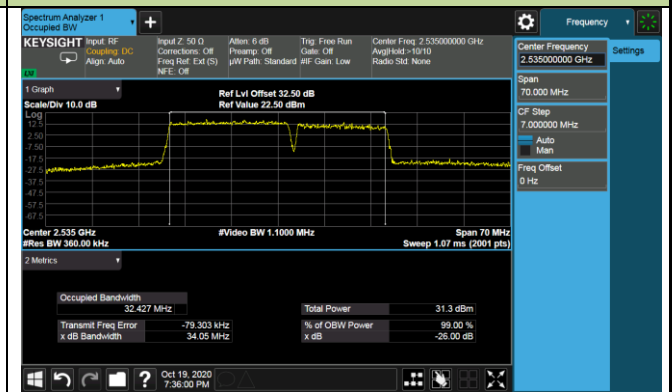

99% Bandwidth - QPSK

10+20MHz Channel Bandwidth

15+10MHz Channel Bandwidth

15+15MHz Channel Bandwidth

15+20MHz Channel Bandwidth

20+10MHz Channel Bandwidth

20+15MHz Channel Bandwidth

20+20MHz Channel Bandwidth