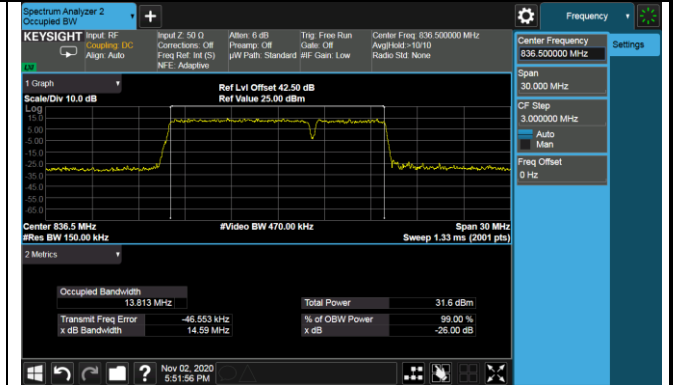

99% Bandwidth - 64QAM

5+10MHz Channel Bandwidth

10+5MHz Channel Bandwidth

10+10MHz Channel Bandwidth

Product	5G Sub-6 GHz M.2 Module	Test Site	WZ-SR6
Test Engineer	Candy Luo	Test Date	2020/10/19 ~ 2020/11/14
Test Band	Intra-Band CA_7C		