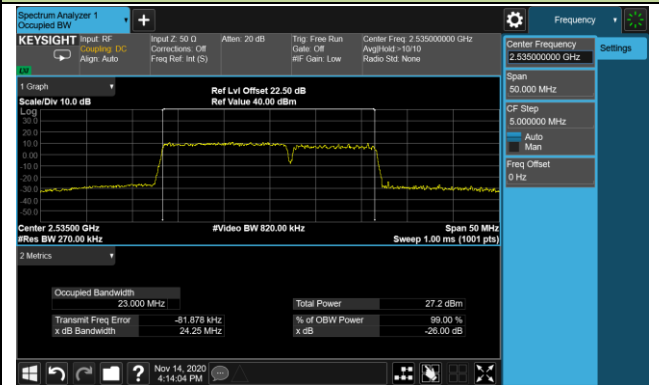

15+10MHz Channel Bandwidth