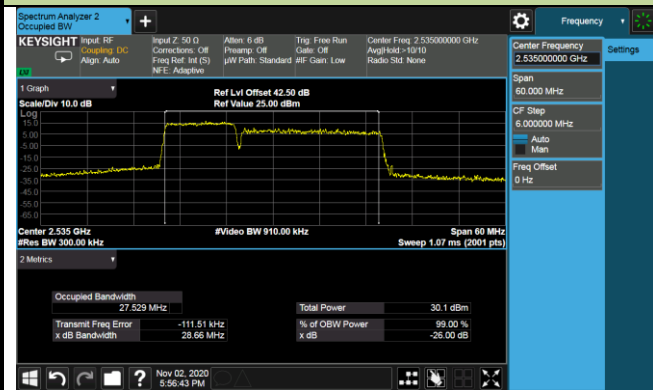

99% Bandwidth - QPSK

10+20MHz Channel Bandwidth