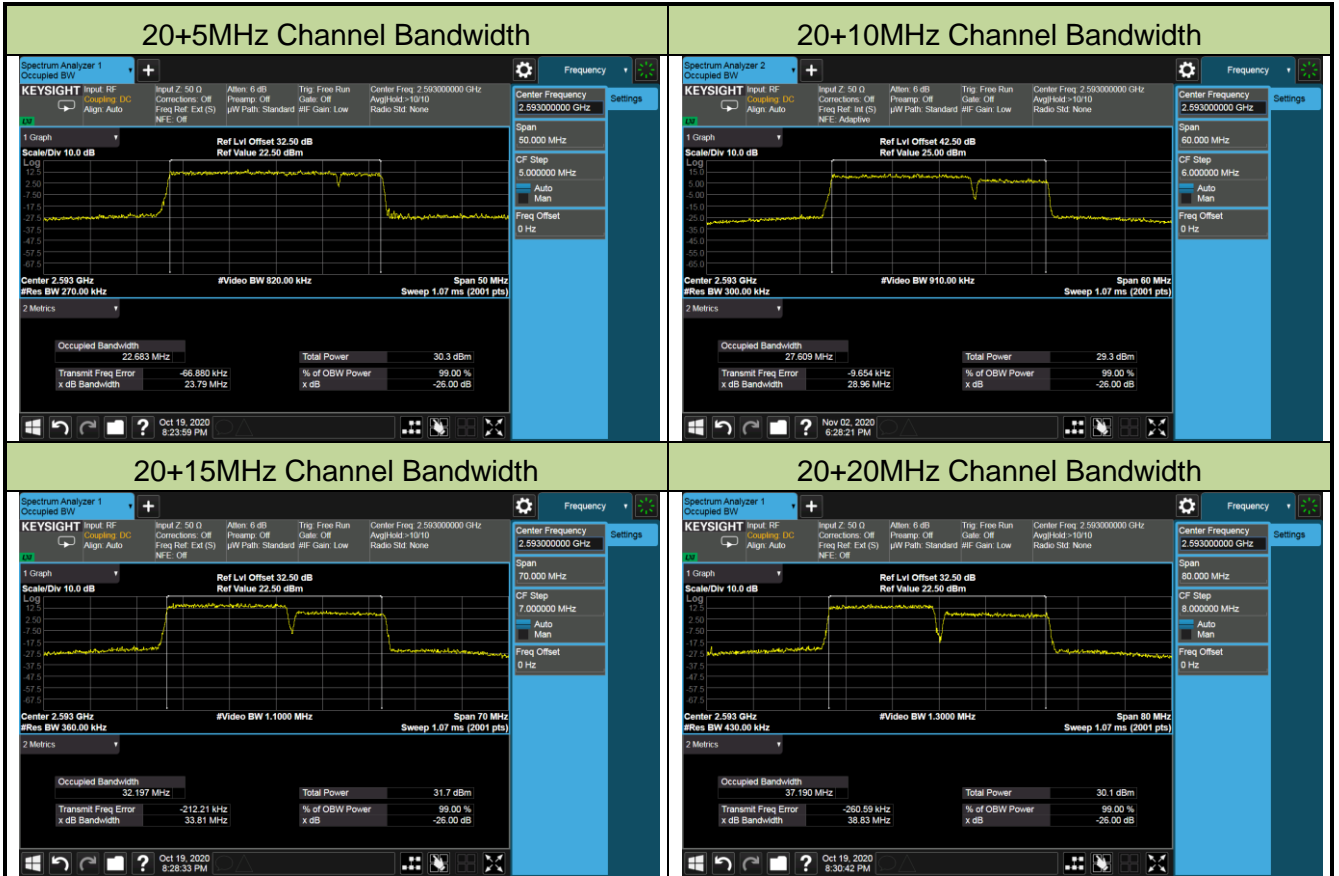

99% Bandwidth - QPSK

5+20MHz Channel Bandwidth

10+15MHz Channel Bandwidth

10+20MHz Channel Bandwidth

15+10MHz Channel Bandwidth

15+15MHz Channel Bandwidth

15+20MHz Channel Bandwidth

99% Bandwidth - 16QAM

5+20MHz Channel Bandwidth

10+15MHz Channel Bandwidth

10+20MHz Channel Bandwidth

15+10MHz Channel Bandwidth

15+15MHz Channel Bandwidth

15+20MHz Channel Bandwidth

20+5MHz Channel Bandwidth

20+10MHz Channel Bandwidth