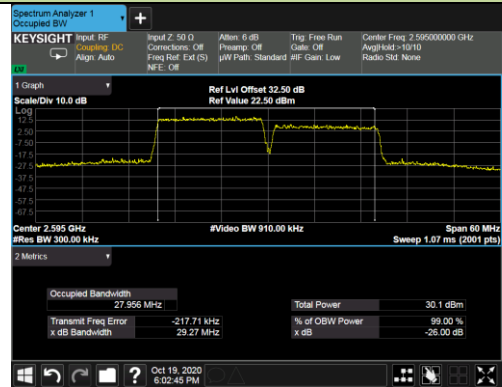

99% Bandwidth - QPSK

15+15MHz Channel Bandwidth