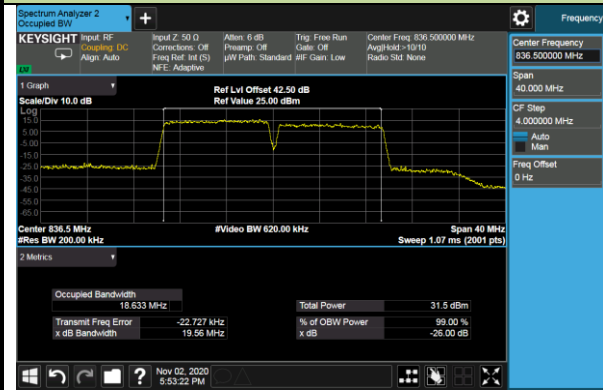

99% Bandwidth - 64QAM

5+10MHz Channel Bandwidth

10+5MHz Channel Bandwidth

10+10MHz Channel Bandwidth

Product	5G Sub-6 GHz M.2 Module	Test Site	WZ-SR6
Test Engineer	Candy Luo	Test Date	2020/10/19 ~ 2020/11/14
Test Band	Intra-Band CA_7C		