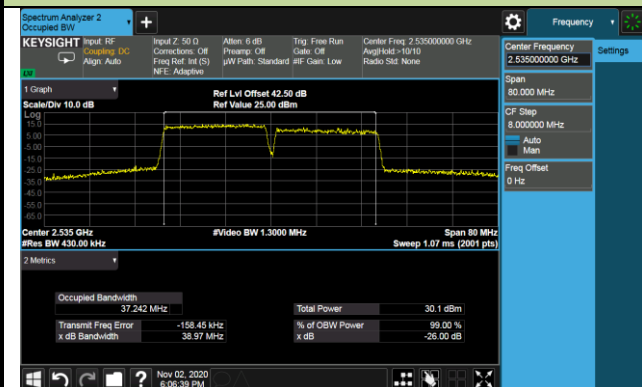

99% Bandwidth - 16QAM

10+20MHz Channel Bandwidth

15+10MHz Channel Bandwidth

15+15MHz Channel Bandwidth

15+20MHz Channel Bandwidth

20+10MHz Channel Bandwidth

20+15MHz Channel Bandwidth

20+20MHz Channel Bandwidth