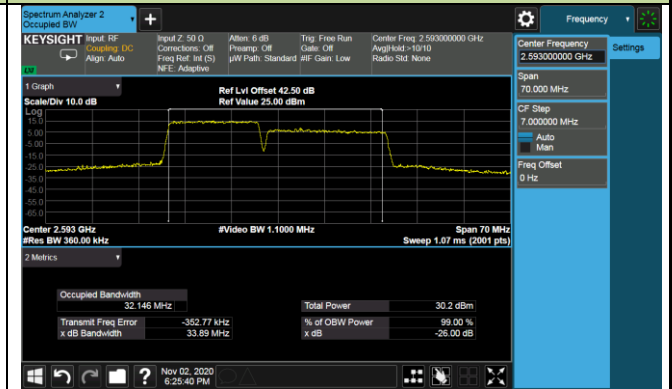

99% Bandwidth - 64QAM

5+20MHz Channel Bandwidth

10+15MHz Channel Bandwidth

10+20MHz Channel Bandwidth

15+10MHz Channel Bandwidth

15+15MHz Channel Bandwidth

15+20MHz Channel Bandwidth

20+5MHz Channel Bandwidth

20+10MHz Channel Bandwidth