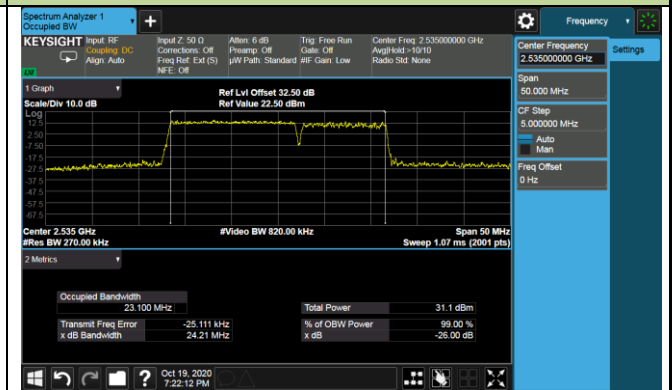

15+10MHz Channel Bandwidth