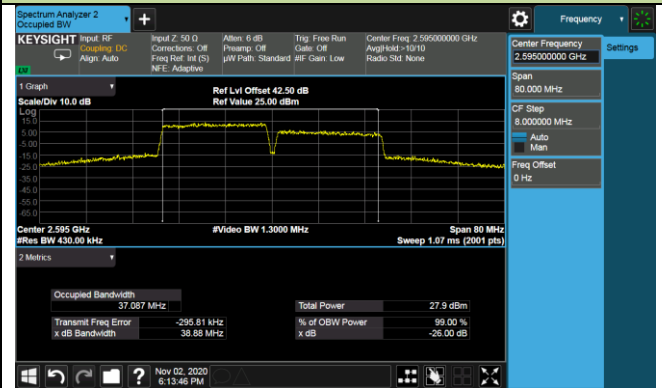

99% Bandwidth - QPSK

15+15MHz Channel Bandwidth

20+20MHz Channel Bandwidth

99% Bandwidth - 16QAM

15+15MHz Channel Bandwidth

20+20MHz Channel Bandwidth

99% Bandwidth - 64QAM

15+15MHz Channel Bandwidth