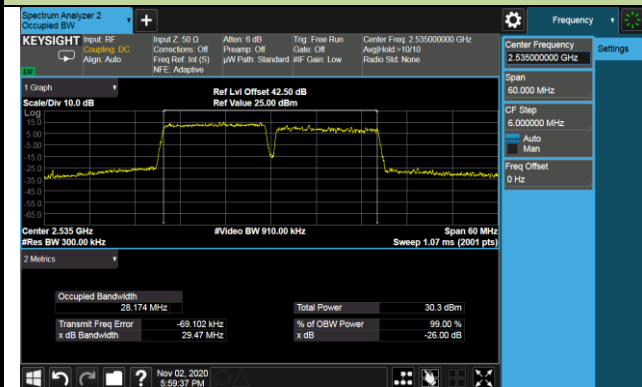

99% Bandwidth - 16QAM

10+20MHz Channel Bandwidth

15+10MHz Channel Bandwidth

15+15MHz Channel Bandwidth

15+20MHz Channel Bandwidth

20+10MHz Channel Bandwidth

20+15MHz Channel Bandwidth

20+20MHz Channel Bandwidth