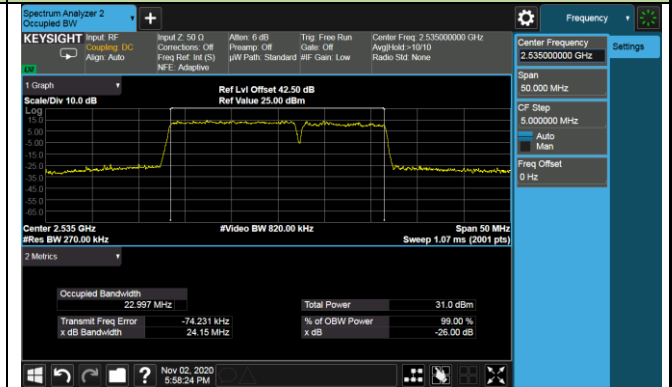

15+10MHz Channel Bandwidth