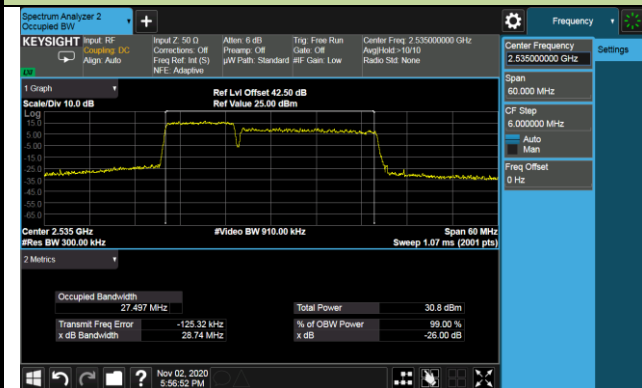

99% Bandwidth - QPSK

10+20MHz Channel Bandwidth

15+10MHz Channel Bandwidth

15+15MHz Channel Bandwidth

15+20MHz Channel Bandwidth

20+10MHz Channel Bandwidth

20+15MHz Channel Bandwidth

20+20MHz Channel Bandwidth

99% Bandwidth - 16QAM

10+20MHz Channel Bandwidth

15+10MHz Channel Bandwidth

15+15MHz Channel Bandwidth

15+20MHz Channel Bandwidth

20+10MHz Channel Bandwidth

20+15MHz Channel Bandwidth

20+20MHz Channel Bandwidth