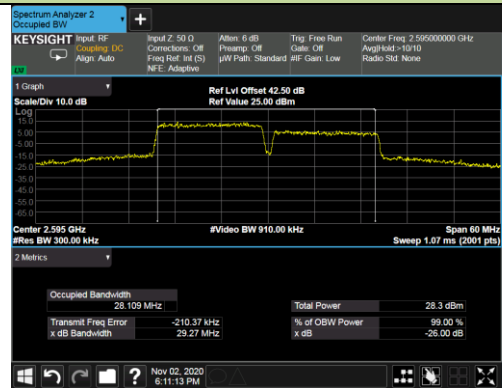

99% Bandwidth - QPSK

15+15MHz Channel Bandwidth

20+20MHz Channel Bandwidth

99% Bandwidth - 16QAM

15+15MHz Channel Bandwidth

20+20MHz Channel Bandwidth

99% Bandwidth - 64QAM

15+15MHz Channel Bandwidth