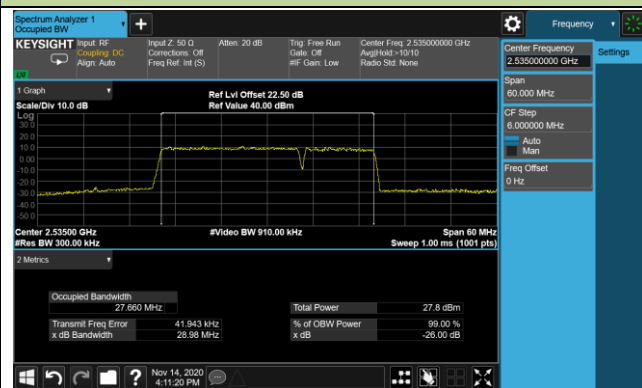

99% Bandwidth - 256QAM

10+20MHz Channel Bandwidth

15+10MHz Channel Bandwidth

15+15MHz Channel Bandwidth

15+20MHz Channel Bandwidth

20+10MHz Channel Bandwidth

20+15MHz Channel Bandwidth

20+20MHz Channel Bandwidth

Product	5G Sub-6 GHz M.2 Module	Test Site	WZ-SR6
Test Engineer	Candy Luo	Test Date	2020/10/19 ~ 2020/11/14
Test Band	Intra-Band CA_38C		

Modulation	Frequency (MHz)	Bandwidth (MHz)	99% Bandwidth (MHz)
QPSK	2587.5 + 2602.5	15+15	27.96
	2585.1 + 2604.9	20+20	37.10
16QAM	2587.5 + 2602.5	15+15	28.11
	2585.1 + 2604.9	20+20	37.09
64QAM	2587.5 + 2602.5	15+15	28.11
	2585.1 + 2604.9	20+20	37.17
256QAM	2587.5 + 2602.5	15+15	28.10
	2585.1 + 2604.9	20+20	37.09