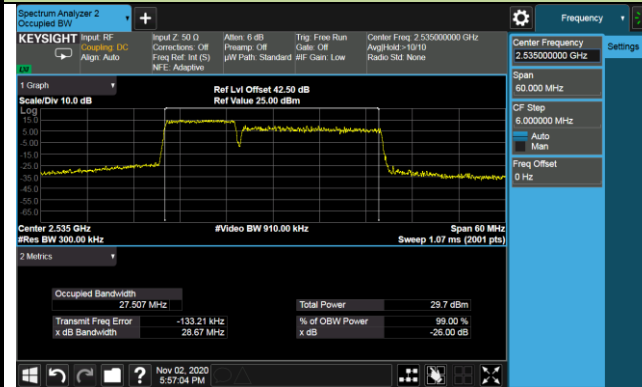

99% Bandwidth - 64QAM

10+20MHz Channel Bandwidth