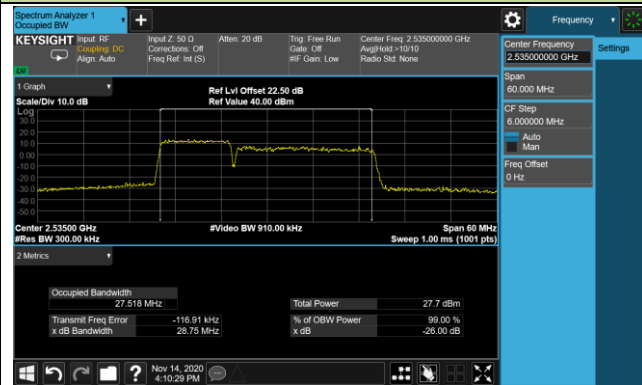

99% Bandwidth - 256QAM

10+20MHz Channel Bandwidth