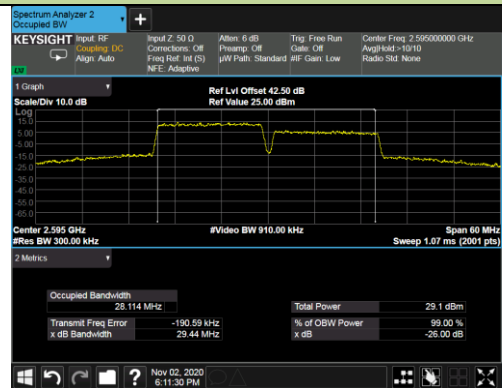

99% Bandwidth - QPSK

15+15MHz Channel Bandwidth

20+20MHz Channel Bandwidth

99% Bandwidth - 16QAM

15+15MHz Channel Bandwidth

20+20MHz Channel Bandwidth

99% Bandwidth - 64QAM

15+15MHz Channel Bandwidth