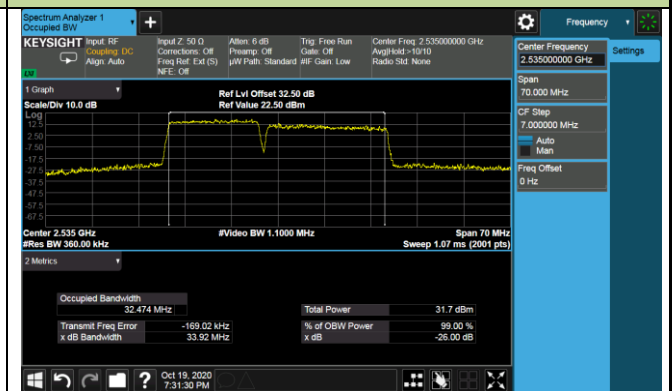

99% Bandwidth - QPSK

10+20MHz Channel Bandwidth

15+10MHz Channel Bandwidth

15+15MHz Channel Bandwidth

15+20MHz Channel Bandwidth

20+10MHz Channel Bandwidth

20+15MHz Channel Bandwidth

20+20MHz Channel Bandwidth