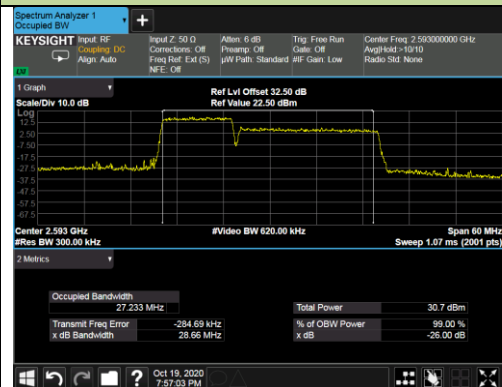

99% Bandwidth - QPSK

5+20MHz Channel Bandwidth

10+15MHz Channel Bandwidth

10+20MHz Channel Bandwidth

15+10MHz Channel Bandwidth

15+15MHz Channel Bandwidth

15+20MHz Channel Bandwidth

99% Bandwidth - 16QAM