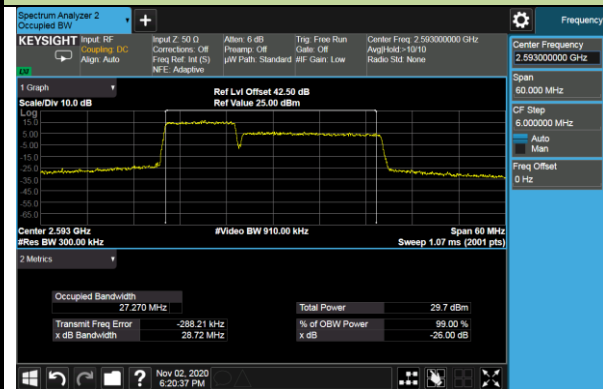

99% Bandwidth - 64QAM

5+20MHz Channel Bandwidth

10+15MHz Channel Bandwidth

10+20MHz Channel Bandwidth

15+10MHz Channel Bandwidth

15+15MHz Channel Bandwidth

15+20MHz Channel Bandwidth

20+5MHz Channel Bandwidth

20+10MHz Channel Bandwidth