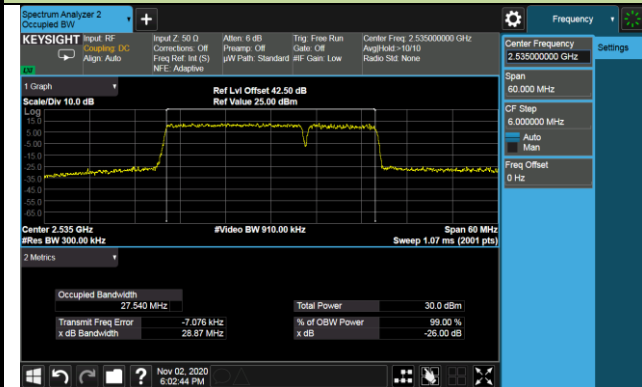

99% Bandwidth - 64QAM

10+20MHz Channel Bandwidth

15+10MHz Channel Bandwidth

15+15MHz Channel Bandwidth

15+20MHz Channel Bandwidth

20+10MHz Channel Bandwidth

20+15MHz Channel Bandwidth

20+20MHz Channel Bandwidth