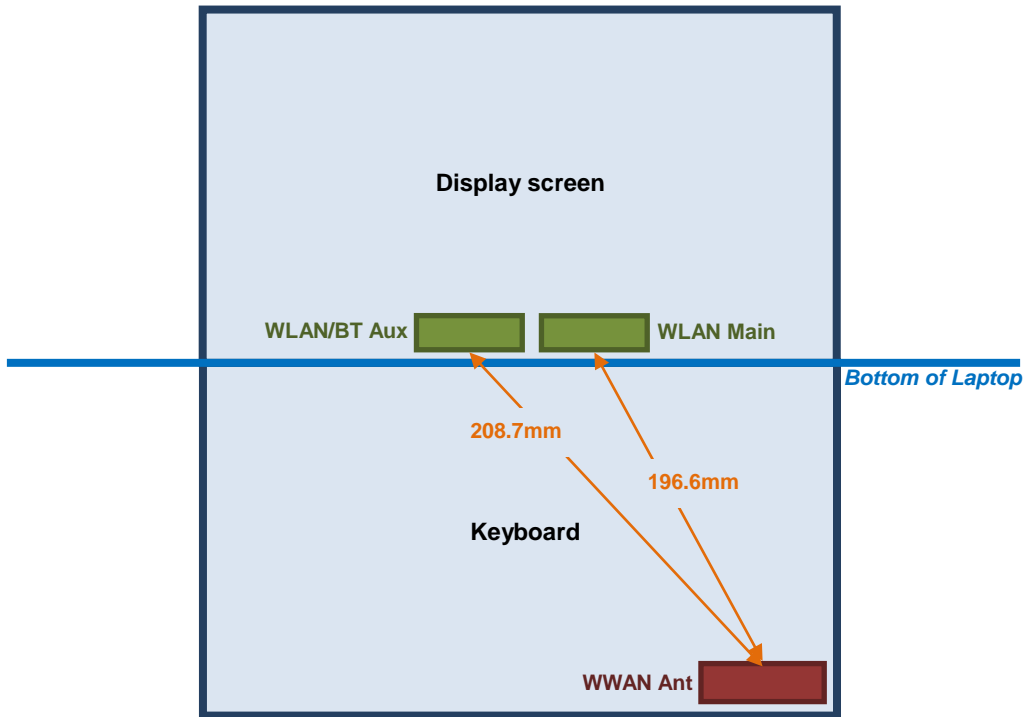

Appendix D. Antenna Location

The separation distance for antenna to edge :

Antenna	To Bottom of Laptop (mm)
WWAN Antenna	7.2
WLAN Main Antenna	9.7
WLAN/BT Aux Antenna	9.7

Appendix D. SAR Test Setup Photos**Body Exposure Condition****Bottom of Laptop at 0 mm****Bottom of Laptop at 17 mm**