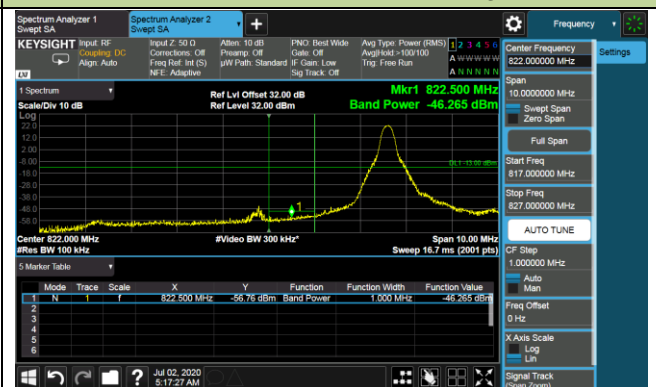

Lower Band Edge

Lower Extended Band Edge

Upper Band Edge

Upper Extended Band Edge

Product	LTE-A Cat 16 M.2 Module	Test Engineer	Candy Luo
Test Date	2020/07/02	Test Site	SR6
Test Band	Band 5	Test Result	Pass

1.4MHz Channel Bandwidth - 1RB

3MHz Channel Bandwidth - 1RB

5MHz Channel Bandwidth - 1RB

Lower Band Edge

Lower Extended Band Edge

10MHz Channel Bandwidth - 1RB

Lower Band Edge

Lower Extended Band Edge

1.4MHz Channel Bandwidth - Full RB

Lower Band Edge

Lower Extended Band Edge

3MHz Channel Bandwidth - Full RB

Lower Band Edge

Lower Extended Band Edge

5MHz Channel Bandwidth - Full RB

Lower Band Edge