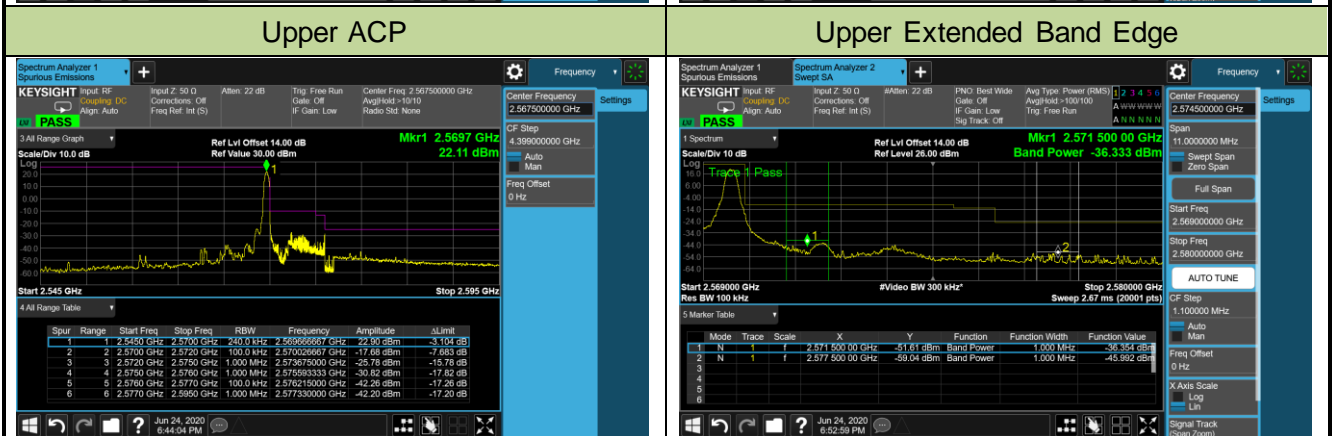

1.4MHz Channel Bandwidth - 1RB

3MHz Channel Bandwidth - 1RB

5MHz Channel Bandwidth - 1RB

Lower Band Edge

Lower Extended Band Edge

10MHz Channel Bandwidth - 1RB

Lower Band Edge

Lower Extended Band Edge

1.4MHz Channel Bandwidth - Full RB

Lower Band Edge

Lower Extended Band Edge

3MHz Channel Bandwidth - Full RB

Lower Band Edge

Lower Extended Band Edge

5MHz Channel Bandwidth - Full RB

Lower Band Edge

Lower Extended Band Edge

10MHz Channel Bandwidth - Full RB

Lower Band Edge

Lower Extended Band Edge

Product	LTE-A Cat 16 M.2 Module	Test Engineer	Candy Luo
Test Date	2020/06/24	Test Site	SR6
Test Band	Band 7	Test Result	Pass

5MHz Channel Bandwidth - 1RB

10MHz Channel Bandwidth - 1RB