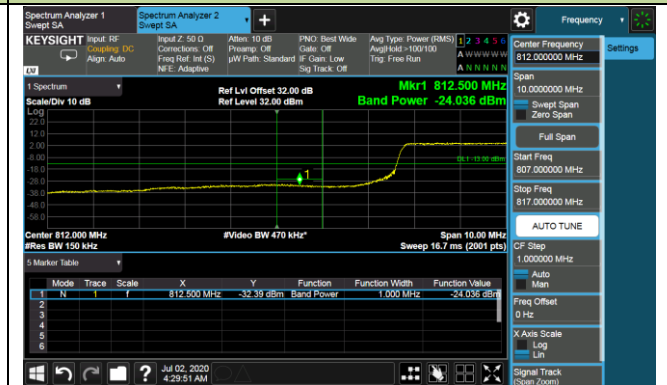

Upper Band Edge

Upper Extended Band Edge

10MHz Channel Bandwidth - Full RB

Lower Band Edge

Lower Extended Band Edge

Upper Band Edge

Upper Extended Band Edge

15MHz Channel Bandwidth - Full RB

Lower Band Edge

Lower Extended Band Edge

Upper Band Edge

Upper Extended Band Edge

Product	LTE-A Cat 16 M.2 Module	Test Engineer	Candy Luo
Test Date	2020/07/02	Test Site	SR6
Test Band	Band 5	Test Result	Pass