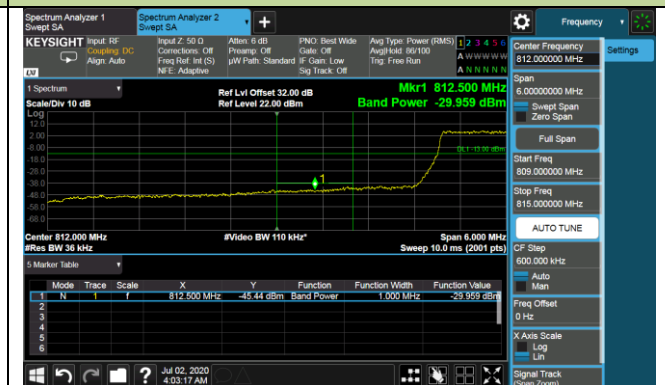

Upper Band Edge

Upper Extended Band Edge

5MHz Channel Bandwidth - 1RB

Lower Band Edge

Lower Extended Band Edge

Upper Band Edge

Upper Extended Band Edge

10MHz Channel Bandwidth - 1RB

Lower Band Edge

Lower Extended Band Edge

15MHz Channel Bandwidth - 1RB

1.4MHz Channel Bandwidth - Full RB

Lower Band Edge

Lower Extended Band Edge

Upper Band Edge

Upper Extended Band Edge

3MHz Channel Bandwidth - Full RB

Lower Band Edge

Lower Extended Band Edge

Upper Band Edge

Upper Extended Band Edge

5MHz Channel Bandwidth - Full RB

Lower Band Edge

Lower Extended Band Edge