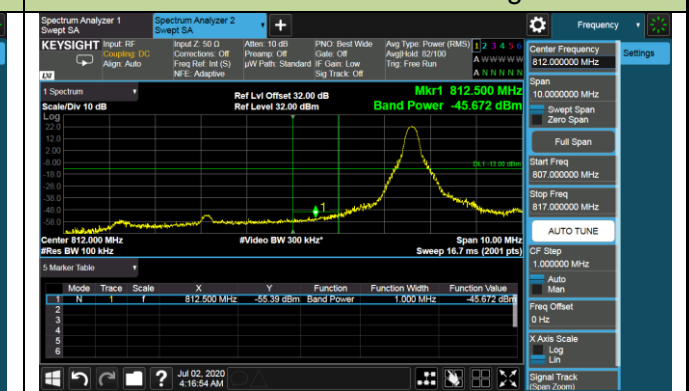

Upper Band Edge

Upper Extended Band Edge

5MHz Channel Bandwidth - 1RB

Lower Band Edge

Lower Extended Band Edge

Upper Band Edge

Upper Extended Band Edge

10MHz Channel Bandwidth - 1RB

Lower Band Edge

Lower Extended Band Edge

15MHz Channel Bandwidth - 1RB

1.4MHz Channel Bandwidth - Full RB

Lower Band Edge

Lower Extended Band Edge

Upper Band Edge

Upper Extended Band Edge

3MHz Channel Bandwidth - Full RB

Lower Band Edge

Lower Extended Band Edge

Upper Band Edge

Upper Extended Band Edge

5MHz Channel Bandwidth - Full RB

Lower Band Edge

Lower Extended Band Edge