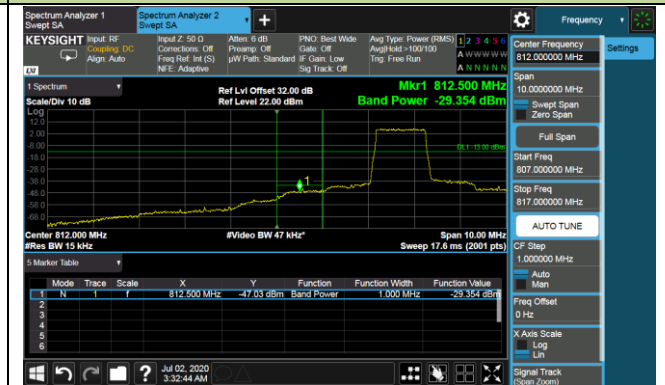

Upper Band Edge

Upper Extended Band Edge

5MHz Channel Bandwidth - 1RB

Lower Band Edge

Lower Extended Band Edge

Upper Band Edge

Upper Extended Band Edge

10MHz Channel Bandwidth - 1RB

Lower Band Edge

Lower Extended Band Edge

15MHz Channel Bandwidth - 1RB

1.4MHz Channel Bandwidth - Full RB

Lower Band Edge

Lower Extended Band Edge

Upper Band Edge

Upper Extended Band Edge

3MHz Channel Bandwidth - Full RB

Lower Band Edge

Lower Extended Band Edge

Upper Band Edge

Upper Extended Band Edge

5MHz Channel Bandwidth - Full RB

Lower Band Edge

Lower Extended Band Edge