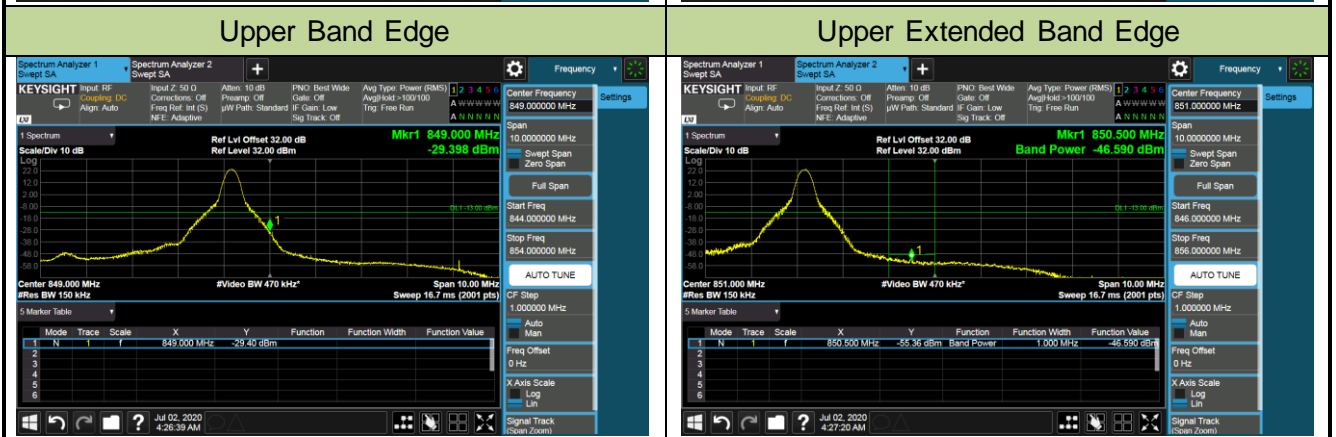

Upper Band Edge

Upper Extended Band Edge

5MHz Channel Bandwidth - 1RB

Lower Band Edge

Lower Extended Band Edge

Upper Band Edge

Upper Extended Band Edge

10MHz Channel Bandwidth - 1RB

Lower Band Edge

Lower Extended Band Edge

15MHz Channel Bandwidth - 1RB

1.4MHz Channel Bandwidth - Full RB

Lower Band Edge

Lower Extended Band Edge

Upper Band Edge

Upper Extended Band Edge

3MHz Channel Bandwidth - Full RB

Lower Band Edge

Lower Extended Band Edge

Upper Band Edge

Upper Extended Band Edge

5MHz Channel Bandwidth - Full RB

Lower Band Edge

Lower Extended Band Edge

Upper Band Edge

Upper Extended Band Edge

10MHz Channel Bandwidth - Full RB

Lower Band Edge

Lower Extended Band Edge

Upper Band Edge

Upper Extended Band Edge

15MHz Channel Bandwidth - Full RB