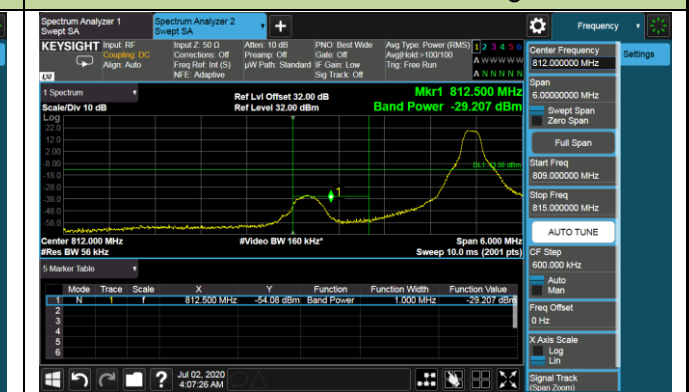

Upper Band Edge

Upper Extended Band Edge

5MHz Channel Bandwidth - 1RB

Lower Band Edge

Lower Extended Band Edge

Upper Band Edge

Upper Extended Band Edge

10MHz Channel Bandwidth - 1RB

Lower Band Edge

Lower Extended Band Edge

15MHz Channel Bandwidth - 1RB

1.4MHz Channel Bandwidth - Full RB

Lower Band Edge

Lower Extended Band Edge

Upper Band Edge

Upper Extended Band Edge

3MHz Channel Bandwidth - Full RB

Lower Band Edge

Lower Extended Band Edge

Upper Band Edge

Upper Extended Band Edge

5MHz Channel Bandwidth - Full RB

Lower Band Edge

Lower Extended Band Edge