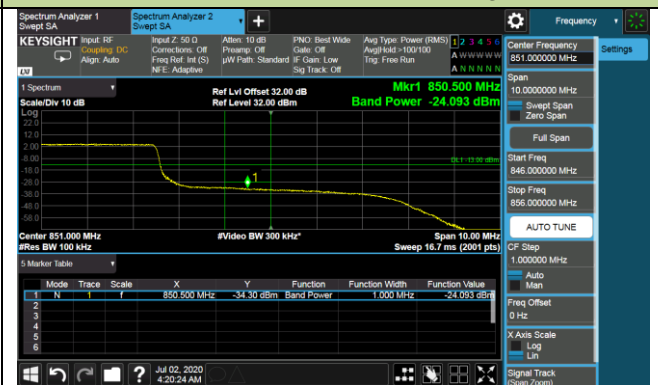

Upper Band Edge

Upper Extended Band Edge

10MHz Channel Bandwidth - Full RB

Lower Band Edge

Lower Extended Band Edge

Upper Band Edge

Upper Extended Band Edge

15MHz Channel Bandwidth - Full RB

Lower Band Edge

Lower Extended Band Edge

Upper Band Edge

Upper Extended Band Edge

Product	LTE-A Cat 16 M.2 Module	Test Engineer	Candy Luo
Test Date	2020/07/02	Test Site	SR6
Test Band	Band 5	Test Result	Pass