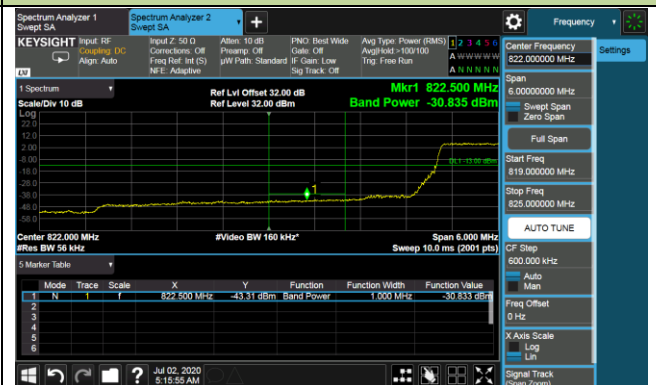

1.4MHz Channel Bandwidth - 1RB

3MHz Channel Bandwidth - 1RB

5MHz Channel Bandwidth - 1RB

Lower Band Edge

Lower Extended Band Edge

10MHz Channel Bandwidth - 1RB

Lower Band Edge

Lower Extended Band Edge

1.4MHz Channel Bandwidth - Full RB

Lower Band Edge

Lower Extended Band Edge

3MHz Channel Bandwidth - Full RB

Lower Band Edge

Lower Extended Band Edge

5MHz Channel Bandwidth - Full RB

Lower Band Edge

Lower Extended Band Edge

10MHz Channel Bandwidth - Full RB

Lower Band Edge

Lower Extended Band Edge

Product	LTE-A Cat 16 M.2 Module	Test Engineer	Candy Luo
Test Date	2020/06/24	Test Site	SR6
Test Band	Band 7	Test Result	Pass