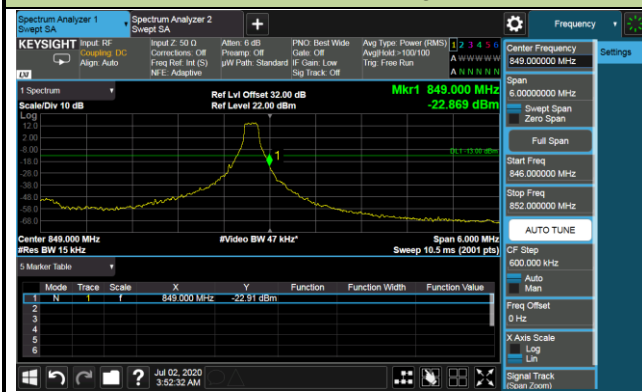

Upper Band Edge

Upper Extended Band Edge

5MHz Channel Bandwidth - 1RB

Lower Band Edge

Lower Extended Band Edge

Upper Band Edge

Upper Extended Band Edge

10MHz Channel Bandwidth - 1RB

Lower Band Edge

Lower Extended Band Edge

15MHz Channel Bandwidth - 1RB

1.4MHz Channel Bandwidth - Full RB

Lower Band Edge

Lower Extended Band Edge

Upper Band Edge

Upper Extended Band Edge

3MHz Channel Bandwidth - Full RB

Lower Band Edge

Lower Extended Band Edge

Upper Band Edge

Upper Extended Band Edge

5MHz Channel Bandwidth - Full RB

Lower Band Edge

Lower Extended Band Edge