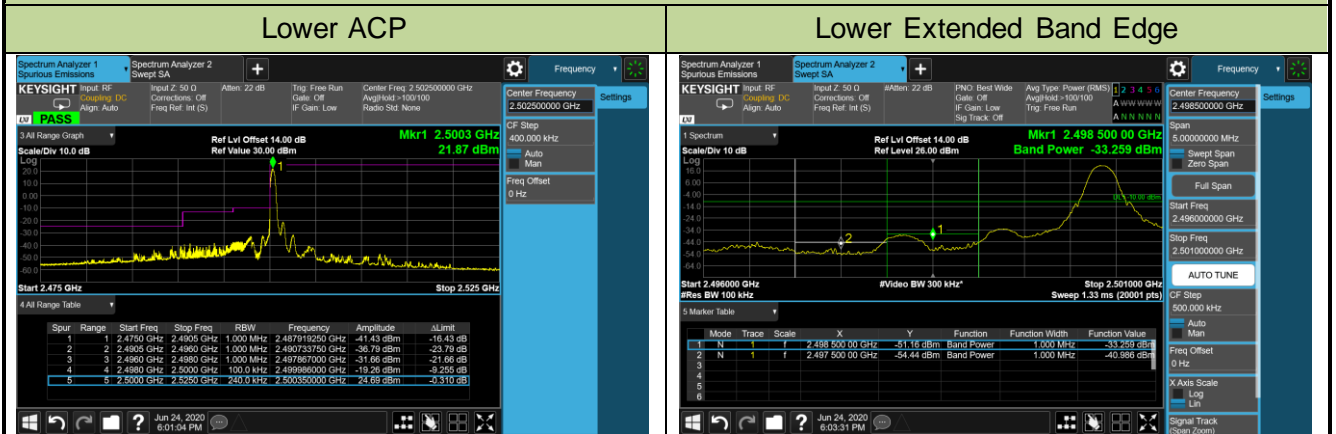

1.4MHz Channel Bandwidth - Full RB

Lower Band Edge

Lower Extended Band Edge

3MHz Channel Bandwidth - Full RB

Lower Band Edge

Lower Extended Band Edge

5MHz Channel Bandwidth - Full RB

Lower Band Edge

Lower Extended Band Edge

10MHz Channel Bandwidth - Full RB

Lower Band Edge

Lower Extended Band Edge

Product	LTE-A Cat 16 M.2 Module	Test Engineer	Candy Luo
Test Date	2020/06/24	Test Site	SR6
Test Band	Band 7	Test Result	Pass

5MHz Channel Bandwidth - 1RB

10MHz Channel Bandwidth - 1RB