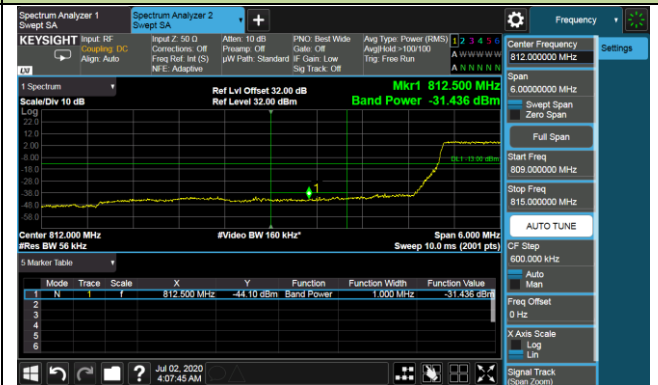

Lower Band Edge

Lower Extended Band Edge

15MHz Channel Bandwidth - 1RB

1.4MHz Channel Bandwidth - Full RB

Lower Band Edge

Lower Extended Band Edge

Upper Band Edge

Upper Extended Band Edge

3MHz Channel Bandwidth - Full RB

Lower Band Edge

Lower Extended Band Edge

Upper Band Edge

Upper Extended Band Edge

5MHz Channel Bandwidth - Full RB

Lower Band Edge

Lower Extended Band Edge

Upper Band Edge

Upper Extended Band Edge

10MHz Channel Bandwidth - Full RB

Lower Band Edge

Lower Extended Band Edge

Upper Band Edge

Upper Extended Band Edge

15MHz Channel Bandwidth - Full RB

Lower Band Edge

Lower Extended Band Edge

Upper Band Edge

Upper Extended Band Edge

Product	LTE-A Cat 16 M.2 Module	Test Engineer	Candy Luo
Test Date	2020/07/02	Test Site	SR6
Test Band	Band 5	Test Result	Pass