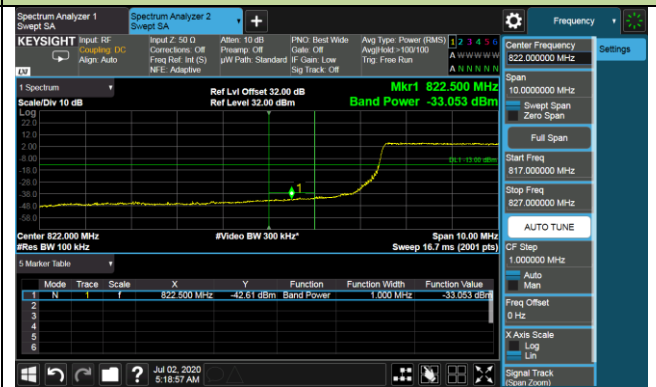

1.4MHz Channel Bandwidth - Full RB

Lower Band Edge

Lower Extended Band Edge

3MHz Channel Bandwidth - Full RB

Lower Band Edge

Lower Extended Band Edge

5MHz Channel Bandwidth - Full RB

Lower Band Edge

Lower Extended Band Edge

10MHz Channel Bandwidth - Full RB

Lower Band Edge

Lower Extended Band Edge

Product	LTE-A Cat 16 M.2 Module	Test Engineer	Candy Luo
Test Date	2020/06/24	Test Site	SR6
Test Band	Band 7	Test Result	Pass