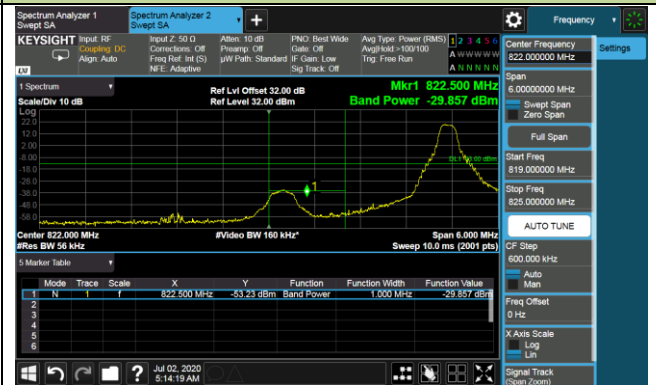

Lower Band Edge

Lower Extended Band Edge

Upper Band Edge

Upper Extended Band Edge

Product	LTE-A Cat 16 M.2 Module	Test Engineer	Candy Luo
Test Date	2020/07/02	Test Site	SR6
Test Band	Band 5	Test Result	Pass

1.4MHz Channel Bandwidth - 1RB

3MHz Channel Bandwidth - 1RB

5MHz Channel Bandwidth - 1RB

Lower Band Edge

Lower Extended Band Edge

10MHz Channel Bandwidth - 1RB

Lower Band Edge

Lower Extended Band Edge

1.4MHz Channel Bandwidth - Full RB

Lower Band Edge

Lower Extended Band Edge

3MHz Channel Bandwidth - Full RB

Lower Band Edge

Lower Extended Band Edge

5MHz Channel Bandwidth - Full RB

Lower Band Edge