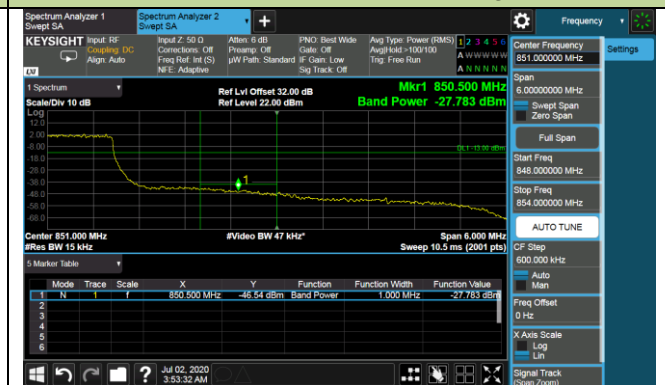

Lower Band Edge

Lower Extended Band Edge

15MHz Channel Bandwidth - 1RB

1.4MHz Channel Bandwidth - Full RB

Lower Band Edge

Lower Extended Band Edge

Upper Band Edge

Upper Extended Band Edge

3MHz Channel Bandwidth - Full RB

Lower Band Edge

Lower Extended Band Edge

Upper Band Edge

Upper Extended Band Edge

5MHz Channel Bandwidth - Full RB

Lower Band Edge

Lower Extended Band Edge

Upper Band Edge

Upper Extended Band Edge

10MHz Channel Bandwidth - Full RB

Lower Band Edge

Lower Extended Band Edge

Upper Band Edge

Upper Extended Band Edge

15MHz Channel Bandwidth - Full RB

Lower Band Edge

Lower Extended Band Edge

Upper Band Edge

Upper Extended Band Edge

Product	LTE-A Cat 16 M.2 Module	Test Engineer	Candy Luo
Test Date	2020/07/02	Test Site	SR6
Test Band	Band 5	Test Result	Pass