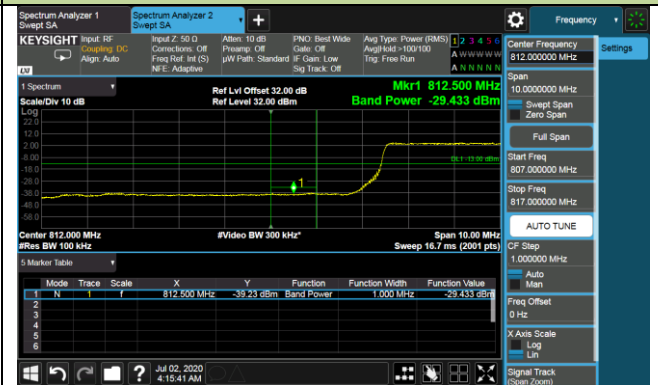

Upper Band Edge

Upper Extended Band Edge

10MHz Channel Bandwidth - Full RB

Lower Band Edge

Lower Extended Band Edge

Upper Band Edge

Upper Extended Band Edge

15MHz Channel Bandwidth - Full RB

Lower Band Edge

Lower Extended Band Edge

Upper Band Edge

Upper Extended Band Edge

Product	LTE-A Cat 16 M.2 Module	Test Engineer	Candy Luo
Test Date	2020/07/02	Test Site	SR6
Test Band	Band 5	Test Result	Pass