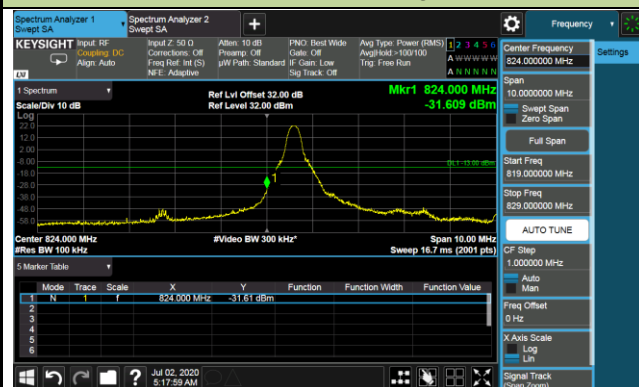

1.4MHz Channel Bandwidth - 1RB

3MHz Channel Bandwidth - 1RB

5MHz Channel Bandwidth - 1RB

Lower Band Edge

Lower Extended Band Edge

10MHz Channel Bandwidth - 1RB

Lower Band Edge

Lower Extended Band Edge

1.4MHz Channel Bandwidth - Full RB

Lower Band Edge

Lower Extended Band Edge

3MHz Channel Bandwidth - Full RB

Lower Band Edge

Lower Extended Band Edge

5MHz Channel Bandwidth - Full RB

Lower Band Edge