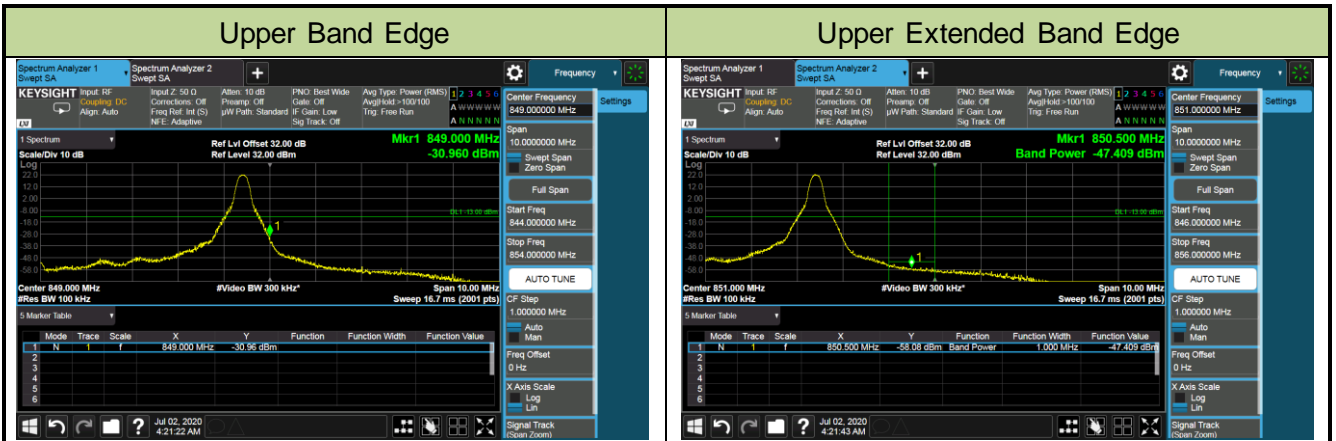

Upper Band Edge

Upper Extended Band Edge

5MHz Channel Bandwidth - 1RB

Lower Band Edge

Lower Extended Band Edge

Upper Band Edge

Upper Extended Band Edge

10MHz Channel Bandwidth - 1RB

Lower Band Edge

Lower Extended Band Edge

15MHz Channel Bandwidth - 1RB

1.4MHz Channel Bandwidth - Full RB

Lower Band Edge

Lower Extended Band Edge

Upper Band Edge

Upper Extended Band Edge

3MHz Channel Bandwidth - Full RB

Lower Band Edge

Lower Extended Band Edge

Upper Band Edge

Upper Extended Band Edge

5MHz Channel Bandwidth - Full RB

Lower Band Edge

Lower Extended Band Edge