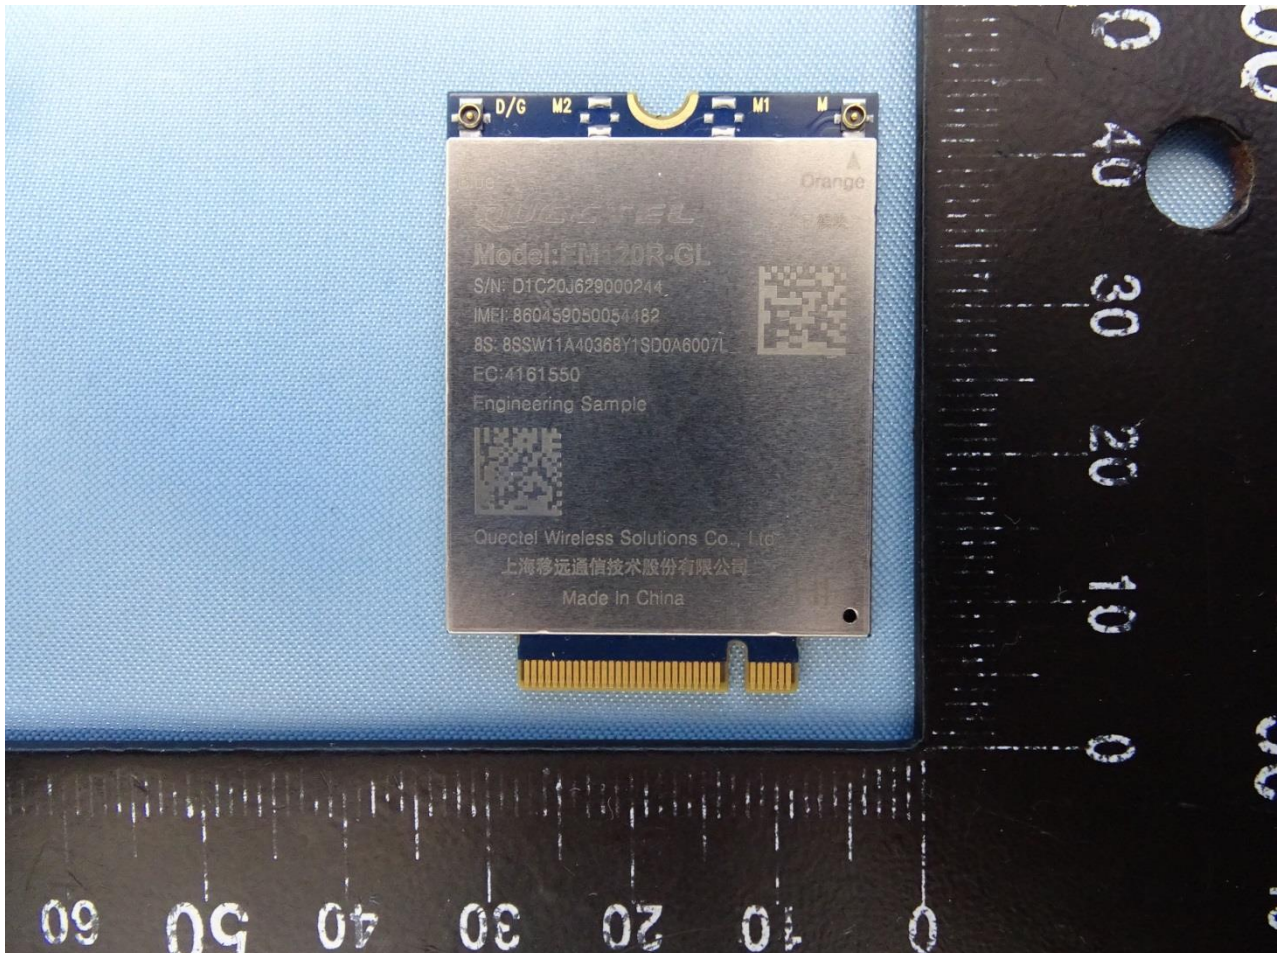

1. Photograph of the EUT

EUT: LTE-A Cat 12 M.2 Module (Brand Name: Quectel Wireless Solutions Company Limited /
Model Name: EM120R-GL)

2. External Photograph of the Host

Host: Notebook Computer (Brand Name: Lenovo / Model Name: TP00129A)