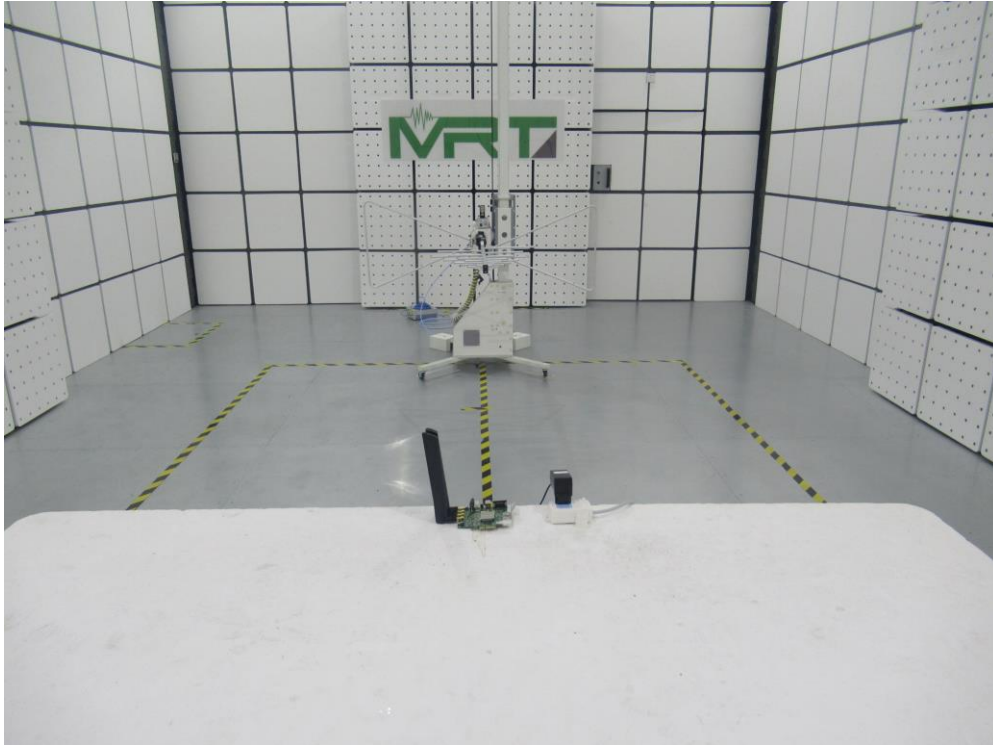

RF Test Setup Photo

Description: Radiated Spurious Emissions Test Setup for Below 1GHz

Description: Radiated Spurious Emissions Test Setup for Above 1GHz

Description: Conducted Measurement Test Setup