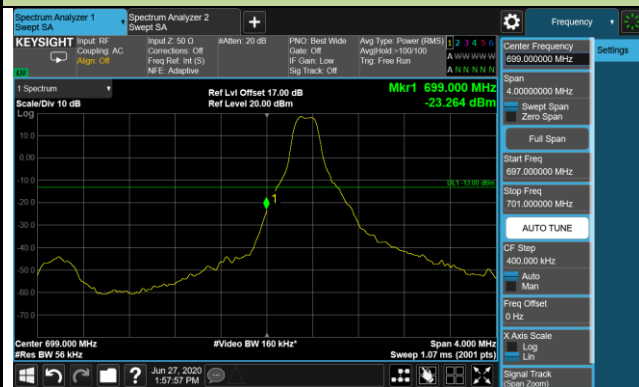

Upper ACP

Upper Extended Band Edge

Product	LTE-A Cat 12 M.2 Module	Test Engineer	Candy Luo
Test Date	2020/06/27	Test Site	SR6
Test Band	Band 12	Test Result	Pass

3MHz Channel Bandwidth 1RB

Lower ACP

Lower Extended Band Edge

Upper ACP

Upper Extended Band Edge

5MHz Channel Bandwidth 1RB

Lower ACP

Lower Extended Band Edge

Upper ACP

Upper Extended Band Edge

10MHz Channel Bandwidth 1RB

Lower ACP

Lower Extended Band Edge

Upper ACP

Upper Extended Band Edge

1.4MHz Channel Bandwidth Full RB

Lower ACP

Lower Extended Band Edge

Upper ACP