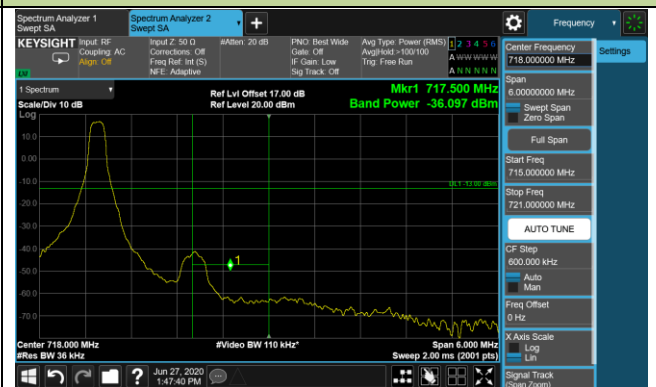

15MHz Channel Bandwidth - Full RB

Lower ACP

Lower Extended Band Edge

Upper ACP

Upper Extended Band Edge

20MHz Channel Bandwidth - Full RB

Lower ACP

Lower Extended Band Edge

Upper ACP

Upper Extended Band Edge

Product	LTE-A Cat 12 M.2 Module	Test Engineer	Candy Luo
Test Date	2020/06/27	Test Site	SR6
Test Band	Band 12	Test Result	Pass

3MHz Channel Bandwidth 1RB

Lower ACP

Lower Extended Band Edge

Upper ACP

Upper Extended Band Edge

5MHz Channel Bandwidth 1RB

Lower ACP

Lower Extended Band Edge

Upper ACP

Upper Extended Band Edge

10MHz Channel Bandwidth 1RB

Lower ACP

Lower Extended Band Edge

Upper ACP

Upper Extended Band Edge

1.4MHz Channel Bandwidth Full RB

Lower ACP

Lower Extended Band Edge

Upper ACP