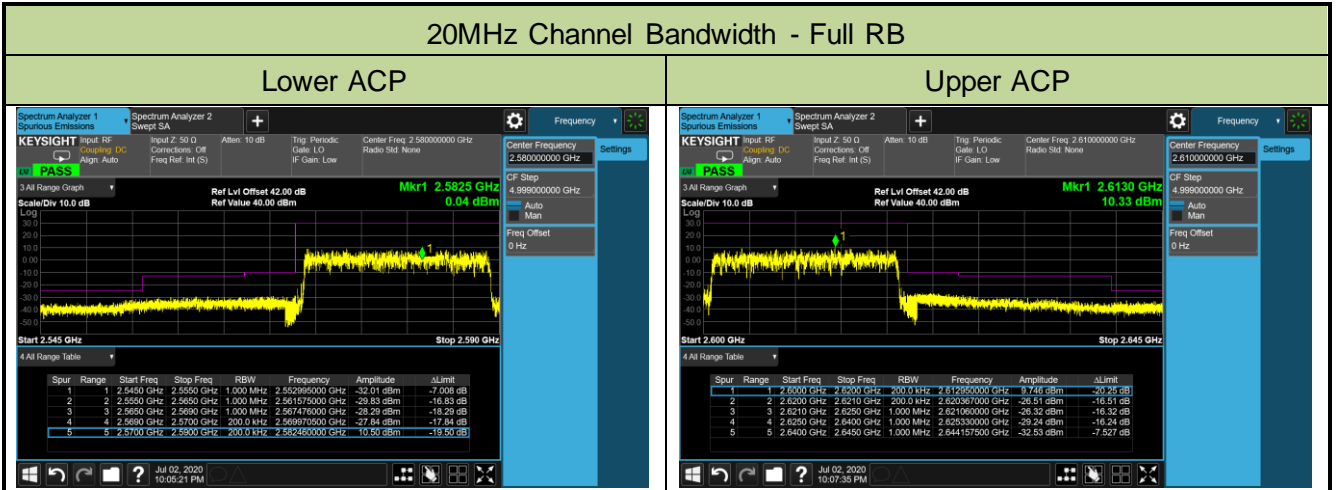

Lower ACP

Upper ACP

15MHz Channel Bandwidth - 1RB

Lower ACP

Upper ACP

20MHz Channel Bandwidth - 1RB

Lower ACP

Upper ACP

5MHz Channel Bandwidth - Full RB

Lower ACP

Upper ACP

10MHz Channel Bandwidth - Full RB

Lower ACP

Upper ACP

15MHz Channel Bandwidth - Full RB

Lower ACP

Upper ACP

Product	LTE-A Cat 12 M.2 Module	Test Engineer	Gordon Qi
Test Date	2020/07/02	Test Site	SR6
Test Band	Band 41	Test Result	Pass

10MHz Channel Bandwidth - 1RB

Lower ACP

Lower Extended Band Edge

Upper ACP