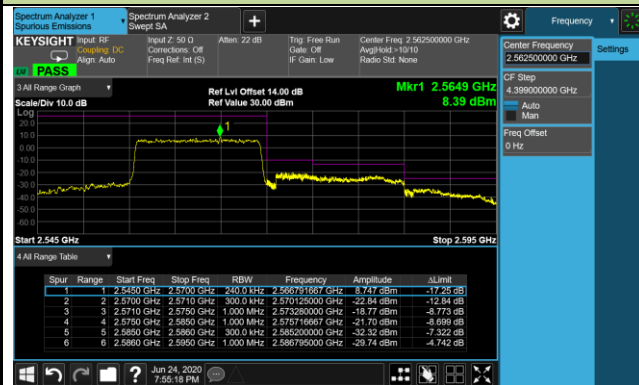

15MHz Channel Bandwidth - Full RB

Lower ACP

Lower Extended Band Edge

Upper ACP

Upper Extended Band Edge

20MHz Channel Bandwidth - Full RB

Lower ACP

Lower Extended Band Edge

Upper ACP

Upper Extended Band Edge

Product	LTE-A Cat 12 M.2 Module	Test Engineer	Candy Luo
Test Date	2020/06/27	Test Site	SR6
Test Band	Band 12	Test Result	Pass

3MHz Channel Bandwidth 1RB

Lower ACP

Lower Extended Band Edge

Upper ACP

Upper Extended Band Edge

5MHz Channel Bandwidth 1RB

Lower ACP

Lower Extended Band Edge

Upper ACP

Upper Extended Band Edge

10MHz Channel Bandwidth 1RB