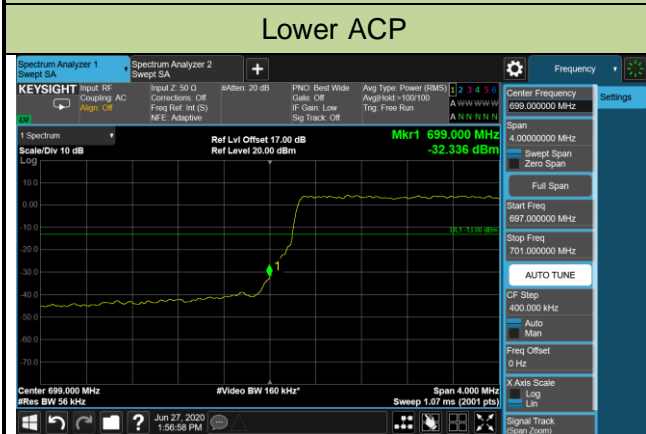

Upper ACP

Upper Extended Band Edge

5MHz Channel Bandwidth 1RB

Lower ACP

Lower Extended Band Edge

Upper ACP

Upper Extended Band Edge

10MHz Channel Bandwidth 1RB

Lower ACP

Lower Extended Band Edge

Upper ACP

Upper Extended Band Edge

1.4MHz Channel Bandwidth Full RB

Lower ACP

Lower Extended Band Edge

Upper ACP

Upper Extended Band Edge

3MHz Channel Bandwidth Full RB

5MHz Channel Bandwidth Full RB

10MHz Channel Bandwidth Full RB

Lower ACP

Lower Extended Band Edge

Upper ACP

Upper Extended Band Edge

Product	LTE-A Cat 12 M.2 Module	Test Engineer	Candy Luo
Test Date	2020/06/27	Test Site	SR6
Test Band	Band 13	Test Result	Pass

5MHz Channel Bandwidth 1RB

10MHz Channel Bandwidth 1RB

5MHz Channel Bandwidth Full RB