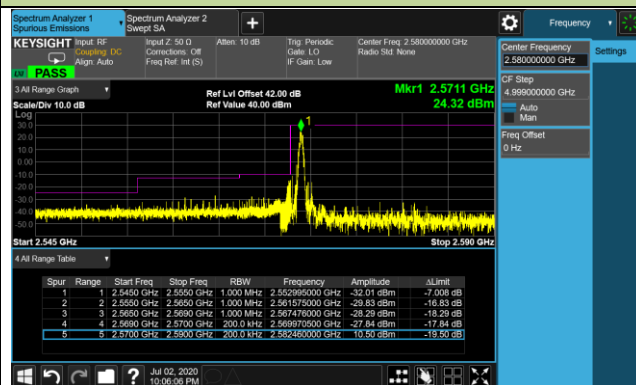

Lower ACP

Upper ACP

10MHz Channel Bandwidth Full RB

Middle ACP

Product	LTE-A Cat 12 M.2 Module	Test Engineer	Candy Luo
Test Date	2020/07/02	Test Site	SR6
Test Band	Band 38	Test Result	Pass

10MHz Channel Bandwidth - 1RB

Lower ACP

Upper ACP

15MHz Channel Bandwidth - 1RB

Lower ACP

Upper ACP

20MHz Channel Bandwidth - 1RB

Lower ACP

Upper ACP

5MHz Channel Bandwidth - Full RB

Lower ACP

Upper ACP

10MHz Channel Bandwidth - Full RB

Lower ACP

Upper ACP

15MHz Channel Bandwidth - Full RB

Lower ACP