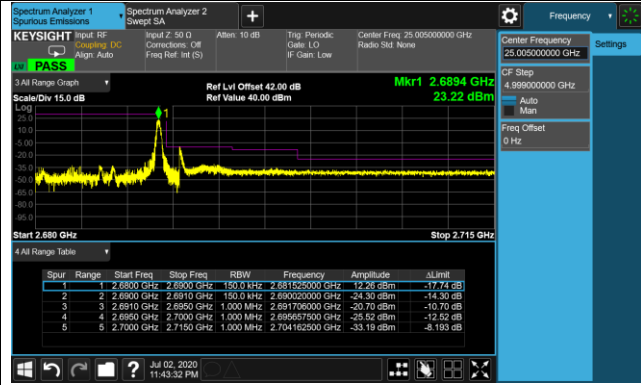

5MHz Channel Bandwidth - Full RB

Lower ACP

Upper ACP

10MHz Channel Bandwidth - Full RB

Lower ACP

Upper ACP

15MHz Channel Bandwidth - Full RB

Lower ACP

Upper ACP

Product	LTE-A Cat 12 M.2 Module	Test Engineer	Gordon Qi
Test Date	2020/07/02	Test Site	SR6
Test Band	Band 41	Test Result	Pass

10MHz Channel Bandwidth - 1RB

Lower ACP

Lower Extended Band Edge

Upper ACP

15MHz Channel Bandwidth - 1RB

Lower ACP

Upper ACP