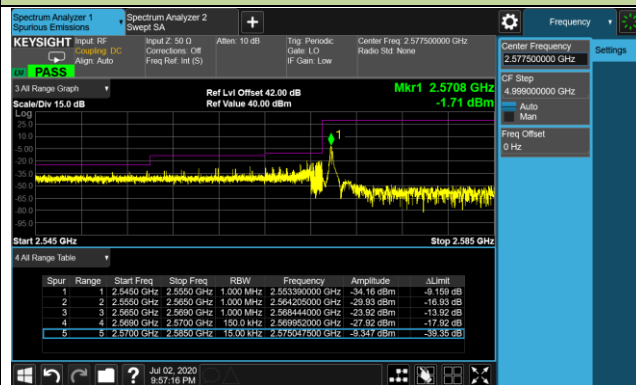

Lower ACP

Upper ACP

10MHz Channel Bandwidth Full RB

Middle ACP

Product	LTE-A Cat 12 M.2 Module	Test Engineer	Candy Luo
Test Date	2020/07/02	Test Site	SR6
Test Band	Band 38	Test Result	Pass

10MHz Channel Bandwidth - 1RB

Lower ACP

Upper ACP

15MHz Channel Bandwidth - 1RB

Lower ACP

Upper ACP

20MHz Channel Bandwidth - 1RB

Lower ACP

Upper ACP

5MHz Channel Bandwidth - Full RB

Lower ACP

Upper ACP

10MHz Channel Bandwidth - Full RB

Lower ACP

Upper ACP

15MHz Channel Bandwidth - Full RB

Lower ACP