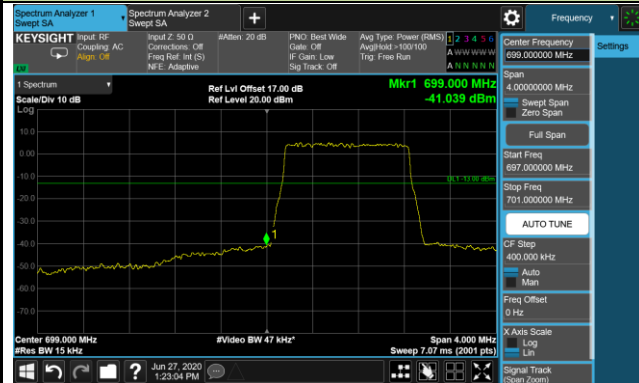

Upper ACP

Upper Extended Band Edge

5MHz Channel Bandwidth 1RB

Lower ACP

Lower Extended Band Edge

Upper ACP

Upper Extended Band Edge

10MHz Channel Bandwidth 1RB

Lower ACP

Lower Extended Band Edge

Upper ACP

Upper Extended Band Edge

1.4MHz Channel Bandwidth Full RB

Lower ACP

Lower Extended Band Edge

Upper ACP

Upper Extended Band Edge

3MHz Channel Bandwidth Full RB

5MHz Channel Bandwidth Full RB

10MHz Channel Bandwidth Full RB

Lower ACP

Lower Extended Band Edge

Upper ACP

Upper Extended Band Edge

Product	LTE-A Cat 12 M.2 Module	Test Engineer	Candy Luo
Test Date	2020/06/27	Test Site	SR6
Test Band	Band 13	Test Result	Pass

5MHz Channel Bandwidth 1RB

10MHz Channel Bandwidth 1RB

5MHz Channel Bandwidth Full RB