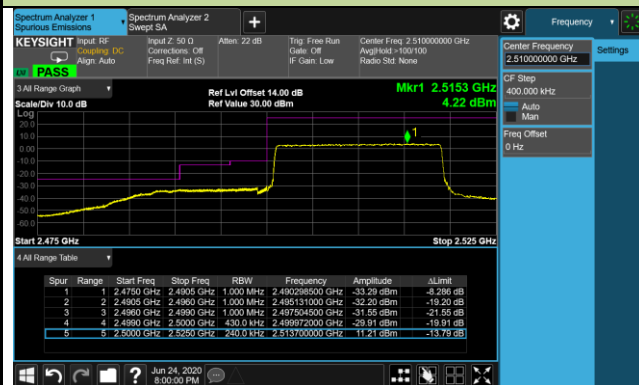

15MHz Channel Bandwidth - Full RB

Lower ACP

Lower Extended Band Edge

Upper ACP

Upper Extended Band Edge

20MHz Channel Bandwidth - Full RB

Lower ACP

Lower Extended Band Edge

Upper ACP

Upper Extended Band Edge

Product	LTE-A Cat 12 M.2 Module	Test Engineer	Candy Luo
Test Date	2020/06/27	Test Site	SR6
Test Band	Band 12	Test Result	Pass

3MHz Channel Bandwidth 1RB

Lower ACP

Lower Extended Band Edge

Upper ACP

Upper Extended Band Edge

5MHz Channel Bandwidth 1RB

Lower ACP

Lower Extended Band Edge

Upper ACP

Upper Extended Band Edge

10MHz Channel Bandwidth 1RB