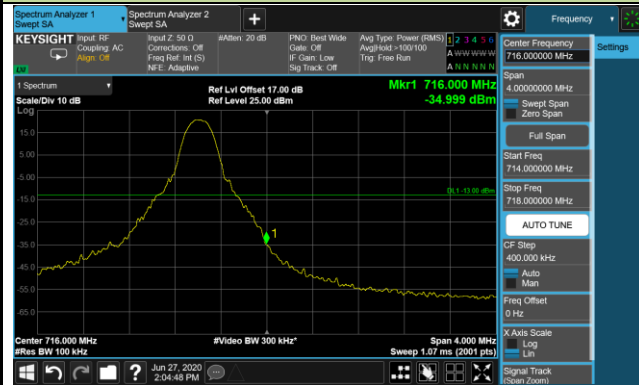

Upper ACP

Upper Extended Band Edge

Product	LTE-A Cat 12 M.2 Module	Test Engineer	Candy Luo
Test Date	2020/06/27	Test Site	SR6
Test Band	Band 12	Test Result	Pass

3MHz Channel Bandwidth 1RB

Lower ACP

Lower Extended Band Edge

Upper ACP

Upper Extended Band Edge

5MHz Channel Bandwidth 1RB

Lower ACP

Lower Extended Band Edge

Upper ACP

Upper Extended Band Edge

10MHz Channel Bandwidth 1RB

Lower ACP

Lower Extended Band Edge

Upper ACP

Upper Extended Band Edge

1.4MHz Channel Bandwidth Full RB

Lower ACP

Lower Extended Band Edge

Upper ACP