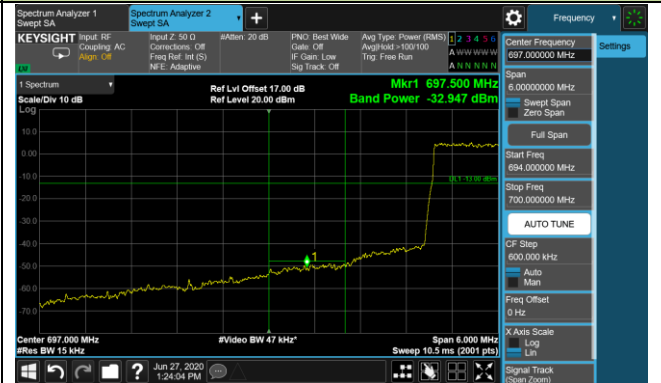

Upper ACP

Upper Extended Band Edge

5MHz Channel Bandwidth 1RB

Lower ACP

Lower Extended Band Edge

Upper ACP

Upper Extended Band Edge

10MHz Channel Bandwidth 1RB

Lower ACP

Lower Extended Band Edge

Upper ACP

Upper Extended Band Edge

1.4MHz Channel Bandwidth Full RB

Lower ACP

Lower Extended Band Edge

Upper ACP

Upper Extended Band Edge

3MHz Channel Bandwidth Full RB

5MHz Channel Bandwidth Full RB

10MHz Channel Bandwidth Full RB

Lower ACP

Lower Extended Band Edge

Upper ACP

Upper Extended Band Edge

Product	LTE-A Cat 12 M.2 Module	Test Engineer	Candy Luo
Test Date	2020/06/27	Test Site	SR6
Test Band	Band 13	Test Result	Pass

5MHz Channel Bandwidth 1RB

10MHz Channel Bandwidth 1RB

5MHz Channel Bandwidth Full RB