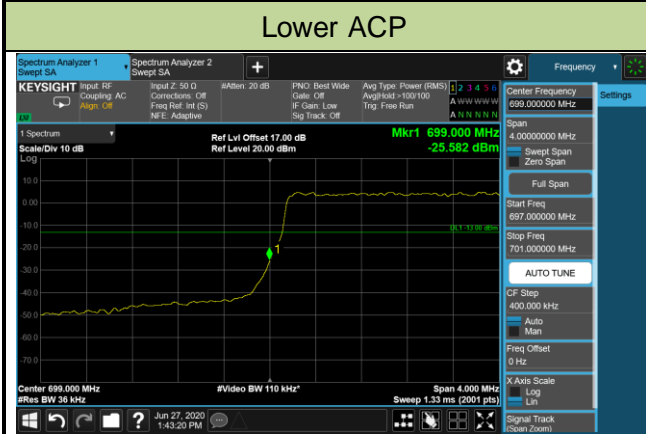

Upper ACP

Upper Extended Band Edge

5MHz Channel Bandwidth 1RB

Lower ACP

Lower Extended Band Edge

Upper ACP

Upper Extended Band Edge

10MHz Channel Bandwidth 1RB

Lower ACP

Lower Extended Band Edge

Upper ACP

Upper Extended Band Edge

1.4MHz Channel Bandwidth Full RB

Lower ACP

Lower Extended Band Edge

Upper ACP

Upper Extended Band Edge

3MHz Channel Bandwidth Full RB

5MHz Channel Bandwidth Full RB

10MHz Channel Bandwidth Full RB

Lower ACP

Lower Extended Band Edge

Upper ACP

Upper Extended Band Edge

Product	LTE-A Cat 12 M.2 Module	Test Engineer	Candy Luo
Test Date	2020/06/27	Test Site	SR6
Test Band	Band 13	Test Result	Pass

5MHz Channel Bandwidth 1RB

10MHz Channel Bandwidth 1RB

5MHz Channel Bandwidth Full RB