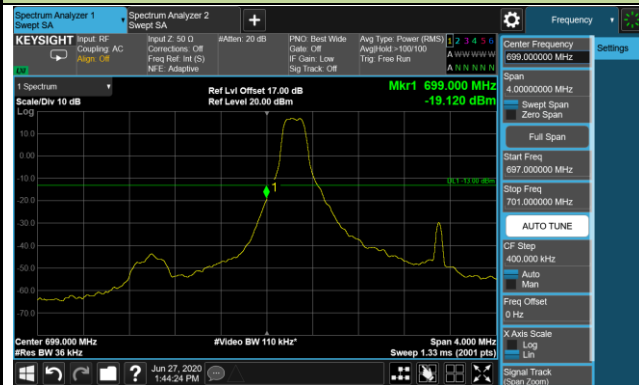

15MHz Channel Bandwidth - Full RB

Lower ACP

Lower Extended Band Edge

Upper ACP

Upper Extended Band Edge

20MHz Channel Bandwidth - Full RB

Lower ACP

Lower Extended Band Edge

Upper ACP

Upper Extended Band Edge

Product	LTE-A Cat 12 M.2 Module	Test Engineer	Candy Luo
Test Date	2020/06/27	Test Site	SR6
Test Band	Band 12	Test Result	Pass

3MHz Channel Bandwidth 1RB

Lower ACP

Lower Extended Band Edge

Upper ACP

Upper Extended Band Edge

5MHz Channel Bandwidth 1RB

Lower ACP

Lower Extended Band Edge

Upper ACP

Upper Extended Band Edge

10MHz Channel Bandwidth 1RB

Lower ACP

Lower Extended Band Edge

Upper ACP

Upper Extended Band Edge

1.4MHz Channel Bandwidth Full RB

Lower ACP

Lower Extended Band Edge

Upper ACP