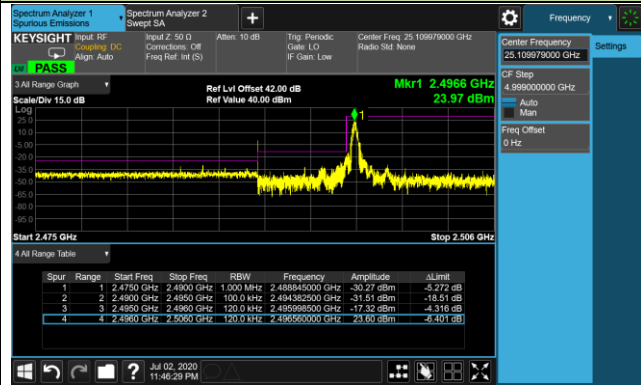

5MHz Channel Bandwidth - Full RB

Lower ACP

Upper ACP

10MHz Channel Bandwidth - Full RB

Lower ACP

Upper ACP

15MHz Channel Bandwidth - Full RB

Lower ACP

Upper ACP

Product	LTE-A Cat 12 M.2 Module	Test Engineer	Gordon Qi
Test Date	2020/07/02	Test Site	SR6
Test Band	Band 41	Test Result	Pass

10MHz Channel Bandwidth - 1RB

Lower ACP

Lower Extended Band Edge

Upper ACP

15MHz Channel Bandwidth - 1RB

Lower ACP

Upper ACP