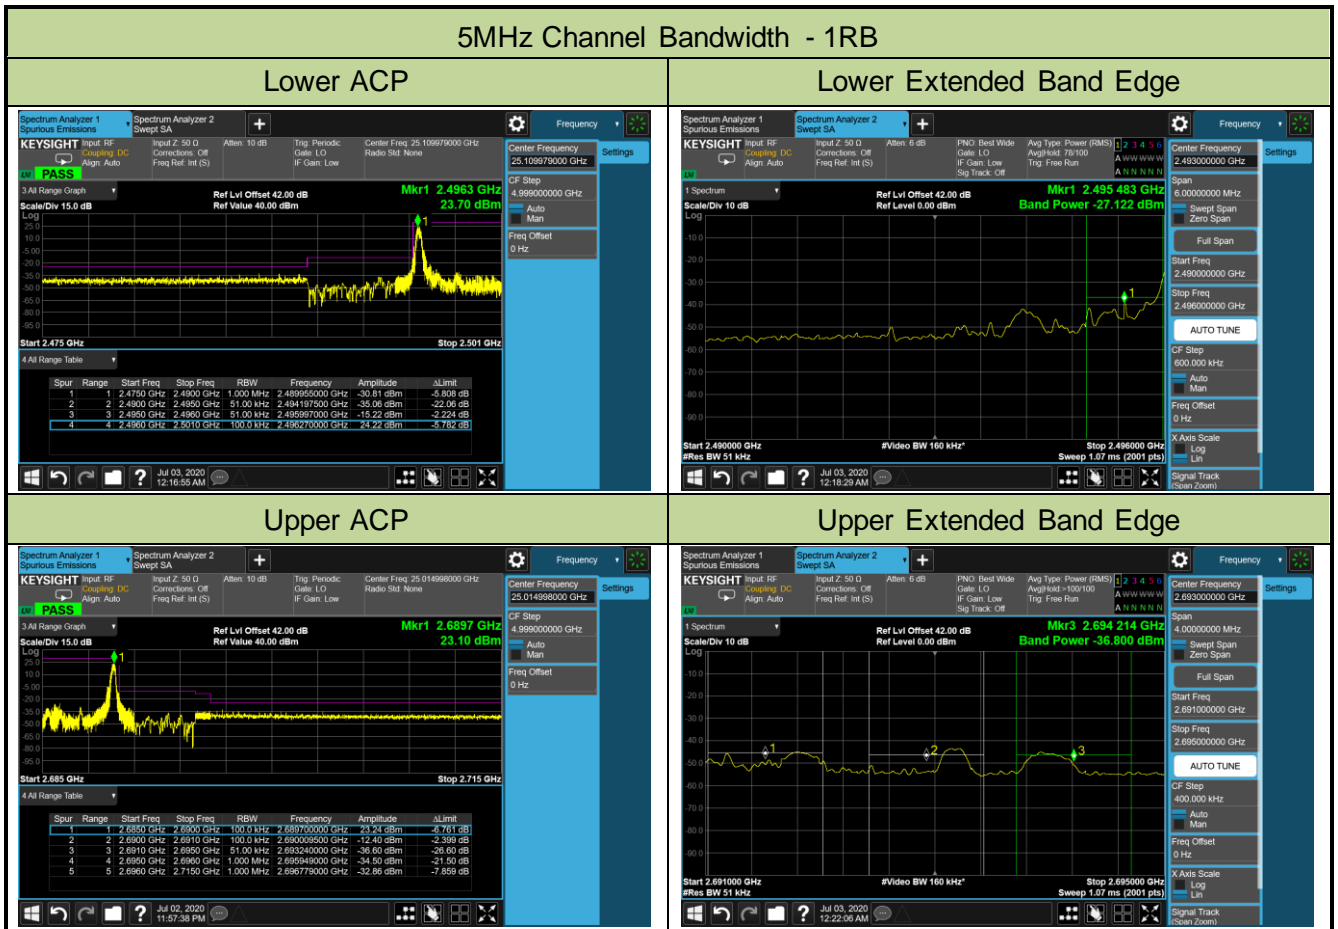

Lower ACP

Upper ACP

15MHz Channel Bandwidth - 1RB

Lower ACP

Upper ACP

20MHz Channel Bandwidth - 1RB

Lower ACP

Upper ACP

5MHz Channel Bandwidth - Full RB

Lower ACP

Upper ACP

10MHz Channel Bandwidth - Full RB

Lower ACP

Upper ACP

15MHz Channel Bandwidth - Full RB

Lower ACP

Upper ACP

Product	LTE-A Cat 12 M.2 Module	Test Engineer	Gordon Qi
Test Date	2020/07/02	Test Site	SR6
Test Band	Band 41	Test Result	Pass

10MHz Channel Bandwidth - 1RB

Lower ACP

Lower Extended Band Edge

Upper ACP