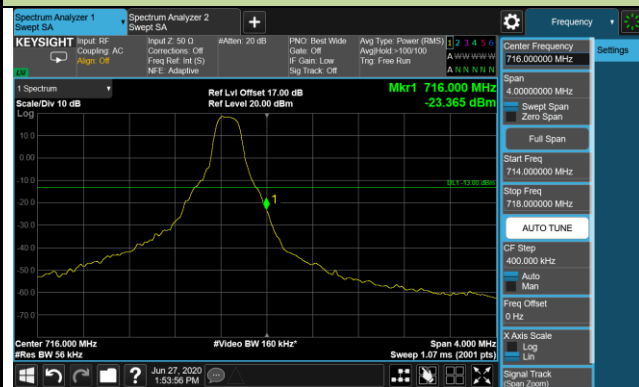

Upper ACP

Upper Extended Band Edge

Product	LTE-A Cat 12 M.2 Module	Test Engineer	Candy Luo
Test Date	2020/06/27	Test Site	SR6
Test Band	Band 12	Test Result	Pass

3MHz Channel Bandwidth 1RB

Lower ACP

Lower Extended Band Edge

Upper ACP

Upper Extended Band Edge

5MHz Channel Bandwidth 1RB

Lower ACP

Lower Extended Band Edge

Upper ACP

Upper Extended Band Edge

10MHz Channel Bandwidth 1RB

Lower ACP

Lower Extended Band Edge

Upper ACP

Upper Extended Band Edge

1.4MHz Channel Bandwidth Full RB

Lower ACP

Lower Extended Band Edge

Upper ACP