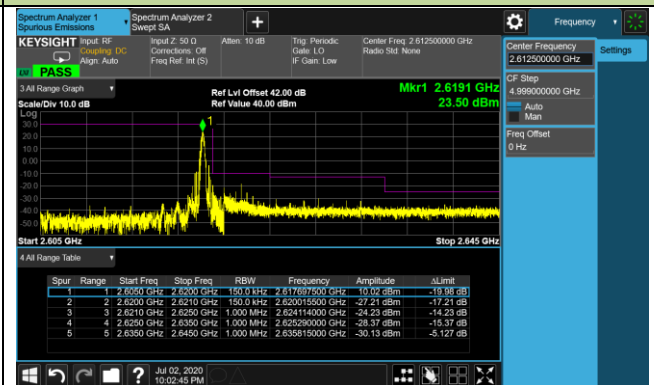

Lower ACP

Upper ACP

10MHz Channel Bandwidth Full RB

Middle ACP

Product	LTE-A Cat 12 M.2 Module	Test Engineer	Candy Luo
Test Date	2020/07/02	Test Site	SR6
Test Band	Band 38	Test Result	Pass

10MHz Channel Bandwidth - 1RB

Lower ACP

Upper ACP

15MHz Channel Bandwidth - 1RB

Lower ACP

Upper ACP

20MHz Channel Bandwidth - 1RB

Lower ACP

Upper ACP

5MHz Channel Bandwidth - Full RB

Lower ACP

Upper ACP

10MHz Channel Bandwidth - Full RB

Lower ACP

Upper ACP

15MHz Channel Bandwidth - Full RB

Lower ACP