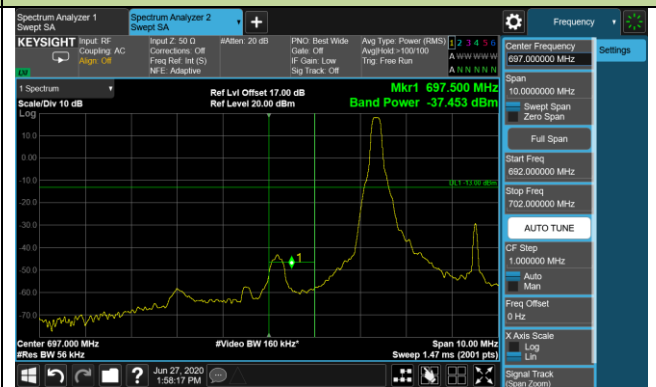

Upper ACP

Upper Extended Band Edge

Product	LTE-A Cat 12 M.2 Module	Test Engineer	Candy Luo
Test Date	2020/06/27	Test Site	SR6
Test Band	Band 12	Test Result	Pass

3MHz Channel Bandwidth 1RB

Lower ACP

Lower Extended Band Edge

Upper ACP

Upper Extended Band Edge

5MHz Channel Bandwidth 1RB

Lower ACP

Lower Extended Band Edge

Upper ACP

Upper Extended Band Edge

10MHz Channel Bandwidth 1RB

Lower ACP

Lower Extended Band Edge

Upper ACP

Upper Extended Band Edge

1.4MHz Channel Bandwidth Full RB

Lower ACP

Lower Extended Band Edge

Upper ACP