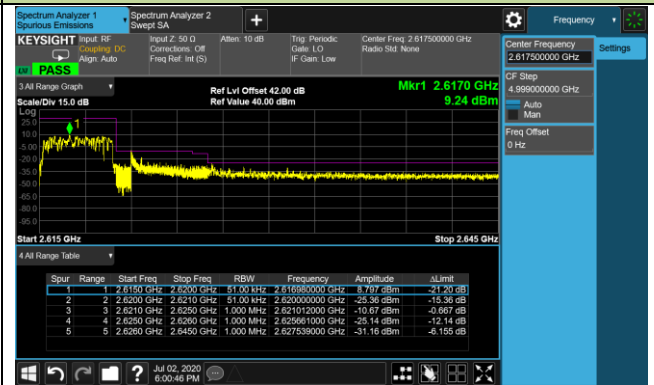

Lower ACP

Upper ACP

10MHz Channel Bandwidth Full RB

Middle ACP

Product	LTE-A Cat 12 M.2 Module	Test Engineer	Candy Luo
Test Date	2020/07/02	Test Site	SR6
Test Band	Band 38	Test Result	Pass

10MHz Channel Bandwidth - 1RB

Lower ACP

Upper ACP

15MHz Channel Bandwidth - 1RB

Lower ACP

Upper ACP

20MHz Channel Bandwidth - 1RB

Lower ACP

Upper ACP

5MHz Channel Bandwidth - Full RB

Lower ACP

Upper ACP

10MHz Channel Bandwidth - Full RB

Lower ACP

Upper ACP

15MHz Channel Bandwidth - Full RB

Lower ACP