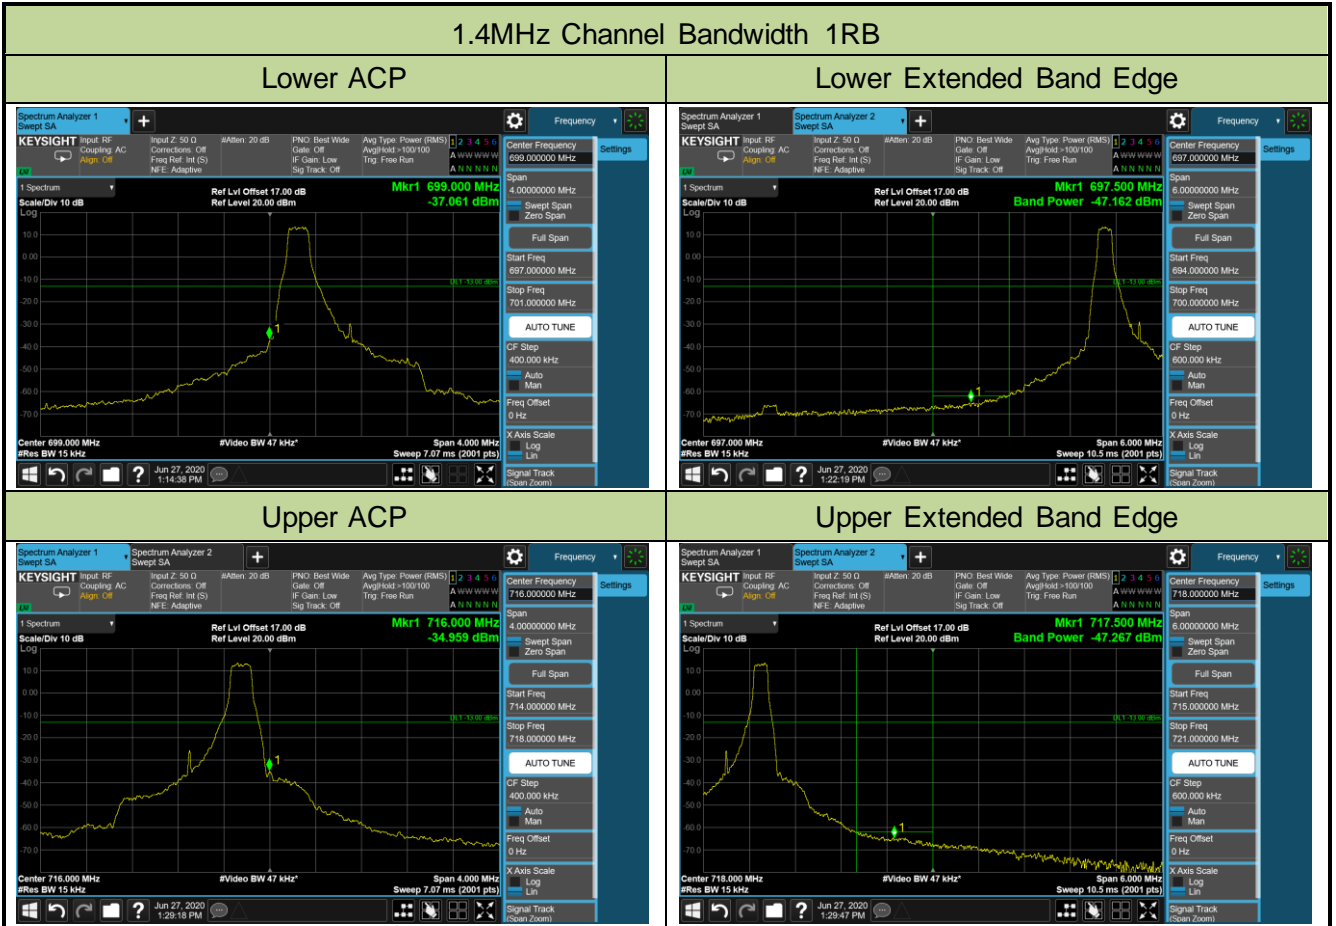

15MHz Channel Bandwidth - Full RB

Lower ACP

Lower Extended Band Edge

Upper ACP

Upper Extended Band Edge

20MHz Channel Bandwidth - Full RB

Lower ACP

Lower Extended Band Edge

Upper ACP

Upper Extended Band Edge

Product	LTE-A Cat 12 M.2 Module	Test Engineer	Candy Luo
Test Date	2020/06/27	Test Site	SR6
Test Band	Band 12	Test Result	Pass

3MHz Channel Bandwidth 1RB

Lower ACP

Lower Extended Band Edge

Upper ACP

Upper Extended Band Edge

5MHz Channel Bandwidth 1RB

Lower ACP

Lower Extended Band Edge

Upper ACP

Upper Extended Band Edge

10MHz Channel Bandwidth 1RB