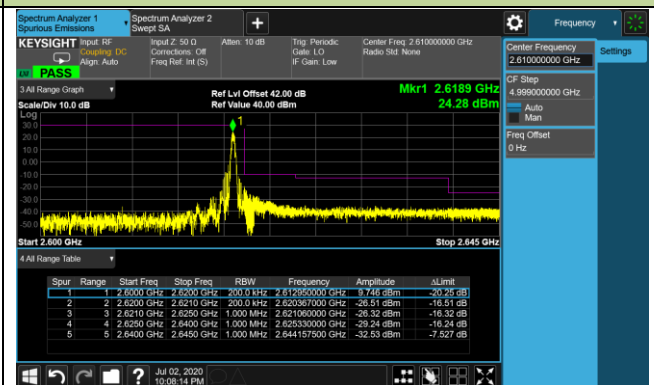

Lower ACP

Upper ACP

10MHz Channel Bandwidth Full RB

Middle ACP

Product	LTE-A Cat 12 M.2 Module	Test Engineer	Candy Luo
Test Date	2020/07/02	Test Site	SR6
Test Band	Band 38	Test Result	Pass

10MHz Channel Bandwidth - 1RB

Lower ACP

Upper ACP

15MHz Channel Bandwidth - 1RB

Lower ACP

Upper ACP

20MHz Channel Bandwidth - 1RB

Lower ACP

Upper ACP

5MHz Channel Bandwidth - Full RB

Lower ACP

Upper ACP

10MHz Channel Bandwidth - Full RB

Lower ACP

Upper ACP

15MHz Channel Bandwidth - Full RB

Lower ACP