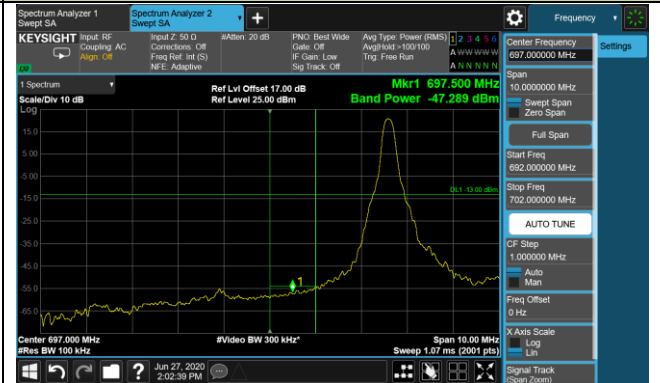

Upper ACP

Upper Extended Band Edge

Product	LTE-A Cat 12 M.2 Module	Test Engineer	Candy Luo
Test Date	2020/06/27	Test Site	SR6
Test Band	Band 12	Test Result	Pass

3MHz Channel Bandwidth 1RB

Lower ACP

Lower Extended Band Edge

Upper ACP

Upper Extended Band Edge

5MHz Channel Bandwidth 1RB

Lower ACP

Lower Extended Band Edge

Upper ACP

Upper Extended Band Edge

10MHz Channel Bandwidth 1RB

Lower ACP

Lower Extended Band Edge

Upper ACP

Upper Extended Band Edge

1.4MHz Channel Bandwidth Full RB

Lower ACP

Lower Extended Band Edge

Upper ACP