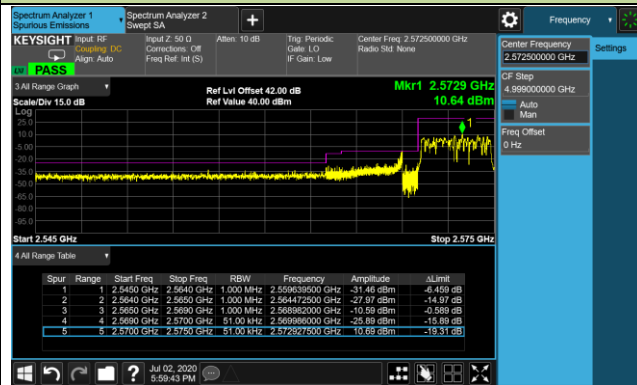

Lower ACP

Upper ACP

10MHz Channel Bandwidth Full RB

Middle ACP

Product	LTE-A Cat 12 M.2 Module	Test Engineer	Candy Luo
Test Date	2020/07/02	Test Site	SR6
Test Band	Band 38	Test Result	Pass

10MHz Channel Bandwidth - 1RB

Lower ACP

Upper ACP

15MHz Channel Bandwidth - 1RB

Lower ACP

Upper ACP

20MHz Channel Bandwidth - 1RB

Lower ACP

Upper ACP

5MHz Channel Bandwidth - Full RB

Lower ACP

Upper ACP

10MHz Channel Bandwidth - Full RB

Lower ACP

Upper ACP

15MHz Channel Bandwidth - Full RB

Lower ACP