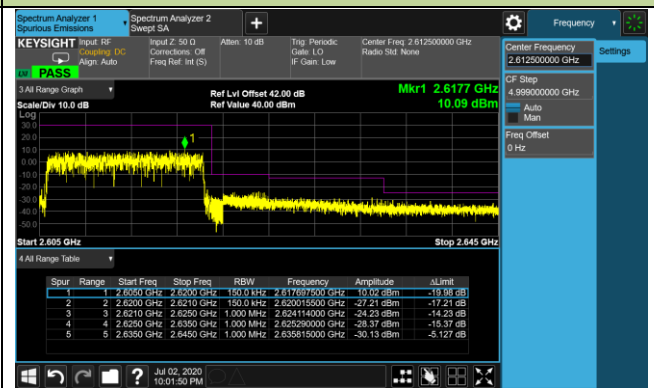

5MHz Channel Bandwidth - Full RB

Lower ACP

Upper ACP

10MHz Channel Bandwidth - Full RB

Lower ACP

Upper ACP

15MHz Channel Bandwidth - Full RB

Lower ACP

Upper ACP

Product	LTE-A Cat 12 M.2 Module	Test Engineer	Gordon Qi
Test Date	2020/07/02	Test Site	SR6
Test Band	Band 41	Test Result	Pass

10MHz Channel Bandwidth - 1RB

Lower ACP

Lower Extended Band Edge

Upper ACP