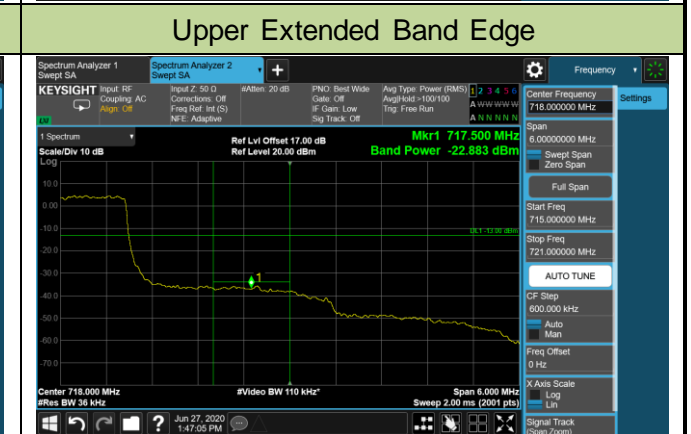

Upper ACP

Upper Extended Band Edge

5MHz Channel Bandwidth 1RB

Lower ACP

Lower Extended Band Edge

Upper ACP

Upper Extended Band Edge

10MHz Channel Bandwidth 1RB

Lower ACP

Lower Extended Band Edge

Upper ACP

Upper Extended Band Edge

1.4MHz Channel Bandwidth Full RB

Lower ACP

Lower Extended Band Edge

Upper ACP

Upper Extended Band Edge

3MHz Channel Bandwidth Full RB

5MHz Channel Bandwidth Full RB

10MHz Channel Bandwidth Full RB

Lower ACP

Lower Extended Band Edge

Upper ACP

Upper Extended Band Edge

Product	LTE-A Cat 12 M.2 Module	Test Engineer	Candy Luo
Test Date	2020/06/27	Test Site	SR6
Test Band	Band 13	Test Result	Pass

5MHz Channel Bandwidth 1RB

10MHz Channel Bandwidth 1RB

5MHz Channel Bandwidth Full RB