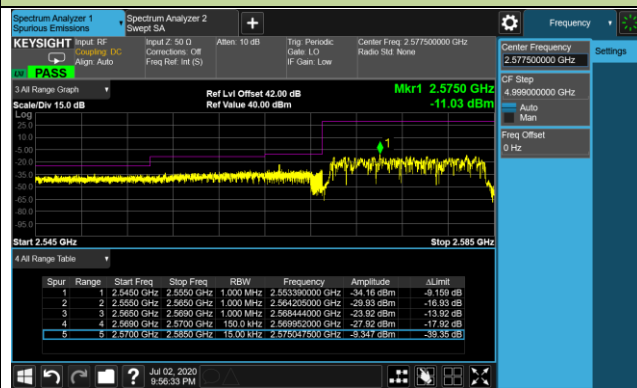

5MHz Channel Bandwidth - Full RB

Lower ACP

Upper ACP

10MHz Channel Bandwidth - Full RB

Lower ACP

Upper ACP

15MHz Channel Bandwidth - Full RB

Lower ACP

Upper ACP

Product	LTE-A Cat 12 M.2 Module	Test Engineer	Gordon Qi
Test Date	2020/07/02	Test Site	SR6
Test Band	Band 41	Test Result	Pass

10MHz Channel Bandwidth - 1RB

Lower ACP

Lower Extended Band Edge

Upper ACP