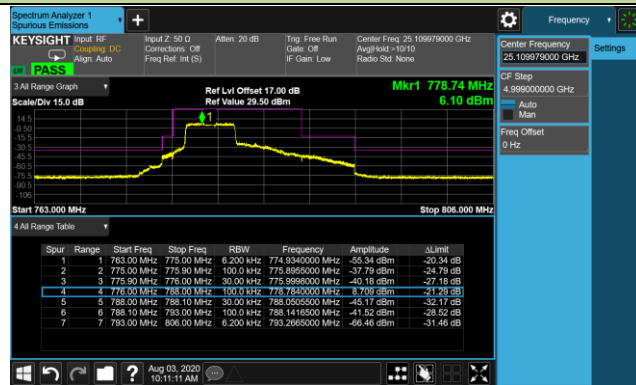

Upper Extended Band Edge

3MHz Channel Bandwidth Full RB

5MHz Channel Bandwidth Full RB

10MHz Channel Bandwidth Full RB

Lower ACP

Lower Extended Band Edge

Upper ACP

Upper Extended Band Edge

Product	LTE-A Cat 12 M.2 Module	Test Engineer	Candy Luo
Test Date	2020/06/27	Test Site	SR6
Test Band	Band 13	Test Result	Pass

5MHz Channel Bandwidth 1RB

10MHz Channel Bandwidth 1RB

5MHz Channel Bandwidth Full RB

Lower ACP

Upper ACP

10MHz Channel Bandwidth Full RB

Middle ACP

Product	LTE-A Cat 12 M.2 Module	Test Engineer	Candy Luo
Test Date	2020/07/02	Test Site	SR6
Test Band	Band 38	Test Result	Pass

10MHz Channel Bandwidth - 1RB

Lower ACP

Upper ACP

15MHz Channel Bandwidth - 1RB

Lower ACP

Upper ACP

20MHz Channel Bandwidth - 1RB

Lower ACP

Upper ACP