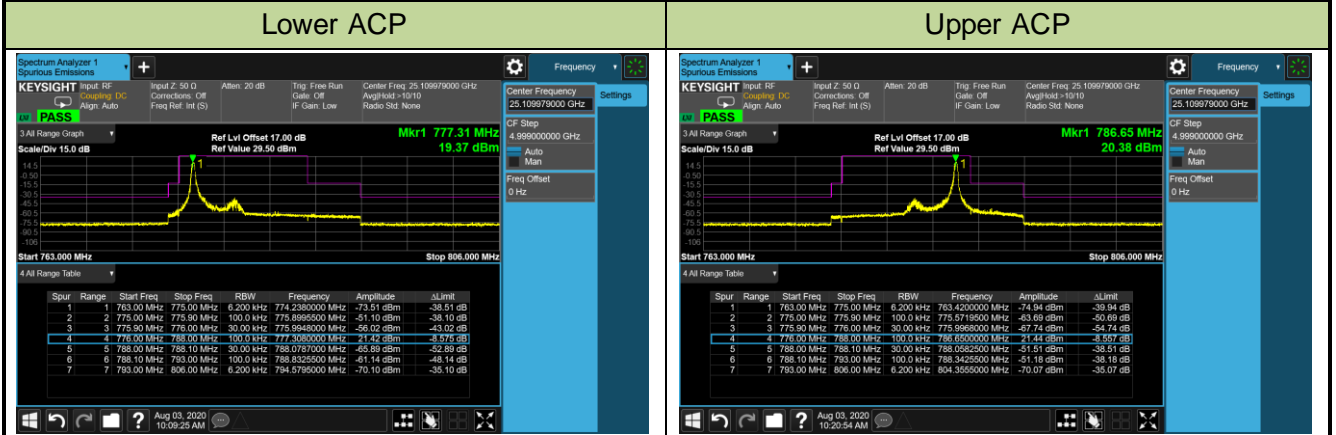

Lower ACP

Lower Extended Band Edge

Upper ACP

Upper Extended Band Edge

1.4MHz Channel Bandwidth Full RB

Lower ACP

Lower Extended Band Edge

Upper ACP

Upper Extended Band Edge

3MHz Channel Bandwidth Full RB

5MHz Channel Bandwidth Full RB

10MHz Channel Bandwidth Full RB

Lower ACP

Lower Extended Band Edge

Upper ACP

Upper Extended Band Edge

Product	LTE-A Cat 12 M.2 Module	Test Engineer	Candy Luo
Test Date	2020/06/27	Test Site	SR6
Test Band	Band 13	Test Result	Pass

5MHz Channel Bandwidth 1RB

10MHz Channel Bandwidth 1RB

5MHz Channel Bandwidth Full RB

Lower ACP

Upper ACP

10MHz Channel Bandwidth Full RB

Middle ACP

Product	LTE-A Cat 12 M.2 Module	Test Engineer	Candy Luo
Test Date	2020/07/02	Test Site	SR6
Test Band	Band 38	Test Result	Pass

10MHz Channel Bandwidth - 1RB