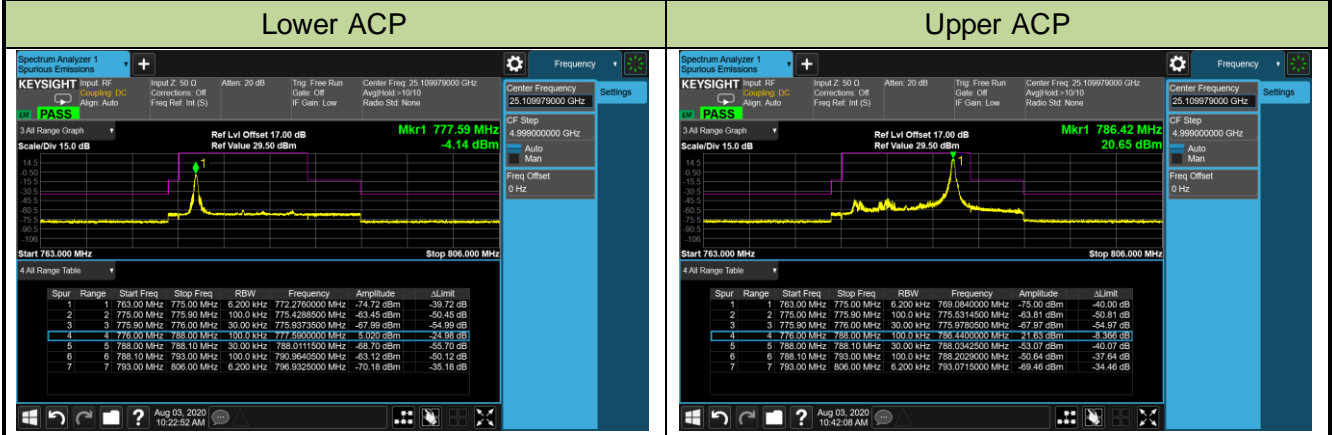

Lower ACP

Lower Extended Band Edge

Upper ACP

Upper Extended Band Edge

1.4MHz Channel Bandwidth Full RB

Lower ACP

Lower Extended Band Edge

Upper ACP

Upper Extended Band Edge

3MHz Channel Bandwidth Full RB

5MHz Channel Bandwidth Full RB

10MHz Channel Bandwidth Full RB

Lower ACP

Lower Extended Band Edge

Upper ACP

Upper Extended Band Edge

Product	LTE-A Cat 12 M.2 Module	Test Engineer	Candy Luo
Test Date	2020/06/27	Test Site	SR6
Test Band	Band 13	Test Result	Pass

5MHz Channel Bandwidth 1RB

10MHz Channel Bandwidth 1RB

5MHz Channel Bandwidth Full RB

Lower ACP

Upper ACP

10MHz Channel Bandwidth Full RB

Middle ACP

Product	LTE-A Cat 12 M.2 Module	Test Engineer	Candy Luo
Test Date	2020/07/02	Test Site	SR6
Test Band	Band 38	Test Result	Pass

10MHz Channel Bandwidth - 1RB