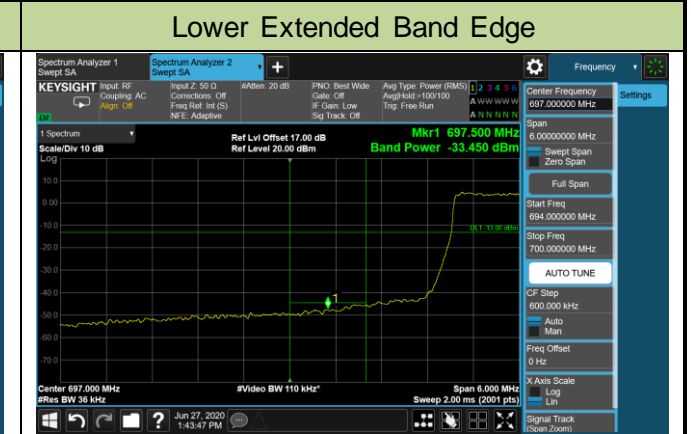

Upper ACP

Upper Extended Band Edge

5MHz Channel Bandwidth 1RB

Lower ACP

Lower Extended Band Edge

Upper ACP

Upper Extended Band Edge

10MHz Channel Bandwidth 1RB

Lower ACP

Lower Extended Band Edge

Upper ACP

Upper Extended Band Edge

1.4MHz Channel Bandwidth Full RB

Lower ACP

Lower Extended Band Edge

Upper ACP

Upper Extended Band Edge

3MHz Channel Bandwidth Full RB

5MHz Channel Bandwidth Full RB

10MHz Channel Bandwidth Full RB

Lower ACP

Lower Extended Band Edge

Upper ACP

Upper Extended Band Edge

Product	LTE-A Cat 12 M.2 Module	Test Engineer	Candy Luo
Test Date	2020/06/27	Test Site	SR6
Test Band	Band 13	Test Result	Pass

5MHz Channel Bandwidth 1RB

10MHz Channel Bandwidth 1RB

5MHz Channel Bandwidth Full RB