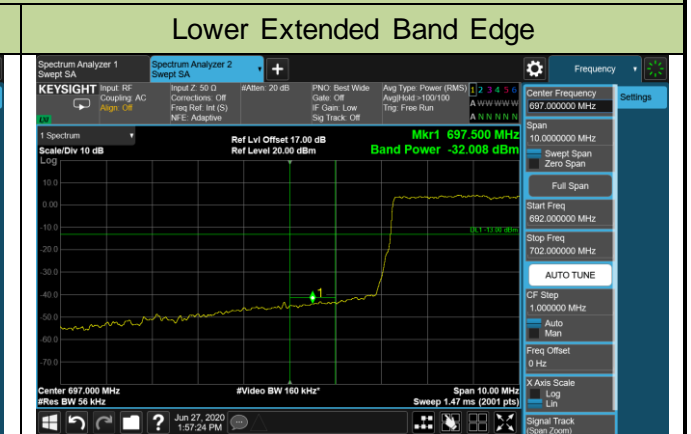

Upper ACP

Upper Extended Band Edge

5MHz Channel Bandwidth 1RB

Lower ACP

Lower Extended Band Edge

Upper ACP

Upper Extended Band Edge

10MHz Channel Bandwidth 1RB

Lower ACP

Lower Extended Band Edge

Upper ACP

Upper Extended Band Edge

1.4MHz Channel Bandwidth Full RB

Lower ACP

Lower Extended Band Edge

Upper ACP

Upper Extended Band Edge

3MHz Channel Bandwidth Full RB

5MHz Channel Bandwidth Full RB

10MHz Channel Bandwidth Full RB

Lower ACP

Lower Extended Band Edge

Upper ACP

Upper Extended Band Edge

Product	LTE-A Cat 12 M.2 Module	Test Engineer	Candy Luo
Test Date	2020/06/27	Test Site	SR6
Test Band	Band 13	Test Result	Pass

5MHz Channel Bandwidth 1RB

10MHz Channel Bandwidth 1RB

5MHz Channel Bandwidth Full RB