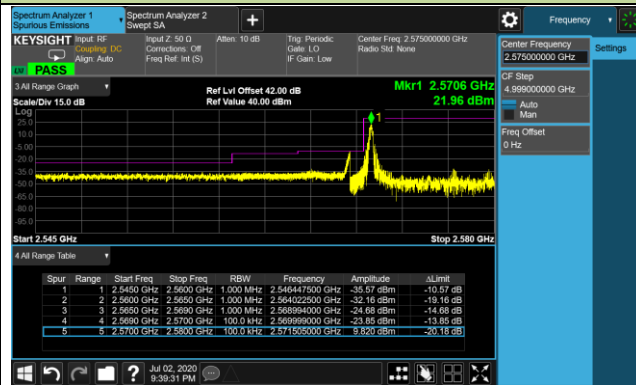

Product	LTE-A Cat 12 M.2 Module	Test Engineer	Candy Luo
Test Date	2020/06/27	Test Site	SR6
Test Band	Band 13	Test Result	Pass

5MHz Channel Bandwidth 1RB

10MHz Channel Bandwidth 1RB

5MHz Channel Bandwidth Full RB

Lower ACP

Upper ACP

10MHz Channel Bandwidth Full RB

Middle ACP

Product	LTE-A Cat 12 M.2 Module	Test Engineer	Candy Luo
Test Date	2020/07/02	Test Site	SR6
Test Band	Band 38	Test Result	Pass

10MHz Channel Bandwidth - 1RB

Lower ACP

Upper ACP

15MHz Channel Bandwidth - 1RB

Lower ACP

Upper ACP

20MHz Channel Bandwidth - 1RB

Lower ACP

Upper ACP