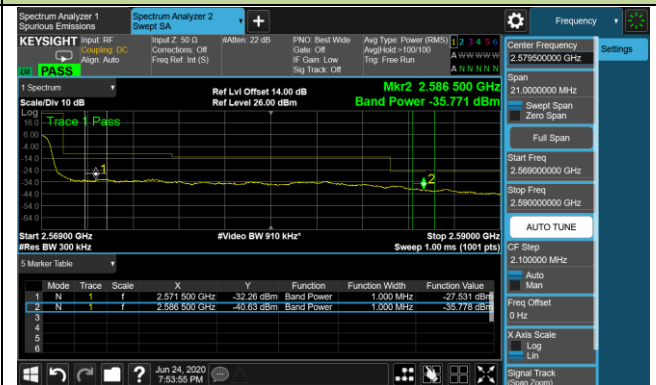

15MHz Channel Bandwidth - Full RB

Lower ACP

Lower Extended Band Edge

Upper ACP

Upper Extended Band Edge

20MHz Channel Bandwidth - Full RB

Lower ACP

Lower Extended Band Edge

Upper ACP

Upper Extended Band Edge

Product	LTE-A Cat 12 M.2 Module	Test Engineer	Candy Luo
Test Date	2020/06/27	Test Site	SR6
Test Band	Band 12	Test Result	Pass

3MHz Channel Bandwidth 1RB

Lower ACP

Lower Extended Band Edge

Upper ACP

Upper Extended Band Edge

5MHz Channel Bandwidth 1RB

Lower ACP

Lower Extended Band Edge

Upper ACP

Upper Extended Band Edge

10MHz Channel Bandwidth 1RB