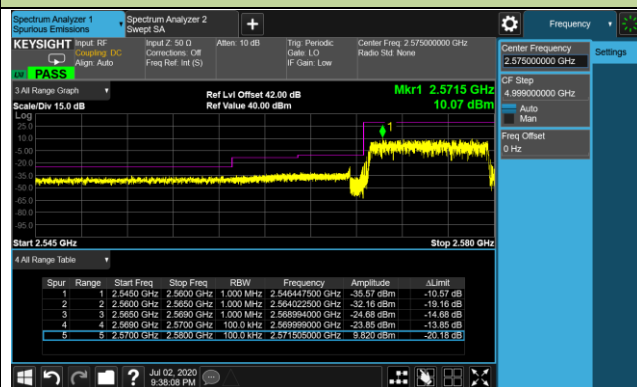

Lower ACP

Upper ACP

15MHz Channel Bandwidth - 1RB

Lower ACP

Upper ACP

20MHz Channel Bandwidth - 1RB

Lower ACP

Upper ACP

5MHz Channel Bandwidth - Full RB

Lower ACP

Upper ACP

10MHz Channel Bandwidth - Full RB

Lower ACP

Upper ACP

15MHz Channel Bandwidth - Full RB

Lower ACP

Upper ACP

Product	LTE-A Cat 12 M.2 Module	Test Engineer	Gordon Qi
Test Date	2020/07/02	Test Site	SR6
Test Band	Band 41	Test Result	Pass

10MHz Channel Bandwidth - 1RB

Lower ACP

Lower Extended Band Edge

Upper ACP