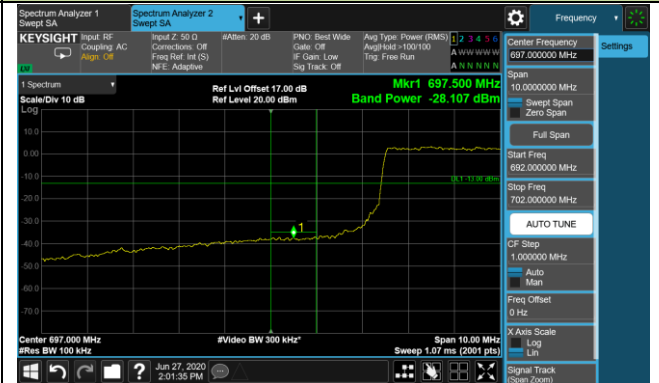

Lower ACP

Lower Extended Band Edge

Upper ACP

Upper Extended Band Edge

1.4MHz Channel Bandwidth Full RB

Lower ACP

Lower Extended Band Edge

Upper ACP

Upper Extended Band Edge

3MHz Channel Bandwidth Full RB

5MHz Channel Bandwidth Full RB

10MHz Channel Bandwidth Full RB

Lower ACP

Lower Extended Band Edge

Upper ACP

Upper Extended Band Edge

Product	LTE-A Cat 12 M.2 Module	Test Engineer	Candy Luo
Test Date	2020/06/27	Test Site	SR6
Test Band	Band 13	Test Result	Pass

5MHz Channel Bandwidth 1RB

10MHz Channel Bandwidth 1RB

5MHz Channel Bandwidth Full RB

Lower ACP

Upper ACP

10MHz Channel Bandwidth Full RB

Middle ACP

Product	LTE-A Cat 12 M.2 Module	Test Engineer	Candy Luo
Test Date	2020/07/02	Test Site	SR6
Test Band	Band 38	Test Result	Pass

10MHz Channel Bandwidth - 1RB