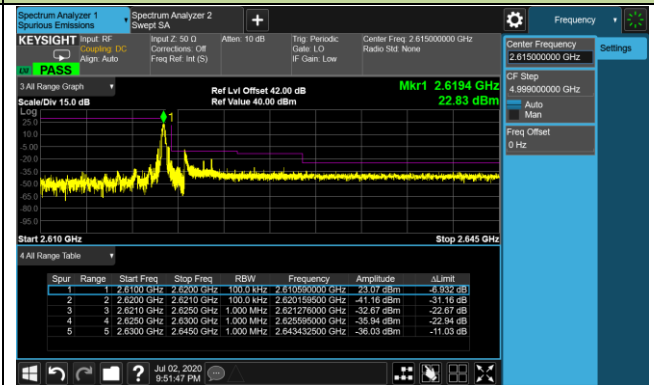

Product	LTE-A Cat 12 M.2 Module	Test Engineer	Candy Luo
Test Date	2020/06/27	Test Site	SR6
Test Band	Band 13	Test Result	Pass

5MHz Channel Bandwidth 1RB

10MHz Channel Bandwidth 1RB

5MHz Channel Bandwidth Full RB

Lower ACP

Upper ACP

10MHz Channel Bandwidth Full RB

Middle ACP

Product	LTE-A Cat 12 M.2 Module	Test Engineer	Candy Luo
Test Date	2020/07/02	Test Site	SR6
Test Band	Band 38	Test Result	Pass

10MHz Channel Bandwidth - 1RB

Lower ACP

Upper ACP

15MHz Channel Bandwidth - 1RB

Lower ACP

Upper ACP

20MHz Channel Bandwidth - 1RB

Lower ACP

Upper ACP