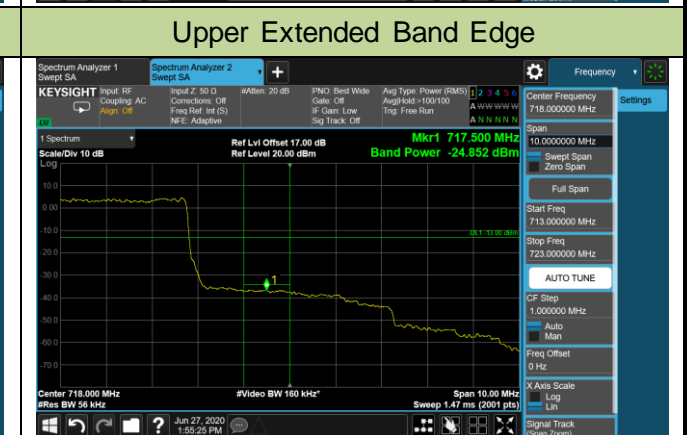

Upper ACP

Upper Extended Band Edge

5MHz Channel Bandwidth 1RB

Lower ACP

Lower Extended Band Edge

Upper ACP

Upper Extended Band Edge

10MHz Channel Bandwidth 1RB

Lower ACP

Lower Extended Band Edge

Upper ACP

Upper Extended Band Edge

1.4MHz Channel Bandwidth Full RB

Lower ACP

Lower Extended Band Edge

Upper ACP

Upper Extended Band Edge

3MHz Channel Bandwidth Full RB

5MHz Channel Bandwidth Full RB

10MHz Channel Bandwidth Full RB

Lower ACP

Lower Extended Band Edge

Upper ACP

Upper Extended Band Edge

Product	LTE-A Cat 12 M.2 Module	Test Engineer	Candy Luo
Test Date	2020/06/27	Test Site	SR6
Test Band	Band 13	Test Result	Pass

5MHz Channel Bandwidth 1RB

10MHz Channel Bandwidth 1RB

5MHz Channel Bandwidth Full RB