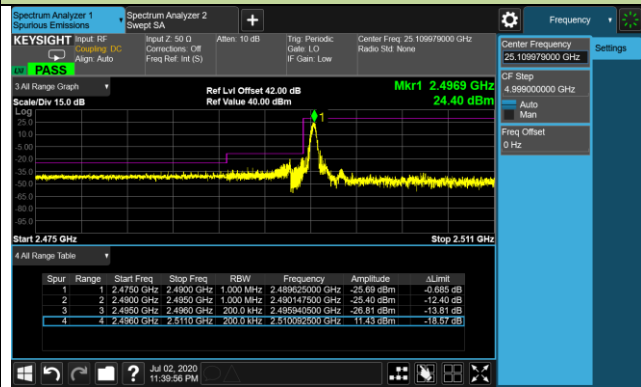

5MHz Channel Bandwidth - Full RB

Lower ACP

Upper ACP

10MHz Channel Bandwidth - Full RB

Lower ACP

Upper ACP

15MHz Channel Bandwidth - Full RB

Lower ACP

Upper ACP

Product	LTE-A Cat 12 M.2 Module	Test Engineer	Gordon Qi
Test Date	2020/07/02	Test Site	SR6
Test Band	Band 41	Test Result	Pass

10MHz Channel Bandwidth - 1RB

Lower ACP

Lower Extended Band Edge

Upper ACP

15MHz Channel Bandwidth - 1RB

Lower ACP

Upper ACP