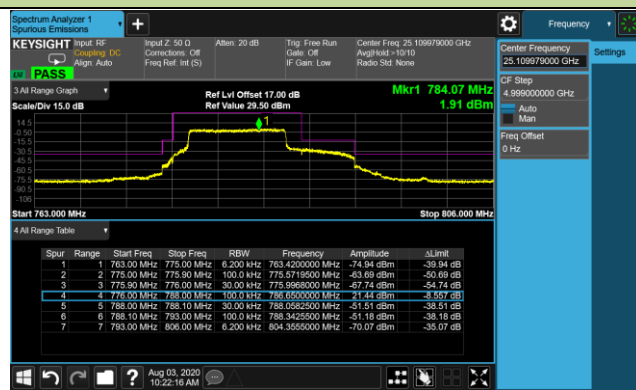

Product	LTE-A Cat 12 M.2 Module	Test Engineer	Candy Luo
Test Date	2020/06/27	Test Site	SR6
Test Band	Band 13	Test Result	Pass

5MHz Channel Bandwidth 1RB

10MHz Channel Bandwidth 1RB

5MHz Channel Bandwidth Full RB

Lower ACP

Upper ACP

10MHz Channel Bandwidth Full RB

Middle ACP

Product	LTE-A Cat 12 M.2 Module	Test Engineer	Candy Luo
Test Date	2020/07/02	Test Site	SR6
Test Band	Band 38	Test Result	Pass

10MHz Channel Bandwidth - 1RB

Lower ACP

Upper ACP

15MHz Channel Bandwidth - 1RB

Lower ACP

Upper ACP

20MHz Channel Bandwidth - 1RB

Lower ACP

Upper ACP