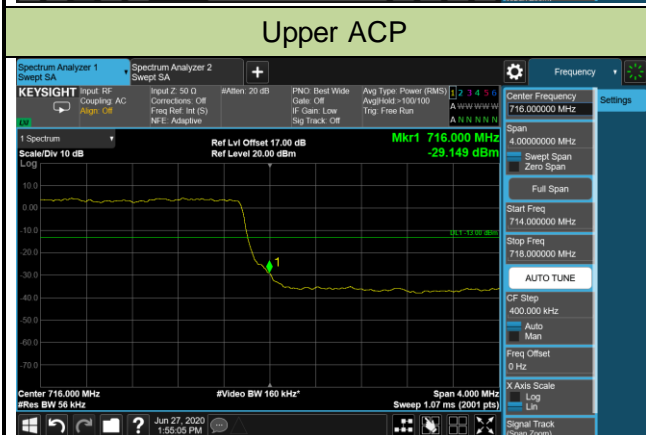

Upper ACP

Upper Extended Band Edge

5MHz Channel Bandwidth 1RB

Lower ACP

Lower Extended Band Edge

Upper ACP

Upper Extended Band Edge

10MHz Channel Bandwidth 1RB

Lower ACP

Lower Extended Band Edge

Upper ACP

Upper Extended Band Edge

1.4MHz Channel Bandwidth Full RB

Lower ACP

Lower Extended Band Edge

Upper ACP

Upper Extended Band Edge

3MHz Channel Bandwidth Full RB

5MHz Channel Bandwidth Full RB

10MHz Channel Bandwidth Full RB

Lower ACP

Lower Extended Band Edge

Upper ACP

Upper Extended Band Edge

Product	LTE-A Cat 12 M.2 Module	Test Engineer	Candy Luo
Test Date	2020/06/27	Test Site	SR6
Test Band	Band 13	Test Result	Pass

5MHz Channel Bandwidth 1RB

10MHz Channel Bandwidth 1RB

5MHz Channel Bandwidth Full RB