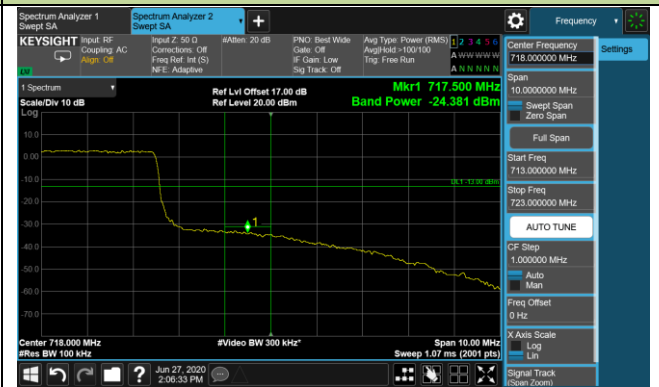

Lower ACP

Lower Extended Band Edge

Upper ACP

Upper Extended Band Edge

1.4MHz Channel Bandwidth Full RB

Lower ACP

Lower Extended Band Edge

Upper ACP

Upper Extended Band Edge

3MHz Channel Bandwidth Full RB

5MHz Channel Bandwidth Full RB

10MHz Channel Bandwidth Full RB

Lower ACP

Lower Extended Band Edge

Upper ACP

Upper Extended Band Edge

Product	LTE-A Cat 12 M.2 Module	Test Engineer	Candy Luo
Test Date	2020/06/27	Test Site	SR6
Test Band	Band 13	Test Result	Pass

5MHz Channel Bandwidth 1RB

10MHz Channel Bandwidth 1RB

5MHz Channel Bandwidth Full RB

Lower ACP

Upper ACP

10MHz Channel Bandwidth Full RB

Middle ACP

Product	LTE-A Cat 12 M.2 Module	Test Engineer	Candy Luo
Test Date	2020/07/02	Test Site	SR6
Test Band	Band 38	Test Result	Pass

10MHz Channel Bandwidth - 1RB