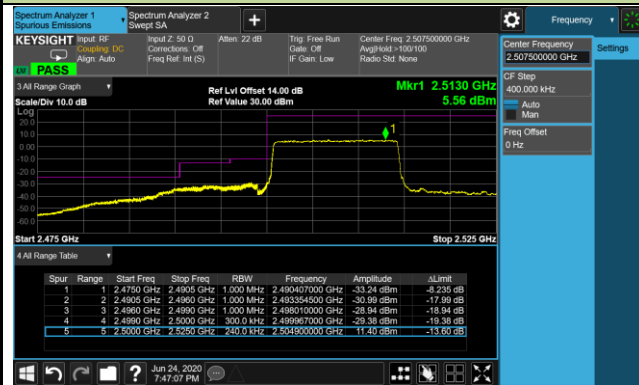

15MHz Channel Bandwidth - Full RB

Lower ACP

Lower Extended Band Edge

Upper ACP

Upper Extended Band Edge

20MHz Channel Bandwidth - Full RB

Lower ACP

Lower Extended Band Edge

Upper ACP

Upper Extended Band Edge

Product	LTE-A Cat 12 M.2 Module	Test Engineer	Candy Luo
Test Date	2020/06/27	Test Site	SR6
Test Band	Band 12	Test Result	Pass

3MHz Channel Bandwidth 1RB

Lower ACP

Lower Extended Band Edge

Upper ACP

Upper Extended Band Edge

5MHz Channel Bandwidth 1RB

Lower ACP

Lower Extended Band Edge

Upper ACP

Upper Extended Band Edge

10MHz Channel Bandwidth 1RB