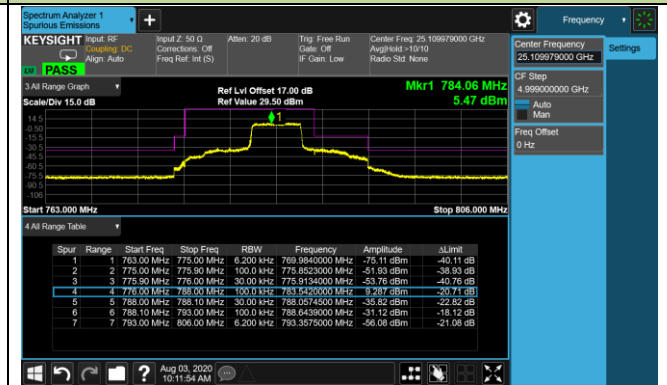

Upper Extended Band Edge

3MHz Channel Bandwidth Full RB

5MHz Channel Bandwidth Full RB

10MHz Channel Bandwidth Full RB

Lower ACP

Lower Extended Band Edge

Upper ACP

Upper Extended Band Edge

Product	LTE-A Cat 12 M.2 Module	Test Engineer	Candy Luo
Test Date	2020/06/27	Test Site	SR6
Test Band	Band 13	Test Result	Pass

5MHz Channel Bandwidth 1RB

10MHz Channel Bandwidth 1RB

5MHz Channel Bandwidth Full RB

Lower ACP

Upper ACP

10MHz Channel Bandwidth Full RB

Middle ACP

Product	LTE-A Cat 12 M.2 Module	Test Engineer	Candy Luo
Test Date	2020/07/02	Test Site	SR6
Test Band	Band 38	Test Result	Pass

10MHz Channel Bandwidth - 1RB

Lower ACP

Upper ACP

15MHz Channel Bandwidth - 1RB

Lower ACP

Upper ACP

20MHz Channel Bandwidth - 1RB

Lower ACP

Upper ACP