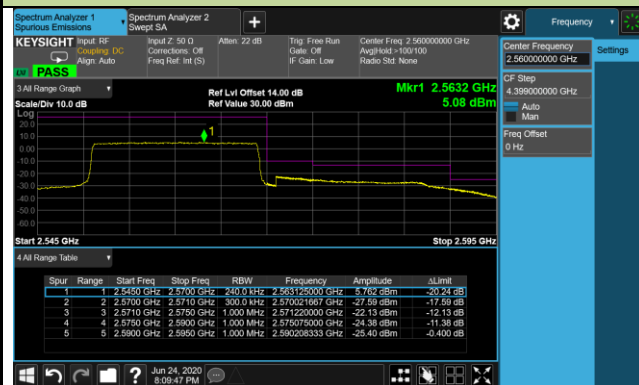

15MHz Channel Bandwidth - Full RB

Lower ACP

Lower Extended Band Edge

Upper ACP

Upper Extended Band Edge

20MHz Channel Bandwidth - Full RB

Lower ACP

Lower Extended Band Edge

Upper ACP

Upper Extended Band Edge

Product	LTE-A Cat 12 M.2 Module	Test Engineer	Candy Luo
Test Date	2020/06/27	Test Site	SR6
Test Band	Band 12	Test Result	Pass

3MHz Channel Bandwidth 1RB

Lower ACP

Lower Extended Band Edge

Upper ACP

Upper Extended Band Edge

5MHz Channel Bandwidth 1RB

Lower ACP

Lower Extended Band Edge

Upper ACP

Upper Extended Band Edge

10MHz Channel Bandwidth 1RB