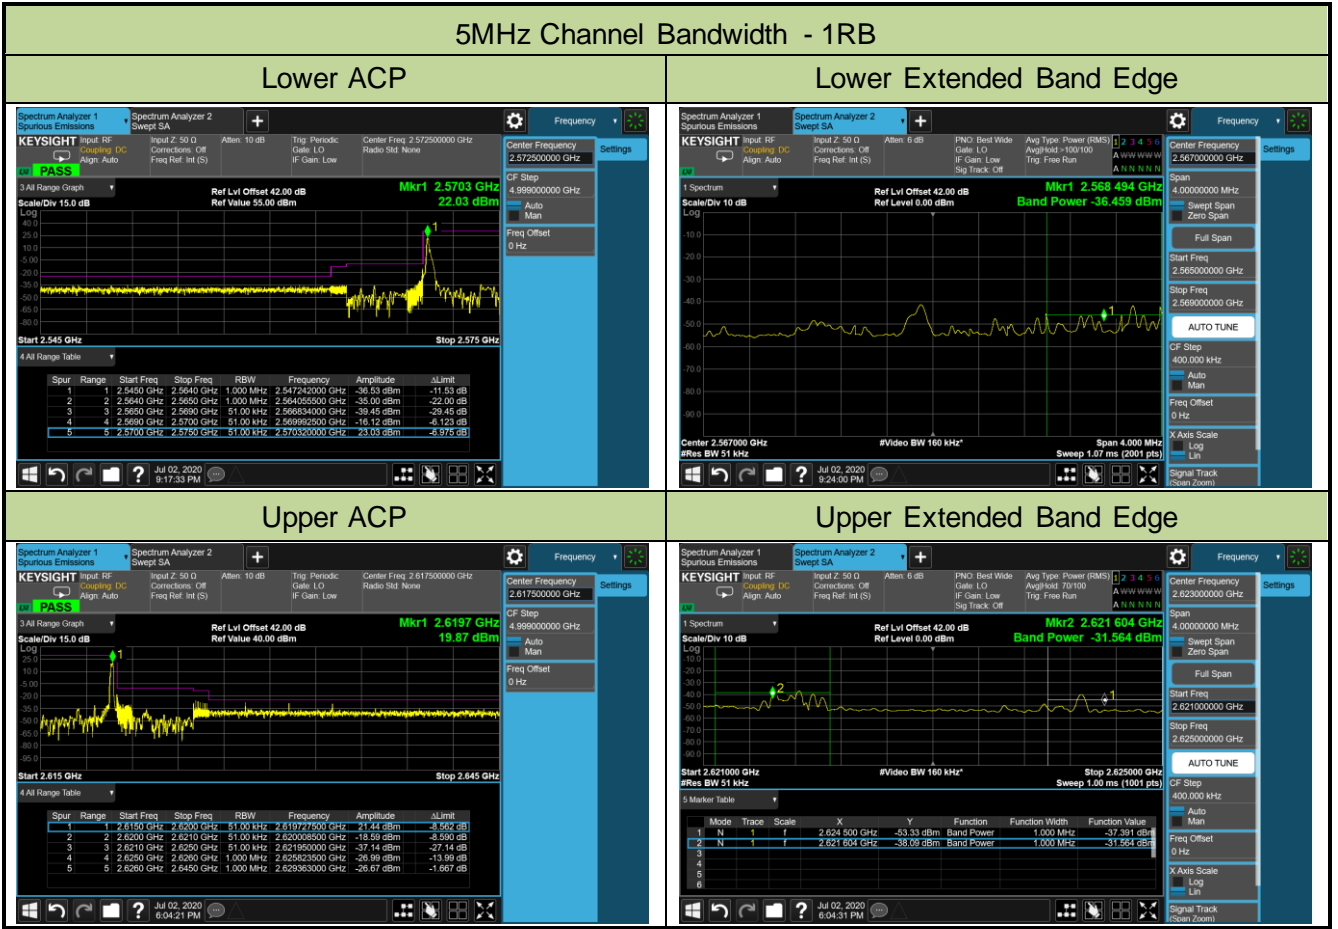

Product	LTE-A Cat 12 M.2 Module	Test Engineer	Candy Luo
Test Date	2020/06/27	Test Site	SR6
Test Band	Band 13	Test Result	Pass

5MHz Channel Bandwidth 1RB

10MHz Channel Bandwidth 1RB

5MHz Channel Bandwidth Full RB

Lower ACP

Upper ACP

10MHz Channel Bandwidth Full RB

Middle ACP

Product	LTE-A Cat 12 M.2 Module	Test Engineer	Candy Luo
Test Date	2020/07/02	Test Site	SR6
Test Band	Band 38	Test Result	Pass

10MHz Channel Bandwidth - 1RB

Lower ACP

Upper ACP

15MHz Channel Bandwidth - 1RB

Lower ACP

Upper ACP

20MHz Channel Bandwidth - 1RB

Lower ACP

Upper ACP