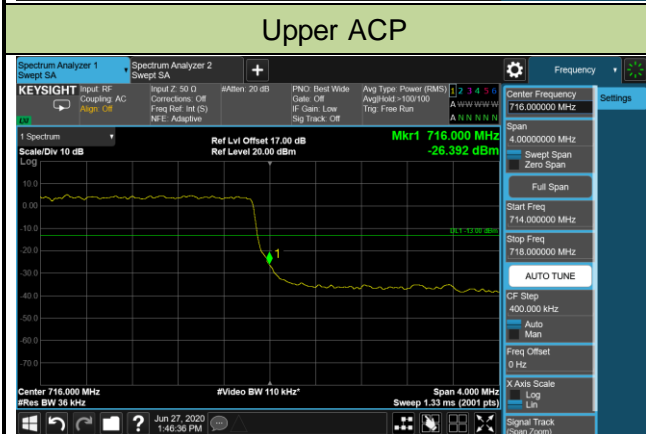

Upper ACP

Upper Extended Band Edge

5MHz Channel Bandwidth 1RB

Lower ACP

Lower Extended Band Edge

Upper ACP

Upper Extended Band Edge

10MHz Channel Bandwidth 1RB

Lower ACP

Lower Extended Band Edge

Upper ACP

Upper Extended Band Edge

1.4MHz Channel Bandwidth Full RB

Lower ACP

Lower Extended Band Edge

Upper ACP

Upper Extended Band Edge

3MHz Channel Bandwidth Full RB

5MHz Channel Bandwidth Full RB

10MHz Channel Bandwidth Full RB

Lower ACP

Lower Extended Band Edge

Upper ACP

Upper Extended Band Edge

Product	LTE-A Cat 12 M.2 Module	Test Engineer	Candy Luo
Test Date	2020/06/27	Test Site	SR6
Test Band	Band 13	Test Result	Pass

5MHz Channel Bandwidth 1RB

10MHz Channel Bandwidth 1RB

5MHz Channel Bandwidth Full RB