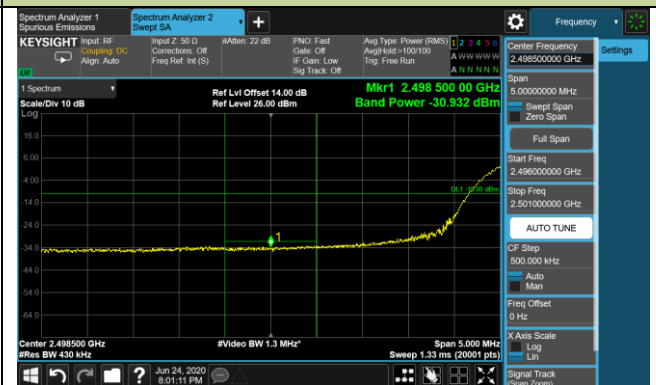

15MHz Channel Bandwidth - Full RB

Lower ACP

Lower Extended Band Edge

Upper ACP

Upper Extended Band Edge

20MHz Channel Bandwidth - Full RB

Lower ACP

Lower Extended Band Edge

Upper ACP

Upper Extended Band Edge

Product	LTE-A Cat 12 M.2 Module	Test Engineer	Candy Luo
Test Date	2020/06/27	Test Site	SR6
Test Band	Band 12	Test Result	Pass

3MHz Channel Bandwidth 1RB

Lower ACP

Lower Extended Band Edge

Upper ACP

Upper Extended Band Edge

5MHz Channel Bandwidth 1RB

Lower ACP

Lower Extended Band Edge

Upper ACP

Upper Extended Band Edge

10MHz Channel Bandwidth 1RB