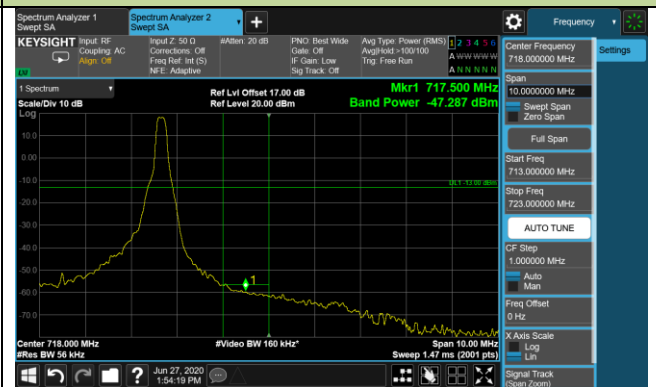

Upper ACP

Upper Extended Band Edge

Product	LTE-A Cat 12 M.2 Module	Test Engineer	Candy Luo
Test Date	2020/06/27	Test Site	SR6
Test Band	Band 12	Test Result	Pass

3MHz Channel Bandwidth 1RB

Lower ACP

Lower Extended Band Edge

Upper ACP

Upper Extended Band Edge

5MHz Channel Bandwidth 1RB

Lower ACP

Lower Extended Band Edge

Upper ACP

Upper Extended Band Edge

10MHz Channel Bandwidth 1RB

Lower ACP

Lower Extended Band Edge

Upper ACP

Upper Extended Band Edge

1.4MHz Channel Bandwidth Full RB

Lower ACP

Lower Extended Band Edge

Upper ACP