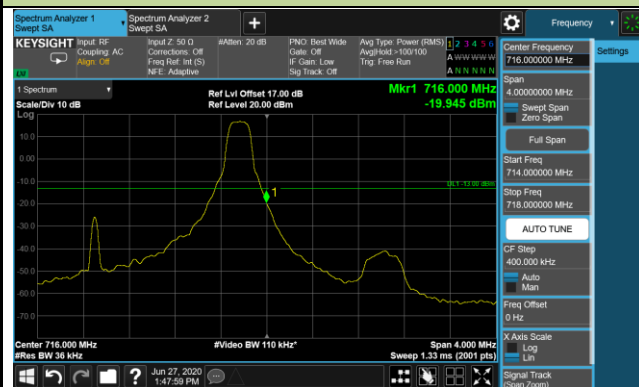

15MHz Channel Bandwidth - Full RB

Lower ACP

Lower Extended Band Edge

Upper ACP

Upper Extended Band Edge

20MHz Channel Bandwidth - Full RB

Lower ACP

Lower Extended Band Edge

Upper ACP

Upper Extended Band Edge

Product	LTE-A Cat 12 M.2 Module	Test Engineer	Candy Luo
Test Date	2020/06/27	Test Site	SR6
Test Band	Band 12	Test Result	Pass

3MHz Channel Bandwidth 1RB

Lower ACP

Lower Extended Band Edge

Upper ACP

Upper Extended Band Edge

5MHz Channel Bandwidth 1RB

Lower ACP

Lower Extended Band Edge

Upper ACP

Upper Extended Band Edge

10MHz Channel Bandwidth 1RB

Lower ACP

Lower Extended Band Edge

Upper ACP

Upper Extended Band Edge

1.4MHz Channel Bandwidth Full RB

Lower ACP

Lower Extended Band Edge

Upper ACP