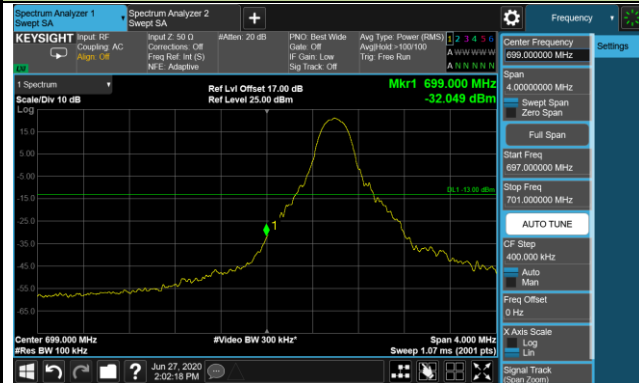

Upper ACP

Upper Extended Band Edge

Product	LTE-A Cat 12 M.2 Module	Test Engineer	Candy Luo
Test Date	2020/06/27	Test Site	SR6
Test Band	Band 12	Test Result	Pass

3MHz Channel Bandwidth 1RB

Lower ACP

Lower Extended Band Edge

Upper ACP

Upper Extended Band Edge

5MHz Channel Bandwidth 1RB

Lower ACP

Lower Extended Band Edge

Upper ACP

Upper Extended Band Edge

10MHz Channel Bandwidth 1RB

Lower ACP

Lower Extended Band Edge

Upper ACP

Upper Extended Band Edge

1.4MHz Channel Bandwidth Full RB

Lower ACP

Lower Extended Band Edge

Upper ACP