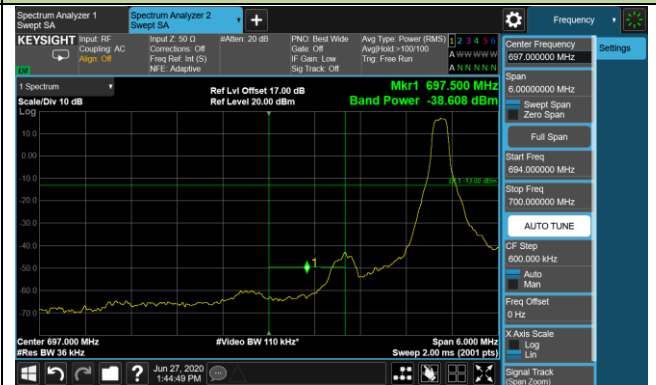

15MHz Channel Bandwidth - Full RB

Lower ACP

Lower Extended Band Edge

Upper ACP

Upper Extended Band Edge

20MHz Channel Bandwidth - Full RB

Lower ACP

Lower Extended Band Edge

Upper ACP

Upper Extended Band Edge

Product	LTE-A Cat 12 M.2 Module	Test Engineer	Candy Luo
Test Date	2020/06/27	Test Site	SR6
Test Band	Band 12	Test Result	Pass

3MHz Channel Bandwidth 1RB

Lower ACP

Lower Extended Band Edge

Upper ACP

Upper Extended Band Edge

5MHz Channel Bandwidth 1RB

Lower ACP

Lower Extended Band Edge

Upper ACP

Upper Extended Band Edge

10MHz Channel Bandwidth 1RB

Lower ACP

Lower Extended Band Edge

Upper ACP

Upper Extended Band Edge

1.4MHz Channel Bandwidth Full RB

Lower ACP

Lower Extended Band Edge

Upper ACP