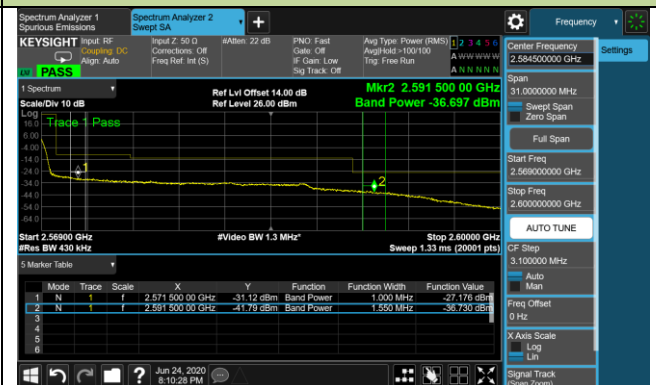

15MHz Channel Bandwidth - Full RB

Lower ACP

Lower Extended Band Edge

Upper ACP

Upper Extended Band Edge

20MHz Channel Bandwidth - Full RB

Lower ACP

Lower Extended Band Edge

Upper ACP

Upper Extended Band Edge

Product	LTE-A Cat 12 M.2 Module	Test Engineer	Candy Luo
Test Date	2020/06/27	Test Site	SR6
Test Band	Band 12	Test Result	Pass

3MHz Channel Bandwidth 1RB

Lower ACP

Lower Extended Band Edge

Upper ACP

Upper Extended Band Edge

5MHz Channel Bandwidth 1RB

Lower ACP

Lower Extended Band Edge

Upper ACP

Upper Extended Band Edge

10MHz Channel Bandwidth 1RB