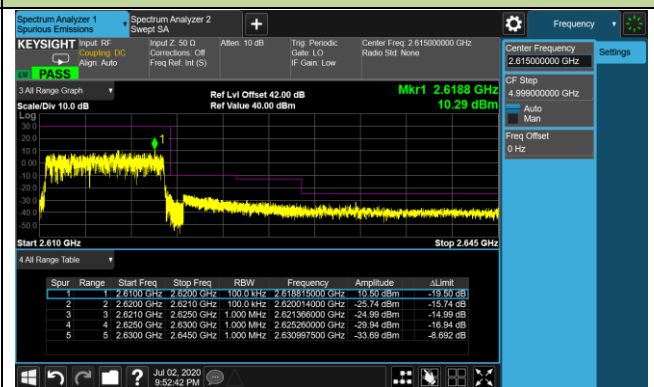

5MHz Channel Bandwidth - Full RB

Lower ACP

Upper ACP

10MHz Channel Bandwidth - Full RB

Lower ACP

Upper ACP

15MHz Channel Bandwidth - Full RB

Lower ACP

Upper ACP

Product	LTE-A Cat 12 M.2 Module	Test Engineer	Gordon Qi
Test Date	2020/07/02	Test Site	SR6
Test Band	Band 41	Test Result	Pass

10MHz Channel Bandwidth - 1RB

Lower ACP

Lower Extended Band Edge

Upper ACP