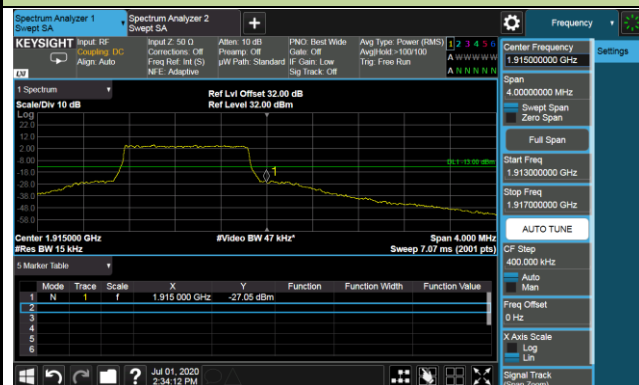

Upper Band Edge