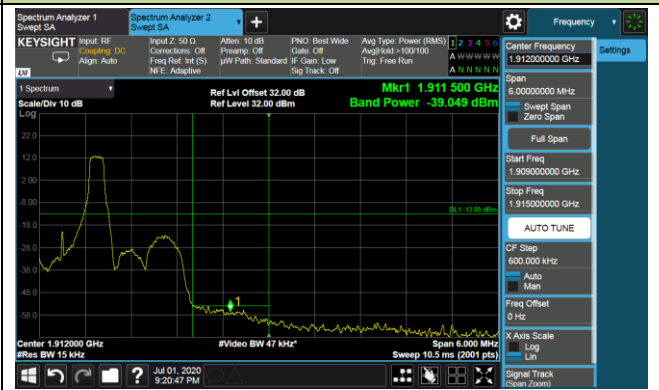

Upper Extended Band Edge