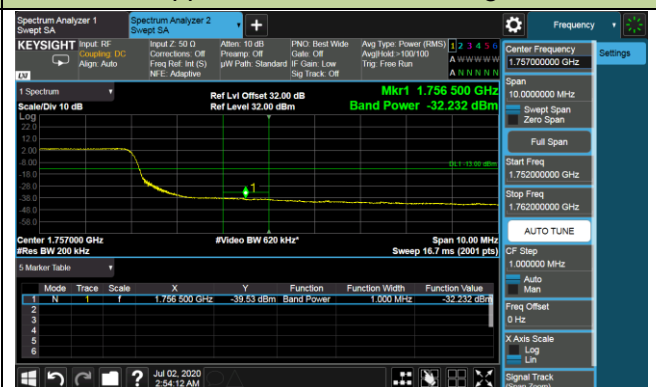

Upper Extended Band Edge

20MHz Channel Bandwidth - Full RB

Upper Band Edge

Upper Extended Band Edge

Product	LTE-A Cat 12 M.2 Module	Test Engineer	Candy Luo
Test Date	2020/07/02	Test Site	SR6
Test Band	Band 5/26	Test Result	Pass

1.4MHz Channel Bandwidth - 1RB

Lower Band Edge

Lower Extended Band Edge

Upper Band Edge

Upper Extended Band Edge

3MHz Channel Bandwidth - 1RB

Lower Band Edge

Lower Extended Band Edge