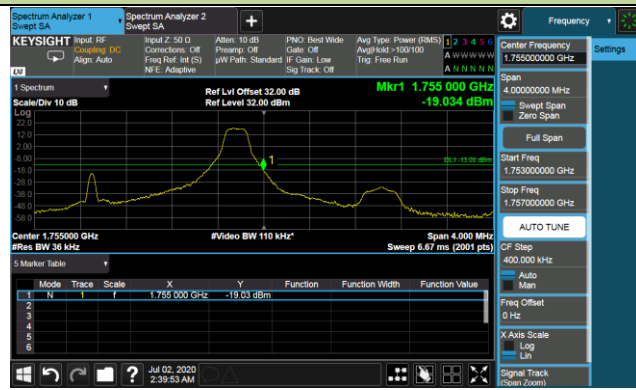

1.4MHz Channel Bandwidth - 1RB

Upper Band Edge

Upper Extended Band Edge

3MHz Channel Bandwidth - 1RB

Upper Band Edge

Upper Extended Band Edge

5MHz Channel Bandwidth - 1RB

Upper Band Edge

Upper Extended Band Edge

10MHz Channel Bandwidth - 1RB

Upper Band Edge

Upper Extended Band Edge

15MHz Channel Bandwidth - 1RB

Upper Band Edge

Upper Extended Band Edge

20MHz Channel Bandwidth - 1RB