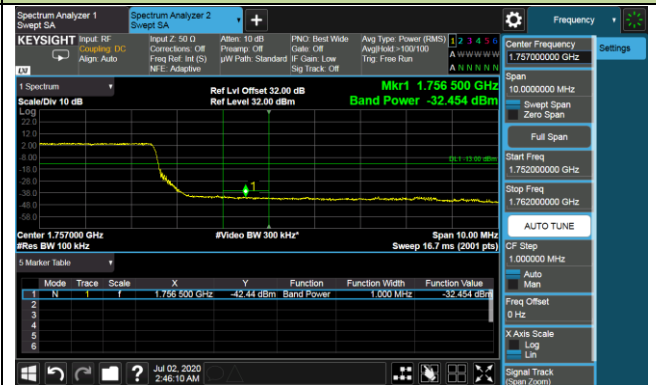

5MHz Channel Bandwidth - Full RB

Upper Band Edge

Upper Extended Band Edge

10MHz Channel Bandwidth - Full RB

Upper Band Edge

Upper Extended Band Edge

15MHz Channel Bandwidth - Full RB

Upper Band Edge

Upper Extended Band Edge

20MHz Channel Bandwidth - Full RB

Upper Band Edge

Upper Extended Band Edge

Product	LTE-A Cat 12 M.2 Module	Test Engineer	Candy Luo
Test Date	2020/07/02	Test Site	SR6
Test Band	Band 5/26	Test Result	Pass