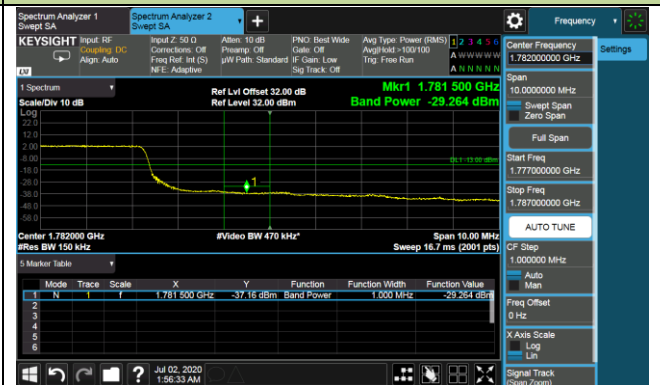

5MHz Channel Bandwidth - Full RB

Lower Band Edge

Lower Extended Band Edge

Upper Band Edge

Upper Extended Band Edge

10MHz Channel Bandwidth - Full RB

Lower Band Edge

Lower Extended Band Edge

Upper Band Edge

Upper Extended Band Edge

15MHz Channel Bandwidth - Full RB

Lower Band Edge

Lower Extended Band Edge

Upper Band Edge

Upper Extended Band Edge

20MHz Channel Bandwidth - Full RB

Lower Band Edge

Lower Extended Band Edge

Upper Band Edge

Upper Extended Band Edge

Product	LTE-A Cat 12 M.2 Module	Test Engineer	Candy Luo
Test Date	2020/07/01	Test Site	SR6
Test Band	Band 4	Test Result	Pass