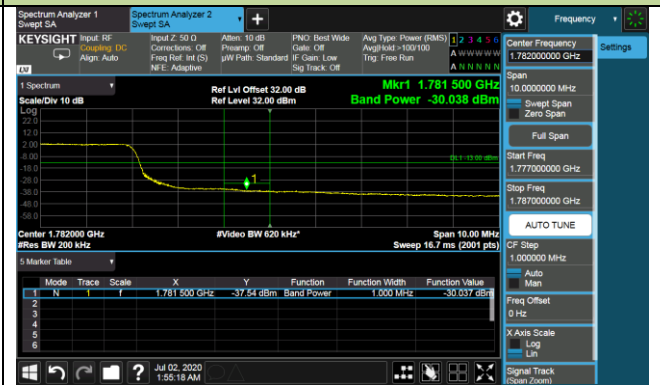

Upper Band Edge

Upper Extended Band Edge

15MHz Channel Bandwidth - Full RB

Lower Band Edge

Lower Extended Band Edge

Upper Band Edge

Upper Extended Band Edge

20MHz Channel Bandwidth - Full RB

Lower Band Edge

Lower Extended Band Edge

Upper Band Edge

Upper Extended Band Edge

Product	LTE-A Cat 12 M.2 Module	Test Engineer	Candy Luo
Test Date	2020/07/01	Test Site	SR6
Test Band	Band 4	Test Result	Pass

1.4MHz Channel Bandwidth - 1RB

Upper Band Edge

Upper Extended Band Edge

3MHz Channel Bandwidth - 1RB

Upper Band Edge

Upper Extended Band Edge

5MHz Channel Bandwidth - 1RB

Upper Band Edge