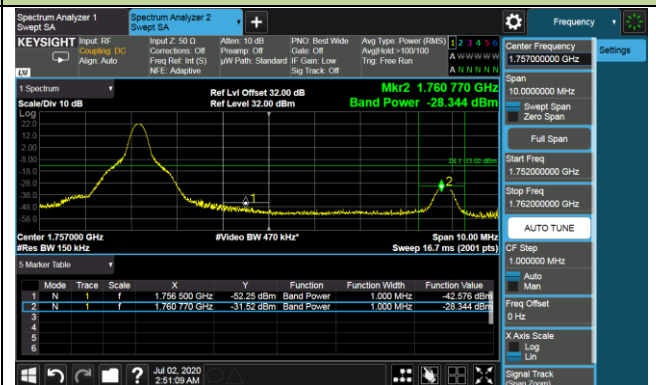

Upper Extended Band Edge

10MHz Channel Bandwidth - 1RB

Upper Band Edge

Upper Extended Band Edge

15MHz Channel Bandwidth - 1RB

Upper Band Edge

Upper Extended Band Edge

20MHz Channel Bandwidth - 1RB

Upper Band Edge

Upper Extended Band Edge

1.4MHz Channel Bandwidth - Full RB

Upper Band Edge

Upper Extended Band Edge

3MHz Channel Bandwidth - Full RB

Upper Band Edge

Upper Extended Band Edge