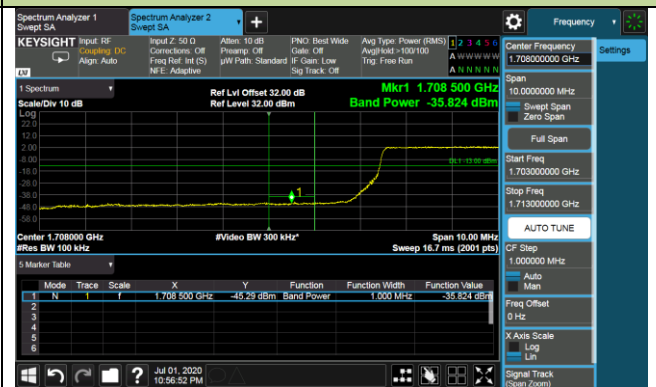

5MHz Channel Bandwidth - Full RB

Lower Band Edge

Lower Extended Band Edge

Upper Band Edge

Upper Extended Band Edge

10MHz Channel Bandwidth - Full RB

Lower Band Edge

Lower Extended Band Edge

Upper Band Edge

Upper Extended Band Edge

15MHz Channel Bandwidth - Full RB

Lower Band Edge

Lower Extended Band Edge

Upper Band Edge

Upper Extended Band Edge

20MHz Channel Bandwidth - Full RB

Lower Band Edge

Lower Extended Band Edge

Upper Band Edge

Upper Extended Band Edge

Product	LTE-A Cat 12 M.2 Module	Test Engineer	Candy Luo
Test Date	2020/07/01	Test Site	SR6
Test Band	Band 4	Test Result	Pass