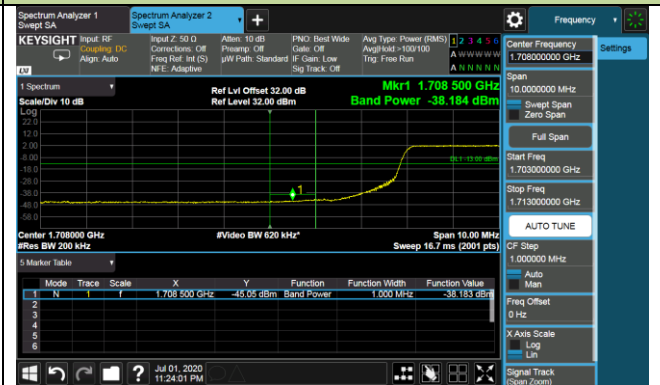

5MHz Channel Bandwidth - Full RB

Lower Band Edge

Lower Extended Band Edge

Upper Band Edge

Upper Extended Band Edge

10MHz Channel Bandwidth - Full RB

Lower Band Edge

Lower Extended Band Edge

Upper Band Edge

Upper Extended Band Edge

15MHz Channel Bandwidth - Full RB

Lower Band Edge

Lower Extended Band Edge

Upper Band Edge

Upper Extended Band Edge

20MHz Channel Bandwidth - Full RB

Lower Band Edge

Lower Extended Band Edge

Upper Band Edge

Upper Extended Band Edge

Product	LTE-A Cat 12 M.2 Module	Test Engineer	Candy Luo
Test Date	2020/07/01	Test Site	SR6
Test Band	Band 4	Test Result	Pass