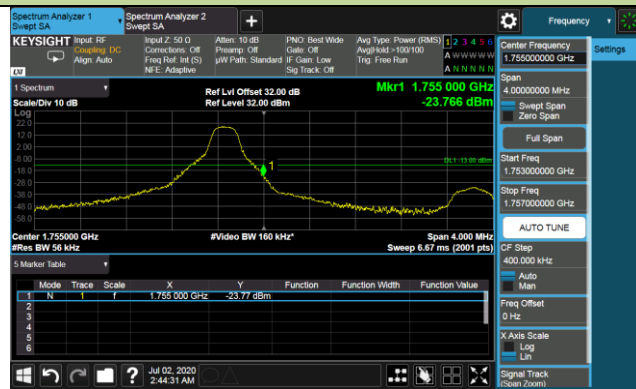

1.4MHz Channel Bandwidth - 1RB

Upper Band Edge

Upper Extended Band Edge

3MHz Channel Bandwidth - 1RB

Upper Band Edge

Upper Extended Band Edge

5MHz Channel Bandwidth - 1RB

Upper Band Edge

Upper Extended Band Edge

10MHz Channel Bandwidth - 1RB

Upper Band Edge

Upper Extended Band Edge

15MHz Channel Bandwidth - 1RB

Upper Band Edge

Upper Extended Band Edge

20MHz Channel Bandwidth - 1RB