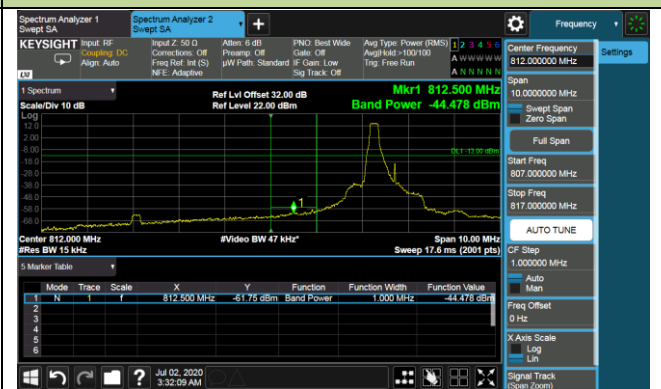

Upper Extended Band Edge

20MHz Channel Bandwidth - Full RB

Upper Band Edge

Upper Extended Band Edge

Product	LTE-A Cat 12 M.2 Module	Test Engineer	Candy Luo
Test Date	2020/07/02	Test Site	SR6
Test Band	Band 5/26	Test Result	Pass

1.4MHz Channel Bandwidth - 1RB

Lower Band Edge

Lower Extended Band Edge

Upper Band Edge

Upper Extended Band Edge

3MHz Channel Bandwidth - 1RB

Lower Band Edge

Lower Extended Band Edge