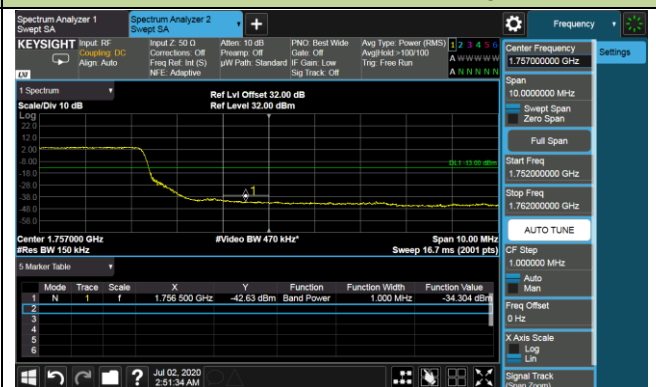

5MHz Channel Bandwidth - Full RB

Upper Band Edge

Upper Extended Band Edge

10MHz Channel Bandwidth - Full RB

Upper Band Edge

Upper Extended Band Edge

15MHz Channel Bandwidth - Full RB

Upper Band Edge

Upper Extended Band Edge

20MHz Channel Bandwidth - Full RB

Upper Band Edge

Upper Extended Band Edge

Product	LTE-A Cat 12 M.2 Module	Test Engineer	Candy Luo
Test Date	2020/07/02	Test Site	SR6
Test Band	Band 5/26	Test Result	Pass