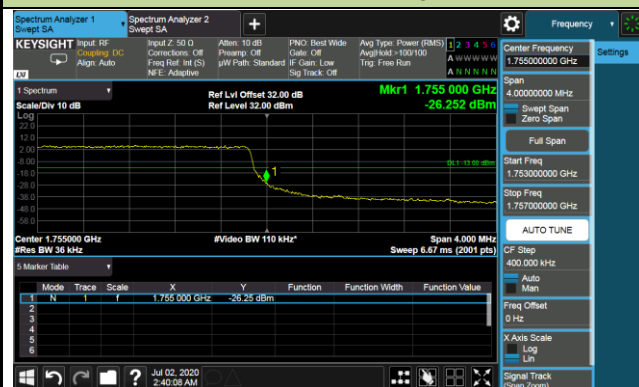

Upper Band Edge

Upper Extended Band Edge

1.4MHz Channel Bandwidth - Full RB

Upper Band Edge

Upper Extended Band Edge

3MHz Channel Bandwidth - Full RB

Upper Band Edge

Upper Extended Band Edge

5MHz Channel Bandwidth - Full RB

Upper Band Edge

Upper Extended Band Edge

10MHz Channel Bandwidth - Full RB

Upper Band Edge

Upper Extended Band Edge

15MHz Channel Bandwidth - Full RB

Upper Band Edge

Upper Extended Band Edge

20MHz Channel Bandwidth - Full RB

Upper Band Edge

Upper Extended Band Edge

Product	LTE-A Cat 12 M.2 Module	Test Engineer	Candy Luo
Test Date	2020/07/02	Test Site	SR6
Test Band	Band 5/26	Test Result	Pass