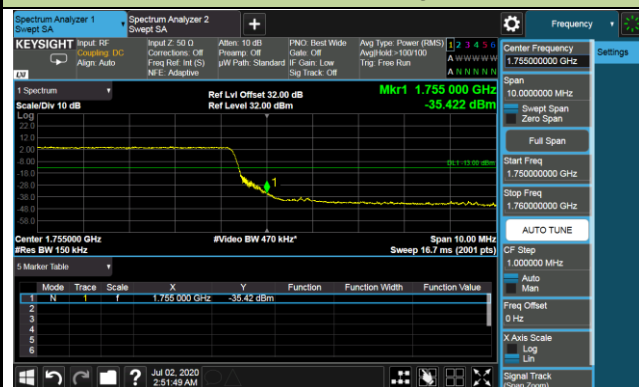

5MHz Channel Bandwidth - Full RB

Upper Band Edge

Upper Extended Band Edge

10MHz Channel Bandwidth - Full RB

Upper Band Edge

Upper Extended Band Edge

15MHz Channel Bandwidth - Full RB

Upper Band Edge

Upper Extended Band Edge

20MHz Channel Bandwidth - Full RB

Upper Band Edge

Upper Extended Band Edge

Product	LTE-A Cat 12 M.2 Module	Test Engineer	Candy Luo
Test Date	2020/07/02	Test Site	SR6
Test Band	Band 5/26	Test Result	Pass