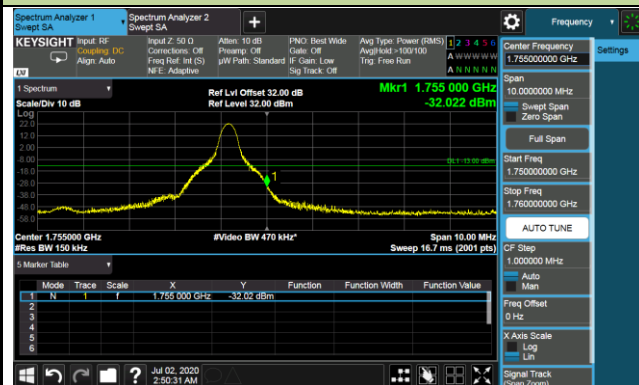

Upper Extended Band Edge

10MHz Channel Bandwidth - 1RB

Upper Band Edge

Upper Extended Band Edge

15MHz Channel Bandwidth - 1RB

Upper Band Edge

Upper Extended Band Edge

20MHz Channel Bandwidth - 1RB

Upper Band Edge

Upper Extended Band Edge

1.4MHz Channel Bandwidth - Full RB

Upper Band Edge

Upper Extended Band Edge

3MHz Channel Bandwidth - Full RB

Upper Band Edge

Upper Extended Band Edge