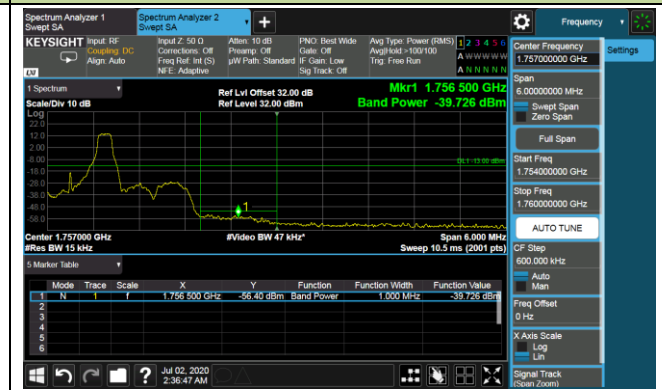

Upper Band Edge

Upper Extended Band Edge

15MHz Channel Bandwidth - Full RB

Lower Band Edge

Lower Extended Band Edge

Upper Band Edge

Upper Extended Band Edge

20MHz Channel Bandwidth - Full RB

Lower Band Edge

Lower Extended Band Edge

Upper Band Edge

Upper Extended Band Edge

Product	LTE-A Cat 12 M.2 Module	Test Engineer	Candy Luo
Test Date	2020/07/01	Test Site	SR6
Test Band	Band 4	Test Result	Pass

1.4MHz Channel Bandwidth - 1RB

Upper Band Edge

Upper Extended Band Edge

3MHz Channel Bandwidth - 1RB

Upper Band Edge

Upper Extended Band Edge

5MHz Channel Bandwidth - 1RB

Upper Band Edge

Upper Extended Band Edge

10MHz Channel Bandwidth - 1RB

Upper Band Edge

Upper Extended Band Edge

15MHz Channel Bandwidth - 1RB

Upper Band Edge

Upper Extended Band Edge

20MHz Channel Bandwidth - 1RB