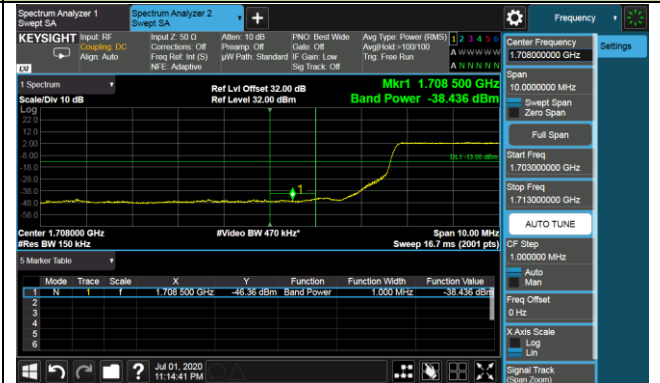

5MHz Channel Bandwidth - Full RB

Lower Band Edge

Lower Extended Band Edge

Upper Band Edge

Upper Extended Band Edge

10MHz Channel Bandwidth - Full RB

Lower Band Edge

Lower Extended Band Edge

Upper Band Edge

Upper Extended Band Edge

15MHz Channel Bandwidth - Full RB

Lower Band Edge

Lower Extended Band Edge

Upper Band Edge

Upper Extended Band Edge

20MHz Channel Bandwidth - Full RB

Lower Band Edge

Lower Extended Band Edge

Upper Band Edge

Upper Extended Band Edge

Product	LTE-A Cat 12 M.2 Module	Test Engineer	Candy Luo
Test Date	2020/07/01	Test Site	SR6
Test Band	Band 4	Test Result	Pass