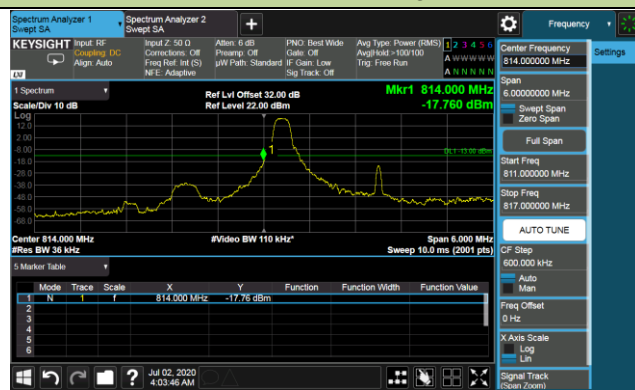

Upper Extended Band Edge

20MHz Channel Bandwidth - Full RB

Upper Band Edge

Upper Extended Band Edge

Product	LTE-A Cat 12 M.2 Module	Test Engineer	Candy Luo
Test Date	2020/07/02	Test Site	SR6
Test Band	Band 5/26	Test Result	Pass

1.4MHz Channel Bandwidth - 1RB

Lower Band Edge

Lower Extended Band Edge

Upper Band Edge

Upper Extended Band Edge

3MHz Channel Bandwidth - 1RB

Lower Band Edge

Lower Extended Band Edge

Upper Band Edge

Upper Extended Band Edge

5MHz Channel Bandwidth - 1RB

Lower Band Edge

Lower Extended Band Edge

Upper Band Edge

Upper Extended Band Edge

10MHz Channel Bandwidth - 1RB