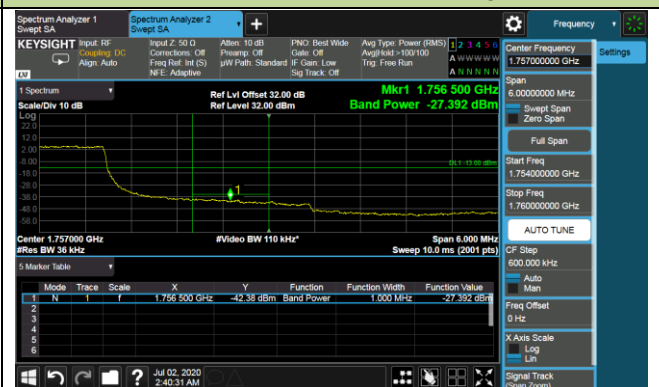

Upper Extended Band Edge

10MHz Channel Bandwidth - 1RB

Upper Band Edge

Upper Extended Band Edge

15MHz Channel Bandwidth - 1RB

Upper Band Edge

Upper Extended Band Edge

20MHz Channel Bandwidth - 1RB

Upper Band Edge

Upper Extended Band Edge

1.4MHz Channel Bandwidth - Full RB

Upper Band Edge

Upper Extended Band Edge

3MHz Channel Bandwidth - Full RB

Upper Band Edge

Upper Extended Band Edge

5MHz Channel Bandwidth - Full RB

Upper Band Edge

Upper Extended Band Edge

10MHz Channel Bandwidth - Full RB

Upper Band Edge

Upper Extended Band Edge

15MHz Channel Bandwidth - Full RB

Upper Band Edge

Upper Extended Band Edge

20MHz Channel Bandwidth - Full RB

Upper Band Edge

Upper Extended Band Edge

Product	LTE-A Cat 12 M.2 Module	Test Engineer	Candy Luo
Test Date	2020/07/02	Test Site	SR6
Test Band	Band 5/26	Test Result	Pass