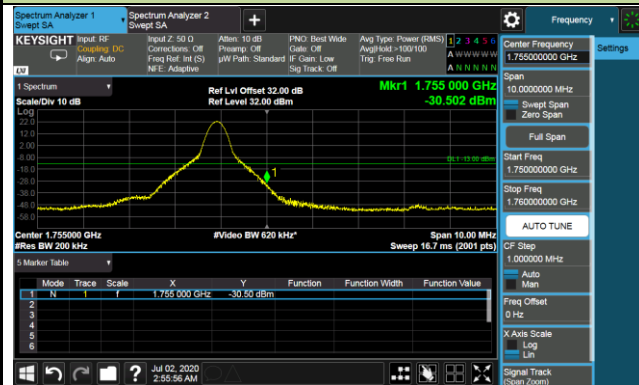

Upper Extended Band Edge

10MHz Channel Bandwidth - 1RB

Upper Band Edge

Upper Extended Band Edge

15MHz Channel Bandwidth - 1RB

Upper Band Edge

Upper Extended Band Edge

20MHz Channel Bandwidth - 1RB

Upper Band Edge

Upper Extended Band Edge

1.4MHz Channel Bandwidth - Full RB

Upper Band Edge

Upper Extended Band Edge

3MHz Channel Bandwidth - Full RB

Upper Band Edge

Upper Extended Band Edge