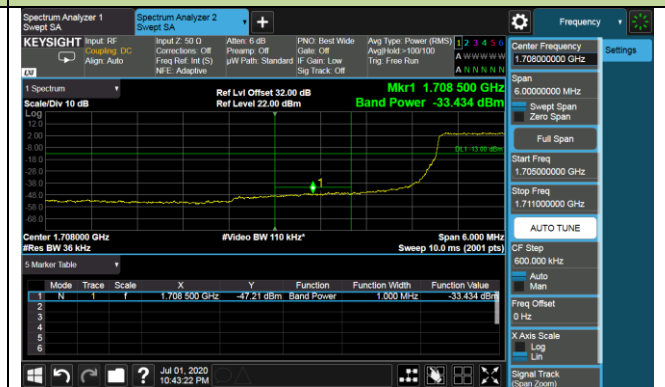

Product	LTE-A Cat 12 M.2 Module	Test Engineer	Candy Luo
Test Date	2020/07/01	Test Site	SR6
Test Band	Band 4/66	Test Result	Pass

1.4MHz Channel Bandwidth - 1RB

Lower Band Edge

Lower Extended Band Edge

Upper Band Edge

Upper Extended Band Edge

3MHz Channel Bandwidth - 1RB

Lower Band Edge

Lower Extended Band Edge

5MHz Channel Bandwidth - 1RB

10MHz Channel Bandwidth - 1RB

15MHz Channel Bandwidth - 1RB

20MHz Channel Bandwidth - 1RB

1.4MHz Channel Bandwidth - Full RB

Lower Band Edge

Lower Extended Band Edge

Upper Band Edge

Upper Extended Band Edge

3MHz Channel Bandwidth - Full RB

Lower Band Edge

Lower Extended Band Edge

Upper Band Edge

Upper Extended Band Edge