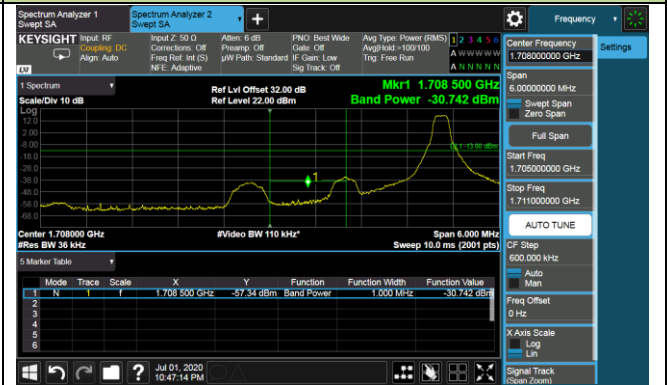

Product	LTE-A Cat 12 M.2 Module	Test Engineer	Candy Luo
Test Date	2020/07/01	Test Site	SR6
Test Band	Band 4/66	Test Result	Pass

1.4MHz Channel Bandwidth - 1RB

Lower Band Edge

Lower Extended Band Edge

Upper Band Edge

Upper Extended Band Edge

3MHz Channel Bandwidth - 1RB

Lower Band Edge

Lower Extended Band Edge

5MHz Channel Bandwidth - 1RB

10MHz Channel Bandwidth - 1RB

15MHz Channel Bandwidth - 1RB

20MHz Channel Bandwidth - 1RB

1.4MHz Channel Bandwidth - Full RB

Lower Band Edge

Lower Extended Band Edge

Upper Band Edge

Upper Extended Band Edge

3MHz Channel Bandwidth - Full RB

Lower Band Edge

Lower Extended Band Edge