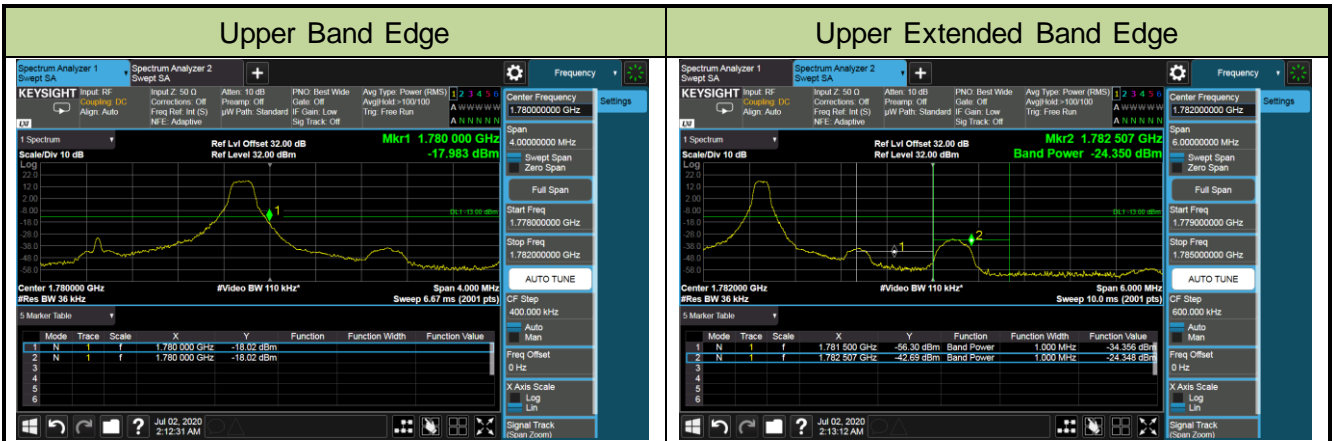

Product	LTE-A Cat 12 M.2 Module	Test Engineer	Candy Luo
Test Date	2020/07/01	Test Site	SR6
Test Band	Band 4/66	Test Result	Pass

1.4MHz Channel Bandwidth - 1RB

Lower Band Edge

Lower Extended Band Edge

Upper Band Edge

Upper Extended Band Edge

3MHz Channel Bandwidth - 1RB

Lower Band Edge

Lower Extended Band Edge

5MHz Channel Bandwidth - 1RB

10MHz Channel Bandwidth - 1RB

15MHz Channel Bandwidth - 1RB

20MHz Channel Bandwidth - 1RB

1.4MHz Channel Bandwidth - Full RB

Lower Band Edge

Lower Extended Band Edge

Upper Band Edge

Upper Extended Band Edge

3MHz Channel Bandwidth - Full RB

Lower Band Edge

Lower Extended Band Edge