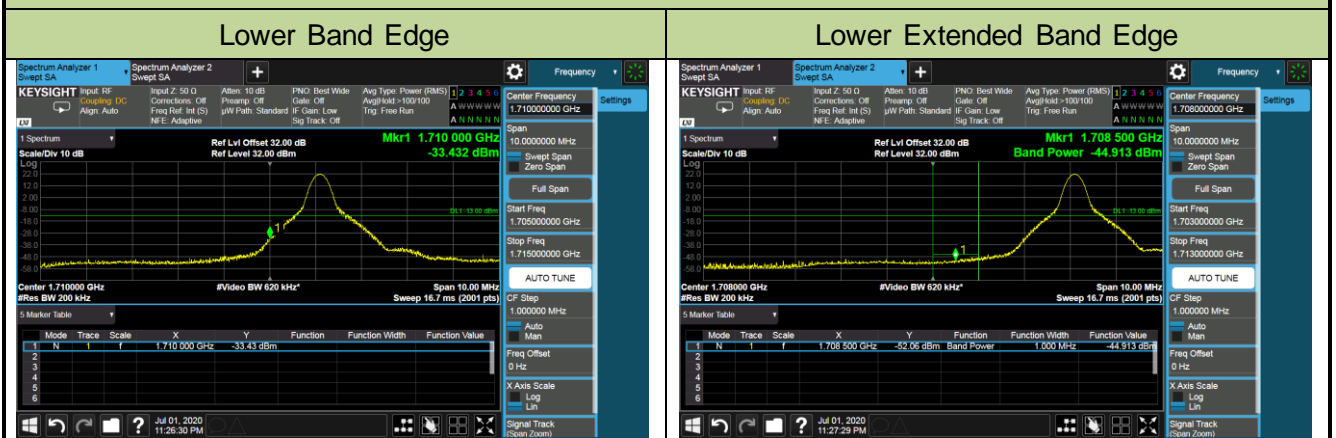

Product	LTE-A Cat 12 M.2 Module	Test Engineer	Candy Luo
Test Date	2020/07/01	Test Site	SR6
Test Band	Band 4/66	Test Result	Pass

1.4MHz Channel Bandwidth - 1RB

Lower Band Edge

Lower Extended Band Edge

Upper Band Edge

Upper Extended Band Edge

3MHz Channel Bandwidth - 1RB

Lower Band Edge

Lower Extended Band Edge

5MHz Channel Bandwidth - 1RB

10MHz Channel Bandwidth - 1RB

15MHz Channel Bandwidth - 1RB

20MHz Channel Bandwidth - 1RB

1.4MHz Channel Bandwidth - Full RB

Lower Band Edge

Lower Extended Band Edge

Upper Band Edge

Upper Extended Band Edge

3MHz Channel Bandwidth - Full RB

Lower Band Edge

Lower Extended Band Edge