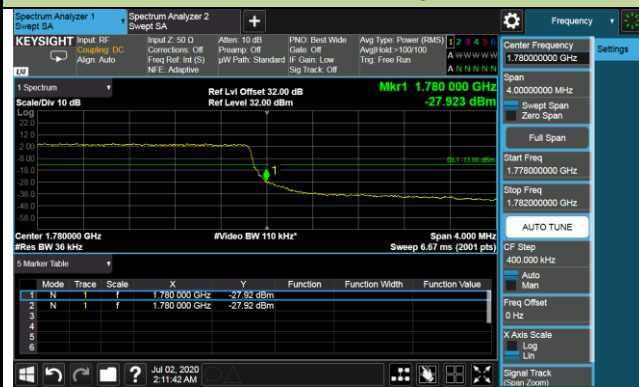

Upper Extended Band Edge

3MHz Channel Bandwidth - 1RB

Lower Band Edge

Lower Extended Band Edge

5MHz Channel Bandwidth - 1RB

10MHz Channel Bandwidth - 1RB

15MHz Channel Bandwidth - 1RB

20MHz Channel Bandwidth - 1RB

1.4MHz Channel Bandwidth - Full RB

Lower Band Edge

Lower Extended Band Edge

Upper Band Edge

Upper Extended Band Edge

3MHz Channel Bandwidth - Full RB

Lower Band Edge

Lower Extended Band Edge

Upper Band Edge

Upper Extended Band Edge