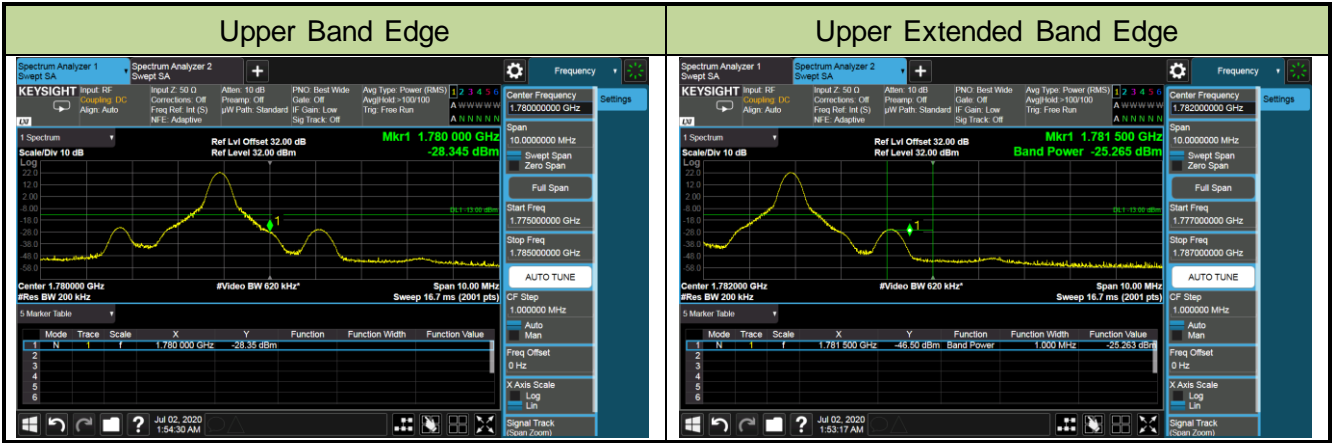

Product	LTE-A Cat 12 M.2 Module	Test Engineer	Candy Luo
Test Date	2020/07/01	Test Site	SR6
Test Band	Band 4/66	Test Result	Pass

1.4MHz Channel Bandwidth - 1RB

Lower Band Edge

Lower Extended Band Edge

Upper Band Edge

Upper Extended Band Edge

3MHz Channel Bandwidth - 1RB

Lower Band Edge

Lower Extended Band Edge

5MHz Channel Bandwidth - 1RB

10MHz Channel Bandwidth - 1RB

15MHz Channel Bandwidth - 1RB

20MHz Channel Bandwidth - 1RB

1.4MHz Channel Bandwidth - Full RB

Lower Band Edge

Lower Extended Band Edge

Upper Band Edge

Upper Extended Band Edge

3MHz Channel Bandwidth - Full RB

Lower Band Edge

Lower Extended Band Edge