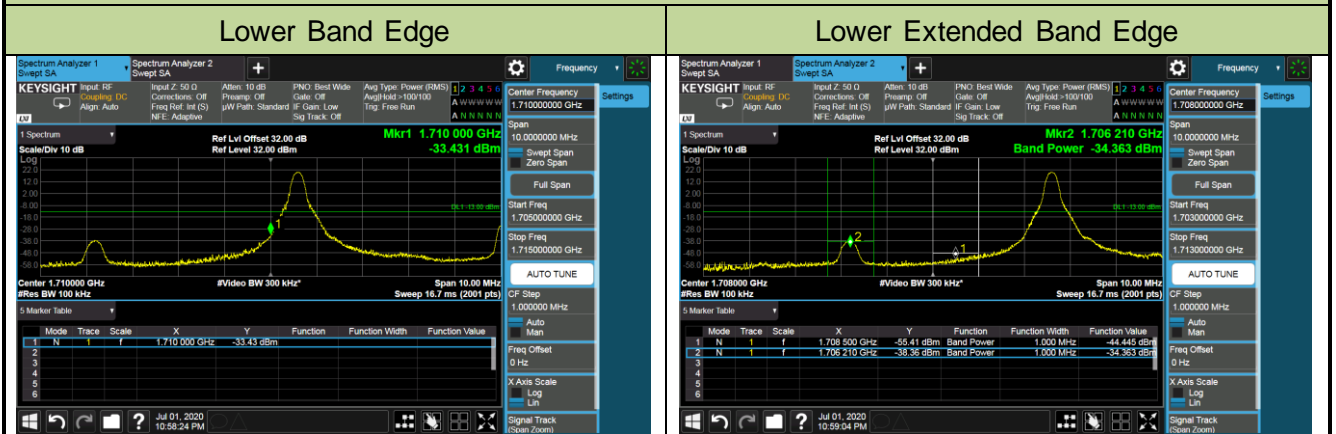

Product	LTE-A Cat 12 M.2 Module	Test Engineer	Candy Luo
Test Date	2020/07/01	Test Site	SR6
Test Band	Band 4/66	Test Result	Pass

1.4MHz Channel Bandwidth - 1RB

Lower Band Edge

Lower Extended Band Edge

Upper Band Edge

Upper Extended Band Edge

3MHz Channel Bandwidth - 1RB

Lower Band Edge

Lower Extended Band Edge

5MHz Channel Bandwidth - 1RB

10MHz Channel Bandwidth - 1RB

15MHz Channel Bandwidth - 1RB

20MHz Channel Bandwidth - 1RB

1.4MHz Channel Bandwidth - Full RB

Lower Band Edge

Lower Extended Band Edge

Upper Band Edge

Upper Extended Band Edge

3MHz Channel Bandwidth - Full RB

Lower Band Edge

Lower Extended Band Edge