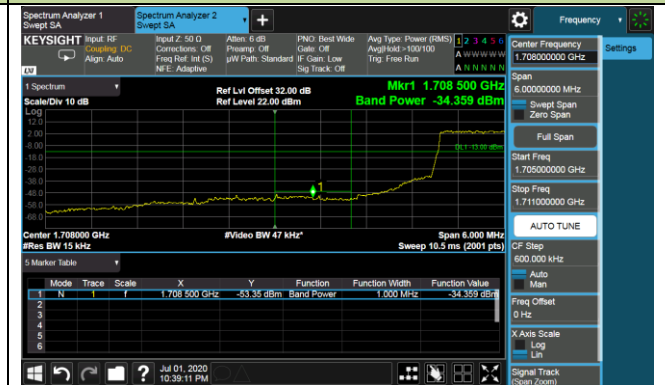

Product	LTE-A Cat 12 M.2 Module	Test Engineer	Candy Luo
Test Date	2020/07/01	Test Site	SR6
Test Band	Band 4/66	Test Result	Pass

1.4MHz Channel Bandwidth - 1RB

Lower Band Edge

Lower Extended Band Edge

Upper Band Edge

Upper Extended Band Edge

3MHz Channel Bandwidth - 1RB

Lower Band Edge

Lower Extended Band Edge

5MHz Channel Bandwidth - 1RB

10MHz Channel Bandwidth - 1RB

15MHz Channel Bandwidth - 1RB

20MHz Channel Bandwidth - 1RB

1.4MHz Channel Bandwidth - Full RB

Lower Band Edge

Lower Extended Band Edge

Upper Band Edge

Upper Extended Band Edge

3MHz Channel Bandwidth - Full RB

Lower Band Edge

Lower Extended Band Edge