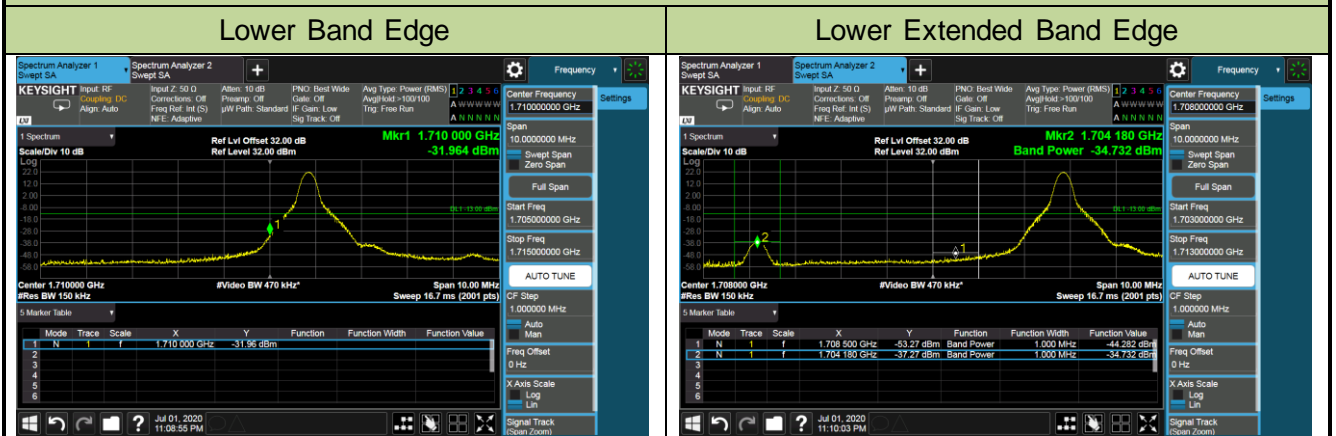

Product	LTE-A Cat 12 M.2 Module	Test Engineer	Candy Luo
Test Date	2020/07/01	Test Site	SR6
Test Band	Band 4/66	Test Result	Pass

1.4MHz Channel Bandwidth - 1RB

Lower Band Edge

Lower Extended Band Edge

Upper Band Edge

Upper Extended Band Edge

3MHz Channel Bandwidth - 1RB

Lower Band Edge

Lower Extended Band Edge

5MHz Channel Bandwidth - 1RB

10MHz Channel Bandwidth - 1RB

15MHz Channel Bandwidth - 1RB

20MHz Channel Bandwidth - 1RB

1.4MHz Channel Bandwidth - Full RB

Lower Band Edge

Lower Extended Band Edge

Upper Band Edge

Upper Extended Band Edge

3MHz Channel Bandwidth - Full RB

Lower Band Edge

Lower Extended Band Edge