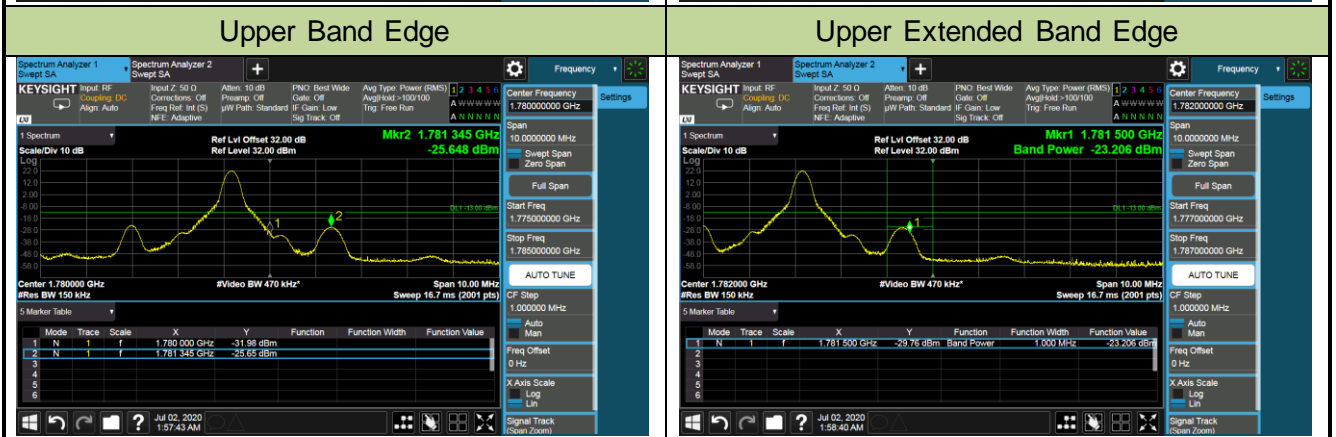

Product	LTE-A Cat 12 M.2 Module	Test Engineer	Candy Luo
Test Date	2020/07/01	Test Site	SR6
Test Band	Band 4/66	Test Result	Pass

1.4MHz Channel Bandwidth - 1RB

Lower Band Edge

Lower Extended Band Edge

Upper Band Edge

Upper Extended Band Edge

3MHz Channel Bandwidth - 1RB

Lower Band Edge

Lower Extended Band Edge

5MHz Channel Bandwidth - 1RB

10MHz Channel Bandwidth - 1RB

15MHz Channel Bandwidth - 1RB

20MHz Channel Bandwidth - 1RB

1.4MHz Channel Bandwidth - Full RB

Lower Band Edge

Lower Extended Band Edge

Upper Band Edge

Upper Extended Band Edge

3MHz Channel Bandwidth - Full RB

Lower Band Edge

Lower Extended Band Edge