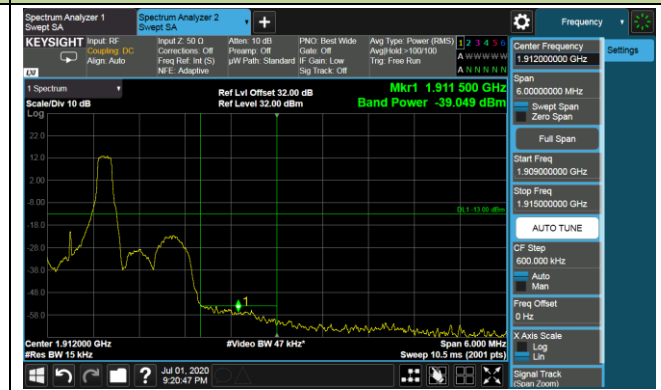

Product	LTE-A Cat 12 M.2 Module	Test Engineer	Candy Luo
Test Date	2020/07/01	Test Site	SR6
Test Band	Band 2	Test Result	Pass

1.4MHz Channel Bandwidth - 1RB

Upper Band Edge

Upper Extended Band Edge

3MHz Channel Bandwidth - 1RB

Upper Band Edge

Upper Extended Band Edge

5MHz Channel Bandwidth - 1RB

Upper Band Edge

Upper Extended Band Edge

10MHz Channel Bandwidth - 1RB

Upper Band Edge

Upper Extended Band Edge

15MHz Channel Bandwidth - 1RB

Upper Band Edge

Upper Extended Band Edge

20MHz Channel Bandwidth - 1RB

Upper Band Edge

Upper Extended Band Edge

1.4MHz Channel Bandwidth - Full RB

Upper Band Edge