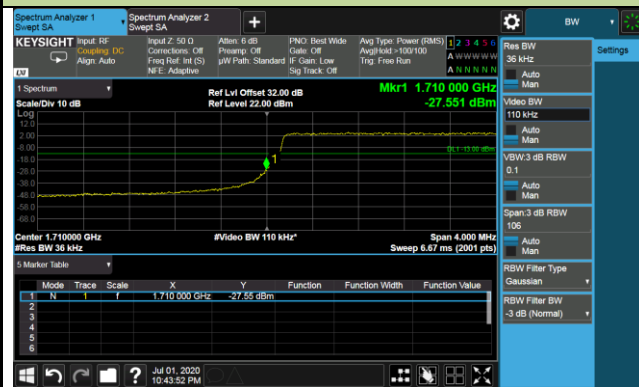

1.4MHz Channel Bandwidth - Full RB

Lower Band Edge

Lower Extended Band Edge

Upper Band Edge

Upper Extended Band Edge

3MHz Channel Bandwidth - Full RB

Lower Band Edge

Lower Extended Band Edge

Upper Band Edge

Upper Extended Band Edge