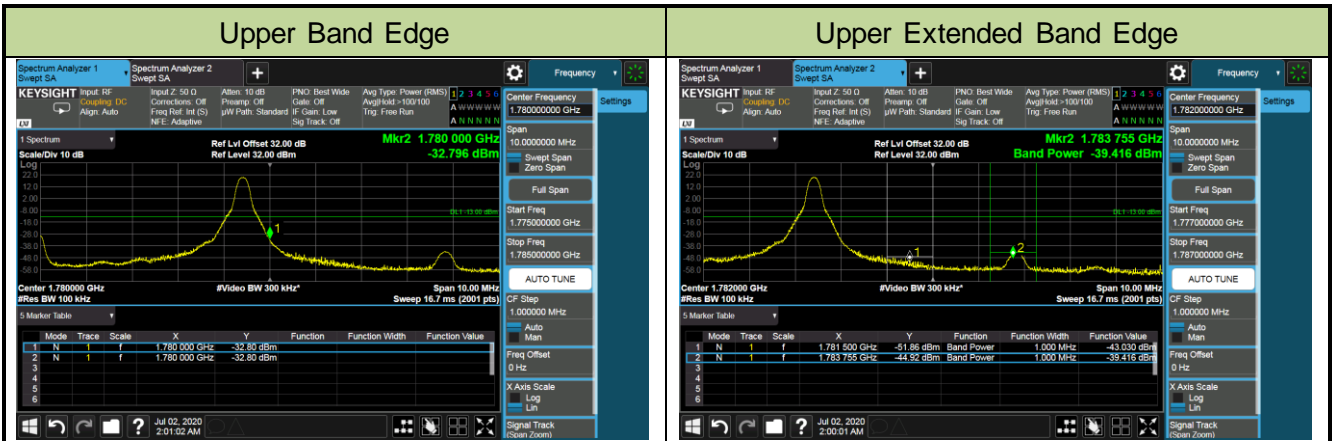

Product	LTE-A Cat 12 M.2 Module	Test Engineer	Candy Luo
Test Date	2020/07/01	Test Site	SR6
Test Band	Band 4/66	Test Result	Pass

1.4MHz Channel Bandwidth - 1RB

Lower Band Edge

Lower Extended Band Edge

Upper Band Edge

Upper Extended Band Edge

3MHz Channel Bandwidth - 1RB

Lower Band Edge

Lower Extended Band Edge

5MHz Channel Bandwidth - 1RB

10MHz Channel Bandwidth - 1RB

15MHz Channel Bandwidth - 1RB

20MHz Channel Bandwidth - 1RB

1.4MHz Channel Bandwidth - Full RB

Lower Band Edge

Lower Extended Band Edge

Upper Band Edge

Upper Extended Band Edge

3MHz Channel Bandwidth - Full RB

Lower Band Edge

Lower Extended Band Edge