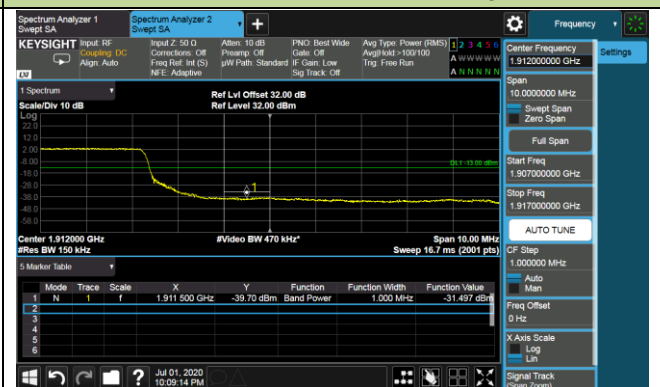

Upper Band Edge

Upper Extended Band Edge

15MHz Channel Bandwidth - Full RB

Upper Band Edge

Upper Extended Band Edge

20MHz Channel Bandwidth - Full RB

Upper Band Edge

Upper Extended Band Edge

Product	LTE-A Cat 12 M.2 Module	Test Engineer	Candy Luo
Test Date	2020/07/01	Test Site	SR6
Test Band	Band 4/66	Test Result	Pass

1.4MHz Channel Bandwidth - 1RB

Lower Band Edge

Lower Extended Band Edge

Upper Band Edge