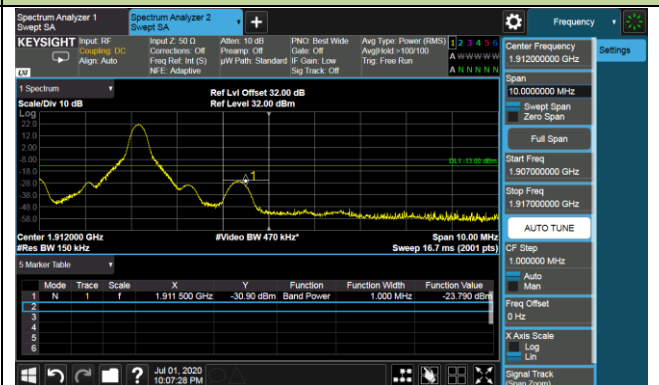

Product	LTE-A Cat 12 M.2 Module	Test Engineer	Candy Luo
Test Date	2020/07/01	Test Site	SR6
Test Band	Band 2	Test Result	Pass

1.4MHz Channel Bandwidth - 1RB

Upper Band Edge

Upper Extended Band Edge

3MHz Channel Bandwidth - 1RB

Upper Band Edge

Upper Extended Band Edge

5MHz Channel Bandwidth - 1RB

Upper Band Edge

Upper Extended Band Edge

10MHz Channel Bandwidth - 1RB

Upper Band Edge

Upper Extended Band Edge

15MHz Channel Bandwidth - 1RB

Upper Band Edge

Upper Extended Band Edge

20MHz Channel Bandwidth - 1RB

Upper Band Edge

Upper Extended Band Edge

1.4MHz Channel Bandwidth - Full RB

Upper Band Edge