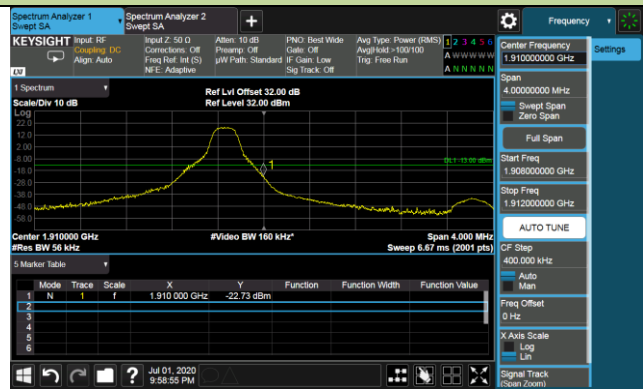

Product	LTE-A Cat 12 M.2 Module	Test Engineer	Candy Luo
Test Date	2020/07/01	Test Site	SR6
Test Band	Band 2	Test Result	Pass

1.4MHz Channel Bandwidth - 1RB

Upper Band Edge

Upper Extended Band Edge

3MHz Channel Bandwidth - 1RB

Upper Band Edge

Upper Extended Band Edge

5MHz Channel Bandwidth - 1RB

Upper Band Edge

Upper Extended Band Edge

10MHz Channel Bandwidth - 1RB

Upper Band Edge

Upper Extended Band Edge

15MHz Channel Bandwidth - 1RB

Upper Band Edge

Upper Extended Band Edge

20MHz Channel Bandwidth - 1RB

Upper Band Edge

Upper Extended Band Edge

1.4MHz Channel Bandwidth - Full RB

Upper Band Edge