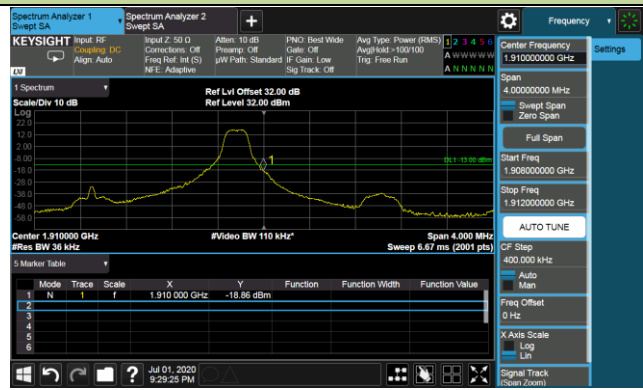

Product	LTE-A Cat 12 M.2 Module	Test Engineer	Candy Luo
Test Date	2020/07/01	Test Site	SR6
Test Band	Band 2	Test Result	Pass

1.4MHz Channel Bandwidth - 1RB

Upper Band Edge

Upper Extended Band Edge

3MHz Channel Bandwidth - 1RB

Upper Band Edge

Upper Extended Band Edge

5MHz Channel Bandwidth - 1RB

Upper Band Edge

Upper Extended Band Edge

10MHz Channel Bandwidth - 1RB

Upper Band Edge

Upper Extended Band Edge

15MHz Channel Bandwidth - 1RB

Upper Band Edge

Upper Extended Band Edge

20MHz Channel Bandwidth - 1RB

Upper Band Edge

Upper Extended Band Edge

1.4MHz Channel Bandwidth - Full RB

Upper Band Edge