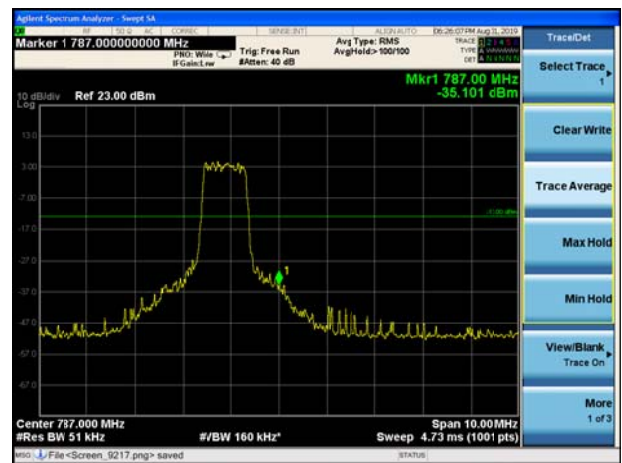

LTE Band 13 16QAM 5MHz CH-Low, 100%RB

LTE Band 13 16QAM 5MHz CH-High, 100%RB

LTE Band 13 16QAM10MHz CH-Low, 1 RB

LTE Band 13 16QAM10MHz CH-High, 1 RB

LTE Band 13 16QAM 10MHz CH-Low, 100%RB

LTE Band 13 16QAM 10MHz CH-High, 100%RB

LTE Band 13 QPSK 5MHz CH-Low, 1 RB  
(763MHz ~775MHz)

LTE Band 13 QPSK 5MHz CH-Low, 1 RB  
(793MHz ~805MHz)

LTE Band 13 QPSK 5MHz CH-Low, 100%RB  
(763MHz ~775MHz)

LTE Band 13 QPSK 5MHz CH-Low, 100%RB  
(793MHz ~805MHz)