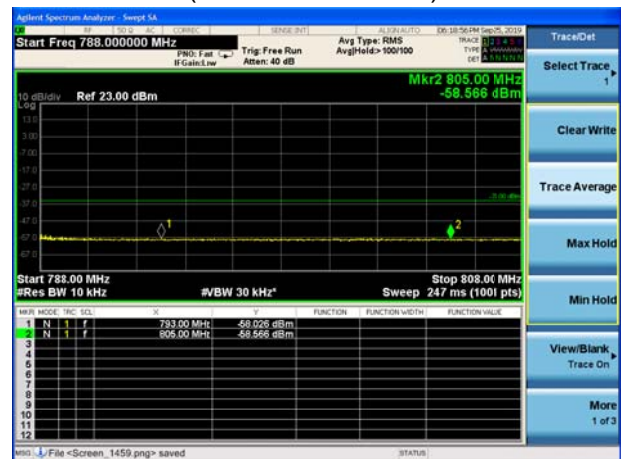

LTE Band 13 16QAM 5MHz CH-Low, 100%RB

LTE Band 13 16QAM 5MHz CH-High, 100%RB

LTE Band 13 16QAM10MHz CH-Low, 1 RB

LTE Band 13 16QAM10MHz CH-High, 1 RB

LTE Band 13 16QAM 10MHz CH-Low, 100%RB

LTE Band 13 16QAM 10MHz CH-High, 100%RB

LTE Band 13 QPSK 5MHz CH-Low, 1 RB  
(763MHz ~775MHz)

LTE Band 13 QPSK 5MHz CH-Low, 1 RB  
(793MHz ~805MHz)

LTE Band 13 QPSK 5MHz CH-Low, 100%RB  
(763MHz ~775MHz)

LTE Band 13 QPSK 5MHz CH-Low, 100%RB  
(793MHz ~805MHz)

LTE Band 13 QPSK 10MHz CH-Low, 1 RB  
(763MHz ~775MHz)

LTE Band 13 QPSK 10MHz CH-Low, 1 RB  
(793MHz ~805MHz)

LTE Band 13 QPSK 10MHz CH-Low, 100%RB (763MHz ~775MHz)

LTE Band 13 QPSK 10MHz CH-Low, 100%RB (793MHz ~805MHz)