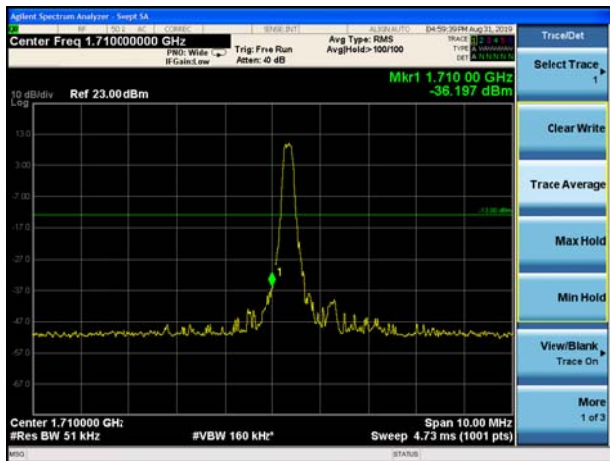

LTE Band 4 QPSK 15MHz CH-Low, 100%RB

LTE Band 4 QPSK 15MHz CH-High, 100%RB

LTE Band 4 QPSK 20MHz CH-Low, 1 RB

LTE Band 4 QPSK 20MHz CH-High, 1 RB

LTE Band 4 QPSK 20MHz CH-Low, 100%RB

LTE Band 4 QPSK 20MHz CH-High, 100%RB

LTE Band 4 16QAM 1.4MHz CH-Low, 1 RB

LTE Band 4 16QAM 1.4MHz CH-High, 1 RB

LTE Band 4 16QAM 1.4MHz CH-Low, 100%RB

LTE Band 4 16QAM 1.4MHz CH-High, 100%RB

LTE Band 4 16QAM 3MHz CH-Low, 1 RB

LTE Band 4 16QAM 3MHz CH-High, 1 RB

LTE Band 4 16QAM 3MHz CH-Low, 100%RB

LTE Band 4 16QAM 3MHz CH-High, 100%RB

LTE Band 4 16QAM 5MHz CH-Low, 1 RB

LTE Band 4 16QAM 5MHz CH-High, 1 RB

LTE Band 4 16QAM 5MHz CH-Low, 100%RB

LTE Band 4 16QAM 5MHz CH-High, 100%RB