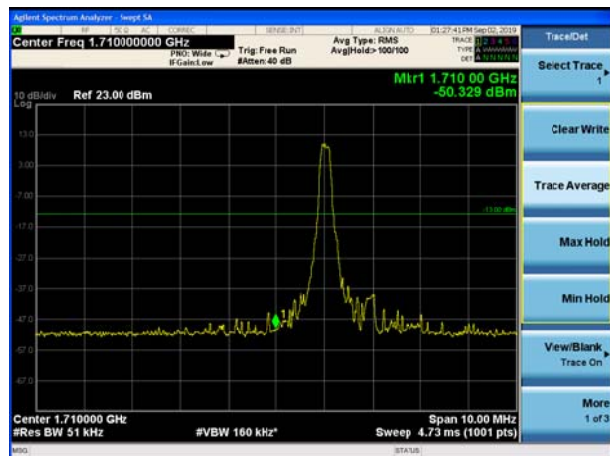

LTE Band 66 16QAM 5MHz CH-High, 100%RB

LTE Band 66 16QAM 10MHz CH-Low, 1 RB

LTE Band 66 16QAM 10MHz CH-High, 1 RB

LTE Band 66 16QAM 10MHz CH-Low, 100%RB

LTE Band 66 16QAM 10MHz CH-High, 100%RB

LTE Band 66 16QAM 15MHz CH-Low, 1 RB

LTE Band 66 16QAM 15MHz CH-High, 1 RB