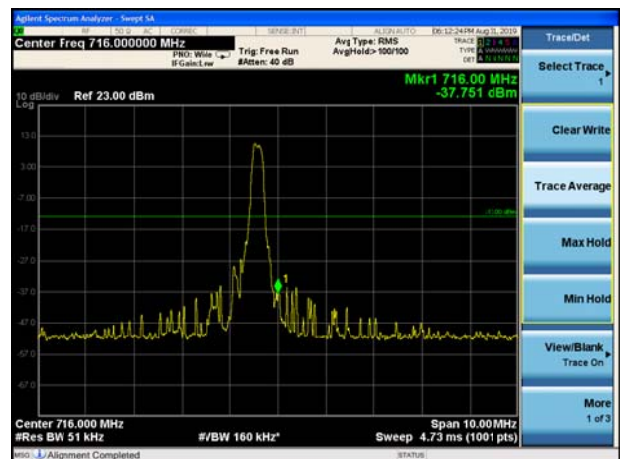

LTE Band 12 QPSK 1.4MHz CH-Low, 1 RB

LTE Band 12 QPSK 1.4MHz CH-High, 1 RB

LTE Band 12 QPSK 1.4MHz CH-Low, 100%RB

LTE Band 12 QPSK 1.4MHz CH-High, 100%RB

LTE Band 12 QPSK 3MHz CH-Low, 1 RB

LTE Band 12 QPSK 3MHz CH-High, 1 RB

LTE Band 12 QPSK 3MHz CH-Low, 100%RB

LTE Band 12 QPSK 3MHz CH-High, 100%RB

LTE Band 12 QPSK 5MHz CH-Low, 1 RB

LTE Band 12 QPSK 5MHz CH-High, 1 RB

LTE Band 12 QPSK 5MHz CH-Low, 100%RB

LTE Band 12 QPSK 5MHz CH-High, 100%RB