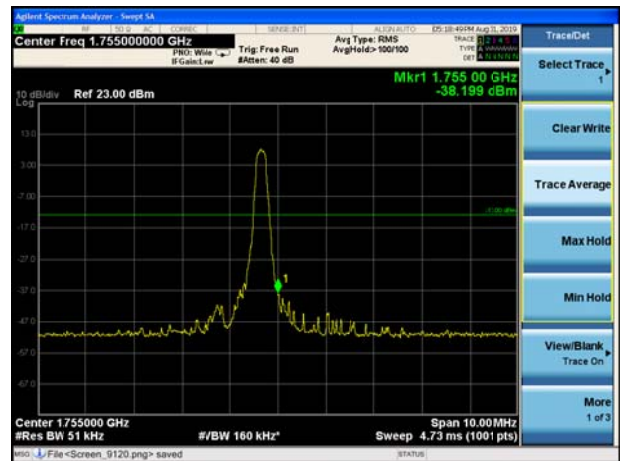

LTE Band 4 16QAM 1.4MHz CH-Low, 1 RB

LTE Band 4 16QAM 1.4MHz CH-High, 1 RB

LTE Band 4 16QAM 1.4MHz CH-Low, 100%RB

LTE Band 4 16QAM 1.4MHz CH-High, 100%RB

LTE Band 4 16QAM 3MHz CH-Low, 1 RB

LTE Band 4 16QAM 3MHz CH-High, 1 RB

LTE Band 4 16QAM 3MHz CH-Low, 100%RB

LTE Band 4 16QAM 3MHz CH-High, 100%RB

LTE Band 4 16QAM 5MHz CH-Low, 1 RB

LTE Band 4 16QAM 5MHz CH-High, 1 RB

LTE Band 4 16QAM 5MHz CH-Low, 100%RB

LTE Band 4 16QAM 5MHz CH-High, 100%RB

LTE Band 4 16QAM 10MHz CH-Low, 1 RB

LTE Band 4 16QAM 10MHz CH-High, 1 RB

LTE Band 4 16QAM 10MHz CH-Low, 100%RB

LTE Band 4 16QAM 10MHz CH-High, 100%RB

LTE Band 4 16QAM 15MHz CH-Low, 1 RB

LTE Band 4 16QAM 15MHz CH-High, 1 RB