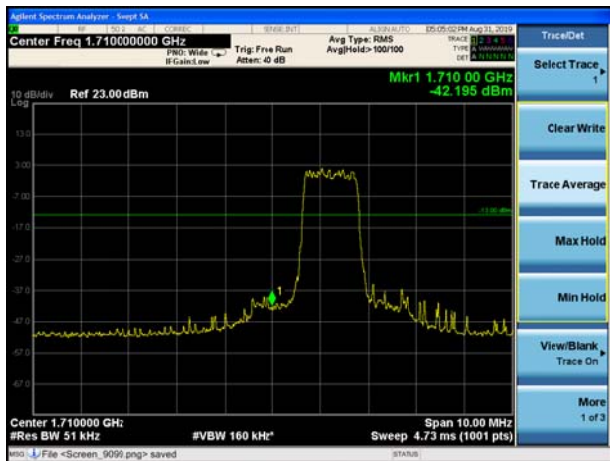

LTE Band 4 QPSK 3MHz CH-Low, 100%RB

LTE Band 4 QPSK 3MHz CH-High, 100%RB

LTE Band 4 QPSK 5MHz CH-Low, 1 RB

LTE Band 4 QPSK 5MHz CH-High, 1 RB

LTE Band 4 QPSK 5MHz CH-Low, 100%RB

LTE Band 4 QPSK 5MHz CH-High, 100%RB

LTE Band 4 QPSK 10MHz CH-Low, 1 RB

LTE Band 4 QPSK 10MHz CH-High, 1 RB

LTE Band 4 QPSK 10MHz CH-Low, 100%RB

LTE Band 4 QPSK 10MHz CH-High, 100%RB

LTE Band 4 QPSK 15MHz CH-Low, 1 RB

LTE Band 4 QPSK 15MHz CH-High, 1 RB