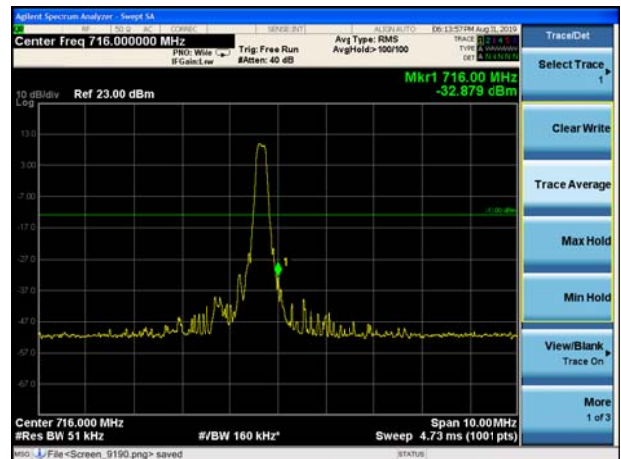

LTE Band 12 QPSK 1.4MHz CH-Low, 1 RB

LTE Band 12 QPSK 1.4MHz CH-High, 1 RB

LTE Band 12 QPSK 1.4MHz CH-Low, 100%RB

LTE Band 12 QPSK 1.4MHz CH-High, 100%RB

LTE Band 12 QPSK 3MHz CH-Low, 1 RB

LTE Band 12 QPSK 3MHz CH-High, 1 RB

LTE Band 12 QPSK 3MHz CH-Low, 100%RB

LTE Band 12 QPSK 3MHz CH-High, 100%RB

LTE Band 12 QPSK 5MHz CH-Low, 1 RB

LTE Band 12 QPSK 5MHz CH-High, 1 RB

LTE Band 12 QPSK 5MHz CH-Low, 100%RB

LTE Band 12 QPSK 5MHz CH-High, 100%RB

LTE Band 12 QPSK 10MHz CH-Low, 1 RB

LTE Band 12 QPSK 10MHz CH-High, 1 RB

LTE Band 12 QPSK 10MHz CH-Low, 100%RB

LTE Band 12 QPSK 10MHz CH-High, 100%RB

LTE Band 12 16QAM 1.4MHz CH-Low, 1 RB

LTE Band 12 16QAM 1.4MHz CH-High, 1 RB