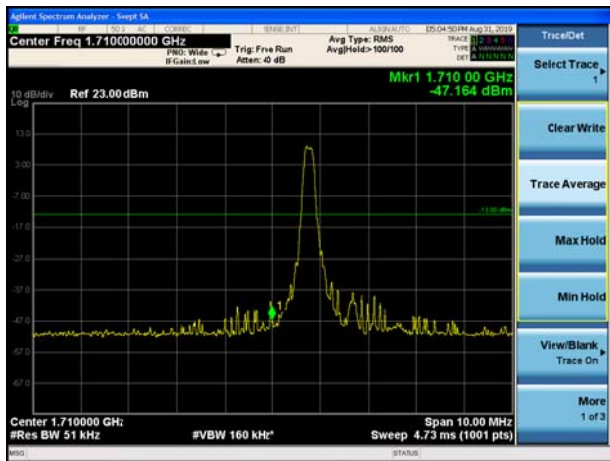

LTE Band 4 QPSK 3MHz CH-Low, 100%RB

LTE Band 4 QPSK 3MHz CH-High, 100%RB

LTE Band 4 QPSK 5MHz CH-Low, 1 RB

LTE Band 4 QPSK 5MHz CH-High, 1 RB

LTE Band 4 QPSK 5MHz CH-Low, 100%RB

LTE Band 4 QPSK 5MHz CH-High, 100%RB

LTE Band 4 QPSK 10MHz CH-Low, 1 RB

LTE Band 4 QPSK 10MHz CH-High, 1 RB

LTE Band 4 QPSK 10MHz CH-Low, 100%RB

LTE Band 4 QPSK 10MHz CH-High, 100%RB

LTE Band 4 QPSK 15MHz CH-Low, 1 RB

LTE Band 4 QPSK 15MHz CH-High, 1 RB