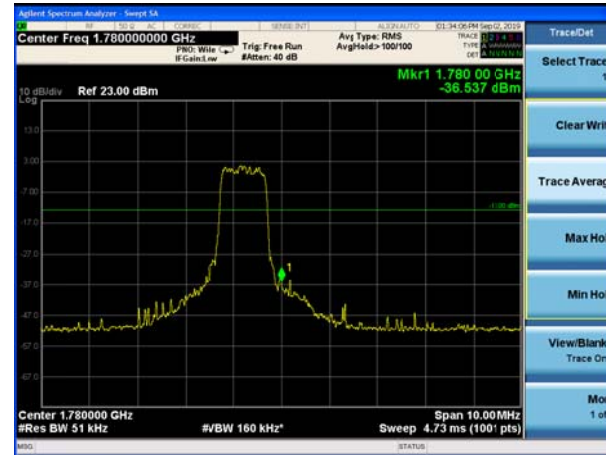

LTE Band 66 QPSK 20MHz CH-High, 100%RB

LTE Band 66 16QAM 1.4MHz CH-Low, 1 RB

LTE Band 66 16QAM 1.4MHz CH-High, 1 RB

LTE Band 66 16QAM 1.4MHz CH-Low, 100%RB

LTE Band 66 16QAM 1.4MHz CH-High, 100%

LTE Band 66 16QAM 3MHz CH-Low, 1 RB

LTE Band 66 16QAM 3MHz CH-High, 1 RB

LTE Band 66 16QAM 3MHz CH-Low, 100%RB

LTE Band 66 16QAM 3MHz CH-High, 100%RB

LTE Band 66 16QAM 5MHz CH-Low, 1 RB

LTE Band 66 16QAM 5MHz CH-High, 1 RB

LTE Band 66 16QAM 5MHz CH-Low, 100%RB

LTE Band 66 16QAM 5MHz CH-High, 100%RB

LTE Band 66 16QAM 10MHz CH-Low, 1 RB

LTE Band 66 16QAM 10MHz CH-High, 1 RB

LTE Band 66 16QAM 10MHz CH-Low, 100%RB

LTE Band 66 16QAM 10MHz CH-High, 100%RB

LTE Band 66 16QAM 15MHz CH-Low, 1 RB