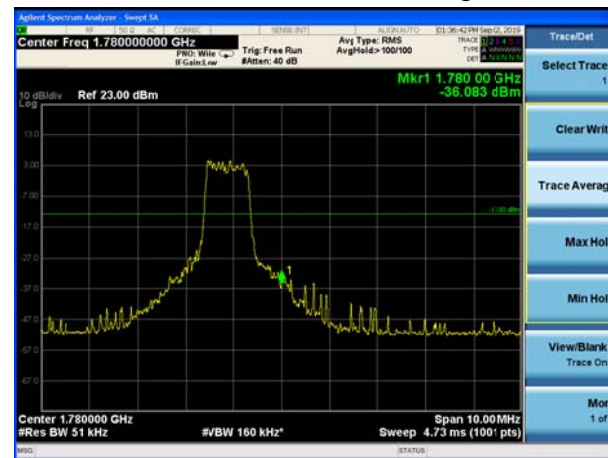

LTE Band 66 16QAM 5MHz CH-High, 100%RB

LTE Band 66 16QAM 10MHz CH-Low, 1 RB

LTE Band 66 16QAM 10MHz CH-High, 1 RB

LTE Band 66 16QAM 10MHz CH-Low, 100%RB

LTE Band 66 16QAM 10MHz CH-High, 100%RB

LTE Band 66 16QAM 15MHz CH-Low, 1 RB

LTE Band 66 16QAM 15MHz CH-High, 1 RB