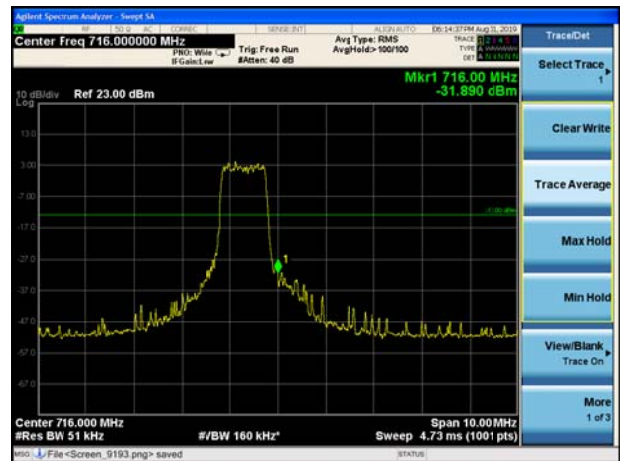

LTE Band 12 16QAM 5MHz CH-Low, 1 RB

LTE Band 12 16QAM 5MHz CH-High, 1 RB

LTE Band 12 16QAM 5MHz CH-Low, 100%RB

LTE Band 12 16QAM 5MHz CH-High, 100%RB

LTE Band 12 16QAM 10MHz CH-Low, 1 RB

LTE Band 12 16QAM 10MHz CH-High, 1 RB