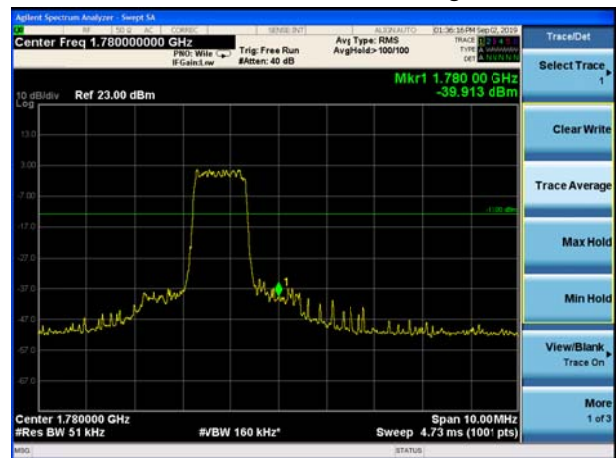

### LTE Band 66 QPSK 5MHz CH-Low, 100%RB

### LTE Band 66 QPSK 5MHz CH-High, 100%RB

LTE Band 66 QPSK 10MHz CH-Low, 1 RB

LTE Band 66 QPSK 10MHz CH-High, 1 RB

LTE Band 66 QPSK 10MHz CH-Low, 100%RB

LTE Band 66 QPSK 10MHz CH-High, 100%RB

LTE Band 66 QPSK 15MHz CH-Low, 1 RB

LTE Band 66 QPSK 15MHz CH-High, 1 RB

LTE Band 66 QPSK 15MHz CH-Low, 100%RB

LTE Band 66 QPSK 15MHz CH-High, 100%RB

LTE Band 66 QPSK 20MHz CH-Low, 1 RB

LTE Band 66 QPSK 20MHz CH-High, 1 RB

LTE Band 66 QPSK 20MHz CH-Low, 100%RB