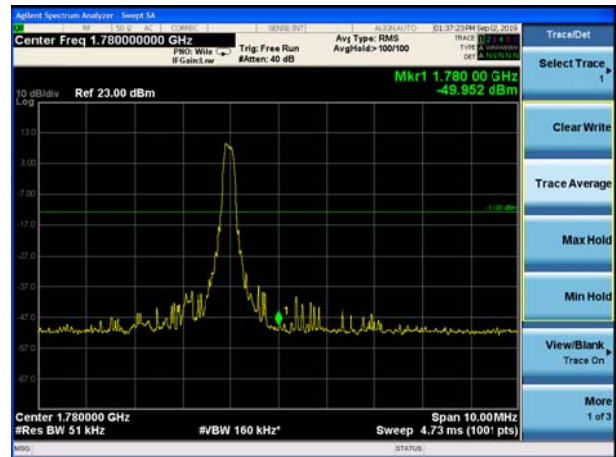

### LTE Band 66 QPSK 5MHz CH-Low, 100%RB

### LTE Band 66 QPSK 5MHz CH-High, 100%RB

LTE Band 66 QPSK 10MHz CH-Low, 1 RB

LTE Band 66 QPSK 10MHz CH-High, 1 RB

LTE Band 66 QPSK 10MHz CH-Low, 100%RB

LTE Band 66 QPSK 10MHz CH-High, 100%RB

LTE Band 66 QPSK 15MHz CH-Low, 1 RB

LTE Band 66 QPSK 15MHz CH-High, 1 RB

LTE Band 66 QPSK 15MHz CH-Low, 100%RB

LTE Band 66 QPSK 15MHz CH-High, 100%RB

LTE Band 66 QPSK 20MHz CH-Low, 1 RB

LTE Band 66 QPSK 20MHz CH-High, 1 RB

LTE Band 66 QPSK 20MHz CH-Low, 100%RB