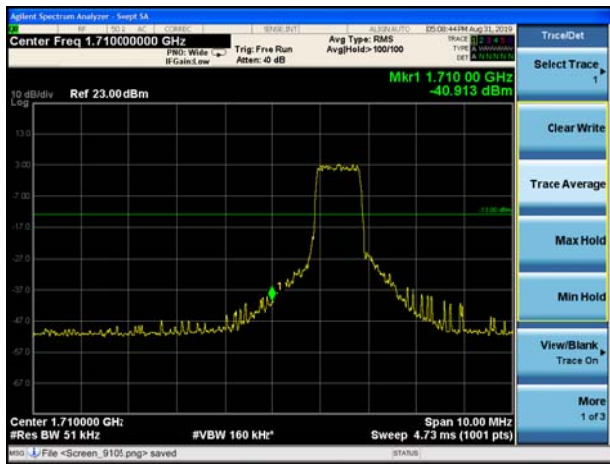

LTE Band 4 16QAM 10MHz CH-Low, 1 RB

LTE Band 4 16QAM 10MHz CH-High, 1 RB

LTE Band 4 16QAM 10MHz CH-Low, 100%RB

LTE Band 4 16QAM 10MHz CH-High, 100%RB

LTE Band 4 16QAM 15MHz CH-Low, 1 RB

LTE Band 4 16QAM 15MHz CH-High, 1 RB

LTE Band 4 16QAM 15MHz CH-Low, 100%RB

LTE Band 4 16QAM 15MHz CH-High, 100%RB

LTE Band 4 16QAM 20MHz CH-Low, 1 RB

LTE Band 4 16QAM 20MHz CH-High, 1 RB

LTE Band 4 16QAM 20MHz CH-Low, 100%RB

LTE Band 4 16QAM 20MHz CH-High, 100%RB