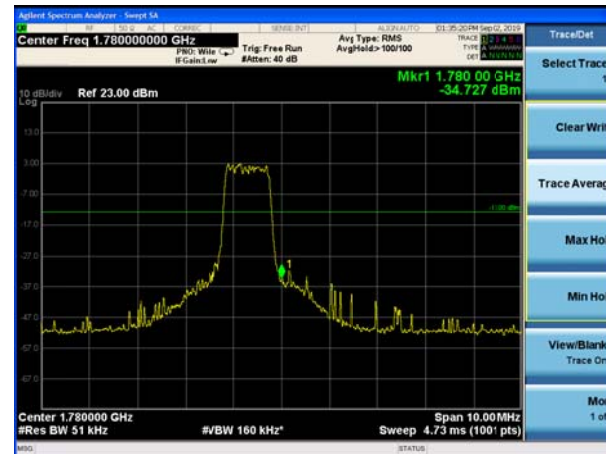

LTE Band 66 QPSK 20MHz CH-High, 100%RB

LTE Band 66 16QAM 1.4MHz CH-Low, 1 RB

LTE Band 66 16QAM 1.4MHz CH-High, 1 RB

LTE Band 66 16QAM 1.4MHz CH-Low, 100%RB

LTE Band 66 16QAM 1.4MHz CH-High, 100%

LTE Band 66 16QAM 3MHz CH-Low, 1 RB

LTE Band 66 16QAM 3MHz CH-High, 1 RB

LTE Band 66 16QAM 3MHz CH-Low, 100%RB

LTE Band 66 16QAM 3MHz CH-High, 100%RB

LTE Band 66 16QAM 5MHz CH-Low, 1 RB

LTE Band 66 16QAM 5MHz CH-High, 1 RB

LTE Band 66 16QAM 5MHz CH-Low, 100%RB

LTE Band 66 16QAM 5MHz CH-High, 100%RB

LTE Band 66 16QAM 10MHz CH-Low, 1 RB

LTE Band 66 16QAM 10MHz CH-High, 1 RB

LTE Band 66 16QAM 10MHz CH-Low, 100%RB

LTE Band 66 16QAM 10MHz CH-High, 100%RB

LTE Band 66 16QAM 15MHz CH-Low, 1 RB