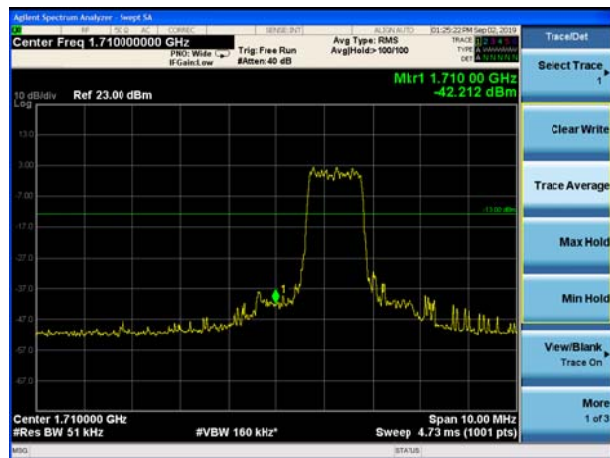

### LTE Band 66 QPSK 5MHz CH-Low, 100%RB

### LTE Band 66 QPSK 5MHz CH-High, 100%RB

LTE Band 66 QPSK 10MHz CH-Low, 1 RB

LTE Band 66 QPSK 10MHz CH-High, 1 RB

LTE Band 66 QPSK 10MHz CH-Low, 100%RB

LTE Band 66 QPSK 10MHz CH-High, 100%RB

LTE Band 66 QPSK 15MHz CH-Low, 1 RB

LTE Band 66 QPSK 15MHz CH-High, 1 RB

LTE Band 66 QPSK 15MHz CH-Low, 100%RB

LTE Band 66 QPSK 15MHz CH-High, 100%RB

LTE Band 66 QPSK 20MHz CH-Low, 1 RB

LTE Band 66 QPSK 20MHz CH-High, 1 RB

LTE Band 66 QPSK 20MHz CH-Low, 100%RB