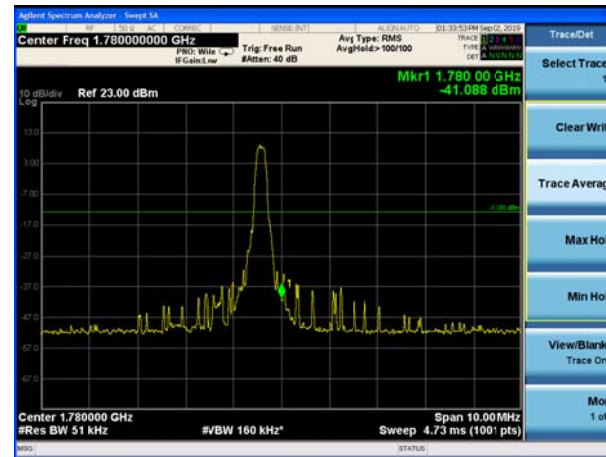

LTE Band 66 QPSK 15MHz CH-High, 1 RB

LTE Band 66 QPSK 15MHz CH-Low, 100%RB

LTE Band 66 QPSK 15MHz CH-High, 100%RB

LTE Band 66 QPSK 20MHz CH-Low, 1 RB

LTE Band 66 QPSK 20MHz CH-High, 1 RB

LTE Band 66 QPSK 20MHz CH-Low, 100%RB

LTE Band 66 QPSK 20MHz CH-High, 100%RB

LTE Band 66 16QAM 1.4MHz CH-Low, 1 RB

LTE Band 66 16QAM 1.4MHz CH-High, 1 RB

LTE Band 66 16QAM 1.4MHz CH-Low, 100%RB

LTE Band 66 16QAM 1.4MHz CH-High, 100%

LTE Band 66 16QAM 3MHz CH-Low, 1 RB

LTE Band 66 16QAM 3MHz CH-High, 1 RB

LTE Band 66 16QAM 3MHz CH-Low, 100%RB

LTE Band 66 16QAM 3MHz CH-High, 100%RB

LTE Band 66 16QAM 5MHz CH-Low, 1 RB

LTE Band 66 16QAM 5MHz CH-High, 1 RB

LTE Band 66 16QAM 5MHz CH-Low, 100%RB