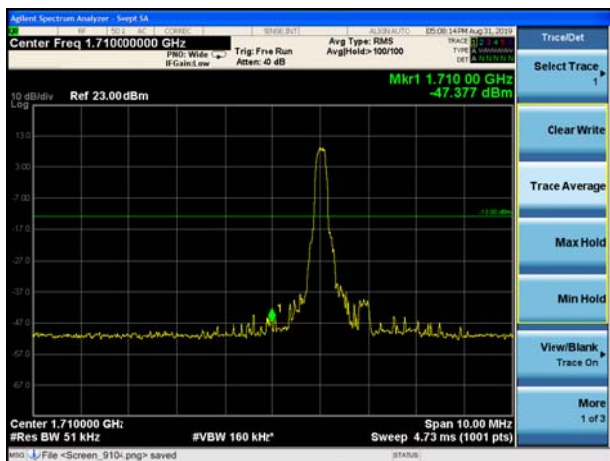

LTE Band 4 16QAM 3MHz CH-Low, 100%RB

LTE Band 4 16QAM 3MHz CH-High, 100%RB

LTE Band 4 16QAM 5MHz CH-Low, 1 RB

LTE Band 4 16QAM 5MHz CH-High, 1 RB

LTE Band 4 16QAM 5MHz CH-Low, 100%RB

LTE Band 4 16QAM 5MHz CH-High, 100%RB

LTE Band 4 16QAM 10MHz CH-Low, 1 RB

LTE Band 4 16QAM 10MHz CH-High, 1 RB

LTE Band 4 16QAM 10MHz CH-Low, 100%RB

LTE Band 4 16QAM 10MHz CH-High, 100%RB

LTE Band 4 16QAM 15MHz CH-Low, 1 RB

LTE Band 4 16QAM 15MHz CH-High, 1 RB

LTE Band 4 16QAM 15MHz CH-Low, 100%RB

LTE Band 4 16QAM 15MHz CH-High, 100%RB

LTE Band 4 16QAM 20MHz CH-Low, 1 RB

LTE Band 4 16QAM 20MHz CH-High, 1 RB

LTE Band 4 16QAM 20MHz CH-Low, 100%RB

LTE Band 4 16QAM 20MHz CH-High, 100%RB

LTE Band 12 QPSK 1.4MHz CH-Low, 1 RB

LTE Band 12 QPSK 1.4MHz CH-High, 1 RB

LTE Band 12 QPSK 1.4MHz CH-Low, 100%RB

LTE Band 12 QPSK 1.4MHz CH-High, 100%RB

LTE Band 12 QPSK 3MHz CH-Low, 1 RB

LTE Band 12 QPSK 3MHz CH-High, 1 RB