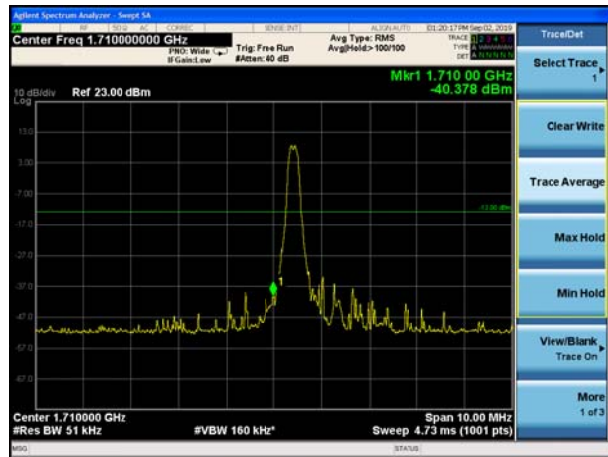

LTE Band 66 QPSK 15MHz CH-High, 1 RB

LTE Band 66 QPSK 15MHz CH-Low, 100%RB

LTE Band 66 QPSK 15MHz CH-High, 100%RB

LTE Band 66 QPSK 20MHz CH-Low, 1 RB

LTE Band 66 QPSK 20MHz CH-High, 1 RB

LTE Band 66 QPSK 20MHz CH-Low, 100%RB

LTE Band 66 QPSK 20MHz CH-High, 100%RB

LTE Band 66 16QAM 1.4MHz CH-Low, 1 RB

LTE Band 66 16QAM 1.4MHz CH-High, 1 RB

LTE Band 66 16QAM 1.4MHz CH-Low, 100%RB

LTE Band 66 16QAM 1.4MHz CH-High, 100%

LTE Band 66 16QAM 3MHz CH-Low, 1 RB