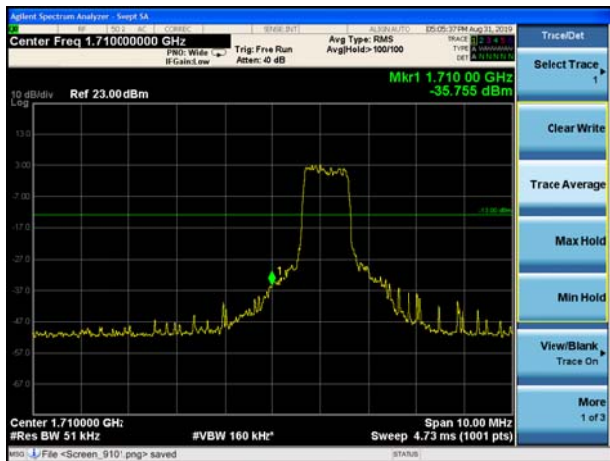

LTE Band 4 16QAM 1.4MHz CH-Low, 1 RB

LTE Band 4 16QAM 1.4MHz CH-High, 1 RB

LTE Band 4 16QAM 1.4MHz CH-Low, 100%RB

LTE Band 4 16QAM 1.4MHz CH-High, 100%RB

LTE Band 4 16QAM 3MHz CH-Low, 1 RB

LTE Band 4 16QAM 3MHz CH-High, 1 RB

LTE Band 4 16QAM 3MHz CH-Low, 100%RB

LTE Band 4 16QAM 3MHz CH-High, 100%RB

LTE Band 4 16QAM 5MHz CH-Low, 1 RB

LTE Band 4 16QAM 5MHz CH-High, 1 RB

LTE Band 4 16QAM 5MHz CH-Low, 100%RB

LTE Band 4 16QAM 5MHz CH-High, 100%RB

LTE Band 4 16QAM 10MHz CH-Low, 1 RB

LTE Band 4 16QAM 10MHz CH-High, 1 RB

LTE Band 4 16QAM 10MHz CH-Low, 100%RB

LTE Band 4 16QAM 10MHz CH-High, 100%RB

LTE Band 4 16QAM 15MHz CH-Low, 1 RB

LTE Band 4 16QAM 15MHz CH-High, 1 RB