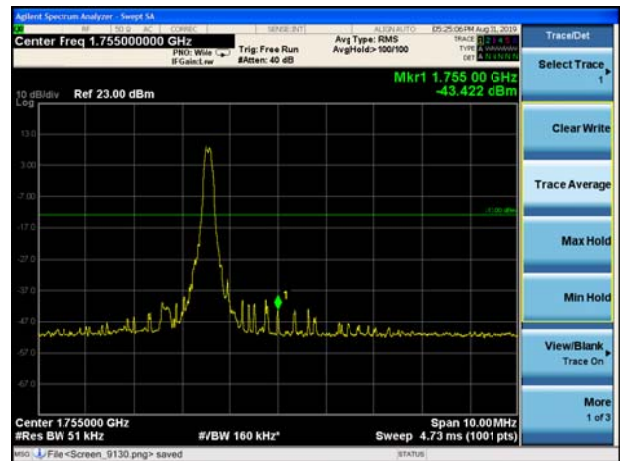

LTE Band 4 QPSK 10MHz CH-Low, 1 RB

LTE Band 4 QPSK 10MHz CH-High, 1 RB

LTE Band 4 QPSK 10MHz CH-Low, 100%RB

LTE Band 4 QPSK 10MHz CH-High, 100%RB

LTE Band 4 QPSK 15MHz CH-Low, 1 RB

LTE Band 4 QPSK 15MHz CH-High, 1 RB

LTE Band 4 QPSK 15MHz CH-Low, 100%RB

LTE Band 4 QPSK 15MHz CH-High, 100%RB

LTE Band 4 QPSK 20MHz CH-Low, 1 RB

LTE Band 4 QPSK 20MHz CH-High, 1 RB

LTE Band 4 QPSK 20MHz CH-Low, 100%RB

LTE Band 4 QPSK 20MHz CH-High, 100%RB

LTE Band 4 16QAM 1.4MHz CH-Low, 1 RB

LTE Band 4 16QAM 1.4MHz CH-High, 1 RB

LTE Band 4 16QAM 1.4MHz CH-Low, 100%RB

LTE Band 4 16QAM 1.4MHz CH-High, 100%RB

LTE Band 4 16QAM 3MHz CH-Low, 1 RB

LTE Band 4 16QAM 3MHz CH-High, 1 RB