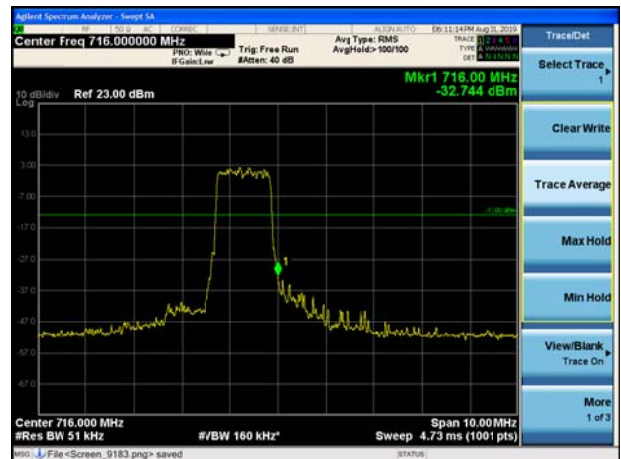

LTE Band 12 QPSK 1.4MHz CH-Low, 1 RB

LTE Band 12 QPSK 1.4MHz CH-High, 1 RB

LTE Band 12 QPSK 1.4MHz CH-Low, 100%RB

LTE Band 12 QPSK 1.4MHz CH-High, 100%RB

LTE Band 12 QPSK 3MHz CH-Low, 1 RB

LTE Band 12 QPSK 3MHz CH-High, 1 RB

LTE Band 12 QPSK 3MHz CH-Low, 100%RB

LTE Band 12 QPSK 3MHz CH-High, 100%RB

LTE Band 12 QPSK 5MHz CH-Low, 1 RB

LTE Band 12 QPSK 5MHz CH-High, 1 RB

LTE Band 12 QPSK 5MHz CH-Low, 100%RB

LTE Band 12 QPSK 5MHz CH-High, 100%RB