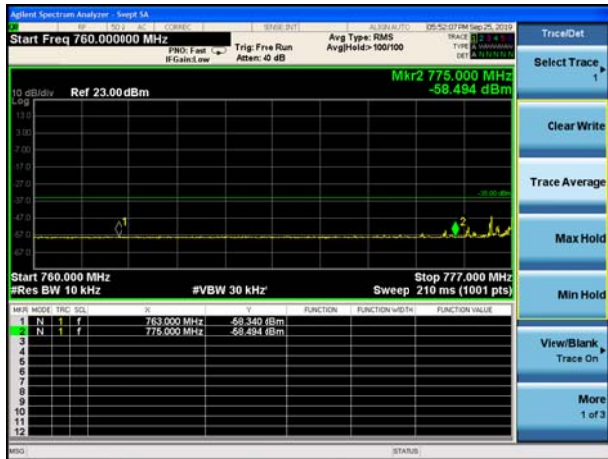

LTE Band 13 QPSK 10MHz CH-Low, 1 RB

LTE Band 13 QPSK 10MHz CH-High, 1 RB

LTE Band 13 QPSK 10MHz CH-Low, 100%RB

LTE Band 13 QPSK 10MHz CH-High, 100%RB

LTE Band 13 16QAM 5MHz CH-Low, 1 RB

LTE Band 13 16QAM 5MHz CH-High, 1 RB

LTE Band 13 16QAM 5MHz CH-Low, 100%RB

LTE Band 13 16QAM 5MHz CH-High, 100%RB

LTE Band 13 16QAM10MHz CH-Low, 1 RB

LTE Band 13 16QAM10MHz CH-High, 1 RB

LTE Band 13 16QAM 10MHz CH-Low, 100%RB

LTE Band 13 16QAM 10MHz CH-High, 100%RB

LTE Band 13 QPSK 5MHz CH-Low, 1 RB  
(763MHz ~775MHz)

LTE Band 13 QPSK 5MHz CH-Low, 1 RB  
(793MHz ~805MHz)

LTE Band 13 QPSK 5MHz CH-Low, 100%RB  
(763MHz ~775MHz)

LTE Band 13 QPSK 5MHz CH-Low, 100%RB  
(793MHz ~805MHz)

LTE Band 13 QPSK 10MHz CH-Low, 1 RB  
(763MHz ~775MHz)

LTE Band 13 QPSK 10MHz CH-Low, 1 RB  
(793MHz ~805MHz)

LTE Band 13 QPSK 10MHz CH-Low, 100%RB (763MHz ~775MHz)

LTE Band 13 QPSK 10MHz CH-Low, 100%RB (793MHz ~805MHz)