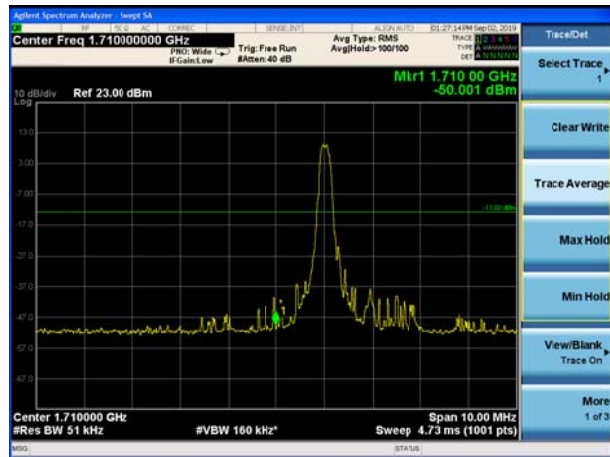

### LTE Band 66 QPSK 5MHz CH-Low, 100%RB

### LTE Band 66 QPSK 5MHz CH-High, 100%RB

LTE Band 66 QPSK 10MHz CH-Low, 1 RB

LTE Band 66 QPSK 10MHz CH-High, 1 RB

LTE Band 66 QPSK 10MHz CH-Low, 100%RB

LTE Band 66 QPSK 10MHz CH-High, 100%RB

LTE Band 66 QPSK 15MHz CH-Low, 1 RB

LTE Band 66 QPSK 15MHz CH-High, 1 RB

LTE Band 66 QPSK 15MHz CH-Low, 100%RB

LTE Band 66 QPSK 15MHz CH-High, 100%RB

LTE Band 66 QPSK 20MHz CH-Low, 1 RB

LTE Band 66 QPSK 20MHz CH-High, 1 RB

LTE Band 66 QPSK 20MHz CH-Low, 100%RB