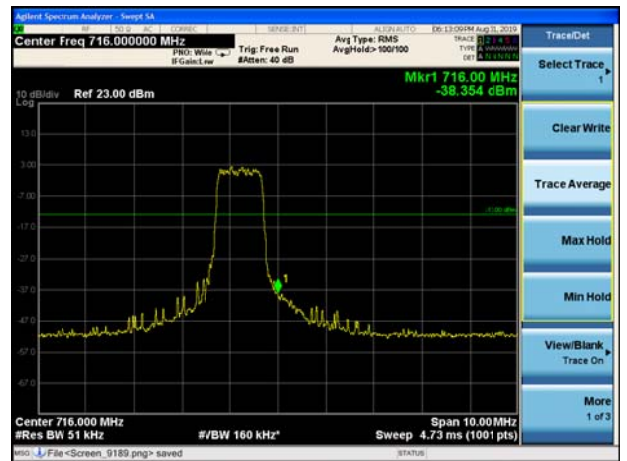

LTE Band 12 16QAM 1.4MHz CH-Low, 100%RB

LTE Band 12 16QAM 1.4MHz CH-High, 100%RB

LTE Band 12 16QAM 3MHz CH-Low, 1 RB

LTE Band 12 16QAM 3MHz CH-High, 1 RB

LTE Band 12 16QAM 3MHz CH-Low, 100%RB

LTE Band 12 16QAM 3MHz CH-High, 100%RB

LTE Band 12 16QAM 5MHz CH-Low, 1 RB

LTE Band 12 16QAM 5MHz CH-High, 1 RB

LTE Band 12 16QAM 5MHz CH-Low, 100%RB

LTE Band 12 16QAM 5MHz CH-High, 100%RB

LTE Band 12 16QAM 10MHz CH-Low, 1 RB

LTE Band 12 16QAM 10MHz CH-High, 1 RB