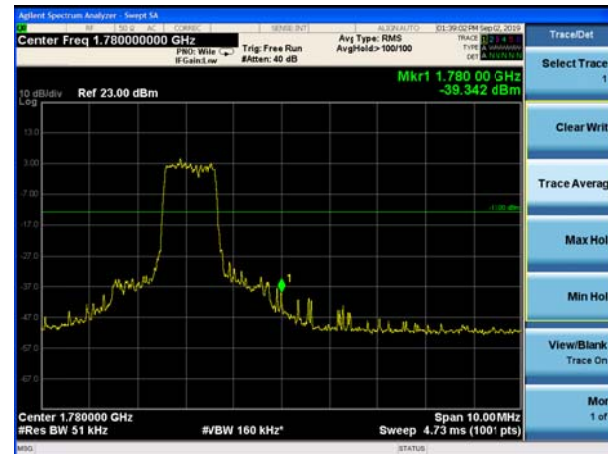

### LTE Band 66 QPSK 5MHz CH-Low, 100%RB

### LTE Band 66 QPSK 5MHz CH-High, 100%RB

LTE Band 66 QPSK 10MHz CH-Low, 1 RB

LTE Band 66 QPSK 10MHz CH-High, 1 RB

LTE Band 66 QPSK 10MHz CH-Low, 100%RB

LTE Band 66 QPSK 10MHz CH-High, 100%RB

LTE Band 66 QPSK 15MHz CH-Low, 1 RB

LTE Band 66 QPSK 15MHz CH-High, 1 RB

LTE Band 66 QPSK 15MHz CH-Low, 100%RB

LTE Band 66 QPSK 15MHz CH-High, 100%RB

LTE Band 66 QPSK 20MHz CH-Low, 1 RB

LTE Band 66 QPSK 20MHz CH-High, 1 RB

LTE Band 66 QPSK 20MHz CH-Low, 100%RB

LTE Band 66 QPSK 20MHz CH-High, 100%RB

LTE Band 66 16QAM 1.4MHz CH-Low, 1 RB

LTE Band 66 16QAM 1.4MHz CH-High, 1 RB

LTE Band 66 16QAM 1.4MHz CH-Low, 100%RB

LTE Band 66 16QAM 1.4MHz CH-High, 100%

LTE Band 66 16QAM 3MHz CH-Low, 1 RB