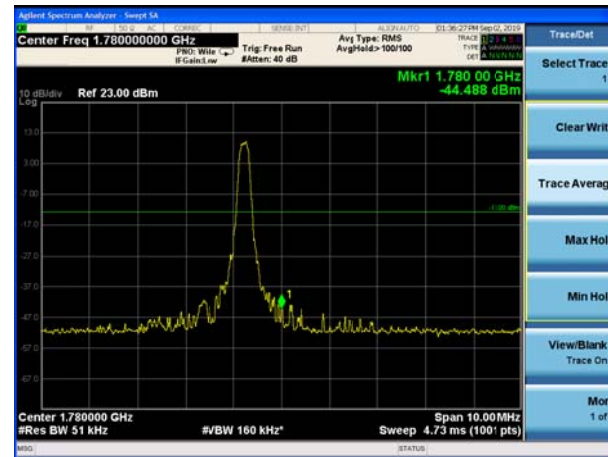

LTE Band 66 16QAM 5MHz CH-High, 100%RB

LTE Band 66 16QAM 10MHz CH-Low, 1 RB

LTE Band 66 16QAM 10MHz CH-High, 1 RB

LTE Band 66 16QAM 10MHz CH-Low, 100%RB

LTE Band 66 16QAM 10MHz CH-High, 100%RB

LTE Band 66 16QAM 15MHz CH-Low, 1 RB

LTE Band 66 16QAM 15MHz CH-High, 1 RB