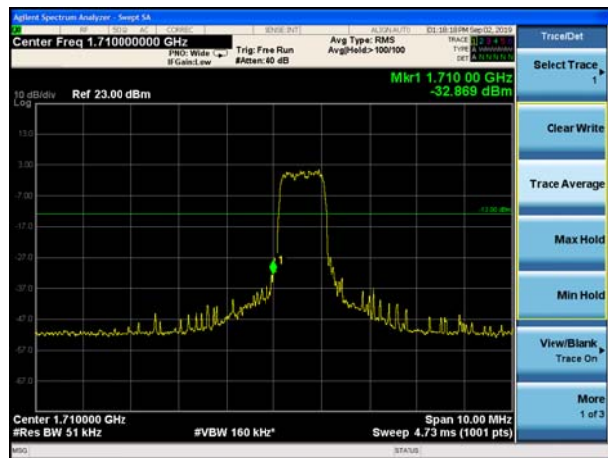

LTE Band 66 QPSK 20MHz CH-High, 100%RB

LTE Band 66 16QAM 1.4MHz CH-Low, 1 RB

LTE Band 66 16QAM 1.4MHz CH-High, 1 RB

LTE Band 66 16QAM 1.4MHz CH-Low, 100%RB

LTE Band 66 16QAM 1.4MHz CH-High, 100%

LTE Band 66 16QAM 3MHz CH-Low, 1 RB