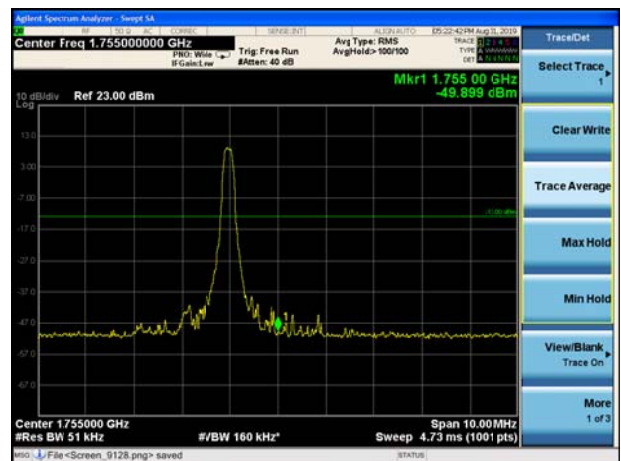

LTE Band 4 16QAM 3MHz CH-Low, 100%RB

LTE Band 4 16QAM 3MHz CH-High, 100%RB

LTE Band 4 16QAM 5MHz CH-Low, 1 RB

LTE Band 4 16QAM 5MHz CH-High, 1 RB

LTE Band 4 16QAM 5MHz CH-Low, 100%RB

LTE Band 4 16QAM 5MHz CH-High, 100%RB

LTE Band 4 16QAM 10MHz CH-Low, 1 RB

LTE Band 4 16QAM 10MHz CH-High, 1 RB

LTE Band 4 16QAM 10MHz CH-Low, 100%RB

LTE Band 4 16QAM 10MHz CH-High, 100%RB

LTE Band 4 16QAM 15MHz CH-Low, 1 RB

LTE Band 4 16QAM 15MHz CH-High, 1 RB

LTE Band 4 16QAM 15MHz CH-Low, 100%RB

LTE Band 4 16QAM 15MHz CH-High, 100%RB

LTE Band 4 16QAM 20MHz CH-Low, 1 RB

LTE Band 4 16QAM 20MHz CH-High, 1 RB

LTE Band 4 16QAM 20MHz CH-Low, 100%RB

LTE Band 4 16QAM 20MHz CH-High, 100%RB