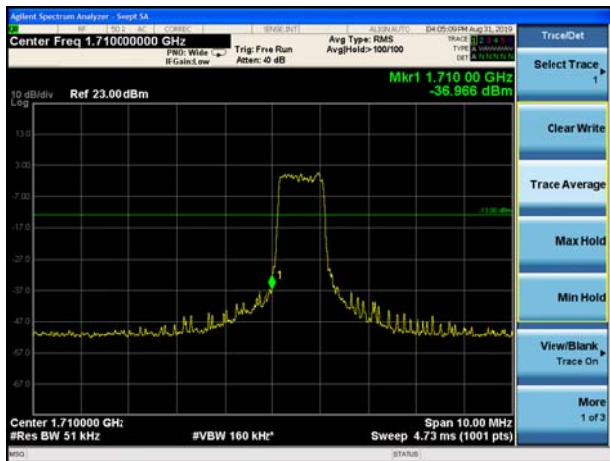

LTE Band 4 QPSK 10MHz CH-Low, 1 RB

LTE Band 4 QPSK 10MHz CH-High, 1 RB

LTE Band 4 QPSK 10MHz CH-Low, 100%RB

LTE Band 4 QPSK 10MHz CH-High, 100%RB

LTE Band 4 QPSK 15MHz CH-Low, 1 RB

LTE Band 4 QPSK 15MHz CH-High, 1 RB

LTE Band 4 QPSK 15MHz CH-Low, 100%RB

LTE Band 4 QPSK 15MHz CH-High, 100%RB

LTE Band 4 QPSK 20MHz CH-Low, 1 RB

LTE Band 4 QPSK 20MHz CH-High, 1 RB

LTE Band 4 QPSK 20MHz CH-Low, 100%RB

LTE Band 4 QPSK 20MHz CH-High, 100%RB

LTE Band 4 16QAM 1.4MHz CH-Low, 1 RB

LTE Band 4 16QAM 1.4MHz CH-High, 1 RB

LTE Band 4 16QAM 1.4MHz CH-Low, 100%RB

LTE Band 4 16QAM 1.4MHz CH-High, 100%RB

LTE Band 4 16QAM 3MHz CH-Low, 1 RB

LTE Band 4 16QAM 3MHz CH-High, 1 RB