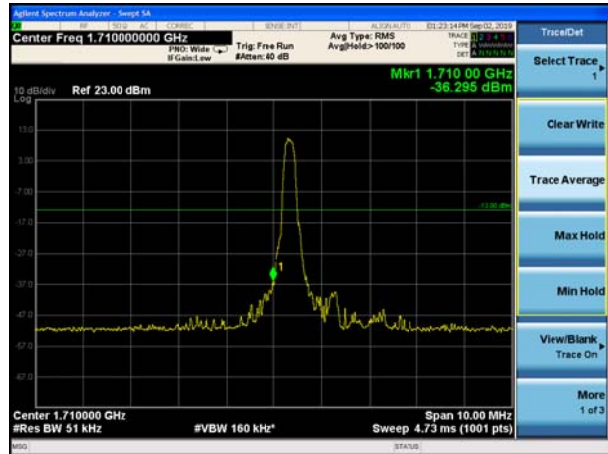

LTE Band 66 QPSK 20MHz CH-High, 100%RB

LTE Band 66 16QAM 1.4MHz CH-Low, 1 RB

LTE Band 66 16QAM 1.4MHz CH-High, 1 RB

LTE Band 66 16QAM 1.4MHz CH-Low, 100%RB

LTE Band 66 16QAM 1.4MHz CH-High, 100%

LTE Band 66 16QAM 3MHz CH-Low, 1 RB

LTE Band 66 16QAM 3MHz CH-High, 1 RB

LTE Band 66 16QAM 3MHz CH-Low, 100%RB

LTE Band 66 16QAM 3MHz CH-High, 100%RB

LTE Band 66 16QAM 5MHz CH-Low, 1 RB

LTE Band 66 16QAM 5MHz CH-High, 1 RB

LTE Band 66 16QAM 5MHz CH-Low, 100%RB

LTE Band 66 16QAM 5MHz CH-High, 100%RB

LTE Band 66 16QAM 10MHz CH-Low, 1 RB

LTE Band 66 16QAM 10MHz CH-High, 1 RB

LTE Band 66 16QAM 10MHz CH-Low, 100%RB

LTE Band 66 16QAM 10MHz CH-High, 100%RB

LTE Band 66 16QAM 15MHz CH-Low, 1 RB

LTE Band 66 16QAM 15MHz CH-High, 1 RB