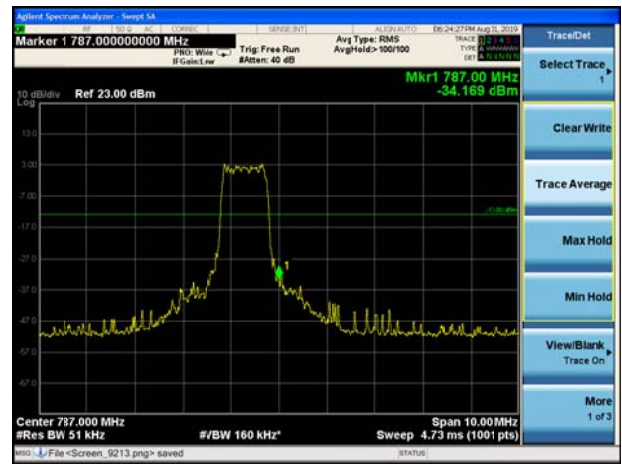

LTE Band 13 QPSK 10MHz CH-Low, 1 RB

LTE Band 13 QPSK 10MHz CH-High, 1 RB

LTE Band 13 QPSK 10MHz CH-Low, 100%RB

LTE Band 13 QPSK 10MHz CH-High, 100%RB

LTE Band 13 16QAM 5MHz CH-Low, 1 RB

LTE Band 13 16QAM 5MHz CH-High, 1 RB

LTE Band 13 16QAM 5MHz CH-Low, 100%RB

LTE Band 13 16QAM 5MHz CH-High, 100%RB

LTE Band 13 16QAM10MHz CH-Low, 1 RB

LTE Band 13 16QAM10MHz CH-High, 1 RB

LTE Band 13 16QAM 10MHz CH-Low, 100%RB

LTE Band 13 16QAM 10MHz CH-High, 100%RB