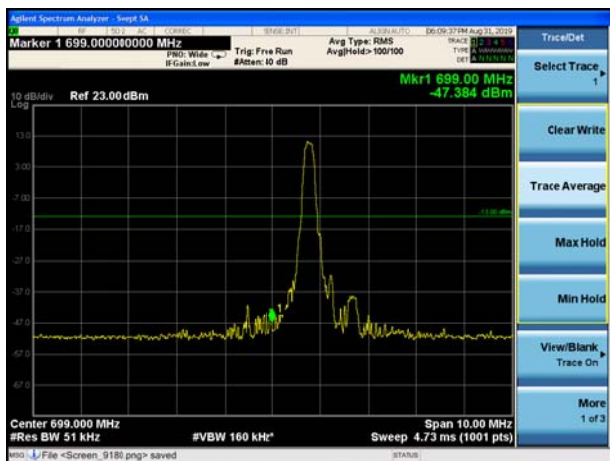

LTE Band 12 16QAM 5MHz CH-Low, 1 RB

LTE Band 12 16QAM 5MHz CH-High, 1 RB

LTE Band 12 16QAM 5MHz CH-Low, 100%RB

LTE Band 12 16QAM 5MHz CH-High, 100%RB

LTE Band 12 16QAM 10MHz CH-Low, 1 RB

LTE Band 12 16QAM 10MHz CH-High, 1 RB

LTE Band 12 16QAM 10MHz CH-Low, 100%RB

LTE Band 12 16QAM 10MHz CH-High, 100%RB

LTE Band 13 QPSK 5MHz CH-Low, 1 RB

LTE Band 13 QPSK 5MHz CH-High, 1 RB

LTE Band 13 QPSK 5MHz CH-Low, 100%RB

LTE Band 13 QPSK 5MHz CH-High, 100%RB