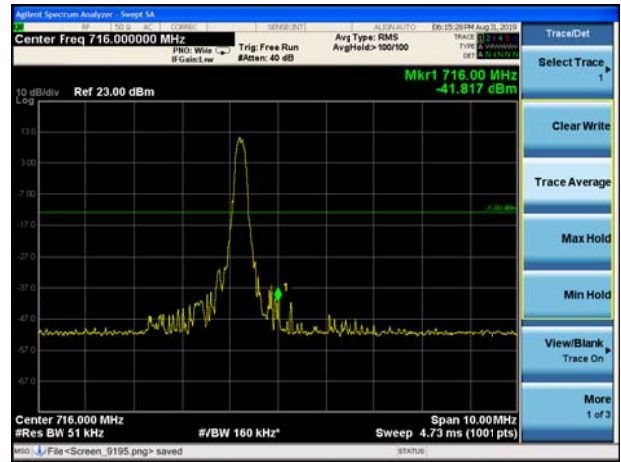

LTE Band 12 QPSK 1.4MHz CH-Low, 1 RB

LTE Band 12 QPSK 1.4MHz CH-High, 1 RB

LTE Band 12 QPSK 1.4MHz CH-Low, 100%RB

LTE Band 12 QPSK 1.4MHz CH-High, 100%RB

LTE Band 12 QPSK 3MHz CH-Low, 1 RB

LTE Band 12 QPSK 3MHz CH-High, 1 RB

LTE Band 12 QPSK 3MHz CH-Low, 100%RB

LTE Band 12 QPSK 3MHz CH-High, 100%RB

LTE Band 12 QPSK 5MHz CH-Low, 1 RB

LTE Band 12 QPSK 5MHz CH-High, 1 RB

LTE Band 12 QPSK 5MHz CH-Low, 100%RB

LTE Band 12 QPSK 5MHz CH-High, 100%RB

LTE Band 12 QPSK 10MHz CH-Low, 1 RB

LTE Band 12 QPSK 10MHz CH-High, 1 RB

LTE Band 12 QPSK 10MHz CH-Low, 100%RB

LTE Band 12 QPSK 10MHz CH-High, 100%RB

LTE Band 12 16QAM 1.4MHz CH-Low, 1 RB

LTE Band 12 16QAM 1.4MHz CH-High, 1 RB