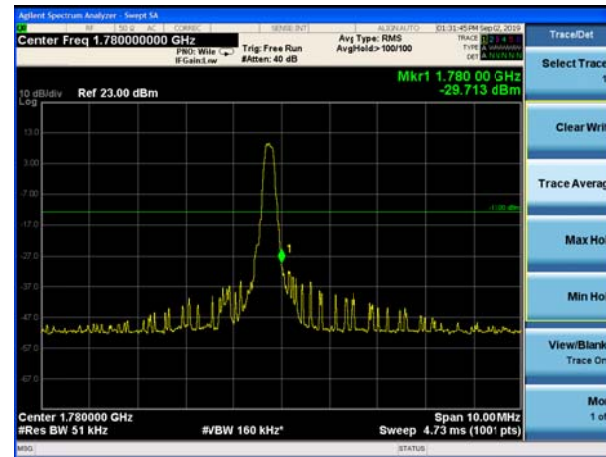

LTE Band 66 QPSK 15MHz CH-High, 1 RB

LTE Band 66 QPSK 15MHz CH-Low, 100%RB

LTE Band 66 QPSK 15MHz CH-High, 100%RB

LTE Band 66 QPSK 20MHz CH-Low, 1 RB

LTE Band 66 QPSK 20MHz CH-High, 1 RB

LTE Band 66 QPSK 20MHz CH-Low, 100%RB

LTE Band 66 QPSK 20MHz CH-High, 100%RB

LTE Band 66 16QAM 1.4MHz CH-Low, 1 RB

LTE Band 66 16QAM 1.4MHz CH-High, 1 RB

LTE Band 66 16QAM 1.4MHz CH-Low, 100%RB

LTE Band 66 16QAM 1.4MHz CH-High, 100%

LTE Band 66 16QAM 3MHz CH-Low, 1 RB

LTE Band 66 16QAM 3MHz CH-High, 1 RB

LTE Band 66 16QAM 3MHz CH-Low, 100%RB

LTE Band 66 16QAM 3MHz CH-High, 100%RB

LTE Band 66 16QAM 5MHz CH-Low, 1 RB

LTE Band 66 16QAM 5MHz CH-High, 1 RB

LTE Band 66 16QAM 5MHz CH-Low, 100%RB