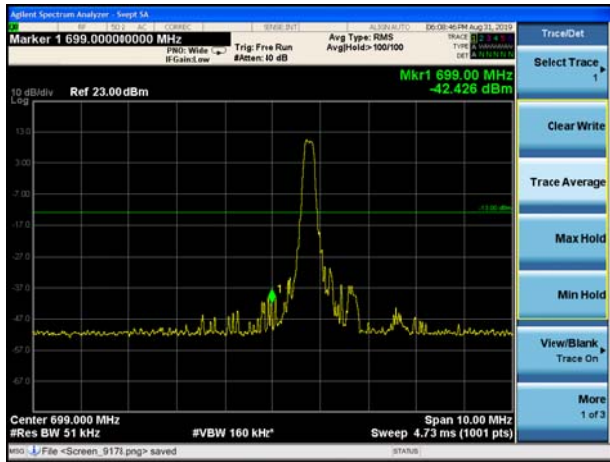

LTE Band 12 QPSK 1.4MHz CH-Low, 1 RB

LTE Band 12 QPSK 1.4MHz CH-High, 1 RB

LTE Band 12 QPSK 1.4MHz CH-Low, 100%RB

LTE Band 12 QPSK 1.4MHz CH-High, 100%RB

LTE Band 12 QPSK 3MHz CH-Low, 1 RB

LTE Band 12 QPSK 3MHz CH-High, 1 RB

LTE Band 12 QPSK 3MHz CH-Low, 100%RB

LTE Band 12 QPSK 3MHz CH-High, 100%RB

LTE Band 12 QPSK 5MHz CH-Low, 1 RB

LTE Band 12 QPSK 5MHz CH-High, 1 RB

LTE Band 12 QPSK 5MHz CH-Low, 100%RB

LTE Band 12 QPSK 5MHz CH-High, 100%RB

LTE Band 12 QPSK 10MHz CH-Low, 1 RB

LTE Band 12 QPSK 10MHz CH-High, 1 RB

LTE Band 12 QPSK 10MHz CH-Low, 100%RB

LTE Band 12 QPSK 10MHz CH-High, 100%RB

LTE Band 12 16QAM 1.4MHz CH-Low, 1 RB

LTE Band 12 16QAM 1.4MHz CH-High, 1 RB