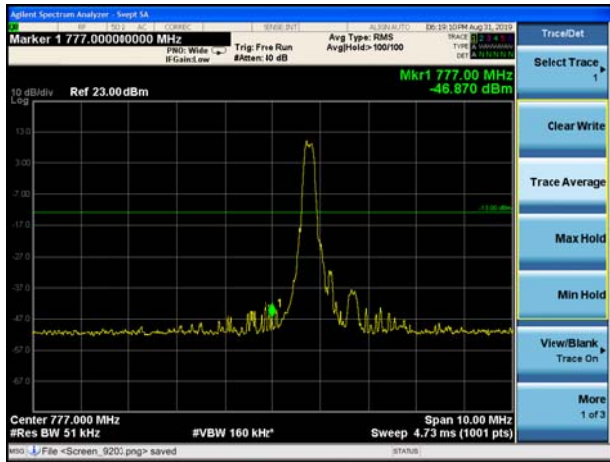

LTE Band 12 16QAM 10MHz CH-Low, 100%RB

LTE Band 12 16QAM 10MHz CH-High, 100%RB

LTE Band 13 QPSK 5MHz CH-Low, 1 RB

LTE Band 13 QPSK 5MHz CH-High, 1 RB

LTE Band 13 QPSK 5MHz CH-Low, 100%RB

LTE Band 13 QPSK 5MHz CH-High, 100%RB

LTE Band 13 QPSK 10MHz CH-Low, 1 RB

LTE Band 13 QPSK 10MHz CH-High, 1 RB

LTE Band 13 QPSK 10MHz CH-Low, 100%RB

LTE Band 13 QPSK 10MHz CH-High, 100%RB

LTE Band 13 16QAM 5MHz CH-Low, 1 RB

LTE Band 13 16QAM 5MHz CH-High, 1 RB