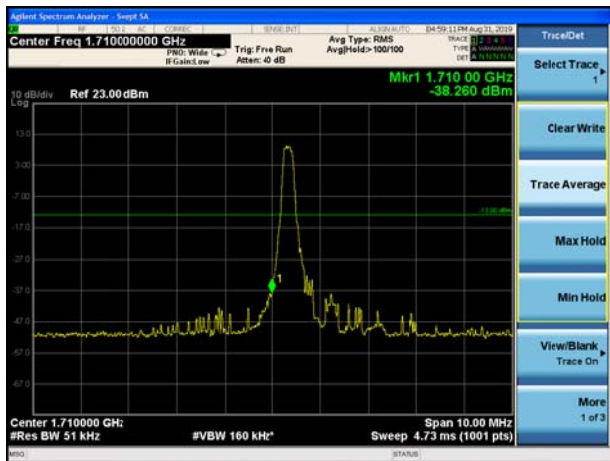

LTE Band 4 QPSK 3MHz CH-Low, 100%RB

LTE Band 4 QPSK 3MHz CH-High, 100%RB

LTE Band 4 QPSK 5MHz CH-Low, 1 RB

LTE Band 4 QPSK 5MHz CH-High, 1 RB

LTE Band 4 QPSK 5MHz CH-Low, 100%RB

LTE Band 4 QPSK 5MHz CH-High, 100%RB

LTE Band 4 QPSK 10MHz CH-Low, 1 RB

LTE Band 4 QPSK 10MHz CH-High, 1 RB

LTE Band 4 QPSK 10MHz CH-Low, 100%RB

LTE Band 4 QPSK 10MHz CH-High, 100%RB

LTE Band 4 QPSK 15MHz CH-Low, 1 RB

LTE Band 4 QPSK 15MHz CH-High, 1 RB