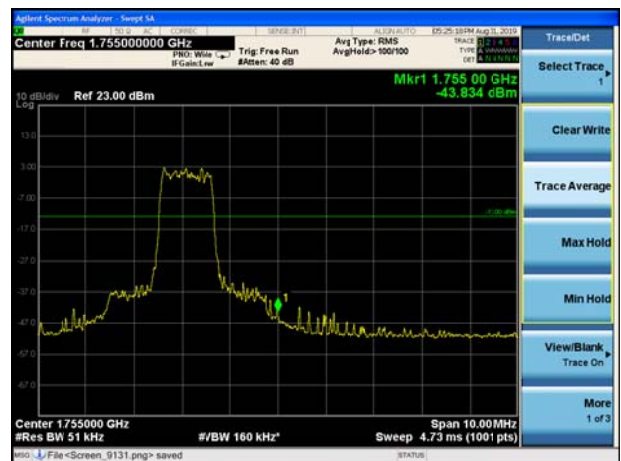

LTE Band 4 QPSK 10MHz CH-Low, 1 RB

LTE Band 4 QPSK 10MHz CH-High, 1 RB

LTE Band 4 QPSK 10MHz CH-Low, 100%RB

LTE Band 4 QPSK 10MHz CH-High, 100%RB

LTE Band 4 QPSK 15MHz CH-Low, 1 RB

LTE Band 4 QPSK 15MHz CH-High, 1 RB

LTE Band 4 QPSK 15MHz CH-Low, 100%RB

LTE Band 4 QPSK 15MHz CH-High, 100%RB

LTE Band 4 QPSK 20MHz CH-Low, 1 RB

LTE Band 4 QPSK 20MHz CH-High, 1 RB

LTE Band 4 QPSK 20MHz CH-Low, 100%RB

LTE Band 4 QPSK 20MHz CH-High, 100%RB

LTE Band 4 16QAM 1.4MHz CH-Low, 1 RB

LTE Band 4 16QAM 1.4MHz CH-High, 1 RB

LTE Band 4 16QAM 1.4MHz CH-Low, 100%RB

LTE Band 4 16QAM 1.4MHz CH-High, 100%RB

LTE Band 4 16QAM 3MHz CH-Low, 1 RB

LTE Band 4 16QAM 3MHz CH-High, 1 RB