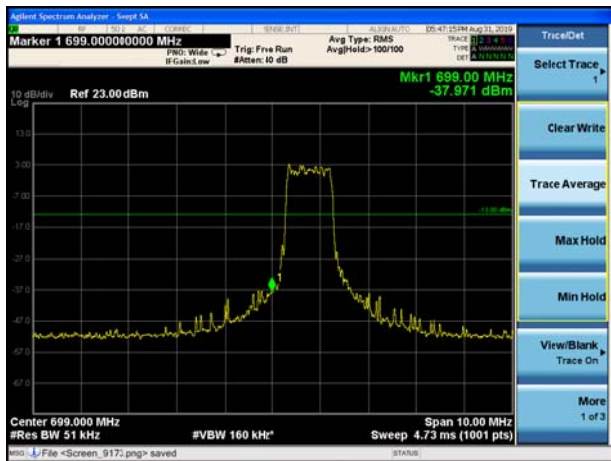

LTE Band 12 16QAM 1.4MHz CH-Low, 100%RB

LTE Band 12 16QAM 1.4MHz CH-High, 100%RB

LTE Band 12 16QAM 3MHz CH-Low, 1 RB

LTE Band 12 16QAM 3MHz CH-High, 1 RB

LTE Band 12 16QAM 3MHz CH-Low, 100%RB

LTE Band 12 16QAM 3MHz CH-High, 100%RB