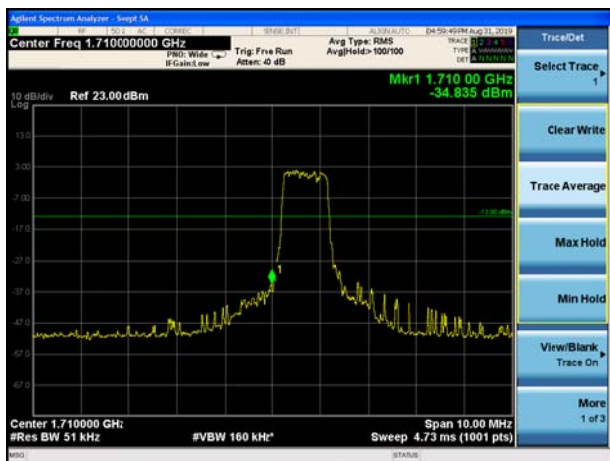

LTE Band 4 16QAM 1.4MHz CH-Low, 1 RB

LTE Band 4 16QAM 1.4MHz CH-High, 1 RB

LTE Band 4 16QAM 1.4MHz CH-Low, 100%RB

LTE Band 4 16QAM 1.4MHz CH-High, 100%RB

LTE Band 4 16QAM 3MHz CH-Low, 1 RB

LTE Band 4 16QAM 3MHz CH-High, 1 RB

LTE Band 4 16QAM 3MHz CH-Low, 100%RB

LTE Band 4 16QAM 3MHz CH-High, 100%RB

LTE Band 4 16QAM 5MHz CH-Low, 1 RB

LTE Band 4 16QAM 5MHz CH-High, 1 RB

LTE Band 4 16QAM 5MHz CH-Low, 100%RB

LTE Band 4 16QAM 5MHz CH-High, 100%RB

LTE Band 4 16QAM 10MHz CH-Low, 1 RB

LTE Band 4 16QAM 10MHz CH-High, 1 RB

LTE Band 4 16QAM 10MHz CH-Low, 100%RB

LTE Band 4 16QAM 10MHz CH-High, 100%RB

LTE Band 4 16QAM 15MHz CH-Low, 1 RB

LTE Band 4 16QAM 15MHz CH-High, 1 RB