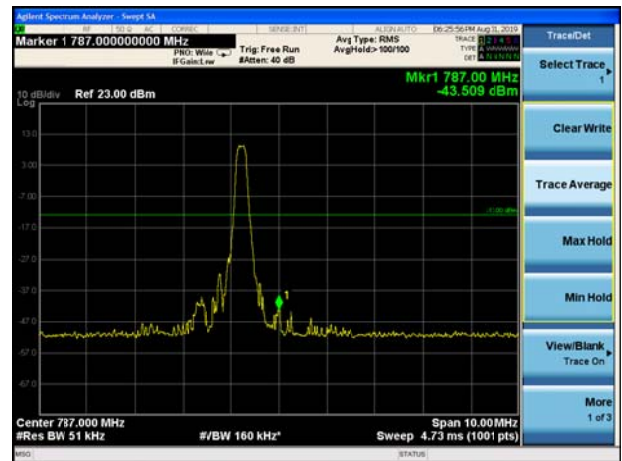

LTE Band 13 16QAM 5MHz CH-Low, 100%RB

LTE Band 13 16QAM 5MHz CH-High, 100%RB

LTE Band 13 16QAM10MHz CH-Low, 1 RB

LTE Band 13 16QAM10MHz CH-High, 1 RB

LTE Band 13 16QAM 10MHz CH-Low, 100%RB

LTE Band 13 16QAM 10MHz CH-High, 100%RB

LTE Band 13 QPSK 5MHz CH-Low, 1 RB  
(763MHz ~775MHz)

LTE Band 13 QPSK 5MHz CH-Low, 1 RB  
(793MHz ~805MHz)

LTE Band 13 QPSK 5MHz CH-Low, 100%RB  
(763MHz ~775MHz)

LTE Band 13 QPSK 5MHz CH-Low, 100%RB  
(793MHz ~805MHz)