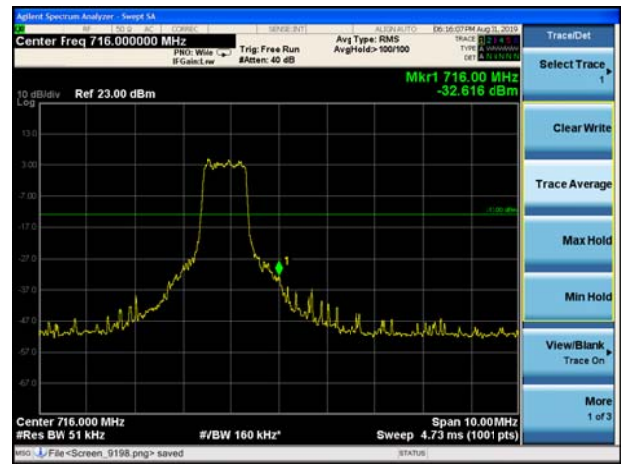

LTE Band 13 QPSK 5MHz CH-High, 1 RB