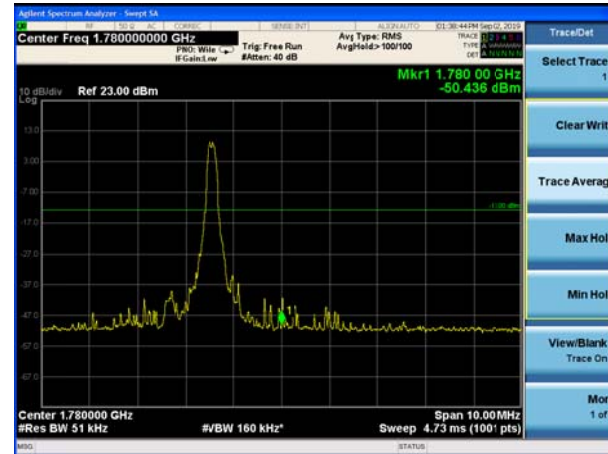

### LTE Band 66 QPSK 5MHz CH-Low, 100%RB

### LTE Band 66 QPSK 5MHz CH-High, 100%RB

LTE Band 66 QPSK 10MHz CH-Low, 1 RB

LTE Band 66 QPSK 10MHz CH-High, 1 RB

LTE Band 66 QPSK 10MHz CH-Low, 100%RB

LTE Band 66 QPSK 10MHz CH-High, 100%RB

LTE Band 66 QPSK 15MHz CH-Low, 1 RB

LTE Band 66 QPSK 15MHz CH-High, 1 RB

LTE Band 66 QPSK 15MHz CH-Low, 100%RB

LTE Band 66 QPSK 15MHz CH-High, 100%RB

LTE Band 66 QPSK 20MHz CH-Low, 1 RB

LTE Band 66 QPSK 20MHz CH-High, 1 RB

LTE Band 66 QPSK 20MHz CH-Low, 100%RB

LTE Band 66 QPSK 20MHz CH-High, 100%RB

LTE Band 66 16QAM 1.4MHz CH-Low, 1 RB

LTE Band 66 16QAM 1.4MHz CH-High, 1 RB

LTE Band 66 16QAM 1.4MHz CH-Low, 100%RB

LTE Band 66 16QAM 1.4MHz CH-High, 100%

LTE Band 66 16QAM 3MHz CH-Low, 1 RB