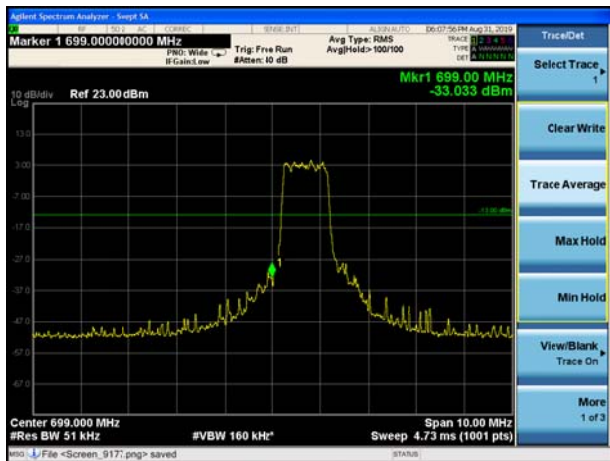

LTE Band 12 16QAM 10MHz CH-Low, 1 RB