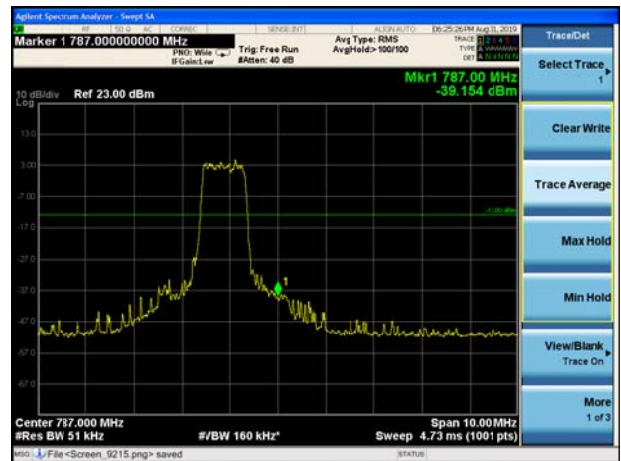

LTE Band 13 QPSK 10MHz CH-Low, 1 RB

LTE Band 13 QPSK 10MHz CH-High, 1 RB

LTE Band 13 QPSK 10MHz CH-Low, 100%RB

LTE Band 13 QPSK 10MHz CH-High, 100%RB

LTE Band 13 16QAM 5MHz CH-Low, 1 RB

LTE Band 13 16QAM 5MHz CH-High, 1 RB

LTE Band 13 16QAM 5MHz CH-Low, 100%RB

LTE Band 13 16QAM 5MHz CH-High, 100%RB

LTE Band 13 16QAM10MHz CH-Low, 1 RB

LTE Band 13 16QAM10MHz CH-High, 1 RB

LTE Band 13 16QAM 10MHz CH-Low, 100%RB

LTE Band 13 16QAM 10MHz CH-High, 100%RB