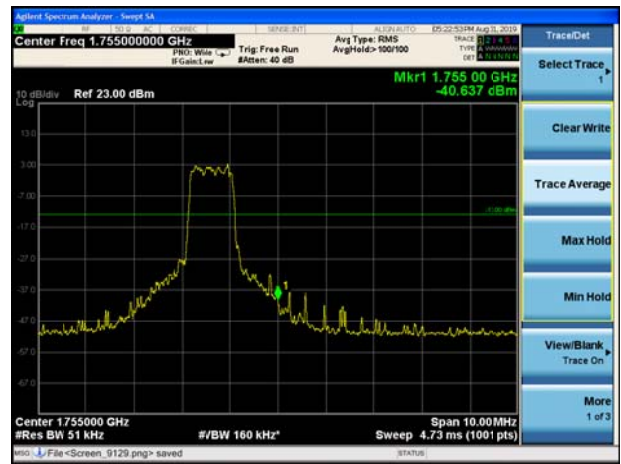

LTE Band 4 16QAM 3MHz CH-Low, 100%RB

LTE Band 4 16QAM 3MHz CH-High, 100%RB

LTE Band 4 16QAM 5MHz CH-Low, 1 RB

LTE Band 4 16QAM 5MHz CH-High, 1 RB

LTE Band 4 16QAM 5MHz CH-Low, 100%RB

LTE Band 4 16QAM 5MHz CH-High, 100%RB

LTE Band 4 16QAM 10MHz CH-Low, 1 RB

LTE Band 4 16QAM 10MHz CH-High, 1 RB

LTE Band 4 16QAM 10MHz CH-Low, 100%RB

LTE Band 4 16QAM 10MHz CH-High, 100%RB

LTE Band 4 16QAM 15MHz CH-Low, 1 RB

LTE Band 4 16QAM 15MHz CH-High, 1 RB

LTE Band 4 16QAM 15MHz CH-Low, 100%RB

LTE Band 4 16QAM 15MHz CH-High, 100%RB

LTE Band 4 16QAM 20MHz CH-Low, 1 RB

LTE Band 4 16QAM 20MHz CH-High, 1 RB

LTE Band 4 16QAM 20MHz CH-Low, 100%RB

LTE Band 4 16QAM 20MHz CH-High, 100%RB