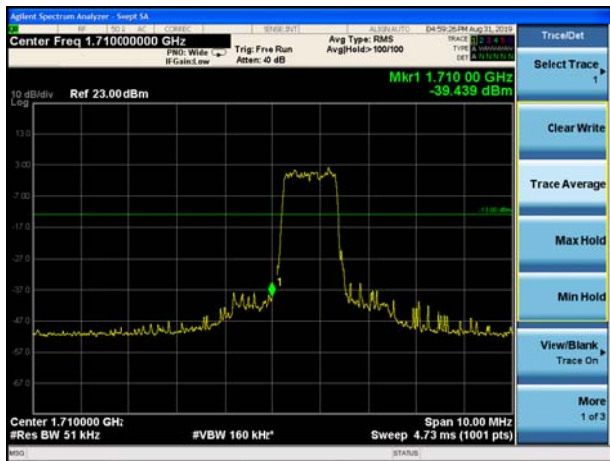

LTE Band 4 QPSK 3MHz CH-Low, 100%RB

LTE Band 4 QPSK 3MHz CH-High, 100%RB

LTE Band 4 QPSK 5MHz CH-Low, 1 RB

LTE Band 4 QPSK 5MHz CH-High, 1 RB

LTE Band 4 QPSK 5MHz CH-Low, 100%RB

LTE Band 4 QPSK 5MHz CH-High, 100%RB

LTE Band 4 QPSK 10MHz CH-Low, 1 RB

LTE Band 4 QPSK 10MHz CH-High, 1 RB

LTE Band 4 QPSK 10MHz CH-Low, 100%RB

LTE Band 4 QPSK 10MHz CH-High, 100%RB

LTE Band 4 QPSK 15MHz CH-Low, 1 RB

LTE Band 4 QPSK 15MHz CH-High, 1 RB