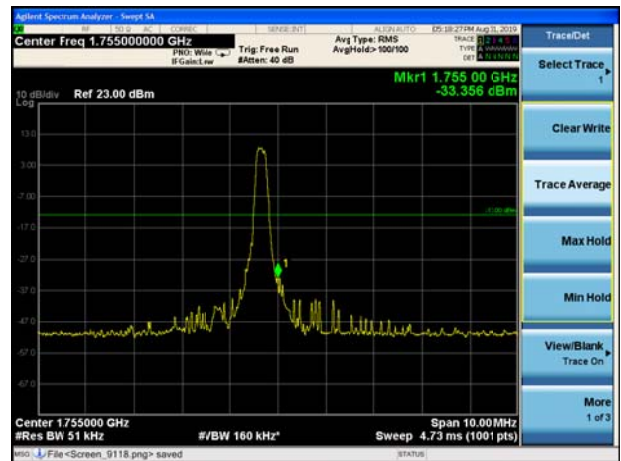

LTE Band 4 QPSK 3MHz CH-Low, 100%RB

LTE Band 4 QPSK 3MHz CH-High, 100%RB

LTE Band 4 QPSK 5MHz CH-Low, 1 RB

LTE Band 4 QPSK 5MHz CH-High, 1 RB

LTE Band 4 QPSK 5MHz CH-Low, 100%RB

LTE Band 4 QPSK 5MHz CH-High, 100%RB

LTE Band 4 QPSK 10MHz CH-Low, 1 RB

LTE Band 4 QPSK 10MHz CH-High, 1 RB

LTE Band 4 QPSK 10MHz CH-Low, 100%RB

LTE Band 4 QPSK 10MHz CH-High, 100%RB

LTE Band 4 QPSK 15MHz CH-Low, 1 RB

LTE Band 4 QPSK 15MHz CH-High, 1 RB