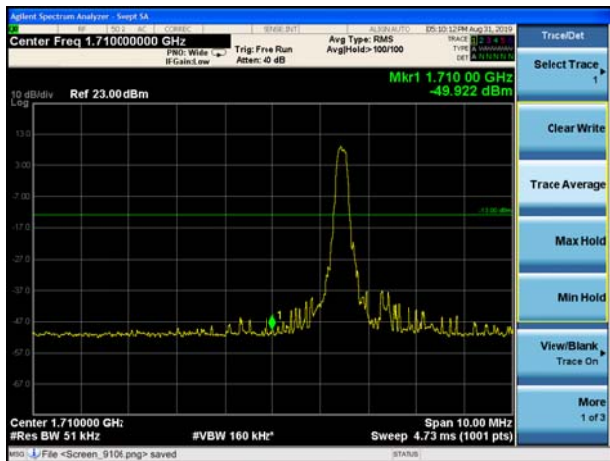

LTE Band 4 QPSK 3MHz CH-Low, 100%RB

LTE Band 4 QPSK 3MHz CH-High, 100%RB

LTE Band 4 QPSK 5MHz CH-Low, 1 RB

LTE Band 4 QPSK 5MHz CH-High, 1 RB

LTE Band 4 QPSK 5MHz CH-Low, 100%RB

LTE Band 4 QPSK 5MHz CH-High, 100%RB

LTE Band 4 QPSK 10MHz CH-Low, 1 RB

LTE Band 4 QPSK 10MHz CH-High, 1 RB

LTE Band 4 QPSK 10MHz CH-Low, 100%RB

LTE Band 4 QPSK 10MHz CH-High, 100%RB

LTE Band 4 QPSK 15MHz CH-Low, 1 RB

LTE Band 4 QPSK 15MHz CH-High, 1 RB

LTE Band 4 QPSK 15MHz CH-Low, 100%RB

LTE Band 4 QPSK 15MHz CH-High, 100%RB

LTE Band 4 QPSK 20MHz CH-Low, 1 RB

LTE Band 4 QPSK 20MHz CH-High, 1 RB

LTE Band 4 QPSK 20MHz CH-Low, 100%RB

LTE Band 4 QPSK 20MHz CH-High, 100%RB