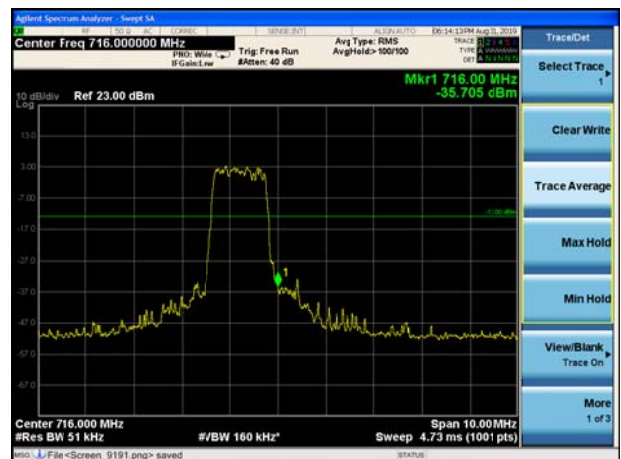

LTE Band 12 QPSK 1.4MHz CH-Low, 1 RB

LTE Band 12 QPSK 1.4MHz CH-High, 1 RB

LTE Band 12 QPSK 1.4MHz CH-Low, 100%RB

LTE Band 12 QPSK 1.4MHz CH-High, 100%RB

LTE Band 12 QPSK 3MHz CH-Low, 1 RB

LTE Band 12 QPSK 3MHz CH-High, 1 RB

LTE Band 12 QPSK 3MHz CH-Low, 100%RB

LTE Band 12 QPSK 3MHz CH-High, 100%RB

LTE Band 12 QPSK 5MHz CH-Low, 1 RB

LTE Band 12 QPSK 5MHz CH-High, 1 RB

LTE Band 12 QPSK 5MHz CH-Low, 100%RB

LTE Band 12 QPSK 5MHz CH-High, 100%RB

LTE Band 12 QPSK 10MHz CH-Low, 1 RB

LTE Band 12 QPSK 10MHz CH-High, 1 RB

LTE Band 12 QPSK 10MHz CH-Low, 100%RB

LTE Band 12 QPSK 10MHz CH-High, 100%RB

LTE Band 12 16QAM 1.4MHz CH-Low, 1 RB

LTE Band 12 16QAM 1.4MHz CH-High, 1 RB