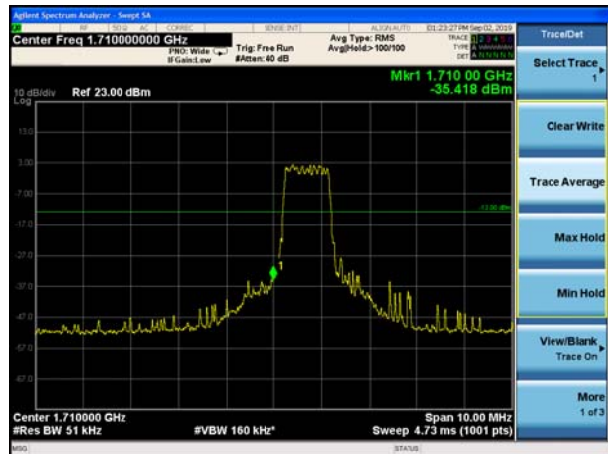

LTE Band 66 QPSK 20MHz CH-High, 100%RB

LTE Band 66 16QAM 1.4MHz CH-Low, 1 RB

LTE Band 66 16QAM 1.4MHz CH-High, 1 RB

LTE Band 66 16QAM 1.4MHz CH-Low, 100%RB

LTE Band 66 16QAM 1.4MHz CH-High, 100%

LTE Band 66 16QAM 3MHz CH-Low, 1 RB

LTE Band 66 16QAM 3MHz CH-High, 1 RB

LTE Band 66 16QAM 3MHz CH-Low, 100%RB

LTE Band 66 16QAM 3MHz CH-High, 100%RB

LTE Band 66 16QAM 5MHz CH-Low, 1 RB

LTE Band 66 16QAM 5MHz CH-High, 1 RB

LTE Band 66 16QAM 5MHz CH-Low, 100%RB