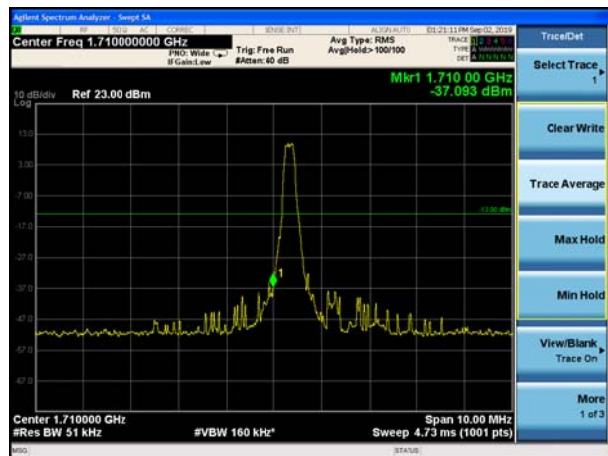

LTE Band 66 QPSK 5MHz CH-Low, 1 RB