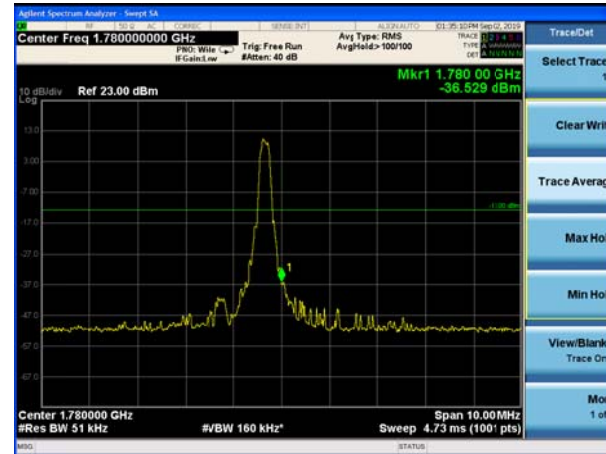

LTE Band 66 QPSK 20MHz CH-High, 100%RB

LTE Band 66 16QAM 1.4MHz CH-Low, 1 RB

LTE Band 66 16QAM 1.4MHz CH-High, 1 RB

LTE Band 66 16QAM 1.4MHz CH-Low, 100%RB

LTE Band 66 16QAM 1.4MHz CH-High, 100%

LTE Band 66 16QAM 3MHz CH-Low, 1 RB

LTE Band 66 16QAM 3MHz CH-High, 1 RB

LTE Band 66 16QAM 3MHz CH-Low, 100%RB

LTE Band 66 16QAM 3MHz CH-High, 100%RB

LTE Band 66 16QAM 5MHz CH-Low, 1 RB

LTE Band 66 16QAM 5MHz CH-High, 1 RB

LTE Band 66 16QAM 5MHz CH-Low, 100%RB

LTE Band 66 16QAM 5MHz CH-High, 100%RB

LTE Band 66 16QAM 10MHz CH-Low, 1 RB

LTE Band 66 16QAM 10MHz CH-High, 1 RB

LTE Band 66 16QAM 10MHz CH-Low, 100%RB

LTE Band 66 16QAM 10MHz CH-High, 100%RB

LTE Band 66 16QAM 15MHz CH-Low, 1 RB