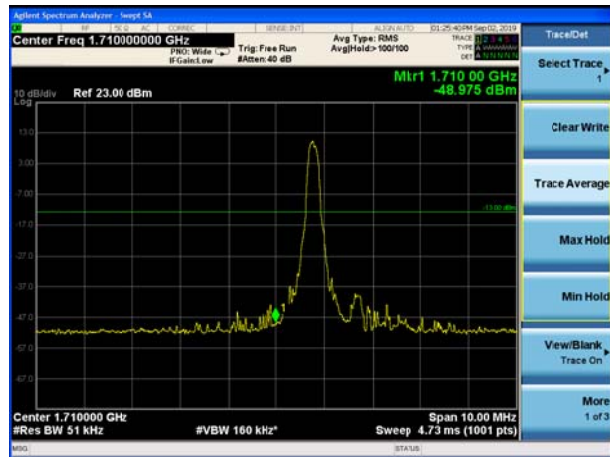

LTE Band 66 QPSK 20MHz CH-High, 100%RB

LTE Band 66 16QAM 1.4MHz CH-Low, 1 RB

LTE Band 66 16QAM 1.4MHz CH-High, 1 RB

LTE Band 66 16QAM 1.4MHz CH-Low, 100%RB

LTE Band 66 16QAM 1.4MHz CH-High, 100%

LTE Band 66 16QAM 3MHz CH-Low, 1 RB

LTE Band 66 16QAM 3MHz CH-High, 1 RB

LTE Band 66 16QAM 3MHz CH-Low, 100%RB

LTE Band 66 16QAM 3MHz CH-High, 100%RB

LTE Band 66 16QAM 5MHz CH-Low, 1 RB

LTE Band 66 16QAM 5MHz CH-High, 1 RB

LTE Band 66 16QAM 5MHz CH-Low, 100%RB

LTE Band 66 16QAM 5MHz CH-High, 100%RB

LTE Band 66 16QAM 10MHz CH-Low, 1 RB

LTE Band 66 16QAM 10MHz CH-High, 1 RB

LTE Band 66 16QAM 10MHz CH-Low, 100%RB

LTE Band 66 16QAM 10MHz CH-High, 100%RB

LTE Band 66 16QAM 15MHz CH-Low, 1 RB