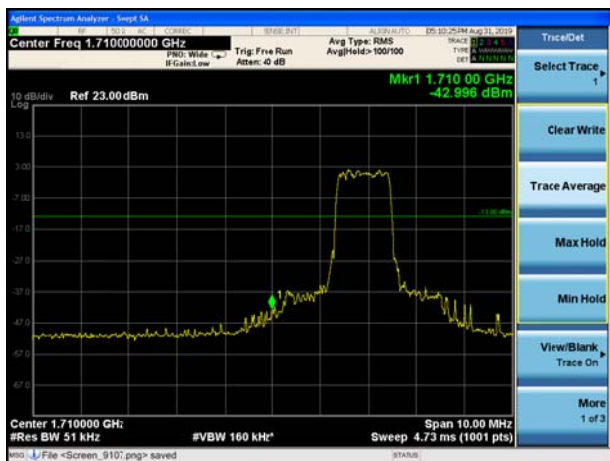

LTE Band 4 QPSK 10MHz CH-Low, 1 RB

LTE Band 4 QPSK 10MHz CH-High, 1 RB

LTE Band 4 QPSK 10MHz CH-Low, 100%RB

LTE Band 4 QPSK 10MHz CH-High, 100%RB

LTE Band 4 QPSK 15MHz CH-Low, 1 RB

LTE Band 4 QPSK 15MHz CH-High, 1 RB

LTE Band 4 QPSK 15MHz CH-Low, 100%RB

LTE Band 4 QPSK 15MHz CH-High, 100%RB

LTE Band 4 QPSK 20MHz CH-Low, 1 RB

LTE Band 4 QPSK 20MHz CH-High, 1 RB

LTE Band 4 QPSK 20MHz CH-Low, 100%RB

LTE Band 4 QPSK 20MHz CH-High, 100%RB

LTE Band 4 16QAM 1.4MHz CH-Low, 1 RB

LTE Band 4 16QAM 1.4MHz CH-High, 1 RB

LTE Band 4 16QAM 1.4MHz CH-Low, 100%RB

LTE Band 4 16QAM 1.4MHz CH-High, 100%RB

LTE Band 4 16QAM 3MHz CH-Low, 1 RB

LTE Band 4 16QAM 3MHz CH-High, 1 RB

LTE Band 4 16QAM 3MHz CH-Low, 100%RB

LTE Band 4 16QAM 3MHz CH-High, 100%RB

LTE Band 4 16QAM 5MHz CH-Low, 1 RB

LTE Band 4 16QAM 5MHz CH-High, 1 RB

LTE Band 4 16QAM 5MHz CH-Low, 100%RB

LTE Band 4 16QAM 5MHz CH-High, 100%RB