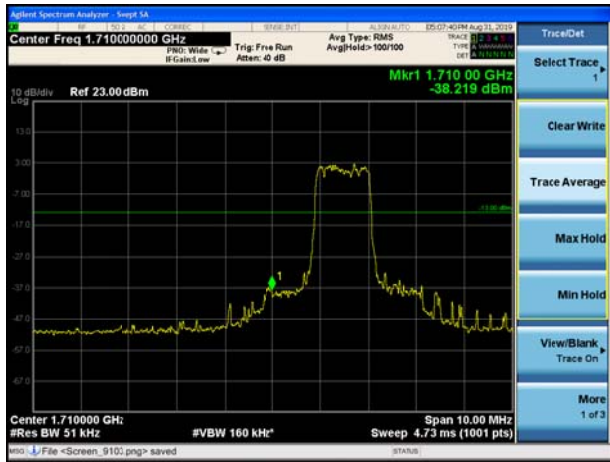

LTE Band 4 QPSK 3MHz CH-Low, 100%RB

LTE Band 4 QPSK 3MHz CH-High, 100%RB

LTE Band 4 QPSK 5MHz CH-Low, 1 RB

LTE Band 4 QPSK 5MHz CH-High, 1 RB

LTE Band 4 QPSK 5MHz CH-Low, 100%RB

LTE Band 4 QPSK 5MHz CH-High, 100%RB

LTE Band 4 QPSK 10MHz CH-Low, 1 RB

LTE Band 4 QPSK 10MHz CH-High, 1 RB

LTE Band 4 QPSK 10MHz CH-Low, 100%RB

LTE Band 4 QPSK 10MHz CH-High, 100%RB

LTE Band 4 QPSK 15MHz CH-Low, 1 RB

LTE Band 4 QPSK 15MHz CH-High, 1 RB

LTE Band 4 QPSK 15MHz CH-Low, 100%RB

LTE Band 4 QPSK 15MHz CH-High, 100%RB

LTE Band 4 QPSK 20MHz CH-Low, 1 RB

LTE Band 4 QPSK 20MHz CH-High, 1 RB

LTE Band 4 QPSK 20MHz CH-Low, 100%RB

LTE Band 4 QPSK 20MHz CH-High, 100%RB

LTE Band 4 16QAM 1.4MHz CH-Low, 1 RB

LTE Band 4 16QAM 1.4MHz CH-High, 1 RB

LTE Band 4 16QAM 1.4MHz CH-Low, 100%RB

LTE Band 4 16QAM 1.4MHz CH-High, 100%RB

LTE Band 4 16QAM 3MHz CH-Low, 1 RB

LTE Band 4 16QAM 3MHz CH-High, 1 RB