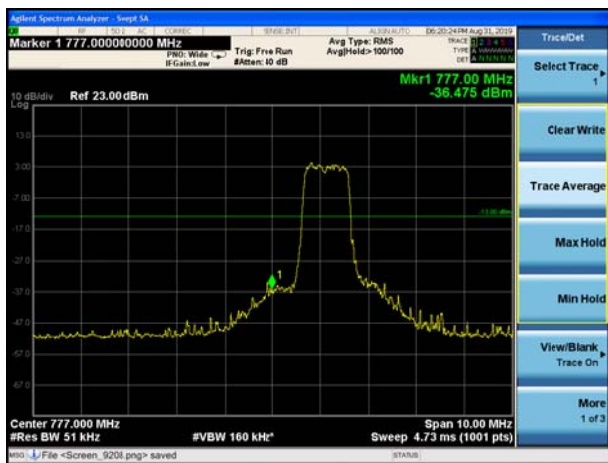

LTE Band 13 16QAM 5MHz CH-Low, 100%RB

LTE Band 13 16QAM 5MHz CH-High, 100%RB

LTE Band 13 16QAM10MHz CH-Low, 1 RB

LTE Band 13 16QAM10MHz CH-High, 1 RB

LTE Band 13 16QAM 10MHz CH-Low, 100%RB

LTE Band 13 16QAM 10MHz CH-High, 100%RB

LTE Band 13 QPSK 5MHz CH-Low, 1 RB  
(763MHz ~775MHz)

LTE Band 13 QPSK 5MHz CH-Low, 1 RB  
(793MHz ~805MHz)

LTE Band 13 QPSK 5MHz CH-Low, 100%RB  
(763MHz ~775MHz)

LTE Band 13 QPSK 5MHz CH-Low, 100%RB  
(793MHz ~805MHz)