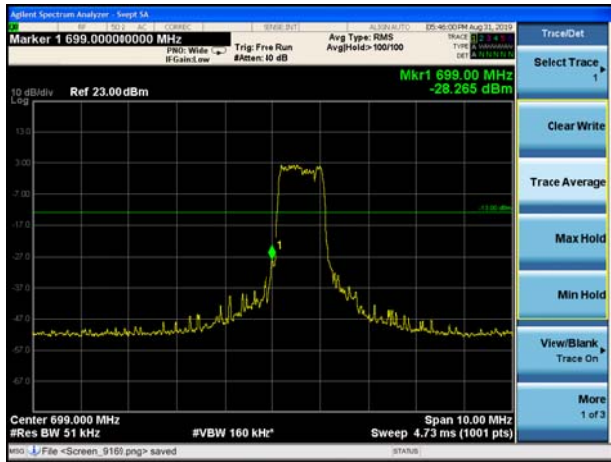

LTE Band 12 QPSK 3MHz CH-Low, 100%RB

LTE Band 12 QPSK 3MHz CH-High, 100%RB

LTE Band 12 QPSK 5MHz CH-Low, 1 RB

LTE Band 12 QPSK 5MHz CH-High, 1 RB

LTE Band 12 QPSK 5MHz CH-Low, 100%RB

LTE Band 12 QPSK 5MHz CH-High, 100%RB

LTE Band 12 QPSK 10MHz CH-Low, 1 RB

LTE Band 12 QPSK 10MHz CH-High, 1 RB

LTE Band 12 QPSK 10MHz CH-Low, 100%RB

LTE Band 12 QPSK 10MHz CH-High, 100%RB

LTE Band 12 16QAM 1.4MHz CH-Low, 1 RB

LTE Band 12 16QAM 1.4MHz CH-High, 1 RB

LTE Band 12 16QAM 1.4MHz CH-Low, 100%RB

LTE Band 12 16QAM 1.4MHz CH-High, 100%RB

LTE Band 12 16QAM 3MHz CH-Low, 1 RB

LTE Band 12 16QAM 3MHz CH-High, 1 RB

LTE Band 12 16QAM 3MHz CH-Low, 100%RB

LTE Band 12 16QAM 3MHz CH-High, 100%RB