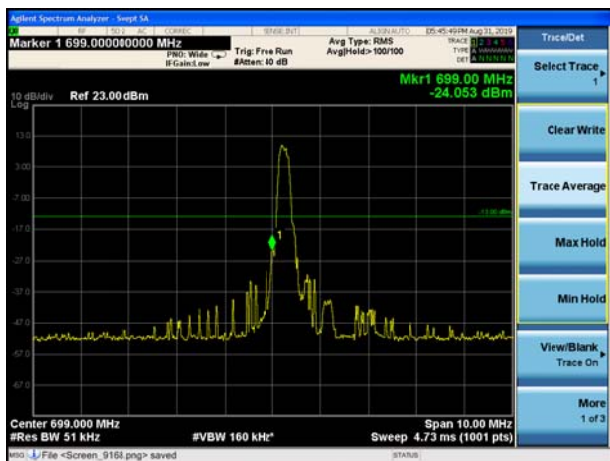

LTE Band 12 QPSK 3MHz CH-Low, 100%RB

LTE Band 12 QPSK 3MHz CH-High, 100%RB

LTE Band 12 QPSK 5MHz CH-Low, 1 RB

LTE Band 12 QPSK 5MHz CH-High, 1 RB

LTE Band 12 QPSK 5MHz CH-Low, 100%RB

LTE Band 12 QPSK 5MHz CH-High, 100%RB

LTE Band 12 QPSK 10MHz CH-Low, 1 RB

LTE Band 12 QPSK 10MHz CH-High, 1 RB

LTE Band 12 QPSK 10MHz CH-Low, 100%RB

LTE Band 12 QPSK 10MHz CH-High, 100%RB

LTE Band 12 16QAM 1.4MHz CH-Low, 1 RB

LTE Band 12 16QAM 1.4MHz CH-High, 1 RB

LTE Band 12 16QAM 1.4MHz CH-Low, 100%RB

LTE Band 12 16QAM 1.4MHz CH-High, 100%RB

LTE Band 12 16QAM 3MHz CH-Low, 1 RB

LTE Band 12 16QAM 3MHz CH-High, 1 RB

LTE Band 12 16QAM 3MHz CH-Low, 100%RB

LTE Band 12 16QAM 3MHz CH-High, 100%RB