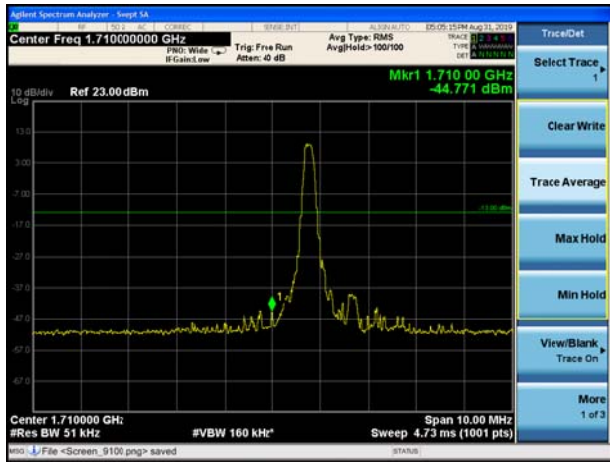

LTE Band 4 16QAM 1.4MHz CH-Low, 1 RB

LTE Band 4 16QAM 1.4MHz CH-High, 1 RB

LTE Band 4 16QAM 1.4MHz CH-Low, 100%RB

LTE Band 4 16QAM 1.4MHz CH-High, 100%RB

LTE Band 4 16QAM 3MHz CH-Low, 1 RB

LTE Band 4 16QAM 3MHz CH-High, 1 RB

LTE Band 4 16QAM 3MHz CH-Low, 100%RB

LTE Band 4 16QAM 3MHz CH-High, 100%RB

LTE Band 4 16QAM 5MHz CH-Low, 1 RB

LTE Band 4 16QAM 5MHz CH-High, 1 RB

LTE Band 4 16QAM 5MHz CH-Low, 100%RB

LTE Band 4 16QAM 5MHz CH-High, 100%RB

LTE Band 4 16QAM 10MHz CH-Low, 1 RB

LTE Band 4 16QAM 10MHz CH-High, 1 RB

LTE Band 4 16QAM 10MHz CH-Low, 100%RB

LTE Band 4 16QAM 10MHz CH-High, 100%RB

LTE Band 4 16QAM 15MHz CH-Low, 1 RB

LTE Band 4 16QAM 15MHz CH-High, 1 RB