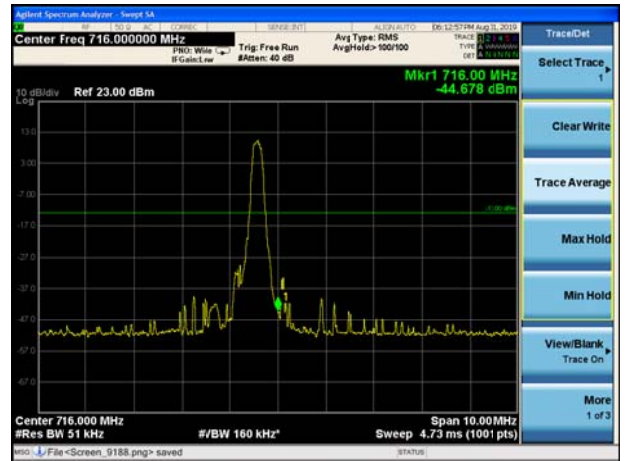

LTE Band 12 16QAM 1.4MHz CH-Low, 100%RB

LTE Band 12 16QAM 1.4MHz CH-High, 100%RB

LTE Band 12 16QAM 3MHz CH-Low, 1 RB

LTE Band 12 16QAM 3MHz CH-High, 1 RB

LTE Band 12 16QAM 3MHz CH-Low, 100%RB

LTE Band 12 16QAM 3MHz CH-High, 100%RB

LTE Band 12 16QAM 5MHz CH-Low, 1 RB

LTE Band 12 16QAM 5MHz CH-High, 1 RB

LTE Band 12 16QAM 5MHz CH-Low, 100%RB

LTE Band 12 16QAM 5MHz CH-High, 100%RB

LTE Band 12 16QAM 10MHz CH-Low, 1 RB

LTE Band 12 16QAM 10MHz CH-High, 1 RB