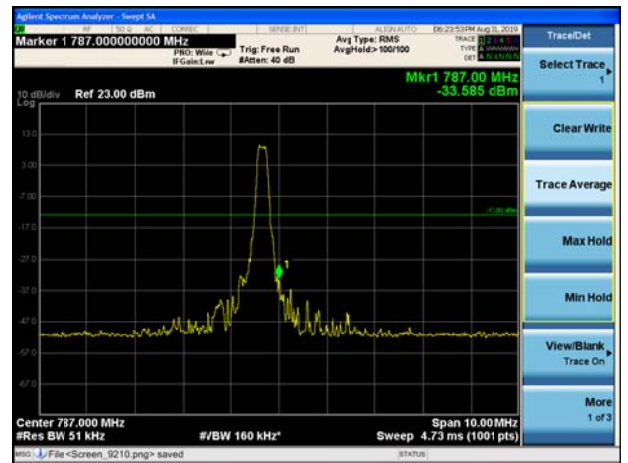

LTE Band 12 16QAM 10MHz CH-Low, 100%RB

LTE Band 12 16QAM 10MHz CH-High, 100%RB

LTE Band 13 QPSK 5MHz CH-Low, 1 RB

LTE Band 13 QPSK 5MHz CH-High, 1 RB

LTE Band 13 QPSK 5MHz CH-Low, 100%RB

LTE Band 13 QPSK 5MHz CH-High, 100%RB

LTE Band 13 QPSK 10MHz CH-Low, 1 RB

LTE Band 13 QPSK 10MHz CH-High, 1 RB

LTE Band 13 QPSK 10MHz CH-Low, 100%RB

LTE Band 13 QPSK 10MHz CH-High, 100%RB

LTE Band 13 16QAM 5MHz CH-Low, 1 RB

LTE Band 13 16QAM 5MHz CH-High, 1 RB