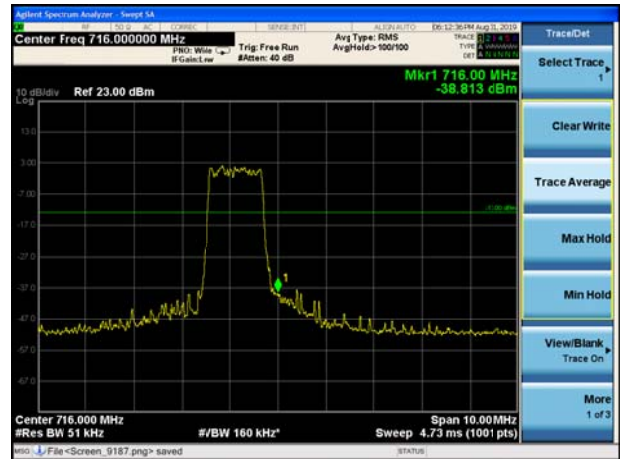

LTE Band 12 QPSK 1.4MHz CH-Low, 1 RB

LTE Band 12 QPSK 1.4MHz CH-High, 1 RB

LTE Band 12 QPSK 1.4MHz CH-Low, 100%RB

LTE Band 12 QPSK 1.4MHz CH-High, 100%RB

LTE Band 12 QPSK 3MHz CH-Low, 1 RB

LTE Band 12 QPSK 3MHz CH-High, 1 RB

LTE Band 12 QPSK 3MHz CH-Low, 100%RB

LTE Band 12 QPSK 3MHz CH-High, 100%RB

LTE Band 12 QPSK 5MHz CH-Low, 1 RB

LTE Band 12 QPSK 5MHz CH-High, 1 RB

LTE Band 12 QPSK 5MHz CH-Low, 100%RB

LTE Band 12 QPSK 5MHz CH-High, 100%RB