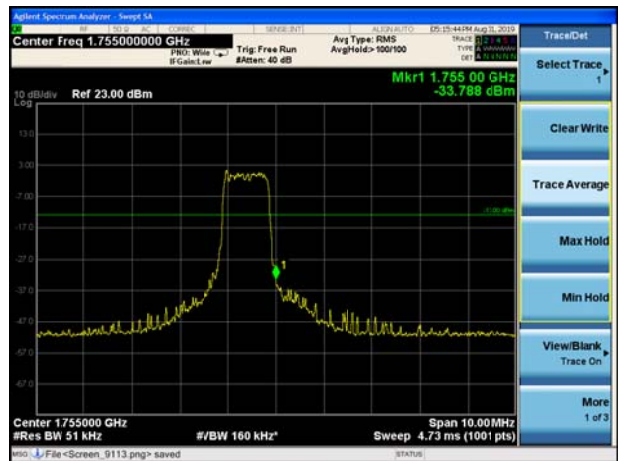

LTE Band 4 QPSK 15MHz CH-Low, 100%RB

LTE Band 4 QPSK 15MHz CH-High, 100%RB

LTE Band 4 QPSK 20MHz CH-Low, 1 RB

LTE Band 4 QPSK 20MHz CH-High, 1 RB

LTE Band 4 QPSK 20MHz CH-Low, 100%RB

LTE Band 4 QPSK 20MHz CH-High, 100%RB

LTE Band 4 16QAM 1.4MHz CH-Low, 1 RB

LTE Band 4 16QAM 1.4MHz CH-High, 1 RB

LTE Band 4 16QAM 1.4MHz CH-Low, 100%RB

LTE Band 4 16QAM 1.4MHz CH-High, 100%RB

LTE Band 4 16QAM 3MHz CH-Low, 1 RB

LTE Band 4 16QAM 3MHz CH-High, 1 RB

LTE Band 4 16QAM 3MHz CH-Low, 100%RB

LTE Band 4 16QAM 3MHz CH-High, 100%RB

LTE Band 4 16QAM 5MHz CH-Low, 1 RB

LTE Band 4 16QAM 5MHz CH-High, 1 RB

LTE Band 4 16QAM 5MHz CH-Low, 100%RB

LTE Band 4 16QAM 5MHz CH-High, 100%RB