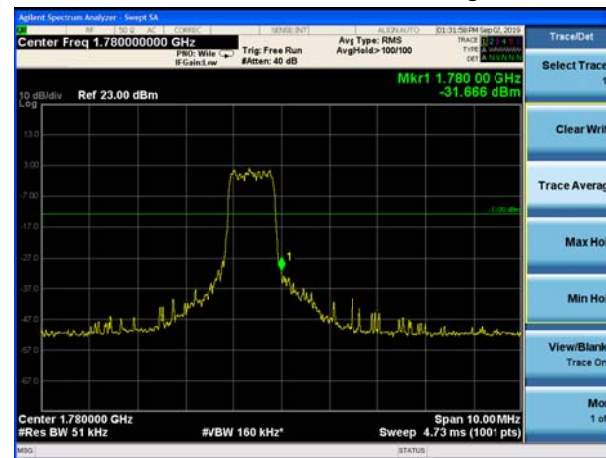

LTE Band 66 QPSK 15MHz CH-High, 1 RB

LTE Band 66 QPSK 15MHz CH-Low, 100%RB

LTE Band 66 QPSK 15MHz CH-High, 100%RB

LTE Band 66 QPSK 20MHz CH-Low, 1 RB

LTE Band 66 QPSK 20MHz CH-High, 1 RB

LTE Band 66 QPSK 20MHz CH-Low, 100%RB

LTE Band 66 QPSK 20MHz CH-High, 100%RB

LTE Band 66 16QAM 1.4MHz CH-Low, 1 RB

LTE Band 66 16QAM 1.4MHz CH-High, 1 RB

LTE Band 66 16QAM 1.4MHz CH-Low, 100%RB

LTE Band 66 16QAM 1.4MHz CH-High, 100%

LTE Band 66 16QAM 3MHz CH-Low, 1 RB

LTE Band 66 16QAM 3MHz CH-High, 1 RB

LTE Band 66 16QAM 3MHz CH-Low, 100%RB

LTE Band 66 16QAM 3MHz CH-High, 100%RB

LTE Band 66 16QAM 5MHz CH-Low, 1 RB

LTE Band 66 16QAM 5MHz CH-High, 1 RB

LTE Band 66 16QAM 5MHz CH-Low, 100%RB