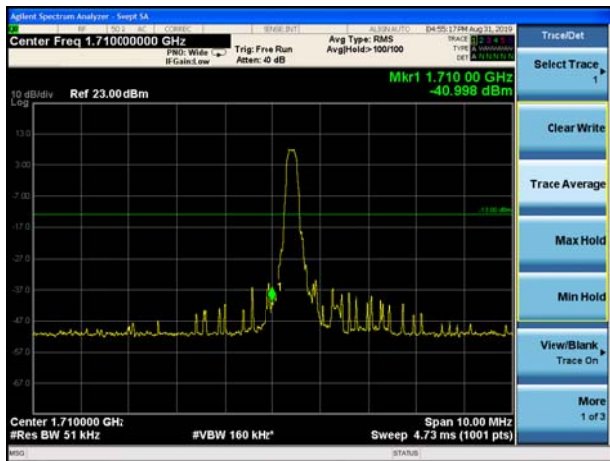

LTE Band 4 QPSK 15MHz CH-Low, 100%RB

LTE Band 4 QPSK 15MHz CH-High, 100%RB

LTE Band 4 QPSK 20MHz CH-Low, 1 RB

LTE Band 4 QPSK 20MHz CH-High, 1 RB

LTE Band 4 QPSK 20MHz CH-Low, 100%RB

LTE Band 4 QPSK 20MHz CH-High, 100%RB

LTE Band 4 16QAM 1.4MHz CH-Low, 1 RB

LTE Band 4 16QAM 1.4MHz CH-High, 1 RB

LTE Band 4 16QAM 1.4MHz CH-Low, 100%RB

LTE Band 4 16QAM 1.4MHz CH-High, 100%RB

LTE Band 4 16QAM 3MHz CH-Low, 1 RB

LTE Band 4 16QAM 3MHz CH-High, 1 RB

LTE Band 4 16QAM 3MHz CH-Low, 100%RB

LTE Band 4 16QAM 3MHz CH-High, 100%RB

LTE Band 4 16QAM 5MHz CH-Low, 1 RB

LTE Band 4 16QAM 5MHz CH-High, 1 RB

LTE Band 4 16QAM 5MHz CH-Low, 100%RB

LTE Band 4 16QAM 5MHz CH-High, 100%RB