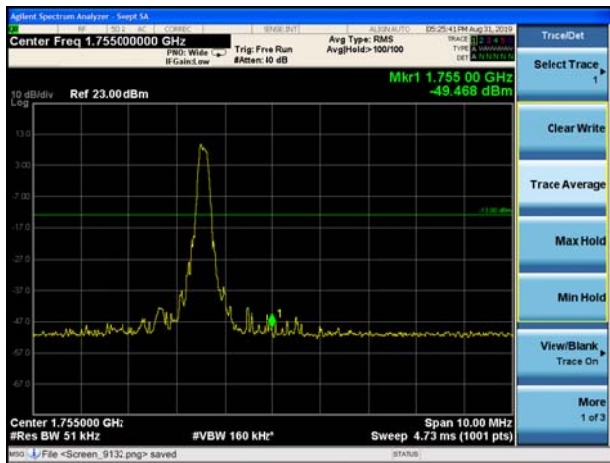

LTE Band 4 16QAM 3MHz CH-Low, 100%RB

LTE Band 4 16QAM 3MHz CH-High, 100%RB

LTE Band 4 16QAM 5MHz CH-Low, 1 RB

LTE Band 4 16QAM 5MHz CH-High, 1 RB

LTE Band 4 16QAM 5MHz CH-Low, 100%RB

LTE Band 4 16QAM 5MHz CH-High, 100%RB

LTE Band 4 16QAM 10MHz CH-Low, 1 RB

LTE Band 4 16QAM 10MHz CH-High, 1 RB

LTE Band 4 16QAM 10MHz CH-Low, 100%RB

LTE Band 4 16QAM 10MHz CH-High, 100%RB

LTE Band 4 16QAM 15MHz CH-Low, 1 RB

LTE Band 4 16QAM 15MHz CH-High, 1 RB

LTE Band 4 16QAM 15MHz CH-Low, 100%RB

LTE Band 4 16QAM 15MHz CH-High, 100%RB

LTE Band 4 16QAM 20MHz CH-Low, 1 RB

LTE Band 4 16QAM 20MHz CH-High, 1 RB

LTE Band 4 16QAM 20MHz CH-Low, 100%RB

LTE Band 4 16QAM 20MHz CH-High, 100%RB