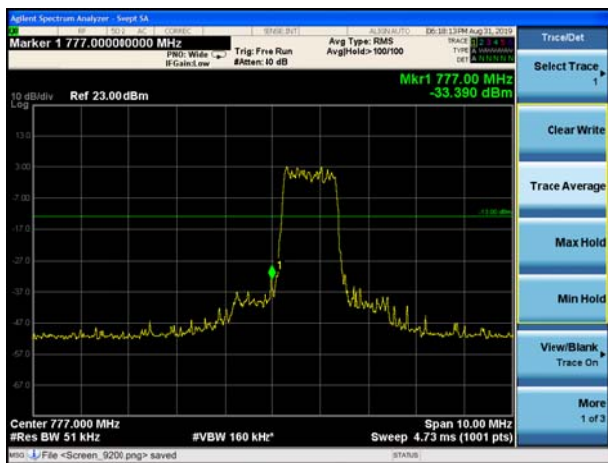

LTE Band 12 16QAM 10MHz CH-Low, 100%RB

LTE Band 12 16QAM 10MHz CH-High, 100%RB

LTE Band 13 QPSK 5MHz CH-Low, 1 RB

LTE Band 13 QPSK 5MHz CH-High, 1 RB

LTE Band 13 QPSK 5MHz CH-Low, 100%RB

LTE Band 13 QPSK 5MHz CH-High, 100%RB

LTE Band 13 QPSK 10MHz CH-Low, 1 RB

LTE Band 13 QPSK 10MHz CH-High, 1 RB

LTE Band 13 QPSK 10MHz CH-Low, 100%RB

LTE Band 13 QPSK 10MHz CH-High, 100%RB

LTE Band 13 16QAM 5MHz CH-Low, 1 RB

LTE Band 13 16QAM 5MHz CH-High, 1 RB