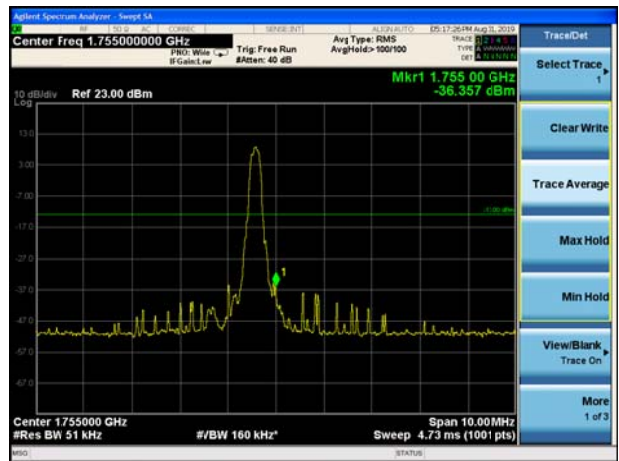

LTE Band 4 QPSK 15MHz CH-Low, 100%RB

LTE Band 4 QPSK 15MHz CH-High, 100%RB

LTE Band 4 QPSK 20MHz CH-Low, 1 RB

LTE Band 4 QPSK 20MHz CH-High, 1 RB

LTE Band 4 QPSK 20MHz CH-Low, 100%RB

LTE Band 4 QPSK 20MHz CH-High, 100%RB

LTE Band 4 16QAM 1.4MHz CH-Low, 1 RB

LTE Band 4 16QAM 1.4MHz CH-High, 1 RB

LTE Band 4 16QAM 1.4MHz CH-Low, 100%RB

LTE Band 4 16QAM 1.4MHz CH-High, 100%RB

LTE Band 4 16QAM 3MHz CH-Low, 1 RB

LTE Band 4 16QAM 3MHz CH-High, 1 RB

LTE Band 4 16QAM 3MHz CH-Low, 100%RB

LTE Band 4 16QAM 3MHz CH-High, 100%RB

LTE Band 4 16QAM 5MHz CH-Low, 1 RB

LTE Band 4 16QAM 5MHz CH-High, 1 RB

LTE Band 4 16QAM 5MHz CH-Low, 100%RB

LTE Band 4 16QAM 5MHz CH-High, 100%RB