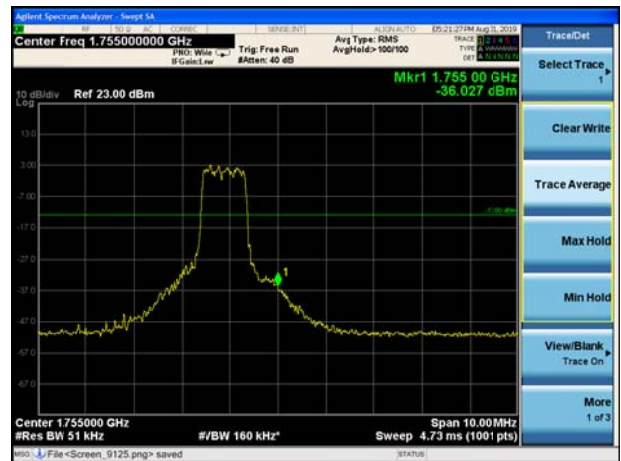

LTE Band 4 16QAM 10MHz CH-Low, 1 RB

LTE Band 4 16QAM 10MHz CH-High, 1 RB

LTE Band 4 16QAM 10MHz CH-Low, 100%RB

LTE Band 4 16QAM 10MHz CH-High, 100%RB

LTE Band 4 16QAM 15MHz CH-Low, 1 RB

LTE Band 4 16QAM 15MHz CH-High, 1 RB

LTE Band 4 16QAM 15MHz CH-Low, 100%RB

LTE Band 4 16QAM 15MHz CH-High, 100%RB

LTE Band 4 16QAM 20MHz CH-Low, 1 RB

LTE Band 4 16QAM 20MHz CH-High, 1 RB

LTE Band 4 16QAM 20MHz CH-Low, 100%RB

LTE Band 4 16QAM 20MHz CH-High, 100%RB