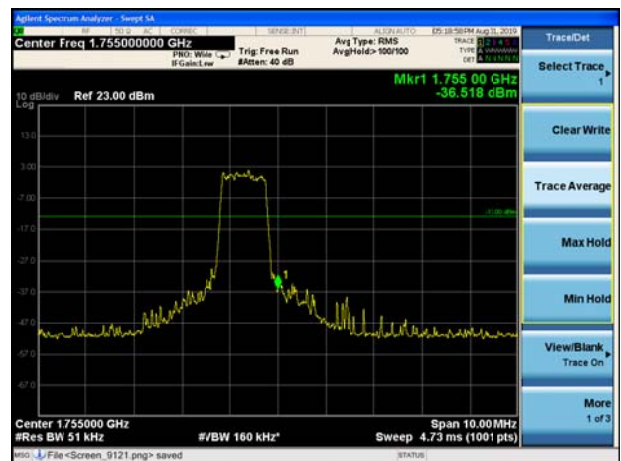

LTE Band 4 16QAM 1.4MHz CH-Low, 1 RB

LTE Band 4 16QAM 1.4MHz CH-High, 1 RB

LTE Band 4 16QAM 1.4MHz CH-Low, 100%RB

LTE Band 4 16QAM 1.4MHz CH-High, 100%RB

LTE Band 4 16QAM 3MHz CH-Low, 1 RB

LTE Band 4 16QAM 3MHz CH-High, 1 RB

LTE Band 4 16QAM 3MHz CH-Low, 100%RB

LTE Band 4 16QAM 3MHz CH-High, 100%RB

LTE Band 4 16QAM 5MHz CH-Low, 1 RB

LTE Band 4 16QAM 5MHz CH-High, 1 RB

LTE Band 4 16QAM 5MHz CH-Low, 100%RB

LTE Band 4 16QAM 5MHz CH-High, 100%RB

LTE Band 4 16QAM 10MHz CH-Low, 1 RB

LTE Band 4 16QAM 10MHz CH-High, 1 RB

LTE Band 4 16QAM 10MHz CH-Low, 100%RB

LTE Band 4 16QAM 10MHz CH-High, 100%RB

LTE Band 4 16QAM 15MHz CH-Low, 1 RB

LTE Band 4 16QAM 15MHz CH-High, 1 RB