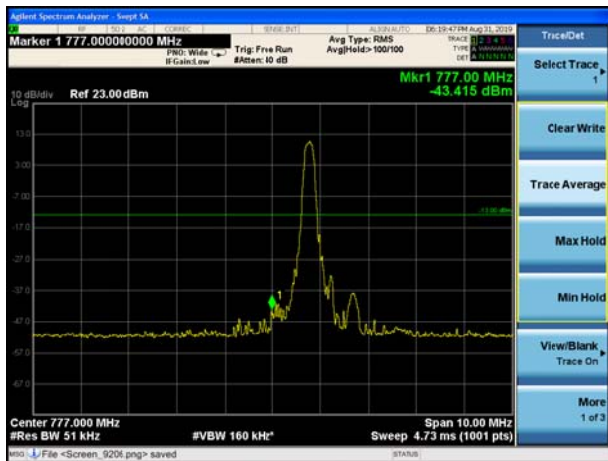

LTE Band 13 16QAM 10MHz CH-Low, 100%RB