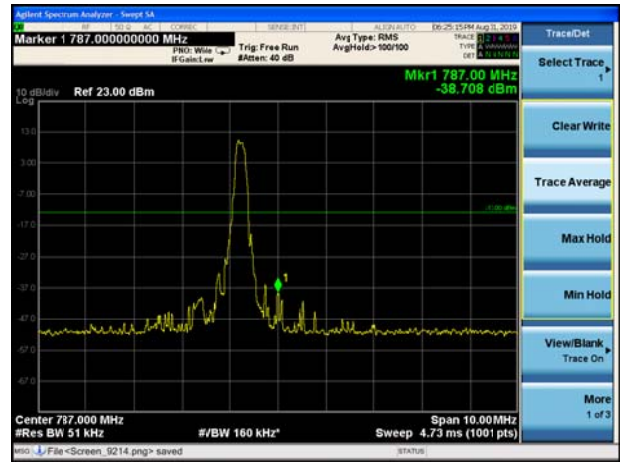

LTE Band 12 16QAM 10MHz CH-Low, 100%RB

LTE Band 12 16QAM 10MHz CH-High, 100%RB

LTE Band 13 QPSK 5MHz CH-Low, 1 RB

LTE Band 13 QPSK 5MHz CH-High, 1 RB

LTE Band 13 QPSK 5MHz CH-Low, 100%RB

LTE Band 13 QPSK 5MHz CH-High, 100%RB

LTE Band 13 QPSK 10MHz CH-Low, 1 RB

LTE Band 13 QPSK 10MHz CH-High, 1 RB

LTE Band 13 QPSK 10MHz CH-Low, 100%RB

LTE Band 13 QPSK 10MHz CH-High, 100%RB

LTE Band 13 16QAM 5MHz CH-Low, 1 RB

LTE Band 13 16QAM 5MHz CH-High, 1 RB