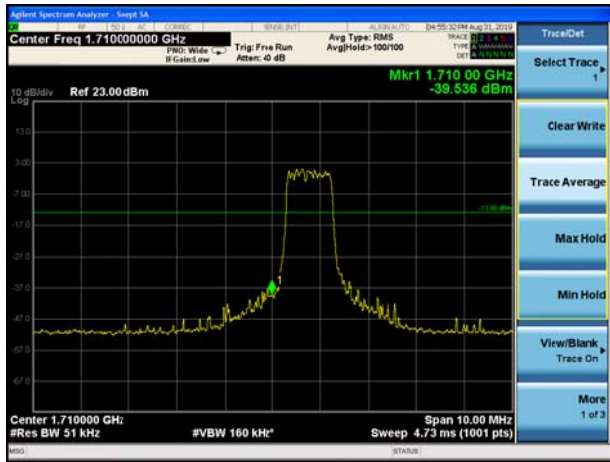

LTE Band 4 QPSK 15MHz CH-Low, 100%RB

LTE Band 4 QPSK 15MHz CH-High, 100%RB

LTE Band 4 QPSK 20MHz CH-Low, 1 RB

LTE Band 4 QPSK 20MHz CH-High, 1 RB

LTE Band 4 QPSK 20MHz CH-Low, 100%RB

LTE Band 4 QPSK 20MHz CH-High, 100%RB

LTE Band 4 16QAM 1.4MHz CH-Low, 1 RB

LTE Band 4 16QAM 1.4MHz CH-High, 1 RB

LTE Band 4 16QAM 1.4MHz CH-Low, 100%RB

LTE Band 4 16QAM 1.4MHz CH-High, 100%RB

LTE Band 4 16QAM 3MHz CH-Low, 1 RB

LTE Band 4 16QAM 3MHz CH-High, 1 RB

LTE Band 4 16QAM 3MHz CH-Low, 100%RB

LTE Band 4 16QAM 3MHz CH-High, 100%RB

LTE Band 4 16QAM 5MHz CH-Low, 1 RB

LTE Band 4 16QAM 5MHz CH-High, 1 RB

LTE Band 4 16QAM 5MHz CH-Low, 100%RB

LTE Band 4 16QAM 5MHz CH-High, 100%RB