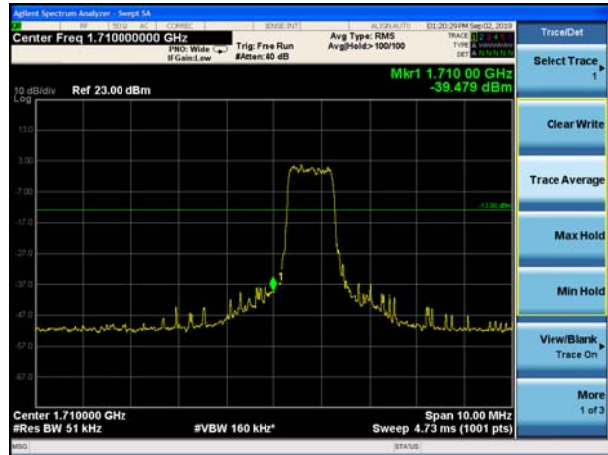

LTE Band 66 QPSK 15MHz CH-High, 1 RB

LTE Band 66 QPSK 15MHz CH-Low, 100%RB

LTE Band 66 QPSK 15MHz CH-High, 100%RB

LTE Band 66 QPSK 20MHz CH-Low, 1 RB

LTE Band 66 QPSK 20MHz CH-High, 1 RB

LTE Band 66 QPSK 20MHz CH-Low, 100%RB

LTE Band 66 QPSK 20MHz CH-High, 100%RB

LTE Band 66 16QAM 1.4MHz CH-Low, 1 RB

LTE Band 66 16QAM 1.4MHz CH-High, 1 RB

LTE Band 66 16QAM 1.4MHz CH-Low, 100%RB

LTE Band 66 16QAM 1.4MHz CH-High, 100%

LTE Band 66 16QAM 3MHz CH-Low, 1 RB

LTE Band 66 16QAM 3MHz CH-High, 1 RB

LTE Band 66 16QAM 3MHz CH-Low, 100%RB

LTE Band 66 16QAM 3MHz CH-High, 100%RB

LTE Band 66 16QAM 5MHz CH-Low, 1 RB

LTE Band 66 16QAM 5MHz CH-High, 1 RB

LTE Band 66 16QAM 5MHz CH-Low, 100%RB