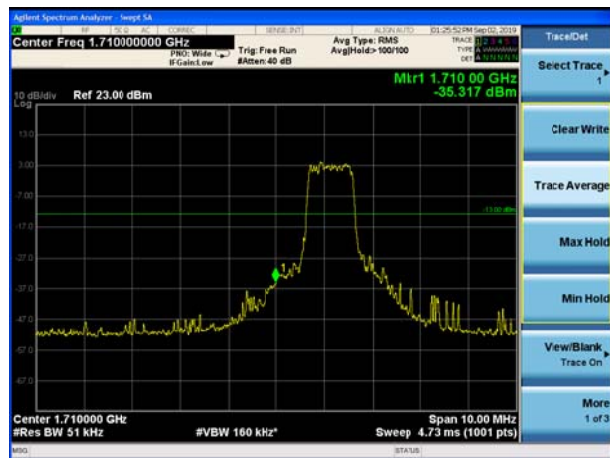

LTE Band 66 16QAM 5MHz CH-High, 100%RB

LTE Band 66 16QAM 10MHz CH-Low, 1 RB

LTE Band 66 16QAM 10MHz CH-High, 1 RB

LTE Band 66 16QAM 10MHz CH-Low, 100%RB

LTE Band 66 16QAM 10MHz CH-High, 100%RB

LTE Band 66 16QAM 15MHz CH-Low, 1 RB

LTE Band 66 16QAM 15MHz CH-High, 1 RB