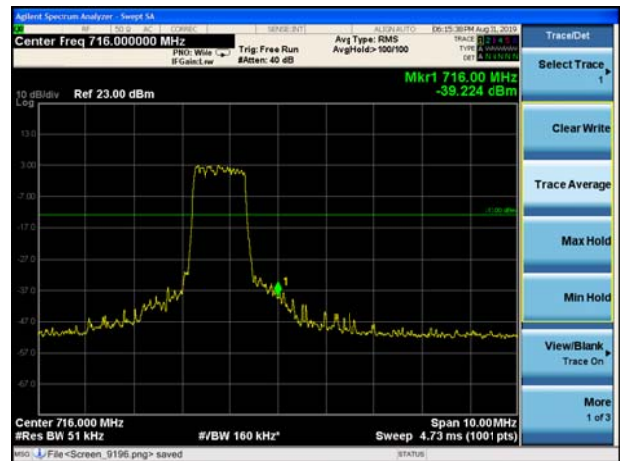

LTE Band 12 QPSK 3MHz CH-Low, 100%RB

LTE Band 12 QPSK 3MHz CH-High, 100%RB

LTE Band 12 QPSK 5MHz CH-Low, 1 RB

LTE Band 12 QPSK 5MHz CH-High, 1 RB

LTE Band 12 QPSK 5MHz CH-Low, 100%RB

LTE Band 12 QPSK 5MHz CH-High, 100%RB

LTE Band 12 QPSK 10MHz CH-Low, 1 RB

LTE Band 12 QPSK 10MHz CH-High, 1 RB

LTE Band 12 QPSK 10MHz CH-Low, 100%RB

LTE Band 12 QPSK 10MHz CH-High, 100%RB

LTE Band 12 16QAM 1.4MHz CH-Low, 1 RB

LTE Band 12 16QAM 1.4MHz CH-High, 1 RB

LTE Band 12 16QAM 1.4MHz CH-Low, 100%RB

LTE Band 12 16QAM 1.4MHz CH-High, 100%RB

LTE Band 12 16QAM 3MHz CH-Low, 1 RB

LTE Band 12 16QAM 3MHz CH-High, 1 RB

LTE Band 12 16QAM 3MHz CH-Low, 100%RB

LTE Band 12 16QAM 3MHz CH-High, 100%RB