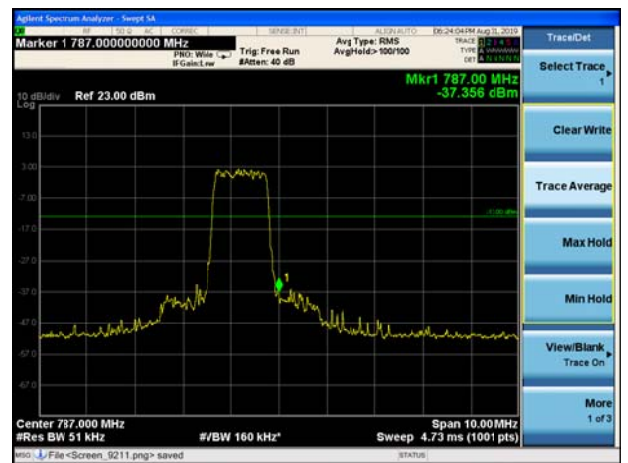

LTE Band 12 16QAM 10MHz CH-Low, 100%RB

LTE Band 12 16QAM 10MHz CH-High, 100%RB

LTE Band 13 QPSK 5MHz CH-Low, 1 RB

LTE Band 13 QPSK 5MHz CH-High, 1 RB

LTE Band 13 QPSK 5MHz CH-Low, 100%RB

LTE Band 13 QPSK 5MHz CH-High, 100%RB

LTE Band 13 QPSK 10MHz CH-Low, 1 RB

LTE Band 13 QPSK 10MHz CH-High, 1 RB

LTE Band 13 QPSK 10MHz CH-Low, 100%RB

LTE Band 13 QPSK 10MHz CH-High, 100%RB

LTE Band 13 16QAM 5MHz CH-Low, 1 RB

LTE Band 13 16QAM 5MHz CH-High, 1 RB