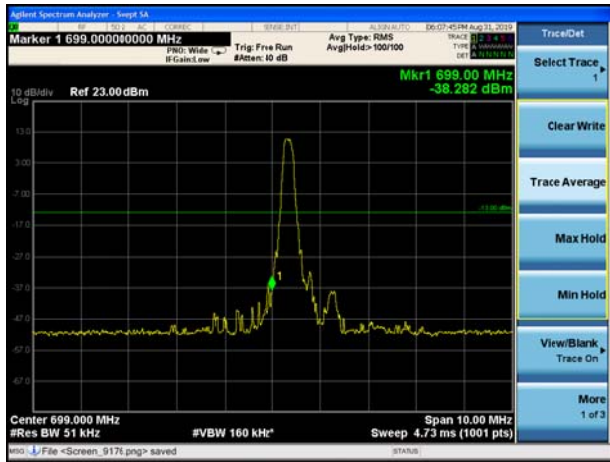

LTE Band 12 16QAM 1.4MHz CH-Low, 100%RB

LTE Band 12 16QAM 1.4MHz CH-High, 100%RB

LTE Band 12 16QAM 3MHz CH-Low, 1 RB

LTE Band 12 16QAM 3MHz CH-High, 1 RB

LTE Band 12 16QAM 3MHz CH-Low, 100%RB

LTE Band 12 16QAM 3MHz CH-High, 100%RB

LTE Band 12 16QAM 5MHz CH-Low, 1 RB

LTE Band 12 16QAM 5MHz CH-High, 1 RB

LTE Band 12 16QAM 5MHz CH-Low, 100%RB

LTE Band 12 16QAM 5MHz CH-High, 100%RB

LTE Band 12 16QAM 10MHz CH-Low, 1 RB

LTE Band 12 16QAM 10MHz CH-High, 1 RB