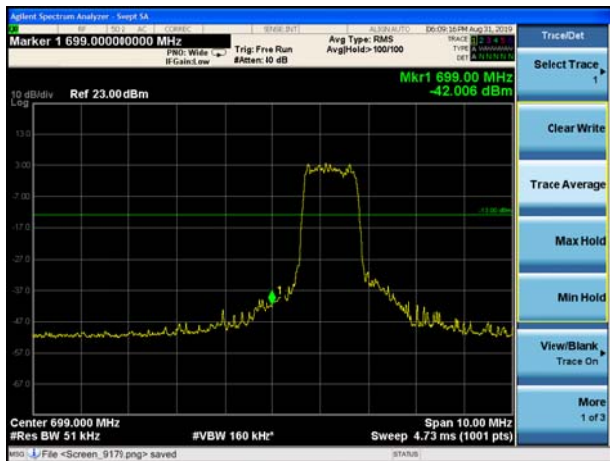

LTE Band 12 QPSK 3MHz CH-Low, 100%RB

LTE Band 12 QPSK 3MHz CH-High, 100%RB

LTE Band 12 QPSK 5MHz CH-Low, 1 RB

LTE Band 12 QPSK 5MHz CH-High, 1 RB

LTE Band 12 QPSK 5MHz CH-Low, 100%RB

LTE Band 12 QPSK 5MHz CH-High, 100%RB

LTE Band 12 QPSK 10MHz CH-Low, 1 RB

LTE Band 12 QPSK 10MHz CH-High, 1 RB

LTE Band 12 QPSK 10MHz CH-Low, 100%RB

LTE Band 12 QPSK 10MHz CH-High, 100%RB

LTE Band 12 16QAM 1.4MHz CH-Low, 1 RB

LTE Band 12 16QAM 1.4MHz CH-High, 1 RB