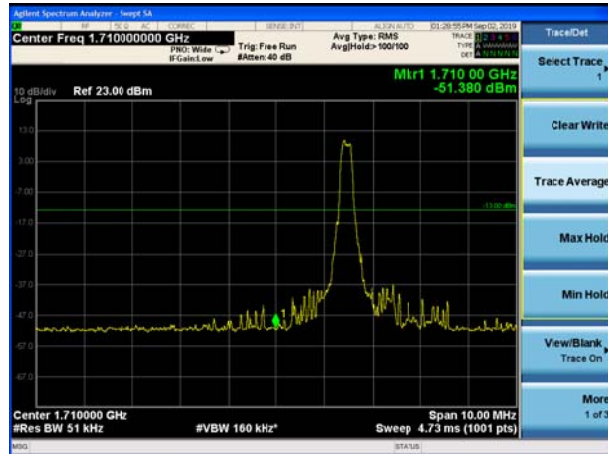

### LTE Band 66 QPSK 5MHz CH-Low, 100%RB

### LTE Band 66 QPSK 5MHz CH-High, 100%RB

LTE Band 66 QPSK 10MHz CH-Low, 1 RB

LTE Band 66 QPSK 10MHz CH-High, 1 RB

LTE Band 66 QPSK 10MHz CH-Low, 100%RB

LTE Band 66 QPSK 10MHz CH-High, 100%RB

LTE Band 66 QPSK 15MHz CH-Low, 1 RB

LTE Band 66 QPSK 15MHz CH-High, 1 RB

LTE Band 66 QPSK 15MHz CH-Low, 100%RB

LTE Band 66 QPSK 15MHz CH-High, 100%RB

LTE Band 66 QPSK 20MHz CH-Low, 1 RB

LTE Band 66 QPSK 20MHz CH-High, 1 RB

LTE Band 66 QPSK 20MHz CH-Low, 100%RB

LTE Band 66 QPSK 20MHz CH-High, 100%RB

LTE Band 66 16QAM 1.4MHz CH-Low, 1 RB

LTE Band 66 16QAM 1.4MHz CH-High, 1 RB

LTE Band 66 16QAM 1.4MHz CH-Low, 100%RB

LTE Band 66 16QAM 1.4MHz CH-High, 100%

LTE Band 66 16QAM 3MHz CH-Low, 1 RB