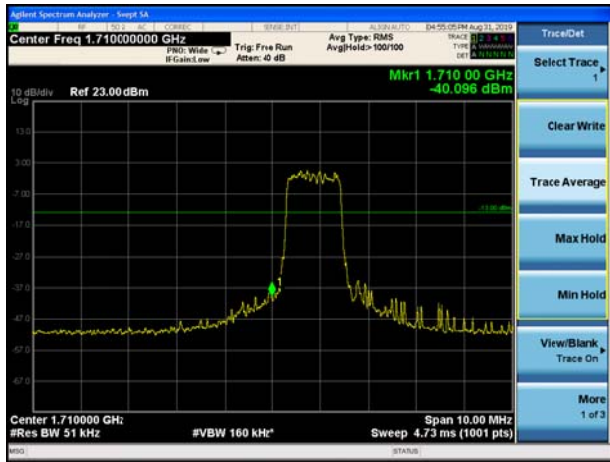

LTE Band 4 QPSK 3MHz CH-Low, 100%RB

LTE Band 4 QPSK 3MHz CH-High, 100%RB

LTE Band 4 QPSK 5MHz CH-Low, 1 RB

LTE Band 4 QPSK 5MHz CH-High, 1 RB

LTE Band 4 QPSK 5MHz CH-Low, 100%RB

LTE Band 4 QPSK 5MHz CH-High, 100%RB

LTE Band 4 QPSK 10MHz CH-Low, 1 RB

LTE Band 4 QPSK 10MHz CH-High, 1 RB

LTE Band 4 QPSK 10MHz CH-Low, 100%RB

LTE Band 4 QPSK 10MHz CH-High, 100%RB

LTE Band 4 QPSK 15MHz CH-Low, 1 RB

LTE Band 4 QPSK 15MHz CH-High, 1 RB

LTE Band 4 QPSK 15MHz CH-Low, 100%RB

LTE Band 4 QPSK 15MHz CH-High, 100%RB

LTE Band 4 QPSK 20MHz CH-Low, 1 RB

LTE Band 4 QPSK 20MHz CH-High, 1 RB

LTE Band 4 QPSK 20MHz CH-Low, 100%RB

LTE Band 4 QPSK 20MHz CH-High, 100%RB