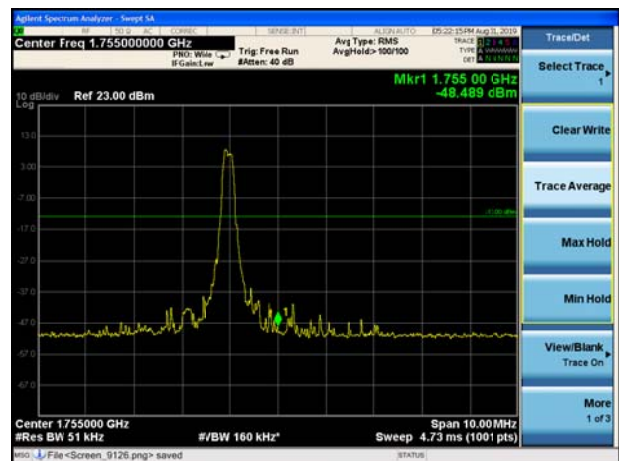

LTE Band 4 QPSK 3MHz CH-Low, 100%RB

LTE Band 4 QPSK 3MHz CH-High, 100%RB

LTE Band 4 QPSK 5MHz CH-Low, 1 RB

LTE Band 4 QPSK 5MHz CH-High, 1 RB

LTE Band 4 QPSK 5MHz CH-Low, 100%RB

LTE Band 4 QPSK 5MHz CH-High, 100%RB

LTE Band 4 QPSK 10MHz CH-Low, 1 RB

LTE Band 4 QPSK 10MHz CH-High, 1 RB

LTE Band 4 QPSK 10MHz CH-Low, 100%RB

LTE Band 4 QPSK 10MHz CH-High, 100%RB

LTE Band 4 QPSK 15MHz CH-Low, 1 RB

LTE Band 4 QPSK 15MHz CH-High, 1 RB

LTE Band 4 QPSK 15MHz CH-Low, 100%RB

LTE Band 4 QPSK 15MHz CH-High, 100%RB

LTE Band 4 QPSK 20MHz CH-Low, 1 RB

LTE Band 4 QPSK 20MHz CH-High, 1 RB

LTE Band 4 QPSK 20MHz CH-Low, 100%RB

LTE Band 4 QPSK 20MHz CH-High, 100%RB

LTE Band 4 16QAM 1.4MHz CH-Low, 1 RB

LTE Band 4 16QAM 1.4MHz CH-High, 1 RB

LTE Band 4 16QAM 1.4MHz CH-Low, 100%RB

LTE Band 4 16QAM 1.4MHz CH-High, 100%RB

LTE Band 4 16QAM 3MHz CH-Low, 1 RB

LTE Band 4 16QAM 3MHz CH-High, 1 RB