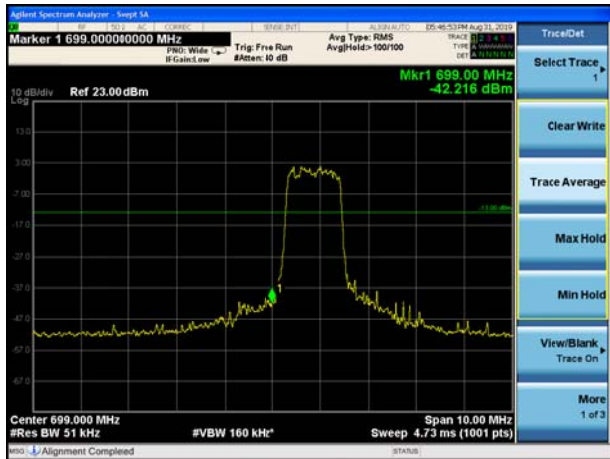

LTE Band 4 16QAM 15MHz CH-Low, 100%RB

LTE Band 4 16QAM 15MHz CH-High, 100%RB

LTE Band 4 16QAM 20MHz CH-Low, 1 RB

LTE Band 4 16QAM 20MHz CH-High, 1 RB

LTE Band 4 16QAM 20MHz CH-Low, 100%RB

LTE Band 4 16QAM 20MHz CH-High, 100%RB

LTE Band 12 QPSK 1.4MHz CH-Low, 1 RB

LTE Band 12 QPSK 1.4MHz CH-High, 1 RB

LTE Band 12 QPSK 1.4MHz CH-Low, 100%RB

LTE Band 12 QPSK 1.4MHz CH-High, 100%RB

LTE Band 12 QPSK 3MHz CH-Low, 1 RB

LTE Band 12 QPSK 3MHz CH-High, 1 RB

LTE Band 12 QPSK 3MHz CH-Low, 100%RB

LTE Band 12 QPSK 3MHz CH-High, 100%RB

LTE Band 12 QPSK 5MHz CH-Low, 1 RB

LTE Band 12 QPSK 5MHz CH-High, 1 RB

LTE Band 12 QPSK 5MHz CH-Low, 100%RB

LTE Band 12 QPSK 5MHz CH-High, 100%RB