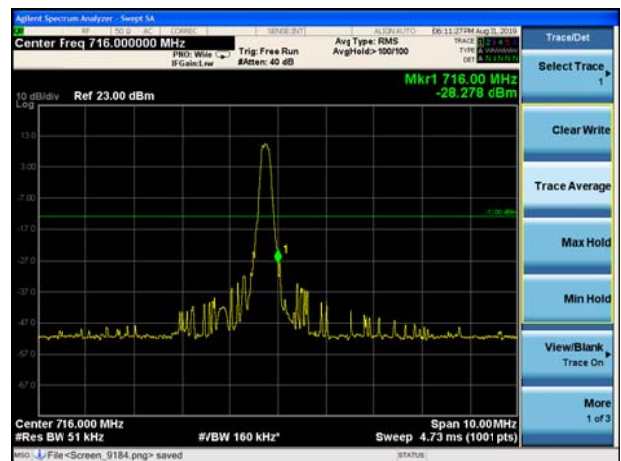

LTE Band 12 QPSK 3MHz CH-Low, 100%RB

LTE Band 12 QPSK 3MHz CH-High, 100%RB

LTE Band 12 QPSK 5MHz CH-Low, 1 RB

LTE Band 12 QPSK 5MHz CH-High, 1 RB

LTE Band 12 QPSK 5MHz CH-Low, 100%RB

LTE Band 12 QPSK 5MHz CH-High, 100%RB

LTE Band 12 QPSK 10MHz CH-Low, 1 RB

LTE Band 12 QPSK 10MHz CH-High, 1 RB

LTE Band 12 QPSK 10MHz CH-Low, 100%RB

LTE Band 12 QPSK 10MHz CH-High, 100%RB

LTE Band 12 16QAM 1.4MHz CH-Low, 1 RB

LTE Band 12 16QAM 1.4MHz CH-High, 1 RB

LTE Band 12 16QAM 1.4MHz CH-Low, 100%RB

LTE Band 12 16QAM 1.4MHz CH-High, 100%RB

LTE Band 12 16QAM 3MHz CH-Low, 1 RB

LTE Band 12 16QAM 3MHz CH-High, 1 RB

LTE Band 12 16QAM 3MHz CH-Low, 100%RB

LTE Band 12 16QAM 3MHz CH-High, 100%RB