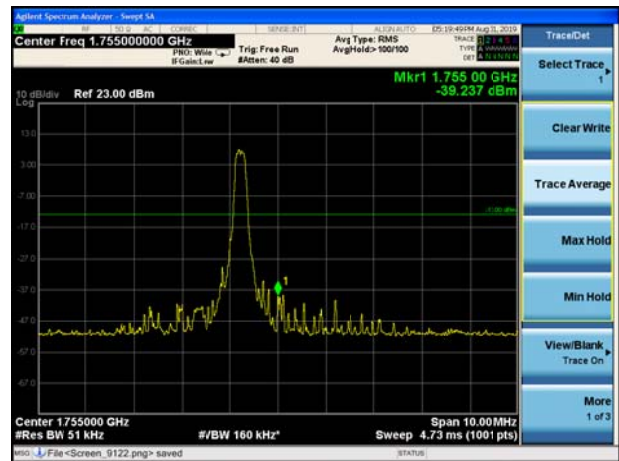

LTE Band 4 QPSK 3MHz CH-Low, 100%RB

LTE Band 4 QPSK 3MHz CH-High, 100%RB

LTE Band 4 QPSK 5MHz CH-Low, 1 RB

LTE Band 4 QPSK 5MHz CH-High, 1 RB

LTE Band 4 QPSK 5MHz CH-Low, 100%RB

LTE Band 4 QPSK 5MHz CH-High, 100%RB

LTE Band 4 QPSK 10MHz CH-Low, 1 RB

LTE Band 4 QPSK 10MHz CH-High, 1 RB

LTE Band 4 QPSK 10MHz CH-Low, 100%RB

LTE Band 4 QPSK 10MHz CH-High, 100%RB

LTE Band 4 QPSK 15MHz CH-Low, 1 RB

LTE Band 4 QPSK 15MHz CH-High, 1 RB

LTE Band 4 QPSK 15MHz CH-Low, 100%RB

LTE Band 4 QPSK 15MHz CH-High, 100%RB

LTE Band 4 QPSK 20MHz CH-Low, 1 RB

LTE Band 4 QPSK 20MHz CH-High, 1 RB

LTE Band 4 QPSK 20MHz CH-Low, 100%RB

LTE Band 4 QPSK 20MHz CH-High, 100%RB