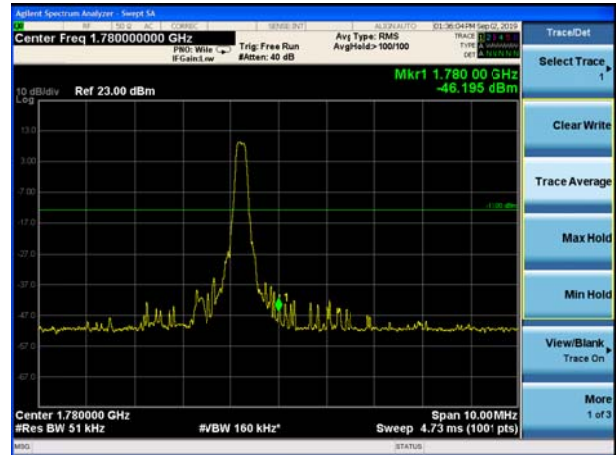

### LTE Band 66 QPSK 5MHz CH-High, 1 RB

### LTE Band 66 QPSK 5MHz CH-Low, 100%RB

### LTE Band 66 QPSK 5MHz CH-High, 100%RB

LTE Band 66 QPSK 10MHz CH-Low, 1 RB

LTE Band 66 QPSK 10MHz CH-High, 1 RB

LTE Band 66 QPSK 10MHz CH-Low, 100%RB

LTE Band 66 QPSK 10MHz CH-High, 100%RB

LTE Band 66 QPSK 15MHz CH-Low, 1 RB

LTE Band 66 QPSK 15MHz CH-High, 1 RB

LTE Band 66 QPSK 15MHz CH-Low, 100%RB

LTE Band 66 QPSK 15MHz CH-High, 100%RB

LTE Band 66 QPSK 20MHz CH-Low, 1 RB

LTE Band 66 QPSK 20MHz CH-High, 1 RB

LTE Band 66 QPSK 20MHz CH-Low, 100%RB