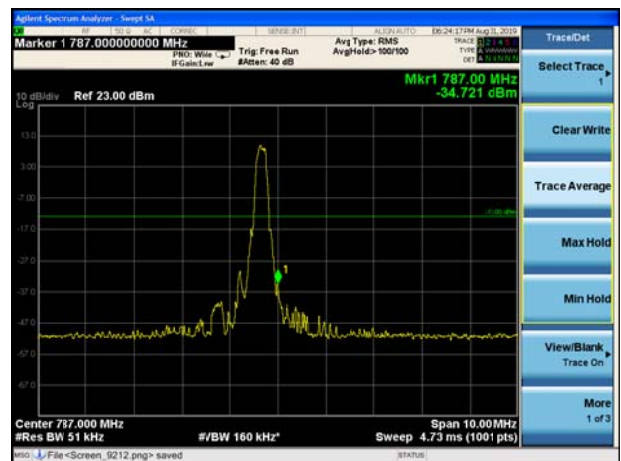

LTE Band 13 QPSK 10MHz CH-Low, 1 RB

LTE Band 13 QPSK 10MHz CH-High, 1 RB

LTE Band 13 QPSK 10MHz CH-Low, 100%RB

LTE Band 13 QPSK 10MHz CH-High, 100%RB

LTE Band 13 16QAM 5MHz CH-Low, 1 RB

LTE Band 13 16QAM 5MHz CH-High, 1 RB

LTE Band 13 16QAM 5MHz CH-Low, 100%RB

LTE Band 13 16QAM 5MHz CH-High, 100%RB

LTE Band 13 16QAM10MHz CH-Low, 1 RB

LTE Band 13 16QAM10MHz CH-High, 1 RB

LTE Band 13 16QAM 10MHz CH-Low, 100%RB

LTE Band 13 16QAM 10MHz CH-High, 100%RB