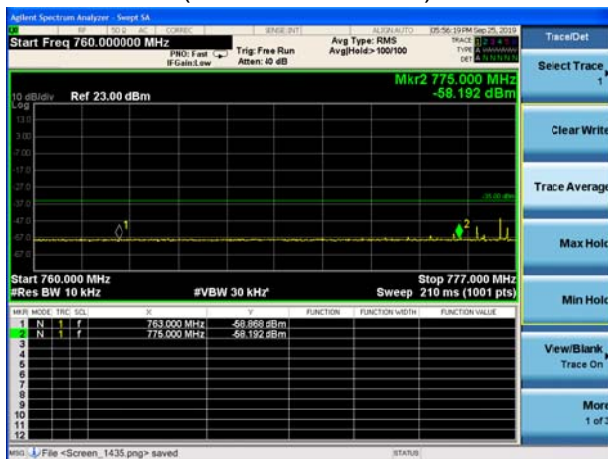

LTE Band 13 16QAM 5MHz CH-Low, 100%RB

LTE Band 13 16QAM 5MHz CH-High, 100%RB

LTE Band 13 16QAM10MHz CH-Low, 1 RB

LTE Band 13 16QAM10MHz CH-High, 1 RB

LTE Band 13 16QAM 10MHz CH-Low, 100%RB

LTE Band 13 16QAM 10MHz CH-High, 100%RB

LTE Band 13 QPSK 5MHz CH-Low, 1 RB  
(763MHz ~775MHz)

LTE Band 13 QPSK 5MHz CH-Low, 1 RB  
(793MHz ~805MHz)

LTE Band 13 QPSK 5MHz CH-Low, 100%RB  
(763MHz ~775MHz)

LTE Band 13 QPSK 5MHz CH-Low, 100%RB  
(793MHz ~805MHz)

LTE Band 13 QPSK 10MHz CH-Low, 1 RB  
(763MHz ~775MHz)

LTE Band 13 QPSK 10MHz CH-Low, 1 RB  
(793MHz ~805MHz)

LTE Band 13 QPSK 10MHz CH-Low, 100%RB (763MHz ~775MHz)

LTE Band 13 QPSK 10MHz CH-Low, 100%RB (793MHz ~805MHz)