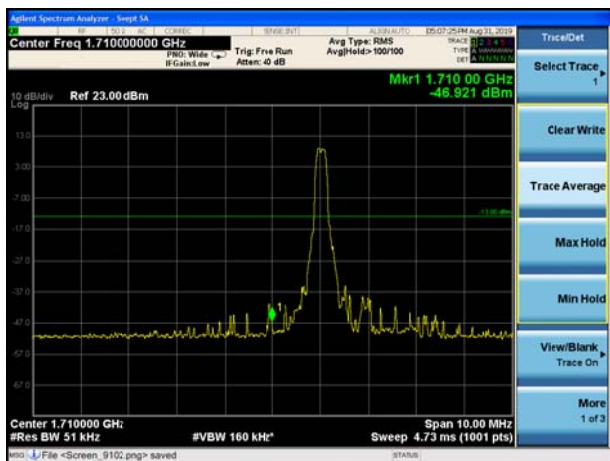

LTE Band 4 QPSK 3MHz CH-Low, 100%RB

LTE Band 4 QPSK 3MHz CH-High, 100%RB

LTE Band 4 QPSK 5MHz CH-Low, 1 RB

LTE Band 4 QPSK 5MHz CH-High, 1 RB

LTE Band 4 QPSK 5MHz CH-Low, 100%RB

LTE Band 4 QPSK 5MHz CH-High, 100%RB

LTE Band 4 QPSK 10MHz CH-Low, 1 RB

LTE Band 4 QPSK 10MHz CH-High, 1 RB

LTE Band 4 QPSK 10MHz CH-Low, 100%RB

LTE Band 4 QPSK 10MHz CH-High, 100%RB

LTE Band 4 QPSK 15MHz CH-Low, 1 RB

LTE Band 4 QPSK 15MHz CH-High, 1 RB

LTE Band 4 QPSK 15MHz CH-Low, 100%RB

LTE Band 4 QPSK 15MHz CH-High, 100%RB

LTE Band 4 QPSK 20MHz CH-Low, 1 RB

LTE Band 4 QPSK 20MHz CH-High, 1 RB

LTE Band 4 QPSK 20MHz CH-Low, 100%RB

LTE Band 4 QPSK 20MHz CH-High, 100%RB