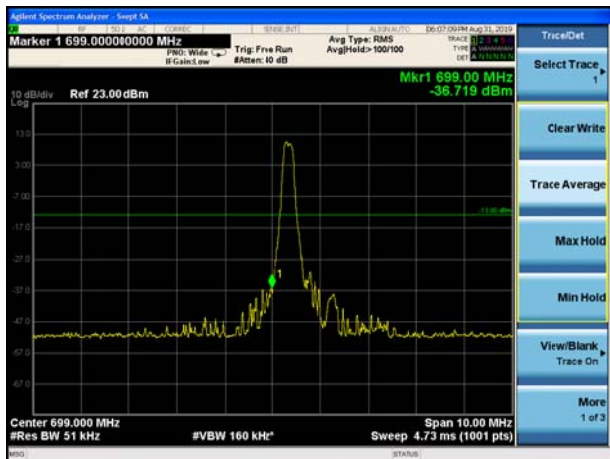

LTE Band 4 16QAM 15MHz CH-Low, 100%RB

LTE Band 4 16QAM 15MHz CH-High, 100%RB

LTE Band 4 16QAM 20MHz CH-Low, 1 RB

LTE Band 4 16QAM 20MHz CH-High, 1 RB

LTE Band 4 16QAM 20MHz CH-Low, 100%RB

LTE Band 4 16QAM 20MHz CH-High, 100%RB

LTE Band 12 QPSK 1.4MHz CH-Low, 1 RB

LTE Band 12 QPSK 1.4MHz CH-High, 1 RB

LTE Band 12 QPSK 1.4MHz CH-Low, 100%RB

LTE Band 12 QPSK 1.4MHz CH-High, 100%RB

LTE Band 12 QPSK 3MHz CH-Low, 1 RB

LTE Band 12 QPSK 3MHz CH-High, 1 RB

LTE Band 12 QPSK 3MHz CH-Low, 100%RB

LTE Band 12 QPSK 3MHz CH-High, 100%RB

LTE Band 12 QPSK 5MHz CH-Low, 1 RB

LTE Band 12 QPSK 5MHz CH-High, 1 RB

LTE Band 12 QPSK 5MHz CH-Low, 100%RB

LTE Band 12 QPSK 5MHz CH-High, 100%RB