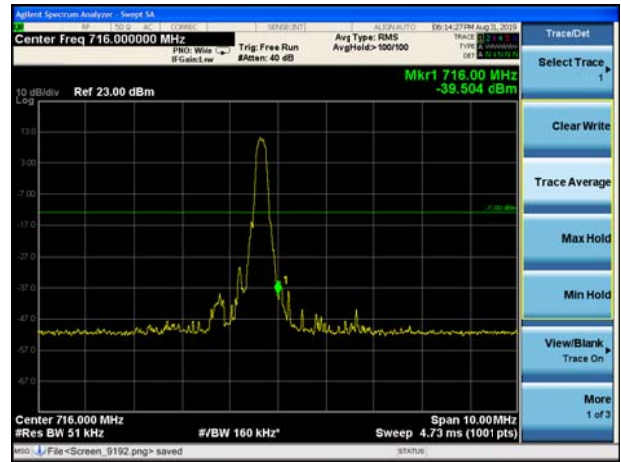

LTE Band 12 QPSK 10MHz CH-Low, 1 RB

LTE Band 12 QPSK 10MHz CH-High, 1 RB

LTE Band 12 QPSK 10MHz CH-Low, 100%RB

LTE Band 12 QPSK 10MHz CH-High, 100%RB

LTE Band 12 16QAM 1.4MHz CH-Low, 1 RB

LTE Band 12 16QAM 1.4MHz CH-High, 1 RB

LTE Band 12 16QAM 1.4MHz CH-Low, 100%RB

LTE Band 12 16QAM 1.4MHz CH-High, 100%RB

LTE Band 12 16QAM 3MHz CH-Low, 1 RB

LTE Band 12 16QAM 3MHz CH-High, 1 RB

LTE Band 12 16QAM 3MHz CH-Low, 100%RB

LTE Band 12 16QAM 3MHz CH-High, 100%RB

LTE Band 12 16QAM 5MHz CH-Low, 1 RB

LTE Band 12 16QAM 5MHz CH-High, 1 RB

LTE Band 12 16QAM 5MHz CH-Low, 100%RB

LTE Band 12 16QAM 5MHz CH-High, 100%RB

LTE Band 12 16QAM 10MHz CH-Low, 1 RB

LTE Band 12 16QAM 10MHz CH-High, 1 RB