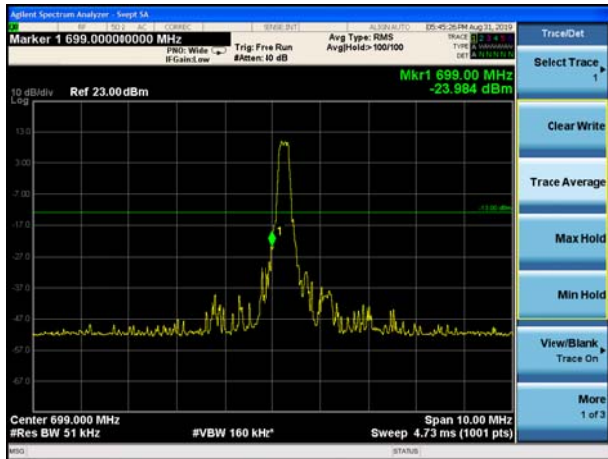

LTE Band 4 16QAM 15MHz CH-Low, 100%RB

LTE Band 4 16QAM 15MHz CH-High, 100%RB

LTE Band 4 16QAM 20MHz CH-Low, 1 RB

LTE Band 4 16QAM 20MHz CH-High, 1 RB

LTE Band 4 16QAM 20MHz CH-Low, 100%RB

LTE Band 4 16QAM 20MHz CH-High, 100%RB

LTE Band 12 QPSK 1.4MHz CH-Low, 1 RB

LTE Band 12 QPSK 1.4MHz CH-High, 1 RB

LTE Band 12 QPSK 1.4MHz CH-Low, 100%RB

LTE Band 12 QPSK 1.4MHz CH-High, 100%RB

LTE Band 12 QPSK 3MHz CH-Low, 1 RB

LTE Band 12 QPSK 3MHz CH-High, 1 RB