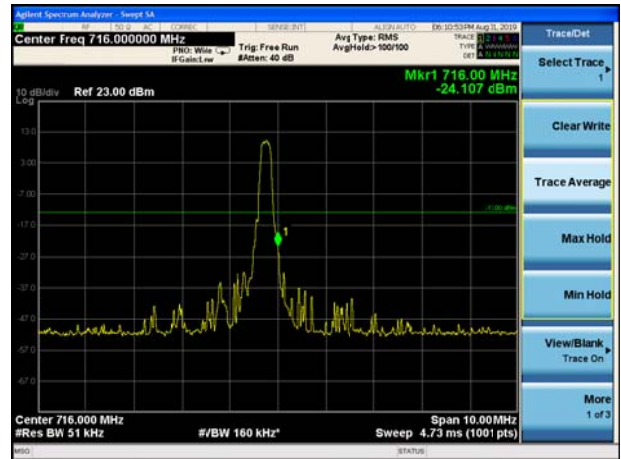

LTE Band 4 16QAM 15MHz CH-Low, 100%RB

LTE Band 4 16QAM 15MHz CH-High, 100%RB

LTE Band 4 16QAM 20MHz CH-Low, 1 RB

LTE Band 4 16QAM 20MHz CH-High, 1 RB

LTE Band 4 16QAM 20MHz CH-Low, 100%RB

LTE Band 4 16QAM 20MHz CH-High, 100%RB

LTE Band 12 QPSK 1.4MHz CH-Low, 1 RB

LTE Band 12 QPSK 1.4MHz CH-High, 1 RB

LTE Band 12 QPSK 1.4MHz CH-Low, 100%RB

LTE Band 12 QPSK 1.4MHz CH-High, 100%RB

LTE Band 12 QPSK 3MHz CH-Low, 1 RB

LTE Band 12 QPSK 3MHz CH-High, 1 RB