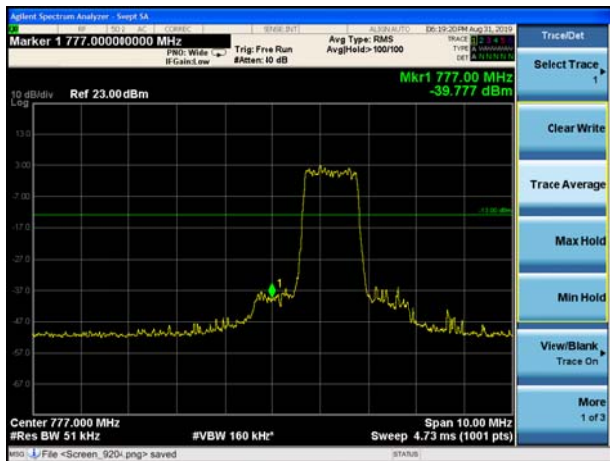

LTE Band 13 16QAM 5MHz CH-Low, 1 RB