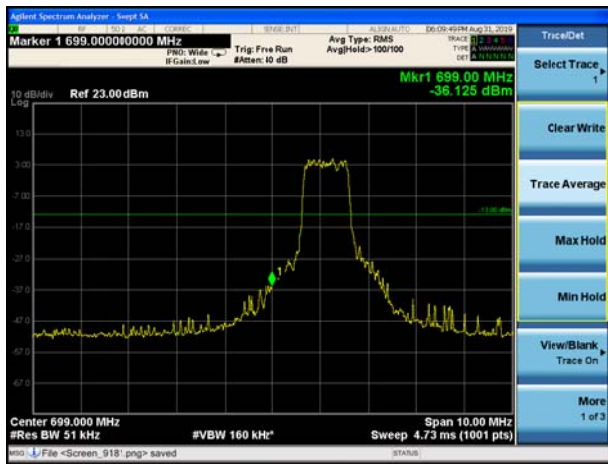

LTE Band 13 QPSK 5MHz CH-Low, 1 RB