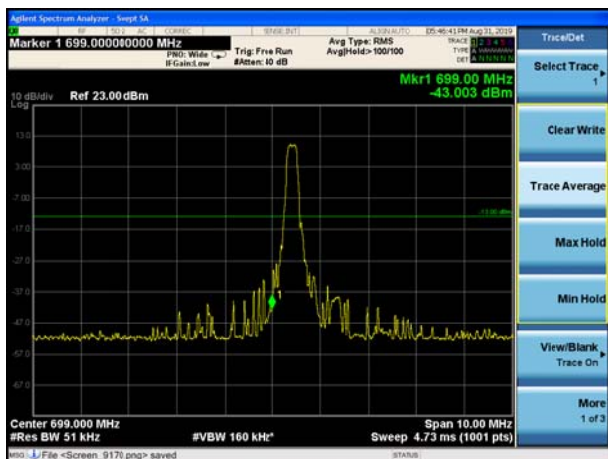

LTE Band 12 QPSK 1.4MHz CH-Low, 1 RB

LTE Band 12 QPSK 1.4MHz CH-High, 1 RB

LTE Band 12 QPSK 1.4MHz CH-Low, 100%RB

LTE Band 12 QPSK 1.4MHz CH-High, 100%RB

LTE Band 12 QPSK 3MHz CH-Low, 1 RB

LTE Band 12 QPSK 3MHz CH-High, 1 RB

LTE Band 12 QPSK 3MHz CH-Low, 100%RB

LTE Band 12 QPSK 3MHz CH-High, 100%RB

LTE Band 12 QPSK 5MHz CH-Low, 1 RB

LTE Band 12 QPSK 5MHz CH-High, 1 RB

LTE Band 12 QPSK 5MHz CH-Low, 100%RB

LTE Band 12 QPSK 5MHz CH-High, 100%RB