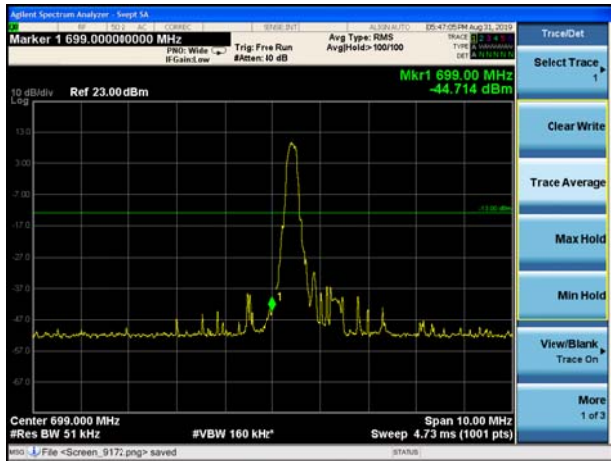

LTE Band 12 QPSK 3MHz CH-Low, 100%RB

LTE Band 12 QPSK 3MHz CH-High, 100%RB

LTE Band 12 QPSK 5MHz CH-Low, 1 RB

LTE Band 12 QPSK 5MHz CH-High, 1 RB

LTE Band 12 QPSK 5MHz CH-Low, 100%RB

LTE Band 12 QPSK 5MHz CH-High, 100%RB

LTE Band 12 QPSK 10MHz CH-Low, 1 RB

LTE Band 12 QPSK 10MHz CH-High, 1 RB

LTE Band 12 QPSK 10MHz CH-Low, 100%RB

LTE Band 12 QPSK 10MHz CH-High, 100%RB

LTE Band 12 16QAM 1.4MHz CH-Low, 1 RB

LTE Band 12 16QAM 1.4MHz CH-High, 1 RB

LTE Band 12 16QAM 1.4MHz CH-Low, 100%RB

LTE Band 12 16QAM 1.4MHz CH-High, 100%RB

LTE Band 12 16QAM 3MHz CH-Low, 1 RB

LTE Band 12 16QAM 3MHz CH-High, 1 RB

LTE Band 12 16QAM 3MHz CH-Low, 100%RB

LTE Band 12 16QAM 3MHz CH-High, 100%RB