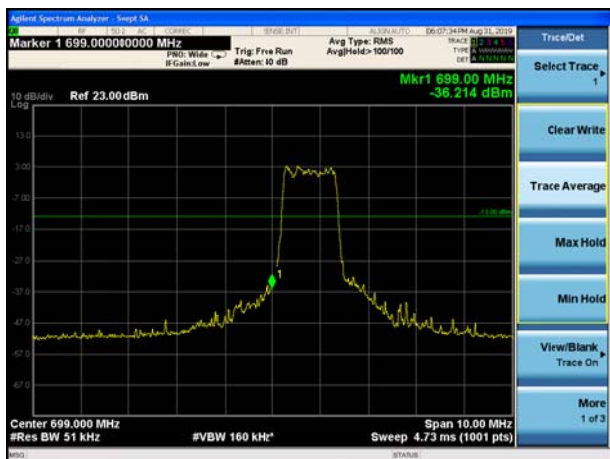

LTE Band 12 QPSK 1.4MHz CH-Low, 1 RB

LTE Band 12 QPSK 1.4MHz CH-High, 1 RB

LTE Band 12 QPSK 1.4MHz CH-Low, 100%RB

LTE Band 12 QPSK 1.4MHz CH-High, 100%RB

LTE Band 12 QPSK 3MHz CH-Low, 1 RB

LTE Band 12 QPSK 3MHz CH-High, 1 RB

LTE Band 12 QPSK 3MHz CH-Low, 100%RB

LTE Band 12 QPSK 3MHz CH-High, 100%RB

LTE Band 12 QPSK 5MHz CH-Low, 1 RB

LTE Band 12 QPSK 5MHz CH-High, 1 RB

LTE Band 12 QPSK 5MHz CH-Low, 100%RB

LTE Band 12 QPSK 5MHz CH-High, 100%RB

LTE Band 12 QPSK 10MHz CH-Low, 1 RB

LTE Band 12 QPSK 10MHz CH-High, 1 RB

LTE Band 12 QPSK 10MHz CH-Low, 100%RB

LTE Band 12 QPSK 10MHz CH-High, 100%RB

LTE Band 12 16QAM 1.4MHz CH-Low, 1 RB

LTE Band 12 16QAM 1.4MHz CH-High, 1 RB