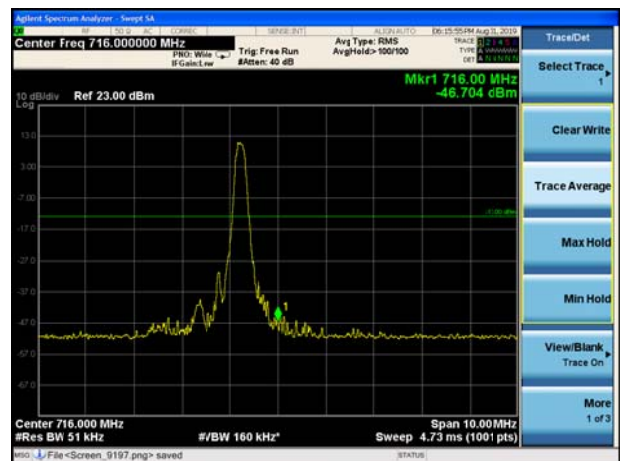

LTE Band 12 16QAM 5MHz CH-Low, 1 RB

LTE Band 12 16QAM 5MHz CH-High, 1 RB

LTE Band 12 16QAM 5MHz CH-Low, 100%RB

LTE Band 12 16QAM 5MHz CH-High, 100%RB

LTE Band 12 16QAM 10MHz CH-Low, 1 RB

LTE Band 12 16QAM 10MHz CH-High, 1 RB

LTE Band 12 16QAM 10MHz CH-Low, 100%RB

LTE Band 12 16QAM 10MHz CH-High, 100%RB

LTE Band 13 QPSK 5MHz CH-Low, 1 RB

LTE Band 13 QPSK 5MHz CH-High, 1 RB

LTE Band 13 QPSK 5MHz CH-Low, 100%RB

LTE Band 13 QPSK 5MHz CH-High, 100%RB