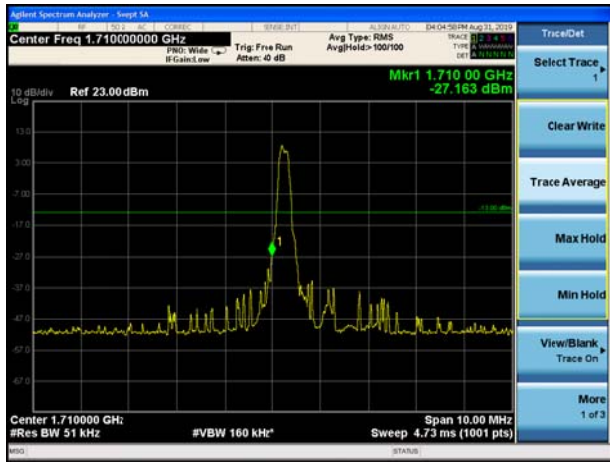

LTE Band 4 QPSK 10MHz CH-Low, 1 RB

LTE Band 4 QPSK 10MHz CH-High, 1 RB

LTE Band 4 QPSK 10MHz CH-Low, 100%RB

LTE Band 4 QPSK 10MHz CH-High, 100%RB

LTE Band 4 QPSK 15MHz CH-Low, 1 RB

LTE Band 4 QPSK 15MHz CH-High, 1 RB

LTE Band 4 QPSK 15MHz CH-Low, 100%RB

LTE Band 4 QPSK 15MHz CH-High, 100%RB

LTE Band 4 QPSK 20MHz CH-Low, 1 RB

LTE Band 4 QPSK 20MHz CH-High, 1 RB

LTE Band 4 QPSK 20MHz CH-Low, 100%RB

LTE Band 4 QPSK 20MHz CH-High, 100%RB

LTE Band 4 16QAM 1.4MHz CH-Low, 1 RB

LTE Band 4 16QAM 1.4MHz CH-High, 1 RB

LTE Band 4 16QAM 1.4MHz CH-Low, 100%RB

LTE Band 4 16QAM 1.4MHz CH-High, 100%RB

LTE Band 4 16QAM 3MHz CH-Low, 1 RB

LTE Band 4 16QAM 3MHz CH-High, 1 RB