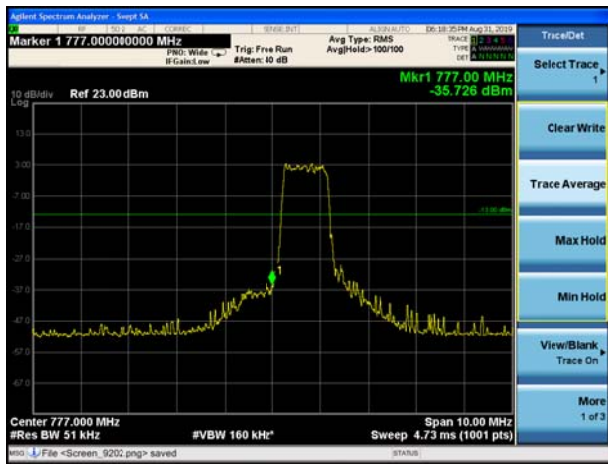

LTE Band 13 16QAM10MHz CH-Low, 1 RB