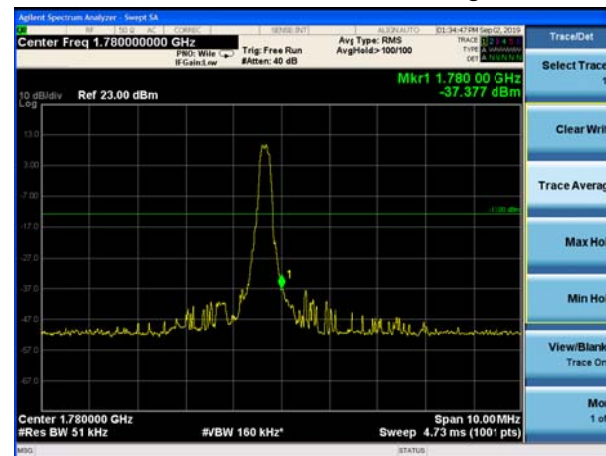

LTE Band 66 QPSK 5MHz CH-High, 1 RB