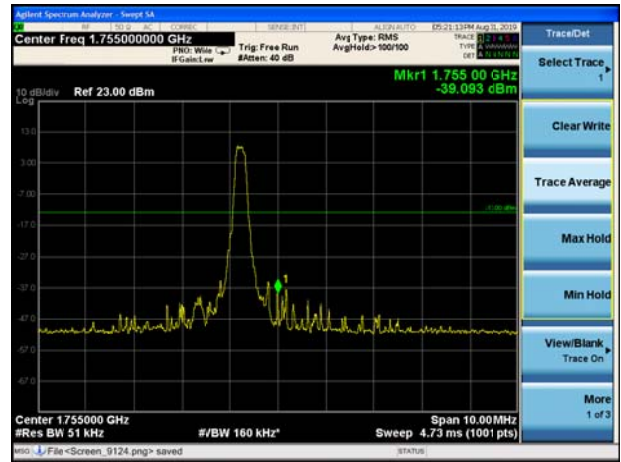

LTE Band 4 16QAM 1.4MHz CH-Low, 1 RB

LTE Band 4 16QAM 1.4MHz CH-High, 1 RB

LTE Band 4 16QAM 1.4MHz CH-Low, 100%RB

LTE Band 4 16QAM 1.4MHz CH-High, 100%RB

LTE Band 4 16QAM 3MHz CH-Low, 1 RB

LTE Band 4 16QAM 3MHz CH-High, 1 RB

LTE Band 4 16QAM 3MHz CH-Low, 100%RB

LTE Band 4 16QAM 3MHz CH-High, 100%RB

LTE Band 4 16QAM 5MHz CH-Low, 1 RB

LTE Band 4 16QAM 5MHz CH-High, 1 RB

LTE Band 4 16QAM 5MHz CH-Low, 100%RB

LTE Band 4 16QAM 5MHz CH-High, 100%RB

LTE Band 4 16QAM 10MHz CH-Low, 1 RB

LTE Band 4 16QAM 10MHz CH-High, 1 RB

LTE Band 4 16QAM 10MHz CH-Low, 100%RB

LTE Band 4 16QAM 10MHz CH-High, 100%RB

LTE Band 4 16QAM 15MHz CH-Low, 1 RB

LTE Band 4 16QAM 15MHz CH-High, 1 RB