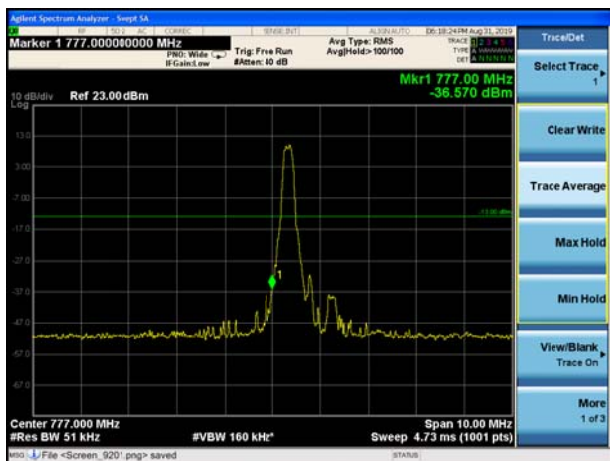

LTE Band 13 QPSK 10MHz CH-Low, 1 RB

LTE Band 13 QPSK 10MHz CH-High, 1 RB

LTE Band 13 QPSK 10MHz CH-Low, 100%RB

LTE Band 13 QPSK 10MHz CH-High, 100%RB

LTE Band 13 16QAM 5MHz CH-Low, 1 RB

LTE Band 13 16QAM 5MHz CH-High, 1 RB

LTE Band 13 16QAM 5MHz CH-Low, 100%RB

LTE Band 13 16QAM 5MHz CH-High, 100%RB

LTE Band 13 16QAM10MHz CH-Low, 1 RB

LTE Band 13 16QAM10MHz CH-High, 1 RB

LTE Band 13 16QAM 10MHz CH-Low, 100%RB

LTE Band 13 16QAM 10MHz CH-High, 100%RB