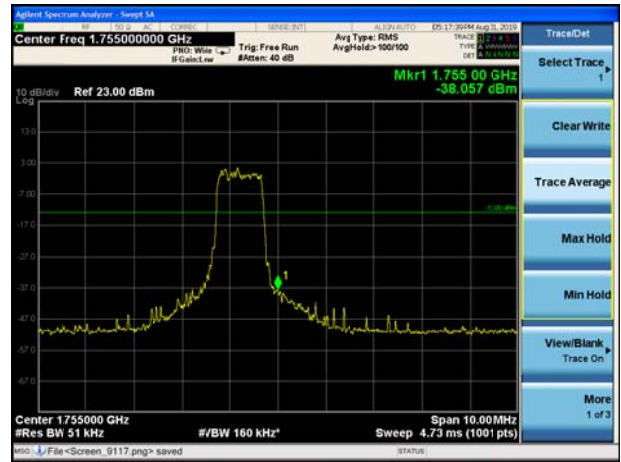

LTE Band 4 QPSK 15MHz CH-Low, 100%RB

LTE Band 4 QPSK 15MHz CH-High, 100%RB

LTE Band 4 QPSK 20MHz CH-Low, 1 RB

LTE Band 4 QPSK 20MHz CH-High, 1 RB

LTE Band 4 QPSK 20MHz CH-Low, 100%RB

LTE Band 4 QPSK 20MHz CH-High, 100%RB

LTE Band 4 16QAM 1.4MHz CH-Low, 1 RB

LTE Band 4 16QAM 1.4MHz CH-High, 1 RB

LTE Band 4 16QAM 1.4MHz CH-Low, 100%RB

LTE Band 4 16QAM 1.4MHz CH-High, 100%RB

LTE Band 4 16QAM 3MHz CH-Low, 1 RB

LTE Band 4 16QAM 3MHz CH-High, 1 RB

LTE Band 4 16QAM 3MHz CH-Low, 100%RB

LTE Band 4 16QAM 3MHz CH-High, 100%RB

LTE Band 4 16QAM 5MHz CH-Low, 1 RB

LTE Band 4 16QAM 5MHz CH-High, 1 RB

LTE Band 4 16QAM 5MHz CH-Low, 100%RB

LTE Band 4 16QAM 5MHz CH-High, 100%RB