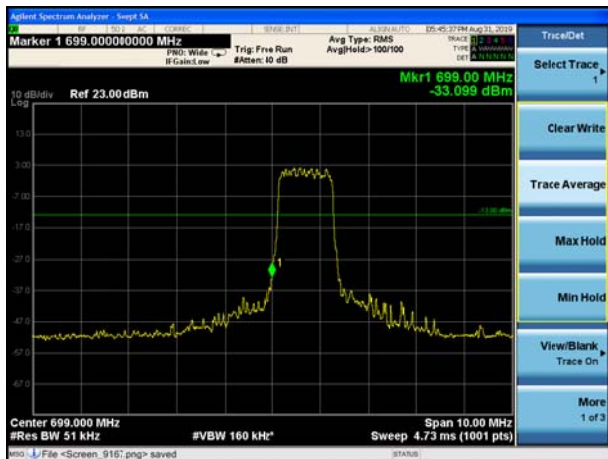

LTE Band 4 16QAM 15MHz CH-Low, 100%RB

LTE Band 4 16QAM 15MHz CH-High, 100%RB

LTE Band 4 16QAM 20MHz CH-Low, 1 RB

LTE Band 4 16QAM 20MHz CH-High, 1 RB

LTE Band 4 16QAM 20MHz CH-Low, 100%RB

LTE Band 4 16QAM 20MHz CH-High, 100%RB

LTE Band 12 QPSK 1.4MHz CH-Low, 1 RB

LTE Band 12 QPSK 1.4MHz CH-High, 1 RB

LTE Band 12 QPSK 1.4MHz CH-Low, 100%RB

LTE Band 12 QPSK 1.4MHz CH-High, 100%RB

LTE Band 12 QPSK 3MHz CH-Low, 1 RB

LTE Band 12 QPSK 3MHz CH-High, 1 RB