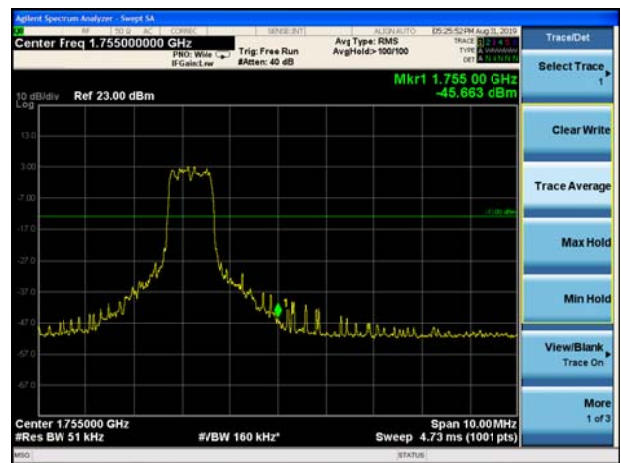

LTE Band 4 16QAM 15MHz CH-Low, 100%RB

LTE Band 4 16QAM 15MHz CH-High, 100%RB

LTE Band 4 16QAM 20MHz CH-Low, 1 RB

LTE Band 4 16QAM 20MHz CH-High, 1 RB

LTE Band 4 16QAM 20MHz CH-Low, 100%RB

LTE Band 4 16QAM 20MHz CH-High, 100%RB

LTE Band 12 QPSK 1.4MHz CH-Low, 1 RB

LTE Band 12 QPSK 1.4MHz CH-High, 1 RB

LTE Band 12 QPSK 1.4MHz CH-Low, 100%RB

LTE Band 12 QPSK 1.4MHz CH-High, 100%RB

LTE Band 12 QPSK 3MHz CH-Low, 1 RB

LTE Band 12 QPSK 3MHz CH-High, 1 RB