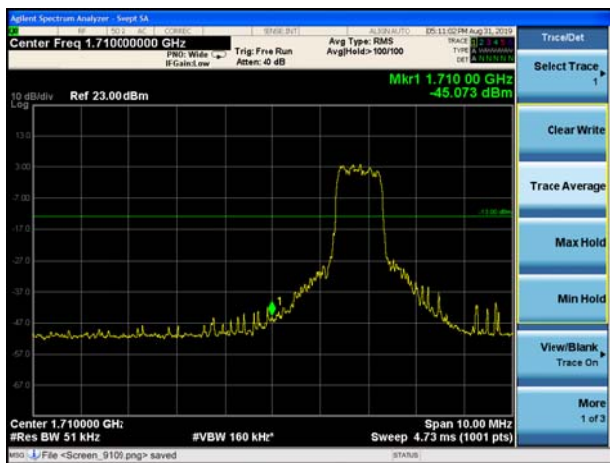

LTE Band 4 16QAM 15MHz CH-Low, 100%RB

LTE Band 4 16QAM 15MHz CH-High, 100%RB

LTE Band 4 16QAM 20MHz CH-Low, 1 RB

LTE Band 4 16QAM 20MHz CH-High, 1 RB

LTE Band 4 16QAM 20MHz CH-Low, 100%RB

LTE Band 4 16QAM 20MHz CH-High, 100%RB

LTE Band 12 QPSK 1.4MHz CH-Low, 1 RB

LTE Band 12 QPSK 1.4MHz CH-High, 1 RB

LTE Band 12 QPSK 1.4MHz CH-Low, 100%RB

LTE Band 12 QPSK 1.4MHz CH-High, 100%RB

LTE Band 12 QPSK 3MHz CH-Low, 1 RB

LTE Band 12 QPSK 3MHz CH-High, 1 RB