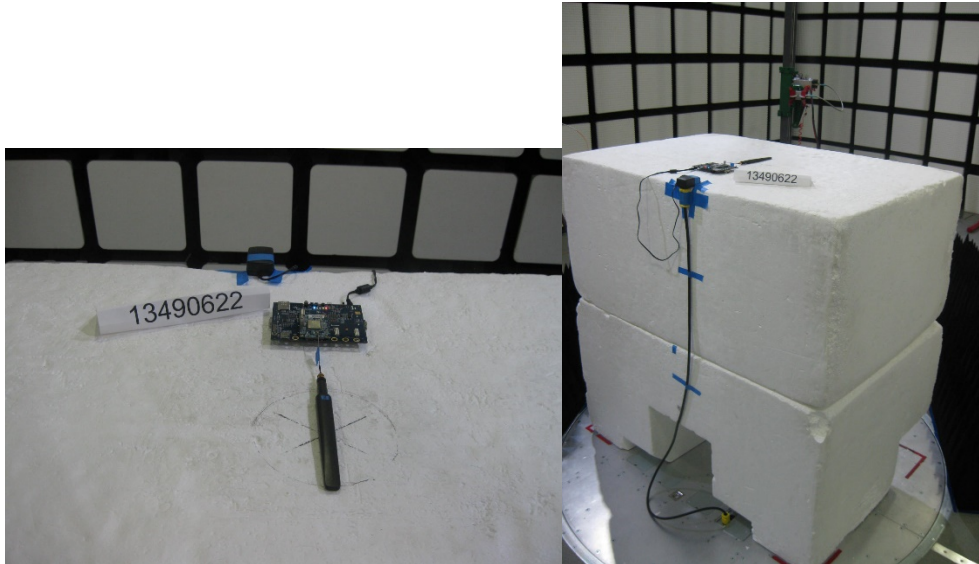

10. SETUP PHOTOS

ANTENNA PORT CONDUCTED RF MEASUREMENT SETUP

FRONT PHOTO

FREQUENCY TOLERANCE OVER EXTREME CONDITIONS

FRONT PHOTO

RADIATED RF MEASUREMENT SETUP FOR ABOVE 1GHZ

FRONT AND BACK PHOTO

RADIATED RF MEASUREMENT SETUP FOR BELOW 1GHZ

FRONT AND BACK PHOTO

RADIATED RF MEASUREMENT SETUP FOR PORTABLE CONFIGURATION

X-AXIS ANTENNA PHOTO

X-AXIS BOARD PHOTO

Y-AXIS ANTENNA PHOTO

Y-AXIS BOARD PHOTO

Z-AXIS ANTENNA PHOTO

Z-AXIS BOARD PHOTO