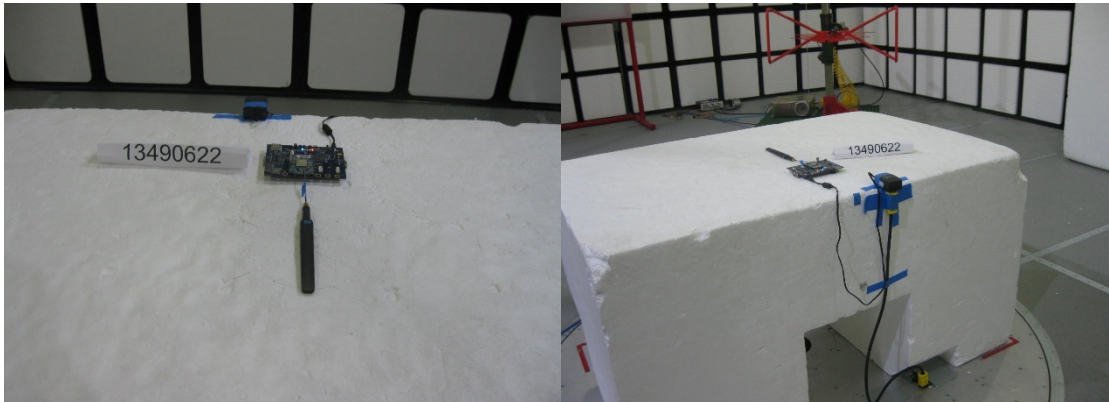

10. SETUP PHOTOS

ANTENNA PORT CONDUCTED RF MEASUREMENT SETUP

FRONT PHOTO

FREQUENCY TOLERANCE OVER EXTREME CONDITIONS

FRONT PHOTO

RADIATED RF MEASUREMENT SETUP FOR ABOVE 1GHZ

FRONT AND BACK PHOTO

RADIATED RF MEASUREMENT SETUP FOR BELOW 1GHZ

FRONT AND BACK PHOTO

RADIATED RF MEASUREMENT SETUP FOR PORTABLE CONFIGURATION

X-AXIS ANTENNA PHOTO

X-AXIS BOARD PHOTO

Y-AXIS ANTENNA PHOTO

Y-AXIS BOARD PHOTO

Z-AXIS ANTENNA PHOTO

Z-AXIS BOARD PHOTO