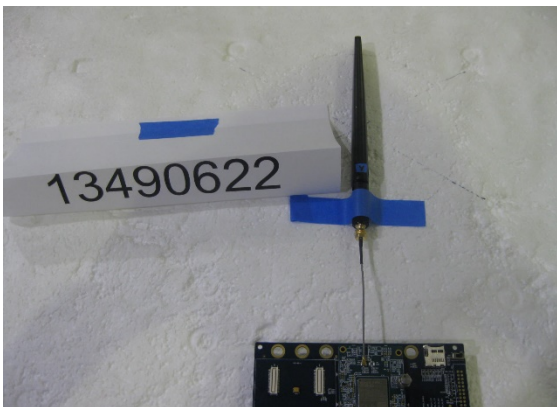

10. SETUP PHOTOS

ANTENNA PORT CONDUCTED RF MEASUREMENT SETUP

FRONT PHOTO

FREQUENCY TOLERANCE OVER EXTREME CONDITIONS

FRONT PHOTO

RADIATED RF MEASUREMENT SETUP FOR ABOVE 1GHZ

FRONT AND BACK PHOTO

RADIATED RF MEASUREMENT SETUP FOR BELOW 1GHZ

FRONT AND BACK PHOTO

RADIATED RF MEASUREMENT SETUP FOR PORTABLE CONFIGURATION

X-AXIS ANTENNA PHOTO

X-AXIS BOARD PHOTO

Y-AXIS ANTENNA PHOTO

Y-AXIS BOARD PHOTO

Z-AXIS ANTENNA PHOTO

Z-AXIS BOARD PHOTO