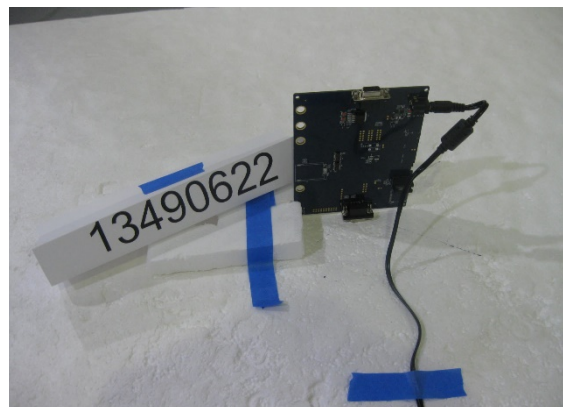

10. SETUP PHOTOS

ANTENNA PORT CONDUCTED RF MEASUREMENT SETUP

FRONT PHOTO

FREQUENCY TOLERANCE OVER EXTREME CONDITIONS

FRONT PHOTO

RADIATED RF MEASUREMENT SETUP FOR ABOVE 1GHZ

FRONT AND BACK PHOTO

RADIATED RF MEASUREMENT SETUP FOR BELOW 1GHZ

FRONT AND BACK PHOTO

RADIATED RF MEASUREMENT SETUP FOR PORTABLE CONFIGURATION

X-AXIS ANTENNA PHOTO

X-AXIS BOARD PHOTO

Y-AXIS ANTENNA PHOTO

Y-AXIS BOARD PHOTO

Z-AXIS ANTENNA PHOTO

Z-AXIS BOARD PHOTO