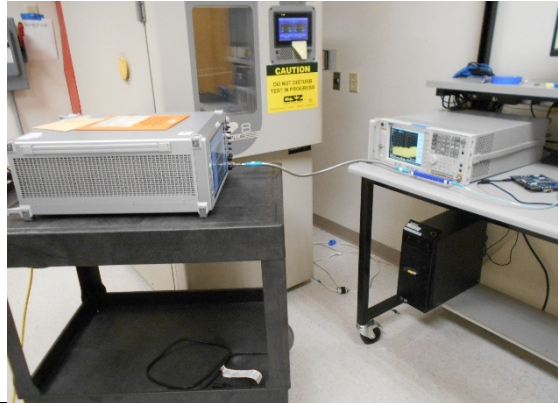

10. SETUP PHOTOS

ANTENNA PORT CONDUCTED RF MEASUREMENT SETUP

FRONT PHOTO

FREQUENCY TOLERANCE OVER EXTREME CONDITIONS

FRONT PHOTO

RADIATED RF MEASUREMENT SETUP FOR ABOVE 1GHZ

FRONT AND BACK PHOTO

RADIATED RF MEASUREMENT SETUP FOR BELOW 1GHZ

FRONT AND BACK PHOTO

RADIATED RF MEASUREMENT SETUP FOR PORTABLE CONFIGURATION

X-AXIS ANTENNA PHOTO

X-AXIS BOARD PHOTO

Y-AXIS ANTENNA PHOTO

Y-AXIS BOARD PHOTO

Z-AXIS ANTENNA PHOTO

Z-AXIS BOARD PHOTO