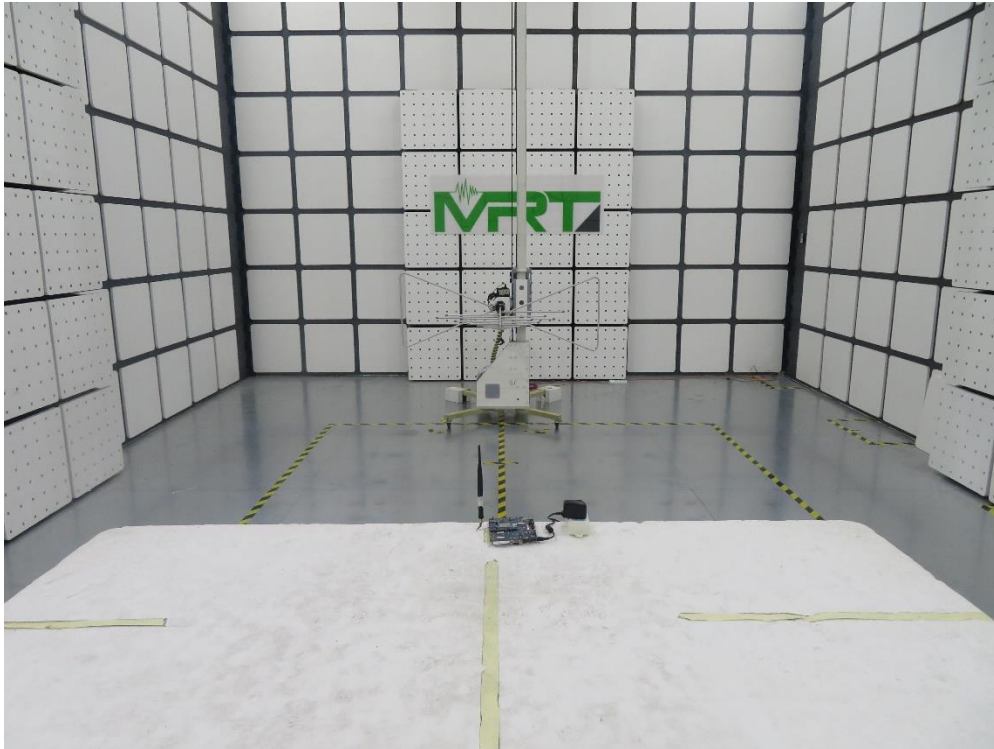

RF Test Setup Photo

Description: Radiated Spurious Emissions Test Setup for Below 1GHz

Description: Radiated Spurious Emissions Test Setup for Above 1GHz

Description: Conducted Measurement Test Setup