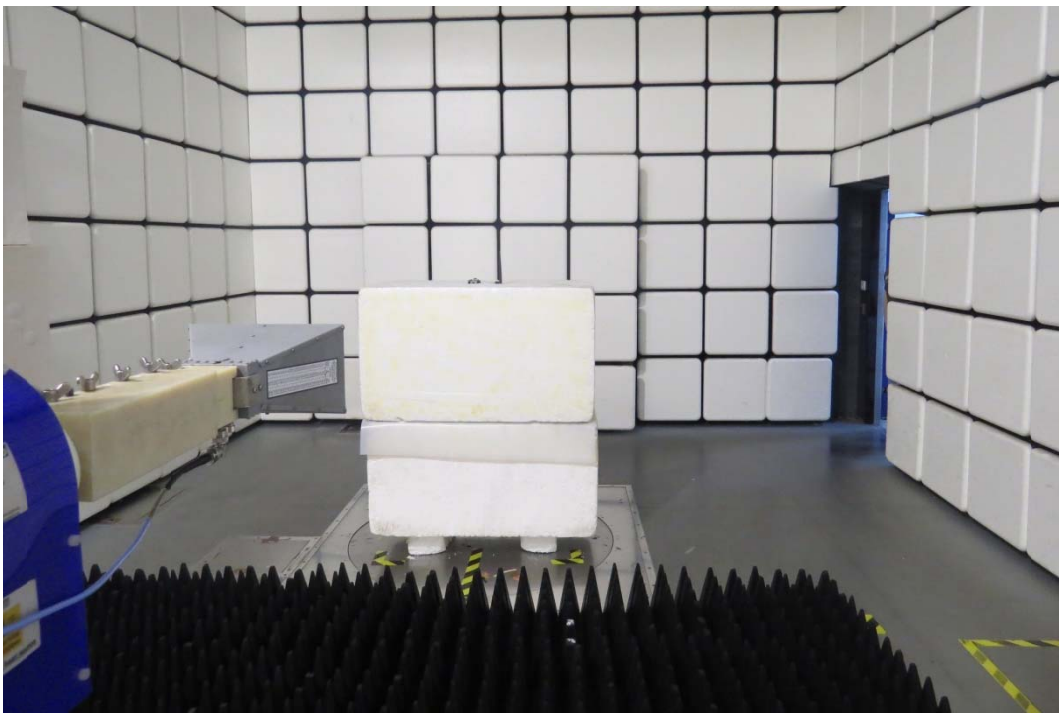

### Part 22 / 24 / 27 Test Setup

30MHz-1GHz

1GHz-18GHz

**Picture 1: Radiated Spurious Emissions Test setup**