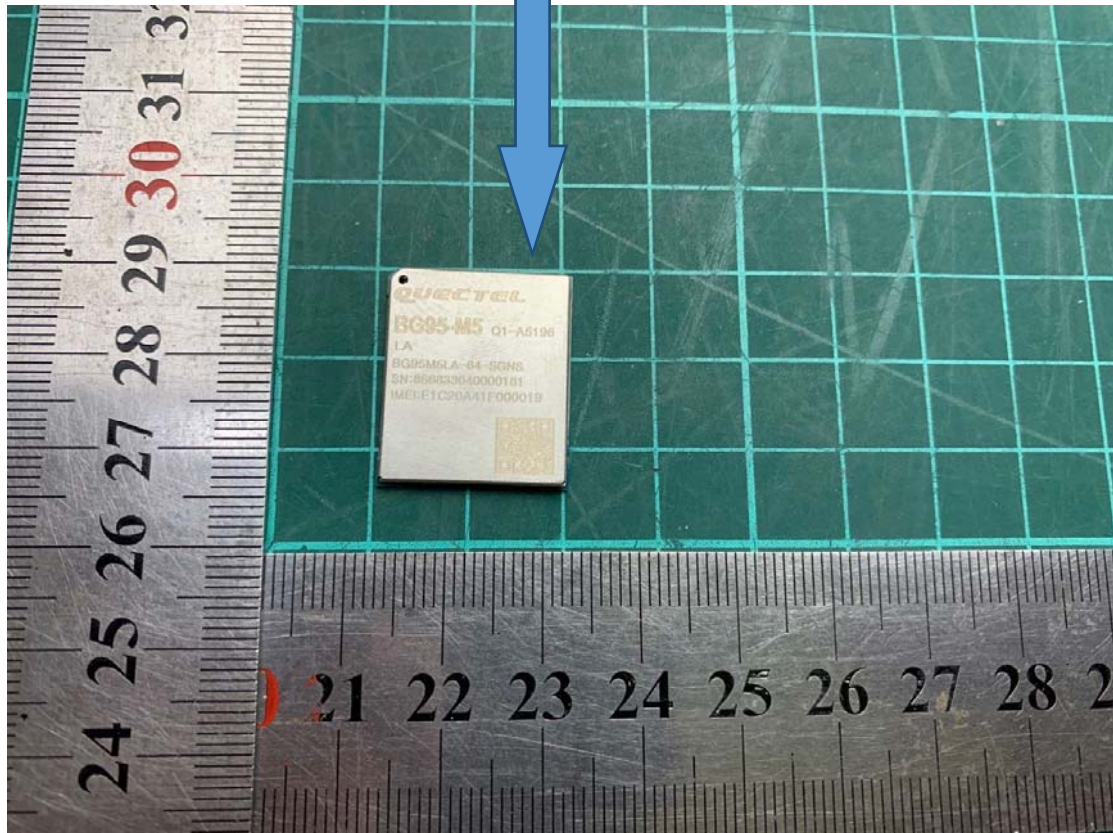

**QUECTEL**

**BG95-M5** Q1-AXXXX

LA

BG95M5LA-64-SGNS

SN:XXXXXXXXXXXXXXXXXX

IMEI:XXXXXXXXXXXXXXXXXX

FCC ID:XMR202005BG95M5

IC:10224A-2020BG95M5

Note: The label will be radium engraved to product shield.