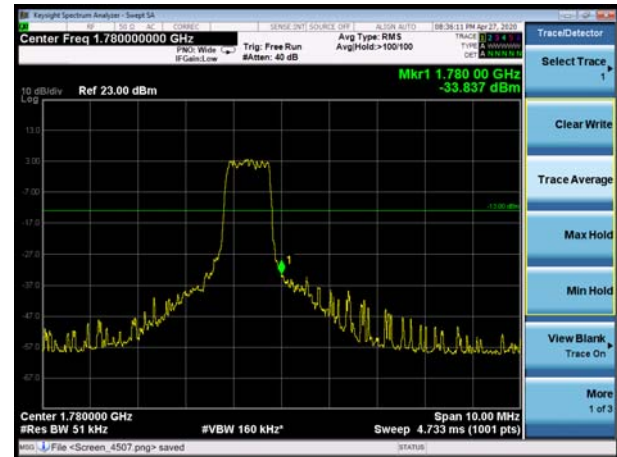

LTE Band 66 16QAM 5MHz CH-Low, 1 RB

LTE Band 66 16QAM 5MHz CH-High, 1 RB

LTE Band 66 16QAM 5MHz CH-Low, 100%RB

LTE Band 66 16QAM 5MHz CH-High, 100%RB

LTE Band 66 16QAM 10MHz CH-Low, 1 RB

LTE Band 66 16QAM 10MHz CH-High, 1 RB

LTE Band 66 16QAM 10MHz CH-Low, 100%RB

LTE Band 66 16QAM 10MHz CH-High, 100%RB

LTE Band 66 16QAM 15MHz CH-Low, 1 RB

LTE Band 66 16QAM 15MHz CH-High, 1 RB

LTE Band 66 16QAM 15MHz CH-Low, 100%RB

LTE Band 66 16QAM 15MHz CH-High, 100%RB