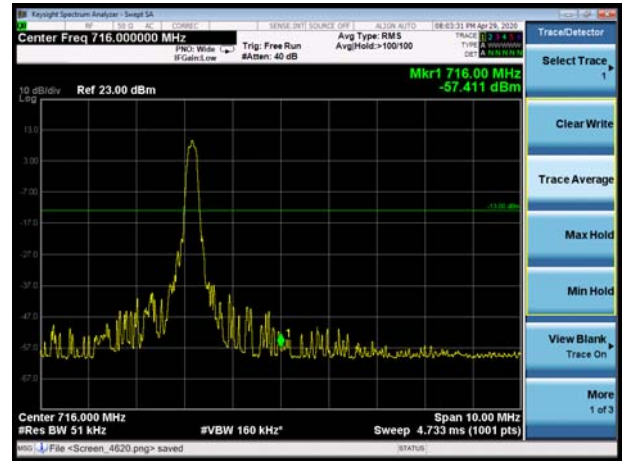

LTE Band 85 QPSK 5MHz CH-Low, 100%RB

LTE Band 85 QPSK 5MHz CH-High, 100%RB

LTE Band 85 QPSK 10MHz CH-Low, 1 RB

LTE Band 85 QPSK 10MHz CH-High, 1 RB

LTE Band 85 QPSK 10MHz CH-Low, 100%RB

LTE Band 85 QPSK 10MHz CH-High, 100%RB

LTE Band 85 16QAM 5MHz CH-Low, 1 RB

LTE Band 85 16QAM 5MHz CH-High, 1 RB

LTE Band 85 16QAM 5MHz CH-Low, 100%RB

LTE Band 85 16QAM 5MHz CH-High, 100%RB

LTE Band 85 16QAM 10MHz CH-Low, 1 RB

LTE Band 85 16QAM 10MHz CH-High, 1 RB

LTE Band 85 16QAM 10MHz CH-Low, 100%RB

LTE Band 85 16QAM 10MHz CH-High, 100%RB