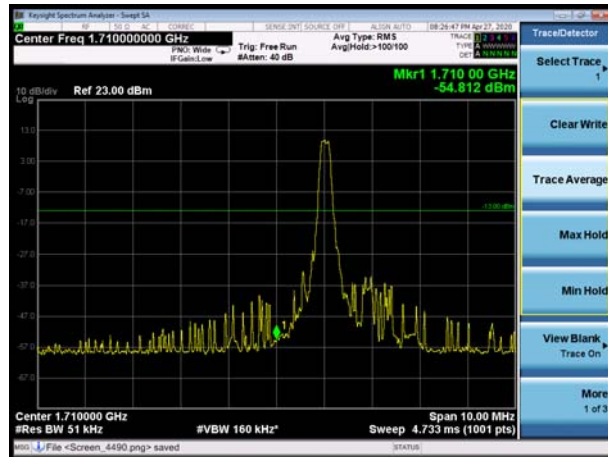

LTE Band 66 16QAM 5MHz CH-Low, 1 RB

LTE Band 66 16QAM 5MHz CH-High, 1 RB

LTE Band 66 16QAM 5MHz CH-Low, 100%RB

LTE Band 66 16QAM 5MHz CH-High, 100%RB

LTE Band 66 16QAM 10MHz CH-Low, 1 RB

LTE Band 66 16QAM 10MHz CH-High, 1 RB

LTE Band 66 16QAM 10MHz CH-Low, 100%RB

LTE Band 66 16QAM 10MHz CH-High, 100%RB

LTE Band 66 16QAM 15MHz CH-Low, 1 RB

LTE Band 66 16QAM 15MHz CH-High, 1 RB

LTE Band 66 16QAM 15MHz CH-Low, 100%RB

LTE Band 66 16QAM 15MHz CH-High, 100%RB