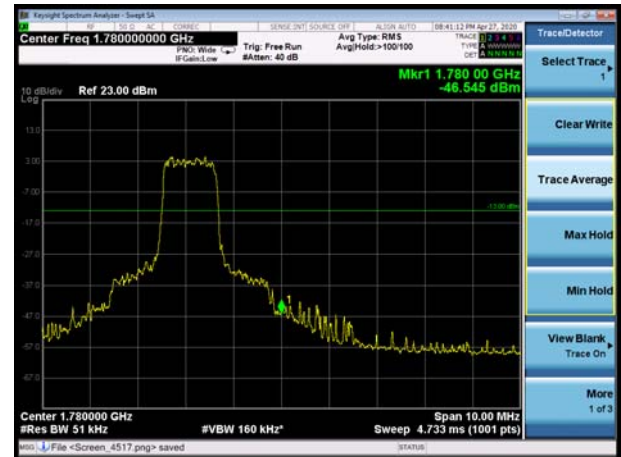

LTE Band 66 QPSK 10MHz CH-Low, 100%RB

LTE Band 66 QPSK 10MHz CH-High, 100%RB

LTE Band 66 QPSK 15MHz CH-Low, 1 RB

LTE Band 66 QPSK 15MHz CH-High, 1 RB

LTE Band 66 QPSK 15MHz CH-Low, 100%RB

LTE Band 66 QPSK 15MHz CH-High, 100%RB

LTE Band 66 QPSK 20MHz CH-Low, 1 RB

LTE Band 66 QPSK 20MHz CH-High, 1 RB

LTE Band 66 QPSK 20MHz CH-Low, 100%RB

LTE Band 66 QPSK 20MHz CH-High, 100%RB

LTE Band 66 16QAM 1.4MHz CH-Low, 1 RB

LTE Band 66 16QAM 1.4MHz CH-High, 1 RB

LTE Band 66 16QAM 1.4MHz CH-Low, 100%RB

LTE Band 66 16QAM 1.4MHz CH-High, 100%RB

LTE Band 66 16QAM 3MHz CH-Low, 1 RB

LTE Band 66 16QAM 3MHz CH-High, 1 RB

LTE Band 66 16QAM 3MHz CH-Low, 100%RB

LTE Band 66 16QAM 3MHz CH-High, 100%RB