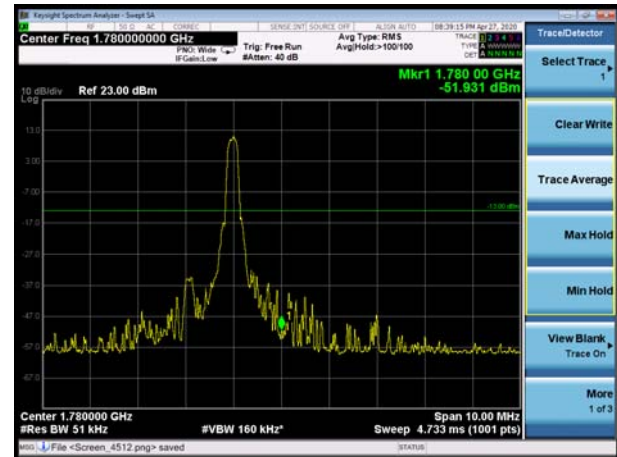

LTE Band 66 QPSK 5MHz CH-Low, 1 RB

LTE Band 66 QPSK 5MHz CH-High, 1 RB

LTE Band 66 QPSK 5MHz CH-Low, 100%RB

LTE Band 66 QPSK 5MHz CH-High, 100%RB

LTE Band 66 QPSK 10MHz CH-Low, 1 RB

LTE Band 66 QPSK 10MHz CH-High, 1 RB

LTE Band 66 QPSK 10MHz CH-Low, 100%RB

LTE Band 66 QPSK 10MHz CH-High, 100%RB

LTE Band 66 QPSK 15MHz CH-Low, 1 RB

LTE Band 66 QPSK 15MHz CH-High, 1 RB

LTE Band 66 QPSK 15MHz CH-Low, 100%RB

LTE Band 66 QPSK 15MHz CH-High, 100%RB

LTE Band 66 QPSK 20MHz CH-Low, 1 RB

LTE Band 66 QPSK 20MHz CH-High, 1 RB

LTE Band 66 QPSK 20MHz CH-Low, 100%RB

LTE Band 66 QPSK 20MHz CH-High, 100%RB

LTE Band 66 16QAM 1.4MHz CH-Low, 1 RB

LTE Band 66 16QAM 1.4MHz CH-High, 1 RB