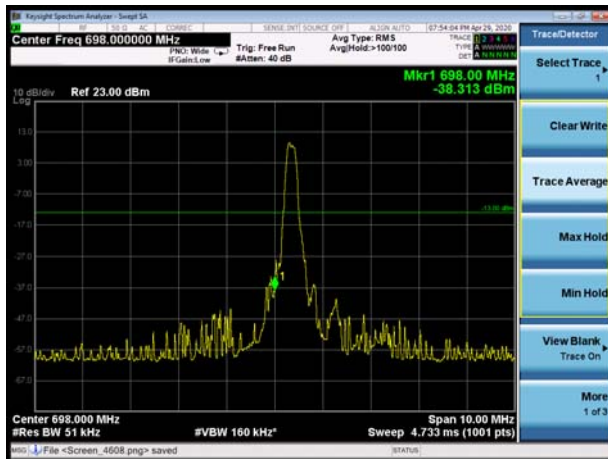

LTE Band 85 QPSK 5MHz CH-Low, 100%RB

LTE Band 85 QPSK 5MHz CH-High, 100%RB

LTE Band 85 QPSK 10MHz CH-Low, 1 RB

LTE Band 85 QPSK 10MHz CH-High, 1 RB

LTE Band 85 QPSK 10MHz CH-Low, 100%RB

LTE Band 85 QPSK 10MHz CH-High, 100%RB

LTE Band 85 16QAM 5MHz CH-Low, 1 RB

LTE Band 85 16QAM 5MHz CH-High, 1 RB

LTE Band 85 16QAM 5MHz CH-Low, 100%RB

LTE Band 85 16QAM 5MHz CH-High, 100%RB

LTE Band 85 16QAM 10MHz CH-Low, 1 RB

LTE Band 85 16QAM 10MHz CH-High, 1 RB