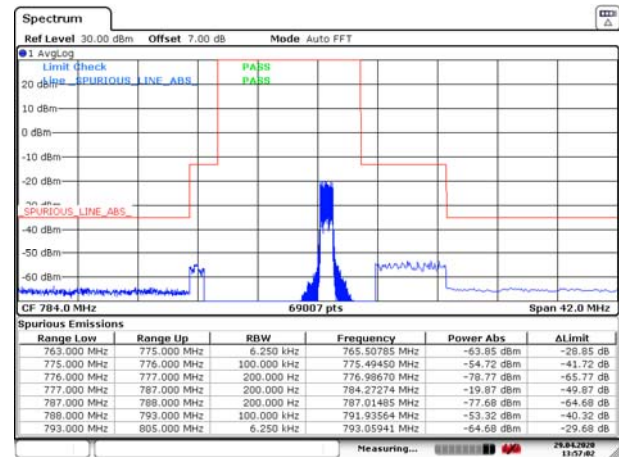

LTE Band 13 16QAM 5MHz CH-Low, 100%RB

Date: 29 APR 2020 13:48:57

LTE Band 13 16QAM 5MHz CH-High, 100%RB

Date: 29 APR 2020 13:51:37

LTE Band 13 16QAM 10MHz CH-Low, 1 RB

Date: 29 APR 2020 13:53:47

LTE Band 13 16QAM 10MHz CH-High, 1 RB

Date: 29 APR 2020 13:56:38

LTE Band 13 16QAM 10MHz CH-Low, 100%RB

Date: 29 APR 2020 13:54:03

LTE Band 13 16QAM 10MHz CH-High, 100%RB

Date: 29 APR 2020 13:57:02

LTE Band 66 QPSK 3MHz CH-Low, 100%RB

LTE Band 66 QPSK 3MHz CH-High, 100%RB

LTE Band 66 QPSK 5MHz CH-Low, 1 RB

LTE Band 66 QPSK 5MHz CH-High, 1 RB

LTE Band 66 QPSK 5MHz CH-Low, 100%RB

LTE Band 66 QPSK 5MHz CH-High, 100%RB

LTE Band 66 QPSK 10MHz CH-Low, 1 RB

LTE Band 66 QPSK 10MHz CH-High, 1 RB

LTE Band 66 QPSK 10MHz CH-Low, 100%RB

LTE Band 66 QPSK 10MHz CH-High, 100%RB

LTE Band 66 QPSK 15MHz CH-Low, 1 RB

LTE Band 66 QPSK 15MHz CH-High, 1 RB

LTE Band 66 QPSK 15MHz CH-Low, 100%RB

LTE Band 66 QPSK 15MHz CH-High, 100%RB