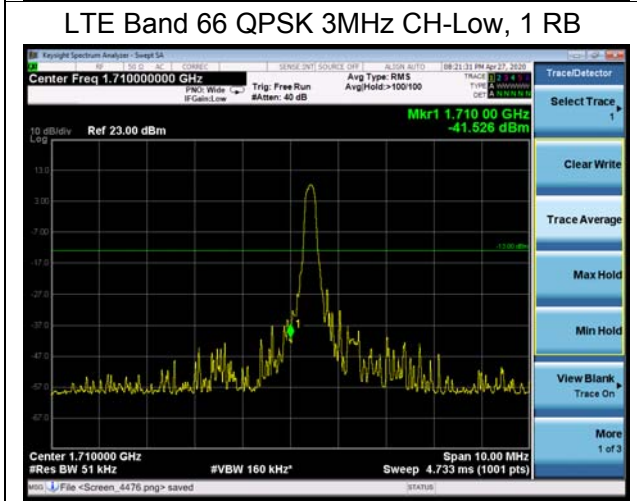

Date: 29 APR 2020 13:56:38

LTE Band 13 16QAM 10MHz CH-Low, 100%RB

Date: 29 APR 2020 13:54:03

LTE Band 13 16QAM 10MHz CH-High, 100%RB

Date: 29 APR 2020 13:57:02

LTE Band 66 QPSK 3MHz CH-Low, 100%RB

LTE Band 66 QPSK 3MHz CH-High, 100%RB

LTE Band 66 QPSK 5MHz CH-Low, 1 RB

LTE Band 66 QPSK 5MHz CH-High, 1 RB

LTE Band 66 QPSK 5MHz CH-Low, 100%RB

LTE Band 66 QPSK 5MHz CH-High, 100%RB

LTE Band 66 QPSK 10MHz CH-Low, 1 RB

LTE Band 66 QPSK 10MHz CH-High, 1 RB