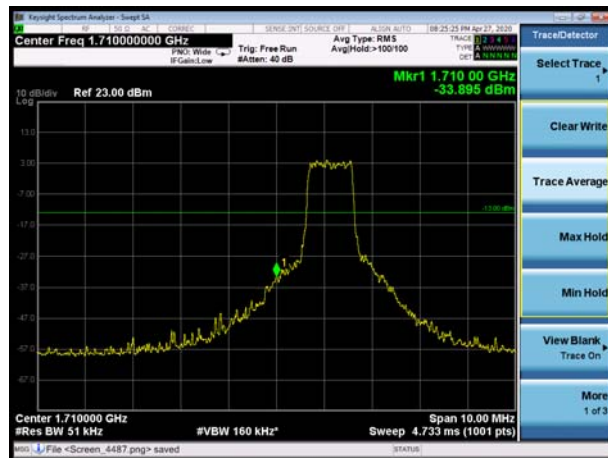

LTE Band 66 16QAM 5MHz CH-Low, 1 RB

LTE Band 66 16QAM 5MHz CH-High, 1 RB

LTE Band 66 16QAM 5MHz CH-Low, 100%RB

LTE Band 66 16QAM 5MHz CH-High, 100%RB

LTE Band 66 16QAM 10MHz CH-Low, 1 RB

LTE Band 66 16QAM 10MHz CH-High, 1 RB

LTE Band 66 16QAM 10MHz CH-Low, 100%RB

LTE Band 66 16QAM 10MHz CH-High, 100%RB

LTE Band 66 16QAM 15MHz CH-Low, 1 RB

LTE Band 66 16QAM 15MHz CH-High, 1 RB

LTE Band 66 16QAM 15MHz CH-Low, 100%RB

LTE Band 66 16QAM 15MHz CH-High, 100%RB