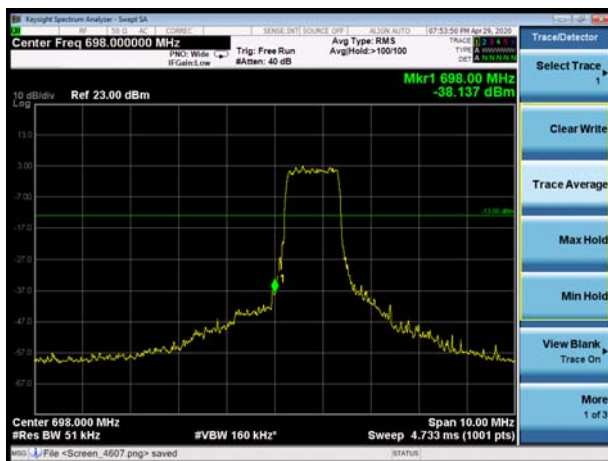

LTE Band 66 16QAM 20MHz CH-Low, 1 RB

LTE Band 66 16QAM 20MHz CH-High, 1 RB

LTE Band 66 16QAM 20MHz CH-Low, 100%RB

LTE Band 66 16QAM 20MHz CH-High, 100%RB

LTE Band 85 QPSK 5MHz CH-Low, 1 RB

LTE Band 85 QPSK 5MHz CH-High, 1 RB

LTE Band 85 QPSK 5MHz CH-Low, 100%RB

LTE Band 85 QPSK 5MHz CH-High, 100%RB

LTE Band 85 QPSK 10MHz CH-Low, 1 RB

LTE Band 85 QPSK 10MHz CH-High, 1 RB

LTE Band 85 QPSK 10MHz CH-Low, 100%RB

LTE Band 85 QPSK 10MHz CH-High, 100%RB