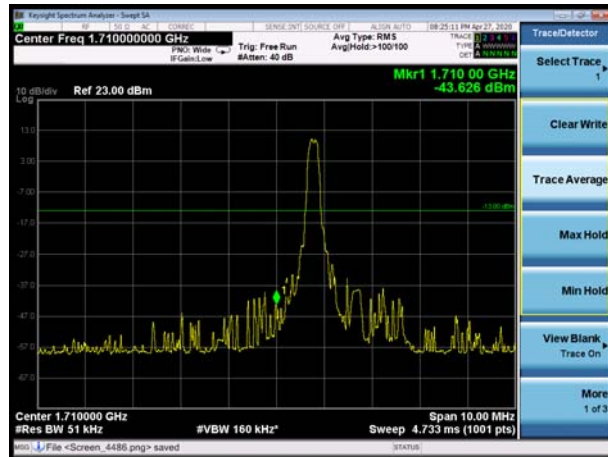

LTE Band 66 16QAM 5MHz CH-Low, 1 RB

LTE Band 66 16QAM 5MHz CH-High, 1 RB

LTE Band 66 16QAM 5MHz CH-Low, 100%RB

LTE Band 66 16QAM 5MHz CH-High, 100%RB

LTE Band 66 16QAM 10MHz CH-Low, 1 RB

LTE Band 66 16QAM 10MHz CH-High, 1 RB

LTE Band 66 16QAM 10MHz CH-Low, 100%RB

LTE Band 66 16QAM 10MHz CH-High, 100%RB

LTE Band 66 16QAM 15MHz CH-Low, 1 RB

LTE Band 66 16QAM 15MHz CH-High, 1 RB

LTE Band 66 16QAM 15MHz CH-Low, 100%RB

LTE Band 66 16QAM 15MHz CH-High, 100%RB