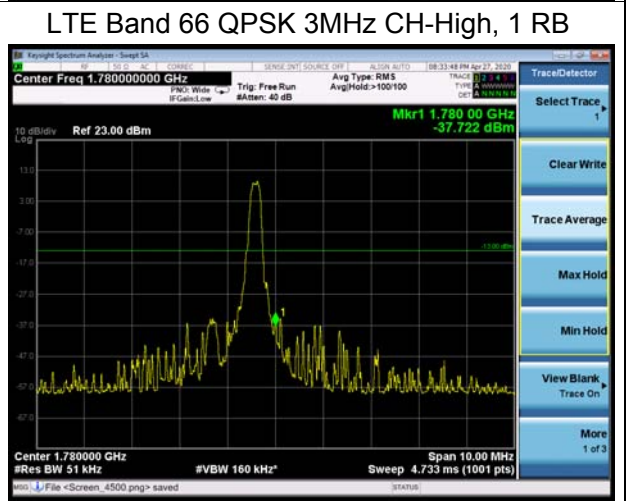

Date: 29 APR 2020 13:56:38

LTE Band 13 16QAM 10MHz CH-Low, 100%RB

Date: 29 APR 2020 13:54:03

LTE Band 13 16QAM 10MHz CH-High, 100%RB

Date: 29 APR 2020 13:57:02

LTE Band 66 QPSK 3MHz CH-Low, 100%RB

LTE Band 66 QPSK 3MHz CH-High, 100%RB

LTE Band 66 QPSK 5MHz CH-Low, 1 RB

LTE Band 66 QPSK 5MHz CH-High, 1 RB

LTE Band 66 QPSK 5MHz CH-Low, 100%RB

LTE Band 66 QPSK 5MHz CH-High, 100%RB

LTE Band 66 QPSK 10MHz CH-Low, 1 RB

LTE Band 66 QPSK 10MHz CH-High, 1 RB

LTE Band 66 QPSK 10MHz CH-Low, 100%RB

LTE Band 66 QPSK 10MHz CH-High, 100%RB

LTE Band 66 QPSK 15MHz CH-Low, 1 RB

LTE Band 66 QPSK 15MHz CH-High, 1 RB

LTE Band 66 QPSK 15MHz CH-Low, 100%RB

LTE Band 66 QPSK 15MHz CH-High, 100%RB