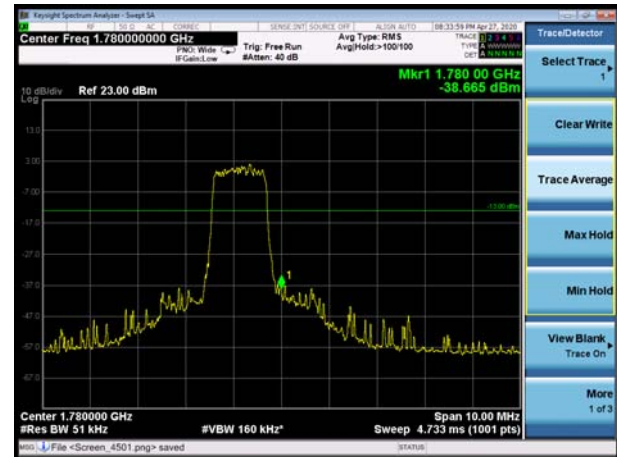

Date: 29 APR 2020 13:56:38

LTE Band 13 16QAM 10MHz CH-Low, 100%RB

Date: 29 APR 2020 13:54:03

LTE Band 13 16QAM 10MHz CH-High, 100%RB

Date: 29 APR 2020 13:57:02

LTE Band 66 QPSK 3MHz CH-Low, 100%RB

LTE Band 66 QPSK 3MHz CH-High, 100%RB

LTE Band 66 QPSK 5MHz CH-Low, 1 RB

LTE Band 66 QPSK 5MHz CH-High, 1 RB

LTE Band 66 QPSK 5MHz CH-Low, 100%RB

LTE Band 66 QPSK 5MHz CH-High, 100%RB

LTE Band 66 QPSK 10MHz CH-Low, 1 RB

LTE Band 66 QPSK 10MHz CH-High, 1 RB