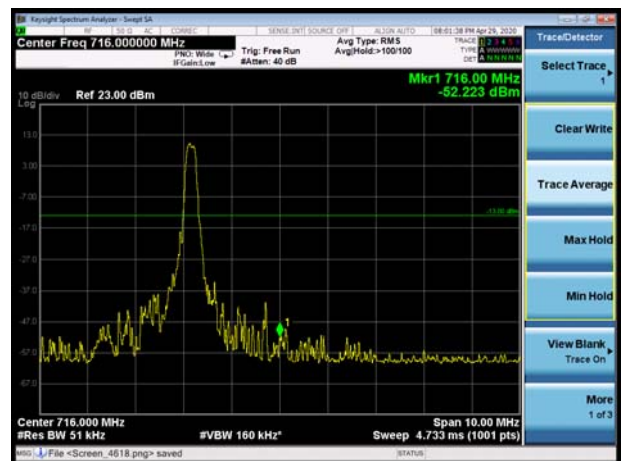

LTE Band 66 16QAM 20MHz CH-Low, 1 RB

LTE Band 66 16QAM 20MHz CH-High, 1 RB

LTE Band 66 16QAM 20MHz CH-Low, 100%RB

LTE Band 66 16QAM 20MHz CH-High, 100%RB

LTE Band 85 QPSK 5MHz CH-Low, 1 RB

LTE Band 85 QPSK 5MHz CH-High, 1 RB

LTE Band 85 QPSK 5MHz CH-Low, 100%RB

LTE Band 85 QPSK 5MHz CH-High, 100%RB

LTE Band 85 QPSK 10MHz CH-Low, 1 RB

LTE Band 85 QPSK 10MHz CH-High, 1 RB

LTE Band 85 QPSK 10MHz CH-Low, 100%RB

LTE Band 85 QPSK 10MHz CH-High, 100%RB

LTE Band 85 16QAM 5MHz CH-Low, 1 RB

LTE Band 85 16QAM 5MHz CH-High, 1 RB

LTE Band 85 16QAM 5MHz CH-Low, 100%RB

LTE Band 85 16QAM 5MHz CH-High, 100%RB

LTE Band 85 16QAM 10MHz CH-Low, 1 RB

LTE Band 85 16QAM 10MHz CH-High, 1 RB