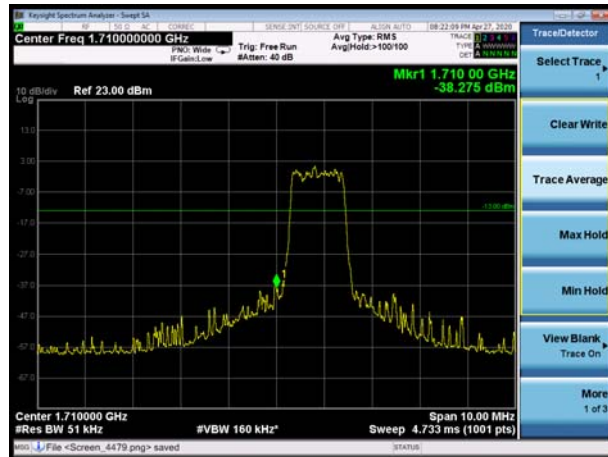

LTE Band 66 16QAM 1.4MHz CH-Low, 100%RB

LTE Band 66 16QAM 1.4MHz CH-High, 100%RB

LTE Band 66 16QAM 3MHz CH-Low, 1 RB

LTE Band 66 16QAM 3MHz CH-High, 1 RB

LTE Band 66 16QAM 3MHz CH-Low, 100%RB

LTE Band 66 16QAM 3MHz CH-High, 100%RB