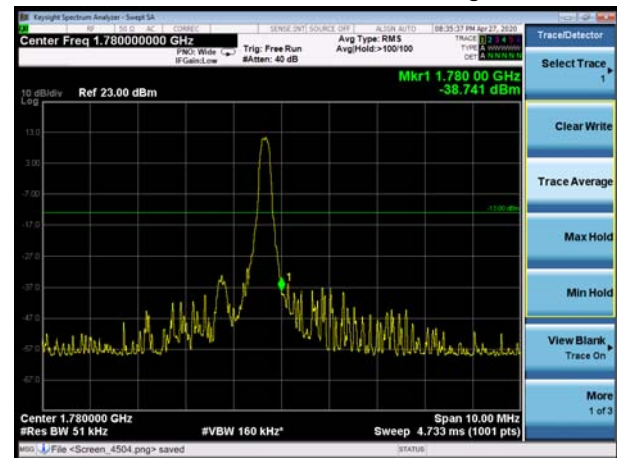

Date: 29 APR 2020 13:56:38

LTE Band 13 16QAM 10MHz CH-Low, 100%RB

Date: 29 APR 2020 13:54:03

LTE Band 13 16QAM 10MHz CH-High, 100%RB

Date: 29 APR 2020 13:57:02

LTE Band 66 QPSK 3MHz CH-Low, 100%RB

LTE Band 66 QPSK 3MHz CH-High, 100%RB

LTE Band 66 QPSK 5MHz CH-Low, 1 RB

LTE Band 66 QPSK 5MHz CH-High, 1 RB

LTE Band 66 QPSK 5MHz CH-Low, 100%RB

LTE Band 66 QPSK 5MHz CH-High, 100%RB

LTE Band 66 QPSK 10MHz CH-Low, 1 RB

LTE Band 66 QPSK 10MHz CH-High, 1 RB