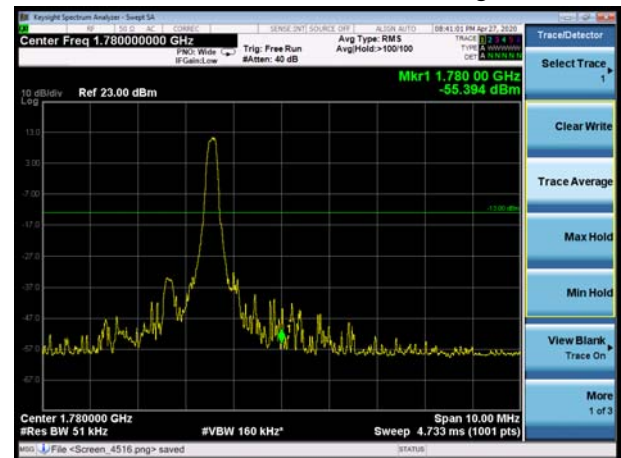

LTE Band 66 QPSK 5MHz CH-Low, 1 RB

LTE Band 66 QPSK 5MHz CH-High, 1 RB

LTE Band 66 QPSK 5MHz CH-Low, 100%RB

LTE Band 66 QPSK 5MHz CH-High, 100%RB

LTE Band 66 QPSK 10MHz CH-Low, 1 RB

LTE Band 66 QPSK 10MHz CH-High, 1 RB

LTE Band 66 QPSK 10MHz CH-Low, 100%RB

LTE Band 66 QPSK 10MHz CH-High, 100%RB

LTE Band 66 QPSK 15MHz CH-Low, 1 RB

LTE Band 66 QPSK 15MHz CH-High, 1 RB

LTE Band 66 QPSK 15MHz CH-Low, 100%RB

LTE Band 66 QPSK 15MHz CH-High, 100%RB

LTE Band 66 QPSK 20MHz CH-Low, 1 RB

LTE Band 66 QPSK 20MHz CH-High, 1 RB

LTE Band 66 QPSK 20MHz CH-Low, 100%RB

LTE Band 66 QPSK 20MHz CH-High, 100%RB

LTE Band 66 16QAM 1.4MHz CH-Low, 1 RB

LTE Band 66 16QAM 1.4MHz CH-High, 1 RB