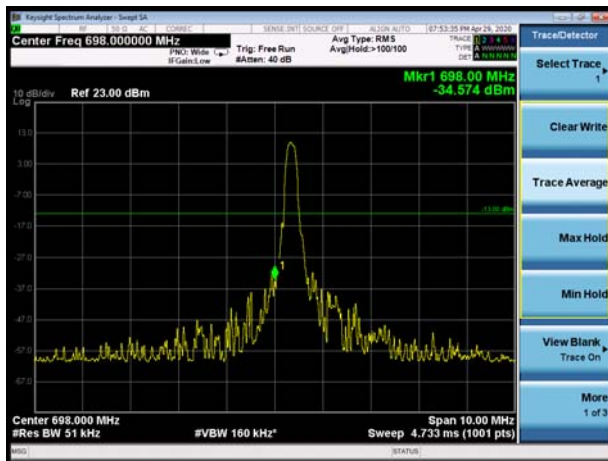

LTE Band 66 16QAM 10MHz CH-Low, 100%RB

LTE Band 66 16QAM 10MHz CH-High, 100%RB

LTE Band 66 16QAM 15MHz CH-Low, 1 RB

LTE Band 66 16QAM 15MHz CH-High, 1 RB

LTE Band 66 16QAM 15MHz CH-Low, 100%RB

LTE Band 66 16QAM 15MHz CH-High, 100%RB

LTE Band 66 16QAM 20MHz CH-Low, 1 RB

LTE Band 66 16QAM 20MHz CH-High, 1 RB

LTE Band 66 16QAM 20MHz CH-Low, 100%RB

LTE Band 66 16QAM 20MHz CH-High, 100%RB

LTE Band 85 QPSK 5MHz CH-Low, 1 RB

LTE Band 85 QPSK 5MHz CH-High, 1 RB

LTE Band 85 QPSK 5MHz CH-Low, 100%RB

LTE Band 85 QPSK 5MHz CH-High, 100%RB

LTE Band 85 QPSK 10MHz CH-Low, 1 RB

LTE Band 85 QPSK 10MHz CH-High, 1 RB

LTE Band 85 QPSK 10MHz CH-Low, 100%RB

LTE Band 85 QPSK 10MHz CH-High, 100%RB