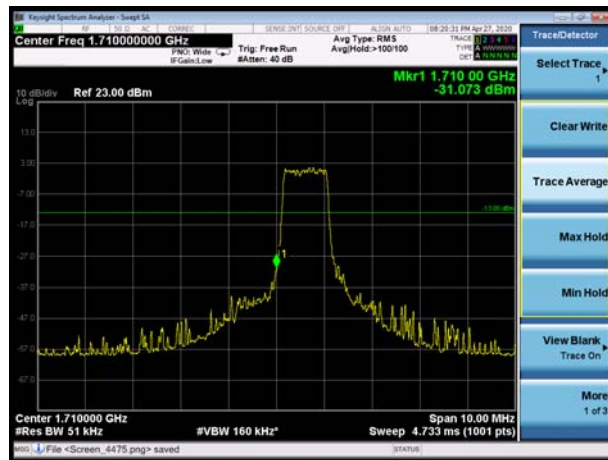

LTE Band 66 QPSK 10MHz CH-Low, 100%RB

LTE Band 66 QPSK 10MHz CH-High, 100%RB

LTE Band 66 QPSK 15MHz CH-Low, 1 RB

LTE Band 66 QPSK 15MHz CH-High, 1 RB

LTE Band 66 QPSK 15MHz CH-Low, 100%RB

LTE Band 66 QPSK 15MHz CH-High, 100%RB

LTE Band 66 QPSK 20MHz CH-Low, 1 RB

LTE Band 66 QPSK 20MHz CH-High, 1 RB

LTE Band 66 QPSK 20MHz CH-Low, 100%RB

LTE Band 66 QPSK 20MHz CH-High, 100%RB

LTE Band 66 16QAM 1.4MHz CH-Low, 1 RB

LTE Band 66 16QAM 1.4MHz CH-High, 1 RB

LTE Band 66 16QAM 1.4MHz CH-Low, 100%RB

LTE Band 66 16QAM 1.4MHz CH-High, 100%RB

LTE Band 66 16QAM 3MHz CH-Low, 1 RB

LTE Band 66 16QAM 3MHz CH-High, 1 RB

LTE Band 66 16QAM 3MHz CH-Low, 100%RB

LTE Band 66 16QAM 3MHz CH-High, 100%RB