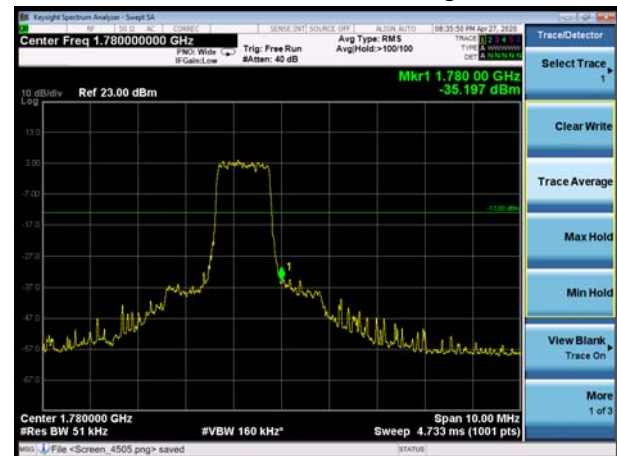

LTE Band 66 QPSK 5MHz CH-Low, 1 RB

LTE Band 66 QPSK 5MHz CH-High, 1 RB

LTE Band 66 QPSK 5MHz CH-Low, 100%RB

LTE Band 66 QPSK 5MHz CH-High, 100%RB

LTE Band 66 QPSK 10MHz CH-Low, 1 RB

LTE Band 66 QPSK 10MHz CH-High, 1 RB

LTE Band 66 QPSK 10MHz CH-Low, 100%RB

LTE Band 66 QPSK 10MHz CH-High, 100%RB

LTE Band 66 QPSK 15MHz CH-Low, 1 RB

LTE Band 66 QPSK 15MHz CH-High, 1 RB

LTE Band 66 QPSK 15MHz CH-Low, 100%RB

LTE Band 66 QPSK 15MHz CH-High, 100%RB