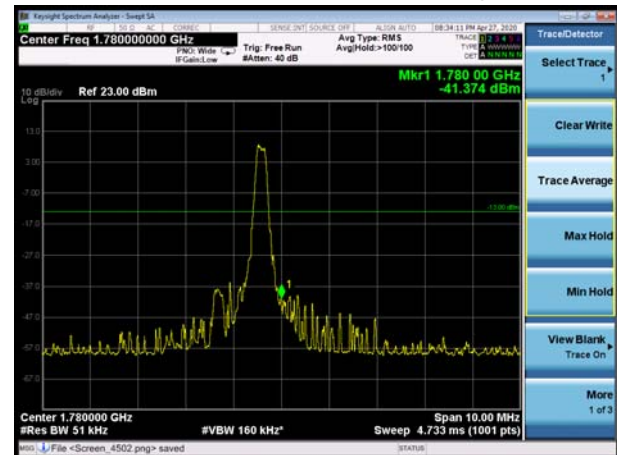

LTE Band 66 16QAM 1.4MHz CH-Low, 100%RB

LTE Band 66 16QAM 1.4MHz CH-High, 100%RB

LTE Band 66 16QAM 3MHz CH-Low, 1 RB

LTE Band 66 16QAM 3MHz CH-High, 1 RB

LTE Band 66 16QAM 3MHz CH-Low, 100%RB

LTE Band 66 16QAM 3MHz CH-High, 100%RB