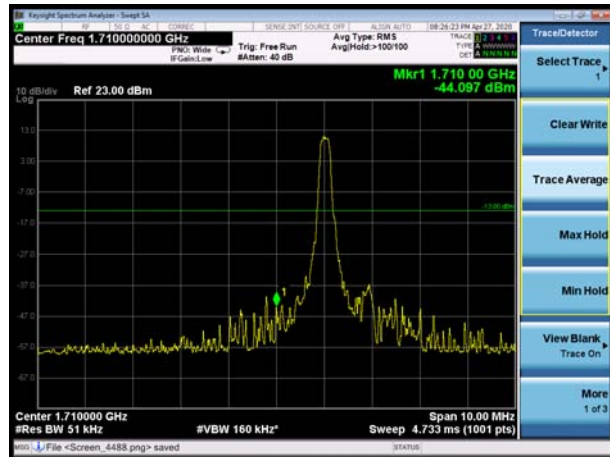

LTE Band 66 QPSK 5MHz CH-Low, 1 RB

LTE Band 66 QPSK 5MHz CH-High, 1 RB

LTE Band 66 QPSK 5MHz CH-Low, 100%RB

LTE Band 66 QPSK 5MHz CH-High, 100%RB

LTE Band 66 QPSK 10MHz CH-Low, 1 RB

LTE Band 66 QPSK 10MHz CH-High, 1 RB

LTE Band 66 QPSK 10MHz CH-Low, 100%RB

LTE Band 66 QPSK 10MHz CH-High, 100%RB

LTE Band 66 QPSK 15MHz CH-Low, 1 RB

LTE Band 66 QPSK 15MHz CH-High, 1 RB

LTE Band 66 QPSK 15MHz CH-Low, 100%RB

LTE Band 66 QPSK 15MHz CH-High, 100%RB