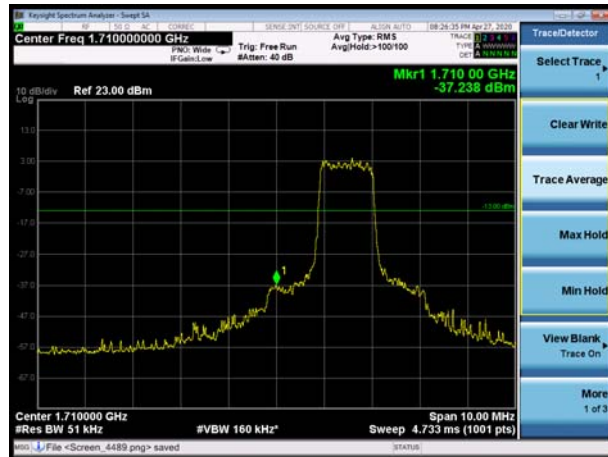

LTE Band 66 QPSK 5MHz CH-Low, 1 RB

LTE Band 66 QPSK 5MHz CH-High, 1 RB

LTE Band 66 QPSK 5MHz CH-Low, 100%RB

LTE Band 66 QPSK 5MHz CH-High, 100%RB

LTE Band 66 QPSK 10MHz CH-Low, 1 RB

LTE Band 66 QPSK 10MHz CH-High, 1 RB

LTE Band 66 QPSK 10MHz CH-Low, 100%RB

LTE Band 66 QPSK 10MHz CH-High, 100%RB

LTE Band 66 QPSK 15MHz CH-Low, 1 RB

LTE Band 66 QPSK 15MHz CH-High, 1 RB

LTE Band 66 QPSK 15MHz CH-Low, 100%RB

LTE Band 66 QPSK 15MHz CH-High, 100%RB

LTE Band 66 QPSK 20MHz CH-Low, 1 RB

LTE Band 66 QPSK 20MHz CH-High, 1 RB

LTE Band 66 QPSK 20MHz CH-Low, 100%RB

LTE Band 66 QPSK 20MHz CH-High, 100%RB

LTE Band 66 16QAM 1.4MHz CH-Low, 1 RB

LTE Band 66 16QAM 1.4MHz CH-High, 1 RB