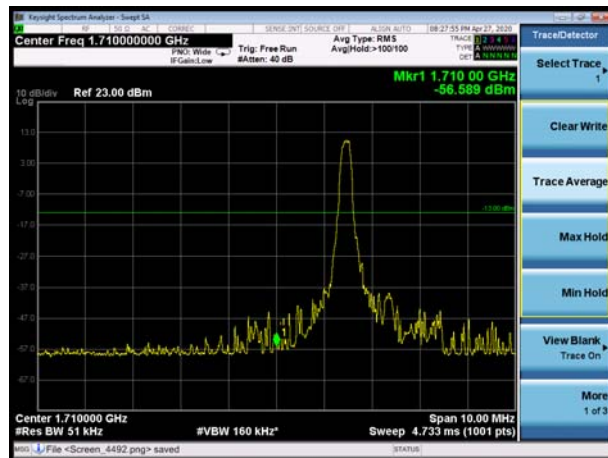

LTE Band 66 QPSK 5MHz CH-Low, 1 RB

LTE Band 66 QPSK 5MHz CH-High, 1 RB

LTE Band 66 QPSK 5MHz CH-Low, 100%RB

LTE Band 66 QPSK 5MHz CH-High, 100%RB

LTE Band 66 QPSK 10MHz CH-Low, 1 RB

LTE Band 66 QPSK 10MHz CH-High, 1 RB

LTE Band 66 QPSK 10MHz CH-Low, 100%RB

LTE Band 66 QPSK 10MHz CH-High, 100%RB

LTE Band 66 QPSK 15MHz CH-Low, 1 RB

LTE Band 66 QPSK 15MHz CH-High, 1 RB

LTE Band 66 QPSK 15MHz CH-Low, 100%RB

LTE Band 66 QPSK 15MHz CH-High, 100%RB

LTE Band 66 QPSK 20MHz CH-Low, 1 RB

LTE Band 66 QPSK 20MHz CH-High, 1 RB

LTE Band 66 QPSK 20MHz CH-Low, 100%RB

LTE Band 66 QPSK 20MHz CH-High, 100%RB

LTE Band 66 16QAM 1.4MHz CH-Low, 1 RB

LTE Band 66 16QAM 1.4MHz CH-High, 1 RB