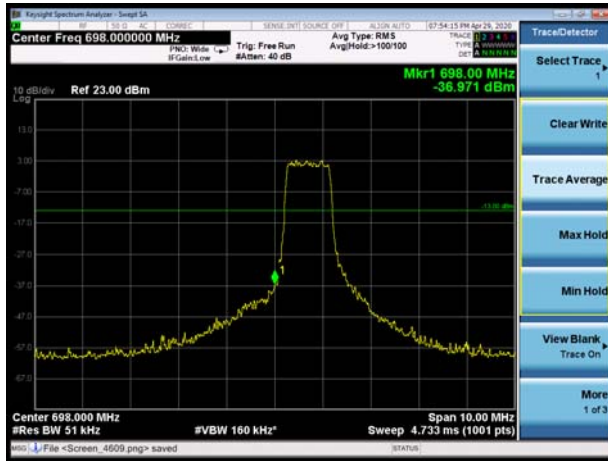

LTE Band 85 QPSK 5MHz CH-Low, 100%RB

LTE Band 85 QPSK 5MHz CH-High, 100%RB

LTE Band 85 QPSK 10MHz CH-Low, 1 RB

LTE Band 85 QPSK 10MHz CH-High, 1 RB

LTE Band 85 QPSK 10MHz CH-Low, 100%RB

LTE Band 85 QPSK 10MHz CH-High, 100%RB

LTE Band 85 16QAM 5MHz CH-Low, 1 RB

LTE Band 85 16QAM 5MHz CH-High, 1 RB

LTE Band 85 16QAM 5MHz CH-Low, 100%RB

LTE Band 85 16QAM 5MHz CH-High, 100%RB

LTE Band 85 16QAM 10MHz CH-Low, 1 RB

LTE Band 85 16QAM 10MHz CH-High, 1 RB

LTE Band 85 16QAM 10MHz CH-Low, 100%RB

LTE Band 85 16QAM 10MHz CH-High, 100%RB