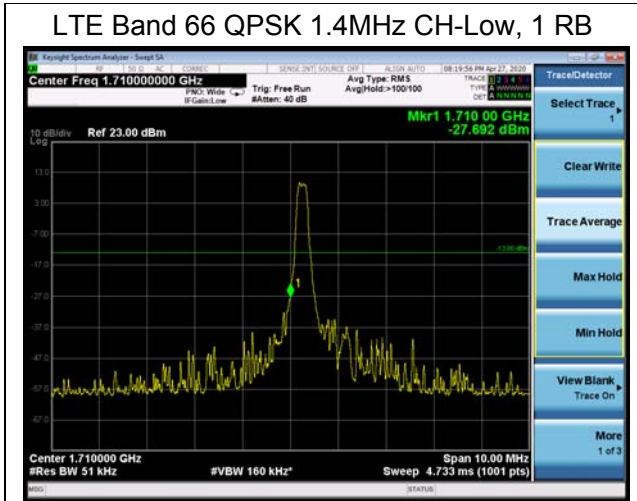

Date: 29 APR 2020 13:56:38

LTE Band 13 16QAM 10MHz CH-Low, 100%RB

Date: 29 APR 2020 13:54:03

LTE Band 13 16QAM 10MHz CH-High, 100%RB

Date: 29 APR 2020 13:57:02

LTE Band 66 QPSK 3MHz CH-Low, 100%RB

LTE Band 66 QPSK 3MHz CH-High, 100%RB

LTE Band 66 QPSK 5MHz CH-Low, 1 RB

LTE Band 66 QPSK 5MHz CH-High, 1 RB

LTE Band 66 QPSK 5MHz CH-Low, 100%RB

LTE Band 66 QPSK 5MHz CH-High, 100%RB

LTE Band 66 QPSK 10MHz CH-Low, 1 RB

LTE Band 66 QPSK 10MHz CH-High, 1 RB