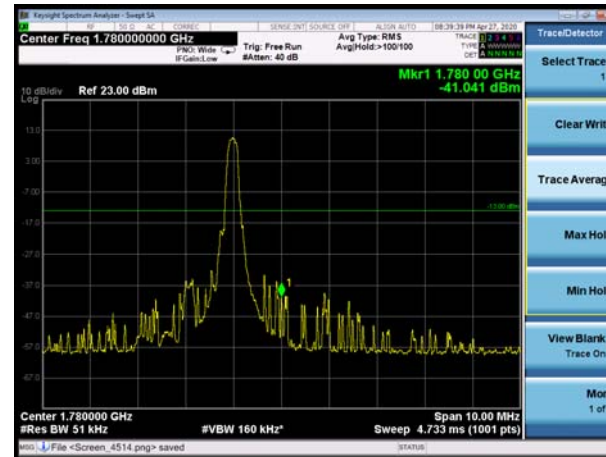

LTE Band 66 16QAM 10MHz CH-Low, 100%RB

LTE Band 66 16QAM 10MHz CH-High, 100%RB

LTE Band 66 16QAM 15MHz CH-Low, 1 RB

LTE Band 66 16QAM 15MHz CH-High, 1 RB

LTE Band 66 16QAM 15MHz CH-Low, 100%RB

LTE Band 66 16QAM 15MHz CH-High, 100%RB

LTE Band 66 16QAM 20MHz CH-Low, 1 RB

LTE Band 66 16QAM 20MHz CH-High, 1 RB

LTE Band 66 16QAM 20MHz CH-Low, 100%RB

LTE Band 66 16QAM 20MHz CH-High, 100%RB

LTE Band 85 QPSK 5MHz CH-Low, 1 RB

LTE Band 85 QPSK 5MHz CH-High, 1 RB