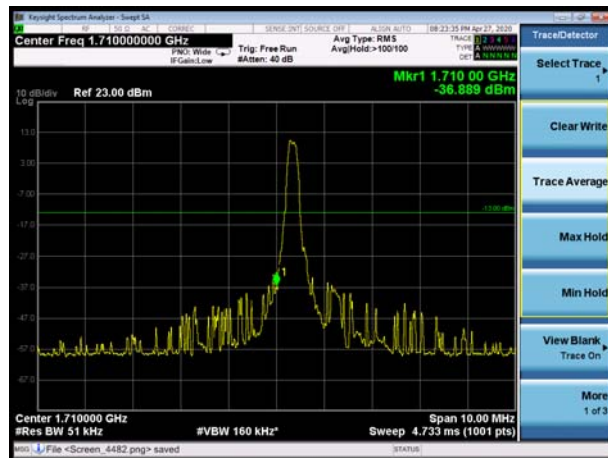

LTE Band 66 16QAM 5MHz CH-Low, 1 RB