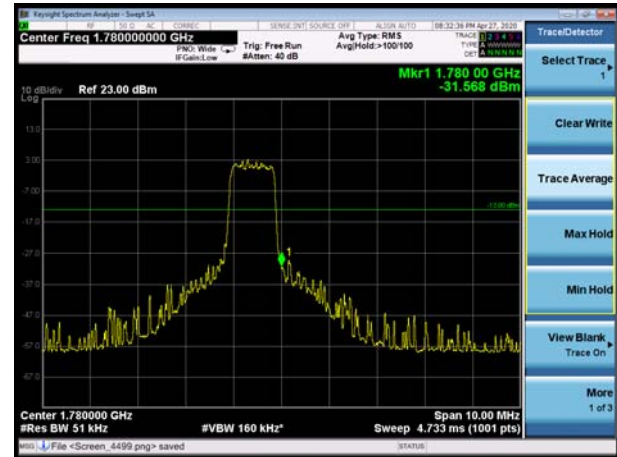

LTE Band 66 QPSK 10MHz CH-Low, 100%RB

LTE Band 66 QPSK 10MHz CH-High, 100%RB

LTE Band 66 QPSK 15MHz CH-Low, 1 RB

LTE Band 66 QPSK 15MHz CH-High, 1 RB

LTE Band 66 QPSK 15MHz CH-Low, 100%RB

LTE Band 66 QPSK 15MHz CH-High, 100%RB

LTE Band 66 QPSK 20MHz CH-Low, 1 RB

LTE Band 66 QPSK 20MHz CH-High, 1 RB

LTE Band 66 QPSK 20MHz CH-Low, 100%RB

LTE Band 66 QPSK 20MHz CH-High, 100%RB

LTE Band 66 16QAM 1.4MHz CH-Low, 1 RB

LTE Band 66 16QAM 1.4MHz CH-High, 1 RB

LTE Band 66 16QAM 1.4MHz CH-Low, 100%RB

LTE Band 66 16QAM 1.4MHz CH-High, 100%RB

LTE Band 66 16QAM 3MHz CH-Low, 1 RB

LTE Band 66 16QAM 3MHz CH-High, 1 RB

LTE Band 66 16QAM 3MHz CH-Low, 100%RB

LTE Band 66 16QAM 3MHz CH-High, 100%RB