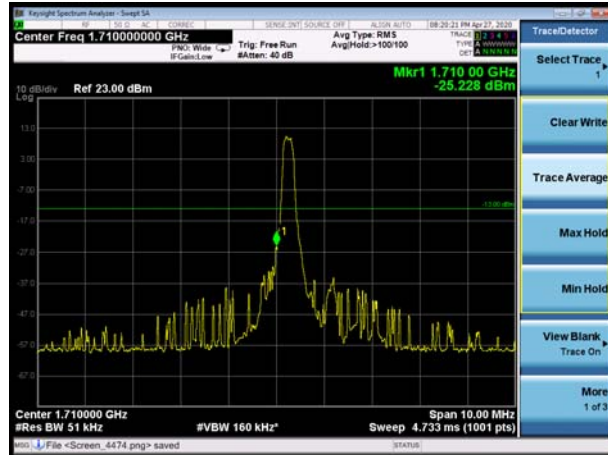

LTE Band 66 QPSK 20MHz CH-Low, 1 RB

LTE Band 66 QPSK 20MHz CH-High, 1 RB

LTE Band 66 QPSK 20MHz CH-Low, 100%RB

LTE Band 66 QPSK 20MHz CH-High, 100%RB

LTE Band 66 16QAM 1.4MHz CH-Low, 1 RB

LTE Band 66 16QAM 1.4MHz CH-High, 1 RB

LTE Band 66 16QAM 1.4MHz CH-Low, 100%RB

LTE Band 66 16QAM 1.4MHz CH-High, 100%RB

LTE Band 66 16QAM 3MHz CH-Low, 1 RB

LTE Band 66 16QAM 3MHz CH-High, 1 RB

LTE Band 66 16QAM 3MHz CH-Low, 100%RB

LTE Band 66 16QAM 3MHz CH-High, 100%RB