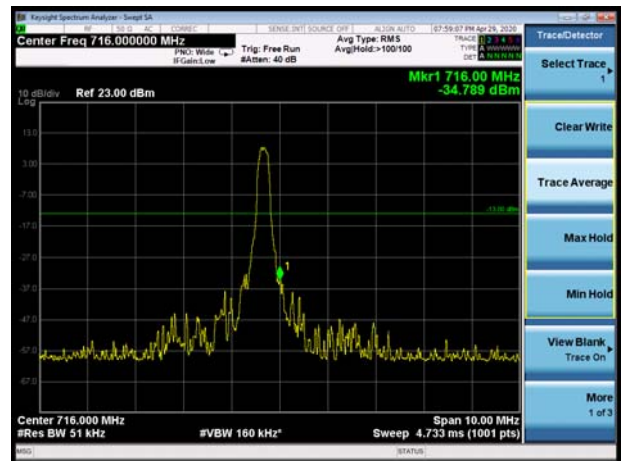

LTE Band 66 16QAM 20MHz CH-Low, 1 RB

LTE Band 66 16QAM 20MHz CH-High, 1 RB

LTE Band 66 16QAM 20MHz CH-Low, 100%RB

LTE Band 66 16QAM 20MHz CH-High, 100%RB

LTE Band 85 QPSK 5MHz CH-Low, 1 RB

LTE Band 85 QPSK 5MHz CH-High, 1 RB

LTE Band 85 QPSK 5MHz CH-Low, 100%RB

LTE Band 85 QPSK 5MHz CH-High, 100%RB

LTE Band 85 QPSK 10MHz CH-Low, 1 RB

LTE Band 85 QPSK 10MHz CH-High, 1 RB

LTE Band 85 QPSK 10MHz CH-Low, 100%RB

LTE Band 85 QPSK 10MHz CH-High, 100%RB