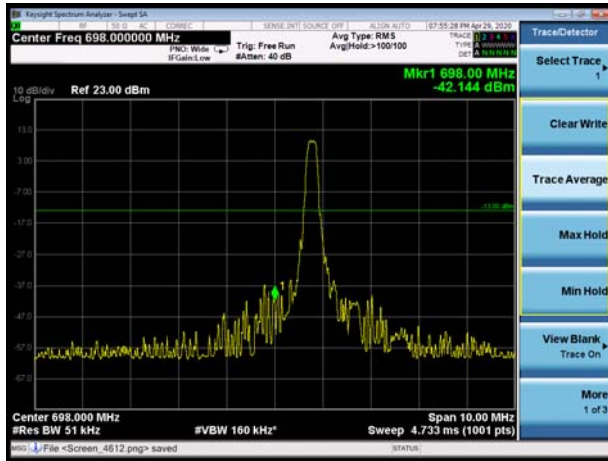

LTE Band 85 QPSK 5MHz CH-Low, 100%RB

LTE Band 85 QPSK 5MHz CH-High, 100%RB

LTE Band 85 QPSK 10MHz CH-Low, 1 RB

LTE Band 85 QPSK 10MHz CH-High, 1 RB

LTE Band 85 QPSK 10MHz CH-Low, 100%RB

LTE Band 85 QPSK 10MHz CH-High, 100%RB

LTE Band 85 16QAM 5MHz CH-Low, 1 RB

LTE Band 85 16QAM 5MHz CH-High, 1 RB

LTE Band 85 16QAM 5MHz CH-Low, 100%RB

LTE Band 85 16QAM 5MHz CH-High, 100%RB

LTE Band 85 16QAM 10MHz CH-Low, 1 RB

LTE Band 85 16QAM 10MHz CH-High, 1 RB

LTE Band 85 16QAM 10MHz CH-Low, 100%RB

LTE Band 85 16QAM 10MHz CH-High, 100%RB