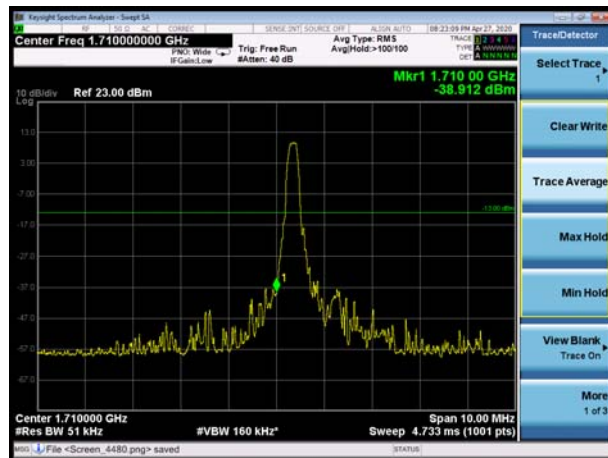

Date: 29 APR 2020 13:56:38

LTE Band 13 16QAM 10MHz CH-Low, 100%RB

Date: 29 APR 2020 13:54:03

LTE Band 13 16QAM 10MHz CH-High, 100%RB

Date: 29 APR 2020 13:57:02

LTE Band 66 QPSK 3MHz CH-Low, 100%RB

LTE Band 66 QPSK 3MHz CH-High, 100%RB

LTE Band 66 QPSK 5MHz CH-Low, 1 RB

LTE Band 66 QPSK 5MHz CH-High, 1 RB

LTE Band 66 QPSK 5MHz CH-Low, 100%RB

LTE Band 66 QPSK 5MHz CH-High, 100%RB

LTE Band 66 QPSK 10MHz CH-Low, 1 RB

LTE Band 66 QPSK 10MHz CH-High, 1 RB