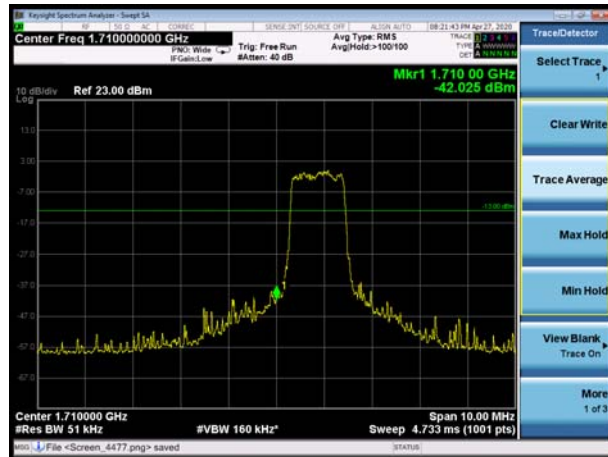

Date: 29 APR 2020 13:56:38

LTE Band 13 16QAM 10MHz CH-Low, 100%RB

Date: 29 APR 2020 13:54:03

LTE Band 13 16QAM 10MHz CH-High, 100%RB

Date: 29 APR 2020 13:57:02

LTE Band 66 QPSK 3MHz CH-Low, 100%RB

LTE Band 66 QPSK 3MHz CH-High, 100%RB

LTE Band 66 QPSK 5MHz CH-Low, 1 RB

LTE Band 66 QPSK 5MHz CH-High, 1 RB

LTE Band 66 QPSK 5MHz CH-Low, 100%RB

LTE Band 66 QPSK 5MHz CH-High, 100%RB

LTE Band 66 QPSK 10MHz CH-Low, 1 RB

LTE Band 66 QPSK 10MHz CH-High, 1 RB