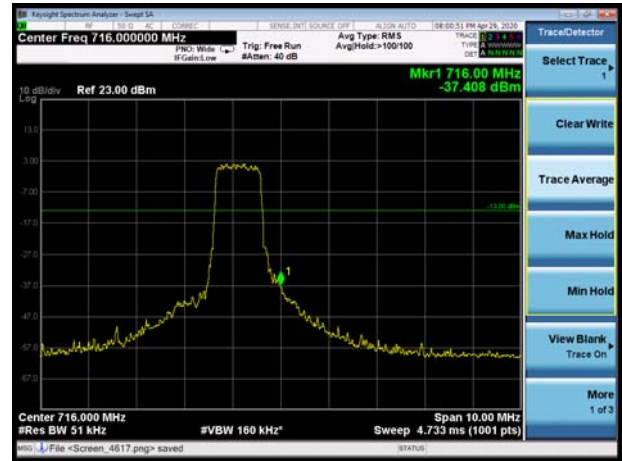

LTE Band 85 QPSK 5MHz CH-Low, 100%RB

LTE Band 85 QPSK 5MHz CH-High, 100%RB

LTE Band 85 QPSK 10MHz CH-Low, 1 RB

LTE Band 85 QPSK 10MHz CH-High, 1 RB

LTE Band 85 QPSK 10MHz CH-Low, 100%RB

LTE Band 85 QPSK 10MHz CH-High, 100%RB

LTE Band 85 16QAM 5MHz CH-Low, 1 RB

LTE Band 85 16QAM 5MHz CH-High, 1 RB

LTE Band 85 16QAM 5MHz CH-Low, 100%RB

LTE Band 85 16QAM 5MHz CH-High, 100%RB

LTE Band 85 16QAM 10MHz CH-Low, 1 RB

LTE Band 85 16QAM 10MHz CH-High, 1 RB

LTE Band 85 16QAM 10MHz CH-Low, 100%RB

LTE Band 85 16QAM 10MHz CH-High, 100%RB