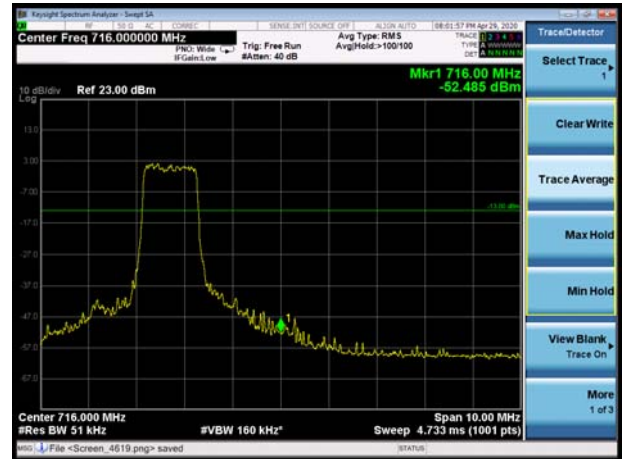

LTE Band 85 QPSK 5MHz CH-Low, 100%RB

LTE Band 85 QPSK 5MHz CH-High, 100%RB

LTE Band 85 QPSK 10MHz CH-Low, 1 RB

LTE Band 85 QPSK 10MHz CH-High, 1 RB

LTE Band 85 QPSK 10MHz CH-Low, 100%RB

LTE Band 85 QPSK 10MHz CH-High, 100%RB

LTE Band 85 16QAM 5MHz CH-Low, 1 RB

LTE Band 85 16QAM 5MHz CH-High, 1 RB

LTE Band 85 16QAM 5MHz CH-Low, 100%RB

LTE Band 85 16QAM 5MHz CH-High, 100%RB

LTE Band 85 16QAM 10MHz CH-Low, 1 RB

LTE Band 85 16QAM 10MHz CH-High, 1 RB