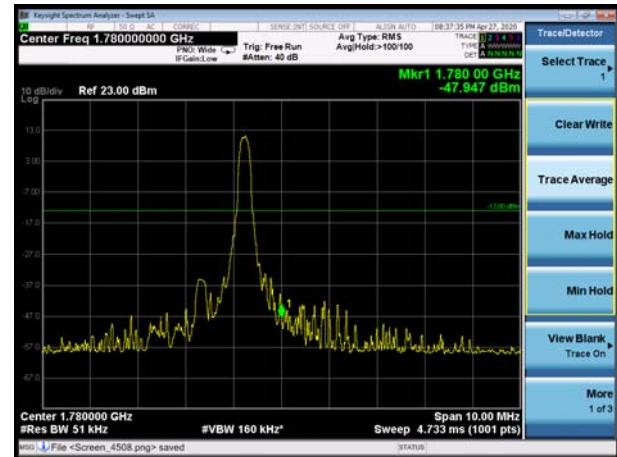

LTE Band 66 QPSK 5MHz CH-Low, 1 RB

LTE Band 66 QPSK 5MHz CH-High, 1 RB

LTE Band 66 QPSK 5MHz CH-Low, 100%RB

LTE Band 66 QPSK 5MHz CH-High, 100%RB

LTE Band 66 QPSK 10MHz CH-Low, 1 RB

LTE Band 66 QPSK 10MHz CH-High, 1 RB

LTE Band 66 QPSK 10MHz CH-Low, 100%RB

LTE Band 66 QPSK 10MHz CH-High, 100%RB

LTE Band 66 QPSK 15MHz CH-Low, 1 RB

LTE Band 66 QPSK 15MHz CH-High, 1 RB

LTE Band 66 QPSK 15MHz CH-Low, 100%RB

LTE Band 66 QPSK 15MHz CH-High, 100%RB