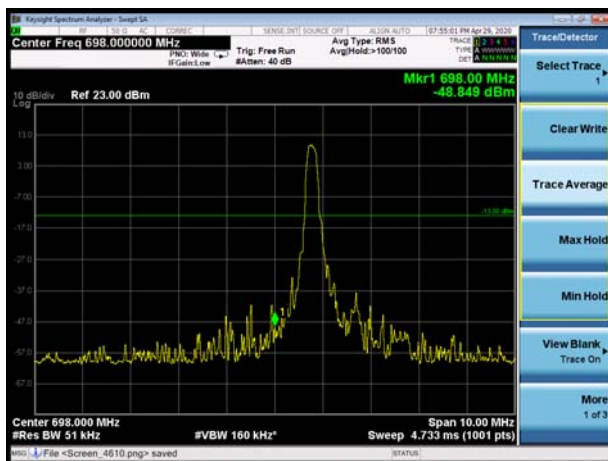

LTE Band 66 16QAM 20MHz CH-Low, 1 RB

LTE Band 66 16QAM 20MHz CH-High, 1 RB

LTE Band 66 16QAM 20MHz CH-Low, 100%RB

LTE Band 66 16QAM 20MHz CH-High, 100%RB

LTE Band 85 QPSK 5MHz CH-Low, 1 RB

LTE Band 85 QPSK 5MHz CH-High, 1 RB

LTE Band 85 QPSK 5MHz CH-Low, 100%RB

LTE Band 85 QPSK 5MHz CH-High, 100%RB

LTE Band 85 QPSK 10MHz CH-Low, 1 RB

LTE Band 85 QPSK 10MHz CH-High, 1 RB

LTE Band 85 QPSK 10MHz CH-Low, 100%RB

LTE Band 85 QPSK 10MHz CH-High, 100%RB