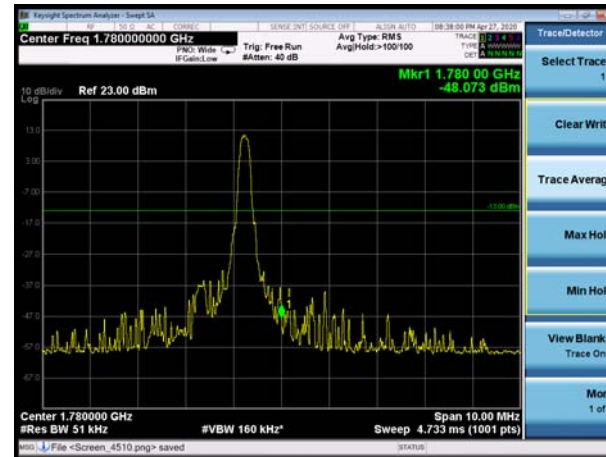

LTE Band 66 16QAM 5MHz CH-Low, 1 RB

LTE Band 66 16QAM 5MHz CH-High, 1 RB

LTE Band 66 16QAM 5MHz CH-Low, 100%RB

LTE Band 66 16QAM 5MHz CH-High, 100%RB

LTE Band 66 16QAM 10MHz CH-Low, 1 RB

LTE Band 66 16QAM 10MHz CH-High, 1 RB

LTE Band 66 16QAM 10MHz CH-Low, 100%RB

LTE Band 66 16QAM 10MHz CH-High, 100%RB

LTE Band 66 16QAM 15MHz CH-Low, 1 RB

LTE Band 66 16QAM 15MHz CH-High, 1 RB

LTE Band 66 16QAM 15MHz CH-Low, 100%RB

LTE Band 66 16QAM 15MHz CH-High, 100%RB