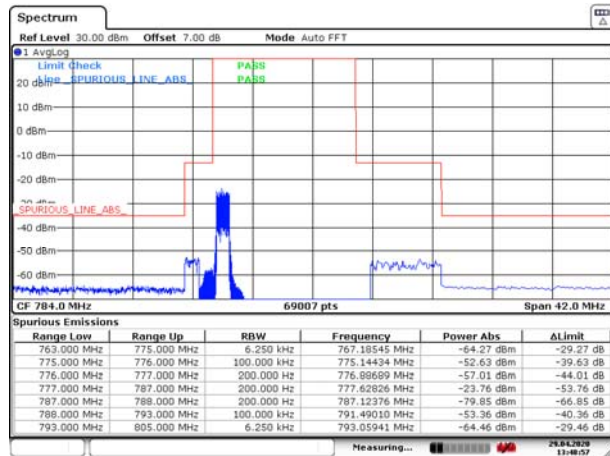

LTE Band 13 16QAM 5MHz CH-Low, 100%RB

Date: 29 APR 2020 13:48:57

LTE Band 13 16QAM 5MHz CH-High, 100%RB

Date: 29 APR 2020 13:51:37

LTE Band 13 16QAM 10MHz CH-Low, 1 RB

Date: 29 APR 2020 13:53:47

LTE Band 13 16QAM 10MHz CH-High, 1 RB

Date: 29 APR 2020 13:56:38

LTE Band 13 16QAM 10MHz CH-Low, 100%RB

Date: 29 APR 2020 13:54:03

LTE Band 13 16QAM 10MHz CH-High, 100%RB

Date: 29 APR 2020 13:57:02

LTE Band 66 QPSK 3MHz CH-Low, 100%RB

LTE Band 66 QPSK 3MHz CH-High, 100%RB

LTE Band 66 QPSK 5MHz CH-Low, 1 RB

LTE Band 66 QPSK 5MHz CH-High, 1 RB

LTE Band 66 QPSK 5MHz CH-Low, 100%RB

LTE Band 66 QPSK 5MHz CH-High, 100%RB

LTE Band 66 QPSK 10MHz CH-Low, 1 RB

LTE Band 66 QPSK 10MHz CH-High, 1 RB

LTE Band 66 QPSK 10MHz CH-Low, 100%RB

LTE Band 66 QPSK 10MHz CH-High, 100%RB

LTE Band 66 QPSK 15MHz CH-Low, 1 RB

LTE Band 66 QPSK 15MHz CH-High, 1 RB

LTE Band 66 QPSK 15MHz CH-Low, 100%RB

LTE Band 66 QPSK 15MHz CH-High, 100%RB