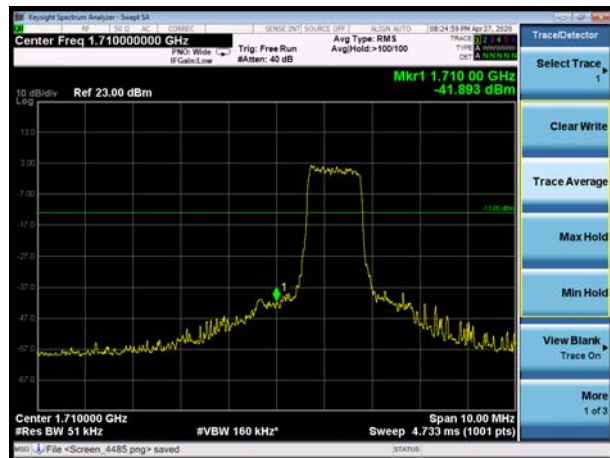

LTE Band 66 QPSK 5MHz CH-Low, 1 RB

LTE Band 66 QPSK 5MHz CH-High, 1 RB

LTE Band 66 QPSK 5MHz CH-Low, 100%RB

LTE Band 66 QPSK 5MHz CH-High, 100%RB

LTE Band 66 QPSK 10MHz CH-Low, 1 RB

LTE Band 66 QPSK 10MHz CH-High, 1 RB

LTE Band 66 QPSK 10MHz CH-Low, 100%RB

LTE Band 66 QPSK 10MHz CH-High, 100%RB

LTE Band 66 QPSK 15MHz CH-Low, 1 RB

LTE Band 66 QPSK 15MHz CH-High, 1 RB

LTE Band 66 QPSK 15MHz CH-Low, 100%RB

LTE Band 66 QPSK 15MHz CH-High, 100%RB