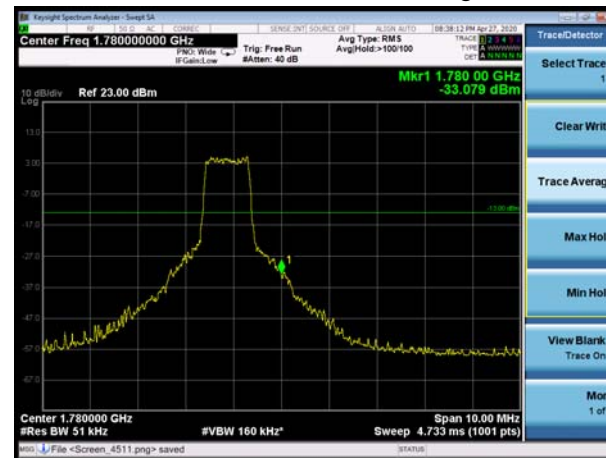

LTE Band 66 16QAM 15MHz CH-High, 1 RB