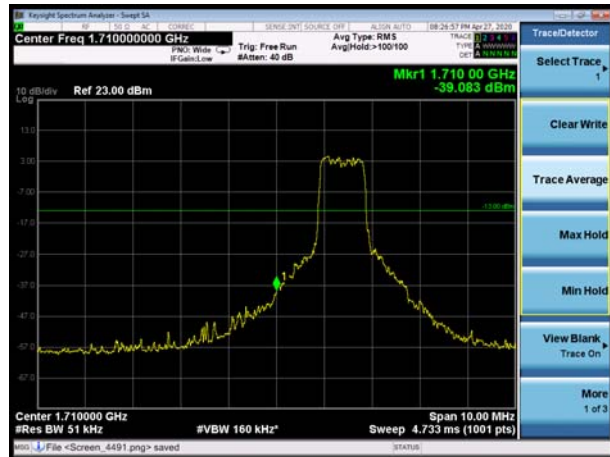

LTE Band 66 16QAM 10MHz CH-Low, 100%RB

LTE Band 66 16QAM 10MHz CH-High, 100%RB

LTE Band 66 16QAM 15MHz CH-Low, 1 RB

LTE Band 66 16QAM 15MHz CH-High, 1 RB

LTE Band 66 16QAM 15MHz CH-Low, 100%RB

LTE Band 66 16QAM 15MHz CH-High, 100%RB

LTE Band 66 16QAM 20MHz CH-Low, 1 RB

LTE Band 66 16QAM 20MHz CH-High, 1 RB

LTE Band 66 16QAM 20MHz CH-Low, 100%RB

LTE Band 66 16QAM 20MHz CH-High, 100%RB

LTE Band 85 QPSK 5MHz CH-Low, 1 RB

LTE Band 85 QPSK 5MHz CH-High, 1 RB