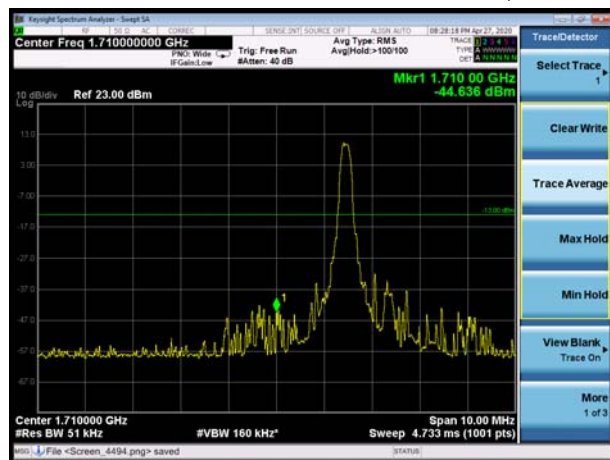

LTE Band 66 16QAM 10MHz CH-Low, 100%RB

LTE Band 66 16QAM 10MHz CH-High, 100%RB

LTE Band 66 16QAM 15MHz CH-Low, 1 RB

LTE Band 66 16QAM 15MHz CH-High, 1 RB

LTE Band 66 16QAM 15MHz CH-Low, 100%RB

LTE Band 66 16QAM 15MHz CH-High, 100%RB

LTE Band 66 16QAM 20MHz CH-Low, 1 RB

LTE Band 66 16QAM 20MHz CH-High, 1 RB

LTE Band 66 16QAM 20MHz CH-Low, 100%RB

LTE Band 66 16QAM 20MHz CH-High, 100%RB

LTE Band 85 QPSK 5MHz CH-Low, 1 RB

LTE Band 85 QPSK 5MHz CH-High, 1 RB