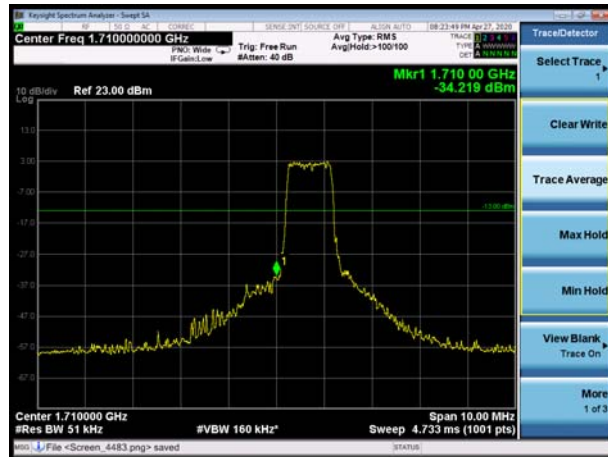

LTE Band 66 16QAM 5MHz CH-Low, 100%RB