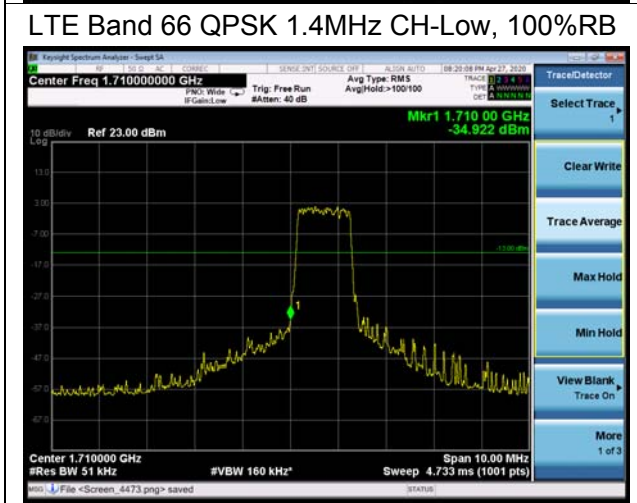

Date: 29 APR 2020 13:56:38

LTE Band 13 16QAM 10MHz CH-Low, 100%RB

Date: 29 APR 2020 13:54:03

LTE Band 13 16QAM 10MHz CH-High, 100%RB

Date: 29 APR 2020 13:57:02

LTE Band 66 QPSK 3MHz CH-Low, 100%RB

LTE Band 66 QPSK 3MHz CH-High, 100%RB

LTE Band 66 QPSK 5MHz CH-Low, 1 RB

LTE Band 66 QPSK 5MHz CH-High, 1 RB

LTE Band 66 QPSK 5MHz CH-Low, 100%RB

LTE Band 66 QPSK 5MHz CH-High, 100%RB

LTE Band 66 QPSK 10MHz CH-Low, 1 RB

LTE Band 66 QPSK 10MHz CH-High, 1 RB