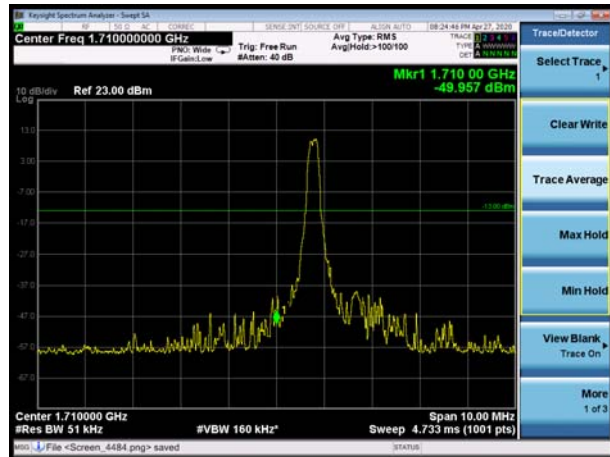

LTE Band 66 QPSK 5MHz CH-Low, 1 RB

LTE Band 66 QPSK 5MHz CH-High, 1 RB

LTE Band 66 QPSK 5MHz CH-Low, 100%RB

LTE Band 66 QPSK 5MHz CH-High, 100%RB

LTE Band 66 QPSK 10MHz CH-Low, 1 RB

LTE Band 66 QPSK 10MHz CH-High, 1 RB

LTE Band 66 QPSK 10MHz CH-Low, 100%RB

LTE Band 66 QPSK 10MHz CH-High, 100%RB

LTE Band 66 QPSK 15MHz CH-Low, 1 RB

LTE Band 66 QPSK 15MHz CH-High, 1 RB

LTE Band 66 QPSK 15MHz CH-Low, 100%RB

LTE Band 66 QPSK 15MHz CH-High, 100%RB