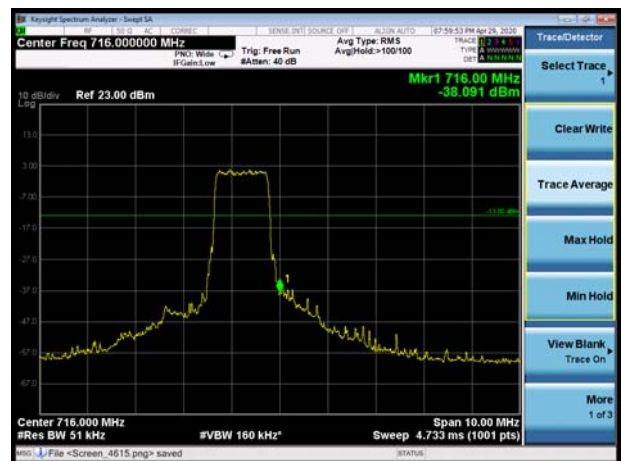

LTE Band 66 16QAM 20MHz CH-Low, 1 RB

LTE Band 66 16QAM 20MHz CH-High, 1 RB

LTE Band 66 16QAM 20MHz CH-Low, 100%RB

LTE Band 66 16QAM 20MHz CH-High, 100%RB

LTE Band 85 QPSK 5MHz CH-Low, 1 RB

LTE Band 85 QPSK 5MHz CH-High, 1 RB

LTE Band 85 QPSK 5MHz CH-Low, 100%RB

LTE Band 85 QPSK 5MHz CH-High, 100%RB

LTE Band 85 QPSK 10MHz CH-Low, 1 RB

LTE Band 85 QPSK 10MHz CH-High, 1 RB

LTE Band 85 QPSK 10MHz CH-Low, 100%RB

LTE Band 85 QPSK 10MHz CH-High, 100%RB