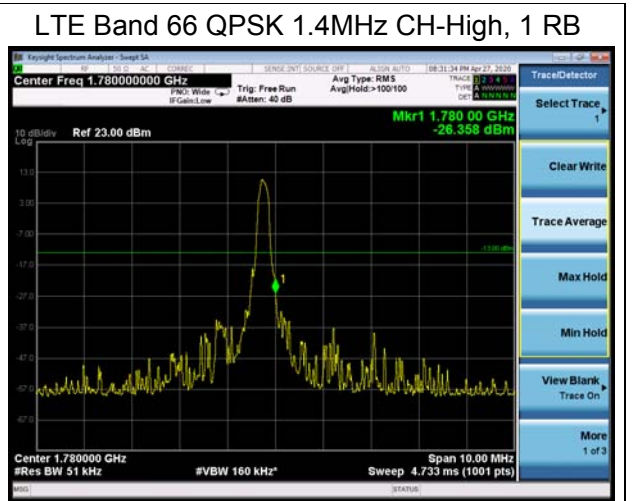

Date: 29 APR 2020 13:56:38

LTE Band 13 16QAM 10MHz CH-Low, 100%RB

Date: 29 APR 2020 13:54:03

LTE Band 13 16QAM 10MHz CH-High, 100%RB

Date: 29 APR 2020 13:57:02

LTE Band 66 QPSK 3MHz CH-Low, 100%RB

LTE Band 66 QPSK 3MHz CH-High, 100%RB

LTE Band 66 QPSK 5MHz CH-Low, 1 RB

LTE Band 66 QPSK 5MHz CH-High, 1 RB

LTE Band 66 QPSK 5MHz CH-Low, 100%RB

LTE Band 66 QPSK 5MHz CH-High, 100%RB

LTE Band 66 QPSK 10MHz CH-Low, 1 RB

LTE Band 66 QPSK 10MHz CH-High, 1 RB

LTE Band 66 QPSK 10MHz CH-Low, 100%RB

LTE Band 66 QPSK 10MHz CH-High, 100%RB

LTE Band 66 QPSK 15MHz CH-Low, 1 RB

LTE Band 66 QPSK 15MHz CH-High, 1 RB

LTE Band 66 QPSK 15MHz CH-Low, 100%RB

LTE Band 66 QPSK 15MHz CH-High, 100%RB