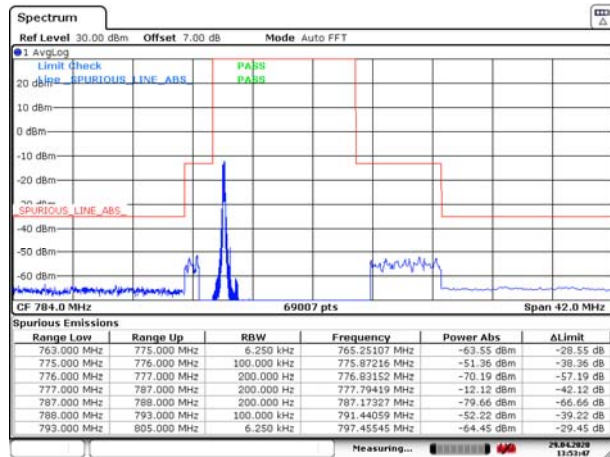

LTE Band 13 16QAM 5MHz CH-Low, 100%RB

Date: 29 APR 2020 13:48:57

LTE Band 13 16QAM 5MHz CH-High, 100%RB

Date: 29 APR 2020 13:51:37

LTE Band 13 16QAM 10MHz CH-Low, 1 RB

Date: 29 APR 2020 13:53:47

LTE Band 13 16QAM 10MHz CH-High, 1 RB

LTE Band 66 QPSK 5MHz CH-Low, 1 RB

LTE Band 66 QPSK 5MHz CH-High, 1 RB

LTE Band 66 QPSK 5MHz CH-Low, 100%RB

LTE Band 66 QPSK 5MHz CH-High, 100%RB

LTE Band 66 QPSK 10MHz CH-Low, 1 RB

LTE Band 66 QPSK 10MHz CH-High, 1 RB

LTE Band 66 QPSK 10MHz CH-Low, 100%RB

LTE Band 66 QPSK 10MHz CH-High, 100%RB

LTE Band 66 QPSK 15MHz CH-Low, 1 RB

LTE Band 66 QPSK 15MHz CH-High, 1 RB

LTE Band 66 QPSK 15MHz CH-Low, 100%RB

LTE Band 66 QPSK 15MHz CH-High, 100%RB