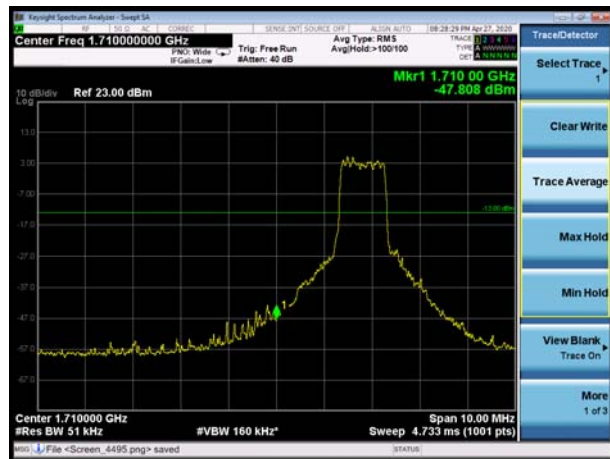

LTE Band 66 16QAM 10MHz CH-Low, 100%RB

LTE Band 66 16QAM 10MHz CH-High, 100%RB

LTE Band 66 16QAM 15MHz CH-Low, 1 RB

LTE Band 66 16QAM 15MHz CH-High, 1 RB

LTE Band 66 16QAM 15MHz CH-Low, 100%RB

LTE Band 66 16QAM 15MHz CH-High, 100%RB

LTE Band 66 16QAM 20MHz CH-Low, 1 RB

LTE Band 66 16QAM 20MHz CH-High, 1 RB

LTE Band 66 16QAM 20MHz CH-Low, 100%RB

LTE Band 66 16QAM 20MHz CH-High, 100%RB

LTE Band 85 QPSK 5MHz CH-Low, 1 RB

LTE Band 85 QPSK 5MHz CH-High, 1 RB