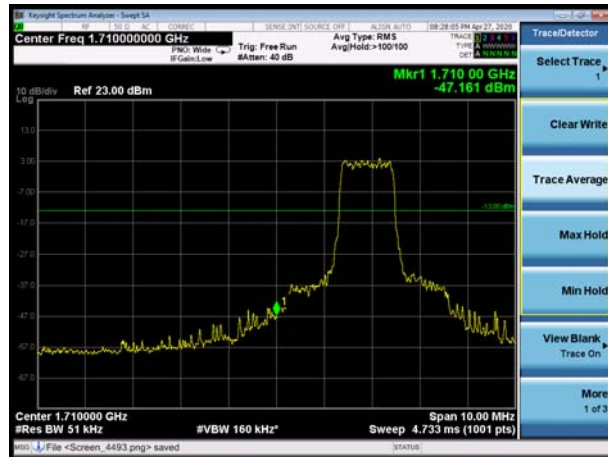

LTE Band 66 QPSK 5MHz CH-Low, 1 RB

LTE Band 66 QPSK 5MHz CH-High, 1 RB

LTE Band 66 QPSK 5MHz CH-Low, 100%RB

LTE Band 66 QPSK 5MHz CH-High, 100%RB

LTE Band 66 QPSK 10MHz CH-Low, 1 RB

LTE Band 66 QPSK 10MHz CH-High, 1 RB

LTE Band 66 QPSK 10MHz CH-Low, 100%RB

LTE Band 66 QPSK 10MHz CH-High, 100%RB

LTE Band 66 QPSK 15MHz CH-Low, 1 RB

LTE Band 66 QPSK 15MHz CH-High, 1 RB

LTE Band 66 QPSK 15MHz CH-Low, 100%RB

LTE Band 66 QPSK 15MHz CH-High, 100%RB

LTE Band 66 QPSK 20MHz CH-Low, 1 RB

LTE Band 66 QPSK 20MHz CH-High, 1 RB

LTE Band 66 QPSK 20MHz CH-Low, 100%RB

LTE Band 66 QPSK 20MHz CH-High, 100%RB

LTE Band 66 16QAM 1.4MHz CH-Low, 1 RB

LTE Band 66 16QAM 1.4MHz CH-High, 1 RB