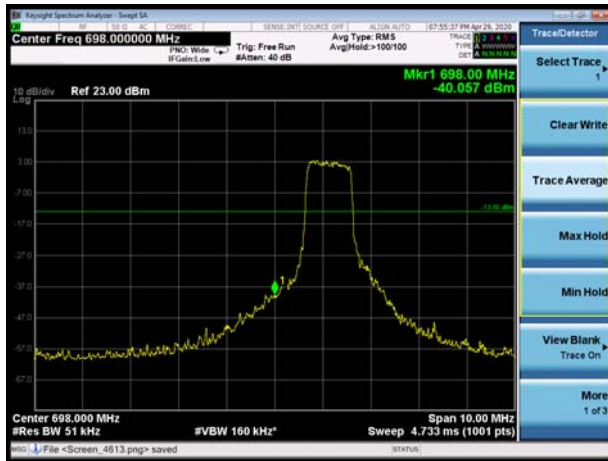

LTE Band 85 QPSK 5MHz CH-Low, 100%RB

LTE Band 85 QPSK 5MHz CH-High, 100%RB

LTE Band 85 QPSK 10MHz CH-Low, 1 RB

LTE Band 85 QPSK 10MHz CH-High, 1 RB

LTE Band 85 QPSK 10MHz CH-Low, 100%RB

LTE Band 85 QPSK 10MHz CH-High, 100%RB

LTE Band 85 16QAM 5MHz CH-Low, 1 RB

LTE Band 85 16QAM 5MHz CH-High, 1 RB

LTE Band 85 16QAM 5MHz CH-Low, 100%RB

LTE Band 85 16QAM 5MHz CH-High, 100%RB

LTE Band 85 16QAM 10MHz CH-Low, 1 RB

LTE Band 85 16QAM 10MHz CH-High, 1 RB

LTE Band 85 16QAM 10MHz CH-Low, 100%RB

LTE Band 85 16QAM 10MHz CH-High, 100%RB