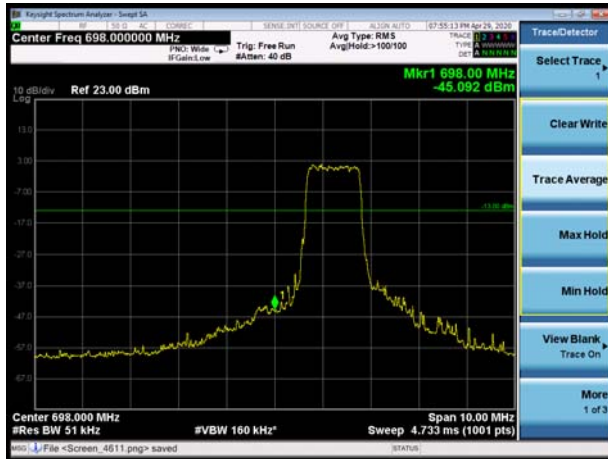

LTE Band 85 QPSK 5MHz CH-Low, 100%RB

LTE Band 85 QPSK 5MHz CH-High, 100%RB

LTE Band 85 QPSK 10MHz CH-Low, 1 RB

LTE Band 85 QPSK 10MHz CH-High, 1 RB

LTE Band 85 QPSK 10MHz CH-Low, 100%RB

LTE Band 85 QPSK 10MHz CH-High, 100%RB

LTE Band 85 16QAM 5MHz CH-Low, 1 RB

LTE Band 85 16QAM 5MHz CH-High, 1 RB

LTE Band 85 16QAM 5MHz CH-Low, 100%RB

LTE Band 85 16QAM 5MHz CH-High, 100%RB

LTE Band 85 16QAM 10MHz CH-Low, 1 RB

LTE Band 85 16QAM 10MHz CH-High, 1 RB