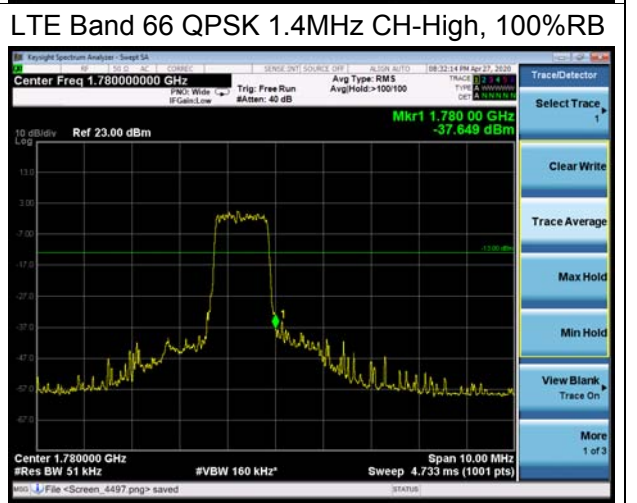

Date: 29 APR 2020 13:56:38

LTE Band 13 16QAM 10MHz CH-Low, 100%RB

Date: 29 APR 2020 13:54:03

LTE Band 13 16QAM 10MHz CH-High, 100%RB

Date: 29 APR 2020 13:57:02

LTE Band 66 QPSK 3MHz CH-Low, 100%RB

LTE Band 66 QPSK 3MHz CH-High, 100%RB

LTE Band 66 QPSK 5MHz CH-Low, 1 RB

LTE Band 66 QPSK 5MHz CH-High, 1 RB

LTE Band 66 QPSK 5MHz CH-Low, 100%RB

LTE Band 66 QPSK 5MHz CH-High, 100%RB

LTE Band 66 QPSK 10MHz CH-Low, 1 RB

LTE Band 66 QPSK 10MHz CH-High, 1 RB

LTE Band 66 QPSK 10MHz CH-Low, 100%RB

LTE Band 66 QPSK 10MHz CH-High, 100%RB

LTE Band 66 QPSK 15MHz CH-Low, 1 RB

LTE Band 66 QPSK 15MHz CH-High, 1 RB

LTE Band 66 QPSK 15MHz CH-Low, 100%RB

LTE Band 66 QPSK 15MHz CH-High, 100%RB