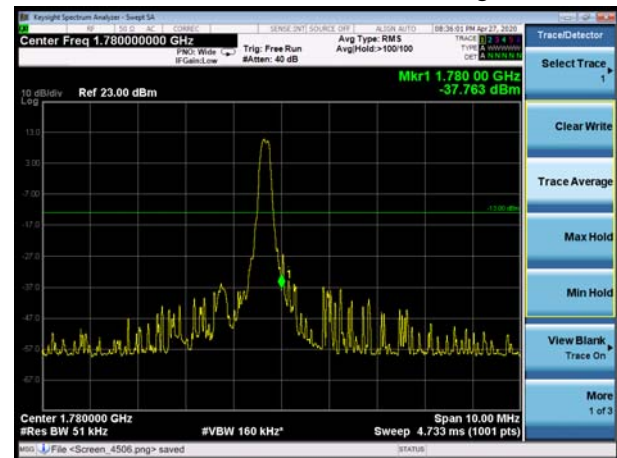

LTE Band 66 16QAM 1.4MHz CH-Low, 100%RB

LTE Band 66 16QAM 1.4MHz CH-High, 100%RB

LTE Band 66 16QAM 3MHz CH-Low, 1 RB

LTE Band 66 16QAM 3MHz CH-High, 1 RB

LTE Band 66 16QAM 3MHz CH-Low, 100%RB

LTE Band 66 16QAM 3MHz CH-High, 100%RB

LTE Band 66 16QAM 5MHz CH-Low, 1 RB

LTE Band 66 16QAM 5MHz CH-High, 1 RB

LTE Band 66 16QAM 5MHz CH-Low, 100%RB

LTE Band 66 16QAM 5MHz CH-High, 100%RB

LTE Band 66 16QAM 10MHz CH-Low, 1 RB

LTE Band 66 16QAM 10MHz CH-High, 1 RB