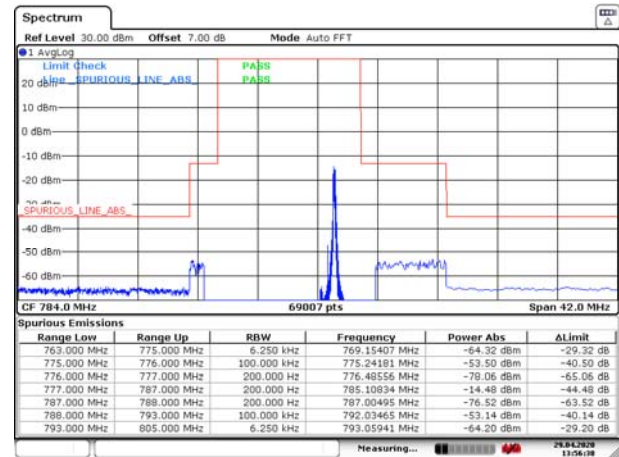

LTE Band 13 16QAM 5MHz CH-Low, 100%RB

Date: 29 APR 2020 13:48:57

LTE Band 13 16QAM 5MHz CH-High, 100%RB

Date: 29 APR 2020 13:51:37

LTE Band 13 16QAM 10MHz CH-Low, 1 RB

Date: 29 APR 2020 13:53:47

LTE Band 13 16QAM 10MHz CH-High, 1 RB

LTE Band 66 QPSK 5MHz CH-Low, 1 RB

LTE Band 66 QPSK 5MHz CH-High, 1 RB

LTE Band 66 QPSK 5MHz CH-Low, 100%RB

LTE Band 66 QPSK 5MHz CH-High, 100%RB

LTE Band 66 QPSK 10MHz CH-Low, 1 RB

LTE Band 66 QPSK 10MHz CH-High, 1 RB