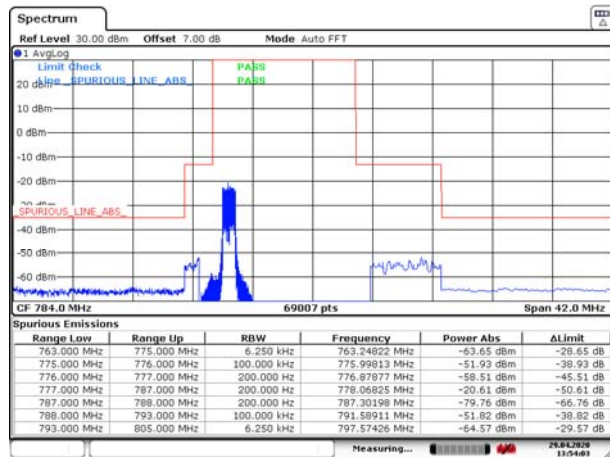

LTE Band 13 16QAM 10MHz CH-Low, 100%RB

Date: 29 APR 2020 13:54:03