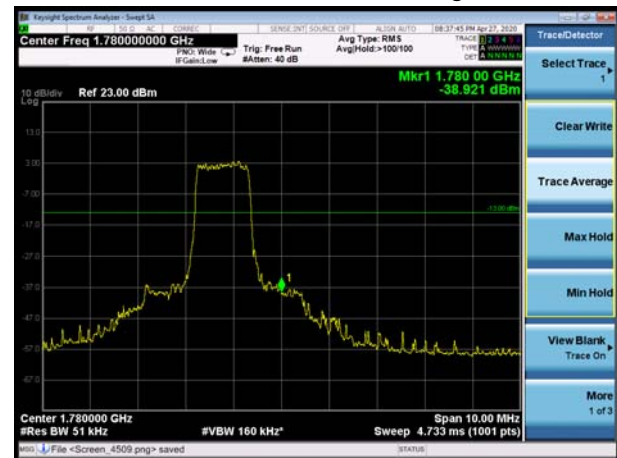

LTE Band 66 QPSK 5MHz CH-Low, 1 RB

LTE Band 66 QPSK 5MHz CH-High, 1 RB

LTE Band 66 QPSK 5MHz CH-Low, 100%RB

LTE Band 66 QPSK 5MHz CH-High, 100%RB

LTE Band 66 QPSK 10MHz CH-Low, 1 RB

LTE Band 66 QPSK 10MHz CH-High, 1 RB

LTE Band 66 QPSK 10MHz CH-Low, 100%RB

LTE Band 66 QPSK 10MHz CH-High, 100%RB

LTE Band 66 QPSK 15MHz CH-Low, 1 RB

LTE Band 66 QPSK 15MHz CH-High, 1 RB

LTE Band 66 QPSK 15MHz CH-Low, 100%RB

LTE Band 66 QPSK 15MHz CH-High, 100%RB