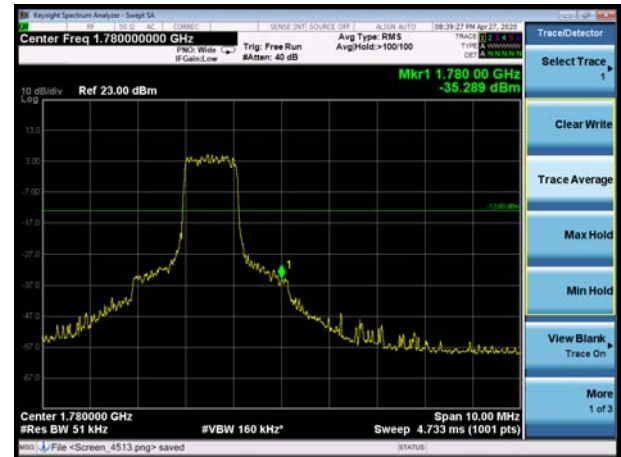

LTE Band 66 QPSK 5MHz CH-Low, 1 RB

LTE Band 66 QPSK 5MHz CH-High, 1 RB

LTE Band 66 QPSK 5MHz CH-Low, 100%RB

LTE Band 66 QPSK 5MHz CH-High, 100%RB

LTE Band 66 QPSK 10MHz CH-Low, 1 RB

LTE Band 66 QPSK 10MHz CH-High, 1 RB

LTE Band 66 QPSK 10MHz CH-Low, 100%RB

LTE Band 66 QPSK 10MHz CH-High, 100%RB

LTE Band 66 QPSK 15MHz CH-Low, 1 RB

LTE Band 66 QPSK 15MHz CH-High, 1 RB

LTE Band 66 QPSK 15MHz CH-Low, 100%RB

LTE Band 66 QPSK 15MHz CH-High, 100%RB

LTE Band 66 QPSK 20MHz CH-Low, 1 RB

LTE Band 66 QPSK 20MHz CH-High, 1 RB

LTE Band 66 QPSK 20MHz CH-Low, 100%RB

LTE Band 66 QPSK 20MHz CH-High, 100%RB

LTE Band 66 16QAM 1.4MHz CH-Low, 1 RB

LTE Band 66 16QAM 1.4MHz CH-High, 1 RB