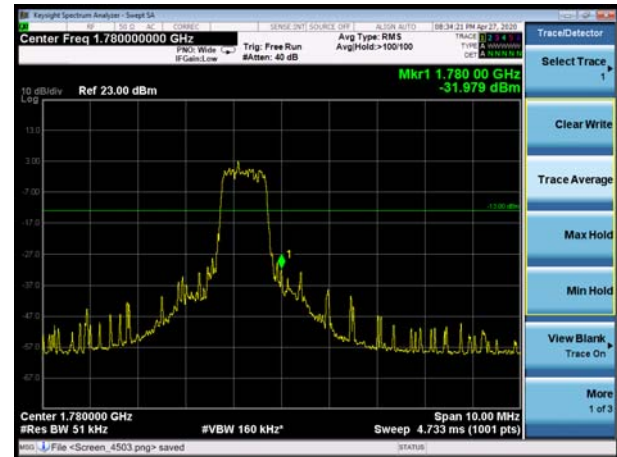

LTE Band 66 16QAM 1.4MHz CH-Low, 100%RB

LTE Band 66 16QAM 1.4MHz CH-High, 100%RB

LTE Band 66 16QAM 3MHz CH-Low, 1 RB

LTE Band 66 16QAM 3MHz CH-High, 1 RB

LTE Band 66 16QAM 3MHz CH-Low, 100%RB

LTE Band 66 16QAM 3MHz CH-High, 100%RB

LTE Band 66 16QAM 5MHz CH-Low, 1 RB

LTE Band 66 16QAM 5MHz CH-High, 1 RB

LTE Band 66 16QAM 5MHz CH-Low, 100%RB

LTE Band 66 16QAM 5MHz CH-High, 100%RB

LTE Band 66 16QAM 10MHz CH-Low, 1 RB

LTE Band 66 16QAM 10MHz CH-High, 1 RB