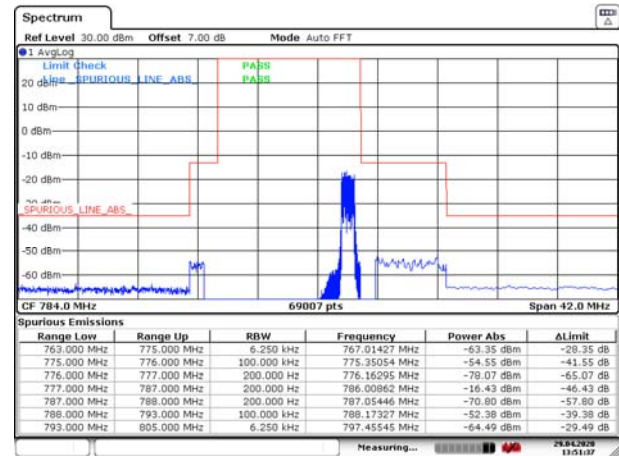

LTE Band 13 16QAM 5MHz CH-Low, 100%RB

Date: 29 APR 2020 13:48:57

LTE Band 13 16QAM 5MHz CH-High, 100%RB

Date: 29 APR 2020 13:51:37

LTE Band 13 16QAM 10MHz CH-Low, 1 RB

Date: 29 APR 2020 13:53:47

LTE Band 13 16QAM 10MHz CH-High, 1 RB

Date: 29 APR 2020 13:56:38

LTE Band 13 16QAM 10MHz CH-Low, 100%RB

Date: 29 APR 2020 13:54:03

LTE Band 13 16QAM 10MHz CH-High, 100%RB

Date: 29 APR 2020 13:57:02

LTE Band 66 QPSK 3MHz CH-Low, 100%RB

LTE Band 66 QPSK 3MHz CH-High, 100%RB

LTE Band 66 QPSK 5MHz CH-Low, 1 RB

LTE Band 66 QPSK 5MHz CH-High, 1 RB

LTE Band 66 QPSK 5MHz CH-Low, 100%RB

LTE Band 66 QPSK 5MHz CH-High, 100%RB

LTE Band 66 QPSK 10MHz CH-Low, 1 RB

LTE Band 66 QPSK 10MHz CH-High, 1 RB

LTE Band 66 QPSK 10MHz CH-Low, 100%RB

LTE Band 66 QPSK 10MHz CH-High, 100%RB

LTE Band 66 QPSK 15MHz CH-Low, 1 RB

LTE Band 66 QPSK 15MHz CH-High, 1 RB

LTE Band 66 QPSK 15MHz CH-Low, 100%RB

LTE Band 66 QPSK 15MHz CH-High, 100%RB