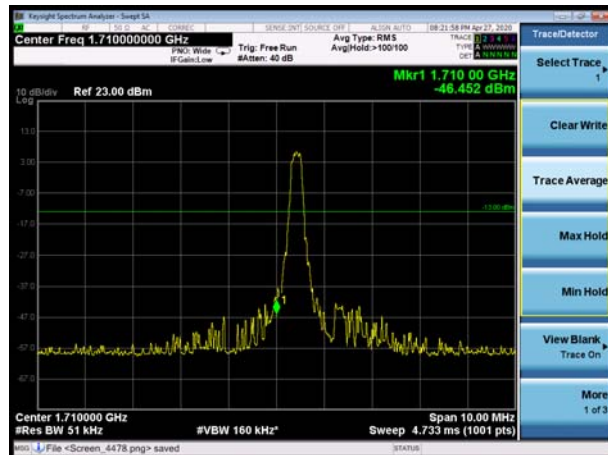

LTE Band 66 QPSK 10MHz CH-Low, 100%RB

LTE Band 66 QPSK 10MHz CH-High, 100%RB

LTE Band 66 QPSK 15MHz CH-Low, 1 RB

LTE Band 66 QPSK 15MHz CH-High, 1 RB

LTE Band 66 QPSK 15MHz CH-Low, 100%RB

LTE Band 66 QPSK 15MHz CH-High, 100%RB

LTE Band 66 QPSK 20MHz CH-Low, 1 RB

LTE Band 66 QPSK 20MHz CH-High, 1 RB

LTE Band 66 QPSK 20MHz CH-Low, 100%RB

LTE Band 66 QPSK 20MHz CH-High, 100%RB

LTE Band 66 16QAM 1.4MHz CH-Low, 1 RB

LTE Band 66 16QAM 1.4MHz CH-High, 1 RB

LTE Band 66 16QAM 1.4MHz CH-Low, 100%RB

LTE Band 66 16QAM 1.4MHz CH-High, 100%RB

LTE Band 66 16QAM 3MHz CH-Low, 1 RB

LTE Band 66 16QAM 3MHz CH-High, 1 RB

LTE Band 66 16QAM 3MHz CH-Low, 100%RB

LTE Band 66 16QAM 3MHz CH-High, 100%RB