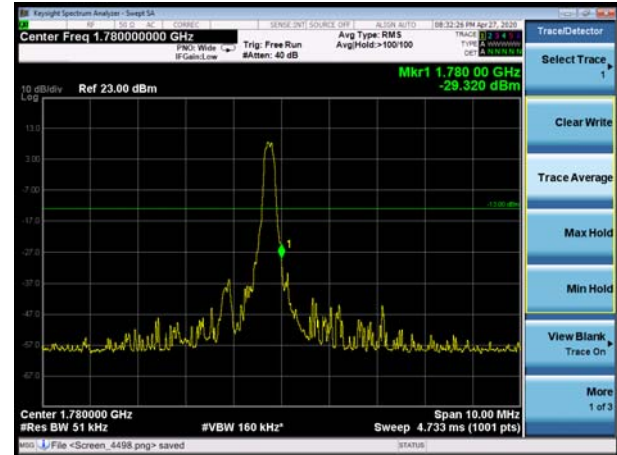

LTE Band 66 QPSK 10MHz CH-Low, 100%RB

LTE Band 66 QPSK 10MHz CH-High, 100%RB

LTE Band 66 QPSK 15MHz CH-Low, 1 RB

LTE Band 66 QPSK 15MHz CH-High, 1 RB

LTE Band 66 QPSK 15MHz CH-Low, 100%RB

LTE Band 66 QPSK 15MHz CH-High, 100%RB

LTE Band 66 QPSK 20MHz CH-Low, 1 RB

LTE Band 66 QPSK 20MHz CH-High, 1 RB

LTE Band 66 QPSK 20MHz CH-Low, 100%RB

LTE Band 66 QPSK 20MHz CH-High, 100%RB

LTE Band 66 16QAM 1.4MHz CH-Low, 1 RB

LTE Band 66 16QAM 1.4MHz CH-High, 1 RB

LTE Band 66 16QAM 1.4MHz CH-Low, 100%RB

LTE Band 66 16QAM 1.4MHz CH-High, 100%RB

LTE Band 66 16QAM 3MHz CH-Low, 1 RB

LTE Band 66 16QAM 3MHz CH-High, 1 RB

LTE Band 66 16QAM 3MHz CH-Low, 100%RB

LTE Band 66 16QAM 3MHz CH-High, 100%RB