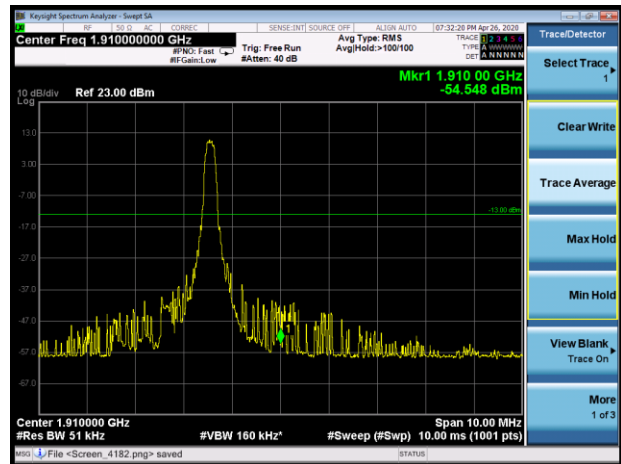

LTE Band 2 10MHz 16QAM 1RB CH-Low

LTE Band 2 10MHz 16QAM 1RB CH-High

LTE Band 2 10MHz 16QAM 100%RB CH-Low

LTE Band 2 10MHz 16QAM 100%RB CH-High

LTE Band 2 15MHz 16QAM 1RB CH-Low

LTE Band 2 15MHz 16QAM 1RB CH-High

LTE Band 2 15MHz 16QAM 100%RB CH-Low

LTE Band 2 15MHz 16QAM 100%RB CH-High

LTE Band 2 20MHz 16QAM 1RB CH-Low

LTE Band 2 20MHz 16QAM 1RB CH-High

LTE Band 2 20MHz 16QAM 100%RB CH-Low

LTE Band 2 20MHz 16QAM 100%RB CH-High

LTE Band 25 1.4MHz QPSK 1RB CH-Low

LTE Band 25 1.4MHz QPSK 1RB CH-High

LTE Band 25 1.4MHz QPSK 100%RB CH-Low

LTE Band 25 1.4MHz QPSK 100%RB CH-High

LTE Band 25 3MHz QPSK 1RB CH-Low

LTE Band 25 3MHz QPSK 1RB CH-High