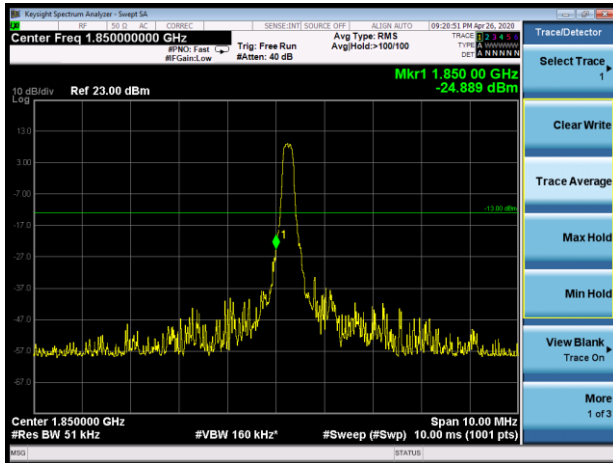

LTE Band 2 10MHz 16QAM 1RB CH-Low

LTE Band 2 10MHz 16QAM 1RB CH-High

LTE Band 2 10MHz 16QAM 100%RB CH-Low

LTE Band 2 10MHz 16QAM 100%RB CH-High

LTE Band 2 15MHz 16QAM 1RB CH-Low

LTE Band 2 15MHz 16QAM 1RB CH-High

LTE Band 2 15MHz 16QAM 100%RB CH-Low

LTE Band 2 15MHz 16QAM 100%RB CH-High

LTE Band 2 20MHz 16QAM 1RB CH-Low

LTE Band 2 20MHz 16QAM 1RB CH-High

LTE Band 2 20MHz 16QAM 100%RB CH-Low

LTE Band 2 20MHz 16QAM 100%RB CH-High

LTE Band 25 1.4MHz QPSK 1RB CH-Low

LTE Band 25 1.4MHz QPSK 1RB CH-High

LTE Band 25 1.4MHz QPSK 100%RB CH-Low

LTE Band 25 1.4MHz QPSK 100%RB CH-High

LTE Band 25 3MHz QPSK 1RB CH-Low

LTE Band 25 3MHz QPSK 1RB CH-High

LTE Band 25 3MHz QPSK 100%RB CH-Low

LTE Band 25 3MHz QPSK 100%RB CH-High

LTE Band 25 5MHz QPSK 1RB CH-Low

LTE Band 25 5MHz QPSK 1RB CH-High

LTE Band 25 5MHz QPSK 100%RB CH-Low

LTE Band 25 5MHz QPSK 100%RB CH-High