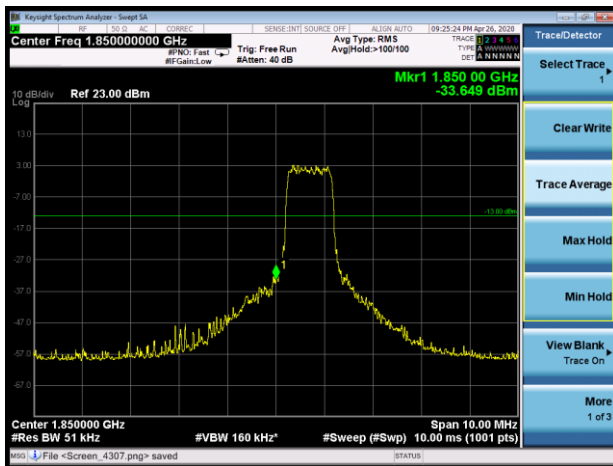

LTE Band 25 3MHz 16QAM 100%RB CH-Low

LTE Band 25 3MHz 16QAM 100%RB CH-High

LTE Band 25 5MHz 16QAM 1RB CH-Low

LTE Band 25 5MHz 16QAM 1RB CH-High

LTE Band 25 5MHz 16QAM 100%RB CH-Low

LTE Band 25 5MHz 16QAM 100%RB CH-High