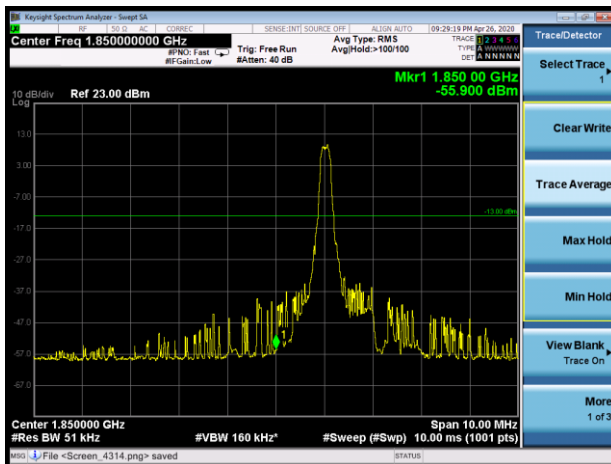

LTE Band 25 10MHz 16QAM 1RB CH-Low

LTE Band 25 10MHz 16QAM 1RB CH-High

LTE Band 25 10MHz 16QAM 100%RB CH-Low

LTE Band 25 10MHz 16QAM 100%RB CH-High

LTE Band 25 15MHz 16QAM 1RB CH-Low

LTE Band 25 15MHz 16QAM 1RB CH-High