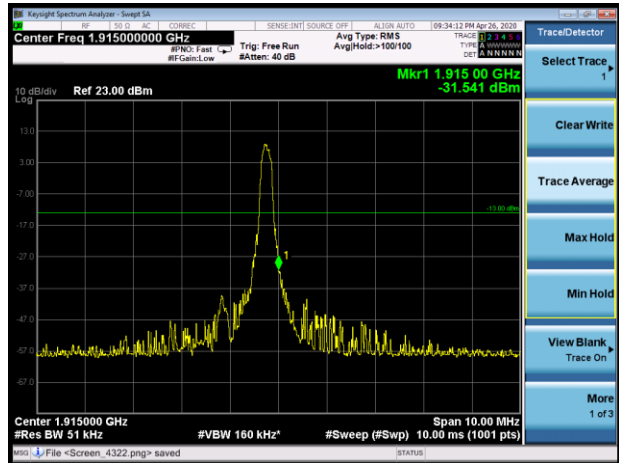

LTE Band 25 15MHz QPSK 100%RB CH-Low

LTE Band 25 15MHz QPSK 100%RB CH-High

LTE Band 25 20MHz QPSK 1RB CH-Low

LTE Band 25 20MHz QPSK 1RB CH-High

LTE Band 25 20MHz QPSK 100%RB CH-Low

LTE Band 25 20MHz QPSK 100%RB CH-High

LTE Band 25 1.4MHz 16QAM 1RB CH-Low

LTE Band 25 1.4MHz 16QAM 1RB CH-High

LTE Band 25 1.4MHz 16QAM 100%RB CH-Low

LTE Band 25 1.4MHz 16QAM 100%RB CH-High

LTE Band 25 3MHz 16QAM 1RB CH-Low

LTE Band 25 3MHz 16QAM 1RB CH-High