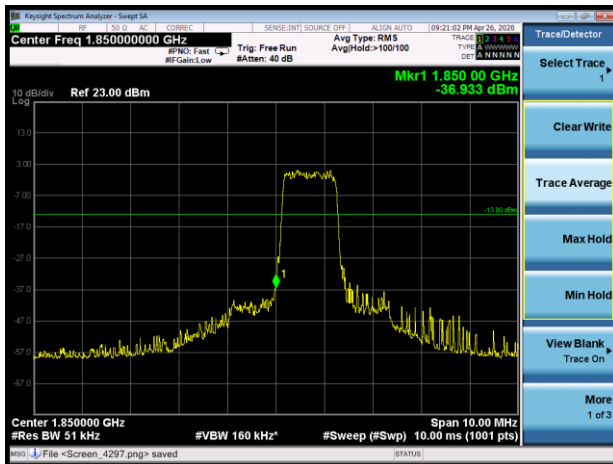

LTE Band 2 10MHz 16QAM 1RB CH-Low

LTE Band 2 10MHz 16QAM 1RB CH-High

LTE Band 2 10MHz 16QAM 100%RB CH-Low

LTE Band 2 10MHz 16QAM 100%RB CH-High

LTE Band 2 15MHz 16QAM 1RB CH-Low

LTE Band 2 15MHz 16QAM 1RB CH-High

LTE Band 2 15MHz 16QAM 100%RB CH-Low

LTE Band 2 15MHz 16QAM 100%RB CH-High

LTE Band 2 20MHz 16QAM 1RB CH-Low

LTE Band 2 20MHz 16QAM 1RB CH-High

LTE Band 2 20MHz 16QAM 100%RB CH-Low

LTE Band 2 20MHz 16QAM 100%RB CH-High

LTE Band 25 1.4MHz QPSK 1RB CH-Low

LTE Band 25 1.4MHz QPSK 1RB CH-High

LTE Band 25 1.4MHz QPSK 100%RB CH-Low

LTE Band 25 1.4MHz QPSK 100%RB CH-High

LTE Band 25 3MHz QPSK 1RB CH-Low

LTE Band 25 3MHz QPSK 1RB CH-High