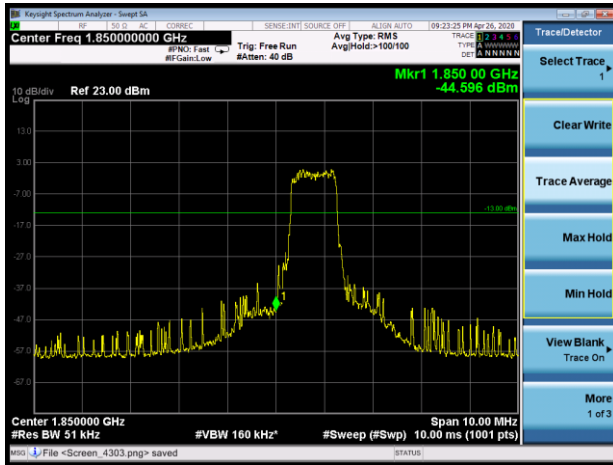

LTE Band 25 3MHz 16QAM 100%RB CH-Low