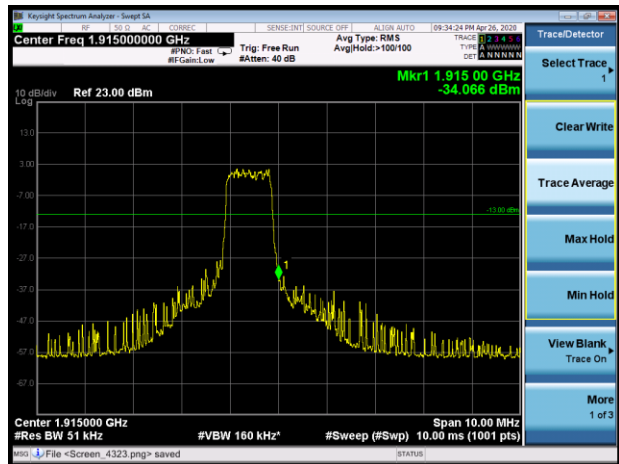

LTE Band 25 1.4MHz 16QAM 1RB CH-Low

LTE Band 25 1.4MHz 16QAM 1RB CH-High

LTE Band 25 1.4MHz 16QAM 100%RB CH-Low

LTE Band 25 1.4MHz 16QAM 100%RB CH-High

LTE Band 25 3MHz 16QAM 1RB CH-Low

LTE Band 25 3MHz 16QAM 1RB CH-High