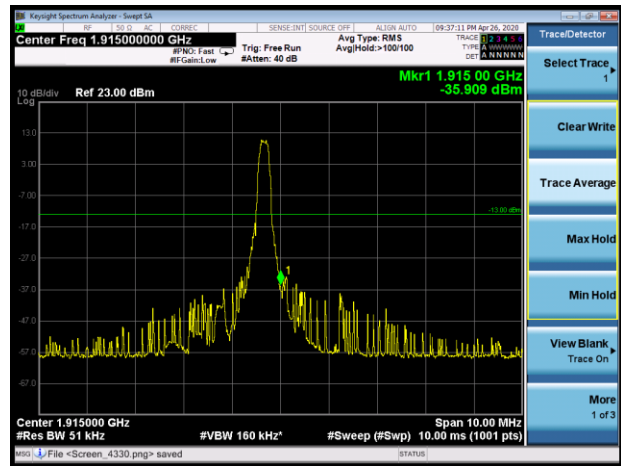

LTE Band 25 3MHz 16QAM 100%RB CH-Low

LTE Band 25 3MHz 16QAM 100%RB CH-High

LTE Band 25 5MHz 16QAM 1RB CH-Low

LTE Band 25 5MHz 16QAM 1RB CH-High

LTE Band 25 5MHz 16QAM 100%RB CH-Low

LTE Band 25 5MHz 16QAM 100%RB CH-High