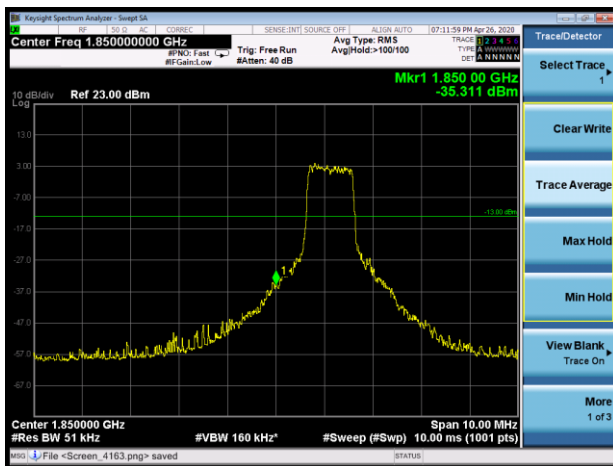

LTE Band 2 10MHz 16QAM 1RB CH-Low

LTE Band 2 10MHz 16QAM 1RB CH-High

LTE Band 2 10MHz 16QAM 100%RB CH-Low

LTE Band 2 10MHz 16QAM 100%RB CH-High

LTE Band 2 15MHz 16QAM 1RB CH-Low

LTE Band 2 15MHz 16QAM 1RB CH-High

LTE Band 2 15MHz 16QAM 100%RB CH-Low

LTE Band 2 15MHz 16QAM 100%RB CH-High

LTE Band 2 20MHz 16QAM 1RB CH-Low

LTE Band 2 20MHz 16QAM 1RB CH-High

LTE Band 2 20MHz 16QAM 100%RB CH-Low

LTE Band 2 20MHz 16QAM 100%RB CH-High