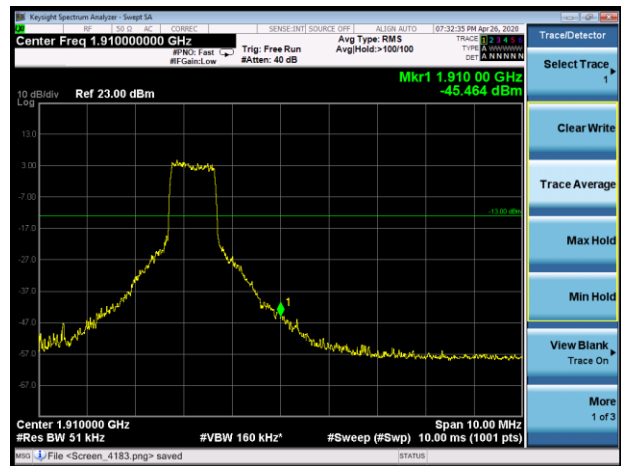

LTE Band 2 10MHz 16QAM 1RB CH-Low

LTE Band 2 10MHz 16QAM 1RB CH-High

LTE Band 2 10MHz 16QAM 100%RB CH-Low

LTE Band 2 10MHz 16QAM 100%RB CH-High

LTE Band 2 15MHz 16QAM 1RB CH-Low

LTE Band 2 15MHz 16QAM 1RB CH-High

LTE Band 2 15MHz 16QAM 100%RB CH-Low

LTE Band 2 15MHz 16QAM 100%RB CH-High

LTE Band 2 20MHz 16QAM 1RB CH-Low

LTE Band 2 20MHz 16QAM 1RB CH-High

LTE Band 2 20MHz 16QAM 100%RB CH-Low

LTE Band 2 20MHz 16QAM 100%RB CH-High

LTE Band 25 1.4MHz QPSK 1RB CH-Low

LTE Band 25 1.4MHz QPSK 1RB CH-High

LTE Band 25 1.4MHz QPSK 100%RB CH-Low

LTE Band 25 1.4MHz QPSK 100%RB CH-High

LTE Band 25 3MHz QPSK 1RB CH-Low

LTE Band 25 3MHz QPSK 1RB CH-High