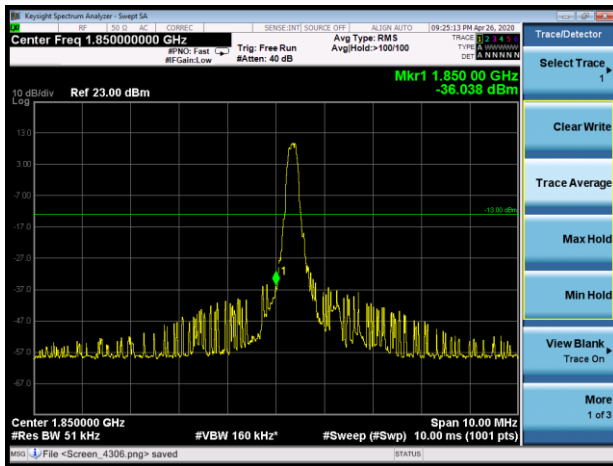

LTE Band 25 5MHz 16QAM 1RB CH-Low