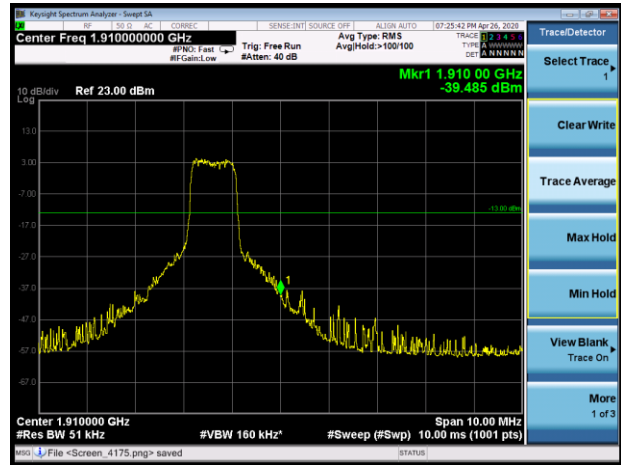

LTE Band 2 10MHz 16QAM 1RB CH-Low

LTE Band 2 10MHz 16QAM 1RB CH-High

LTE Band 2 10MHz 16QAM 100%RB CH-Low

LTE Band 2 10MHz 16QAM 100%RB CH-High

LTE Band 2 15MHz 16QAM 1RB CH-Low

LTE Band 2 15MHz 16QAM 1RB CH-High

LTE Band 2 15MHz 16QAM 100%RB CH-Low

LTE Band 2 15MHz 16QAM 100%RB CH-High

LTE Band 2 20MHz 16QAM 1RB CH-Low

LTE Band 2 20MHz 16QAM 1RB CH-High

LTE Band 2 20MHz 16QAM 100%RB CH-Low

LTE Band 2 20MHz 16QAM 100%RB CH-High