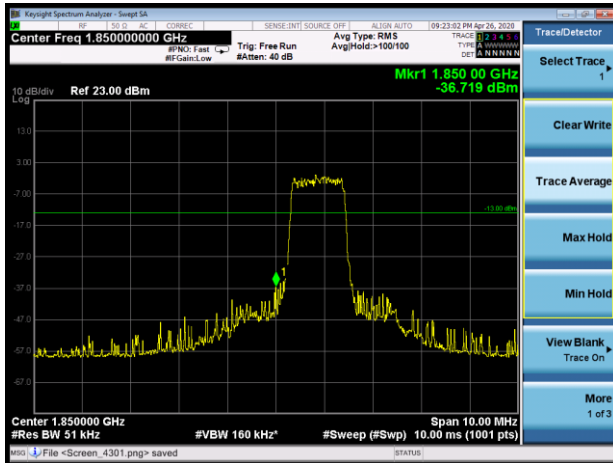

LTE Band 2 15MHz 16QAM 100%RB CH-Low

LTE Band 2 15MHz 16QAM 100%RB CH-High

LTE Band 2 20MHz 16QAM 1RB CH-Low

LTE Band 2 20MHz 16QAM 1RB CH-High

LTE Band 2 20MHz 16QAM 100%RB CH-Low

LTE Band 2 20MHz 16QAM 100%RB CH-High

LTE Band 25 1.4MHz QPSK 1RB CH-Low

LTE Band 25 1.4MHz QPSK 1RB CH-High

LTE Band 25 1.4MHz QPSK 100%RB CH-Low

LTE Band 25 1.4MHz QPSK 100%RB CH-High

LTE Band 25 3MHz QPSK 1RB CH-Low

LTE Band 25 3MHz QPSK 1RB CH-High

LTE Band 25 3MHz QPSK 100%RB CH-Low

LTE Band 25 3MHz QPSK 100%RB CH-High

LTE Band 25 5MHz QPSK 1RB CH-Low

LTE Band 25 5MHz QPSK 1RB CH-High

LTE Band 25 5MHz QPSK 100%RB CH-Low

LTE Band 25 5MHz QPSK 100%RB CH-High