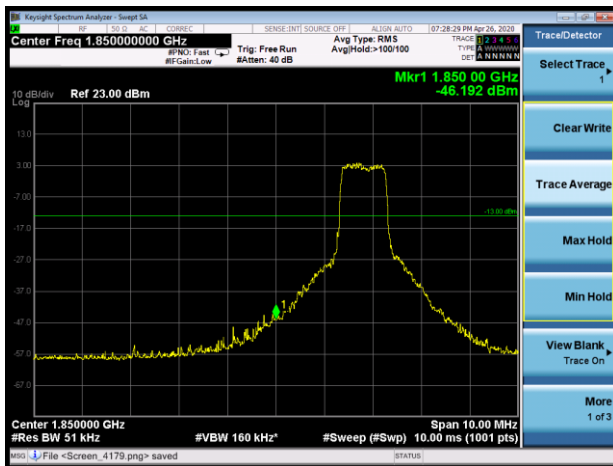

LTE Band 2 10MHz 16QAM 1RB CH-Low

LTE Band 2 10MHz 16QAM 1RB CH-High

LTE Band 2 10MHz 16QAM 100%RB CH-Low

LTE Band 2 10MHz 16QAM 100%RB CH-High

LTE Band 2 15MHz 16QAM 1RB CH-Low

LTE Band 2 15MHz 16QAM 1RB CH-High

LTE Band 2 15MHz 16QAM 100%RB CH-Low

LTE Band 2 15MHz 16QAM 100%RB CH-High

LTE Band 2 20MHz 16QAM 1RB CH-Low

LTE Band 2 20MHz 16QAM 1RB CH-High

LTE Band 2 20MHz 16QAM 100%RB CH-Low

LTE Band 2 20MHz 16QAM 100%RB CH-High

LTE Band 25 1.4MHz QPSK 1RB CH-Low

LTE Band 25 1.4MHz QPSK 1RB CH-High

LTE Band 25 1.4MHz QPSK 100%RB CH-Low

LTE Band 25 1.4MHz QPSK 100%RB CH-High

LTE Band 25 3MHz QPSK 1RB CH-Low

LTE Band 25 3MHz QPSK 1RB CH-High