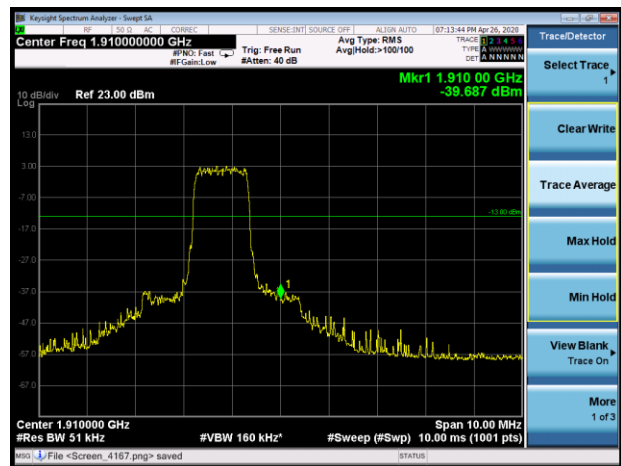

LTE Band 2 10MHz 16QAM 1RB CH-Low

LTE Band 2 10MHz 16QAM 1RB CH-High

LTE Band 2 10MHz 16QAM 100%RB CH-Low

LTE Band 2 10MHz 16QAM 100%RB CH-High

LTE Band 2 15MHz 16QAM 1RB CH-Low

LTE Band 2 15MHz 16QAM 1RB CH-High

LTE Band 2 15MHz 16QAM 100%RB CH-Low

LTE Band 2 15MHz 16QAM 100%RB CH-High

LTE Band 2 20MHz 16QAM 1RB CH-Low

LTE Band 2 20MHz 16QAM 1RB CH-High

LTE Band 2 20MHz 16QAM 100%RB CH-Low

LTE Band 2 20MHz 16QAM 100%RB CH-High