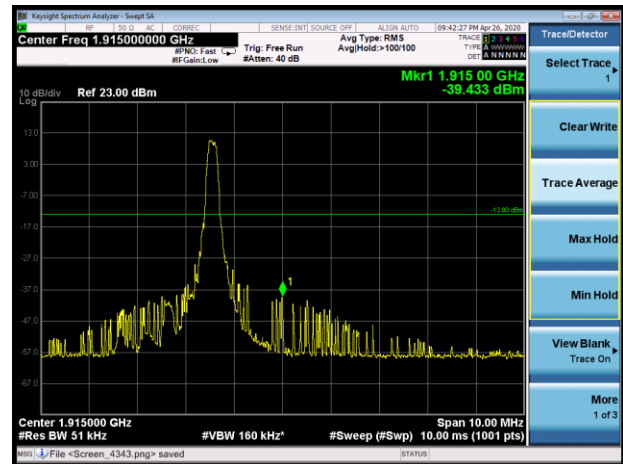

LTE Band 25 15MHz 16QAM 100%RB CH-Low

LTE Band 25 15MHz 16QAM 100%RB CH-High

LTE Band 25 20MHz 16QAM 1RB CH-Low

LTE Band 25 20MHz 16QAM 1RB CH-High

LTE Band 25 20MHz 16QAM 100%RB CH-Low

LTE Band 25 20MHz 16QAM 100%RB CH-High