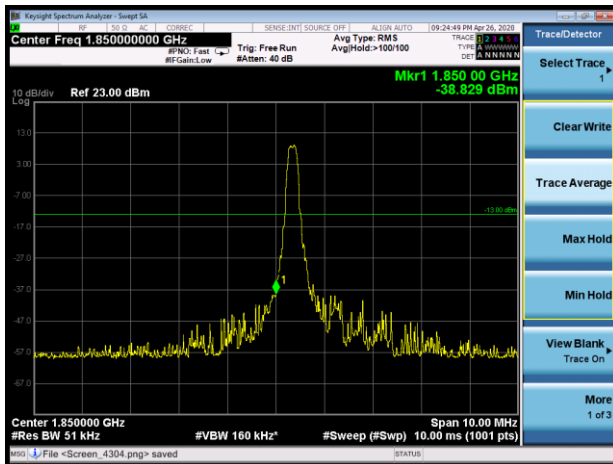

LTE Band 2 15MHz 16QAM 100%RB CH-Low

LTE Band 2 15MHz 16QAM 100%RB CH-High

LTE Band 2 20MHz 16QAM 1RB CH-Low

LTE Band 2 20MHz 16QAM 1RB CH-High

LTE Band 2 20MHz 16QAM 100%RB CH-Low

LTE Band 2 20MHz 16QAM 100%RB CH-High

LTE Band 25 1.4MHz QPSK 1RB CH-Low

LTE Band 25 1.4MHz QPSK 1RB CH-High

LTE Band 25 1.4MHz QPSK 100%RB CH-Low

LTE Band 25 1.4MHz QPSK 100%RB CH-High

LTE Band 25 3MHz QPSK 1RB CH-Low

LTE Band 25 3MHz QPSK 1RB CH-High

LTE Band 25 3MHz QPSK 100%RB CH-Low

LTE Band 25 3MHz QPSK 100%RB CH-High

LTE Band 25 5MHz QPSK 1RB CH-Low

LTE Band 25 5MHz QPSK 1RB CH-High

LTE Band 25 5MHz QPSK 100%RB CH-Low

LTE Band 25 5MHz QPSK 100%RB CH-High