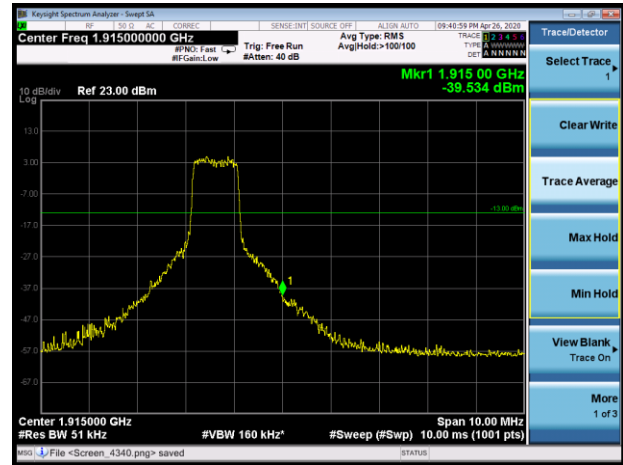

LTE Band 25 20MHz 16QAM 1RB CH-High