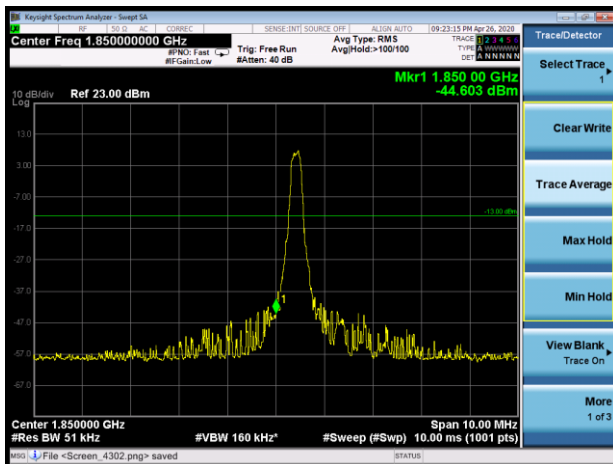

LTE Band 25 1.4MHz 16QAM 1RB CH-Low

LTE Band 25 1.4MHz 16QAM 1RB CH-High

LTE Band 25 1.4MHz 16QAM 100%RB CH-Low

LTE Band 25 1.4MHz 16QAM 100%RB CH-High

LTE Band 25 3MHz 16QAM 1RB CH-Low

LTE Band 25 3MHz 16QAM 1RB CH-High