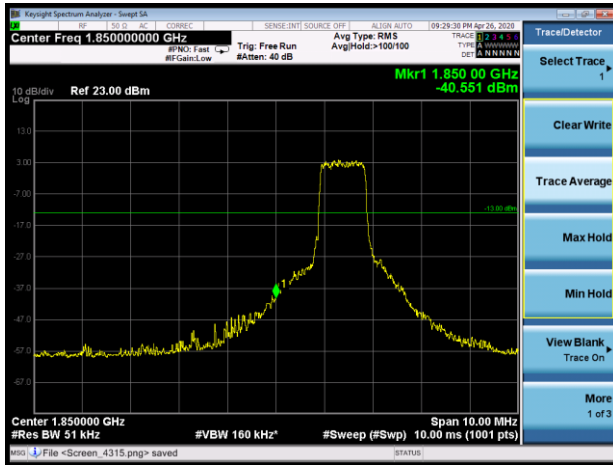

LTE Band 25 20MHz 16QAM 1RB CH-Low