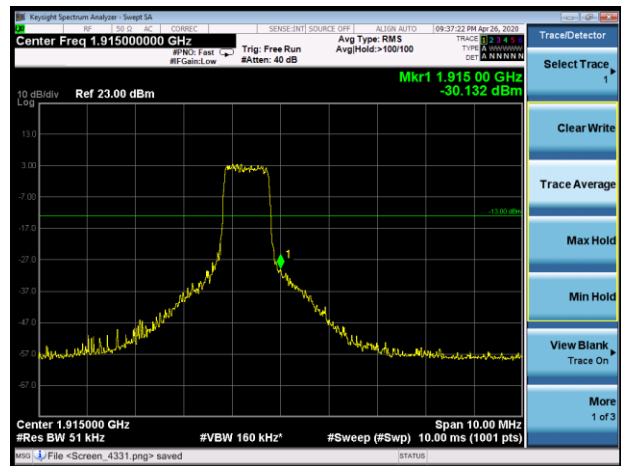

LTE Band 25 3MHz 16QAM 100%RB CH-Low

LTE Band 25 3MHz 16QAM 100%RB CH-High

LTE Band 25 5MHz 16QAM 1RB CH-Low

LTE Band 25 5MHz 16QAM 1RB CH-High

LTE Band 25 5MHz 16QAM 100%RB CH-Low

LTE Band 25 5MHz 16QAM 100%RB CH-High