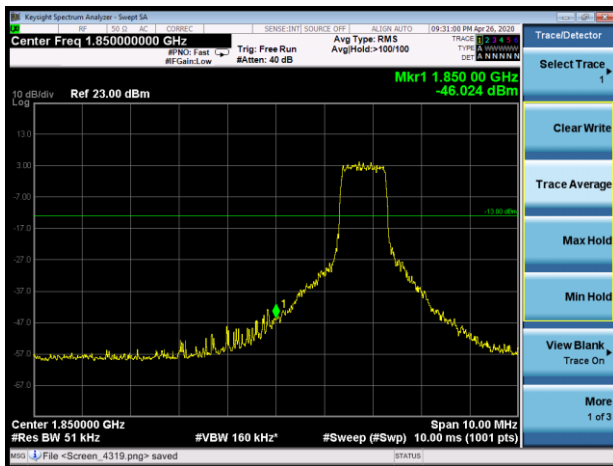

LTE Band 25 15MHz 16QAM 100%RB CH-Low

LTE Band 25 15MHz 16QAM 100%RB CH-High

LTE Band 25 20MHz 16QAM 1RB CH-Low

LTE Band 25 20MHz 16QAM 1RB CH-High

LTE Band 25 20MHz 16QAM 100%RB CH-Low

LTE Band 25 20MHz 16QAM 100%RB CH-High