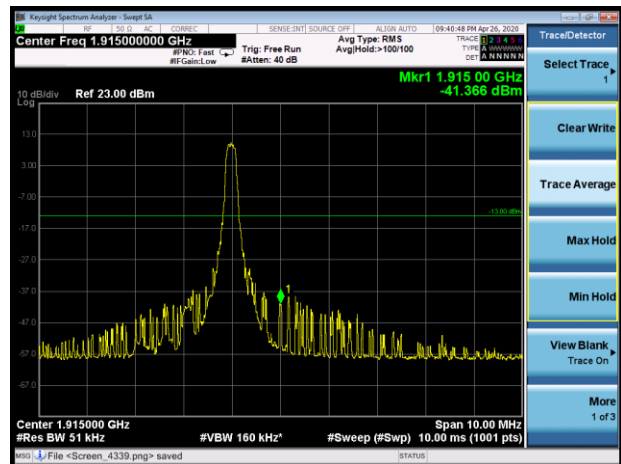

LTE Band 25 10MHz 16QAM 1RB CH-Low

LTE Band 25 10MHz 16QAM 1RB CH-High

LTE Band 25 10MHz 16QAM 100%RB CH-Low

LTE Band 25 10MHz 16QAM 100%RB CH-High

LTE Band 25 15MHz 16QAM 1RB CH-Low

LTE Band 25 15MHz 16QAM 1RB CH-High