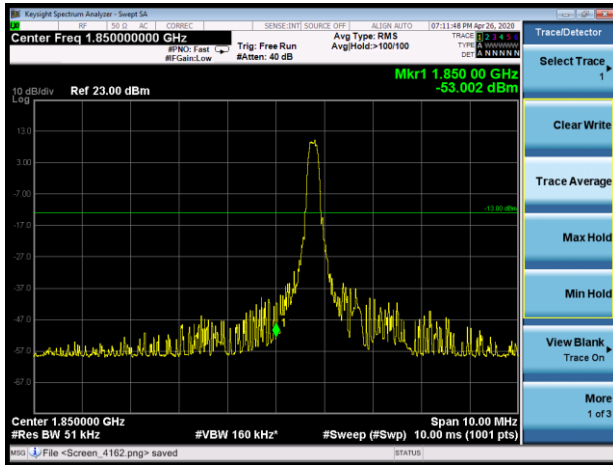

LTE Band 2 10MHz 16QAM 1RB CH-Low

LTE Band 2 10MHz 16QAM 1RB CH-High

LTE Band 2 10MHz 16QAM 100%RB CH-Low

LTE Band 2 10MHz 16QAM 100%RB CH-High

LTE Band 2 15MHz 16QAM 1RB CH-Low

LTE Band 2 15MHz 16QAM 1RB CH-High

LTE Band 2 15MHz 16QAM 100%RB CH-Low

LTE Band 2 15MHz 16QAM 100%RB CH-High

LTE Band 2 20MHz 16QAM 1RB CH-Low

LTE Band 2 20MHz 16QAM 1RB CH-High

LTE Band 2 20MHz 16QAM 100%RB CH-Low

LTE Band 2 20MHz 16QAM 100%RB CH-High