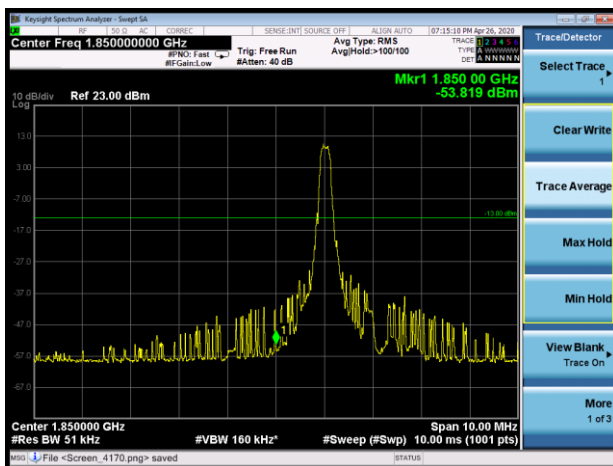

LTE Band 2 10MHz 16QAM 1RB CH-Low

LTE Band 2 10MHz 16QAM 1RB CH-High

LTE Band 2 10MHz 16QAM 100%RB CH-Low

LTE Band 2 10MHz 16QAM 100%RB CH-High

LTE Band 2 15MHz 16QAM 1RB CH-Low

LTE Band 2 15MHz 16QAM 1RB CH-High

LTE Band 2 15MHz 16QAM 100%RB CH-Low

LTE Band 2 15MHz 16QAM 100%RB CH-High

LTE Band 2 20MHz 16QAM 1RB CH-Low

LTE Band 2 20MHz 16QAM 1RB CH-High

LTE Band 2 20MHz 16QAM 100%RB CH-Low

LTE Band 2 20MHz 16QAM 100%RB CH-High