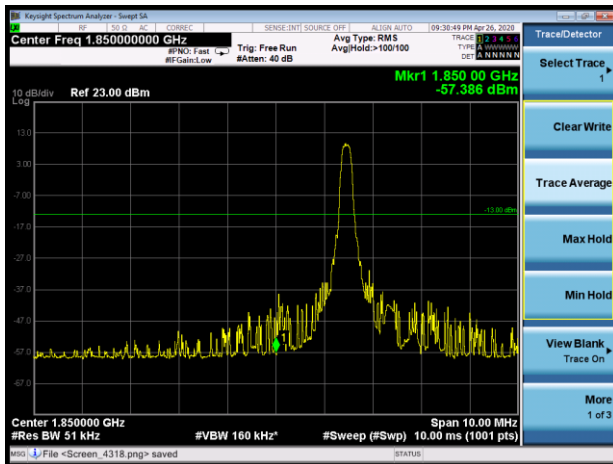

LTE Band 25 20MHz 16QAM 100%RB CH-Low