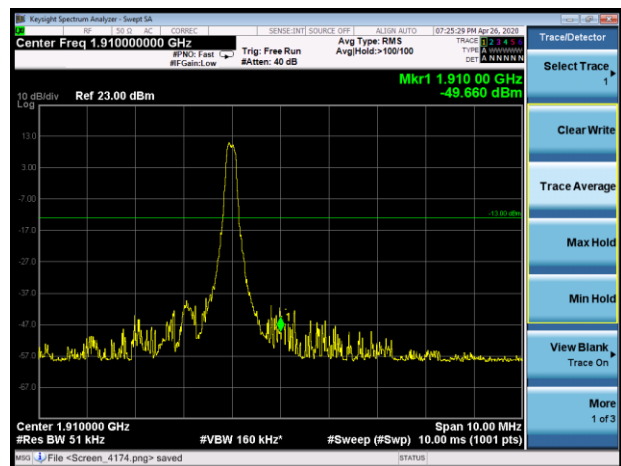

LTE Band 2 10MHz 16QAM 1RB CH-Low

LTE Band 2 10MHz 16QAM 1RB CH-High

LTE Band 2 10MHz 16QAM 100%RB CH-Low

LTE Band 2 10MHz 16QAM 100%RB CH-High

LTE Band 2 15MHz 16QAM 1RB CH-Low

LTE Band 2 15MHz 16QAM 1RB CH-High

LTE Band 2 15MHz 16QAM 100%RB CH-Low

LTE Band 2 15MHz 16QAM 100%RB CH-High

LTE Band 2 20MHz 16QAM 1RB CH-Low

LTE Band 2 20MHz 16QAM 1RB CH-High

LTE Band 2 20MHz 16QAM 100%RB CH-Low

LTE Band 2 20MHz 16QAM 100%RB CH-High

LTE Band 25 1.4MHz QPSK 1RB CH-Low

LTE Band 25 1.4MHz QPSK 1RB CH-High

LTE Band 25 1.4MHz QPSK 100%RB CH-Low

LTE Band 25 1.4MHz QPSK 100%RB CH-High

LTE Band 25 3MHz QPSK 1RB CH-Low

LTE Band 25 3MHz QPSK 1RB CH-High