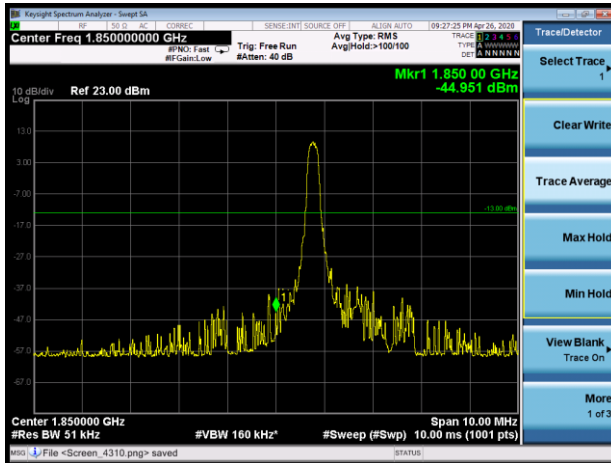

LTE Band 25 3MHz 16QAM 100%RB CH-Low

LTE Band 25 3MHz 16QAM 100%RB CH-High

LTE Band 25 5MHz 16QAM 1RB CH-Low

LTE Band 25 5MHz 16QAM 1RB CH-High

LTE Band 25 5MHz 16QAM 100%RB CH-Low

LTE Band 25 5MHz 16QAM 100%RB CH-High

LTE Band 25 10MHz 16QAM 1RB CH-Low

LTE Band 25 10MHz 16QAM 1RB CH-High

LTE Band 25 10MHz 16QAM 100%RB CH-Low

LTE Band 25 10MHz 16QAM 100%RB CH-High

LTE Band 25 15MHz 16QAM 1RB CH-Low

LTE Band 25 15MHz 16QAM 1RB CH-High