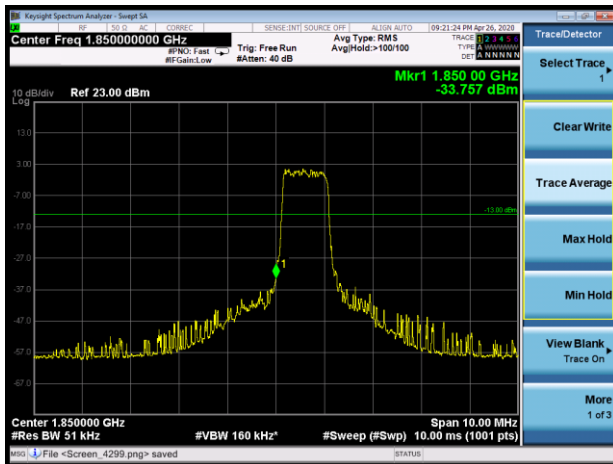

LTE Band 25 1.4MHz 16QAM 100%RB CH-Low