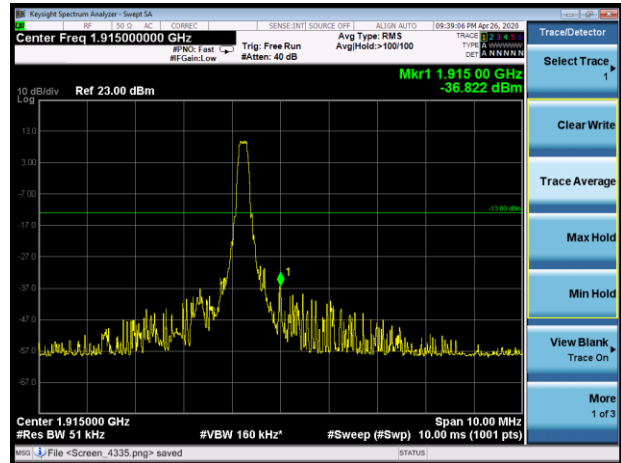

LTE Band 25 10MHz 16QAM 1RB CH-High