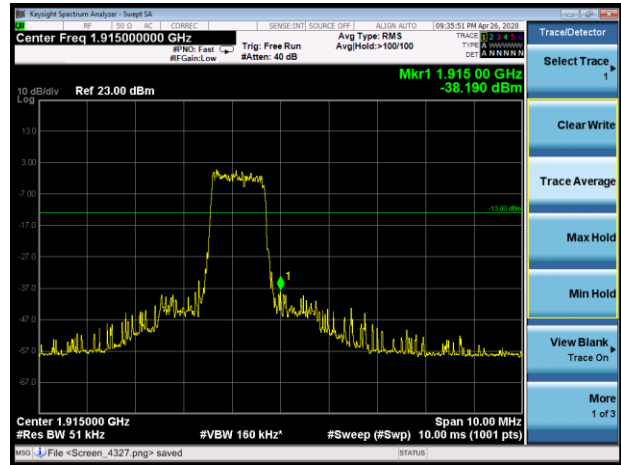

LTE Band 25 3MHz 16QAM 100%RB CH-High