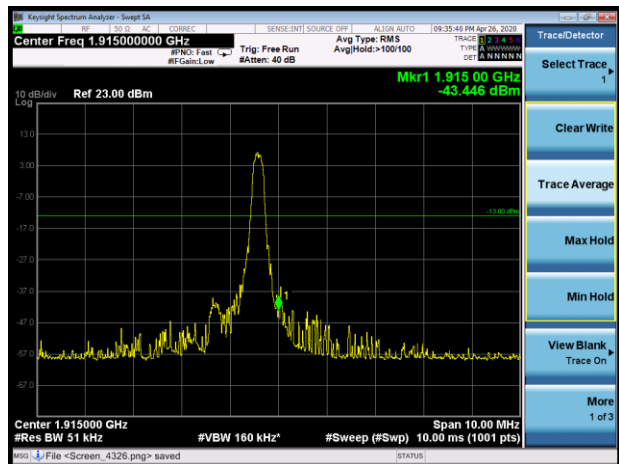

LTE Band 25 1.4MHz 16QAM 1RB CH-Low

LTE Band 25 1.4MHz 16QAM 1RB CH-High

LTE Band 25 1.4MHz 16QAM 100%RB CH-Low

LTE Band 25 1.4MHz 16QAM 100%RB CH-High

LTE Band 25 3MHz 16QAM 1RB CH-Low

LTE Band 25 3MHz 16QAM 1RB CH-High