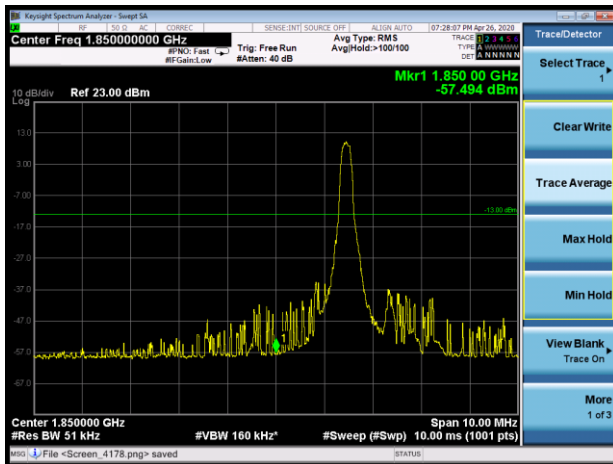

LTE Band 2 10MHz 16QAM 1RB CH-Low

LTE Band 2 10MHz 16QAM 1RB CH-High

LTE Band 2 10MHz 16QAM 100%RB CH-Low

LTE Band 2 10MHz 16QAM 100%RB CH-High

LTE Band 2 15MHz 16QAM 1RB CH-Low

LTE Band 2 15MHz 16QAM 1RB CH-High

LTE Band 2 15MHz 16QAM 100%RB CH-Low

LTE Band 2 15MHz 16QAM 100%RB CH-High

LTE Band 2 20MHz 16QAM 1RB CH-Low

LTE Band 2 20MHz 16QAM 1RB CH-High

LTE Band 2 20MHz 16QAM 100%RB CH-Low

LTE Band 2 20MHz 16QAM 100%RB CH-High