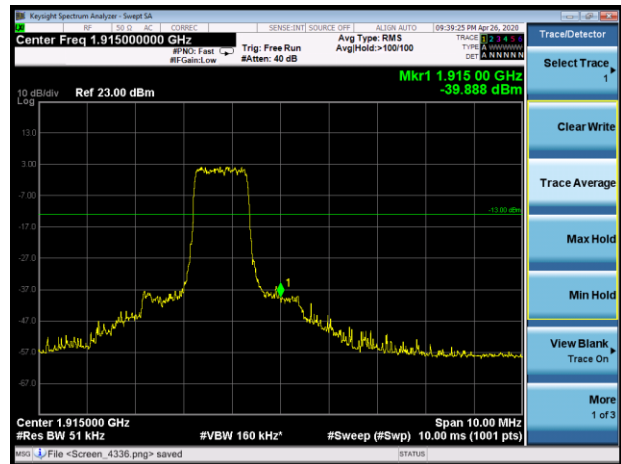

LTE Band 25 10MHz 16QAM 1RB CH-Low

LTE Band 25 10MHz 16QAM 1RB CH-High

LTE Band 25 10MHz 16QAM 100%RB CH-Low

LTE Band 25 10MHz 16QAM 100%RB CH-High

LTE Band 25 15MHz 16QAM 1RB CH-Low

LTE Band 25 15MHz 16QAM 1RB CH-High