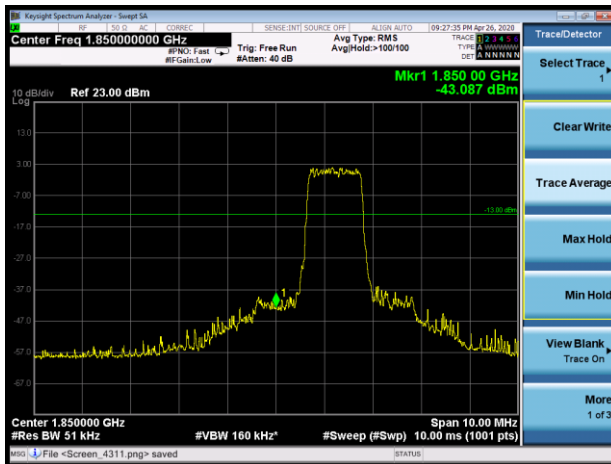

LTE Band 25 10MHz 16QAM 100%RB CH-Low