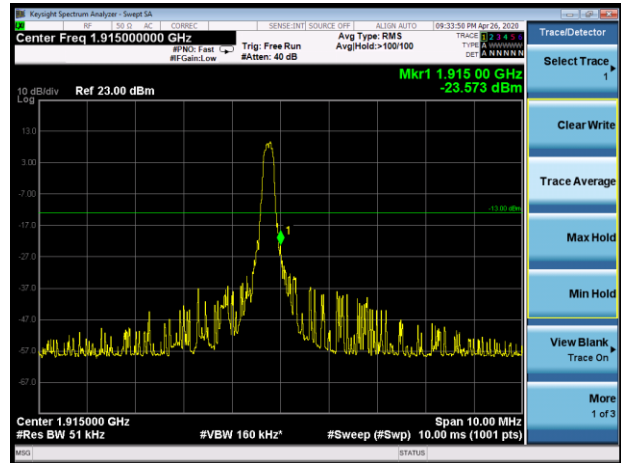

LTE Band 2 10MHz 16QAM 1RB CH-Low

LTE Band 2 10MHz 16QAM 1RB CH-High

LTE Band 2 10MHz 16QAM 100%RB CH-Low

LTE Band 2 10MHz 16QAM 100%RB CH-High

LTE Band 2 15MHz 16QAM 1RB CH-Low

LTE Band 2 15MHz 16QAM 1RB CH-High

LTE Band 2 15MHz 16QAM 100%RB CH-Low

LTE Band 2 15MHz 16QAM 100%RB CH-High

LTE Band 2 20MHz 16QAM 1RB CH-Low

LTE Band 2 20MHz 16QAM 1RB CH-High

LTE Band 2 20MHz 16QAM 100%RB CH-Low

LTE Band 2 20MHz 16QAM 100%RB CH-High

LTE Band 25 1.4MHz QPSK 1RB CH-Low

LTE Band 25 1.4MHz QPSK 1RB CH-High

LTE Band 25 1.4MHz QPSK 100%RB CH-Low

LTE Band 25 1.4MHz QPSK 100%RB CH-High

LTE Band 25 3MHz QPSK 1RB CH-Low

LTE Band 25 3MHz QPSK 1RB CH-High