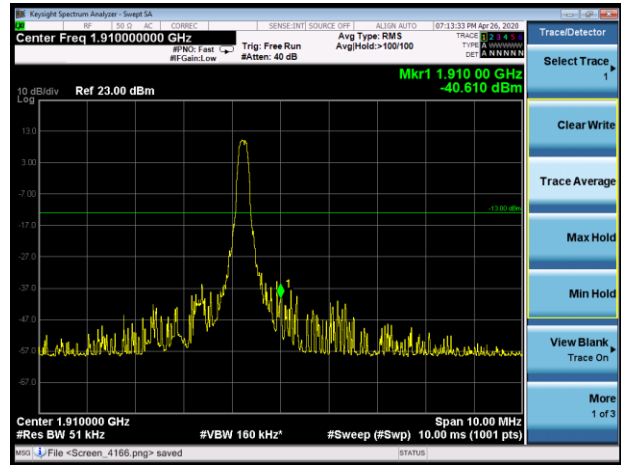

LTE Band 2 10MHz 16QAM 1RB CH-Low

LTE Band 2 10MHz 16QAM 1RB CH-High

LTE Band 2 10MHz 16QAM 100%RB CH-Low

LTE Band 2 10MHz 16QAM 100%RB CH-High

LTE Band 2 15MHz 16QAM 1RB CH-Low

LTE Band 2 15MHz 16QAM 1RB CH-High

LTE Band 2 15MHz 16QAM 100%RB CH-Low

LTE Band 2 15MHz 16QAM 100%RB CH-High

LTE Band 2 20MHz 16QAM 1RB CH-Low

LTE Band 2 20MHz 16QAM 1RB CH-High

LTE Band 2 20MHz 16QAM 100%RB CH-Low

LTE Band 2 20MHz 16QAM 100%RB CH-High

LTE Band 25 1.4MHz QPSK 1RB CH-Low

LTE Band 25 1.4MHz QPSK 1RB CH-High

LTE Band 25 1.4MHz QPSK 100%RB CH-Low

LTE Band 25 1.4MHz QPSK 100%RB CH-High

LTE Band 25 3MHz QPSK 1RB CH-Low

LTE Band 25 3MHz QPSK 1RB CH-High