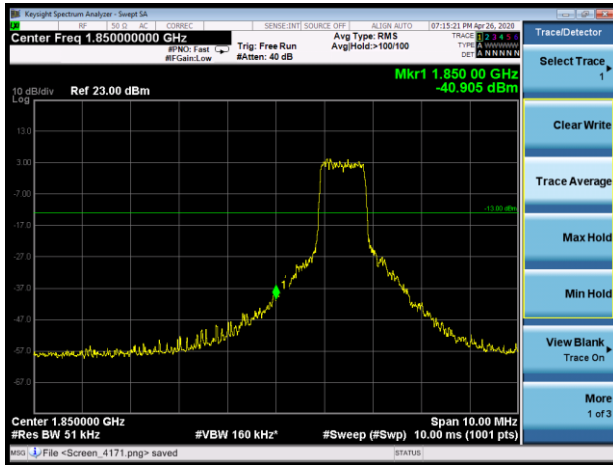

LTE Band 2 10MHz 16QAM 1RB CH-Low

LTE Band 2 10MHz 16QAM 1RB CH-High

LTE Band 2 10MHz 16QAM 100%RB CH-Low

LTE Band 2 10MHz 16QAM 100%RB CH-High

LTE Band 2 15MHz 16QAM 1RB CH-Low

LTE Band 2 15MHz 16QAM 1RB CH-High

LTE Band 2 15MHz 16QAM 100%RB CH-Low

LTE Band 2 15MHz 16QAM 100%RB CH-High

LTE Band 2 20MHz 16QAM 1RB CH-Low

LTE Band 2 20MHz 16QAM 1RB CH-High

LTE Band 2 20MHz 16QAM 100%RB CH-Low

LTE Band 2 20MHz 16QAM 100%RB CH-High