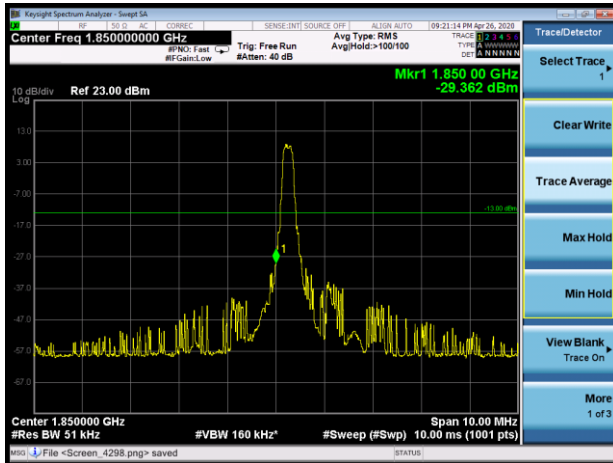

LTE Band 25 1.4MHz 16QAM 1RB CH-Low