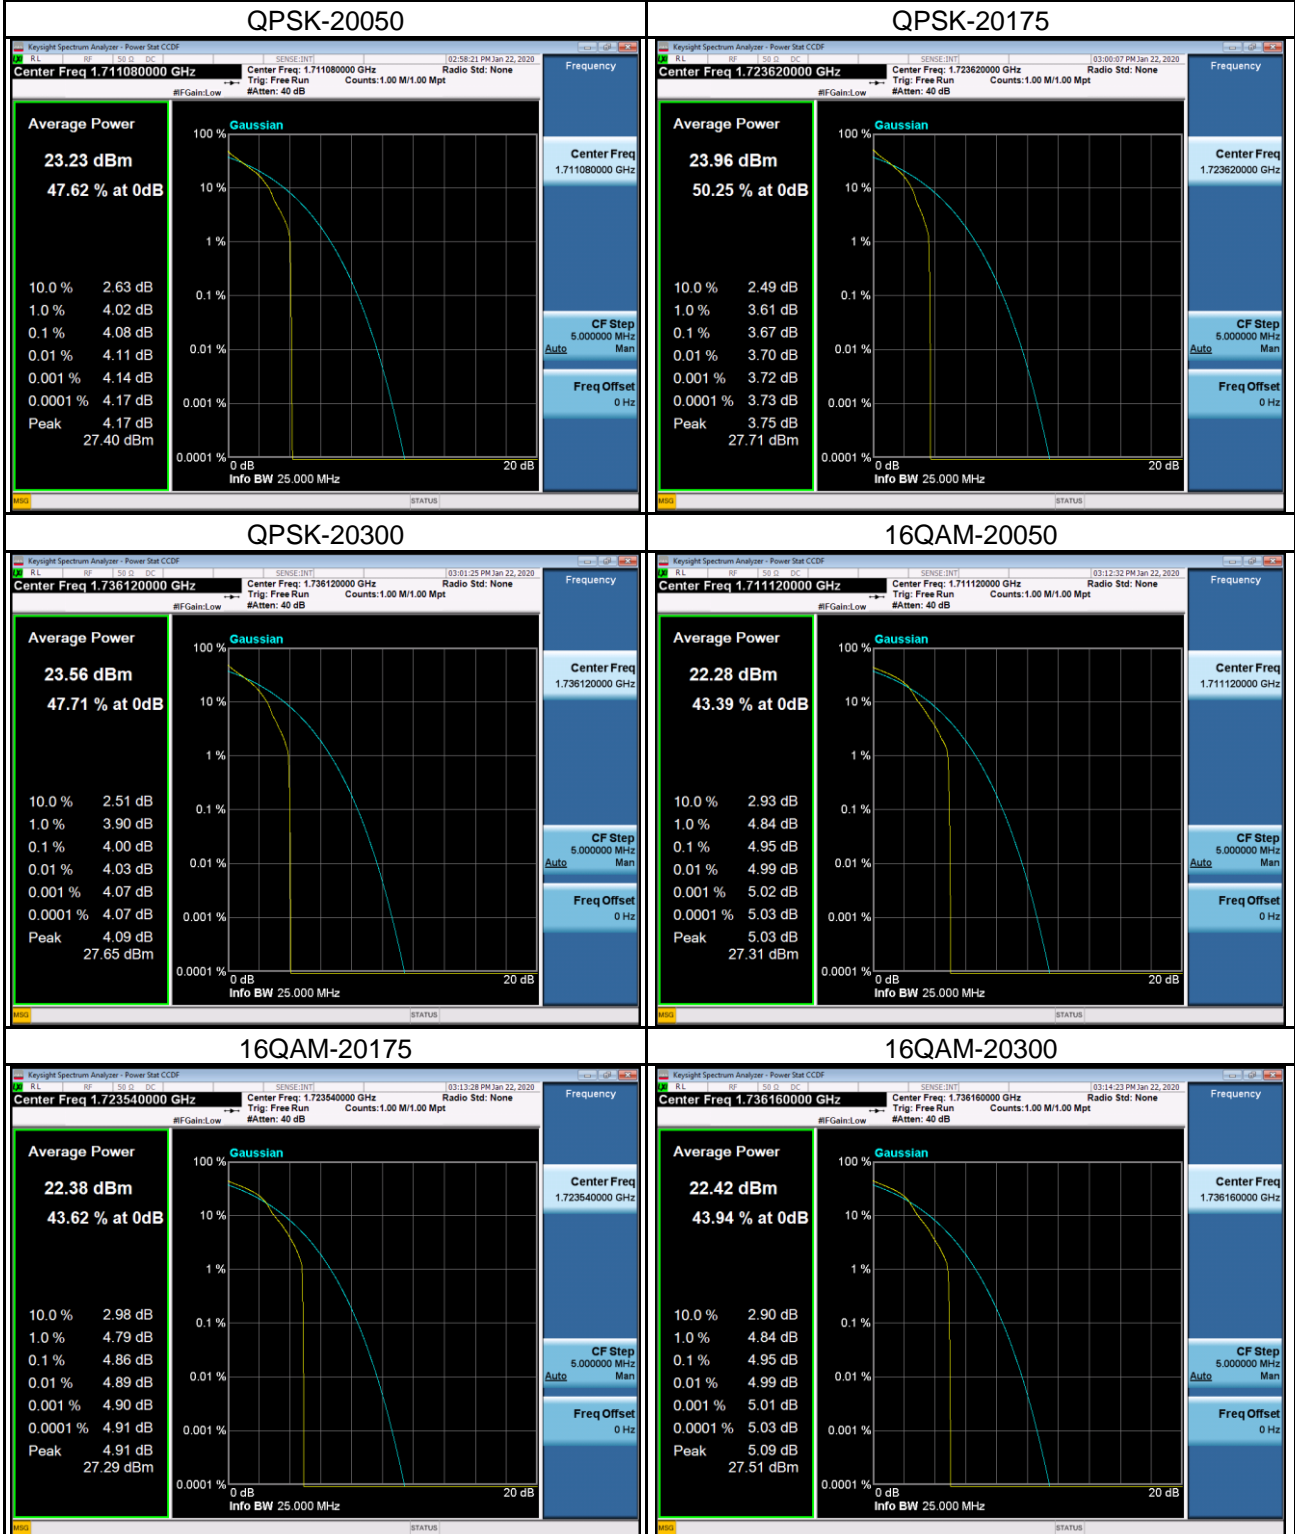

LTE Band 4 Spectrum Plot_5M

LTE Band 4 Spectrum Plot_10M

LTE Band 4 Spectrum Plot_15M

LTE Band 4 Spectrum Plot_20M

LTE Band 7 Spectrum Plot_5M

LTE Band 7 Spectrum Plot_10M

LTE Band 7 Spectrum Plot_15M

LTE Band 7 Spectrum Plot_20M

LTE Band 12 Spectrum Plot_1.4M

LTE Band 12 Spectrum Plot_3M

LTE Band 12 Spectrum Plot_5M