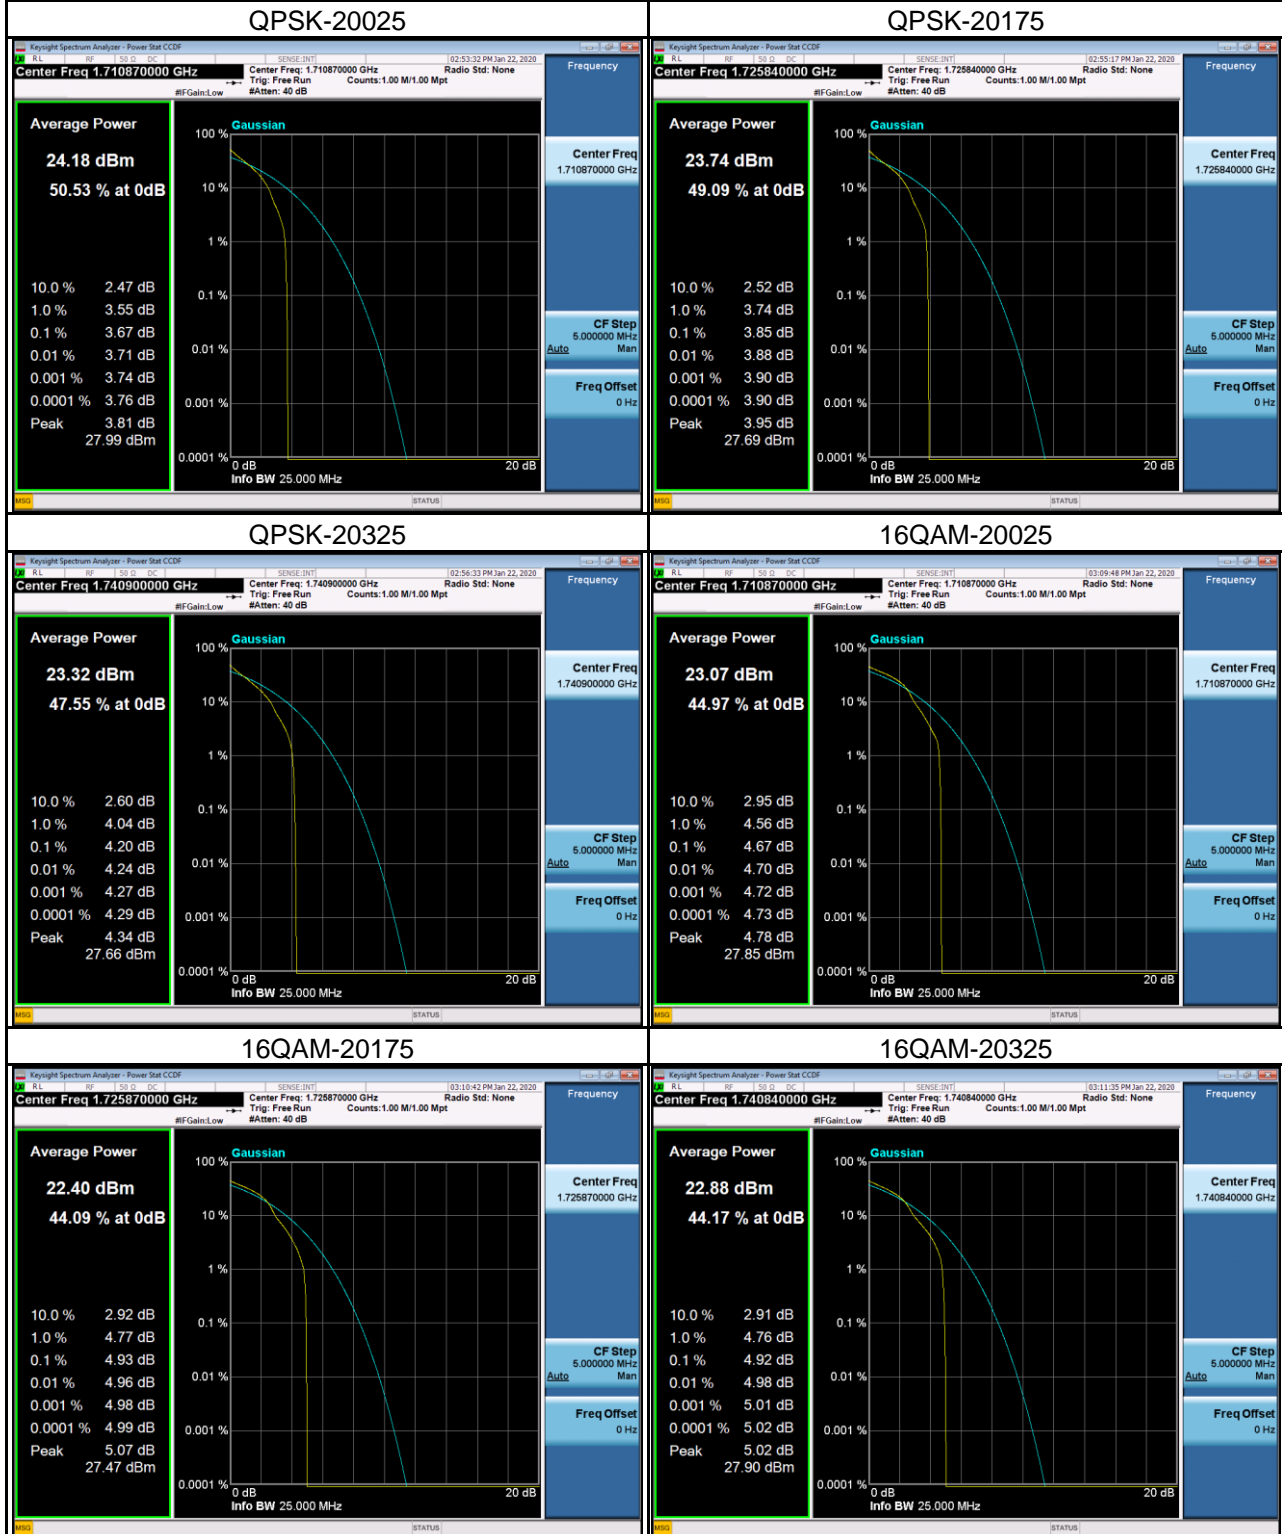

LTE Band 4 Spectrum Plot_5M

LTE Band 4 Spectrum Plot_10M

LTE Band 4 Spectrum Plot_15M

LTE Band 4 Spectrum Plot_20M

LTE Band 7 Spectrum Plot_5M

LTE Band 7 Spectrum Plot_10M

LTE Band 7 Spectrum Plot_15M

LTE Band 7 Spectrum Plot_20M

LTE Band 12 Spectrum Plot_1.4M

LTE Band 12 Spectrum Plot_3M

LTE Band 12 Spectrum Plot_5M