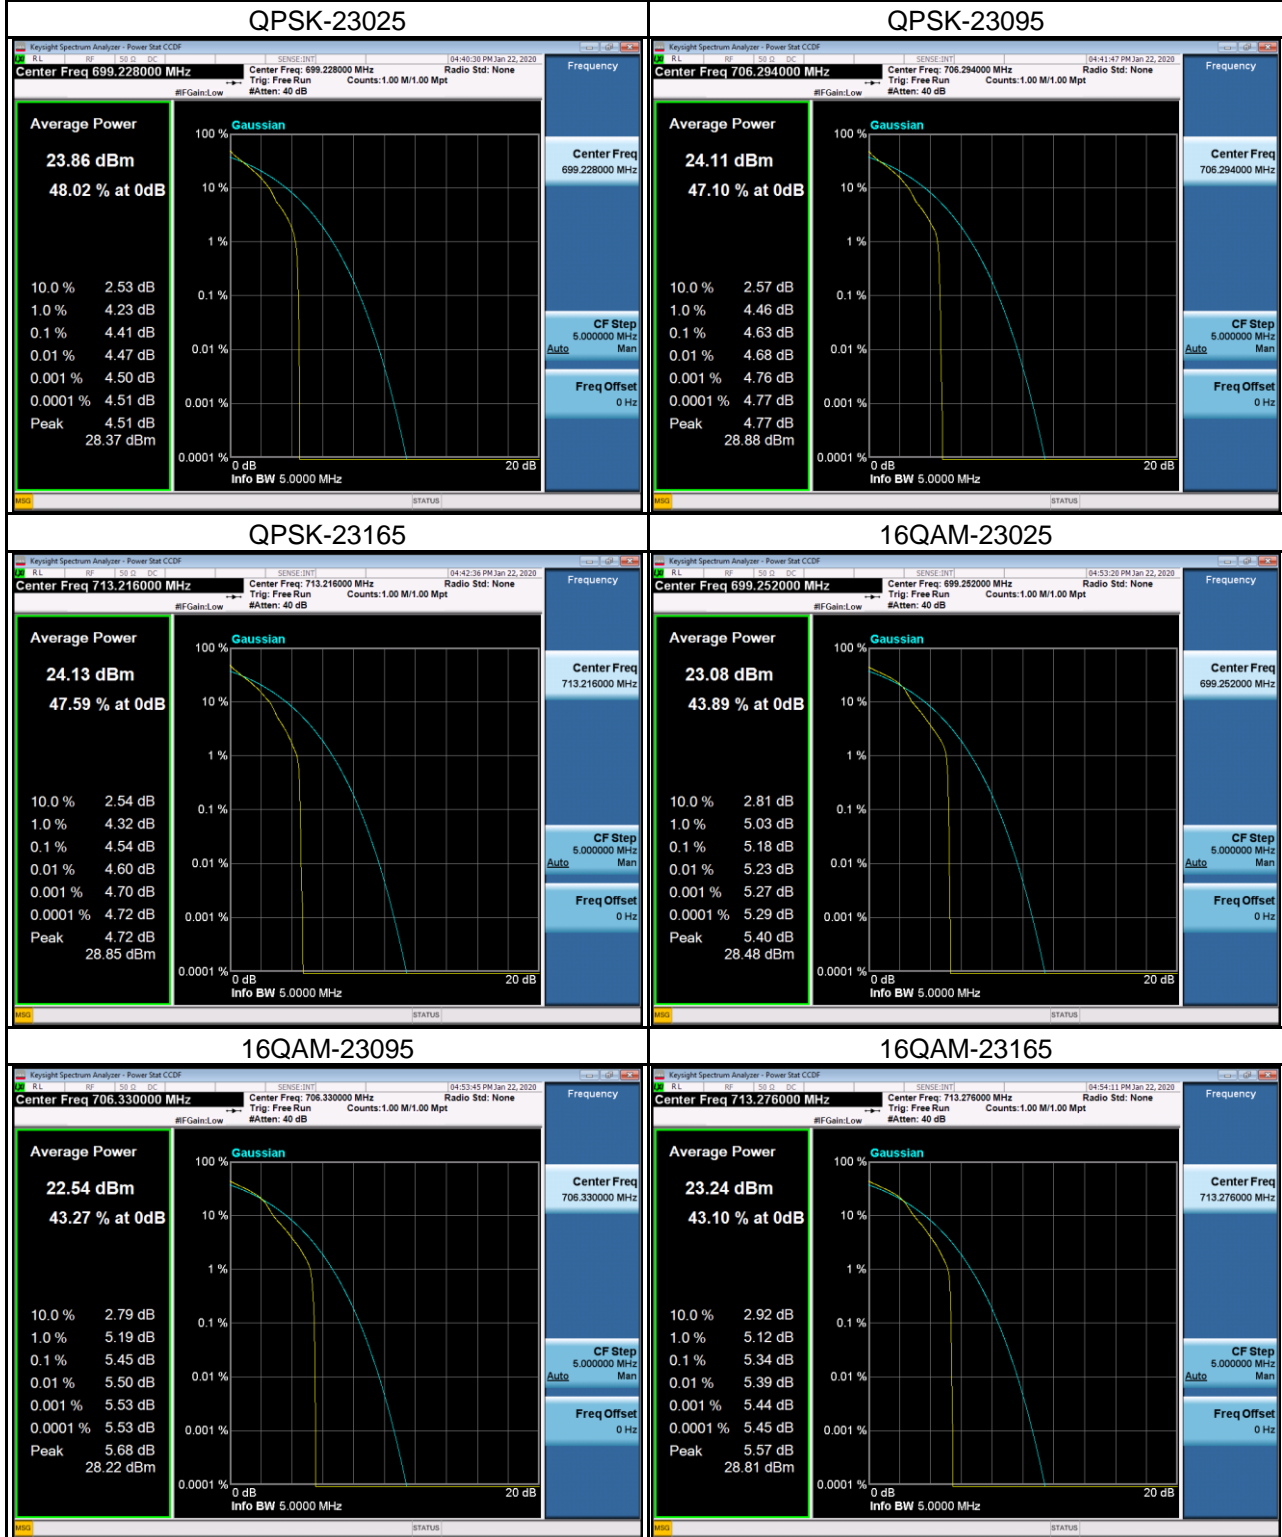

LTE Band 4 Spectrum Plot_5M

LTE Band 4 Spectrum Plot_10M

LTE Band 4 Spectrum Plot_15M

LTE Band 4 Spectrum Plot_20M

LTE Band 7 Spectrum Plot_5M

LTE Band 7 Spectrum Plot_10M

LTE Band 7 Spectrum Plot_15M

LTE Band 7 Spectrum Plot_20M

LTE Band 12 Spectrum Plot_1.4M

LTE Band 12 Spectrum Plot_3M

LTE Band 12 Spectrum Plot_5M