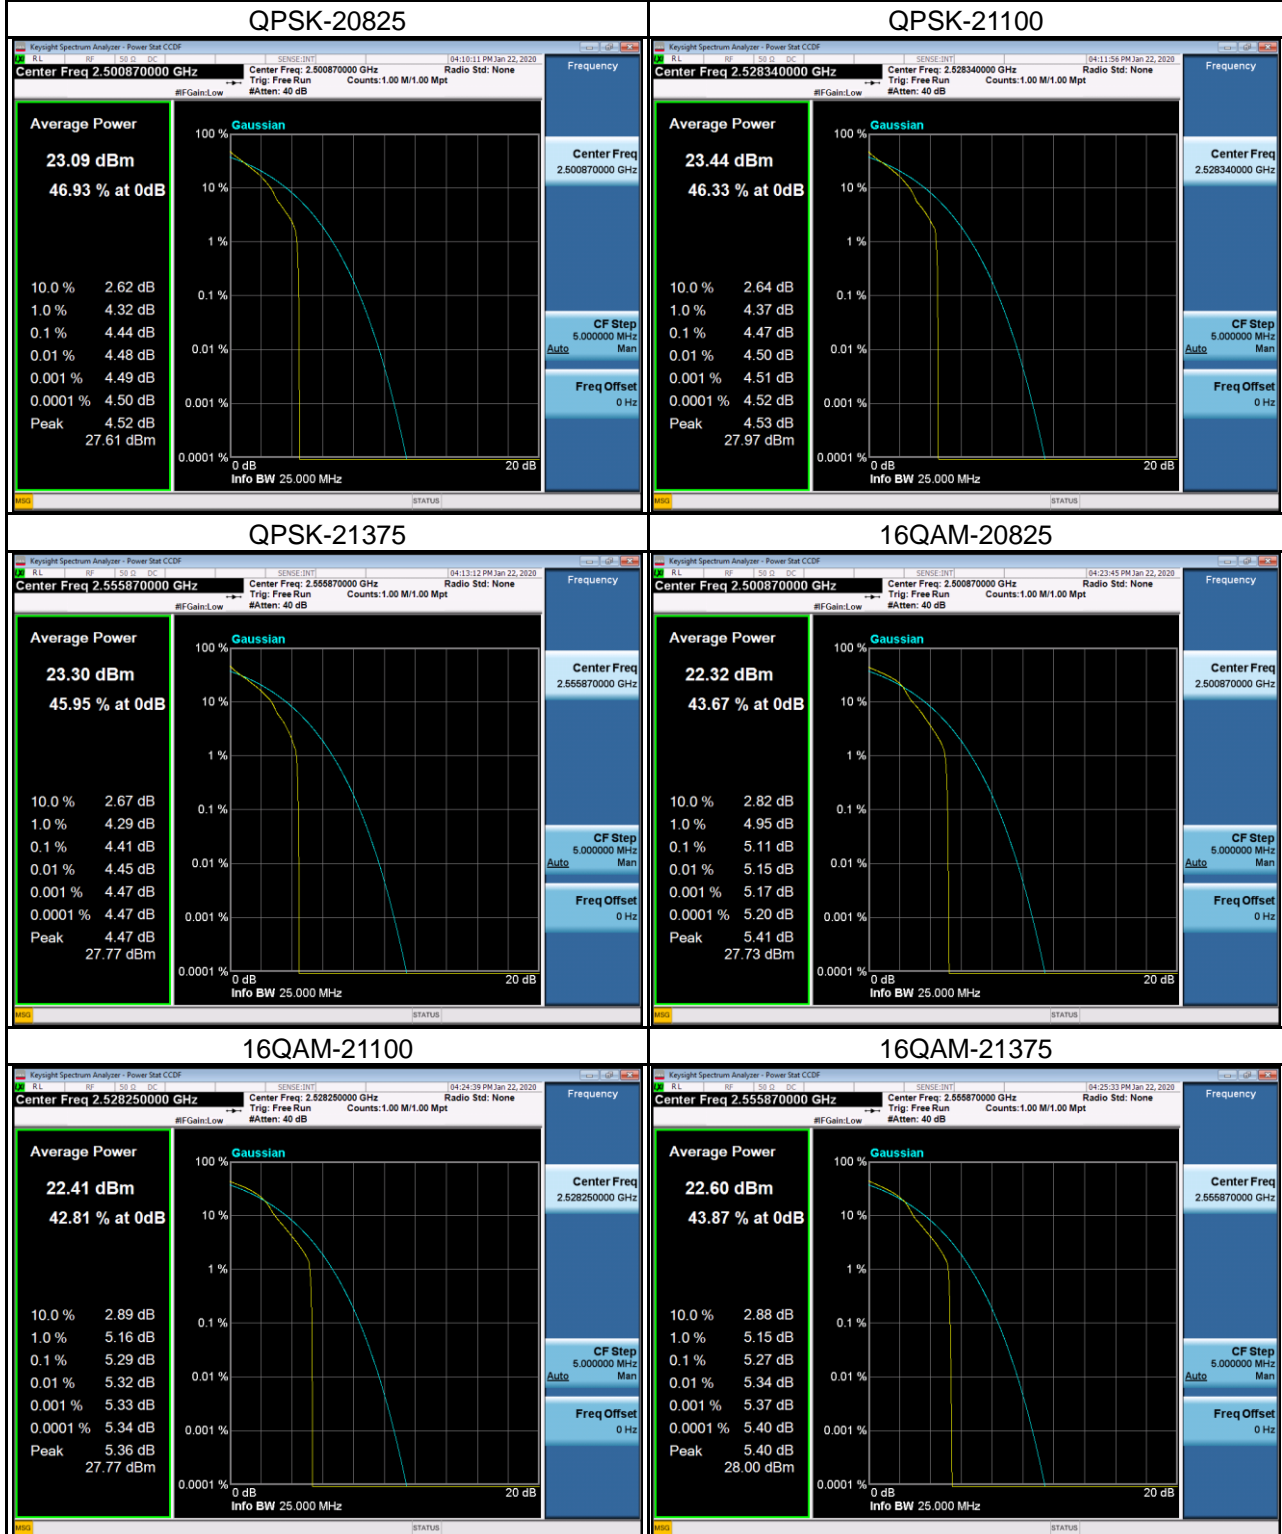

LTE Band 4 Spectrum Plot_5M

LTE Band 4 Spectrum Plot_10M

LTE Band 4 Spectrum Plot_15M

LTE Band 4 Spectrum Plot_20M

LTE Band 7 Spectrum Plot_5M

LTE Band 7 Spectrum Plot_10M

LTE Band 7 Spectrum Plot_15M

LTE Band 7 Spectrum Plot_20M

LTE Band 12 Spectrum Plot_1.4M

LTE Band 12 Spectrum Plot_3M

LTE Band 12 Spectrum Plot_5M