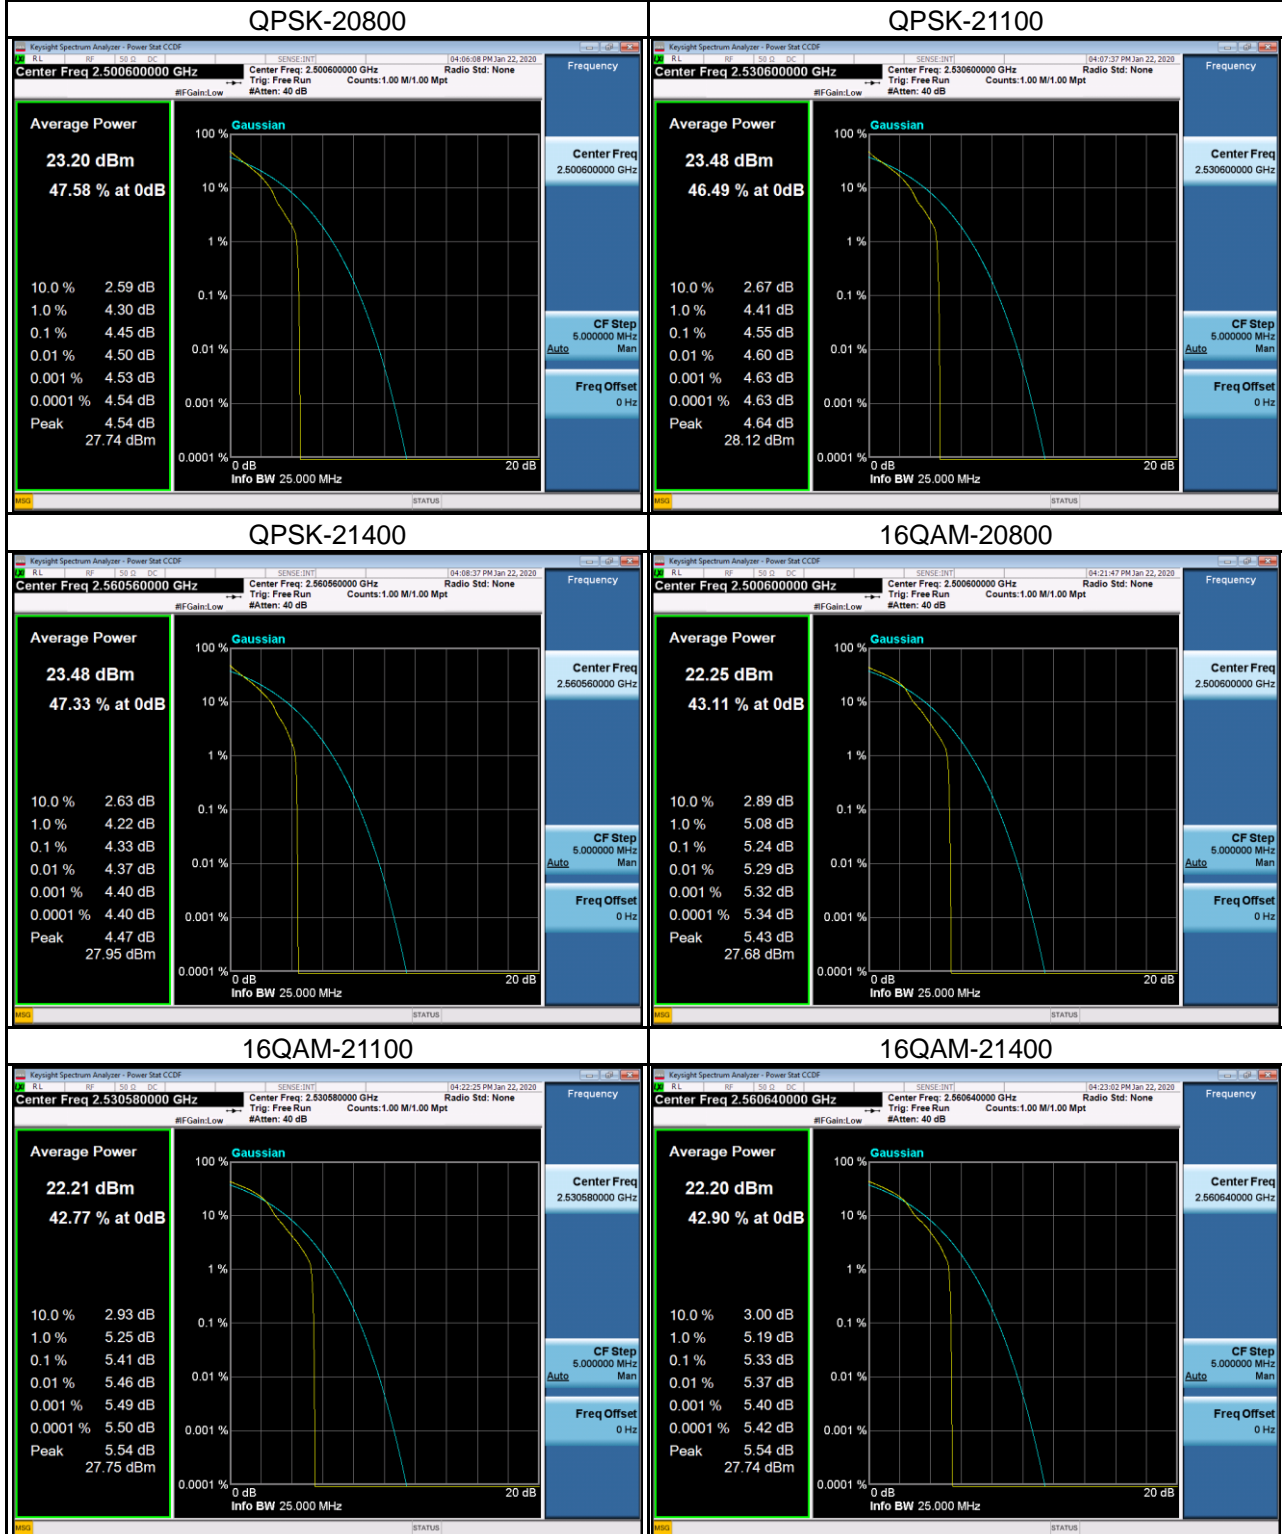

LTE Band 4 Spectrum Plot_5M

LTE Band 4 Spectrum Plot_10M

LTE Band 4 Spectrum Plot_15M

LTE Band 4 Spectrum Plot_20M

LTE Band 7 Spectrum Plot_5M

LTE Band 7 Spectrum Plot_10M

LTE Band 7 Spectrum Plot_15M

LTE Band 7 Spectrum Plot_20M

LTE Band 12 Spectrum Plot_1.4M

LTE Band 12 Spectrum Plot_3M

LTE Band 12 Spectrum Plot_5M