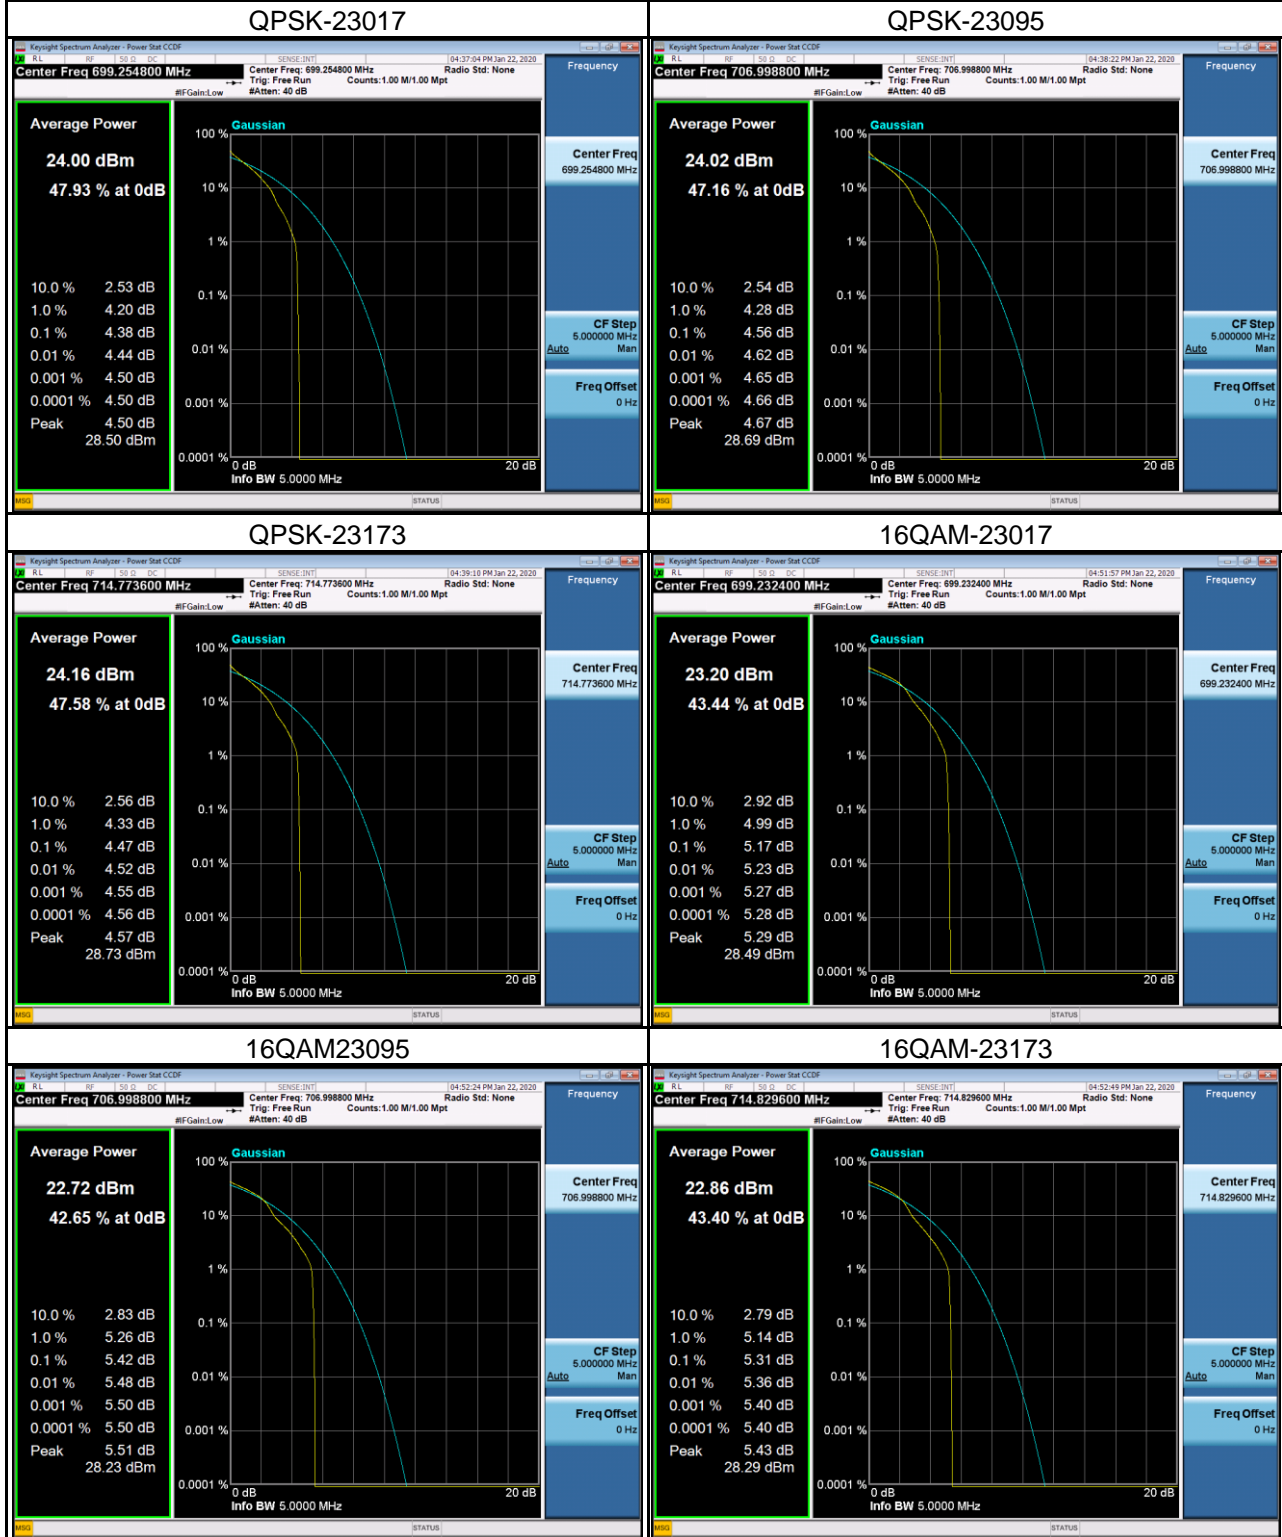

LTE Band 4 Spectrum Plot_5M

LTE Band 4 Spectrum Plot_10M

LTE Band 4 Spectrum Plot_15M

LTE Band 4 Spectrum Plot_20M

LTE Band 7 Spectrum Plot_5M

LTE Band 7 Spectrum Plot_10M

LTE Band 7 Spectrum Plot_15M

LTE Band 7 Spectrum Plot_20M

LTE Band 12 Spectrum Plot_1.4M

LTE Band 12 Spectrum Plot_3M

LTE Band 12 Spectrum Plot_5M