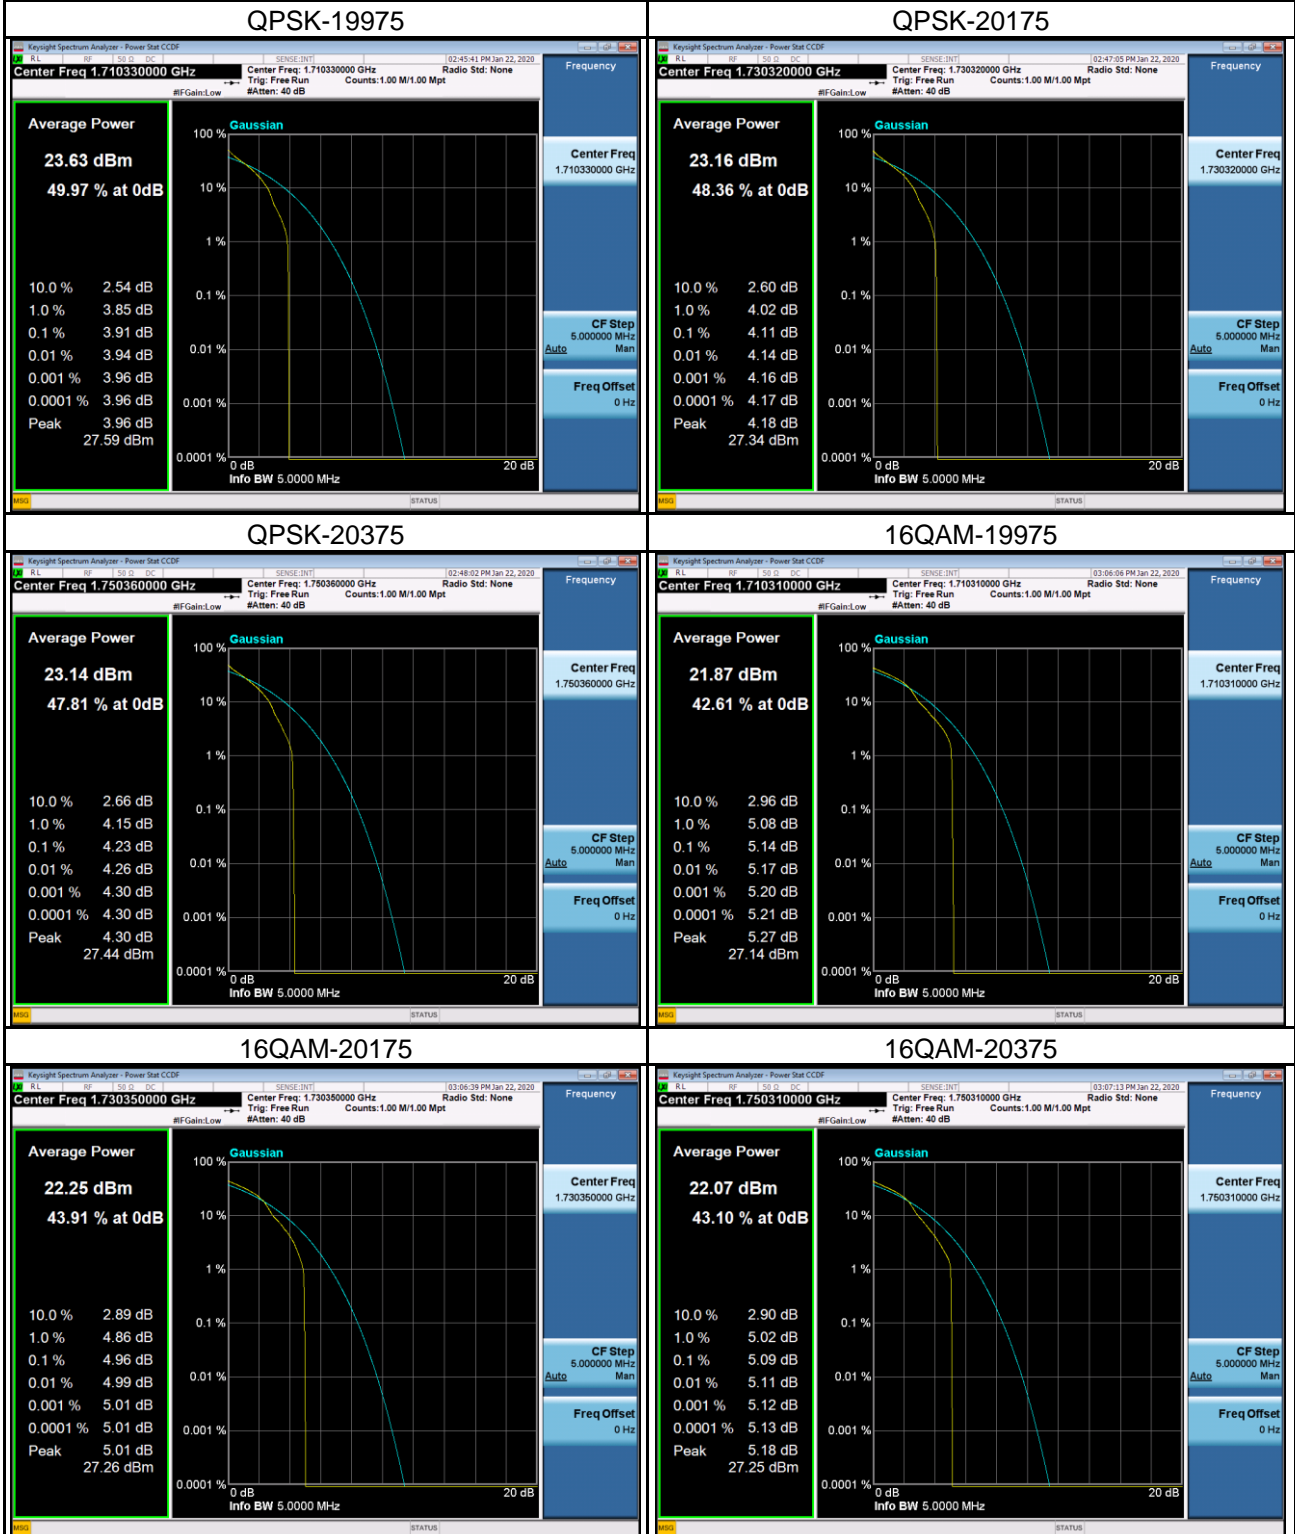

LTE Band 4 Spectrum Plot_5M

LTE Band 4 Spectrum Plot_10M

LTE Band 4 Spectrum Plot_15M

LTE Band 4 Spectrum Plot_20M

LTE Band 7 Spectrum Plot_5M

LTE Band 7 Spectrum Plot_10M

LTE Band 7 Spectrum Plot_15M

LTE Band 7 Spectrum Plot_20M

LTE Band 12 Spectrum Plot_1.4M

LTE Band 12 Spectrum Plot_3M

LTE Band 12 Spectrum Plot_5M