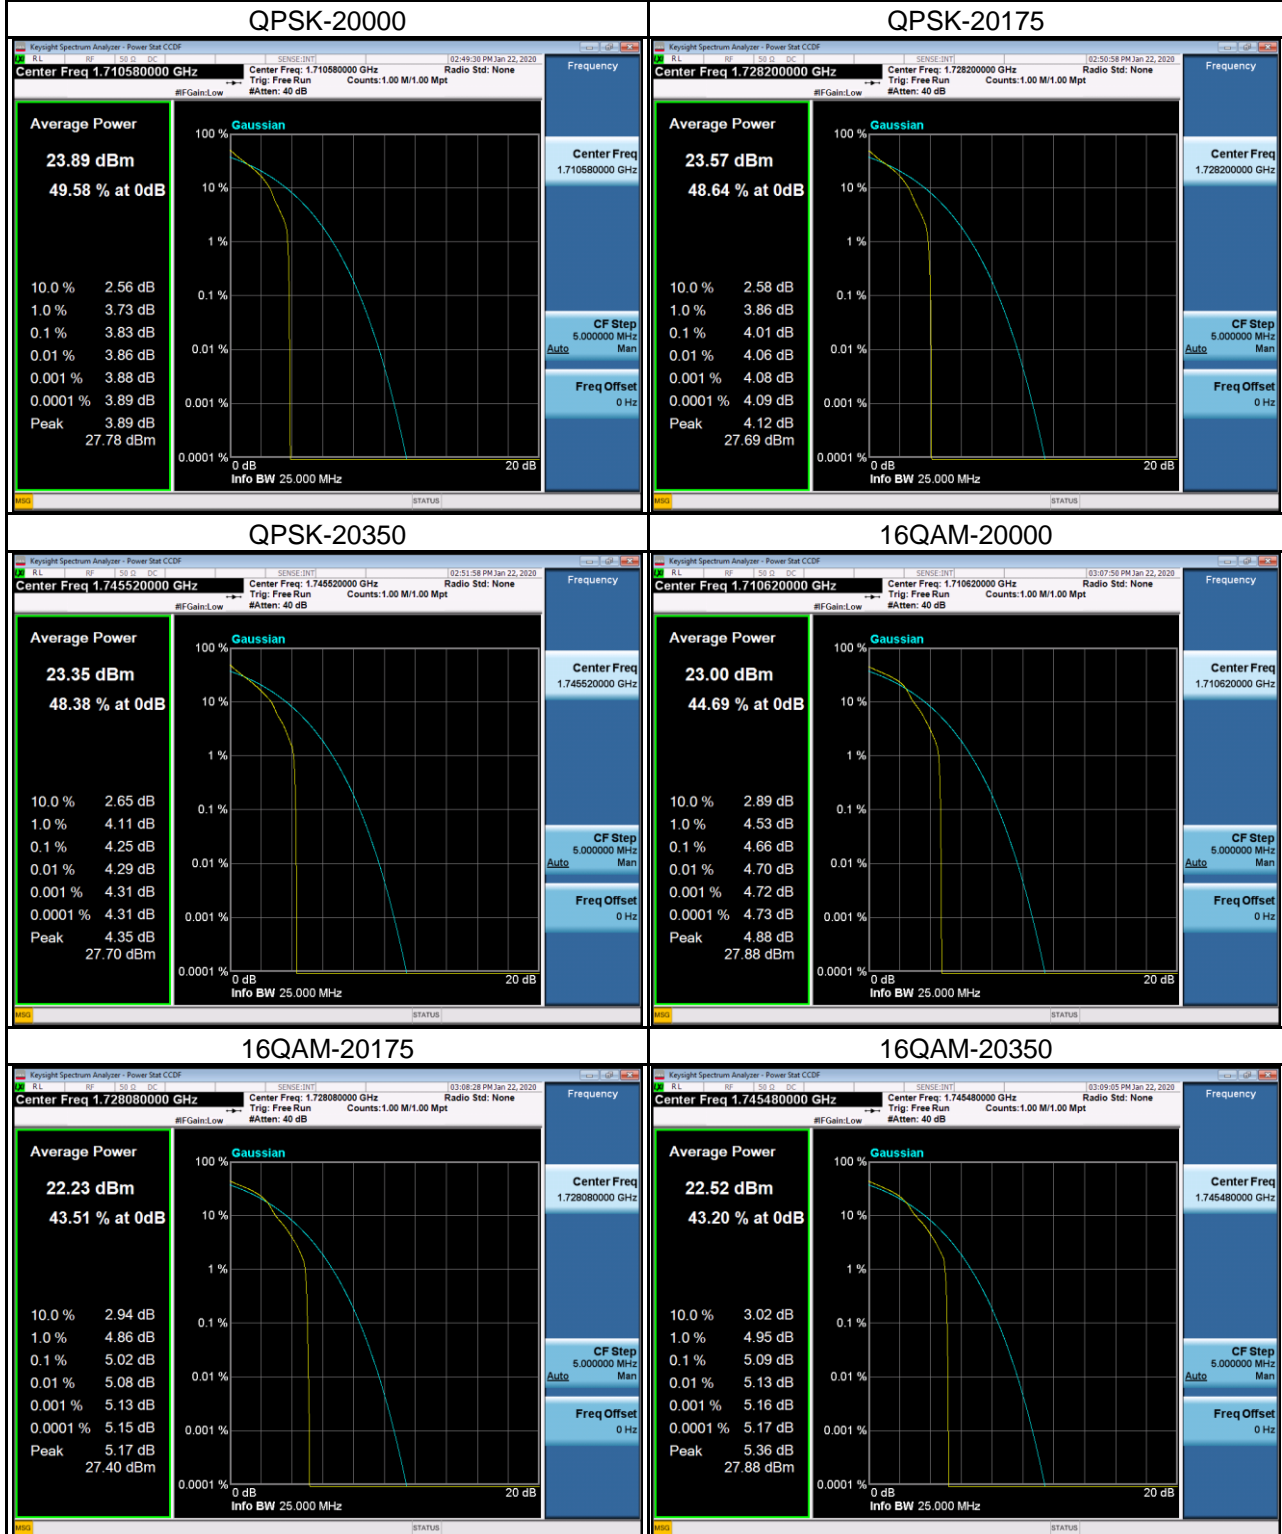

LTE Band 4 Spectrum Plot_5M

LTE Band 4 Spectrum Plot_10M

LTE Band 4 Spectrum Plot_15M

LTE Band 4 Spectrum Plot_20M

LTE Band 7 Spectrum Plot_5M

LTE Band 7 Spectrum Plot_10M

LTE Band 7 Spectrum Plot_15M

LTE Band 7 Spectrum Plot_20M

LTE Band 12 Spectrum Plot_1.4M

LTE Band 12 Spectrum Plot_3M

LTE Band 12 Spectrum Plot_5M