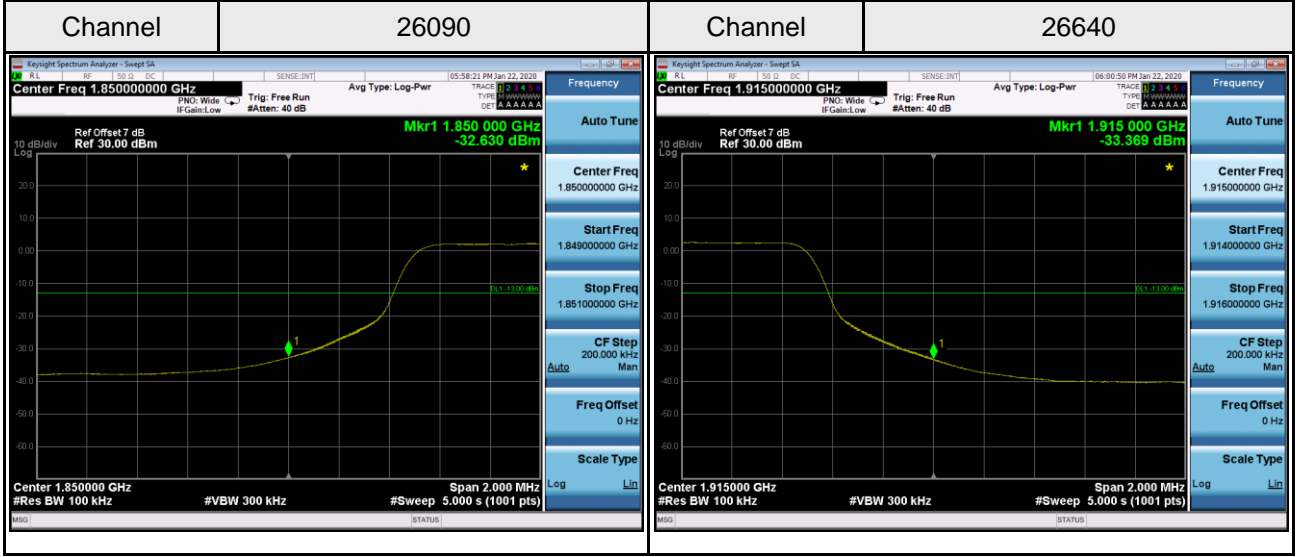

LTE Band 25_5M

25RB#0

LTE Band 25_10M

50RB#0

LTE Band 25_15M

75RB#0

LTE Band 25_20M

100RB#0

APPENDIX G - PEAK TO AVERAGE RATIO

LTE Band 2 Spectrum Plot_1.4M

LTE Band 2 Spectrum Plot_3M

LTE Band 2 Spectrum Plot_5M

LTE Band 2 Spectrum Plot_10M

LTE Band 2 Spectrum Plot_15M

LTE Band 2 Spectrum Plot_20M

LTE Band 25 Spectrum Plot_1.4M