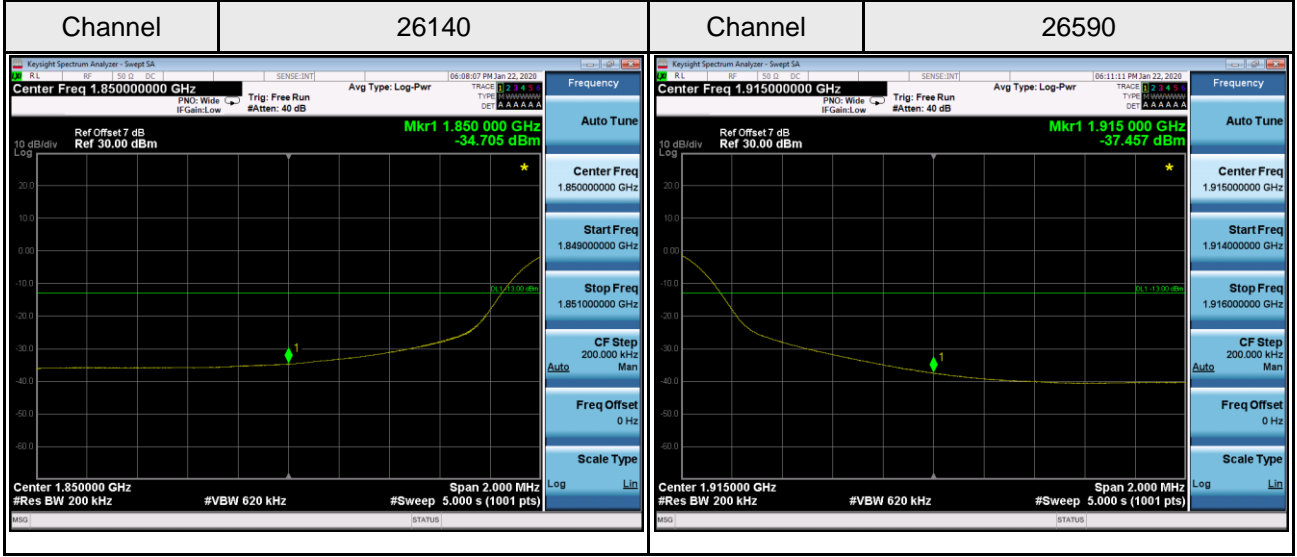

LTE Band 25_5M

25RB#0

LTE Band 25_10M

50RB#0

LTE Band 25_15M

75RB#0

LTE Band 25_20M

100RB#0

APPENDIX G - PEAK TO AVERAGE RATIO

LTE Band 2 Spectrum Plot_1.4M

LTE Band 2 Spectrum Plot_3M

LTE Band 2 Spectrum Plot_5M

LTE Band 2 Spectrum Plot_10M

LTE Band 2 Spectrum Plot_15M

LTE Band 2 Spectrum Plot_20M

LTE Band 25 Spectrum Plot_1.4M