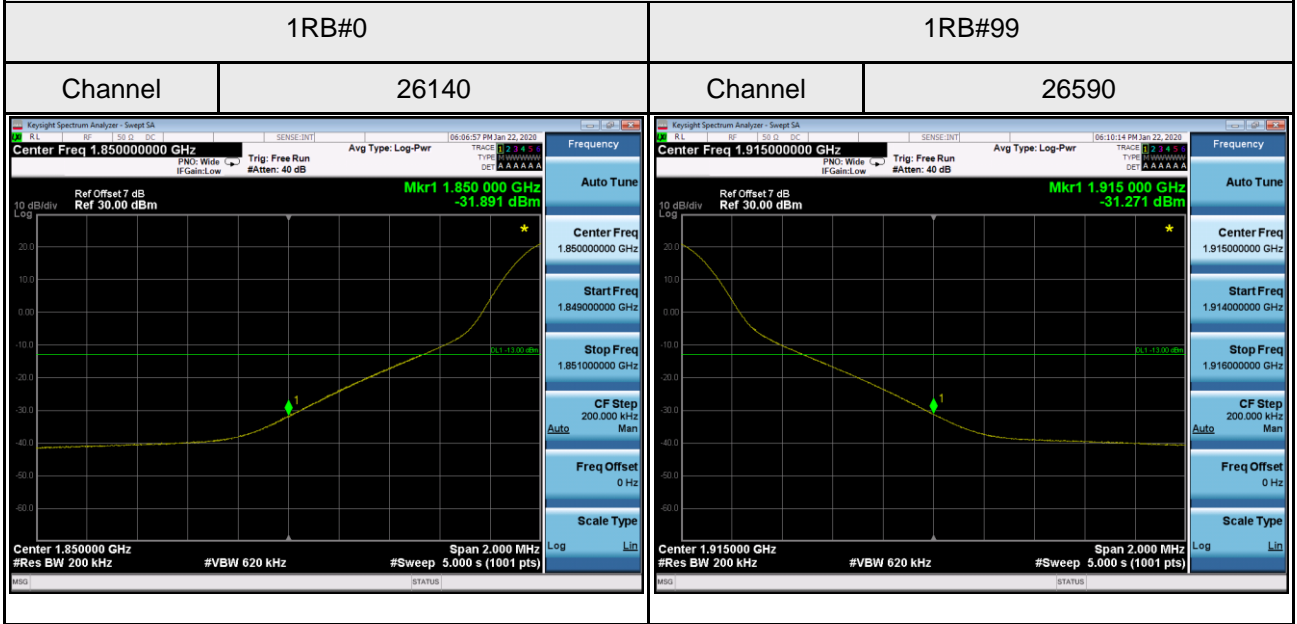

LTE Band 25_5M

25RB#0

LTE Band 25_10M

50RB#0

LTE Band 25_15M

75RB#0

LTE Band 25_20M

100RB#0

APPENDIX G - PEAK TO AVERAGE RATIO

LTE Band 2 Spectrum Plot_1.4M

LTE Band 2 Spectrum Plot_3M

LTE Band 2 Spectrum Plot_5M

LTE Band 2 Spectrum Plot_10M

LTE Band 2 Spectrum Plot_15M

LTE Band 2 Spectrum Plot_20M

LTE Band 25 Spectrum Plot_1.4M