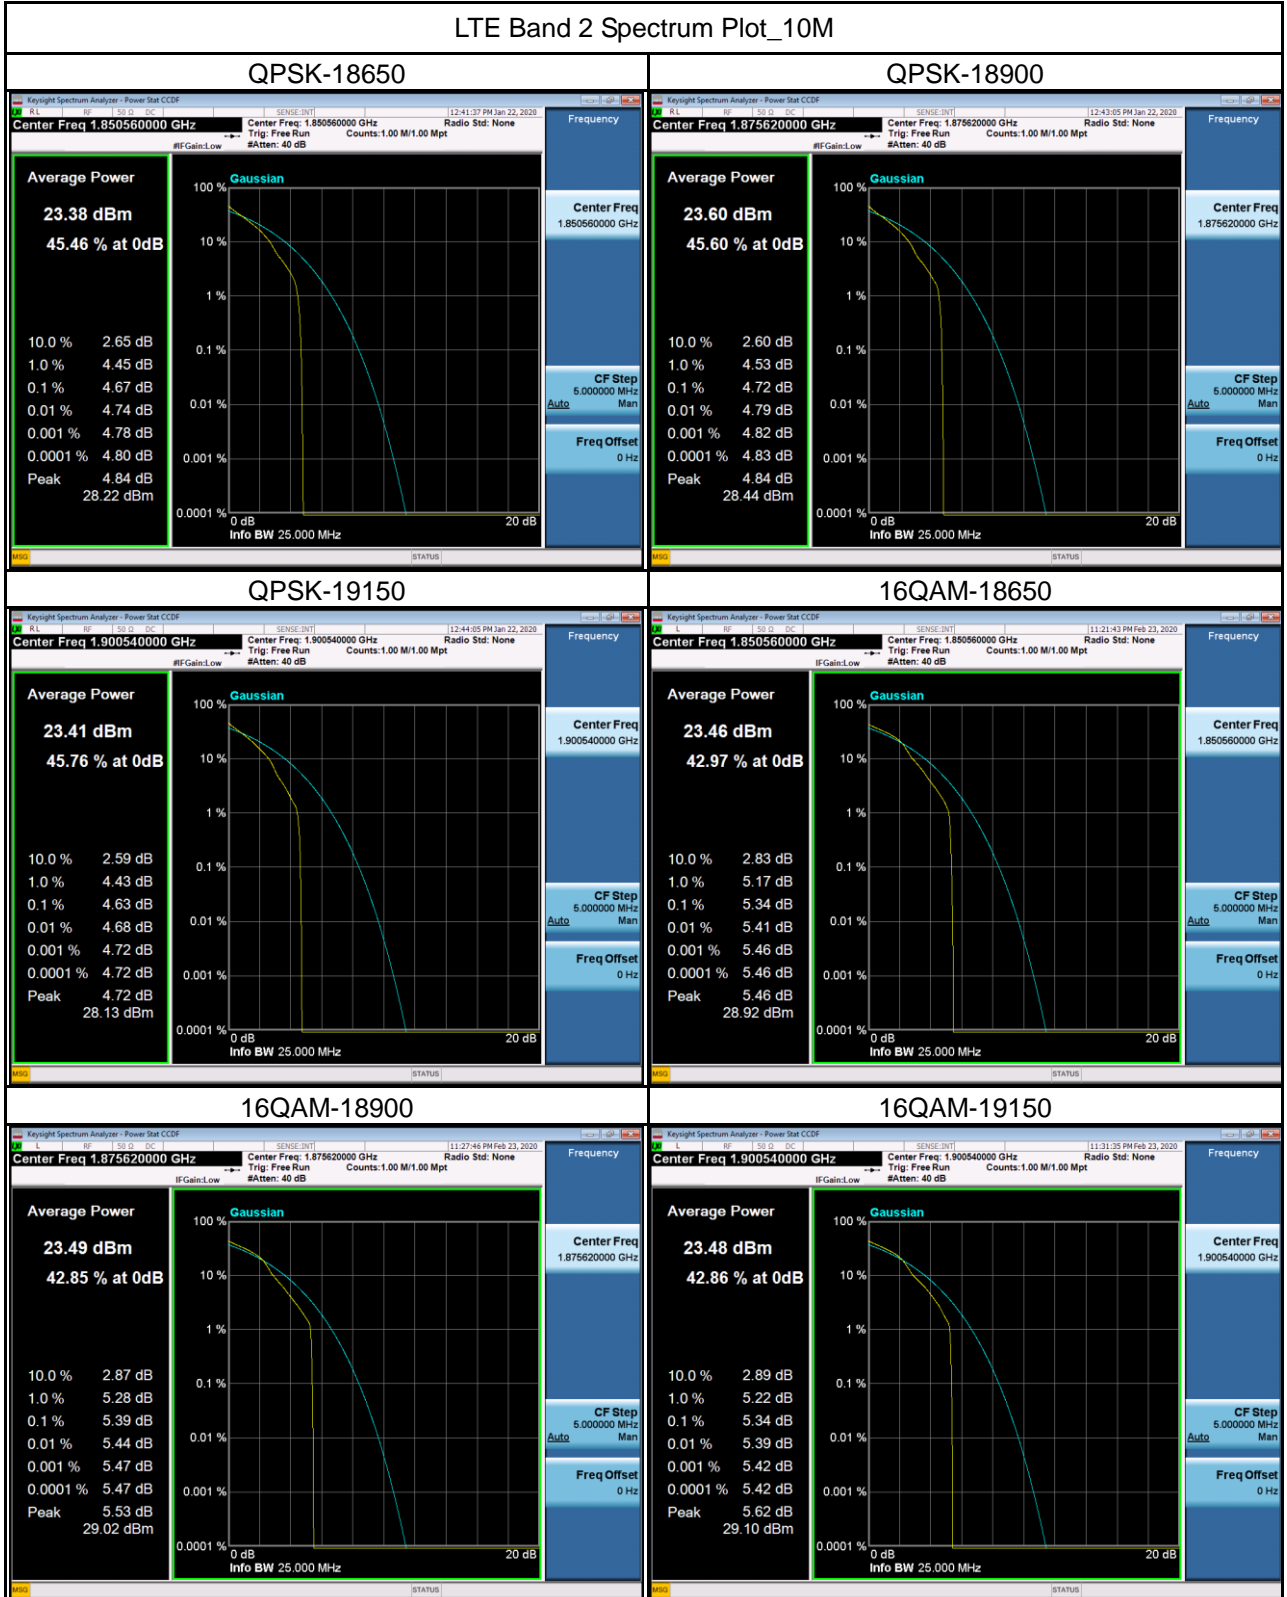

LTE Band 25_5M

25RB#0

LTE Band 25_10M

50RB#0

LTE Band 25_15M

75RB#0

LTE Band 25_20M

100RB#0

APPENDIX G - PEAK TO AVERAGE RATIO

LTE Band 2 Spectrum Plot_1.4M

LTE Band 2 Spectrum Plot_3M

LTE Band 2 Spectrum Plot_5M

LTE Band 2 Spectrum Plot_10M

LTE Band 2 Spectrum Plot_15M

LTE Band 2 Spectrum Plot_20M

LTE Band 25 Spectrum Plot_1.4M