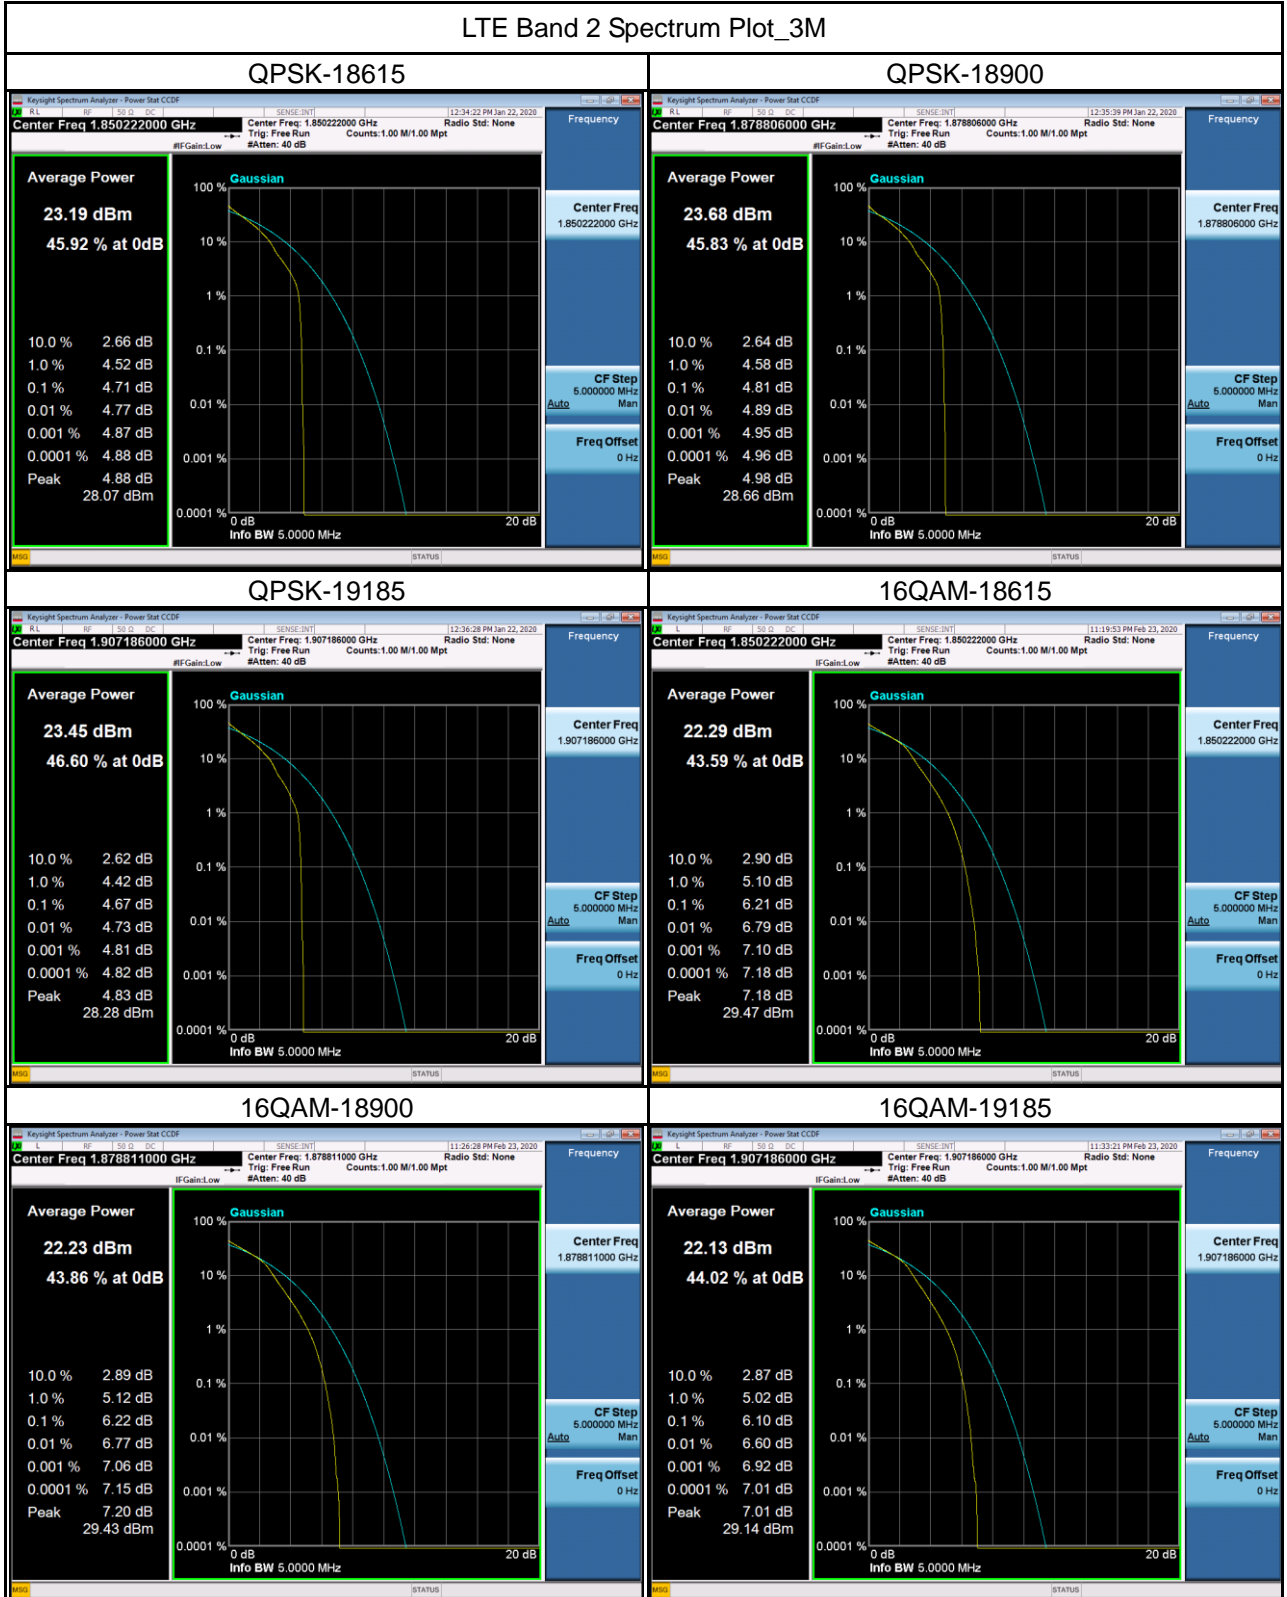

LTE Band 25_5M

25RB#0

LTE Band 25_10M

50RB#0

LTE Band 25_15M

75RB#0

LTE Band 25_20M

100RB#0

APPENDIX G - PEAK TO AVERAGE RATIO

LTE Band 2 Spectrum Plot_1.4M

LTE Band 2 Spectrum Plot_3M

LTE Band 2 Spectrum Plot_5M

LTE Band 2 Spectrum Plot_10M

LTE Band 2 Spectrum Plot_15M

LTE Band 2 Spectrum Plot_20M

LTE Band 25 Spectrum Plot_1.4M