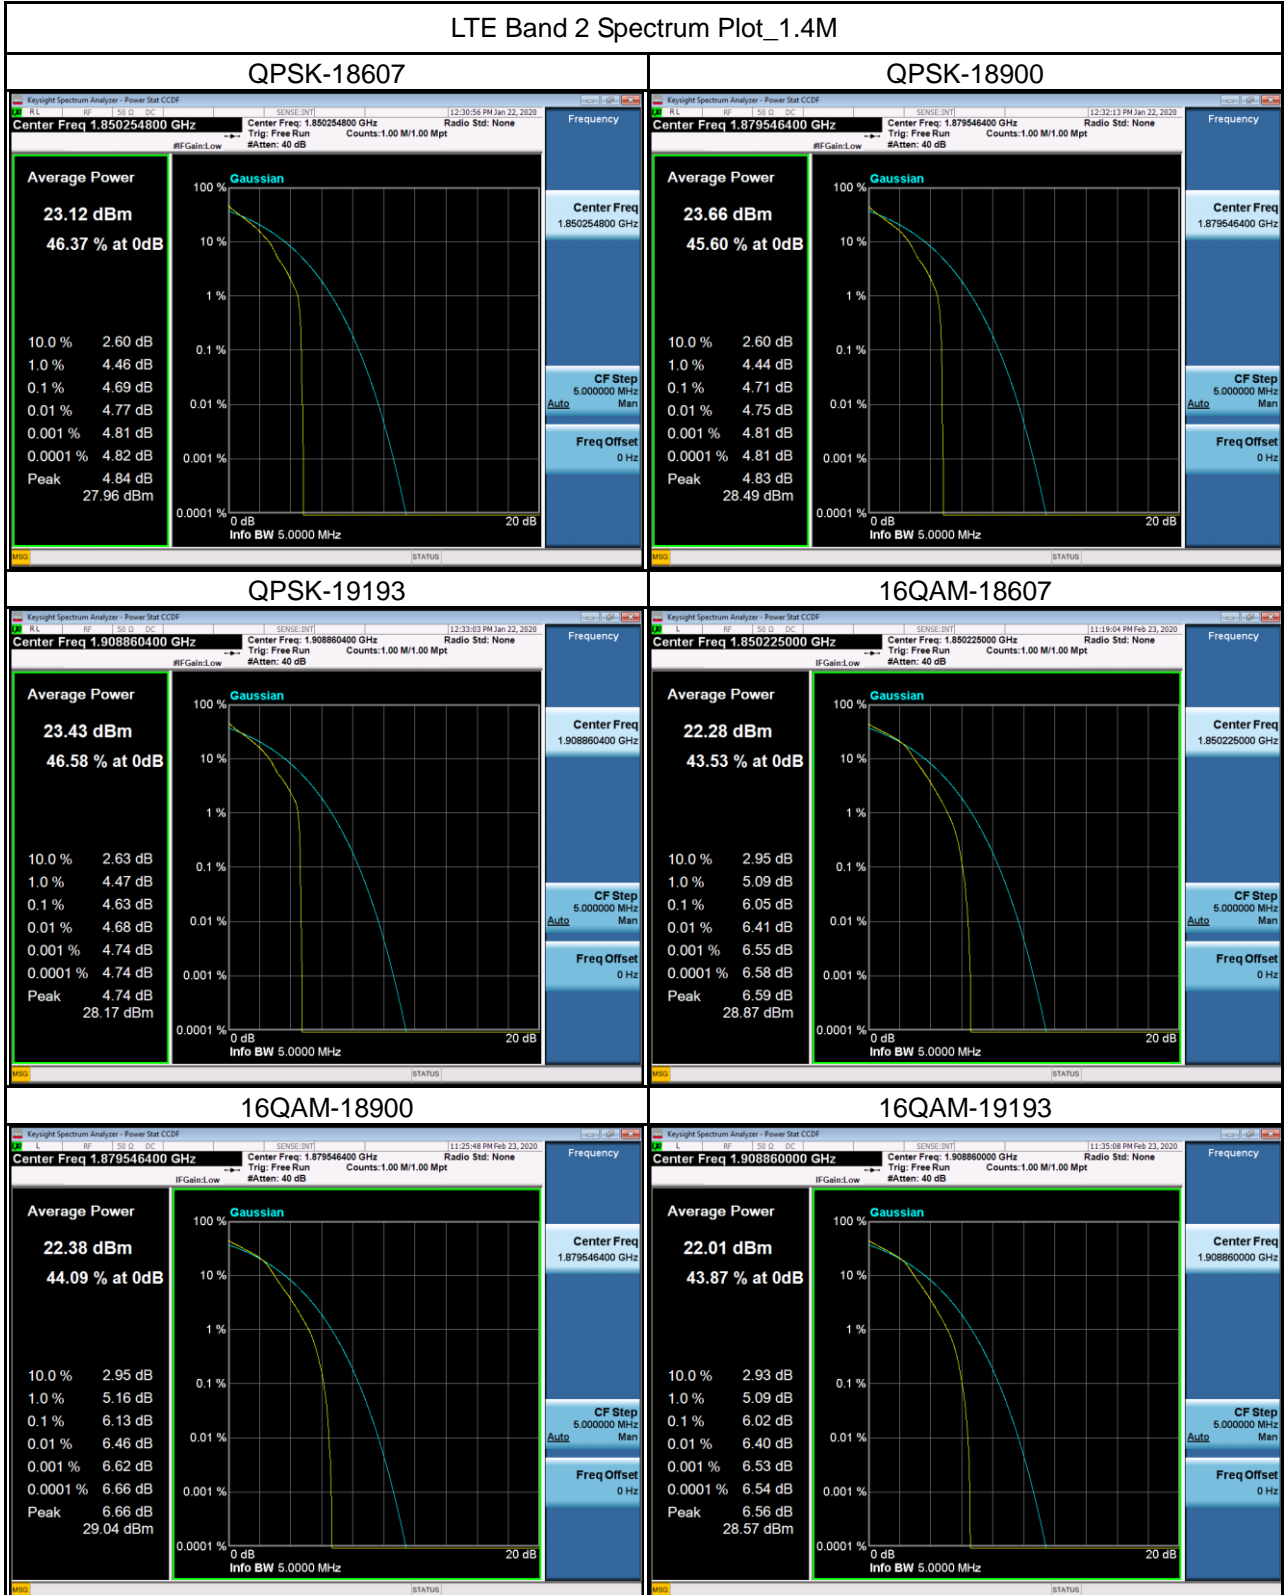

LTE Band 25_5M

25RB#0

LTE Band 25_10M

50RB#0

LTE Band 25_15M

75RB#0

LTE Band 25_20M

100RB#0

APPENDIX G - PEAK TO AVERAGE RATIO

LTE Band 2 Spectrum Plot_1.4M

LTE Band 2 Spectrum Plot_3M

LTE Band 2 Spectrum Plot_5M

LTE Band 2 Spectrum Plot_10M

LTE Band 2 Spectrum Plot_15M

LTE Band 2 Spectrum Plot_20M

LTE Band 25 Spectrum Plot_1.4M