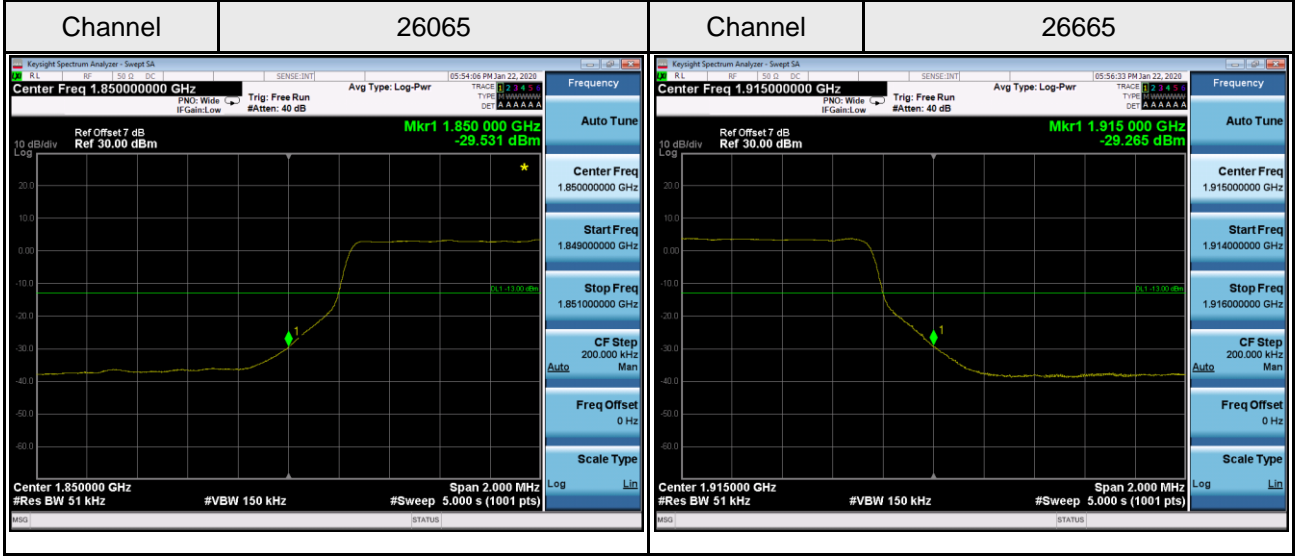

LTE Band 25_5M

25RB#0

LTE Band 25_10M

50RB#0

LTE Band 25_15M

75RB#0

LTE Band 25_20M

100RB#0

APPENDIX G - PEAK TO AVERAGE RATIO

LTE Band 2 Spectrum Plot_1.4M

LTE Band 2 Spectrum Plot_3M

LTE Band 2 Spectrum Plot_5M

LTE Band 2 Spectrum Plot_10M

LTE Band 2 Spectrum Plot_15M

LTE Band 2 Spectrum Plot_20M

LTE Band 25 Spectrum Plot_1.4M