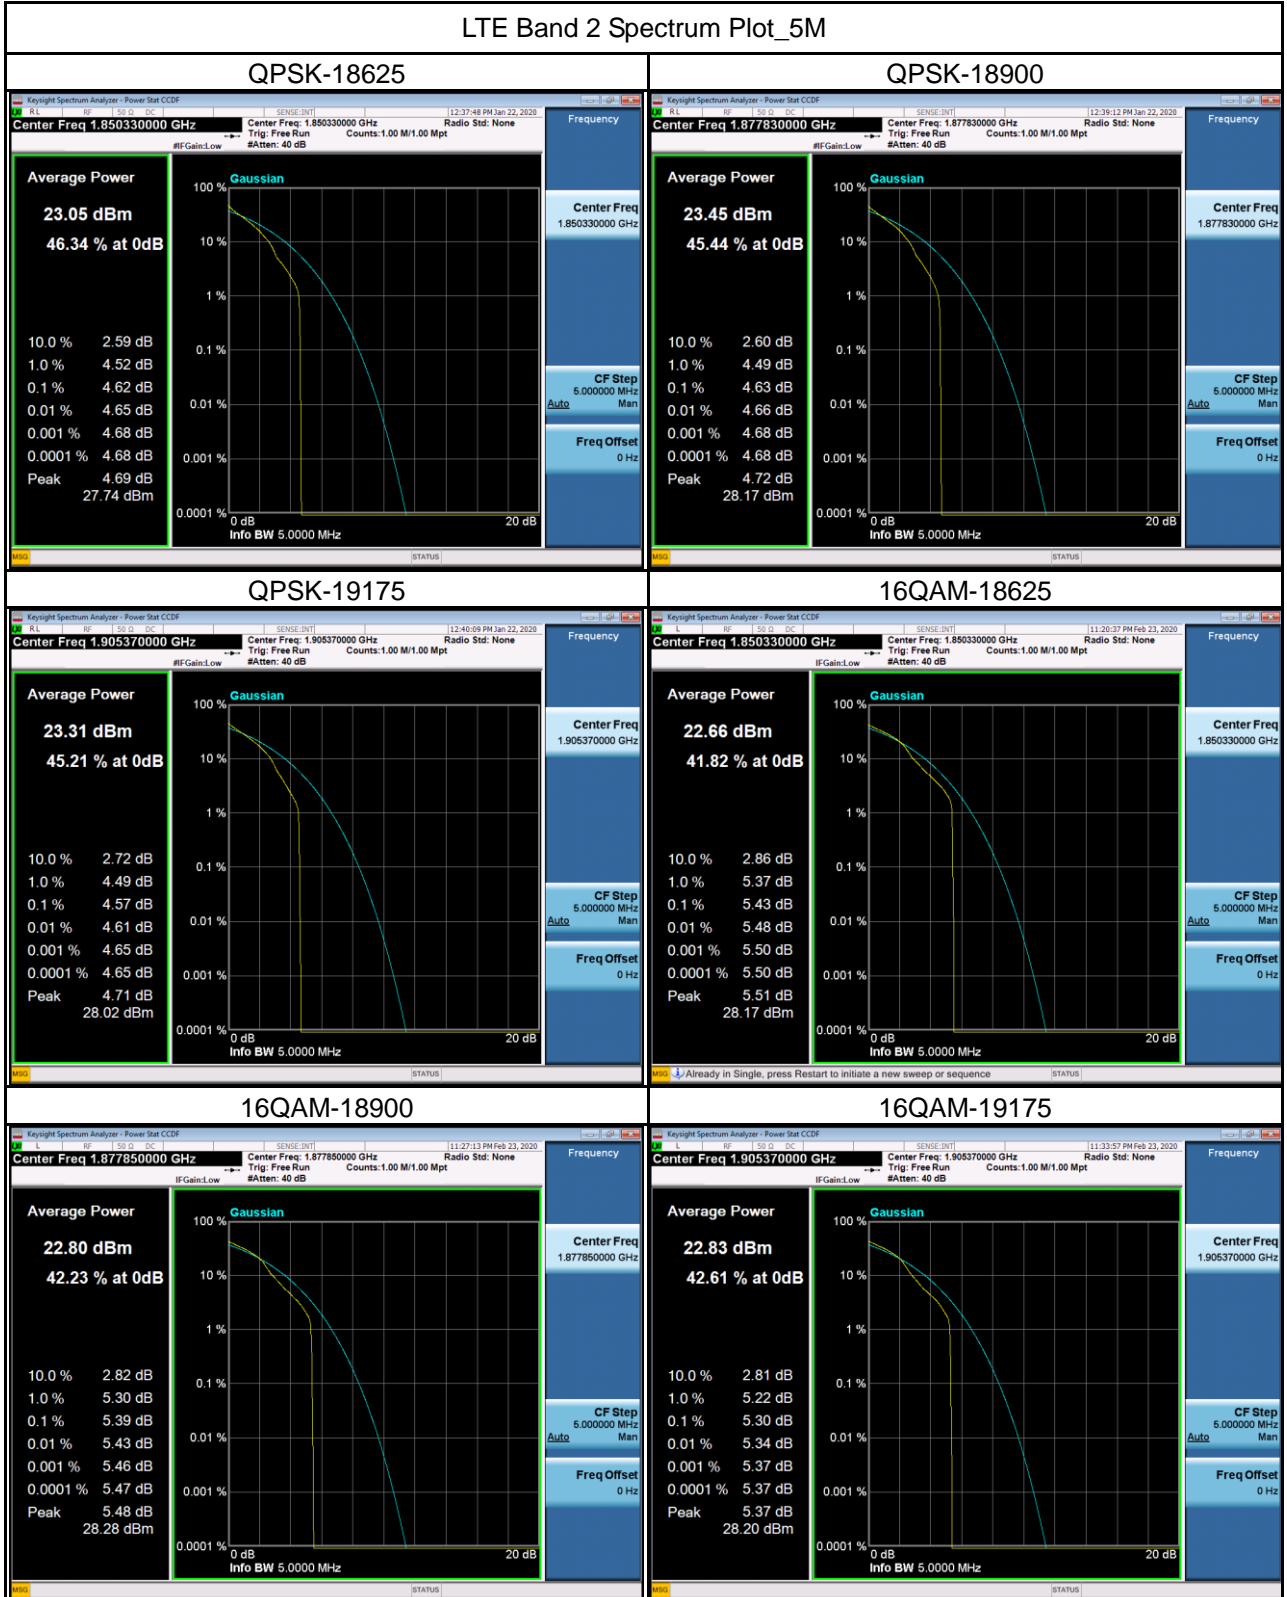

LTE Band 25_5M

25RB#0

LTE Band 25_10M

50RB#0

LTE Band 25_15M

75RB#0

LTE Band 25_20M

100RB#0

APPENDIX G - PEAK TO AVERAGE RATIO

LTE Band 2 Spectrum Plot_1.4M

LTE Band 2 Spectrum Plot_3M

LTE Band 2 Spectrum Plot_5M

LTE Band 2 Spectrum Plot_10M

LTE Band 2 Spectrum Plot_15M

LTE Band 2 Spectrum Plot_20M

LTE Band 25 Spectrum Plot_1.4M