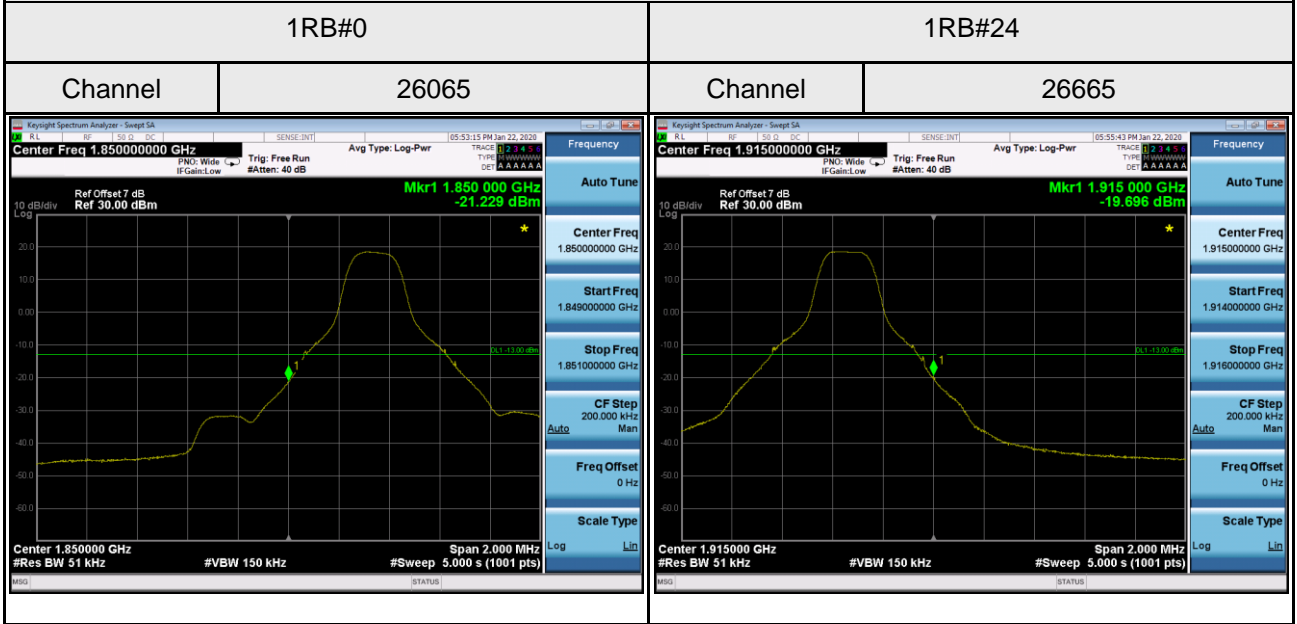

LTE Band 25_5M

25RB#0

LTE Band 25_10M

50RB#0

LTE Band 25_15M

75RB#0

LTE Band 25_20M

100RB#0

APPENDIX G - PEAK TO AVERAGE RATIO

LTE Band 2 Spectrum Plot_1.4M

LTE Band 2 Spectrum Plot_3M

LTE Band 2 Spectrum Plot_5M

LTE Band 2 Spectrum Plot_10M

LTE Band 2 Spectrum Plot_15M

LTE Band 2 Spectrum Plot_20M

LTE Band 25 Spectrum Plot_1.4M