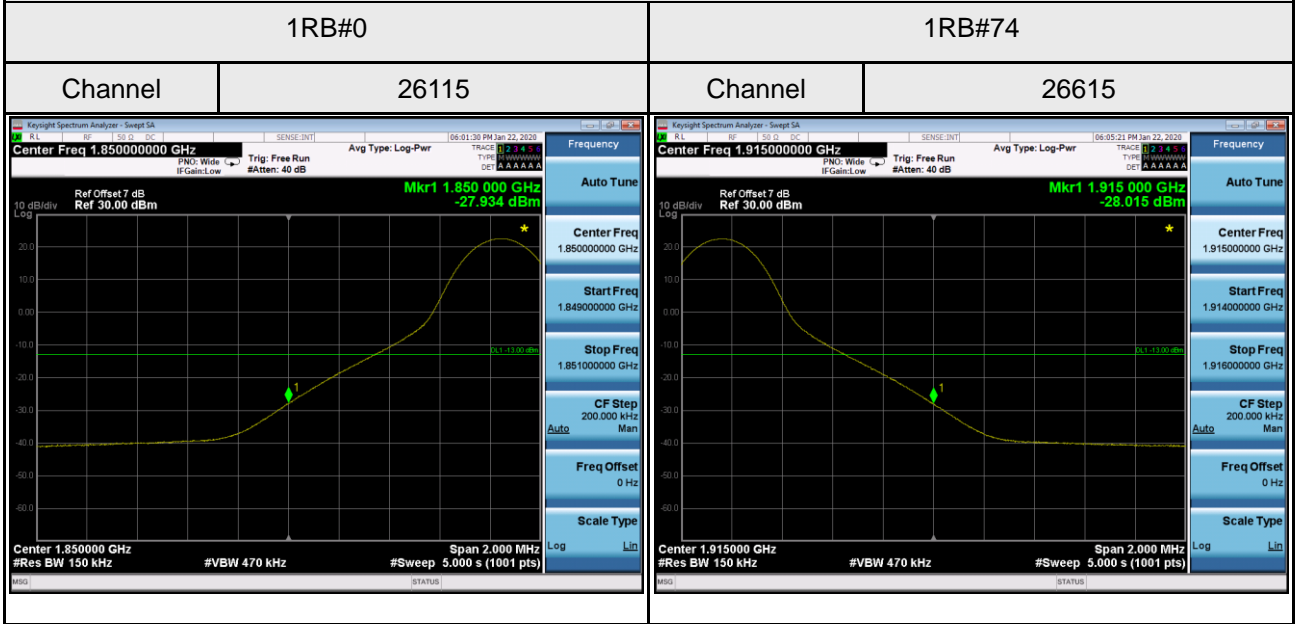

LTE Band 25_5M

25RB#0

LTE Band 25_10M

50RB#0

LTE Band 25_15M

75RB#0

LTE Band 25_20M

100RB#0

APPENDIX G - PEAK TO AVERAGE RATIO

LTE Band 2 Spectrum Plot_1.4M

LTE Band 2 Spectrum Plot_3M

LTE Band 2 Spectrum Plot_5M

LTE Band 2 Spectrum Plot_10M

LTE Band 2 Spectrum Plot_15M

LTE Band 2 Spectrum Plot_20M

LTE Band 25 Spectrum Plot_1.4M