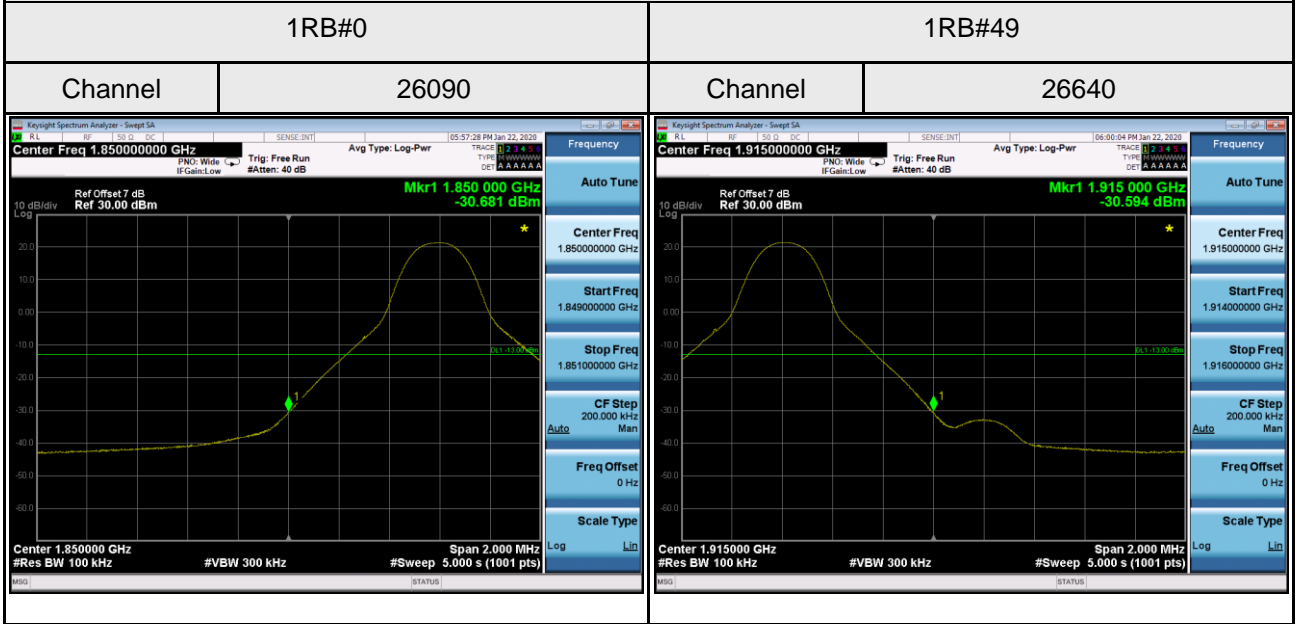

LTE Band 25_5M

25RB#0

LTE Band 25_10M

50RB#0

LTE Band 25_15M

75RB#0

LTE Band 25_20M

100RB#0

APPENDIX G - PEAK TO AVERAGE RATIO

LTE Band 2 Spectrum Plot_1.4M

LTE Band 2 Spectrum Plot_3M

LTE Band 2 Spectrum Plot_5M

LTE Band 2 Spectrum Plot_10M

LTE Band 2 Spectrum Plot_15M

LTE Band 2 Spectrum Plot_20M

LTE Band 25 Spectrum Plot_1.4M