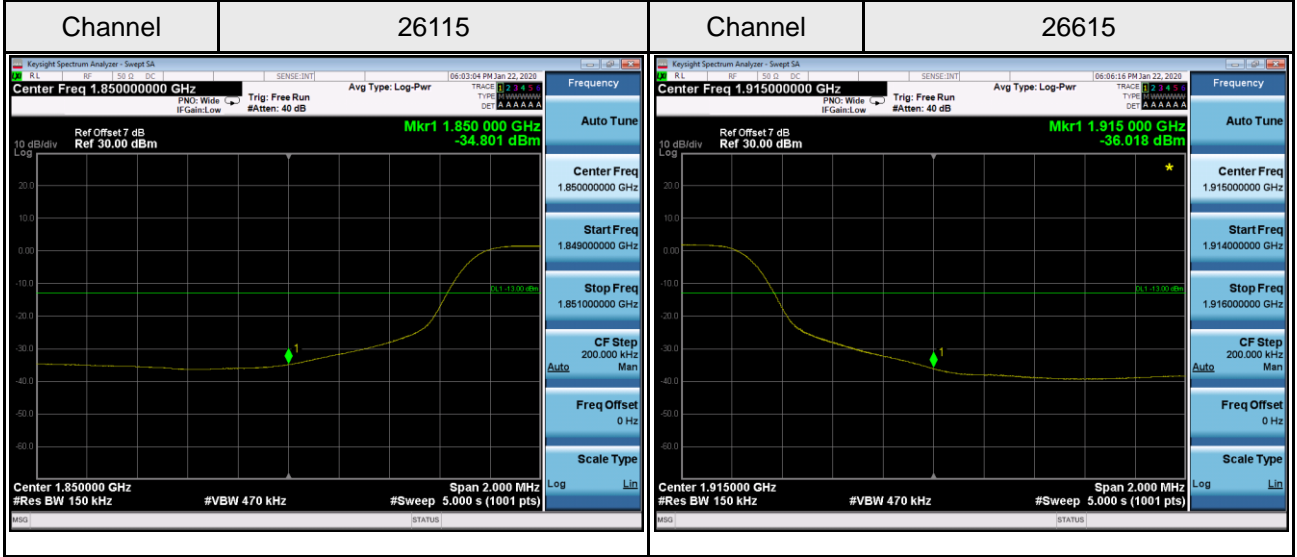

LTE Band 25_5M

25RB#0

LTE Band 25_10M

50RB#0

LTE Band 25_15M

75RB#0

LTE Band 25_20M

100RB#0

APPENDIX G - PEAK TO AVERAGE RATIO

LTE Band 2 Spectrum Plot_1.4M

LTE Band 2 Spectrum Plot_3M

LTE Band 2 Spectrum Plot_5M

LTE Band 2 Spectrum Plot_10M

LTE Band 2 Spectrum Plot_15M

LTE Band 2 Spectrum Plot_20M

LTE Band 25 Spectrum Plot_1.4M