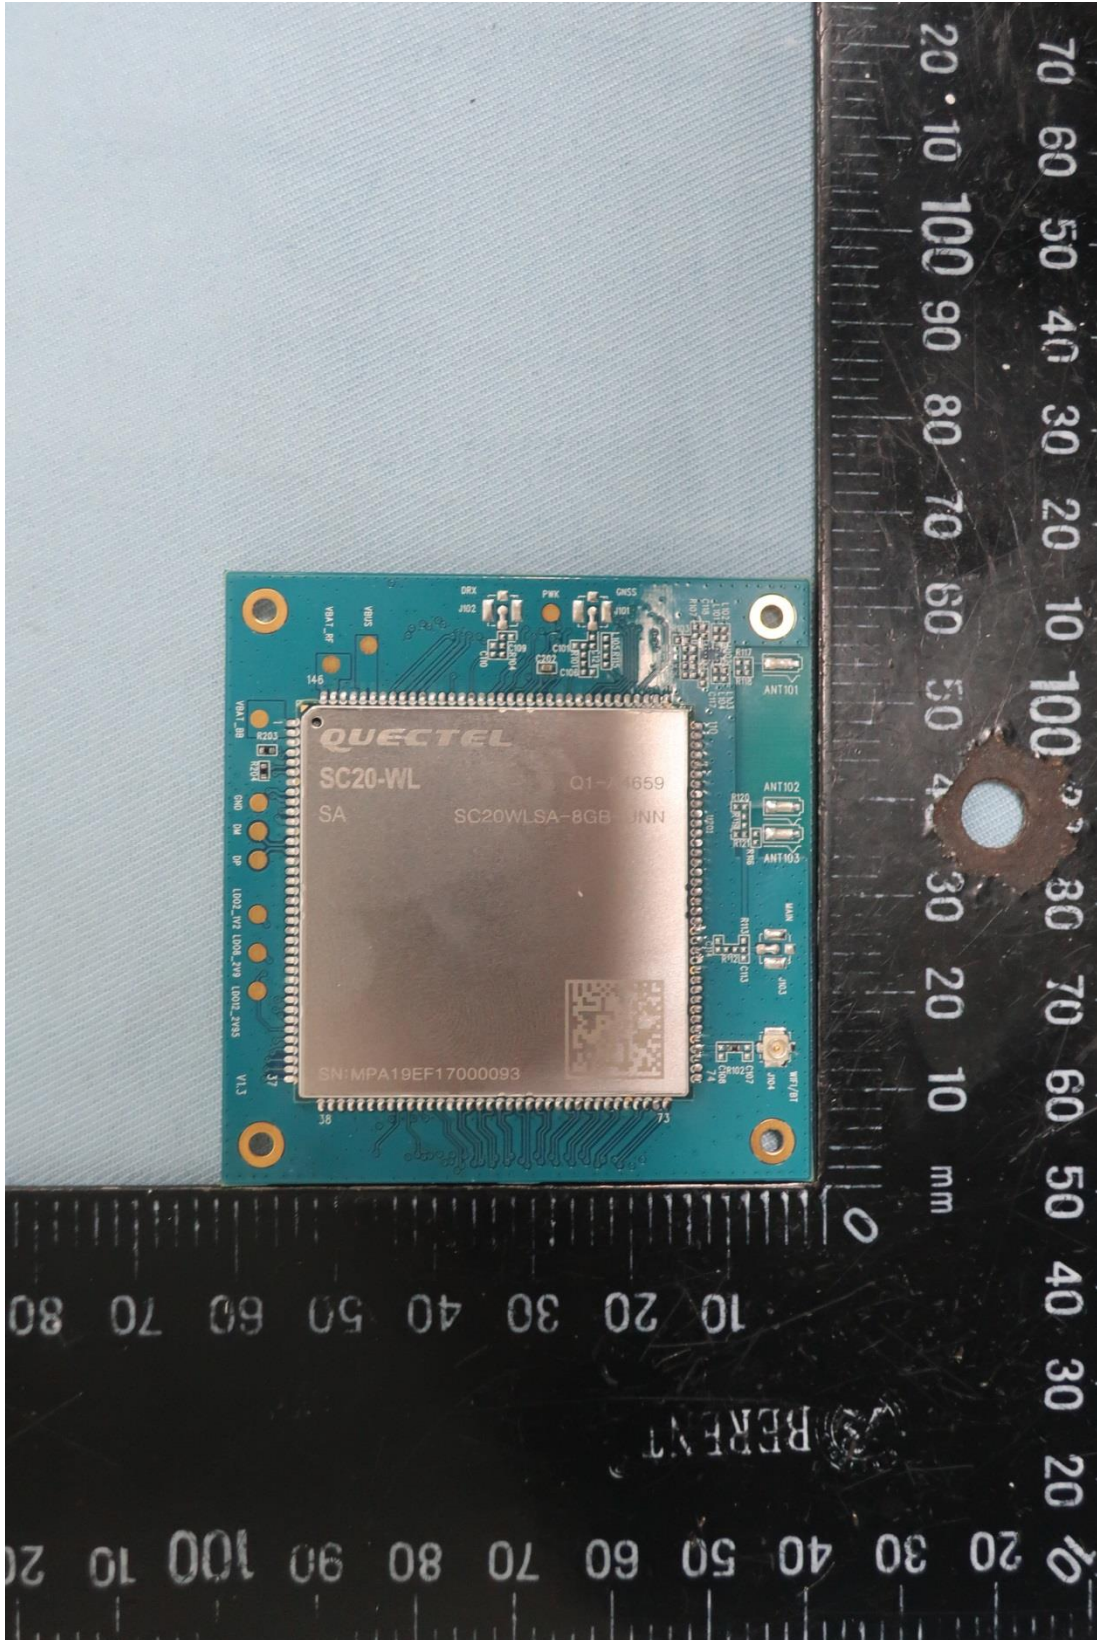

1. External Photograph of EUT

Brand Name: Quectel / Model Name: SC20-WL

Brand Name: Quectel / Model Name: SC20-WL

## 2. Photograph of Accessory

Brand Name: Quectel / Model Name: SC20-WL

**Brand Name: Quectel / Model Name: SC20-WL**

Brand Name: Quectel / Model Name: SC20-WL

Brand Name: Quectel / Model Name: SC20-WL