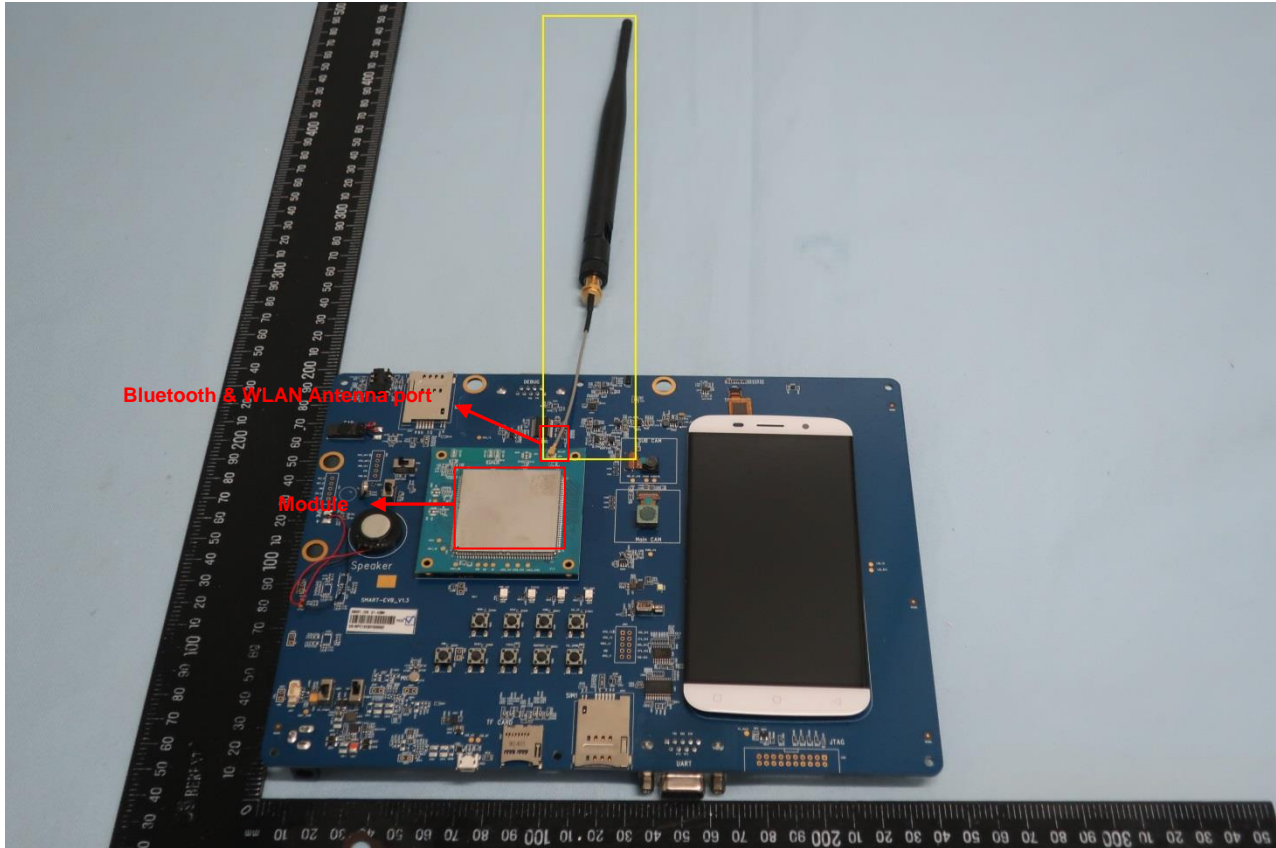

1. External Photograph of EUT

Brand Name: Quectel / Model Name: SC20-WL

Brand Name: Quectel / Model Name: SC20-WL

## 2. Photograph of Accessory

Brand Name: Quectel / Model Name: SC20-WL

**Brand Name: Quectel / Model Name: SC20-WL**

Brand Name: Quectel / Model Name: SC20-WL

Brand Name: Quectel / Model Name: SC20-WL