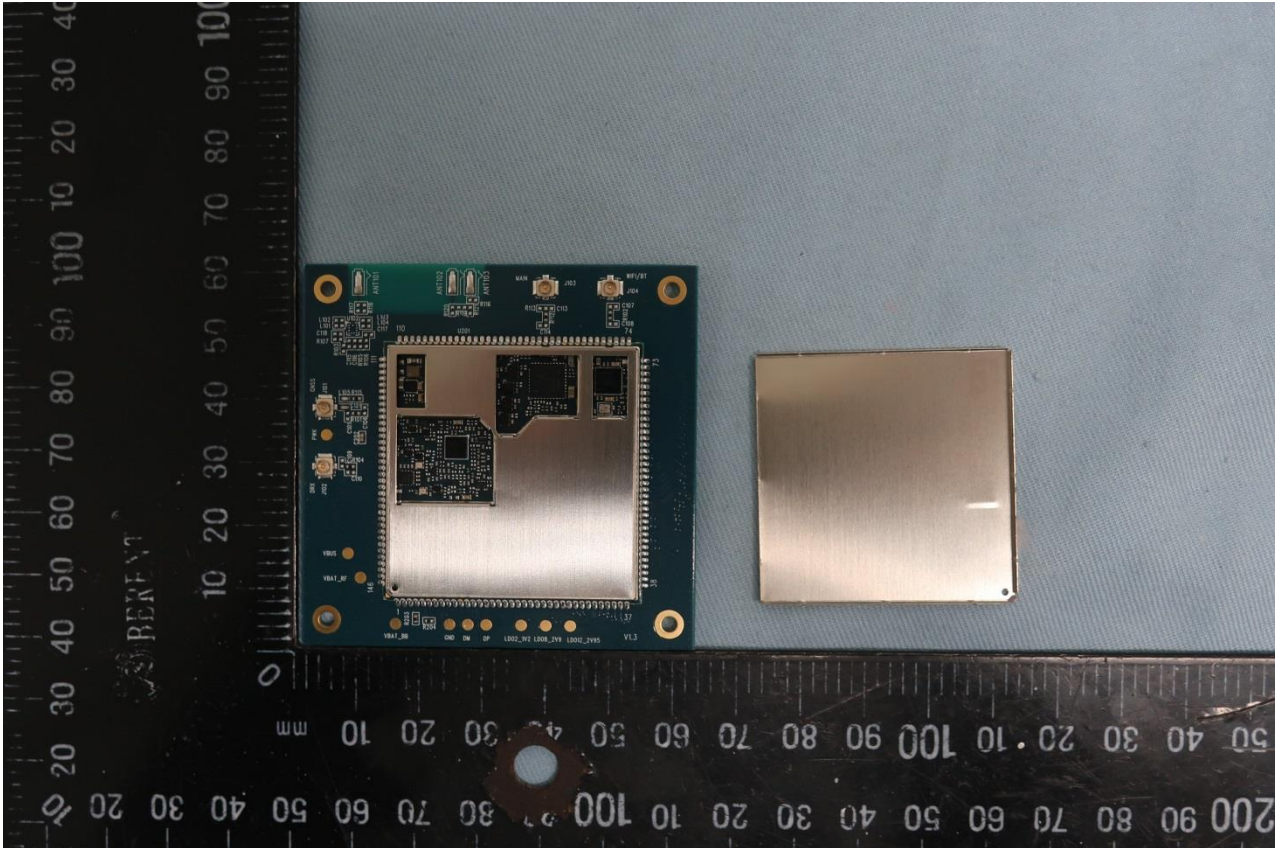

### 3. Internal Photograph of EUT

Brand Name: Quectel / Model Name: SC20-AL

Brand Name: Quectel / Model Name: SC20-AL