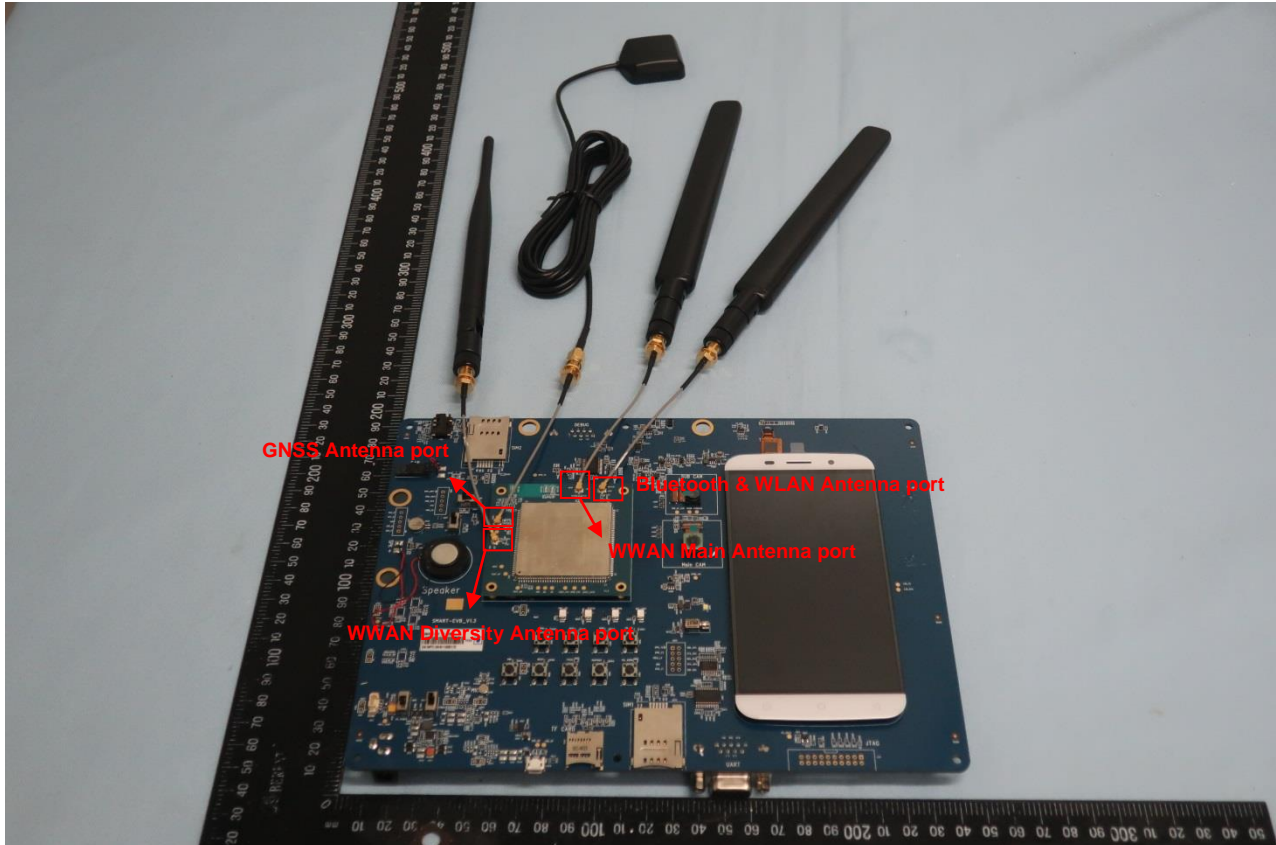

1. External Photograph of EUT

Brand Name: Quectel / Model Name: SC20-AL

Brand Name: Quectel / Model Name: SC20-AL

2. Photograph of Accessory

Brand Name: Quectel / Model Name: SC20-AL

Brand Name: Quectel / Model Name: SC20-AL

Brand Name: Quectel / Model Name: SC20-AL

Brand Name: Quectel / Model Name: SC20-AL

Brand Name: Quectel / Model Name: SC20-AL