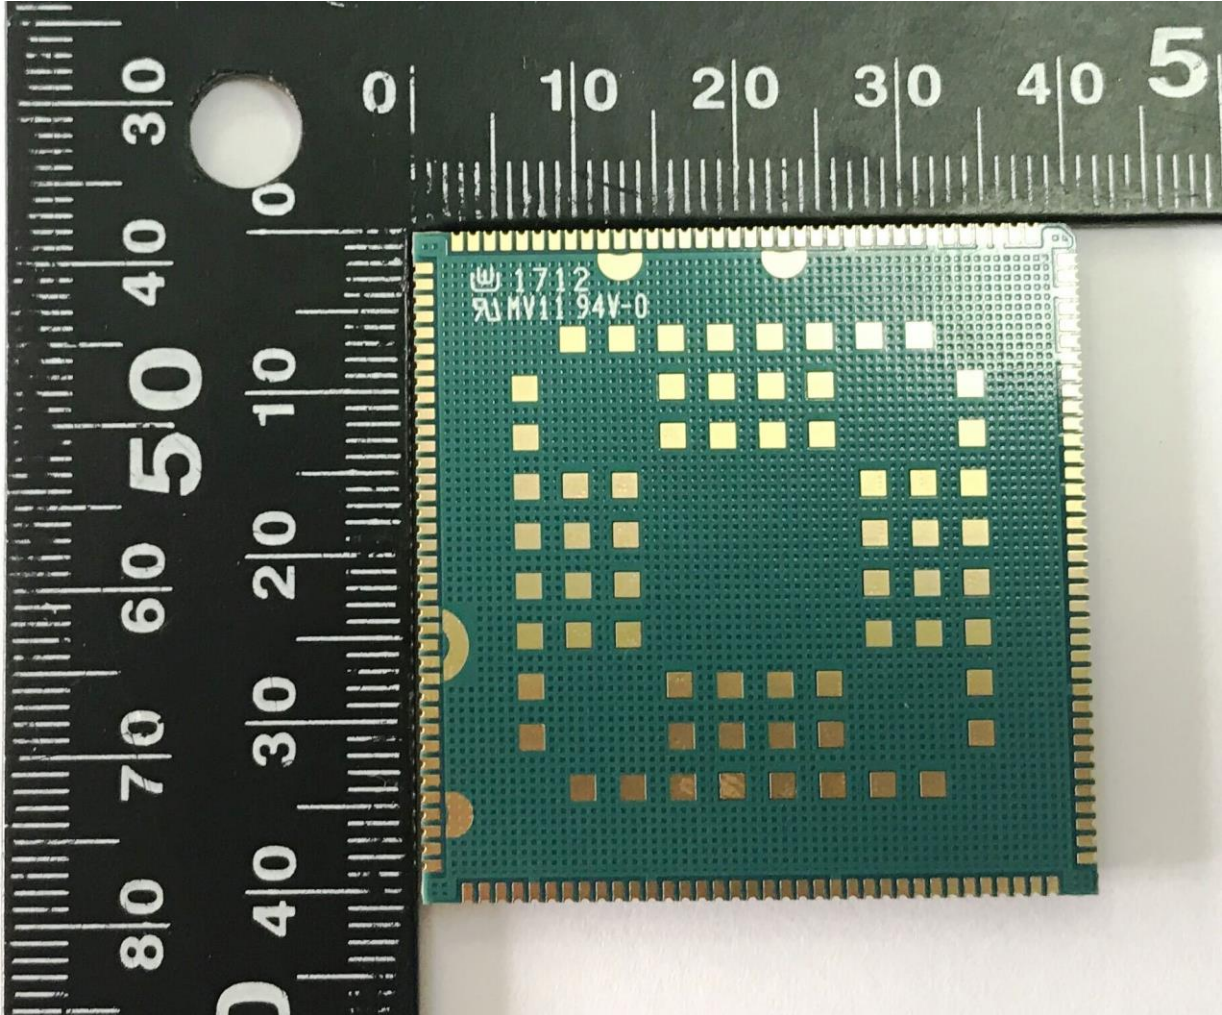

1. External Photograph of EUT

Brand Name: Quectel / Model Name: SC20-AL

Brand Name: Quectel / Model Name: SC20-AL

2. Photograph of Accessory

Brand Name: Quectel / Model Name: SC20-AL

Brand Name: Quectel / Model Name: SC20-AL

Brand Name: Quectel / Model Name: SC20-AL

Brand Name: Quectel / Model Name: SC20-AL

Brand Name: Quectel / Model Name: SC20-AL