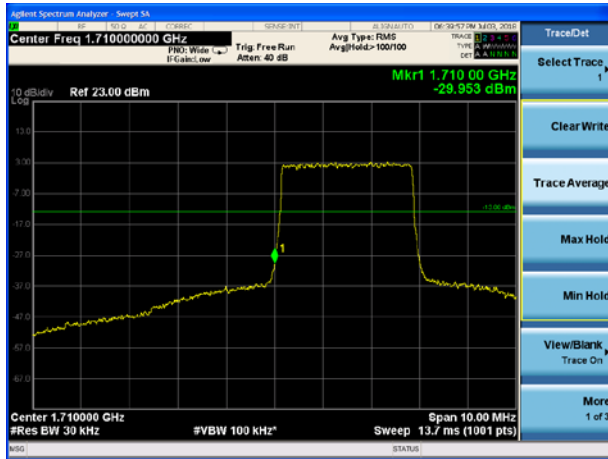

LTE Band 66 16QAM 3MHz CH-Low, 100%RB