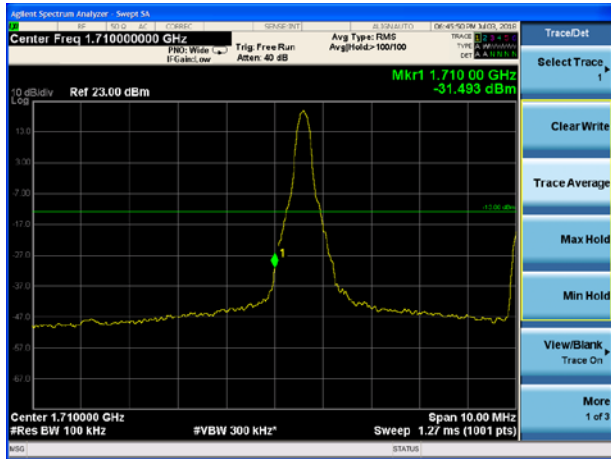

LTE Band 66 16QAM 10MHz CH-Low, 1 RB