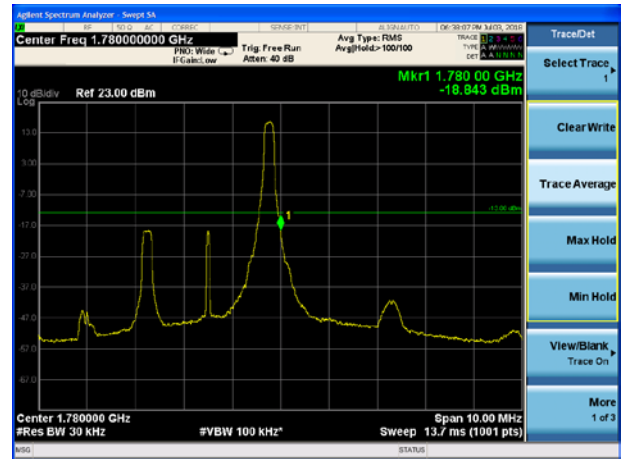

LTE Band 66 QPSK 3MHz CH-High, 1 RB