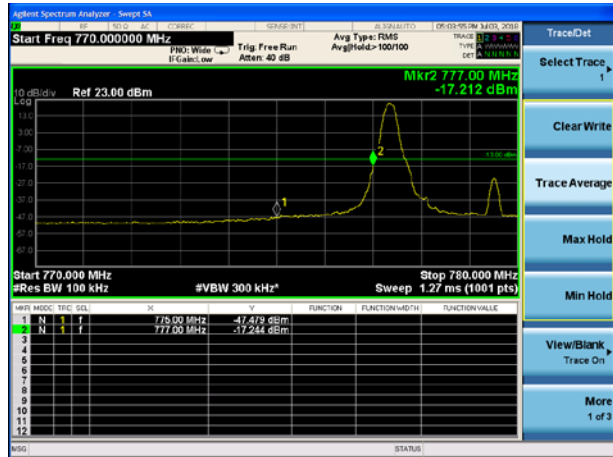

LTE Band 13 QPSK 10MHz CH-High, 100%RB (787MHz ~793MHz)

LTE Band 13 QPSK 10MHz CH-High, 100%RB (793MHz ~805MHz)

LTE Band 13 16QAM 5MHz CH-Low, 1 RB (763MHz ~775MHz)

LTE Band 13 16QAM 5MHz CH-Low, 1 RB (775MHz ~777MHz)

LTE Band 13 16QAM 5MHz CH-High, 1 RB (787MHz ~793MHz)

LTE Band 13 16QAM 5MHz CH-High, 1 RB (793MHz ~805MHz)

LTE Band 13 16QAM 5MHz CH-Low, 100%RB  
(763MHz ~775MHz)

LTE Band 13 16QAM 5MHz CH-Low, 100%RB  
(775MHz ~777MHz)