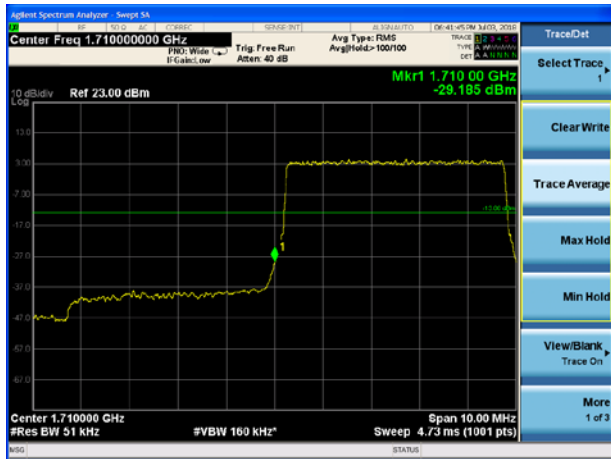

### LTE Band 66 QPSK 3MHz CH-Low, 1 RB

### LTE Band 66 QPSK 3MHz CH-High, 1 RB

LTE Band 66 QPSK 3MHz CH-Low, 100%RB

LTE Band 66 QPSK 3MHz CH-High, 100%RB

LTE Band 66 QPSK 5MHz CH-Low, 1 RB

LTE Band 66 QPSK 5MHz CH-High, 1 RB

LTE Band 66 QPSK 5MHz CH-Low, 100%RB

LTE Band 66 QPSK 5MHz CH-High, 100%RB