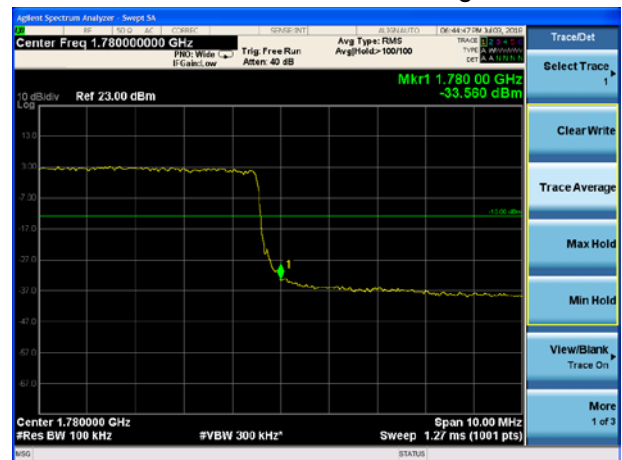

LTE Band 66 16QAM 10MHz CH-High, 100%RB