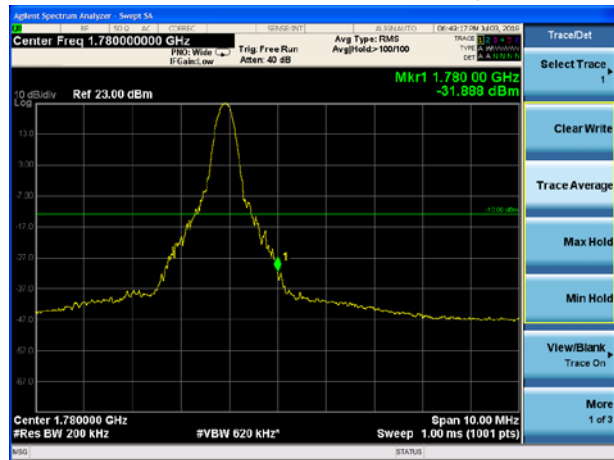

### LTE Band 66 QPSK 10MHz CH-High, 100%RB

### LTE Band 66 QPSK 15MHz CH-Low, 1 RB

### LTE Band 66 QPSK 15MHz CH-High, 1 RB

LTE Band 66 QPSK 15MHz CH-Low, 100%RB

LTE Band 66 QPSK 15MHz CH-High, 100%RB

LTE Band 66 QPSK 20MHz CH-Low, 1 RB

LTE Band 66 QPSK 20MHz CH-High, 1 RB

LTE Band 66 QPSK 20MHz CH-Low, 100%RB

LTE Band 66 QPSK 20MHz CH-High, 100%RB

LTE Band 66 16QAM 1.4MHz CH-Low, 1 RB

LTE Band 66 16QAM 1.4MHz CH-High, 1 RB

LTE Band 66 16QAM 1.4MHz CH-Low, 100%RB

LTE Band 66 16QAM 1.4MHz CH-High, 100%RB

LTE Band 66 16QAM 3MHz CH-Low, 1 RB