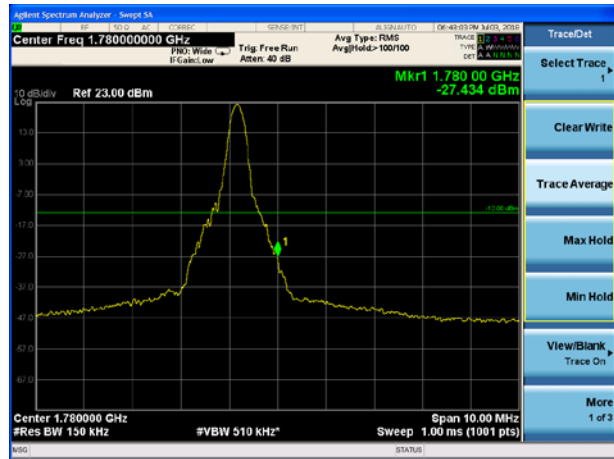

LTE Band 66 QPSK 15MHz CH-High, 1 RB