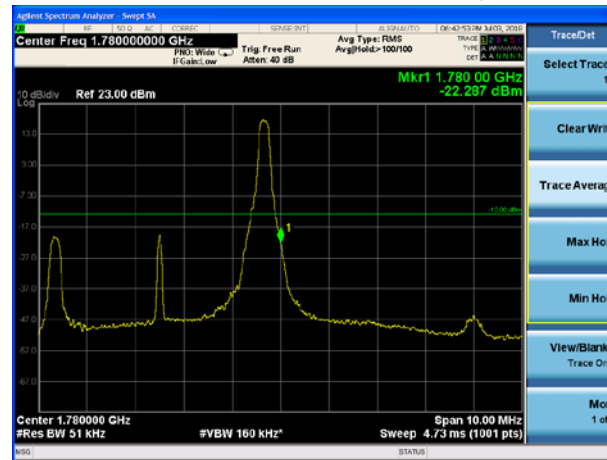

LTE Band 66 16QAM 3MHz CH-High, 1 RB

LTE Band 66 16QAM 3MHz CH-Low, 100%RB

LTE Band 66 16QAM 3MHz CH-High, 100%RB

LTE Band 66 16QAM 5MHz CH-Low, 1 RB

LTE Band 66 16QAM 5MHz CH-High, 1 RB

LTE Band 66 16QAM 5MHz CH-Low, 100%RB

LTE Band 66 16QAM 5MHz CH-High, 100%RB