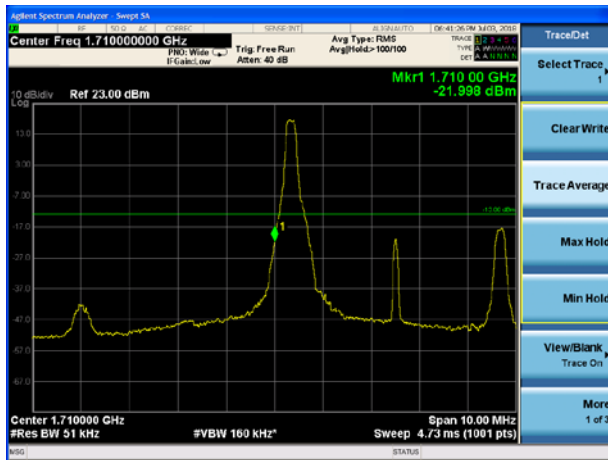

LTE Band 66 16QAM 3MHz CH-High, 1 RB

LTE Band 66 16QAM 3MHz CH-Low, 100%RB

LTE Band 66 16QAM 3MHz CH-High, 100%RB

LTE Band 66 16QAM 5MHz CH-Low, 1 RB

LTE Band 66 16QAM 5MHz CH-High, 1 RB

LTE Band 66 16QAM 5MHz CH-Low, 100%RB

LTE Band 66 16QAM 5MHz CH-High, 100%RB