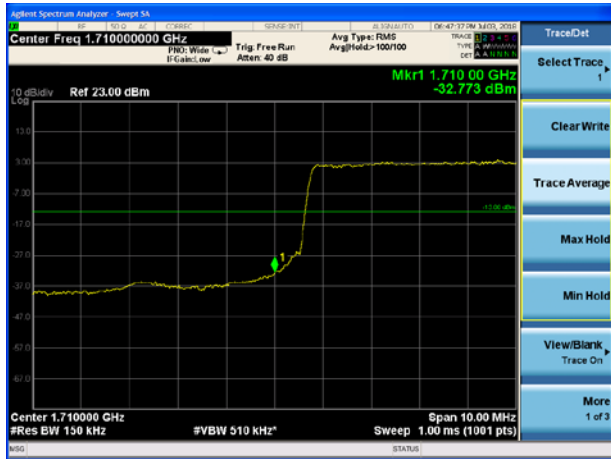

### LTE Band 66 QPSK 10MHz CH-High, 100%RB

### LTE Band 66 QPSK 15MHz CH-Low, 1 RB

### LTE Band 66 QPSK 15MHz CH-High, 1 RB

LTE Band 66 QPSK 15MHz CH-Low, 100%RB

LTE Band 66 QPSK 15MHz CH-High, 100%RB

LTE Band 66 QPSK 20MHz CH-Low, 1 RB

LTE Band 66 QPSK 20MHz CH-High, 1 RB

LTE Band 66 QPSK 20MHz CH-Low, 100%RB