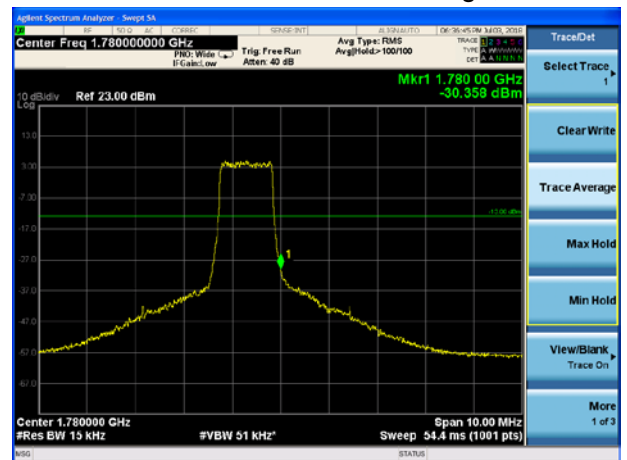

### LTE Band 66 QPSK 15MHz CH-High, 1 RB

LTE Band 66 QPSK 15MHz CH-Low, 100%RB

LTE Band 66 QPSK 15MHz CH-High, 100%RB

LTE Band 66 QPSK 20MHz CH-Low, 1 RB

LTE Band 66 QPSK 20MHz CH-High, 1 RB

LTE Band 66 QPSK 20MHz CH-Low, 100%RB

LTE Band 66 QPSK 20MHz CH-High, 100%RB

LTE Band 66 16QAM 1.4MHz CH-Low, 1 RB

LTE Band 66 16QAM 1.4MHz CH-High, 1 RB

LTE Band 66 16QAM 1.4MHz CH-Low, 100%RB

LTE Band 66 16QAM 1.4MHz CH-High, 100%RB

LTE Band 66 16QAM 3MHz CH-Low, 1 RB