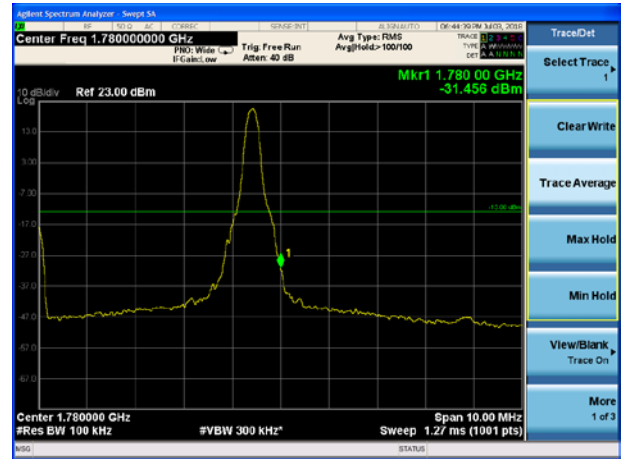

LTE Band 66 16QAM 10MHz CH-High, 1 RB