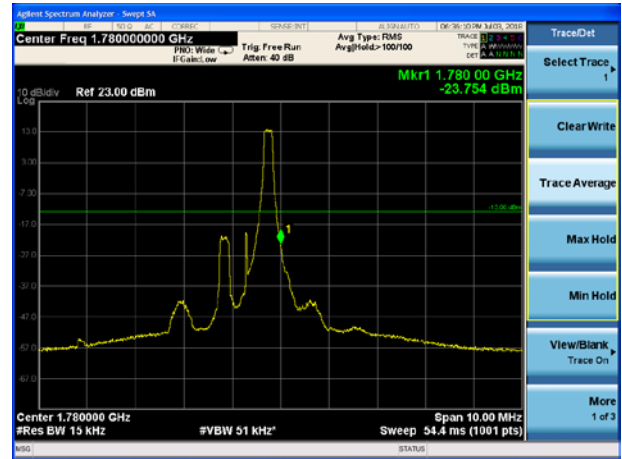

LTE Band 13 16QAM 10MHz CH-High, 1 RB (787MHz ~793MHz)

LTE Band 13 16QAM 10MHz CH-High, 1 RB (793MHz ~805MHz)

LTE Band 13 16QAM 10MHz CH-Low, 100%RB (763MHz ~775MHz)

LTE Band 13 16QAM 10MHz CH-Low, 100%RB (775MHz ~777MHz)

LTE Band 13 16QAM 10MHz CH-High, 100%RB (787MHz ~793MHz)

LTE Band 13 16QAM 10MHz CH-High, 100%RB (793MHz ~805MHz)

### LTE Band 66 QPSK 1.4MHz CH-Low, 1 RB

### LTE Band 66 QPSK 1.4MHz CH-High, 1 RB