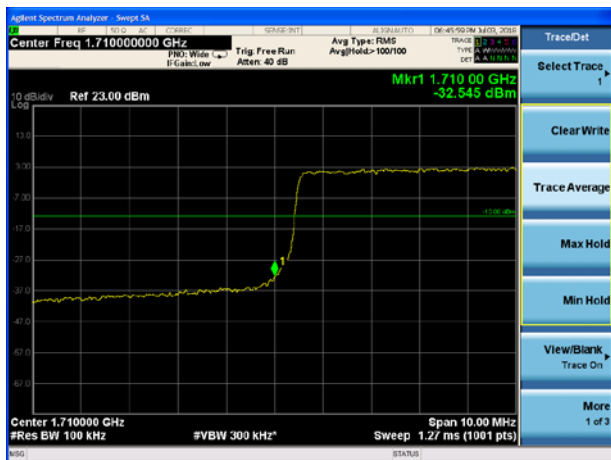

LTE Band 66 16QAM 10MHz CH-Low, 100%RB