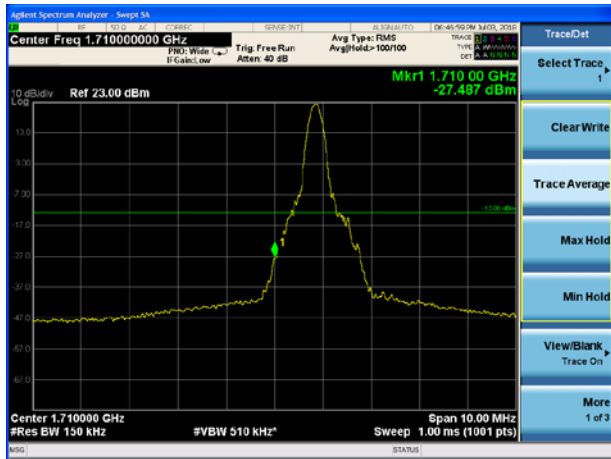

LTE Band 66 QPSK 15MHz CH-Low, 1 RB