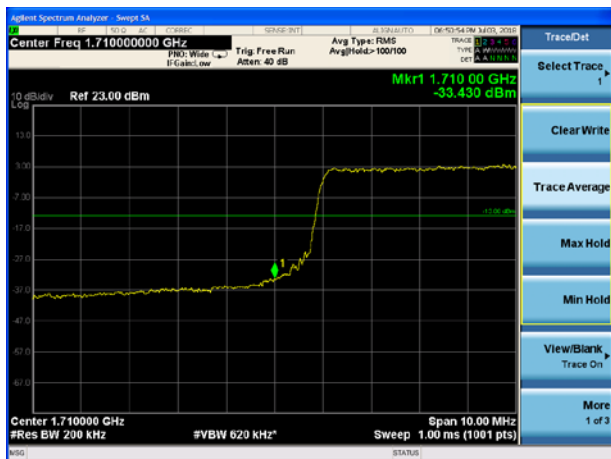

### LTE Band 66 QPSK 10MHz CH-High, 100%RB

### LTE Band 66 QPSK 15MHz CH-Low, 1 RB

### LTE Band 66 QPSK 15MHz CH-High, 1 RB

LTE Band 66 QPSK 15MHz CH-Low, 100%RB

LTE Band 66 QPSK 15MHz CH-High, 100%RB

LTE Band 66 QPSK 20MHz CH-Low, 1 RB

LTE Band 66 QPSK 20MHz CH-High, 1 RB

LTE Band 66 QPSK 20MHz CH-Low, 100%RB

LTE Band 66 QPSK 20MHz CH-High, 100%RB

LTE Band 66 16QAM 1.4MHz CH-Low, 1 RB

LTE Band 66 16QAM 1.4MHz CH-High, 1 RB

LTE Band 66 16QAM 1.4MHz CH-Low, 100%RB

LTE Band 66 16QAM 1.4MHz CH-High, 100%RB

LTE Band 66 16QAM 3MHz CH-Low, 1 RB