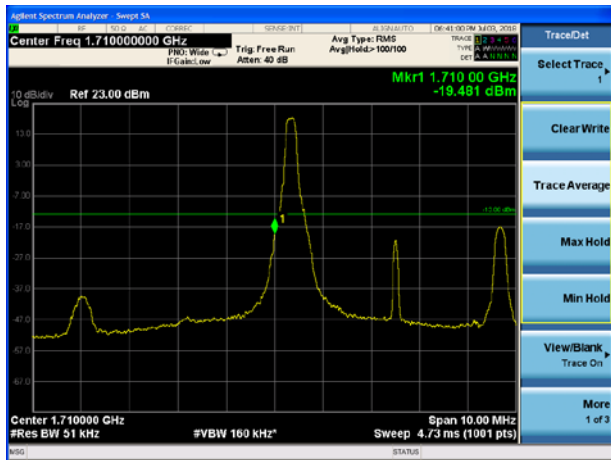

### LTE Band 66 QPSK 3MHz CH-Low, 1 RB

### LTE Band 66 QPSK 3MHz CH-High, 1 RB

LTE Band 66 QPSK 3MHz CH-Low, 100%RB

LTE Band 66 QPSK 3MHz CH-High, 100%RB

LTE Band 66 QPSK 5MHz CH-Low, 1 RB

LTE Band 66 QPSK 5MHz CH-High, 1 RB

LTE Band 66 QPSK 5MHz CH-Low, 100%RB

LTE Band 66 QPSK 5MHz CH-High, 100%RB