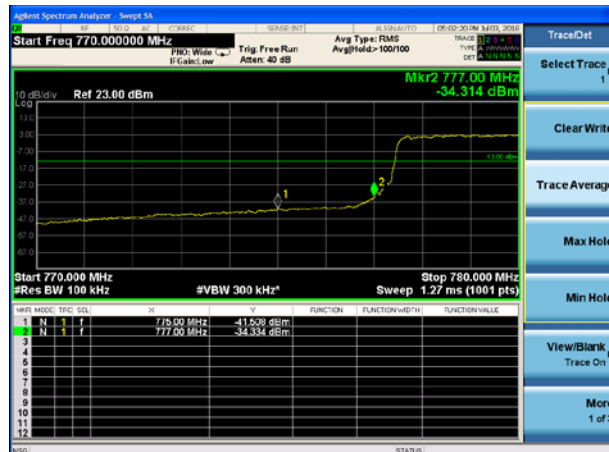

LTE Band 13 16QAM 5MHz CH-High, 100%RB  
(787MHz ~793MHz)

LTE Band 13 16QAM 5MHz CH-High, 100%RB  
(793MHz ~805MHz)

LTE Band 13 16QAM 10MHz CH-Low, 1 RB  
(763MHz ~775MHz)

LTE Band 13 16QAM 10MHz CH-Low, 1 RB  
(775MHz ~777MHz)

LTE Band 13 16QAM 10MHz CH-High, 1 RB (787MHz ~793MHz)

LTE Band 13 16QAM 10MHz CH-High, 1 RB (793MHz ~805MHz)

LTE Band 13 16QAM 10MHz CH-Low, 100%RB (763MHz ~775MHz)

LTE Band 13 16QAM 10MHz CH-Low, 100%RB (775MHz ~777MHz)

LTE Band 13 16QAM 10MHz CH-High, 100%RB (787MHz ~793MHz)

LTE Band 13 16QAM 10MHz CH-High, 100%RB (793MHz ~805MHz)

### LTE Band 66 QPSK 1.4MHz CH-Low, 1 RB