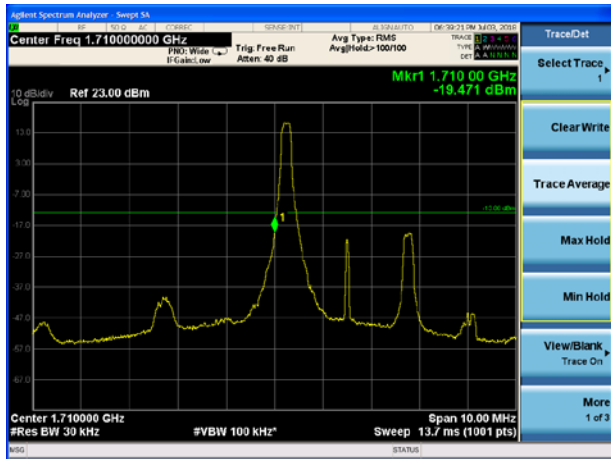

LTE Band 66 QPSK 3MHz CH-Low, 1 RB