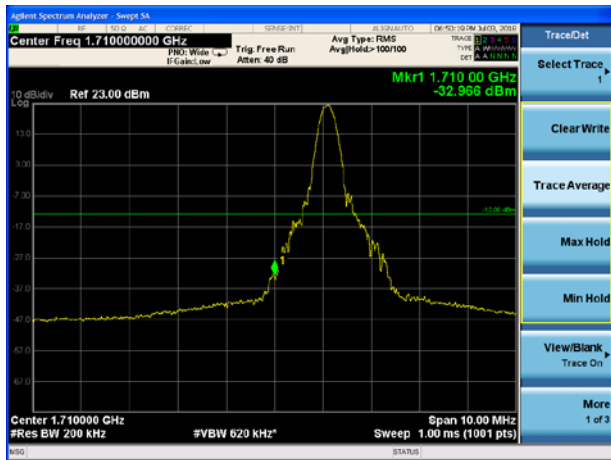

### LTE Band 66 QPSK 10MHz CH-High, 100%RB

### LTE Band 66 QPSK 15MHz CH-Low, 1 RB

### LTE Band 66 QPSK 15MHz CH-High, 1 RB

LTE Band 66 QPSK 15MHz CH-Low, 100%RB

LTE Band 66 QPSK 15MHz CH-High, 100%RB

LTE Band 66 QPSK 20MHz CH-Low, 1 RB

LTE Band 66 QPSK 20MHz CH-High, 1 RB

LTE Band 66 QPSK 20MHz CH-Low, 100%RB

LTE Band 66 QPSK 20MHz CH-High, 100%RB

LTE Band 66 16QAM 1.4MHz CH-Low, 1 RB

LTE Band 66 16QAM 1.4MHz CH-High, 1 RB

LTE Band 66 16QAM 1.4MHz CH-Low, 100%RB

LTE Band 66 16QAM 1.4MHz CH-High, 100%RB

LTE Band 66 16QAM 3MHz CH-Low, 1 RB