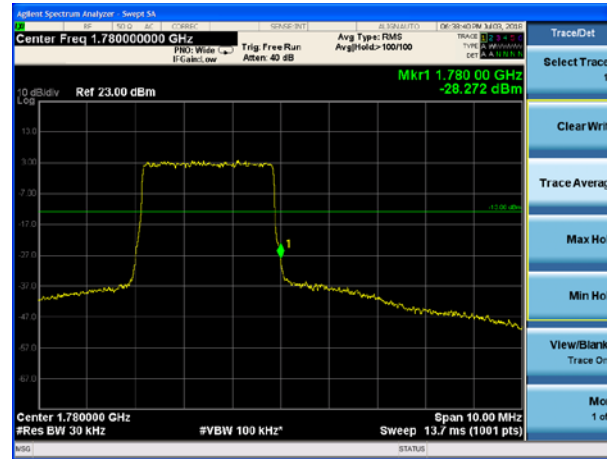

LTE Band 66 16QAM 3MHz CH-High, 1 RB

LTE Band 66 16QAM 3MHz CH-Low, 100%RB

LTE Band 66 16QAM 3MHz CH-High, 100%RB

LTE Band 66 16QAM 5MHz CH-Low, 1 RB

LTE Band 66 16QAM 5MHz CH-High, 1 RB

LTE Band 66 16QAM 5MHz CH-Low, 100%RB

LTE Band 66 16QAM 5MHz CH-High, 100%RB