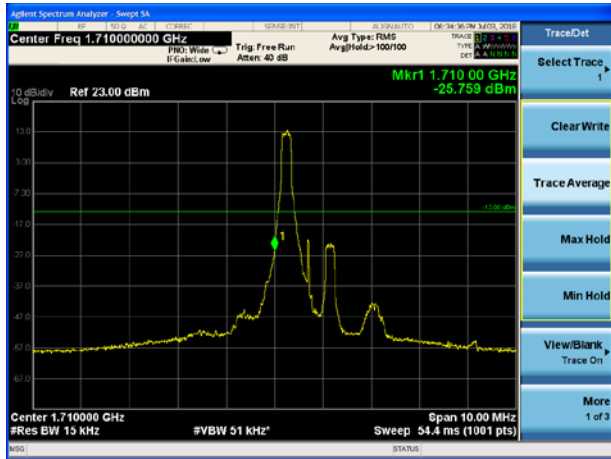

### LTE Band 66 QPSK 15MHz CH-Low, 1 RB

### LTE Band 66 QPSK 15MHz CH-High, 1 RB

LTE Band 66 QPSK 15MHz CH-Low, 100%RB

LTE Band 66 QPSK 15MHz CH-High, 100%RB

LTE Band 66 QPSK 20MHz CH-Low, 1 RB

LTE Band 66 QPSK 20MHz CH-High, 1 RB

LTE Band 66 QPSK 20MHz CH-Low, 100%RB

LTE Band 66 QPSK 20MHz CH-High, 100%RB

LTE Band 66 16QAM 1.4MHz CH-Low, 1 RB

LTE Band 66 16QAM 1.4MHz CH-High, 1 RB

LTE Band 66 16QAM 1.4MHz CH-Low, 100%RB

LTE Band 66 16QAM 1.4MHz CH-High, 100%RB

LTE Band 66 16QAM 3MHz CH-Low, 1 RB