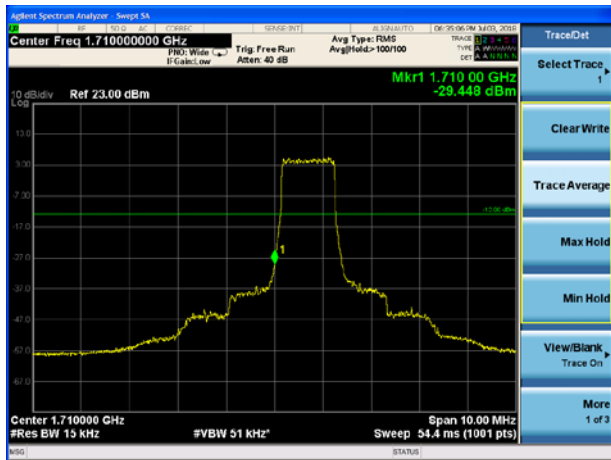

LTE Band 66 QPSK 1.4MHz CH-Low, 100%RB