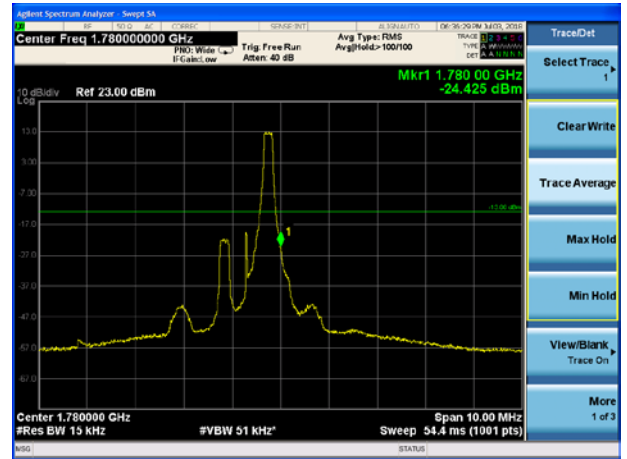

### LTE Band 66 QPSK 15MHz CH-High, 1 RB

LTE Band 66 QPSK 15MHz CH-Low, 100%RB

LTE Band 66 QPSK 15MHz CH-High, 100%RB

LTE Band 66 QPSK 20MHz CH-Low, 1 RB

LTE Band 66 QPSK 20MHz CH-High, 1 RB

LTE Band 66 QPSK 20MHz CH-Low, 100%RB

LTE Band 66 QPSK 20MHz CH-High, 100%RB

LTE Band 66 16QAM 1.4MHz CH-Low, 1 RB

LTE Band 66 16QAM 1.4MHz CH-High, 1 RB

LTE Band 66 16QAM 1.4MHz CH-Low, 100%RB

LTE Band 66 16QAM 1.4MHz CH-High, 100%RB

LTE Band 66 16QAM 3MHz CH-Low, 1 RB