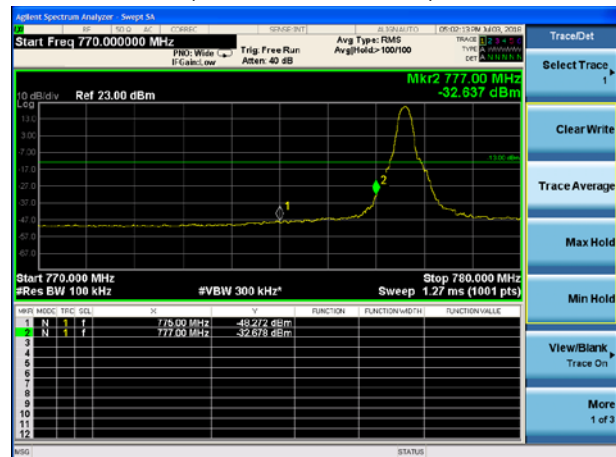

LTE Band 13 16QAM 5MHz CH-High, 1 RB (787MHz ~793MHz)

LTE Band 13 16QAM 5MHz CH-High, 1 RB (793MHz ~805MHz)

LTE Band 13 16QAM 5MHz CH-Low, 100%RB  
(763MHz ~775MHz)

LTE Band 13 16QAM 5MHz CH-Low, 100%RB  
(775MHz ~777MHz)

LTE Band 13 16QAM 5MHz CH-High, 100%RB  
(787MHz ~793MHz)

LTE Band 13 16QAM 5MHz CH-High, 100%RB  
(793MHz ~805MHz)

LTE Band 13 16QAM 10MHz CH-Low, 1 RB  
(763MHz ~775MHz)

LTE Band 13 16QAM 10MHz CH-Low, 1 RB  
(775MHz ~777MHz)

LTE Band 13 16QAM 10MHz CH-High, 1 RB (787MHz ~793MHz)

LTE Band 13 16QAM 10MHz CH-High, 1 RB (793MHz ~805MHz)

LTE Band 13 16QAM 10MHz CH-Low, 100%RB (763MHz ~775MHz)

LTE Band 13 16QAM 10MHz CH-Low, 100%RB (775MHz ~777MHz)

LTE Band 13 16QAM 10MHz CH-High, 100%RB (787MHz ~793MHz)

LTE Band 13 16QAM 10MHz CH-High, 100%RB (793MHz ~805MHz)