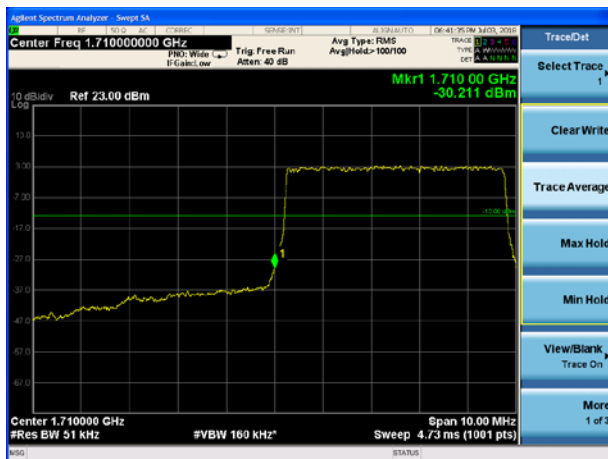

LTE Band 66 QPSK 20MHz CH-High, 100%RB

LTE Band 66 16QAM 1.4MHz CH-Low, 1 RB

LTE Band 66 16QAM 1.4MHz CH-High, 1 RB

LTE Band 66 16QAM 1.4MHz CH-Low, 100%RB

LTE Band 66 16QAM 1.4MHz CH-High, 100%RB

LTE Band 66 16QAM 3MHz CH-Low, 1 RB

LTE Band 66 16QAM 3MHz CH-High, 1 RB

LTE Band 66 16QAM 3MHz CH-Low, 100%RB

LTE Band 66 16QAM 3MHz CH-High, 100%RB

LTE Band 66 16QAM 5MHz CH-Low, 1 RB

LTE Band 66 16QAM 5MHz CH-High, 1 RB

LTE Band 66 16QAM 5MHz CH-Low, 100%RB

LTE Band 66 16QAM 5MHz CH-High, 100%RB