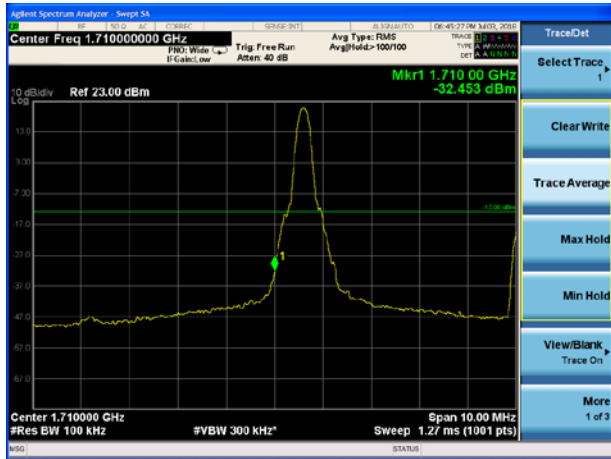

LTE Band 66 QPSK 10MHz CH-Low, 1 RB