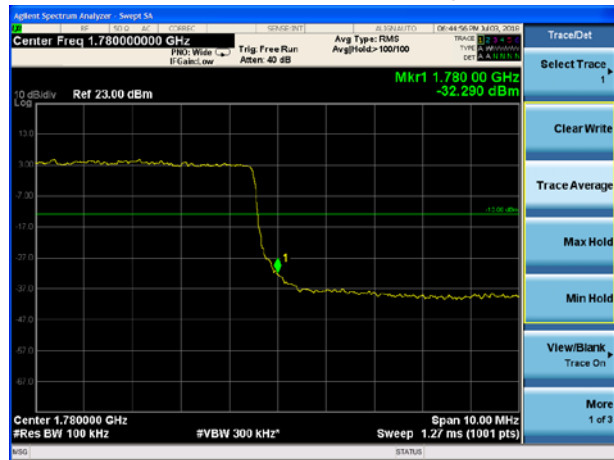

LTE Band 66 QPSK 10MHz CH-High, 100%RB