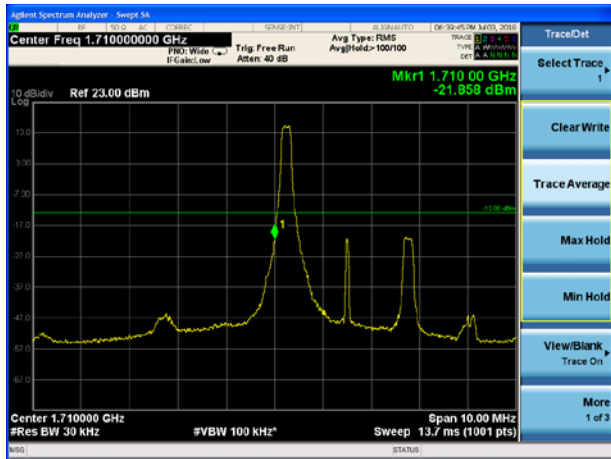

### LTE Band 66 QPSK 15MHz CH-High, 1 RB

LTE Band 66 QPSK 15MHz CH-Low, 100%RB

LTE Band 66 QPSK 15MHz CH-High, 100%RB

LTE Band 66 QPSK 20MHz CH-Low, 1 RB

LTE Band 66 QPSK 20MHz CH-High, 1 RB

LTE Band 66 QPSK 20MHz CH-Low, 100%RB

LTE Band 66 QPSK 20MHz CH-High, 100%RB

LTE Band 66 16QAM 1.4MHz CH-Low, 1 RB

LTE Band 66 16QAM 1.4MHz CH-High, 1 RB

LTE Band 66 16QAM 1.4MHz CH-Low, 100%RB

LTE Band 66 16QAM 1.4MHz CH-High, 100%RB

LTE Band 66 16QAM 3MHz CH-Low, 1 RB