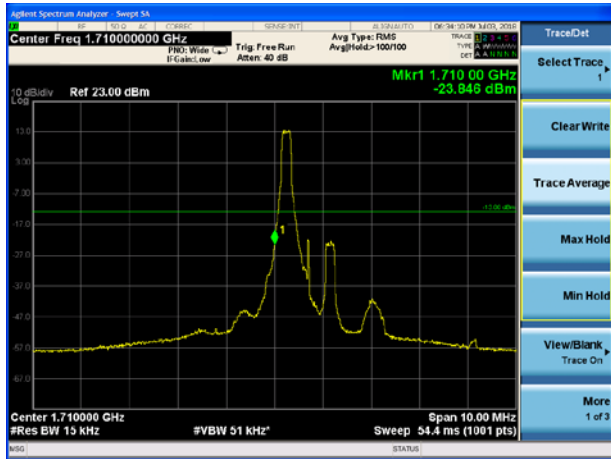

LTE Band 13 16QAM 10MHz CH-High, 100%RB (787MHz ~793MHz)

LTE Band 13 16QAM 10MHz CH-High, 100%RB (793MHz ~805MHz)

### LTE Band 66 QPSK 1.4MHz CH-Low, 1 RB

### LTE Band 66 QPSK 1.4MHz CH-High, 1 RB