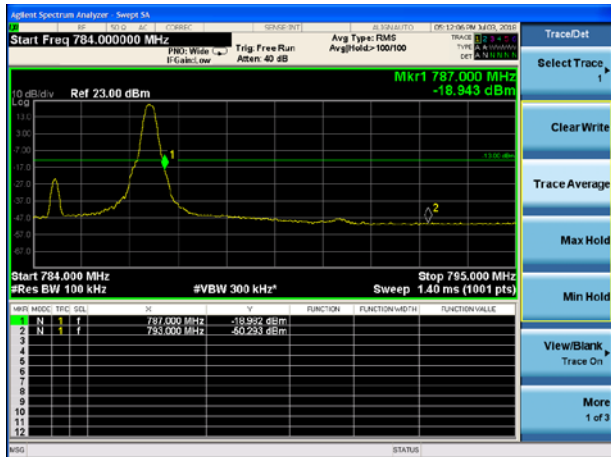

LTE Band 13 QPSK 10MHz CH-High, 100%RB (787MHz ~793MHz)

LTE Band 13 QPSK 10MHz CH-High, 100%RB (793MHz ~805MHz)

LTE Band 13 16QAM 5MHz CH-Low, 1 RB (763MHz ~775MHz)

LTE Band 13 16QAM 5MHz CH-Low, 1 RB (775MHz ~777MHz)

LTE Band 13 16QAM 5MHz CH-High, 1 RB (787MHz ~793MHz)

LTE Band 13 16QAM 5MHz CH-High, 1 RB (793MHz ~805MHz)

LTE Band 13 16QAM 5MHz CH-Low, 100%RB  
(763MHz ~775MHz)

LTE Band 13 16QAM 5MHz CH-Low, 100%RB  
(775MHz ~777MHz)