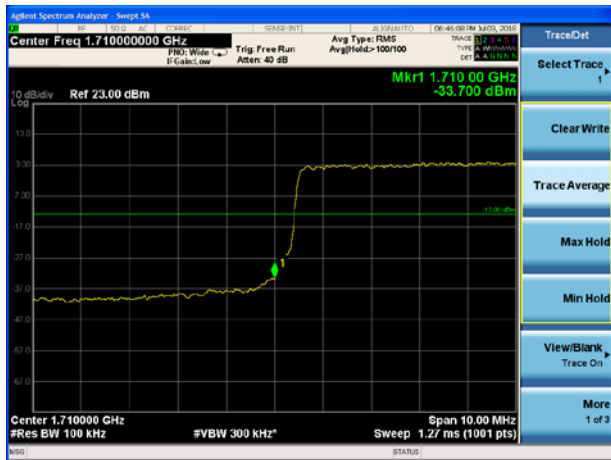

LTE Band 66 QPSK 10MHz CH-Low, 100%RB