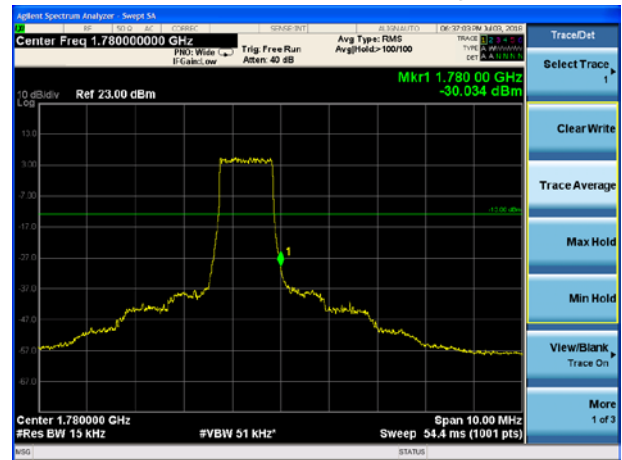

LTE Band 66 QPSK 1.4MHz CH-High, 100%RB