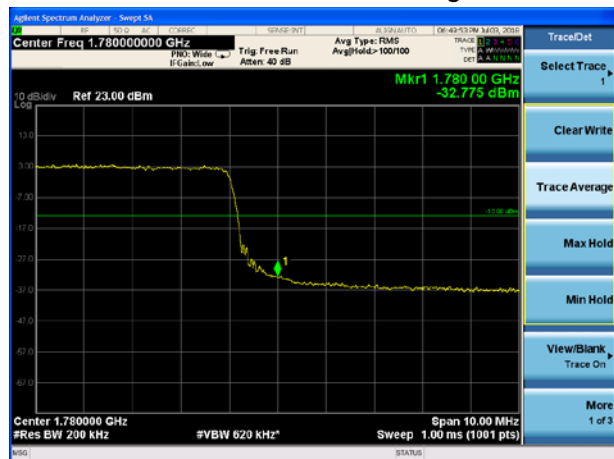

### LTE Band 66 QPSK 10MHz CH-High, 100%RB

### LTE Band 66 QPSK 15MHz CH-Low, 1 RB

### LTE Band 66 QPSK 15MHz CH-High, 1 RB

LTE Band 66 QPSK 15MHz CH-Low, 100%RB

LTE Band 66 QPSK 15MHz CH-High, 100%RB

LTE Band 66 QPSK 20MHz CH-Low, 1 RB

LTE Band 66 QPSK 20MHz CH-High, 1 RB

LTE Band 66 QPSK 20MHz CH-Low, 100%RB

LTE Band 66 QPSK 20MHz CH-High, 100%RB

LTE Band 66 16QAM 1.4MHz CH-Low, 1 RB

LTE Band 66 16QAM 1.4MHz CH-High, 1 RB

LTE Band 66 16QAM 1.4MHz CH-Low, 100%RB

LTE Band 66 16QAM 1.4MHz CH-High, 100%RB

LTE Band 66 16QAM 3MHz CH-Low, 1 RB