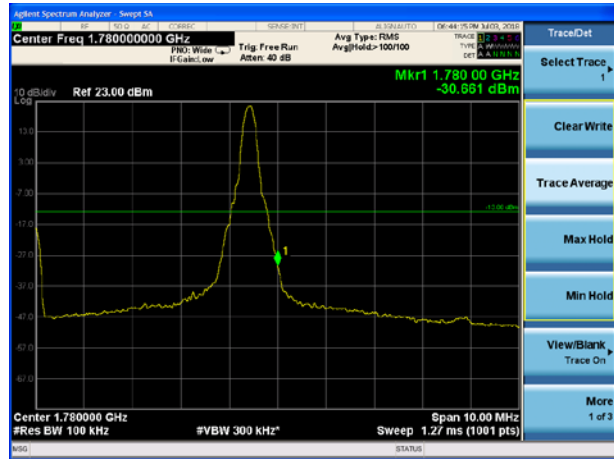

LTE Band 66 QPSK 10MHz CH-High, 1 RB