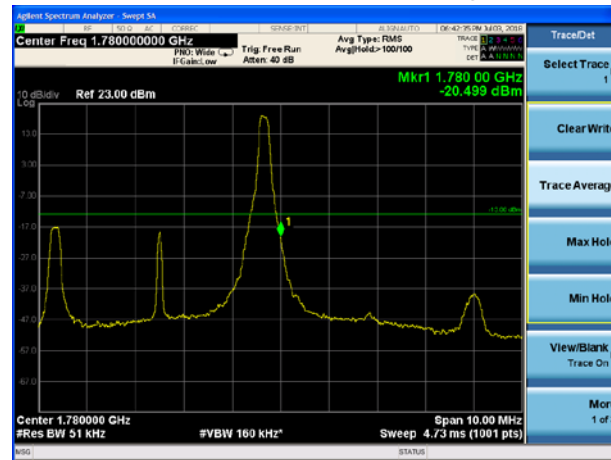

### LTE Band 66 QPSK 3MHz CH-Low, 1 RB

### LTE Band 66 QPSK 3MHz CH-High, 1 RB

LTE Band 66 QPSK 3MHz CH-Low, 100%RB

LTE Band 66 QPSK 3MHz CH-High, 100%RB

LTE Band 66 QPSK 5MHz CH-Low, 1 RB

LTE Band 66 QPSK 5MHz CH-High, 1 RB

LTE Band 66 QPSK 5MHz CH-Low, 100%RB

LTE Band 66 QPSK 5MHz CH-High, 100%RB