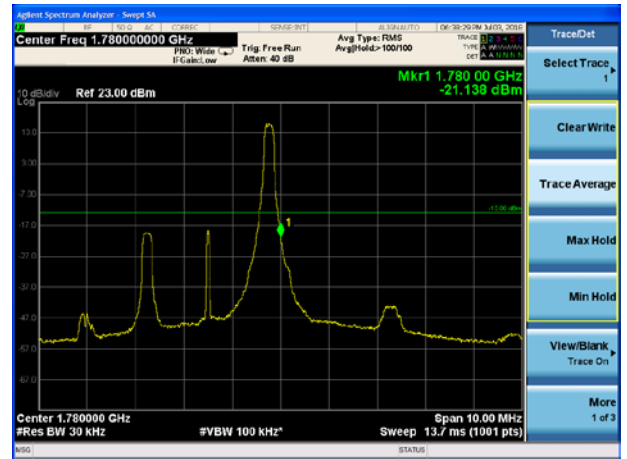

LTE Band 66 16QAM 3MHz CH-High, 1 RB