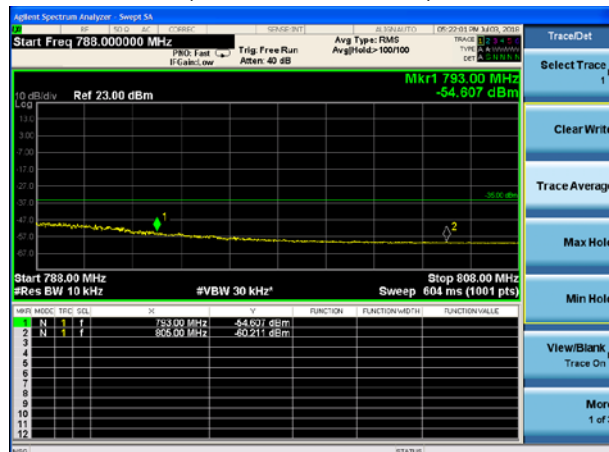

LTE Band 13 16QAM 5MHz CH-High, 100%RB  
(787MHz ~793MHz)

LTE Band 13 16QAM 5MHz CH-High, 100%RB  
(793MHz ~805MHz)

LTE Band 13 16QAM 10MHz CH-Low, 1 RB  
(763MHz ~775MHz)

LTE Band 13 16QAM 10MHz CH-Low, 1 RB  
(775MHz ~777MHz)

LTE Band 13 16QAM 10MHz CH-High, 1 RB (787MHz ~793MHz)

LTE Band 13 16QAM 10MHz CH-High, 1 RB (793MHz ~805MHz)

LTE Band 13 16QAM 10MHz CH-Low, 100%RB (763MHz ~775MHz)

LTE Band 13 16QAM 10MHz CH-Low, 100%RB (775MHz ~777MHz)

LTE Band 13 16QAM 10MHz CH-High, 100%RB (787MHz ~793MHz)

LTE Band 13 16QAM 10MHz CH-High, 100%RB (793MHz ~805MHz)

### LTE Band 66 QPSK 1.4MHz CH-Low, 1 RB