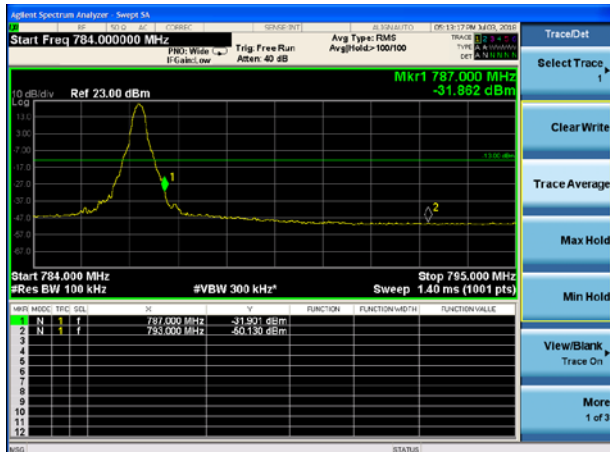

LTE Band 13 16QAM 5MHz CH-High, 1 RB (787MHz ~793MHz)

LTE Band 13 16QAM 5MHz CH-High, 1 RB (793MHz ~805MHz)

LTE Band 13 16QAM 5MHz CH-Low, 100%RB  
(763MHz ~775MHz)

LTE Band 13 16QAM 5MHz CH-Low, 100%RB  
(775MHz ~777MHz)

LTE Band 13 16QAM 5MHz CH-High, 100%RB  
(787MHz ~793MHz)

LTE Band 13 16QAM 5MHz CH-High, 100%RB  
(793MHz ~805MHz)

LTE Band 13 16QAM 10MHz CH-Low, 1 RB  
(763MHz ~775MHz)

LTE Band 13 16QAM 10MHz CH-Low, 1 RB  
(775MHz ~777MHz)

LTE Band 13 16QAM 10MHz CH-High, 1 RB (787MHz ~793MHz)

LTE Band 13 16QAM 10MHz CH-High, 1 RB (793MHz ~805MHz)

LTE Band 13 16QAM 10MHz CH-Low, 100%RB (763MHz ~775MHz)

LTE Band 13 16QAM 10MHz CH-Low, 100%RB (775MHz ~777MHz)

LTE Band 13 16QAM 10MHz CH-High, 100%RB (787MHz ~793MHz)

LTE Band 13 16QAM 10MHz CH-High, 100%RB (793MHz ~805MHz)