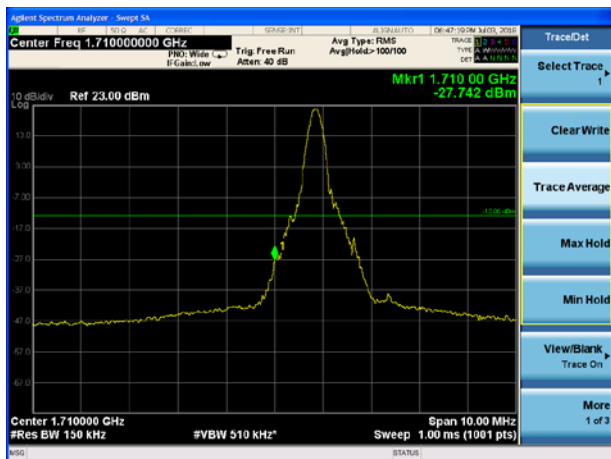

LTE Band 66 16QAM 15MHz CH-Low, 1 RB