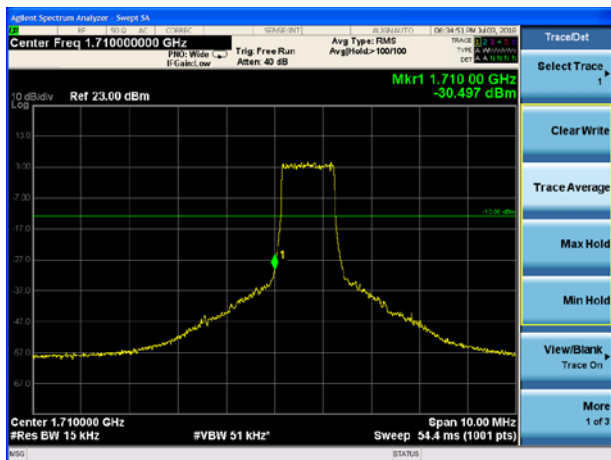

### LTE Band 66 QPSK 15MHz CH-High, 1 RB

LTE Band 66 QPSK 15MHz CH-Low, 100%RB

LTE Band 66 QPSK 15MHz CH-High, 100%RB

LTE Band 66 QPSK 20MHz CH-Low, 1 RB

LTE Band 66 QPSK 20MHz CH-High, 1 RB

LTE Band 66 QPSK 20MHz CH-Low, 100%RB

LTE Band 66 QPSK 20MHz CH-High, 100%RB

LTE Band 66 16QAM 1.4MHz CH-Low, 1 RB

LTE Band 66 16QAM 1.4MHz CH-High, 1 RB

LTE Band 66 16QAM 1.4MHz CH-Low, 100%RB

LTE Band 66 16QAM 1.4MHz CH-High, 100%RB

LTE Band 66 16QAM 3MHz CH-Low, 1 RB

LTE Band 66 16QAM 3MHz CH-High, 1 RB

LTE Band 66 16QAM 3MHz CH-Low, 100%RB

LTE Band 66 16QAM 3MHz CH-High, 100%RB

LTE Band 66 16QAM 5MHz CH-Low, 1 RB

LTE Band 66 16QAM 5MHz CH-High, 1 RB

LTE Band 66 16QAM 5MHz CH-Low, 100%RB