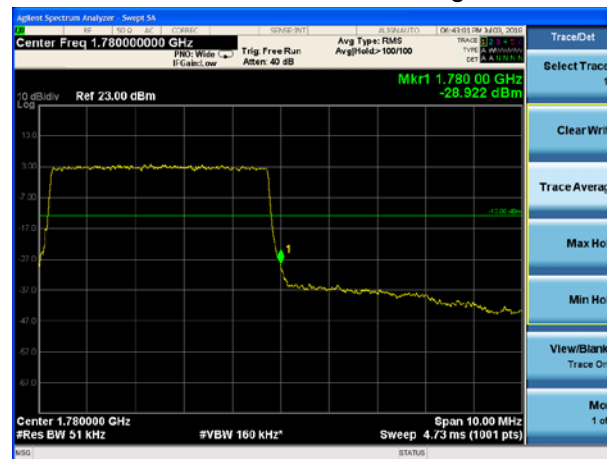

LTE Band 66 QPSK 20MHz CH-High, 100%RB

LTE Band 66 16QAM 1.4MHz CH-Low, 1 RB

LTE Band 66 16QAM 1.4MHz CH-High, 1 RB

LTE Band 66 16QAM 1.4MHz CH-Low, 100%RB

LTE Band 66 16QAM 1.4MHz CH-High, 100%RB

LTE Band 66 16QAM 3MHz CH-Low, 1 RB

LTE Band 66 16QAM 3MHz CH-High, 1 RB

LTE Band 66 16QAM 3MHz CH-Low, 100%RB

LTE Band 66 16QAM 3MHz CH-High, 100%RB

LTE Band 66 16QAM 5MHz CH-Low, 1 RB

LTE Band 66 16QAM 5MHz CH-High, 1 RB

LTE Band 66 16QAM 5MHz CH-Low, 100%RB

LTE Band 66 16QAM 5MHz CH-High, 100%RB