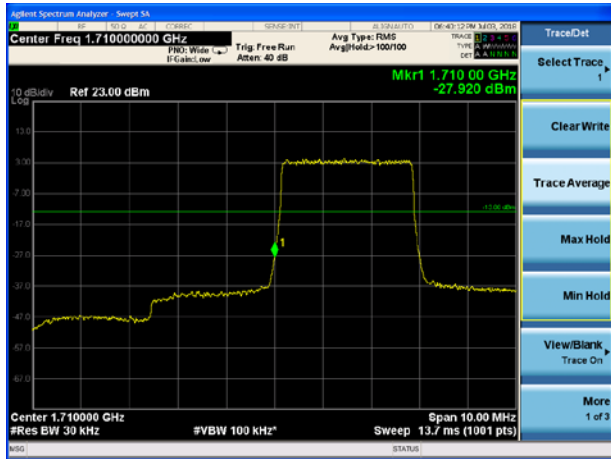

### LTE Band 66 QPSK 1.4MHz CH-High, 100%RB

### LTE Band 66 QPSK 3MHz CH-Low, 1 RB

### LTE Band 66 QPSK 3MHz CH-High, 1 RB

LTE Band 66 QPSK 3MHz CH-Low, 100%RB

LTE Band 66 QPSK 3MHz CH-High, 100%RB

LTE Band 66 QPSK 5MHz CH-Low, 1 RB

LTE Band 66 QPSK 5MHz CH-High, 1 RB

LTE Band 66 QPSK 5MHz CH-Low, 100%RB