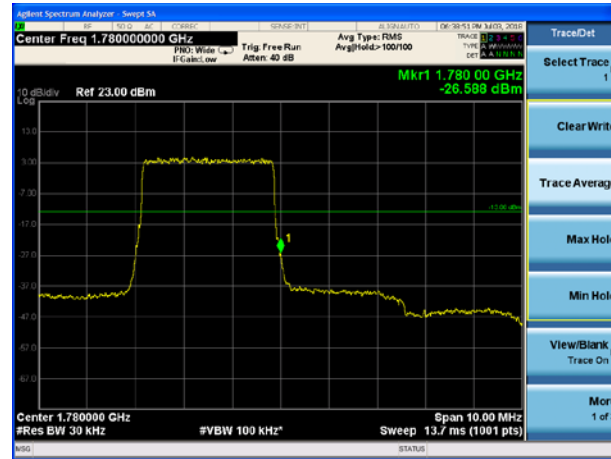

### LTE Band 66 QPSK 1.4MHz CH-High, 100%RB

### LTE Band 66 QPSK 3MHz CH-Low, 1 RB

### LTE Band 66 QPSK 3MHz CH-High, 1 RB

LTE Band 66 QPSK 3MHz CH-Low, 100%RB

LTE Band 66 QPSK 3MHz CH-High, 100%RB

LTE Band 66 QPSK 5MHz CH-Low, 1 RB

LTE Band 66 QPSK 5MHz CH-High, 1 RB

LTE Band 66 QPSK 5MHz CH-Low, 100%RB

LTE Band 66 QPSK 5MHz CH-High, 100%RB