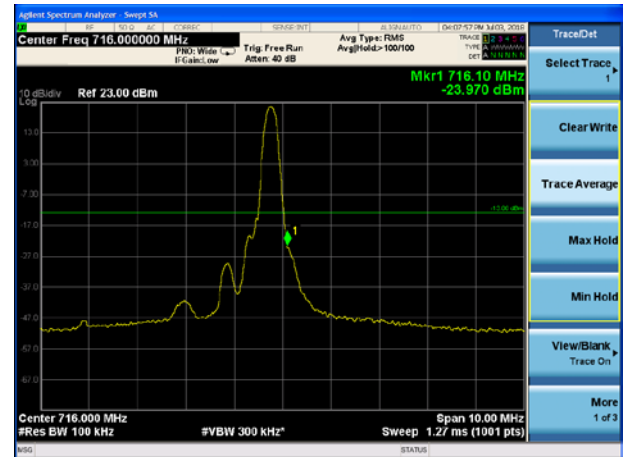

LTE Band 4 16QAM 15MHz CH-Low, 100%RB

LTE Band 4 16QAM 15MHz CH-High, 100%RB

LTE Band 4 16QAM 20MHz CH-Low, 1 RB

LTE Band 4 16QAM 20MHz CH-High, 1 RB

LTE Band 4 16QAM 20MHz CH-Low, 100%RB

LTE Band 4 16QAM 20MHz CH-High, 100%RB

LTE Band 12 QPSK 1.4MHz CH-Low, 1 RB

LTE Band 12 QPSK 1.4MHz CH-High, 1 RB

LTE Band 12 QPSK 1.4MHz CH-Low, 1 RB 698MHz~699MHz

LTE Band 12 QPSK 1.4MHz CH-High, 1 RB 716MHz~717MHz

LTE Band 12 QPSK 1.4MHz CH-Low, 100%RB