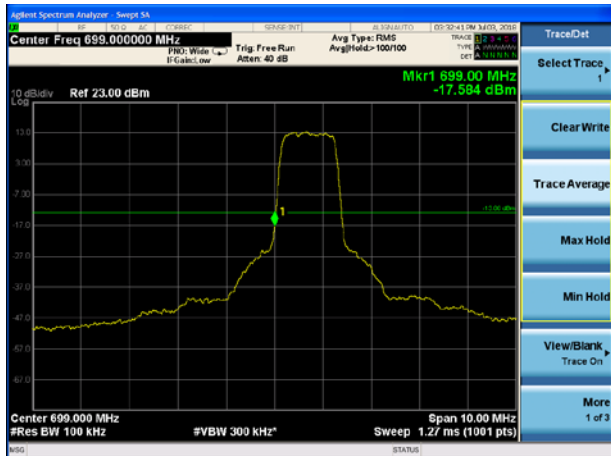

LTE Band 12 QPSK 1.4MHz CH-Low, 1 RB

LTE Band 12 QPSK 1.4MHz CH-High, 1 RB

LTE Band 12 QPSK 1.4MHz CH-Low, 1 RB 698MHz~699MHz

LTE Band 12 QPSK 1.4MHz CH-High, 1 RB 716MHz~717MHz

LTE Band 12 QPSK 1.4MHz CH-Low, 100%RB

LTE Band 12 QPSK 1.4MHz CH-High, 100%RB

LTE Band 12 QPSK 3MHz CH-Low, 1 RB

LTE Band 12 QPSK 3MHz CH-High, 1 RB

LTE Band 12 QPSK 3MHz CH-Low, 1 RB 698MHz~699MHz

LTE Band 12 QPSK 3MHz CH-High, 1 RB 716MHz~717MHz