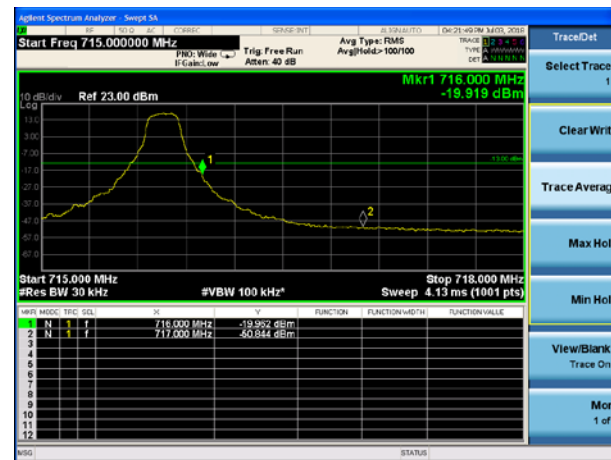

LTE Band 12 QPSK 1.4MHz CH-Low, 1 RB

LTE Band 12 QPSK 1.4MHz CH-High, 1 RB

LTE Band 12 QPSK 1.4MHz CH-Low, 1 RB 698MHz~699MHz

LTE Band 12 QPSK 1.4MHz CH-High, 1 RB 716MHz~717MHz

LTE Band 12 QPSK 1.4MHz CH-Low, 100%RB

LTE Band 12 QPSK 1.4MHz CH-High, 100%RB

LTE Band 12 QPSK 3MHz CH-Low, 1 RB

LTE Band 12 QPSK 3MHz CH-High, 1 RB

LTE Band 12 QPSK 3MHz CH-Low, 1 RB 698MHz~699MHz

LTE Band 12 QPSK 3MHz CH-High, 1 RB 716MHz~717MHz

LTE Band 12 QPSK 3MHz CH-Low, 100%RB

LTE Band 12 QPSK 3MHz CH-High, 100%RB

LTE Band 12 QPSK 5MHz CH-Low, 1 RB

LTE Band 12 QPSK 5MHz CH-High, 1 RB

LTE Band 12 QPSK 5MHz CH-Low, 100%RB

LTE Band 12 QPSK 5MHz CH-High, 100%RB