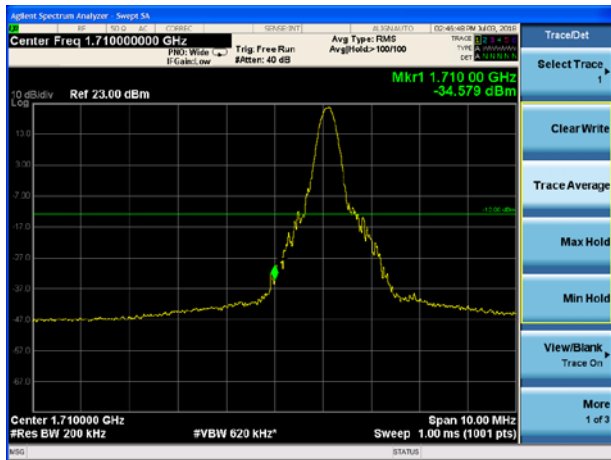

LTE Band 4 16QAM 15MHz CH-Low, 100%RB

LTE Band 4 16QAM 15MHz CH-High, 100%RB

LTE Band 4 16QAM 20MHz CH-Low, 1 RB

LTE Band 4 16QAM 20MHz CH-High, 1 RB

LTE Band 4 16QAM 20MHz CH-Low, 100%RB

LTE Band 4 16QAM 20MHz CH-High, 100%RB

LTE Band 12 QPSK 1.4MHz CH-Low, 1 RB

LTE Band 12 QPSK 1.4MHz CH-High, 1 RB

LTE Band 12 QPSK 1.4MHz CH-Low, 1 RB 698MHz~699MHz

LTE Band 12 QPSK 1.4MHz CH-High, 1 RB 716MHz~717MHz

LTE Band 12 QPSK 1.4MHz CH-Low, 100%RB