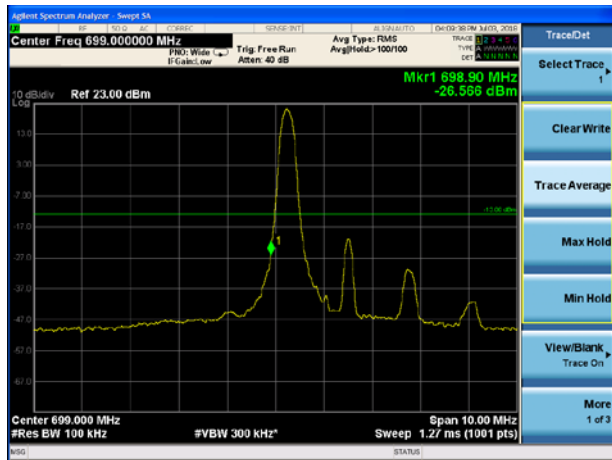

LTE Band 12 16QAM 1.4MHz CH-Low, 1 RB
698MHz~699MHz

LTE Band 12 16QAM 1.4MHz CH-High, 1 RB
716MHz~717MHz

LTE Band 12 16QAM 1.4MHz CH-Low, 100%RB

LTE Band 12 16QAM 1.4MHz CH-High, 100%RB

LTE Band 12 16QAM 3MHz CH-Low, 1 RB

LTE Band 12 16QAM 3MHz CH-High, 1 RB

LTE Band 12 16QAM 3MHz CH-Low, 1 RB
698MHz~699MHz

LTE Band 12 16QAM 3MHz CH-High, 1 RB
698MHz~699MHz

LTE Band 12 16QAM 3MHz CH-Low, 100%RB

LTE Band 12 16QAM 3MHz CH-High, 100%RB