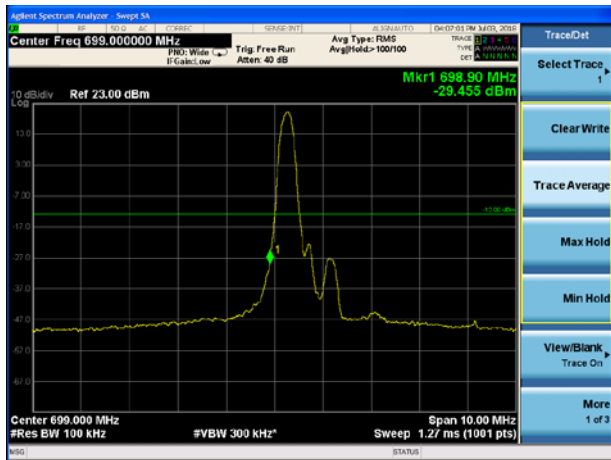

LTE Band 12 QPSK 10MHz CH-Low, 1 RB

LTE Band 12 QPSK 10MHz CH-High, 1 RB

LTE Band 12 QPSK 10MHz CH-Low, 100%RB

LTE Band 12 QPSK 10MHz CH-High, 100%RB

LTE Band 12 16QAM 1.4MHz CH-Low, 1 RB

LTE Band 12 16QAM 1.4MHz CH-High, 1 RB

LTE Band 12 16QAM 1.4MHz CH-Low, 1 RB
698MHz~699MHz

LTE Band 12 16QAM 1.4MHz CH-High, 1 RB
716MHz~717MHz

LTE Band 12 16QAM 1.4MHz CH-Low, 100%RB

LTE Band 12 16QAM 1.4MHz CH-High, 100%RB

LTE Band 12 16QAM 3MHz CH-Low, 1 RB