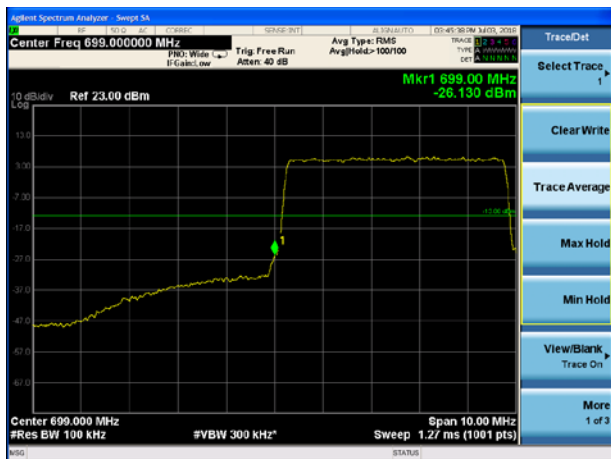

LTE Band 12 16QAM 3MHz CH-High, 1 RB

LTE Band 12 16QAM 3MHz CH-Low, 1 RB
698MHz~699MHz

LTE Band 12 16QAM 3MHz CH-High, 1 RB
698MHz~699MHz

LTE Band 12 16QAM 3MHz CH-Low, 100%RB

LTE Band 12 16QAM 3MHz CH-High, 100%RB

LTE Band 12 16QAM 5MHz CH-Low, 1 RB

LTE Band 12 16QAM 5MHz CH-High, 1 RB

LTE Band 12 16QAM 5MHz CH-Low, 100%RB

LTE Band 12 16QAM 5MHz CH-High, 100%RB

LTE Band 12 16QAM 10MHz CH-Low, 1 RB

LTE Band 12 16QAM 10MHz CH-High, 1 RB