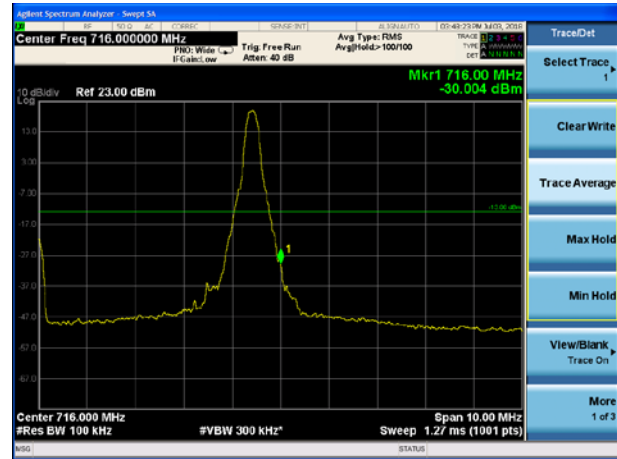

LTE Band 12 16QAM 5MHz CH-Low, 1 RB

LTE Band 12 16QAM 5MHz CH-High, 1 RB

LTE Band 12 16QAM 5MHz CH-Low, 100%RB

LTE Band 12 16QAM 5MHz CH-High, 100%RB

LTE Band 12 16QAM 10MHz CH-Low, 1 RB

LTE Band 12 16QAM 10MHz CH-High, 1 RB

LTE Band 12 16QAM 10MHz CH-Low, 100%RB

LTE Band 12 16QAM 10MHz CH-High, 100%RB

LTE Band 13 QPSK 5MHz CH-Low, 1 RB (763MHz ~775MHz)

LTE Band 13 QPSK 5MHz CH-Low, 1 RB (775MHz ~777MHz)

LTE Band 13 QPSK 5MHz CH-High, 1 RB (787MHz ~793MHz)