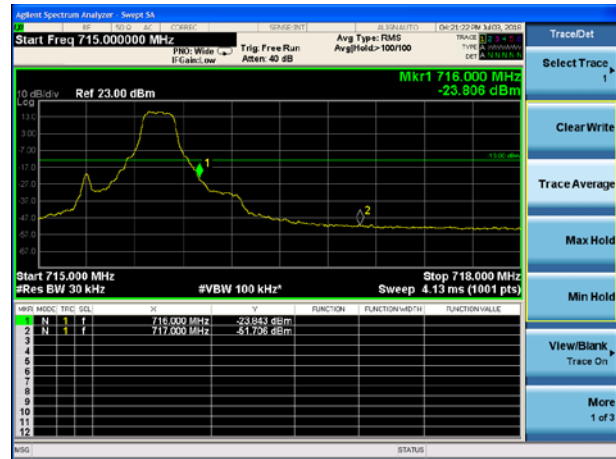

LTE Band 12 QPSK 10MHz CH-Low, 1 RB

LTE Band 12 QPSK 10MHz CH-High, 1 RB

LTE Band 12 QPSK 10MHz CH-Low, 100%RB

LTE Band 12 QPSK 10MHz CH-High, 100%RB

LTE Band 12 16QAM 1.4MHz CH-Low, 1 RB

LTE Band 12 16QAM 1.4MHz CH-High, 1 RB

LTE Band 12 16QAM 1.4MHz CH-Low, 1 RB
698MHz~699MHz

LTE Band 12 16QAM 1.4MHz CH-High, 1 RB
716MHz~717MHz

LTE Band 12 16QAM 1.4MHz CH-Low, 100%RB

LTE Band 12 16QAM 1.4MHz CH-High, 100%RB

LTE Band 12 16QAM 3MHz CH-Low, 1 RB