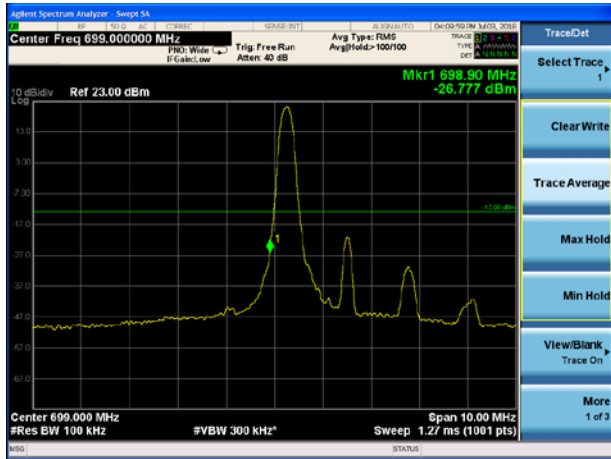

LTE Band 12 QPSK 1.4MHz CH-Low, 1 RB

LTE Band 12 QPSK 1.4MHz CH-High, 1 RB

LTE Band 12 QPSK 1.4MHz CH-Low, 1 RB 698MHz~699MHz

LTE Band 12 QPSK 1.4MHz CH-High, 1 RB 716MHz~717MHz

LTE Band 12 QPSK 1.4MHz CH-Low, 100%RB

LTE Band 12 QPSK 1.4MHz CH-High, 100%RB

LTE Band 12 QPSK 3MHz CH-Low, 1 RB

LTE Band 12 QPSK 3MHz CH-High, 1 RB

LTE Band 12 QPSK 3MHz CH-Low, 1 RB 698MHz~699MHz

LTE Band 12 QPSK 3MHz CH-High, 1 RB 716MHz~717MHz