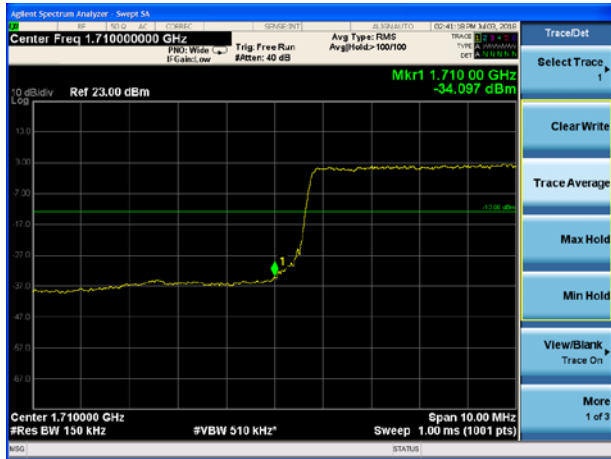

LTE Band 4 16QAM 15MHz CH-Low, 100%RB

LTE Band 4 16QAM 15MHz CH-High, 100%RB

LTE Band 4 16QAM 20MHz CH-Low, 1 RB

LTE Band 4 16QAM 20MHz CH-High, 1 RB

LTE Band 4 16QAM 20MHz CH-Low, 100%RB

LTE Band 4 16QAM 20MHz CH-High, 100%RB

LTE Band 12 QPSK 1.4MHz CH-Low, 1 RB

LTE Band 12 QPSK 1.4MHz CH-High, 1 RB

LTE Band 12 QPSK 1.4MHz CH-Low, 1 RB 698MHz~699MHz

LTE Band 12 QPSK 1.4MHz CH-High, 1 RB 716MHz~717MHz

LTE Band 12 QPSK 1.4MHz CH-Low, 100%RB