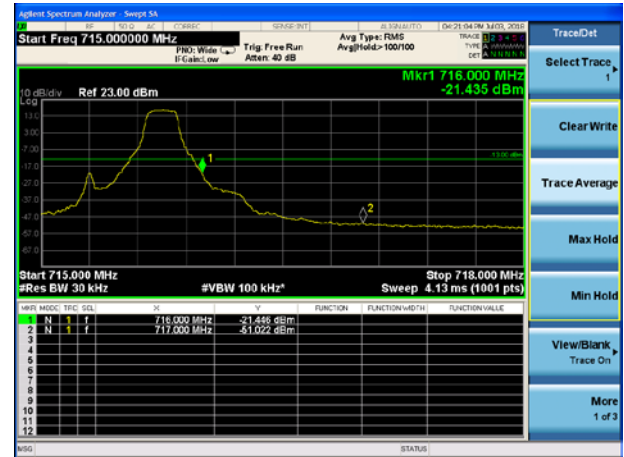

LTE Band 4 16QAM 15MHz CH-Low, 100%RB

LTE Band 4 16QAM 15MHz CH-High, 100%RB

LTE Band 4 16QAM 20MHz CH-Low, 1 RB

LTE Band 4 16QAM 20MHz CH-High, 1 RB

LTE Band 4 16QAM 20MHz CH-Low, 100%RB

LTE Band 4 16QAM 20MHz CH-High, 100%RB

LTE Band 12 QPSK 1.4MHz CH-Low, 1 RB

LTE Band 12 QPSK 1.4MHz CH-High, 1 RB

LTE Band 12 QPSK 1.4MHz CH-Low, 1 RB 698MHz~699MHz

LTE Band 12 QPSK 1.4MHz CH-High, 1 RB 716MHz~717MHz

LTE Band 12 QPSK 1.4MHz CH-Low, 100%RB

LTE Band 12 QPSK 1.4MHz CH-High, 100%RB

LTE Band 12 QPSK 3MHz CH-Low, 1 RB

LTE Band 12 QPSK 3MHz CH-High, 1 RB

LTE Band 12 QPSK 3MHz CH-Low, 1 RB 698MHz~699MHz

LTE Band 12 QPSK 3MHz CH-High, 1 RB 716MHz~717MHz

LTE Band 12 QPSK 3MHz CH-Low, 100%RB

LTE Band 12 QPSK 3MHz CH-High, 100%RB

LTE Band 12 QPSK 5MHz CH-Low, 1 RB

LTE Band 12 QPSK 5MHz CH-High, 1 RB

LTE Band 12 QPSK 5MHz CH-Low, 100%RB

LTE Band 12 QPSK 5MHz CH-High, 100%RB