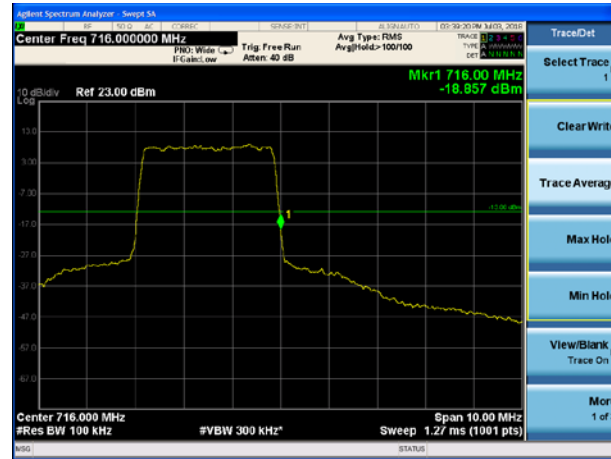

LTE Band 12 16QAM 1.4MHz CH-Low, 1 RB
698MHz~699MHz

LTE Band 12 16QAM 1.4MHz CH-High, 1 RB
716MHz~717MHz

LTE Band 12 16QAM 1.4MHz CH-Low, 100%RB

LTE Band 12 16QAM 1.4MHz CH-High, 100%RB

LTE Band 12 16QAM 3MHz CH-Low, 1 RB

LTE Band 12 16QAM 3MHz CH-High, 1 RB

LTE Band 12 16QAM 3MHz CH-Low, 1 RB
698MHz~699MHz

LTE Band 12 16QAM 3MHz CH-High, 1 RB
698MHz~699MHz

LTE Band 12 16QAM 3MHz CH-Low, 100%RB

LTE Band 12 16QAM 3MHz CH-High, 100%RB

LTE Band 12 16QAM 5MHz CH-Low, 1 RB

LTE Band 12 16QAM 5MHz CH-High, 1 RB

LTE Band 12 16QAM 5MHz CH-Low, 100%RB

LTE Band 12 16QAM 5MHz CH-High, 100%RB

LTE Band 12 16QAM 10MHz CH-Low, 1 RB

LTE Band 12 16QAM 10MHz CH-High, 1 RB