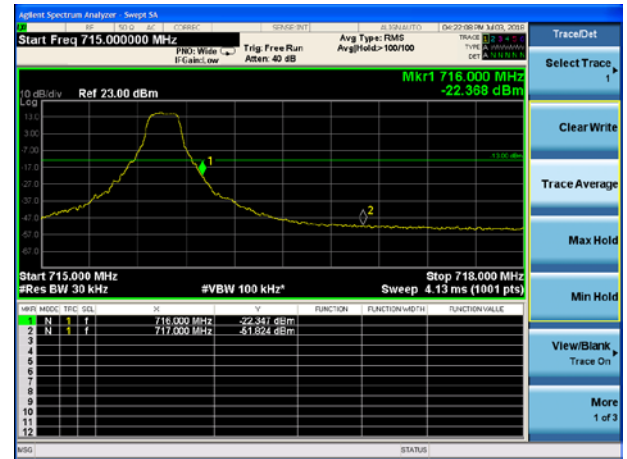

LTE Band 12 16QAM 1.4MHz CH-Low, 1 RB
698MHz~699MHz

LTE Band 12 16QAM 1.4MHz CH-High, 1 RB
716MHz~717MHz

LTE Band 12 16QAM 1.4MHz CH-Low, 100%RB

LTE Band 12 16QAM 1.4MHz CH-High, 100%RB

LTE Band 12 16QAM 3MHz CH-Low, 1 RB

LTE Band 12 16QAM 3MHz CH-High, 1 RB

LTE Band 12 16QAM 3MHz CH-Low, 1 RB
698MHz~699MHz

LTE Band 12 16QAM 3MHz CH-High, 1 RB
698MHz~699MHz

LTE Band 12 16QAM 3MHz CH-Low, 100%RB

LTE Band 12 16QAM 3MHz CH-High, 100%RB