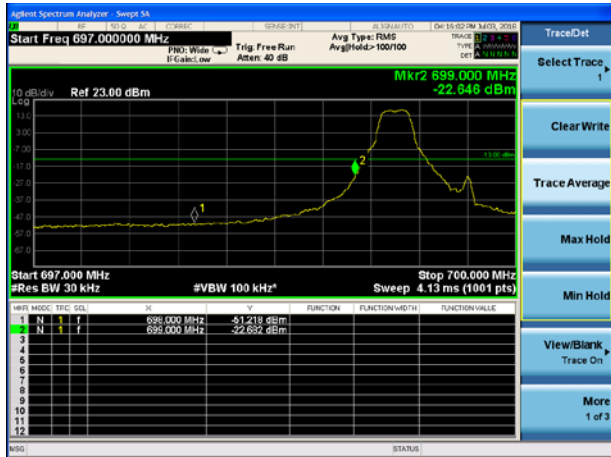

LTE Band 4 16QAM 15MHz CH-Low, 100%RB

LTE Band 4 16QAM 15MHz CH-High, 100%RB

LTE Band 4 16QAM 20MHz CH-Low, 1 RB

LTE Band 4 16QAM 20MHz CH-High, 1 RB

LTE Band 4 16QAM 20MHz CH-Low, 100%RB

LTE Band 4 16QAM 20MHz CH-High, 100%RB

LTE Band 12 QPSK 1.4MHz CH-Low, 1 RB

LTE Band 12 QPSK 1.4MHz CH-High, 1 RB

LTE Band 12 QPSK 1.4MHz CH-Low, 1 RB 698MHz~699MHz

LTE Band 12 QPSK 1.4MHz CH-High, 1 RB 716MHz~717MHz

LTE Band 12 QPSK 1.4MHz CH-Low, 100%RB