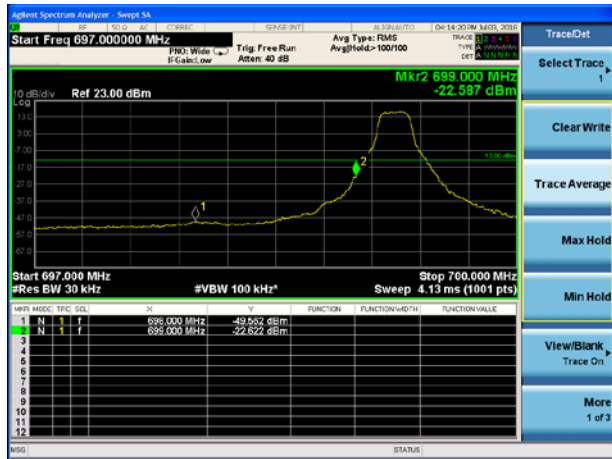

LTE Band 12 16QAM 1.4MHz CH-Low, 1 RB
698MHz~699MHz

LTE Band 12 16QAM 1.4MHz CH-High, 1 RB
716MHz~717MHz

LTE Band 12 16QAM 1.4MHz CH-Low, 100%RB

LTE Band 12 16QAM 1.4MHz CH-High, 100%RB

LTE Band 12 16QAM 3MHz CH-Low, 1 RB

LTE Band 12 16QAM 3MHz CH-High, 1 RB

LTE Band 12 16QAM 3MHz CH-Low, 1 RB
698MHz~699MHz

LTE Band 12 16QAM 3MHz CH-High, 1 RB
698MHz~699MHz

LTE Band 12 16QAM 3MHz CH-Low, 100%RB

LTE Band 12 16QAM 3MHz CH-High, 100%RB