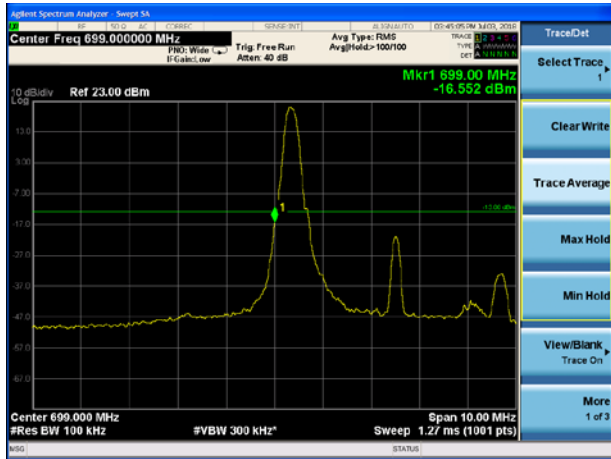

LTE Band 12 QPSK 3MHz CH-Low, 100%RB

LTE Band 12 QPSK 3MHz CH-High, 100%RB

LTE Band 12 QPSK 5MHz CH-Low, 1 RB

LTE Band 12 QPSK 5MHz CH-High, 1 RB

LTE Band 12 QPSK 5MHz CH-Low, 100%RB

LTE Band 12 QPSK 5MHz CH-High, 100%RB

LTE Band 12 QPSK 10MHz CH-Low, 1 RB

LTE Band 12 QPSK 10MHz CH-High, 1 RB

LTE Band 12 QPSK 10MHz CH-Low, 100%RB

LTE Band 12 QPSK 10MHz CH-High, 100%RB

LTE Band 12 16QAM 1.4MHz CH-Low, 1 RB

LTE Band 12 16QAM 1.4MHz CH-High, 1 RB