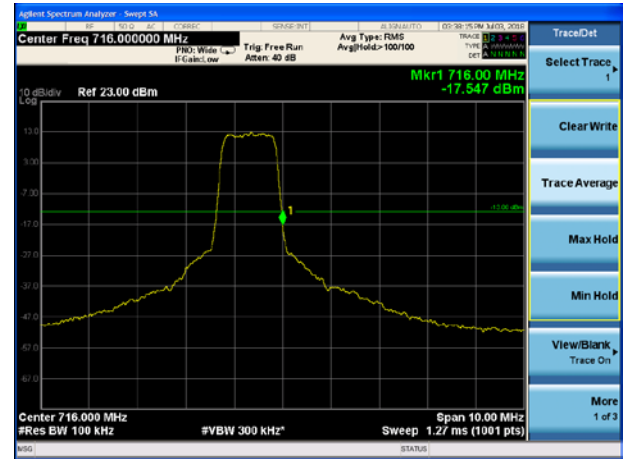

LTE Band 12 16QAM 1.4MHz CH-Low, 1 RB
698MHz~699MHz

LTE Band 12 16QAM 1.4MHz CH-High, 1 RB
716MHz~717MHz

LTE Band 12 16QAM 1.4MHz CH-Low, 100%RB

LTE Band 12 16QAM 1.4MHz CH-High, 100%RB

LTE Band 12 16QAM 3MHz CH-Low, 1 RB

LTE Band 12 16QAM 3MHz CH-High, 1 RB

LTE Band 12 16QAM 3MHz CH-Low, 1 RB
698MHz~699MHz

LTE Band 12 16QAM 3MHz CH-High, 1 RB
698MHz~699MHz

LTE Band 12 16QAM 3MHz CH-Low, 100%RB

LTE Band 12 16QAM 3MHz CH-High, 100%RB