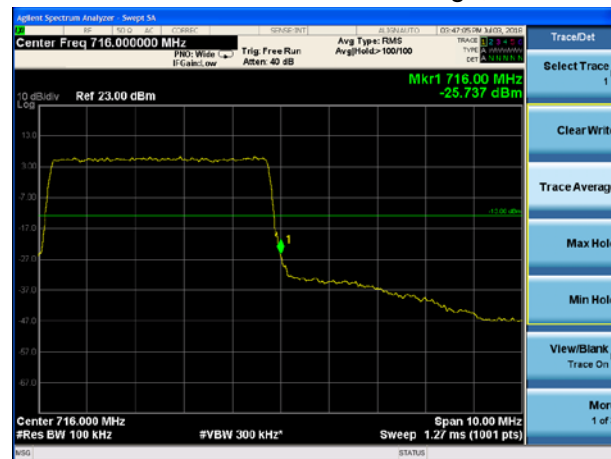

LTE Band 12 16QAM 3MHz CH-High, 1 RB

LTE Band 12 16QAM 3MHz CH-Low, 1 RB
698MHz~699MHz

LTE Band 12 16QAM 3MHz CH-High, 1 RB
698MHz~699MHz

LTE Band 12 16QAM 3MHz CH-Low, 100%RB

LTE Band 12 16QAM 3MHz CH-High, 100%RB

LTE Band 12 16QAM 5MHz CH-Low, 1 RB

LTE Band 12 16QAM 5MHz CH-High, 1 RB

LTE Band 12 16QAM 5MHz CH-Low, 100%RB

LTE Band 12 16QAM 5MHz CH-High, 100%RB

LTE Band 12 16QAM 10MHz CH-Low, 1 RB

LTE Band 12 16QAM 10MHz CH-High, 1 RB

LTE Band 12 16QAM 10MHz CH-Low, 100%RB

LTE Band 12 16QAM 10MHz CH-High, 100%RB

LTE Band 13 QPSK 5MHz CH-Low, 1 RB (763MHz ~775MHz)

LTE Band 13 QPSK 5MHz CH-Low, 1 RB (775MHz ~777MHz)

LTE Band 13 QPSK 5MHz CH-High, 1 RB (787MHz ~793MHz)