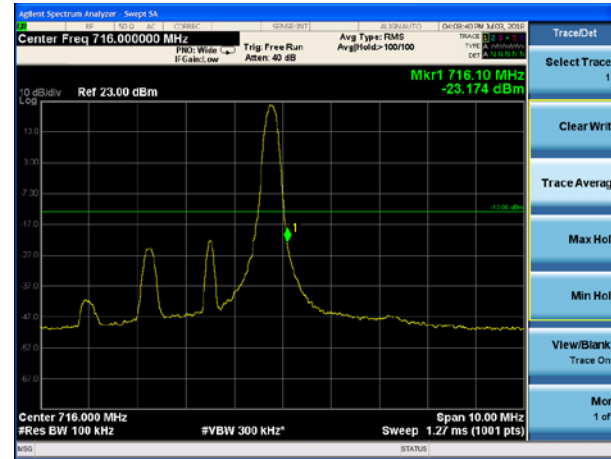

LTE Band 12 QPSK 1.4MHz CH-High, 100%RB

LTE Band 12 QPSK 3MHz CH-Low, 1 RB

LTE Band 12 QPSK 3MHz CH-High, 1 RB

LTE Band 12 QPSK 3MHz CH-Low, 1 RB 698MHz~699MHz

LTE Band 12 QPSK 3MHz CH-High, 1 RB 716MHz~717MHz

LTE Band 12 QPSK 3MHz CH-Low, 100%RB

LTE Band 12 QPSK 3MHz CH-High, 100%RB

LTE Band 12 QPSK 5MHz CH-Low, 1 RB

LTE Band 12 QPSK 5MHz CH-High, 1 RB

LTE Band 12 QPSK 5MHz CH-Low, 100%RB

LTE Band 12 QPSK 5MHz CH-High, 100%RB