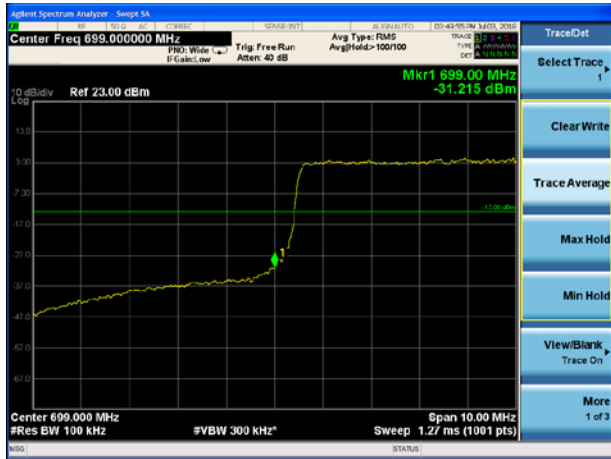

LTE Band 12 QPSK 10MHz CH-Low, 1 RB

LTE Band 12 QPSK 10MHz CH-High, 1 RB

LTE Band 12 QPSK 10MHz CH-Low, 100%RB

LTE Band 12 QPSK 10MHz CH-High, 100%RB

LTE Band 12 16QAM 1.4MHz CH-Low, 1 RB

LTE Band 12 16QAM 1.4MHz CH-High, 1 RB

LTE Band 12 16QAM 1.4MHz CH-Low, 1 RB
698MHz~699MHz

LTE Band 12 16QAM 1.4MHz CH-High, 1 RB
716MHz~717MHz

LTE Band 12 16QAM 1.4MHz CH-Low, 100%RB

LTE Band 12 16QAM 1.4MHz CH-High, 100%RB

LTE Band 12 16QAM 3MHz CH-Low, 1 RB