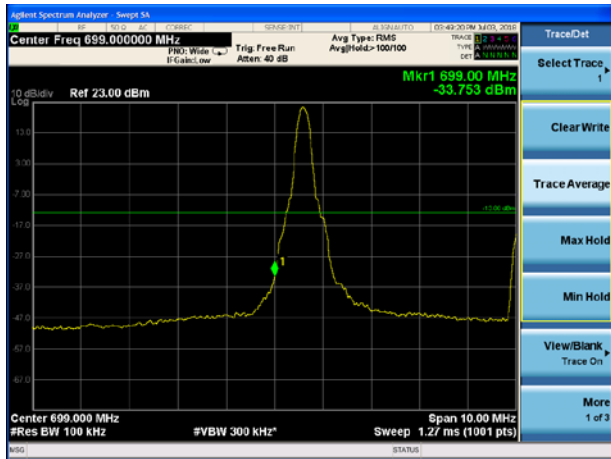

LTE Band 12 QPSK 3MHz CH-Low, 100%RB

LTE Band 12 QPSK 3MHz CH-High, 100%RB

LTE Band 12 QPSK 5MHz CH-Low, 1 RB

LTE Band 12 QPSK 5MHz CH-High, 1 RB

LTE Band 12 QPSK 5MHz CH-Low, 100%RB

LTE Band 12 QPSK 5MHz CH-High, 100%RB

LTE Band 12 QPSK 10MHz CH-Low, 1 RB

LTE Band 12 QPSK 10MHz CH-High, 1 RB

LTE Band 12 QPSK 10MHz CH-Low, 100%RB

LTE Band 12 QPSK 10MHz CH-High, 100%RB

LTE Band 12 16QAM 1.4MHz CH-Low, 1 RB

LTE Band 12 16QAM 1.4MHz CH-High, 1 RB