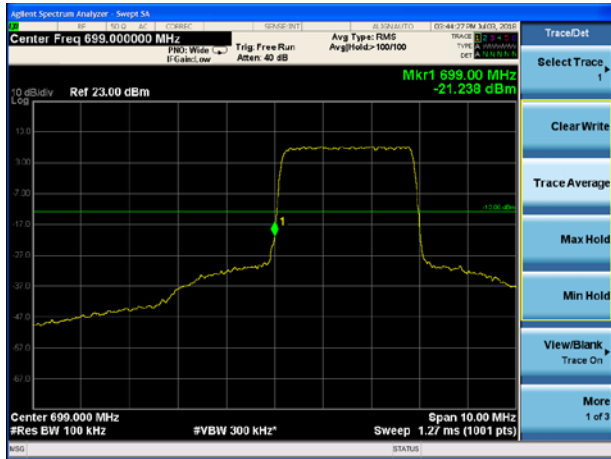

LTE Band 12 16QAM 3MHz CH-High, 1 RB

LTE Band 12 16QAM 3MHz CH-Low, 1 RB
698MHz~699MHz

LTE Band 12 16QAM 3MHz CH-High, 1 RB
698MHz~699MHz

LTE Band 12 16QAM 3MHz CH-Low, 100%RB

LTE Band 12 16QAM 3MHz CH-High, 100%RB