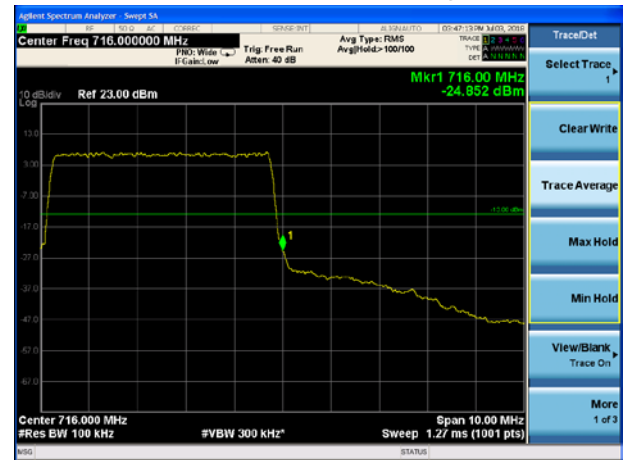

LTE Band 12 QPSK 3MHz CH-Low, 100%RB

LTE Band 12 QPSK 3MHz CH-High, 100%RB

LTE Band 12 QPSK 5MHz CH-Low, 1 RB

LTE Band 12 QPSK 5MHz CH-High, 1 RB

LTE Band 12 QPSK 5MHz CH-Low, 100%RB

LTE Band 12 QPSK 5MHz CH-High, 100%RB

LTE Band 12 QPSK 10MHz CH-Low, 1 RB

LTE Band 12 QPSK 10MHz CH-High, 1 RB

LTE Band 12 QPSK 10MHz CH-Low, 100%RB

LTE Band 12 QPSK 10MHz CH-High, 100%RB

LTE Band 12 16QAM 1.4MHz CH-Low, 1 RB

LTE Band 12 16QAM 1.4MHz CH-High, 1 RB