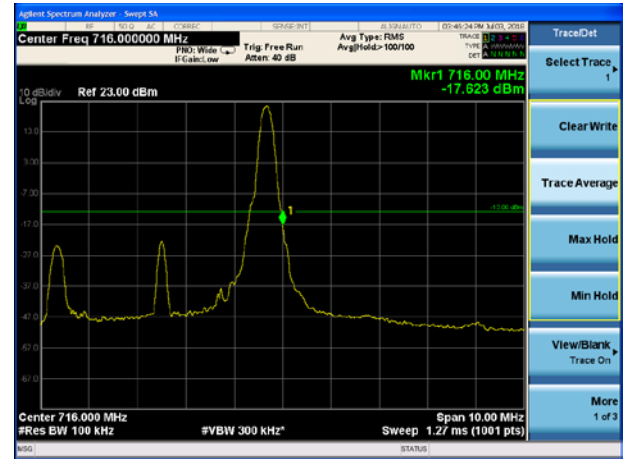

LTE Band 12 QPSK 1.4MHz CH-High, 100%RB

LTE Band 12 QPSK 3MHz CH-Low, 1 RB

LTE Band 12 QPSK 3MHz CH-High, 1 RB

LTE Band 12 QPSK 3MHz CH-Low, 1 RB 698MHz~699MHz

LTE Band 12 QPSK 3MHz CH-High, 1 RB 716MHz~717MHz

LTE Band 12 QPSK 3MHz CH-Low, 100%RB

LTE Band 12 QPSK 3MHz CH-High, 100%RB

LTE Band 12 QPSK 5MHz CH-Low, 1 RB

LTE Band 12 QPSK 5MHz CH-High, 1 RB

LTE Band 12 QPSK 5MHz CH-Low, 100%RB

LTE Band 12 QPSK 5MHz CH-High, 100%RB

LTE Band 12 QPSK 10MHz CH-Low, 1 RB

LTE Band 12 QPSK 10MHz CH-High, 1 RB

LTE Band 12 QPSK 10MHz CH-Low, 100%RB

LTE Band 12 QPSK 10MHz CH-High, 100%RB

LTE Band 12 16QAM 1.4MHz CH-Low, 1 RB

LTE Band 12 16QAM 1.4MHz CH-High, 1 RB