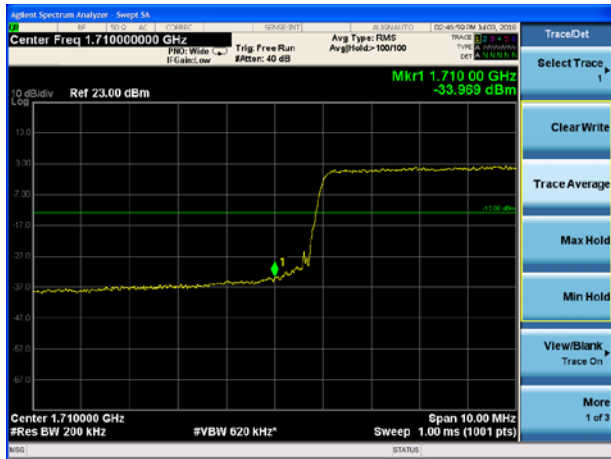

LTE Band 4 16QAM 15MHz CH-Low, 100%RB

LTE Band 4 16QAM 15MHz CH-High, 100%RB

LTE Band 4 16QAM 20MHz CH-Low, 1 RB

LTE Band 4 16QAM 20MHz CH-High, 1 RB

LTE Band 4 16QAM 20MHz CH-Low, 100%RB

LTE Band 4 16QAM 20MHz CH-High, 100%RB

LTE Band 12 QPSK 1.4MHz CH-Low, 1 RB

LTE Band 12 QPSK 1.4MHz CH-High, 1 RB

LTE Band 12 QPSK 1.4MHz CH-Low, 1 RB 698MHz~699MHz

LTE Band 12 QPSK 1.4MHz CH-High, 1 RB 716MHz~717MHz

LTE Band 12 QPSK 1.4MHz CH-Low, 100%RB