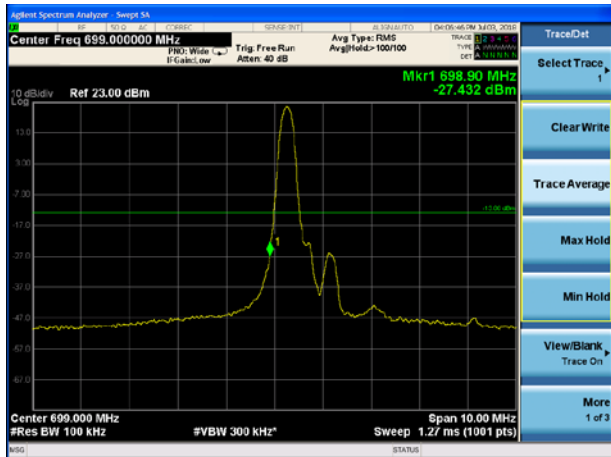

LTE Band 4 16QAM 15MHz CH-Low, 100%RB

LTE Band 4 16QAM 15MHz CH-High, 100%RB

LTE Band 4 16QAM 20MHz CH-Low, 1 RB

LTE Band 4 16QAM 20MHz CH-High, 1 RB

LTE Band 4 16QAM 20MHz CH-Low, 100%RB

LTE Band 4 16QAM 20MHz CH-High, 100%RB

LTE Band 12 QPSK 1.4MHz CH-Low, 1 RB

LTE Band 12 QPSK 1.4MHz CH-High, 1 RB

LTE Band 12 QPSK 1.4MHz CH-Low, 1 RB 698MHz~699MHz

LTE Band 12 QPSK 1.4MHz CH-High, 1 RB 716MHz~717MHz

LTE Band 12 QPSK 1.4MHz CH-Low, 100%RB