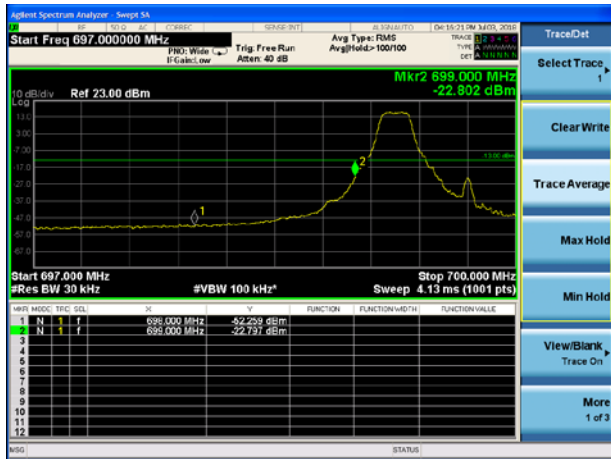

LTE Band 12 QPSK 10MHz CH-Low, 1 RB

LTE Band 12 QPSK 10MHz CH-High, 1 RB

LTE Band 12 QPSK 10MHz CH-Low, 100%RB

LTE Band 12 QPSK 10MHz CH-High, 100%RB

LTE Band 12 16QAM 1.4MHz CH-Low, 1 RB

LTE Band 12 16QAM 1.4MHz CH-High, 1 RB

LTE Band 12 16QAM 1.4MHz CH-Low, 1 RB
698MHz~699MHz

LTE Band 12 16QAM 1.4MHz CH-High, 1 RB
716MHz~717MHz

LTE Band 12 16QAM 1.4MHz CH-Low, 100%RB

LTE Band 12 16QAM 1.4MHz CH-High, 100%RB

LTE Band 12 16QAM 3MHz CH-Low, 1 RB