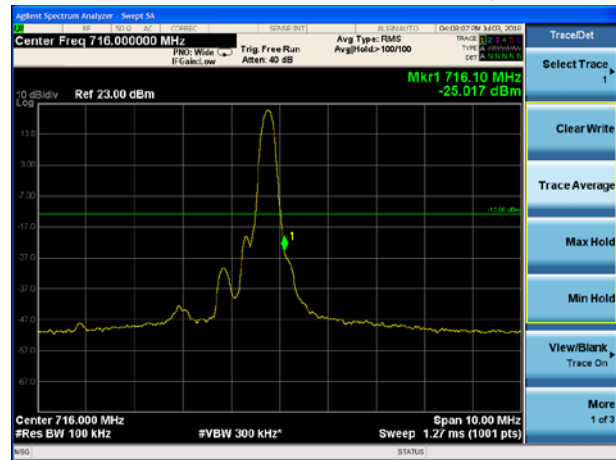

LTE Band 12 QPSK 10MHz CH-Low, 1 RB

LTE Band 12 QPSK 10MHz CH-High, 1 RB

LTE Band 12 QPSK 10MHz CH-Low, 100%RB

LTE Band 12 QPSK 10MHz CH-High, 100%RB

LTE Band 12 16QAM 1.4MHz CH-Low, 1 RB

LTE Band 12 16QAM 1.4MHz CH-High, 1 RB

LTE Band 12 16QAM 1.4MHz CH-Low, 1 RB
698MHz~699MHz

LTE Band 12 16QAM 1.4MHz CH-High, 1 RB
716MHz~717MHz

LTE Band 12 16QAM 1.4MHz CH-Low, 100%RB

LTE Band 12 16QAM 1.4MHz CH-High, 100%RB

LTE Band 12 16QAM 3MHz CH-Low, 1 RB