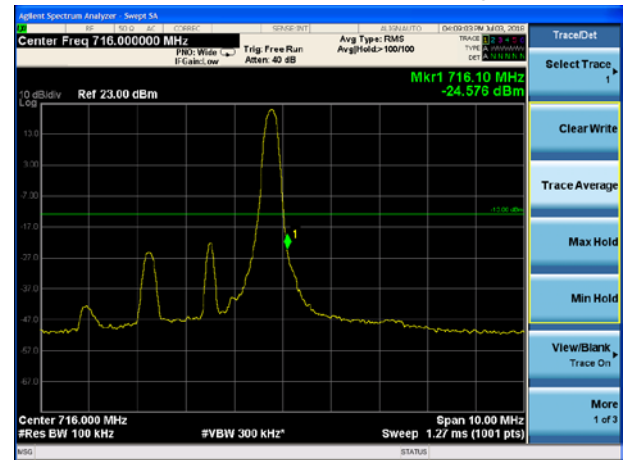

LTE Band 12 16QAM 1.4MHz CH-Low, 1 RB
698MHz~699MHz

LTE Band 12 16QAM 1.4MHz CH-High, 1 RB
716MHz~717MHz

LTE Band 12 16QAM 1.4MHz CH-Low, 100%RB

LTE Band 12 16QAM 1.4MHz CH-High, 100%RB

LTE Band 12 16QAM 3MHz CH-Low, 1 RB

LTE Band 12 16QAM 3MHz CH-High, 1 RB

LTE Band 12 16QAM 3MHz CH-Low, 1 RB
698MHz~699MHz

LTE Band 12 16QAM 3MHz CH-High, 1 RB
698MHz~699MHz

LTE Band 12 16QAM 3MHz CH-Low, 100%RB

LTE Band 12 16QAM 3MHz CH-High, 100%RB