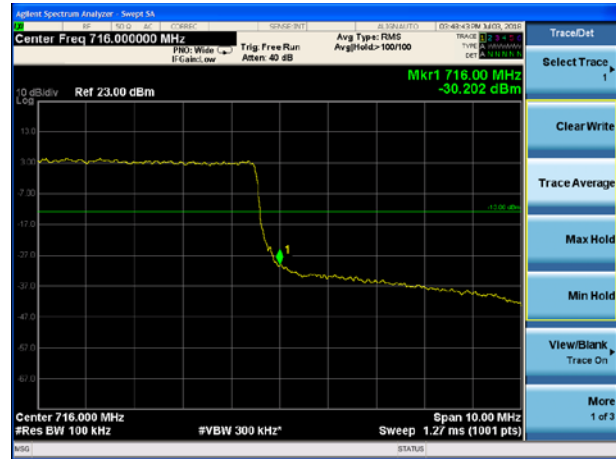

LTE Band 12 QPSK 10MHz CH-Low, 1 RB

LTE Band 12 QPSK 10MHz CH-High, 1 RB

LTE Band 12 QPSK 10MHz CH-Low, 100%RB

LTE Band 12 QPSK 10MHz CH-High, 100%RB

LTE Band 12 16QAM 1.4MHz CH-Low, 1 RB

LTE Band 12 16QAM 1.4MHz CH-High, 1 RB

LTE Band 12 16QAM 1.4MHz CH-Low, 1 RB
698MHz~699MHz

LTE Band 12 16QAM 1.4MHz CH-High, 1 RB
716MHz~717MHz

LTE Band 12 16QAM 1.4MHz CH-Low, 100%RB

LTE Band 12 16QAM 1.4MHz CH-High, 100%RB

LTE Band 12 16QAM 3MHz CH-Low, 1 RB