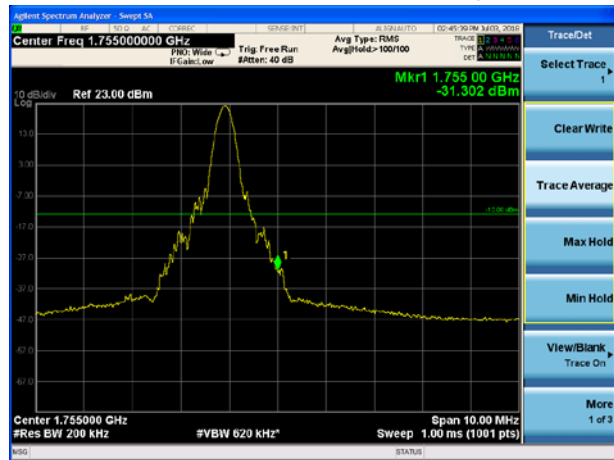

LTE Band 4 16QAM 15MHz CH-Low, 100%RB

LTE Band 4 16QAM 15MHz CH-High, 100%RB

LTE Band 4 16QAM 20MHz CH-Low, 1 RB

LTE Band 4 16QAM 20MHz CH-High, 1 RB

LTE Band 4 16QAM 20MHz CH-Low, 100%RB

LTE Band 4 16QAM 20MHz CH-High, 100%RB

LTE Band 12 QPSK 1.4MHz CH-Low, 1 RB

LTE Band 12 QPSK 1.4MHz CH-High, 1 RB

LTE Band 12 QPSK 1.4MHz CH-Low, 1 RB 698MHz~699MHz

LTE Band 12 QPSK 1.4MHz CH-High, 1 RB 716MHz~717MHz

LTE Band 12 QPSK 1.4MHz CH-Low, 100%RB