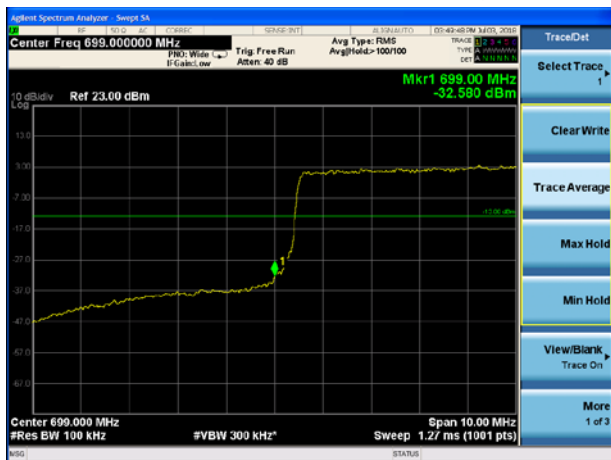

LTE Band 12 16QAM 3MHz CH-High, 1 RB

LTE Band 12 16QAM 3MHz CH-Low, 1 RB
698MHz~699MHz

LTE Band 12 16QAM 3MHz CH-High, 1 RB
698MHz~699MHz

LTE Band 12 16QAM 3MHz CH-Low, 100%RB

LTE Band 12 16QAM 3MHz CH-High, 100%RB

LTE Band 12 16QAM 5MHz CH-Low, 1 RB

LTE Band 12 16QAM 5MHz CH-High, 1 RB

LTE Band 12 16QAM 5MHz CH-Low, 100%RB

LTE Band 12 16QAM 5MHz CH-High, 100%RB

LTE Band 12 16QAM 10MHz CH-Low, 1 RB

LTE Band 12 16QAM 10MHz CH-High, 1 RB

LTE Band 12 16QAM 10MHz CH-Low, 100%RB

LTE Band 12 16QAM 10MHz CH-High, 100%RB

LTE Band 13 QPSK 5MHz CH-Low, 1 RB (763MHz ~775MHz)

LTE Band 13 QPSK 5MHz CH-Low, 1 RB (775MHz ~777MHz)

LTE Band 13 QPSK 5MHz CH-High, 1 RB (787MHz ~793MHz)