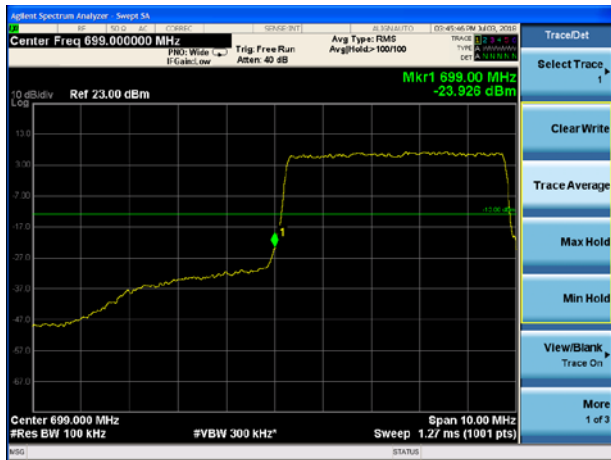

LTE Band 12 QPSK 3MHz CH-Low, 100%RB

LTE Band 12 QPSK 3MHz CH-High, 100%RB

LTE Band 12 QPSK 5MHz CH-Low, 1 RB

LTE Band 12 QPSK 5MHz CH-High, 1 RB

LTE Band 12 QPSK 5MHz CH-Low, 100%RB

LTE Band 12 QPSK 5MHz CH-High, 100%RB

LTE Band 12 QPSK 10MHz CH-Low, 1 RB

LTE Band 12 QPSK 10MHz CH-High, 1 RB

LTE Band 12 QPSK 10MHz CH-Low, 100%RB

LTE Band 12 QPSK 10MHz CH-High, 100%RB

LTE Band 12 16QAM 1.4MHz CH-Low, 1 RB

LTE Band 12 16QAM 1.4MHz CH-High, 1 RB