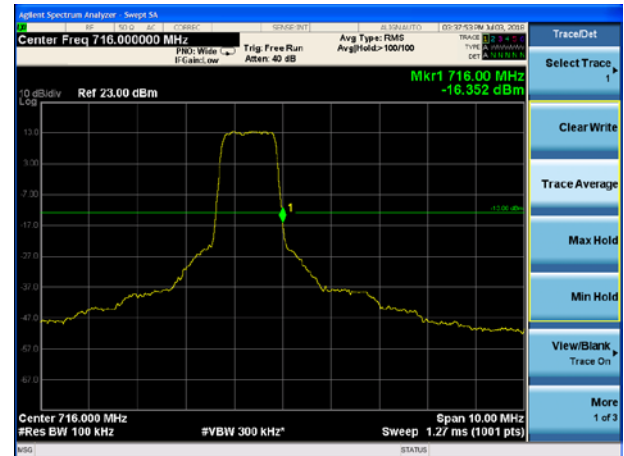

LTE Band 12 QPSK 1.4MHz CH-Low, 1 RB

LTE Band 12 QPSK 1.4MHz CH-High, 1 RB

LTE Band 12 QPSK 1.4MHz CH-Low, 1 RB 698MHz~699MHz

LTE Band 12 QPSK 1.4MHz CH-High, 1 RB 716MHz~717MHz

LTE Band 12 QPSK 1.4MHz CH-Low, 100%RB

LTE Band 12 QPSK 1.4MHz CH-High, 100%RB

LTE Band 12 QPSK 3MHz CH-Low, 1 RB

LTE Band 12 QPSK 3MHz CH-High, 1 RB

LTE Band 12 QPSK 3MHz CH-Low, 1 RB 698MHz~699MHz

LTE Band 12 QPSK 3MHz CH-High, 1 RB 716MHz~717MHz