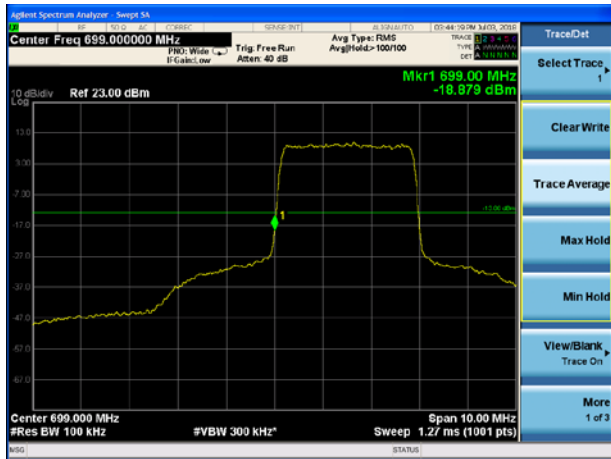

LTE Band 12 QPSK 1.4MHz CH-High, 100%RB

LTE Band 12 QPSK 3MHz CH-Low, 1 RB

LTE Band 12 QPSK 3MHz CH-High, 1 RB

LTE Band 12 QPSK 3MHz CH-Low, 1 RB 698MHz~699MHz

LTE Band 12 QPSK 3MHz CH-High, 1 RB 716MHz~717MHz

LTE Band 12 QPSK 3MHz CH-Low, 100%RB

LTE Band 12 QPSK 3MHz CH-High, 100%RB

LTE Band 12 QPSK 5MHz CH-Low, 1 RB

LTE Band 12 QPSK 5MHz CH-High, 1 RB

LTE Band 12 QPSK 5MHz CH-Low, 100%RB

LTE Band 12 QPSK 5MHz CH-High, 100%RB