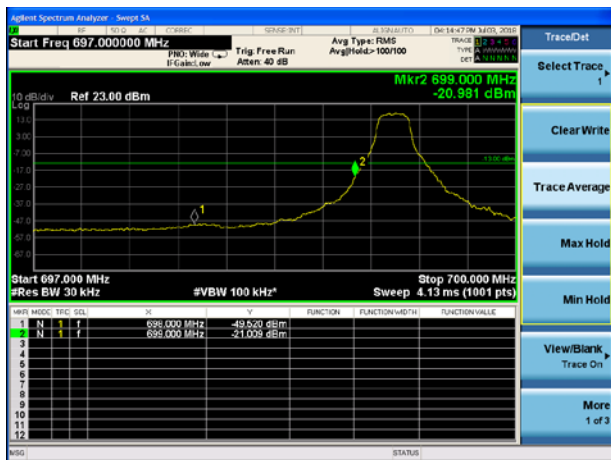

LTE Band 12 QPSK 1.4MHz CH-Low, 1 RB

LTE Band 12 QPSK 1.4MHz CH-High, 1 RB

LTE Band 12 QPSK 1.4MHz CH-Low, 1 RB 698MHz~699MHz

LTE Band 12 QPSK 1.4MHz CH-High, 1 RB 716MHz~717MHz

LTE Band 12 QPSK 1.4MHz CH-Low, 100%RB

LTE Band 12 QPSK 1.4MHz CH-High, 100%RB

LTE Band 12 QPSK 3MHz CH-Low, 1 RB

LTE Band 12 QPSK 3MHz CH-High, 1 RB

LTE Band 12 QPSK 3MHz CH-Low, 1 RB 698MHz~699MHz

LTE Band 12 QPSK 3MHz CH-High, 1 RB 716MHz~717MHz

LTE Band 12 QPSK 3MHz CH-Low, 100%RB

LTE Band 12 QPSK 3MHz CH-High, 100%RB

LTE Band 12 QPSK 5MHz CH-Low, 1 RB

LTE Band 12 QPSK 5MHz CH-High, 1 RB

LTE Band 12 QPSK 5MHz CH-Low, 100%RB

LTE Band 12 QPSK 5MHz CH-High, 100%RB