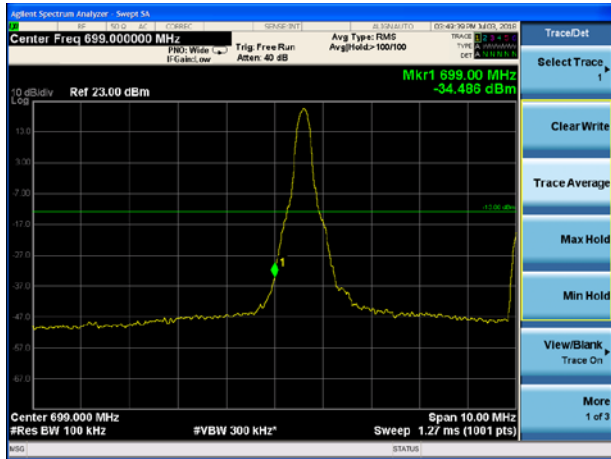

LTE Band 12 16QAM 5MHz CH-Low, 1 RB

LTE Band 12 16QAM 5MHz CH-High, 1 RB

LTE Band 12 16QAM 5MHz CH-Low, 100%RB

LTE Band 12 16QAM 5MHz CH-High, 100%RB

LTE Band 12 16QAM 10MHz CH-Low, 1 RB

LTE Band 12 16QAM 10MHz CH-High, 1 RB

LTE Band 12 16QAM 10MHz CH-Low, 100%RB

LTE Band 12 16QAM 10MHz CH-High, 100%RB

LTE Band 13 QPSK 5MHz CH-Low, 1 RB (763MHz ~775MHz)

LTE Band 13 QPSK 5MHz CH-Low, 1 RB (775MHz ~777MHz)

LTE Band 13 QPSK 5MHz CH-High, 1 RB (787MHz ~793MHz)