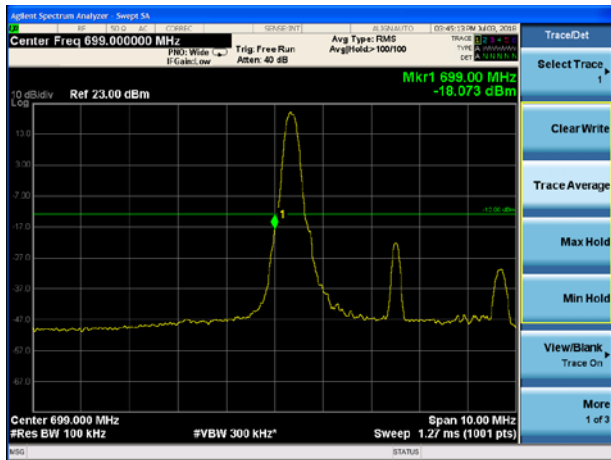

LTE Band 12 16QAM 5MHz CH-Low, 1 RB