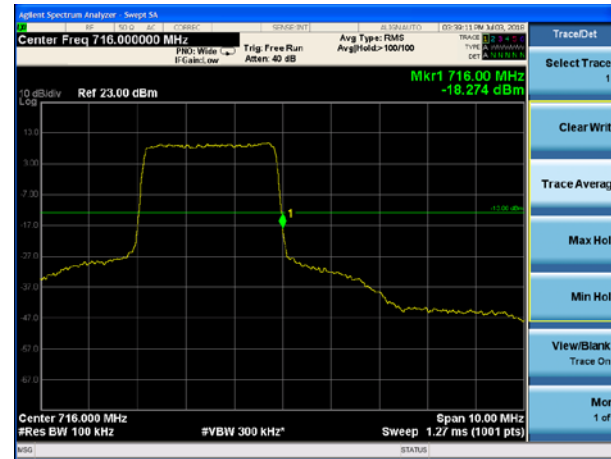

LTE Band 12 QPSK 1.4MHz CH-Low, 1 RB

LTE Band 12 QPSK 1.4MHz CH-High, 1 RB

LTE Band 12 QPSK 1.4MHz CH-Low, 1 RB 698MHz~699MHz

LTE Band 12 QPSK 1.4MHz CH-High, 1 RB 716MHz~717MHz

LTE Band 12 QPSK 1.4MHz CH-Low, 100%RB

LTE Band 12 QPSK 1.4MHz CH-High, 100%RB

LTE Band 12 QPSK 3MHz CH-Low, 1 RB

LTE Band 12 QPSK 3MHz CH-High, 1 RB

LTE Band 12 QPSK 3MHz CH-Low, 1 RB 698MHz~699MHz

LTE Band 12 QPSK 3MHz CH-High, 1 RB 716MHz~717MHz

LTE Band 12 QPSK 3MHz CH-Low, 100%RB

LTE Band 12 QPSK 3MHz CH-High, 100%RB

LTE Band 12 QPSK 5MHz CH-Low, 1 RB

LTE Band 12 QPSK 5MHz CH-High, 1 RB

LTE Band 12 QPSK 5MHz CH-Low, 100%RB

LTE Band 12 QPSK 5MHz CH-High, 100%RB