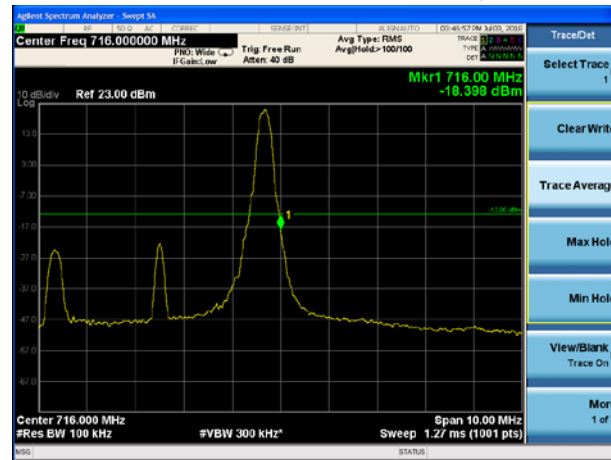

LTE Band 12 16QAM 5MHz CH-High, 1 RB