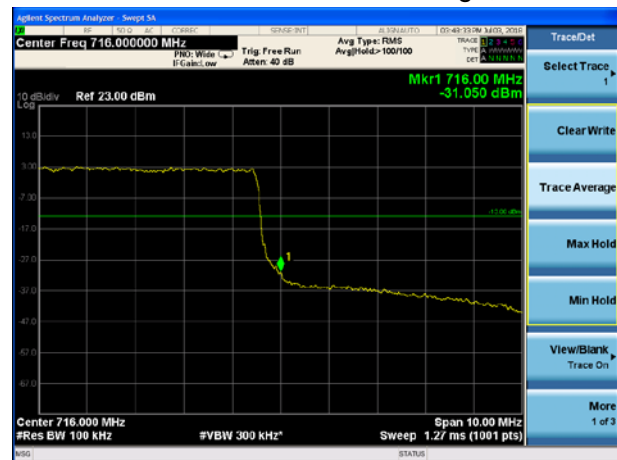

LTE Band 12 16QAM 5MHz CH-Low, 1 RB

LTE Band 12 16QAM 5MHz CH-High, 1 RB

LTE Band 12 16QAM 5MHz CH-Low, 100%RB

LTE Band 12 16QAM 5MHz CH-High, 100%RB

LTE Band 12 16QAM 10MHz CH-Low, 1 RB

LTE Band 12 16QAM 10MHz CH-High, 1 RB

LTE Band 12 16QAM 10MHz CH-Low, 100%RB

LTE Band 12 16QAM 10MHz CH-High, 100%RB

LTE Band 13 QPSK 5MHz CH-Low, 1 RB (763MHz ~775MHz)

LTE Band 13 QPSK 5MHz CH-Low, 1 RB (775MHz ~777MHz)

LTE Band 13 QPSK 5MHz CH-High, 1 RB (787MHz ~793MHz)