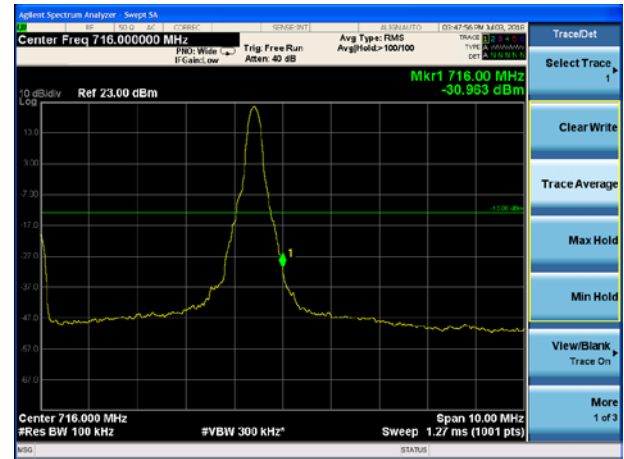

LTE Band 12 QPSK 1.4MHz CH-High, 100%RB

LTE Band 12 QPSK 3MHz CH-Low, 1 RB

LTE Band 12 QPSK 3MHz CH-High, 1 RB

LTE Band 12 QPSK 3MHz CH-Low, 1 RB 698MHz~699MHz

LTE Band 12 QPSK 3MHz CH-High, 1 RB 716MHz~717MHz

LTE Band 12 QPSK 3MHz CH-Low, 100%RB

LTE Band 12 QPSK 3MHz CH-High, 100%RB

LTE Band 12 QPSK 5MHz CH-Low, 1 RB

LTE Band 12 QPSK 5MHz CH-High, 1 RB

LTE Band 12 QPSK 5MHz CH-Low, 100%RB

LTE Band 12 QPSK 5MHz CH-High, 100%RB

LTE Band 12 QPSK 10MHz CH-Low, 1 RB

LTE Band 12 QPSK 10MHz CH-High, 1 RB

LTE Band 12 QPSK 10MHz CH-Low, 100%RB

LTE Band 12 QPSK 10MHz CH-High, 100%RB

LTE Band 12 16QAM 1.4MHz CH-Low, 1 RB

LTE Band 12 16QAM 1.4MHz CH-High, 1 RB