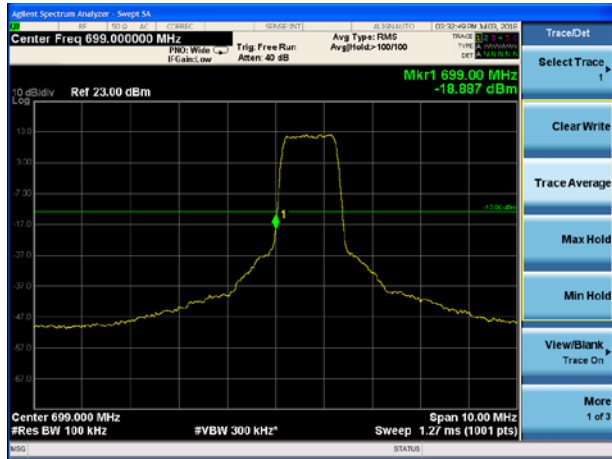

LTE Band 12 16QAM 1.4MHz CH-Low, 1 RB
698MHz~699MHz

LTE Band 12 16QAM 1.4MHz CH-High, 1 RB
716MHz~717MHz

LTE Band 12 16QAM 1.4MHz CH-Low, 100%RB

LTE Band 12 16QAM 1.4MHz CH-High, 100%RB

LTE Band 12 16QAM 3MHz CH-Low, 1 RB

LTE Band 12 16QAM 3MHz CH-High, 1 RB

LTE Band 12 16QAM 3MHz CH-Low, 1 RB
698MHz~699MHz

LTE Band 12 16QAM 3MHz CH-High, 1 RB
698MHz~699MHz

LTE Band 12 16QAM 3MHz CH-Low, 100%RB

LTE Band 12 16QAM 3MHz CH-High, 100%RB