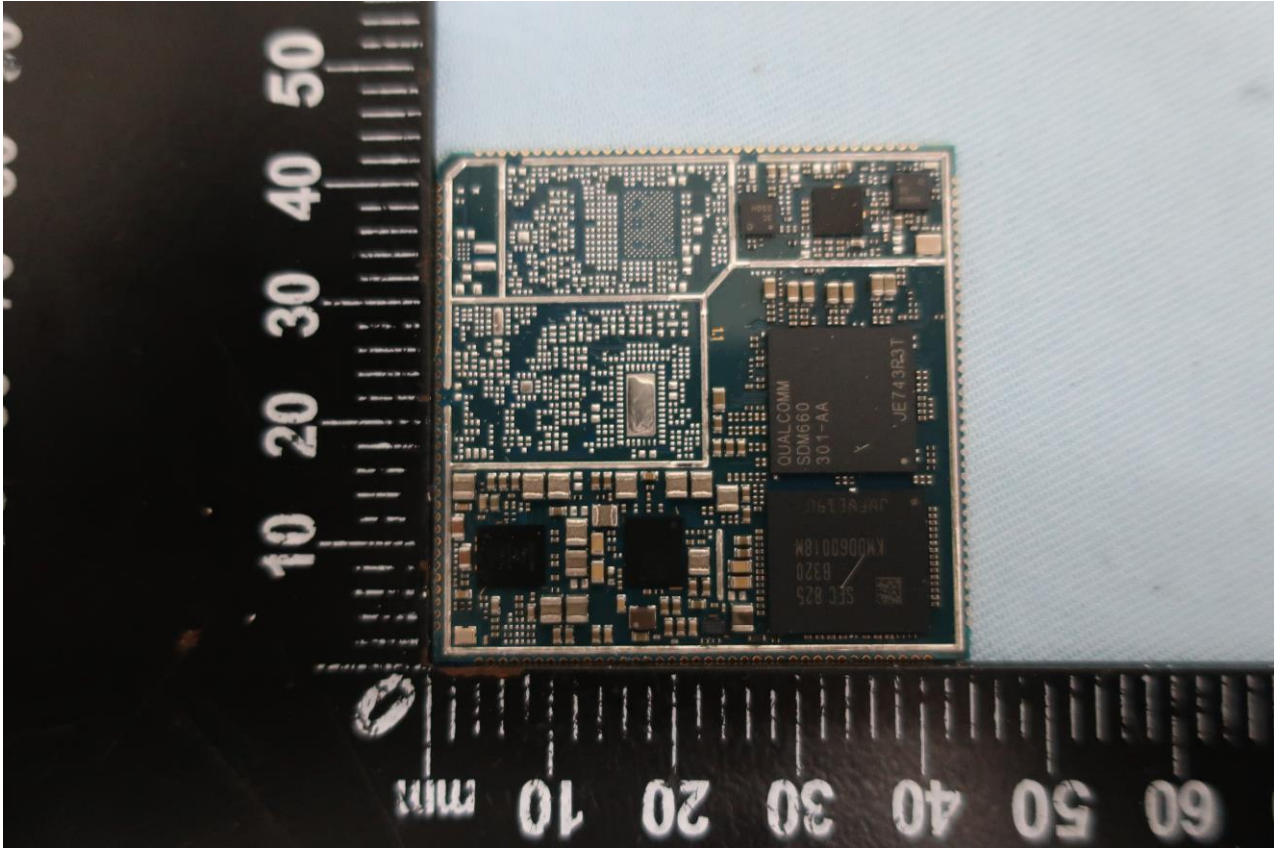

**2. Internal Photograph of EUT**

**Brand Name: Quectel; Model Name: SC66-MW**

Brand Name: Quectel; Model Name: SC66-MW

Brand Name: Quectel; Model Name: SC66-MW

Brand Name: Quectel; Model Name: SC66-MW

Brand Name: Quectel; Model Name: SC66-MW

Brand Name: Quectel; Model Name: SC66-MW

Brand Name: Quectel; Model Name: SC66-MW

Brand Name: Quectel; Model Name: SC66-MW

Brand Name: Quectel; Model Name: SC66-MW

Brand Name: Quectel; Model Name: SC66-MW