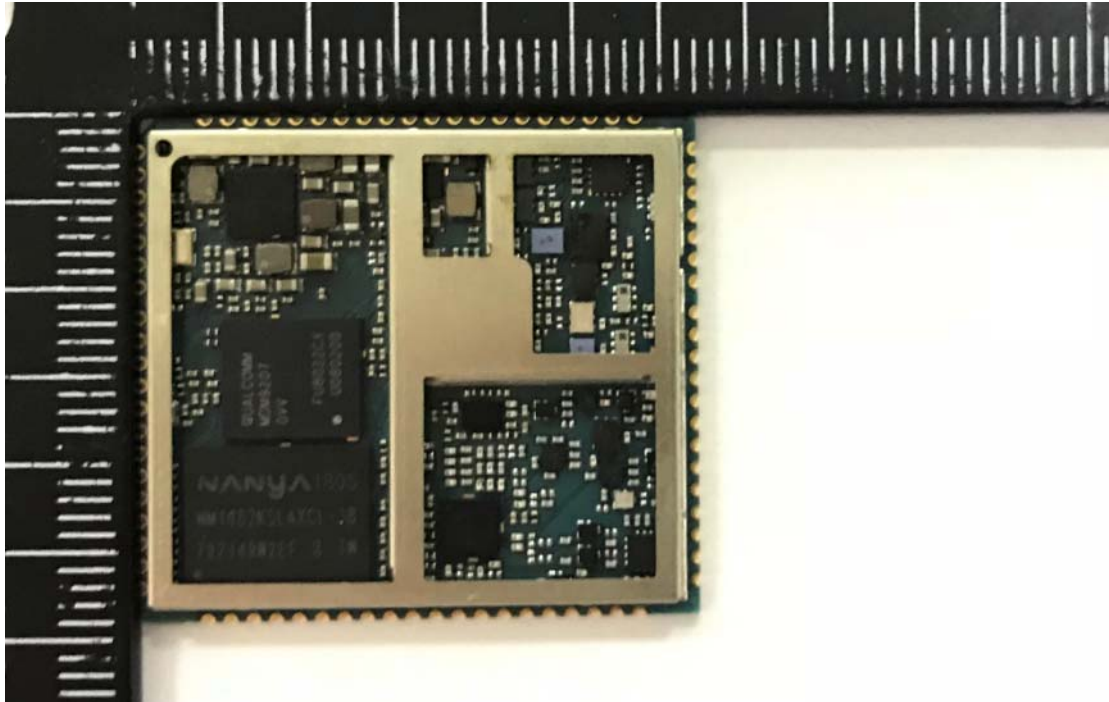

Internal Photo	
Company:	Quectel Wireless Solutions Co., Ltd
FCC ID:	XMR201808EC25AF

EC25-AF:

Internal Photo	
Company:	Quectel Wireless Solutions Co., Ltd
FCC ID:	XMR201808EC25AF

EC25-AF MINIPCIE:

Internal Photo	
Company:	Quectel Wireless Solutions Co., Ltd
FCC ID:	XMR201808EC25AF