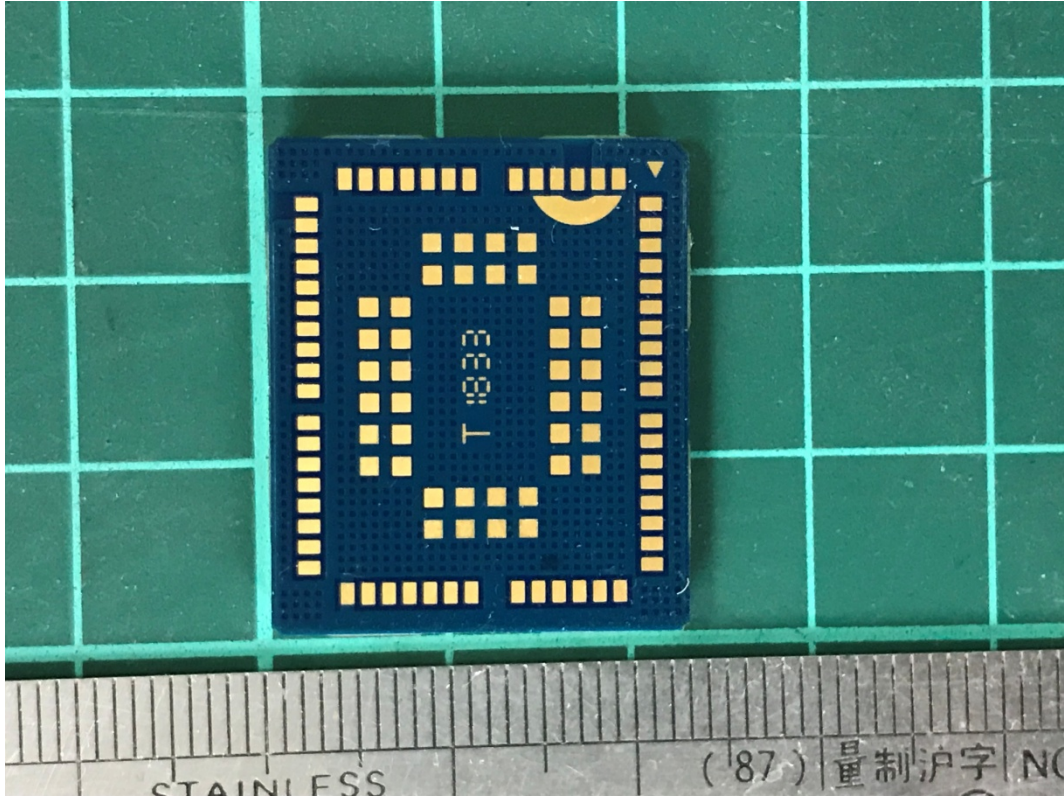

## Internal photo

Model name: BG96, BG96 MINIPCIE

sheilding

No sheilding  
Front Side

Back Side