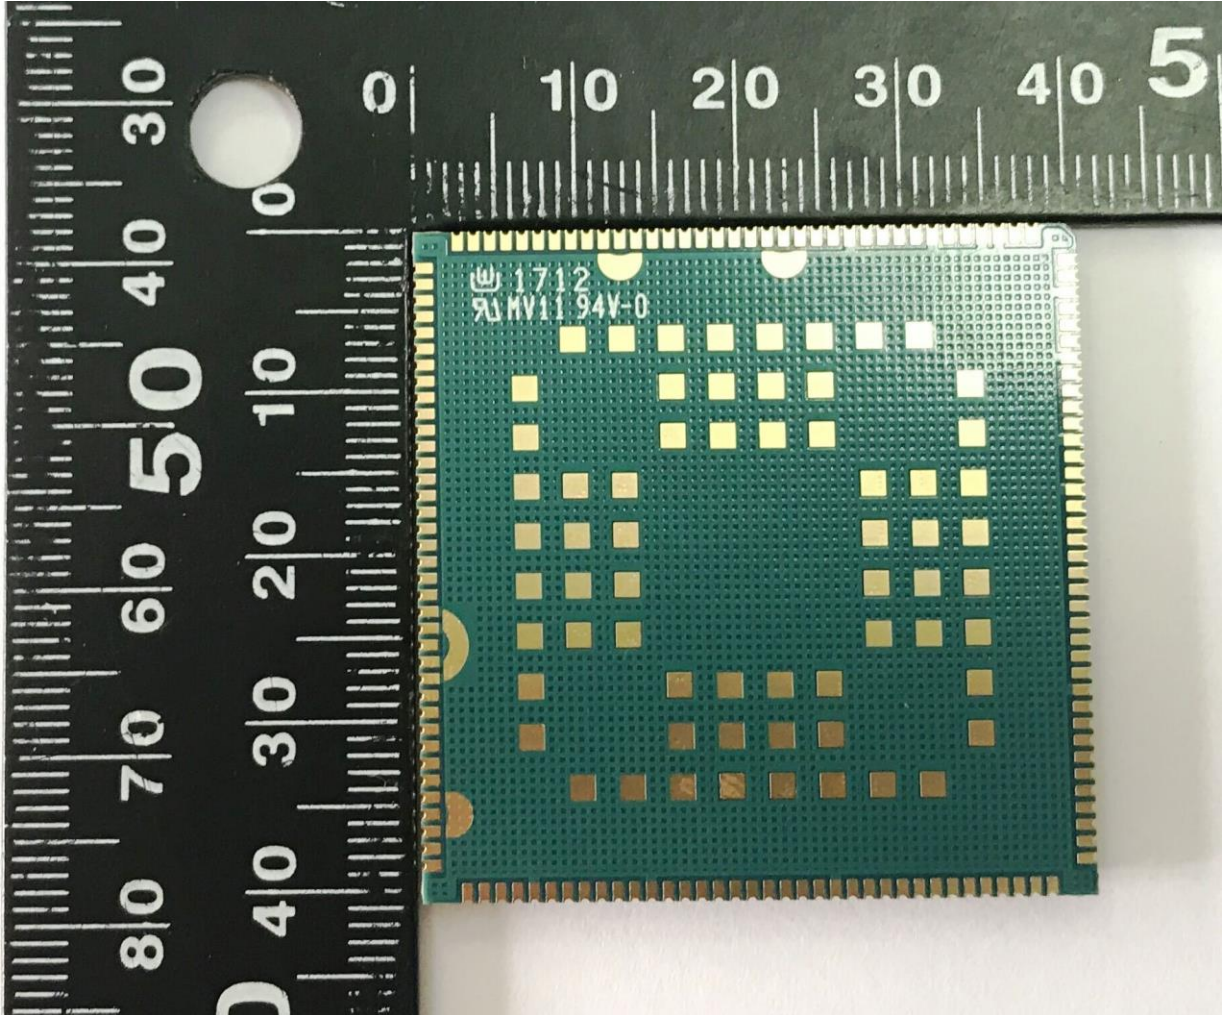

1. External Photograph of EUT

Brand Name: Quectel / Model Name: SC20-A

Brand Name: Quectel / Model Name: SC20-A

2. Photograph of Accessory

Brand Name: Quectel / Model Name: SC20-A

Brand Name: Quectel / Model Name: SC20-A

Brand Name: Quectel / Model Name: SC20-A

Brand Name: Quectel / Model Name: SC20-A

Brand Name: Quectel / Model Name: SC20-A