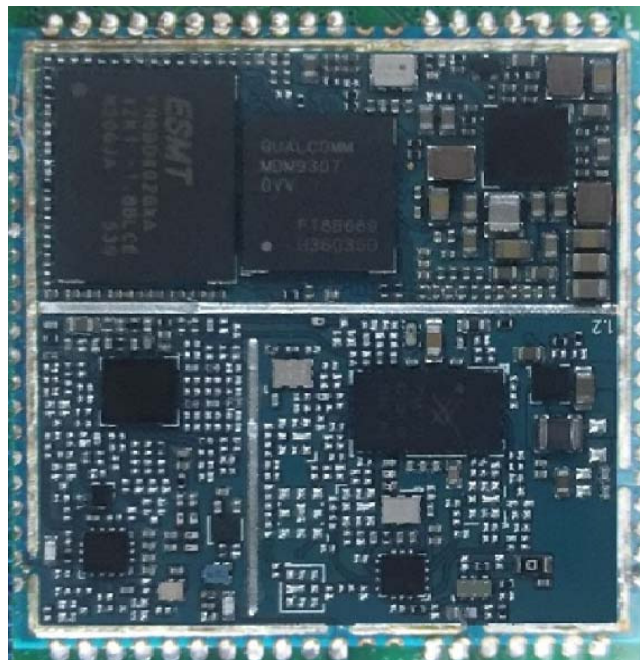

EXHIBIT C - EUT INTERNAL PHOTOGRAPHS

**Model: EC25-V, EC25-VD
EUT- Top Shielding Cover off View**

EUT- Top Shielding Zoom Cover off View

**Model: EC25-V MiniPCIe, EC25-VD MiniPCIe
EUT –Top View**