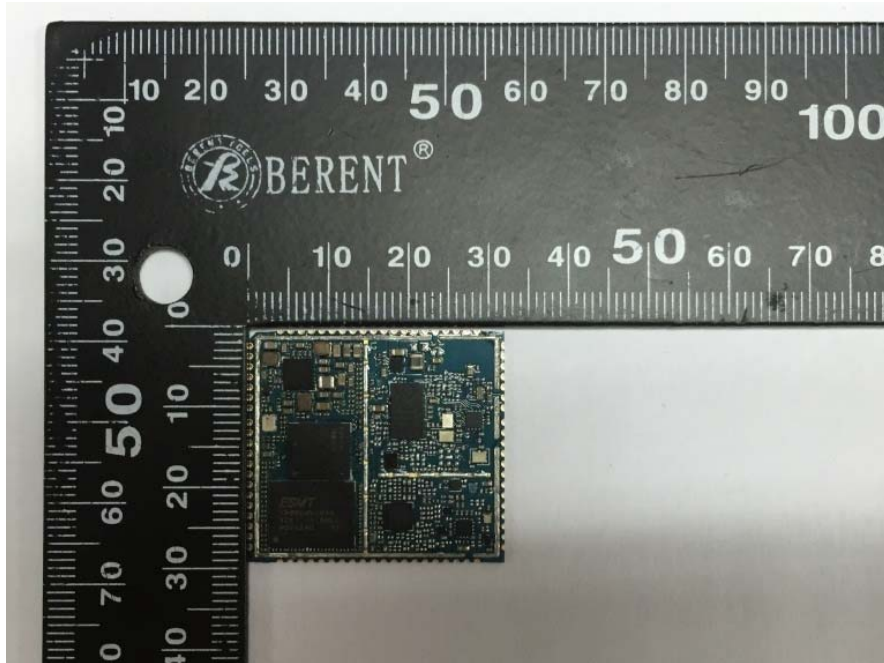

EXHIBIT C - EUT INTERNAL PHOTOGRAPHS

EUT - Top Cover off View (EC21-A)

EUT- Top Shielding Cover off Zoom View (EC21-A)

EUT – Bottom Cover off View (EC21-A)

EUT - Top Cover off View (EC21-A MINIPCIE)

EUT - Bottom Cover off View (EC21-A MINIPCIE)