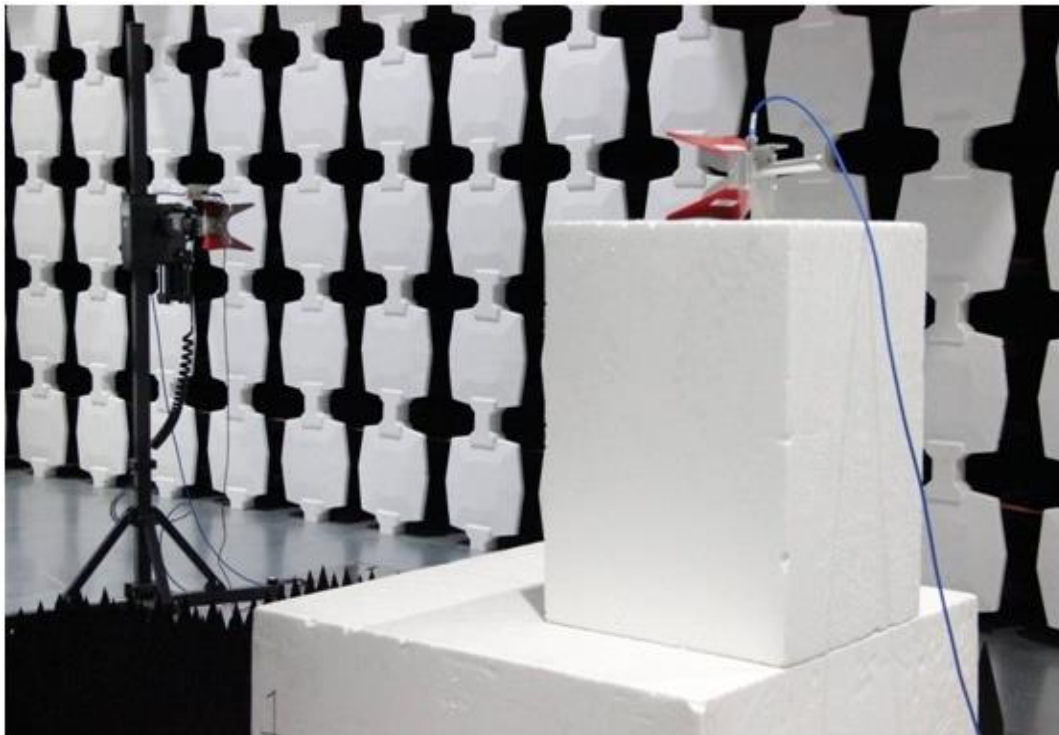

FCC Part 22H-Test Photograph

Description: ERP Test Setup

Description: Substitution Antenna for ERP Test

Description: EIRP Test Setup

Description: Substitution Antenna for EIRP Test

Test Photograph

Test Mode: Mode 2

Description: Conducted Emission Test Setup

Test Mode: Mode 1

Description: Front View of Conducted Emission Test Setup

Test Mode: Mode 1

Description: Side View of Conducted Emission Test Setup

Test Mode: Mode 2

Description: Frontview of Radiated Emission Test Setup

Test Mode: Mode 1

Description: Frontview of Radiated Emission Test Setup

Test Mode: Mode 1

Description: Backview of Radiated Emission Test Setup (Below 1GHz)