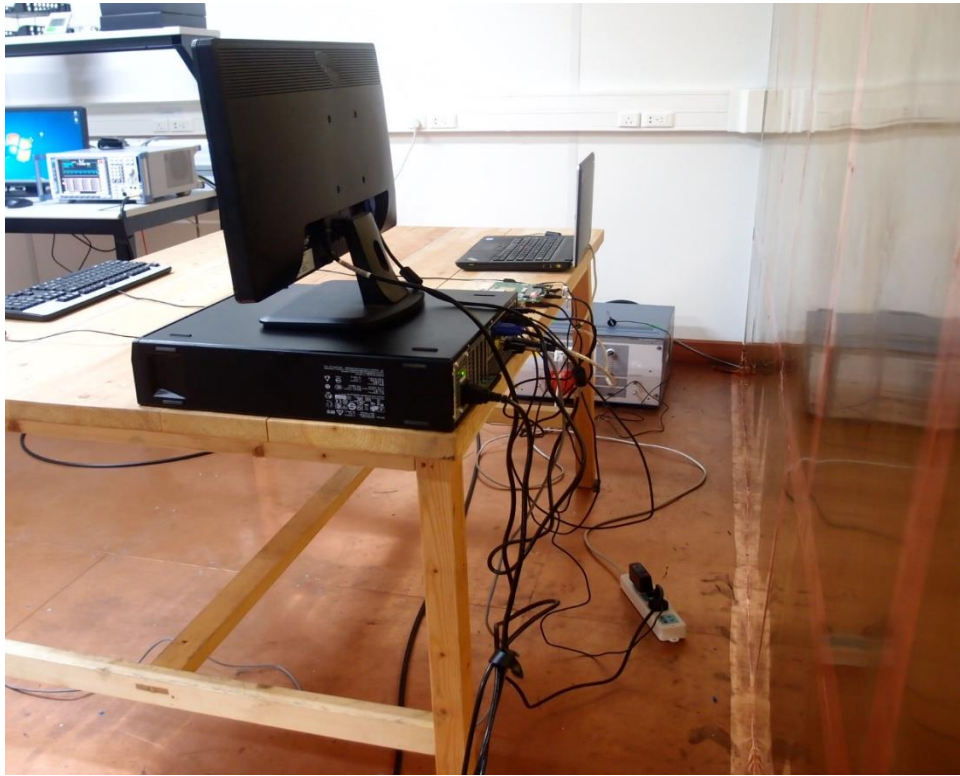

FCC Part 22H-Test Photograph

Description: ERP Test Setup

Description: Substitution Antenna for ERP Test

Description: EIRP Test Setup

Description: Substitution Antenna for EIRP Test

Test Photograph

Test Mode: Mode 2

Description: Conducted Emission Test Setup

Test Mode: Mode 1

Description: Front View of Conducted Emission Test Setup

Test Mode: Mode 1

Description: Side View of Conducted Emission Test Setup

Test Mode: Mode 2

Description: Frontview of Radiated Emission Test Setup

Test Mode: Mode 1

Description: Frontview of Radiated Emission Test Setup

Test Mode: Mode 1

Description: Backview of Radiated Emission Test Setup (Below 1GHz)

Test Mode: Mode 1

Description: Backview of Radiated Emission Test Setup (Above 1GHz)