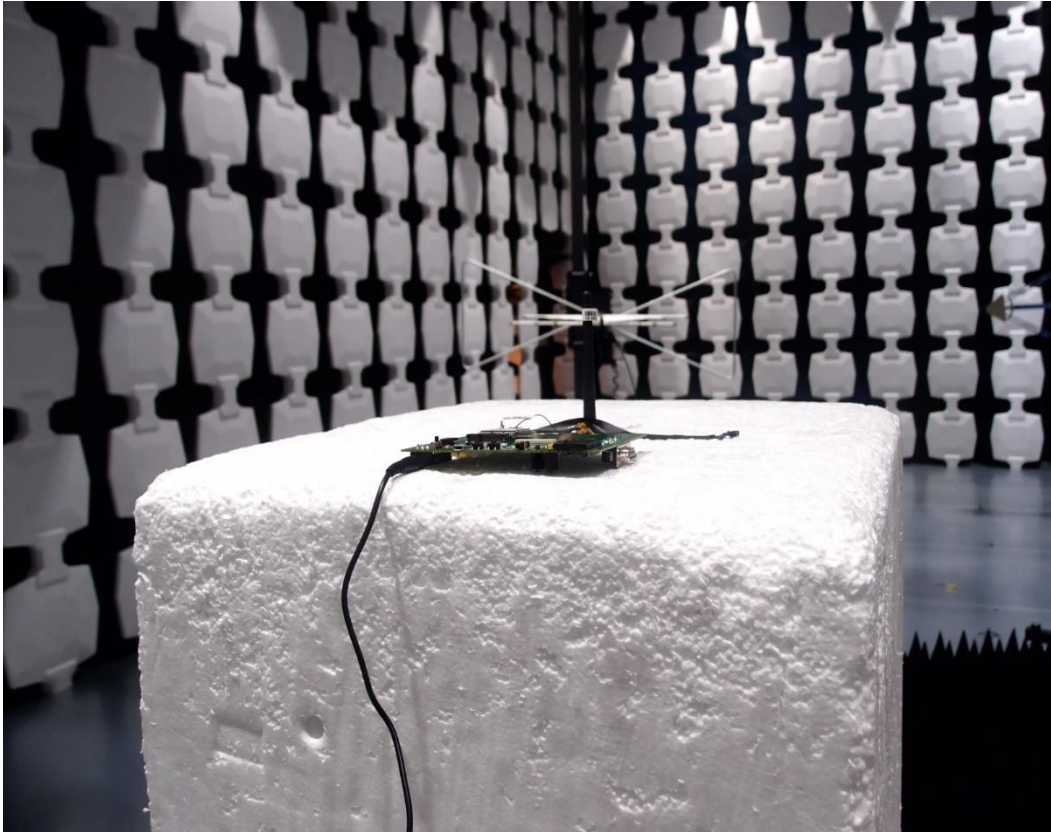

FCC Part 22H-Test Photograph

Description: ERP Test Setup

Description: Substitution Antenna for ERP Test

Description: EIRP Test Setup

Description: Substitution Antenna for EIRP Test

Test Photograph

Test Mode: Mode 2

Description: Conducted Emission Test Setup

Test Mode: Mode 1

Description: Front View of Conducted Emission Test Setup

Test Mode: Mode 1

Description: Side View of Conducted Emission Test Setup

Test Mode: Mode 2

Description: Frontview of Radiated Emission Test Setup

Test Mode: Mode 1

Description: Frontview of Radiated Emission Test Setup

Test Mode: Mode 1

Description: Backview of Radiated Emission Test Setup (Below 1GHz)

Test Mode: Mode 1

Description: Backview of Radiated Emission Test Setup (Above 1GHz)