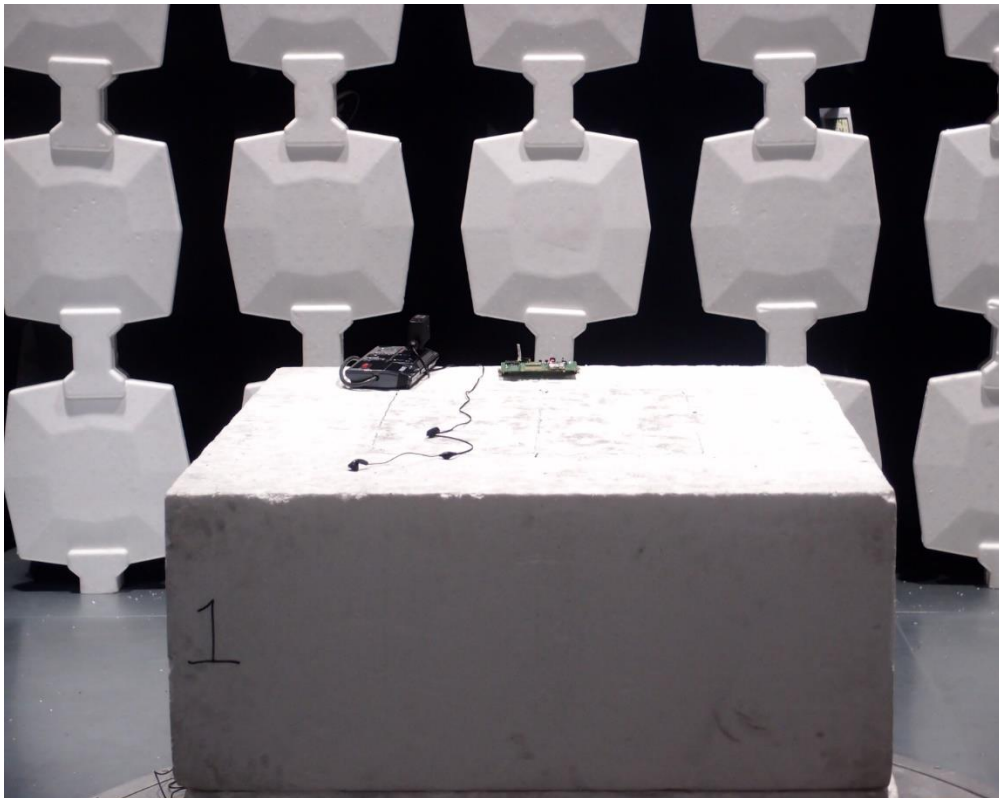

FCC Part 22H-Test Photograph

Description: ERP Test Setup

Description: Substitution Antenna for ERP Test

Description: EIRP Test Setup

Description: Substitution Antenna for EIRP Test

Test Photograph

Test Mode: Mode 2

Description: Conducted Emission Test Setup

Test Mode: Mode 1

Description: Front View of Conducted Emission Test Setup

Test Mode: Mode 1

Description: Side View of Conducted Emission Test Setup

Test Mode: Mode 2

Description: Frontview of Radiated Emission Test Setup

Test Mode: Mode 1

Description: Frontview of Radiated Emission Test Setup

Test Mode: Mode 1

Description: Backview of Radiated Emission Test Setup (Below 1GHz)