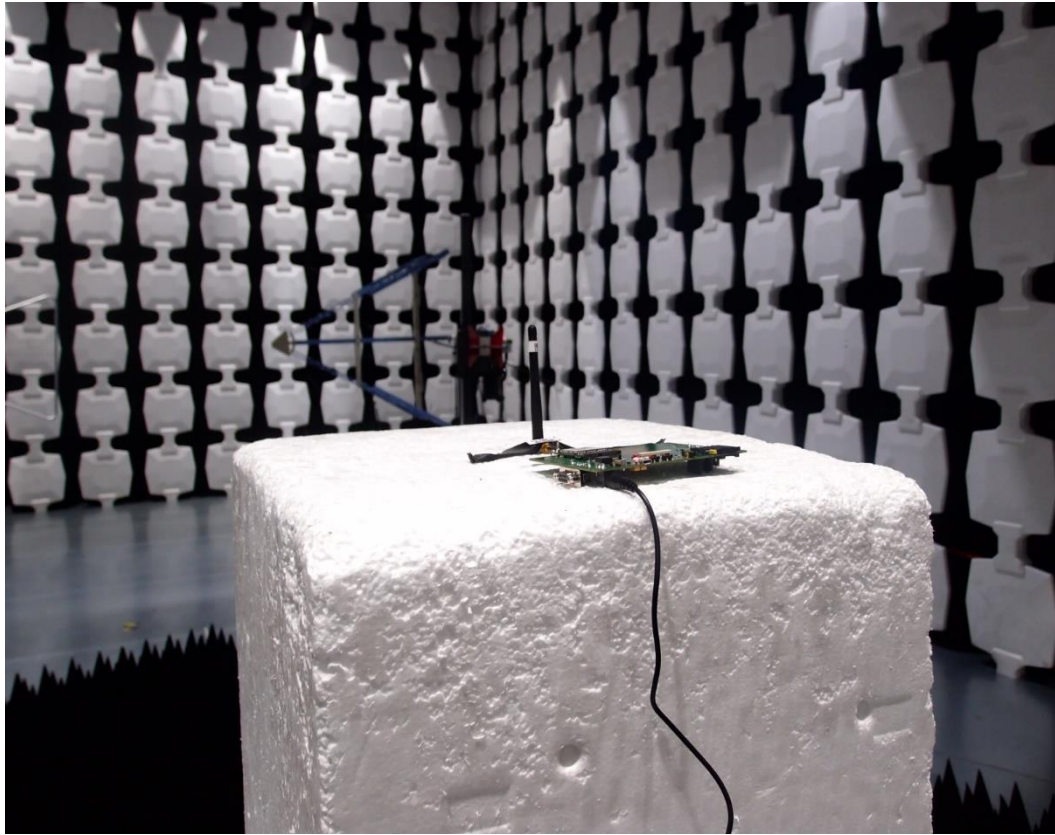

FCC Part 22H-Test Photograph

Description: ERP Test Setup

Description: Substitution Antenna for ERP Test

Description: EIRP Test Setup

Description: Substitution Antenna for EIRP Test

Test Photograph

Test Mode: Mode 2

Description: Conducted Emission Test Setup

Test Mode: Mode 1

Description: Front View of Conducted Emission Test Setup

Test Mode: Mode 1

Description: Side View of Conducted Emission Test Setup

Test Mode: Mode 2

Description: Frontview of Radiated Emission Test Setup

Test Mode: Mode 1

Description: Frontview of Radiated Emission Test Setup

Test Mode: Mode 1

Description: Backview of Radiated Emission Test Setup (Below 1GHz)

Test Mode: Mode 1

Description: Backview of Radiated Emission Test Setup (Above 1GHz)