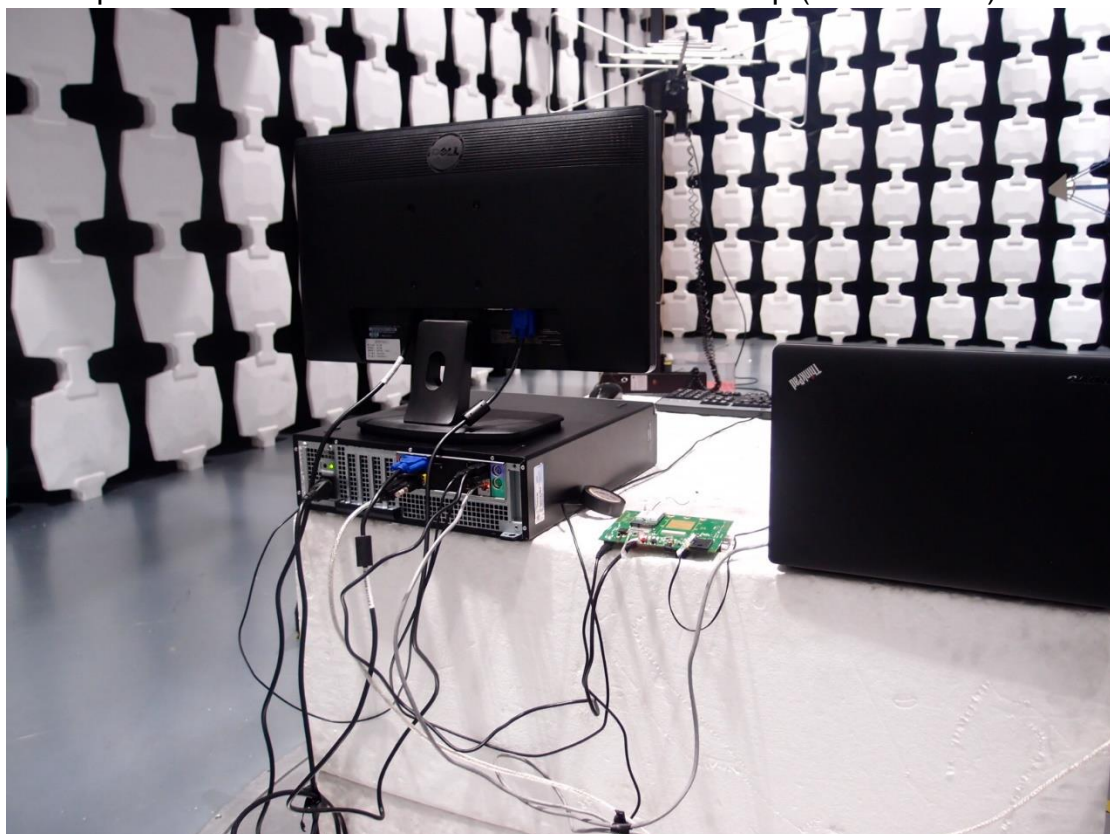

FCC Part 22H-Test Photograph

Description: ERP Test Setup

Description: Substitution Antenna for ERP Test

Description: EIRP Test Setup

Description: Substitution Antenna for EIRP Test

Test Photograph

Test Mode: Mode 2

Description: Frontview of Radiated Emission Test Setup

Test Mode: Mode 1

Description: Frontview of Radiated Emission Test Setup

Test Mode: Mode 1

Description: Backview of Radiated Emission Test Setup (Below 1GHz)

Test Mode: Mode 1

Description: Backview of Radiated Emission Test Setup (Above 1GHz)