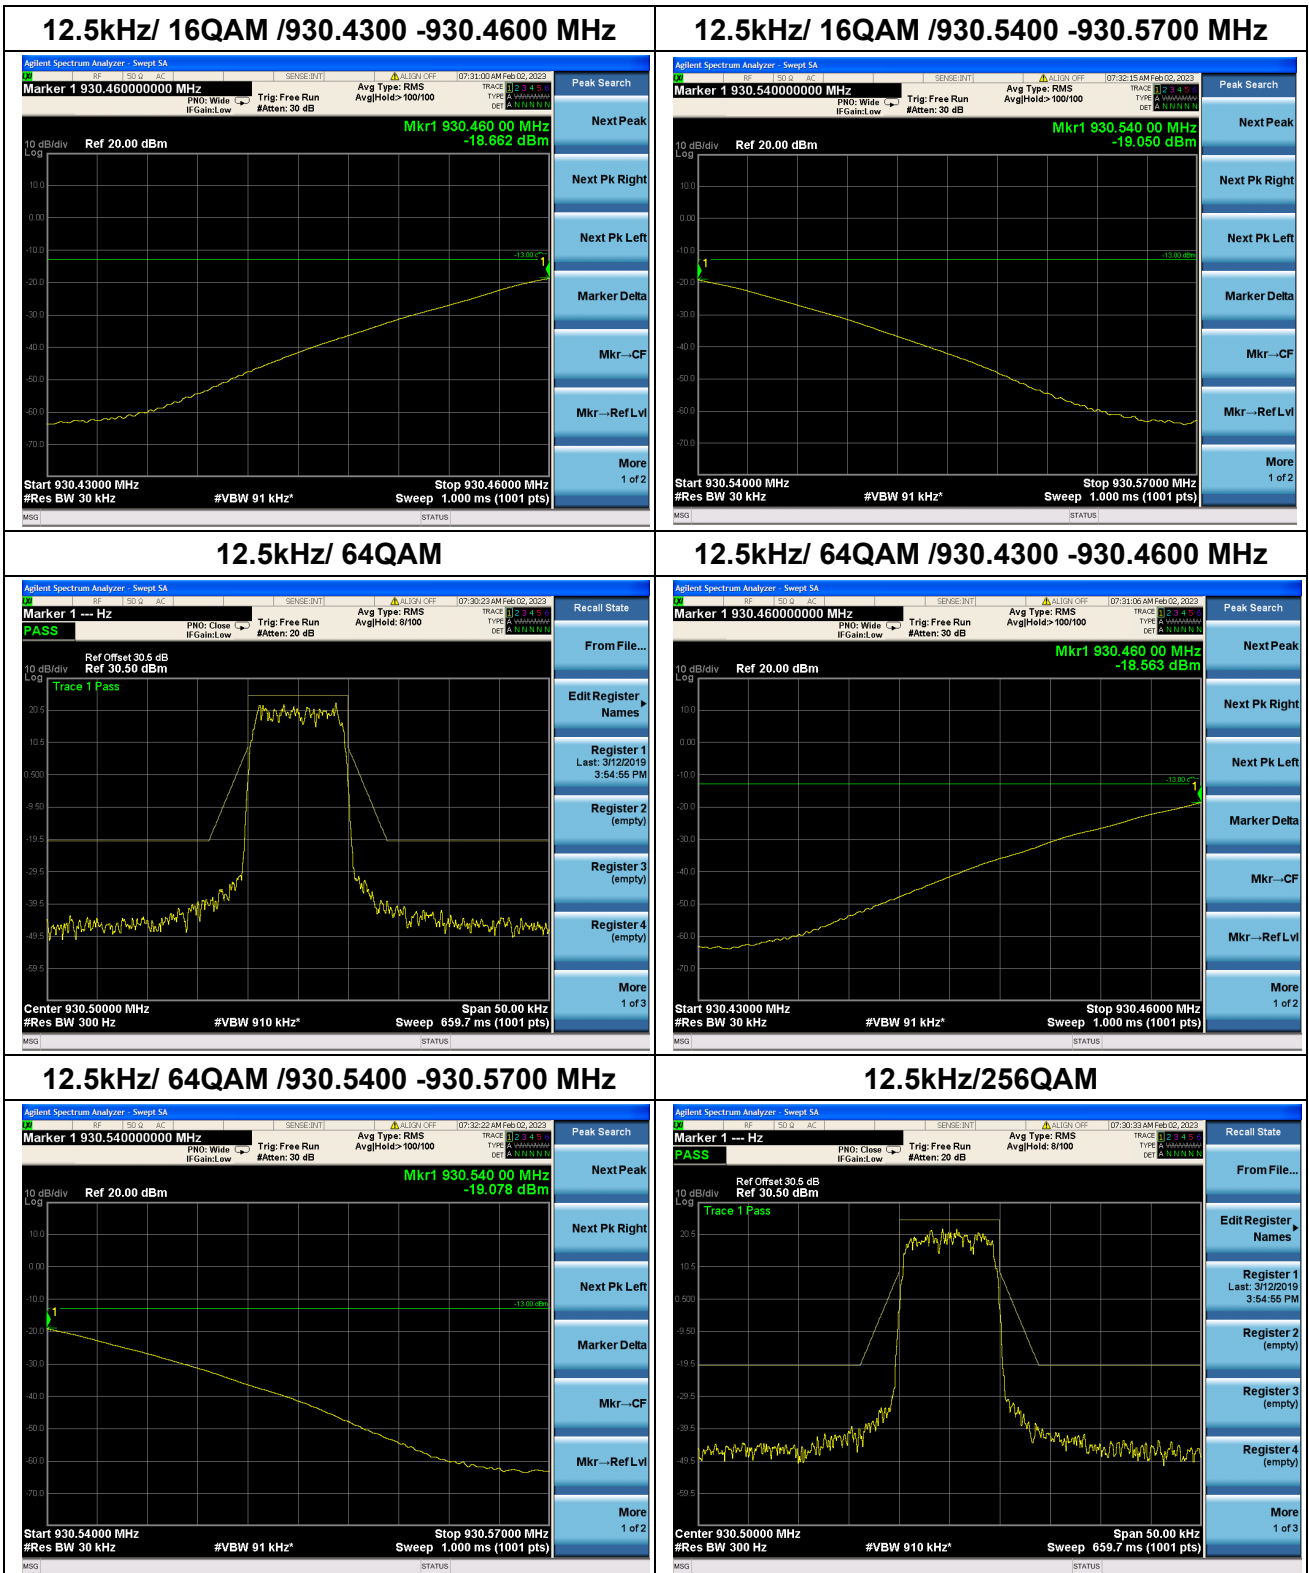

Nominal Frequency: 940.50 MHz Tx Port: Channel V

Nominal Frequency: 930.50 MHz Tx Port: Channel H

Nominal Frequency: 930.50 MHz Tx Port: Channel V