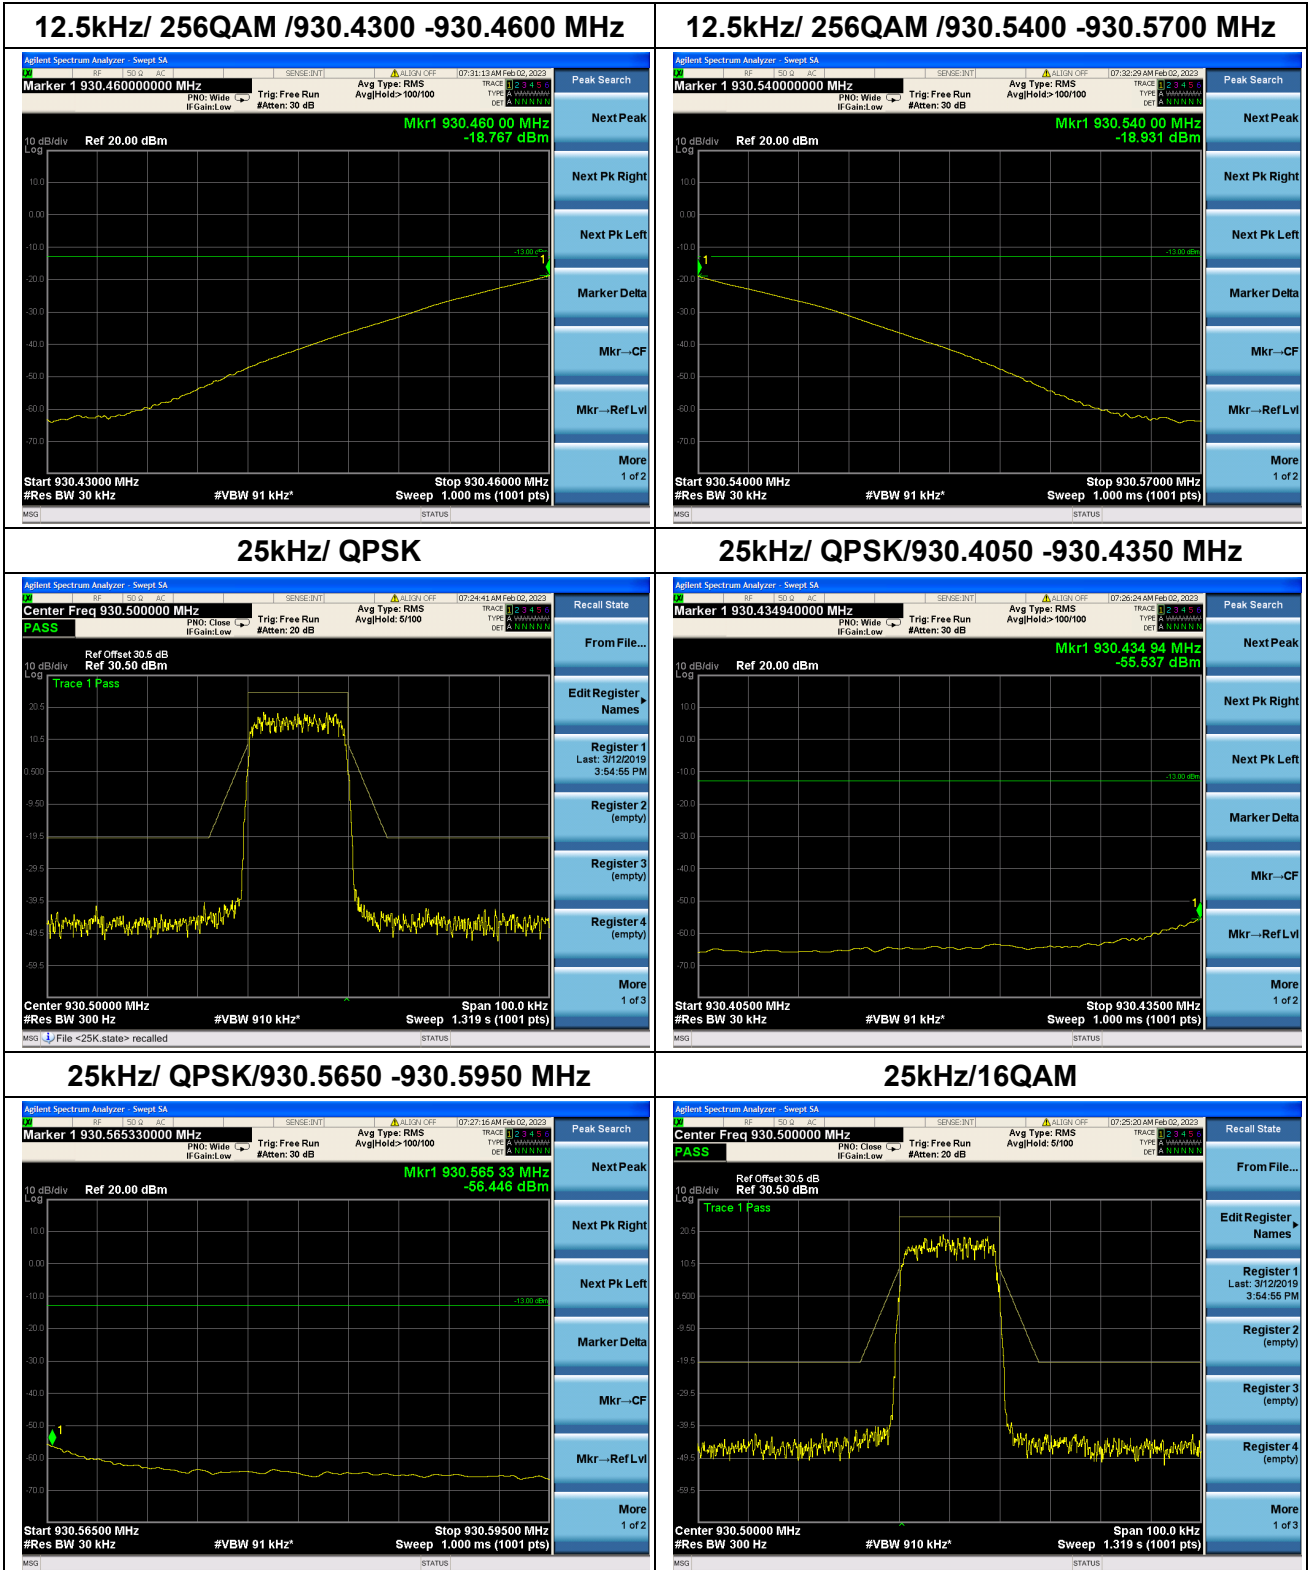

Nominal Frequency: 940.50 MHz Tx Port: Channel V

Nominal Frequency: 930.50 MHz Tx Port: Channel H

Nominal Frequency: 930.50 MHz Tx Port: Channel V