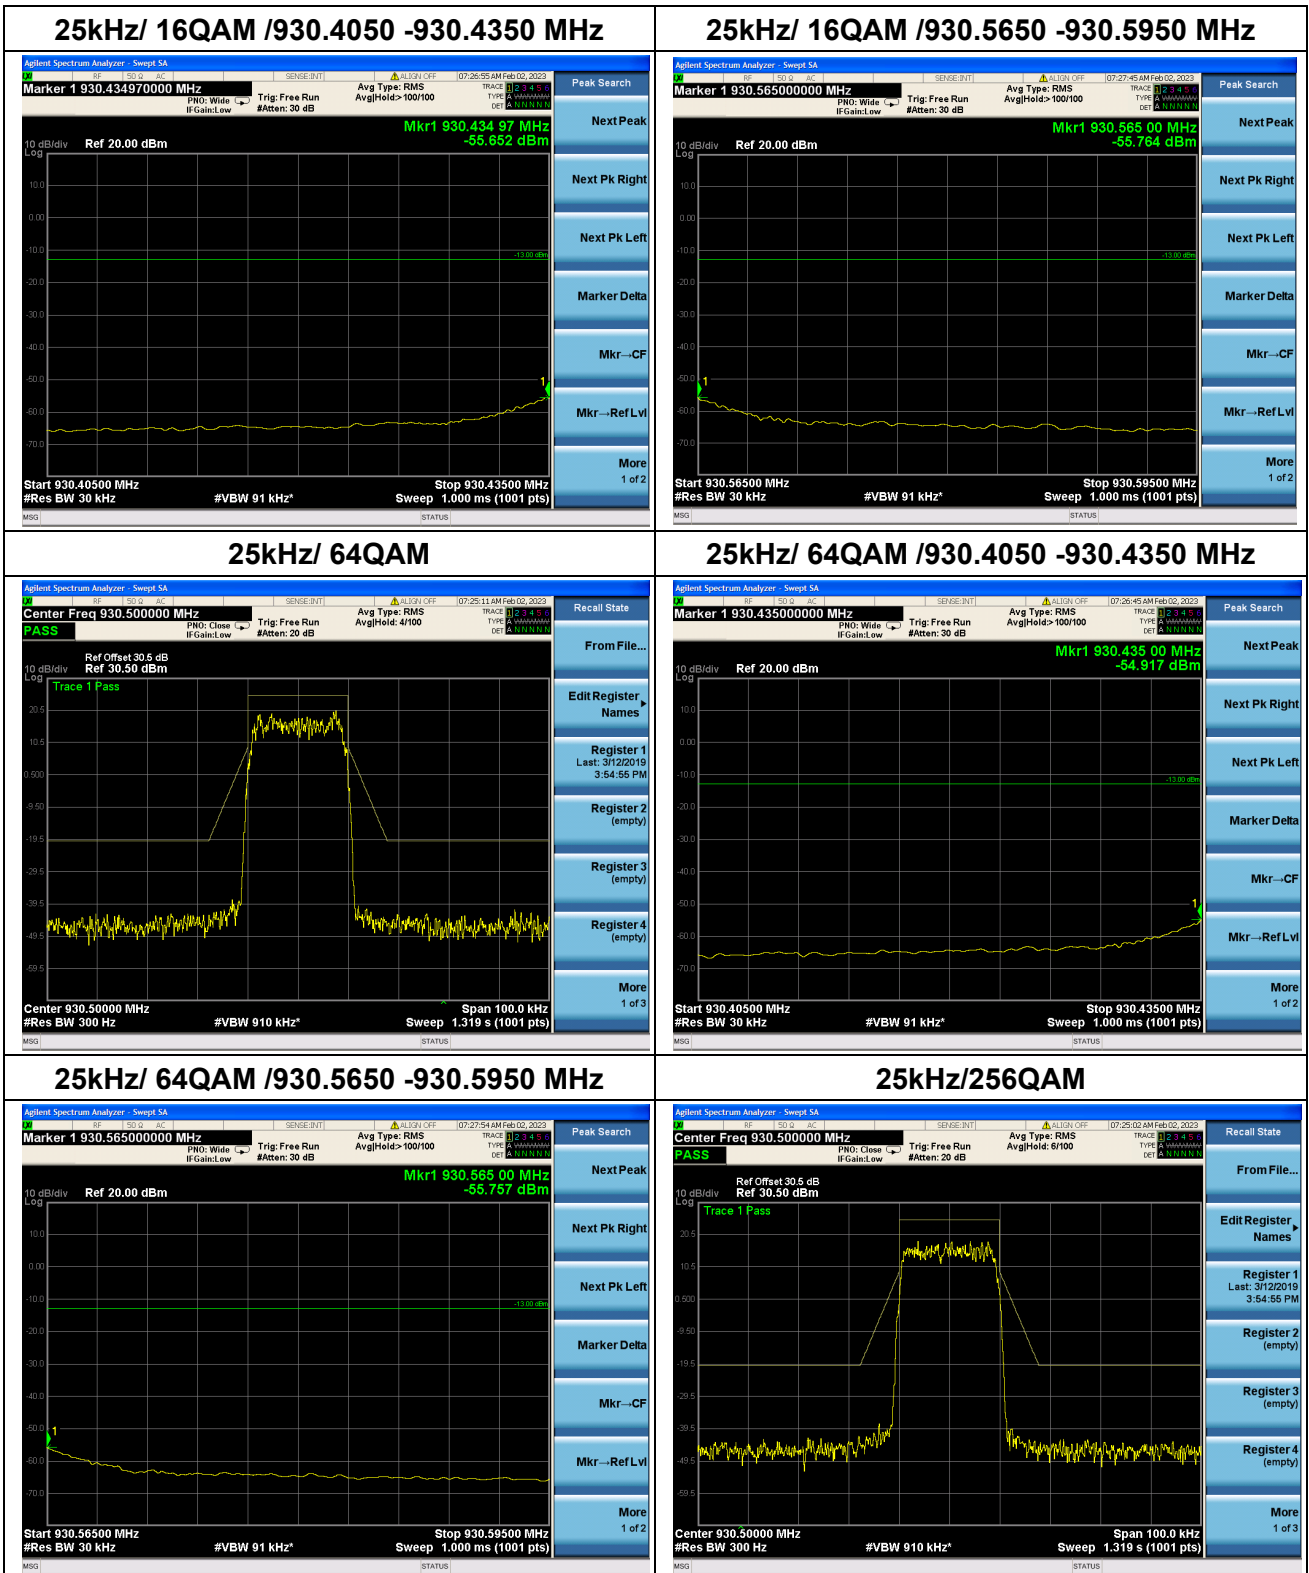

Nominal Frequency: 940.50 MHz Tx Port: Channel V

Nominal Frequency: 930.50 MHz Tx Port: Channel H

Nominal Frequency: 930.50 MHz Tx Port: Channel V