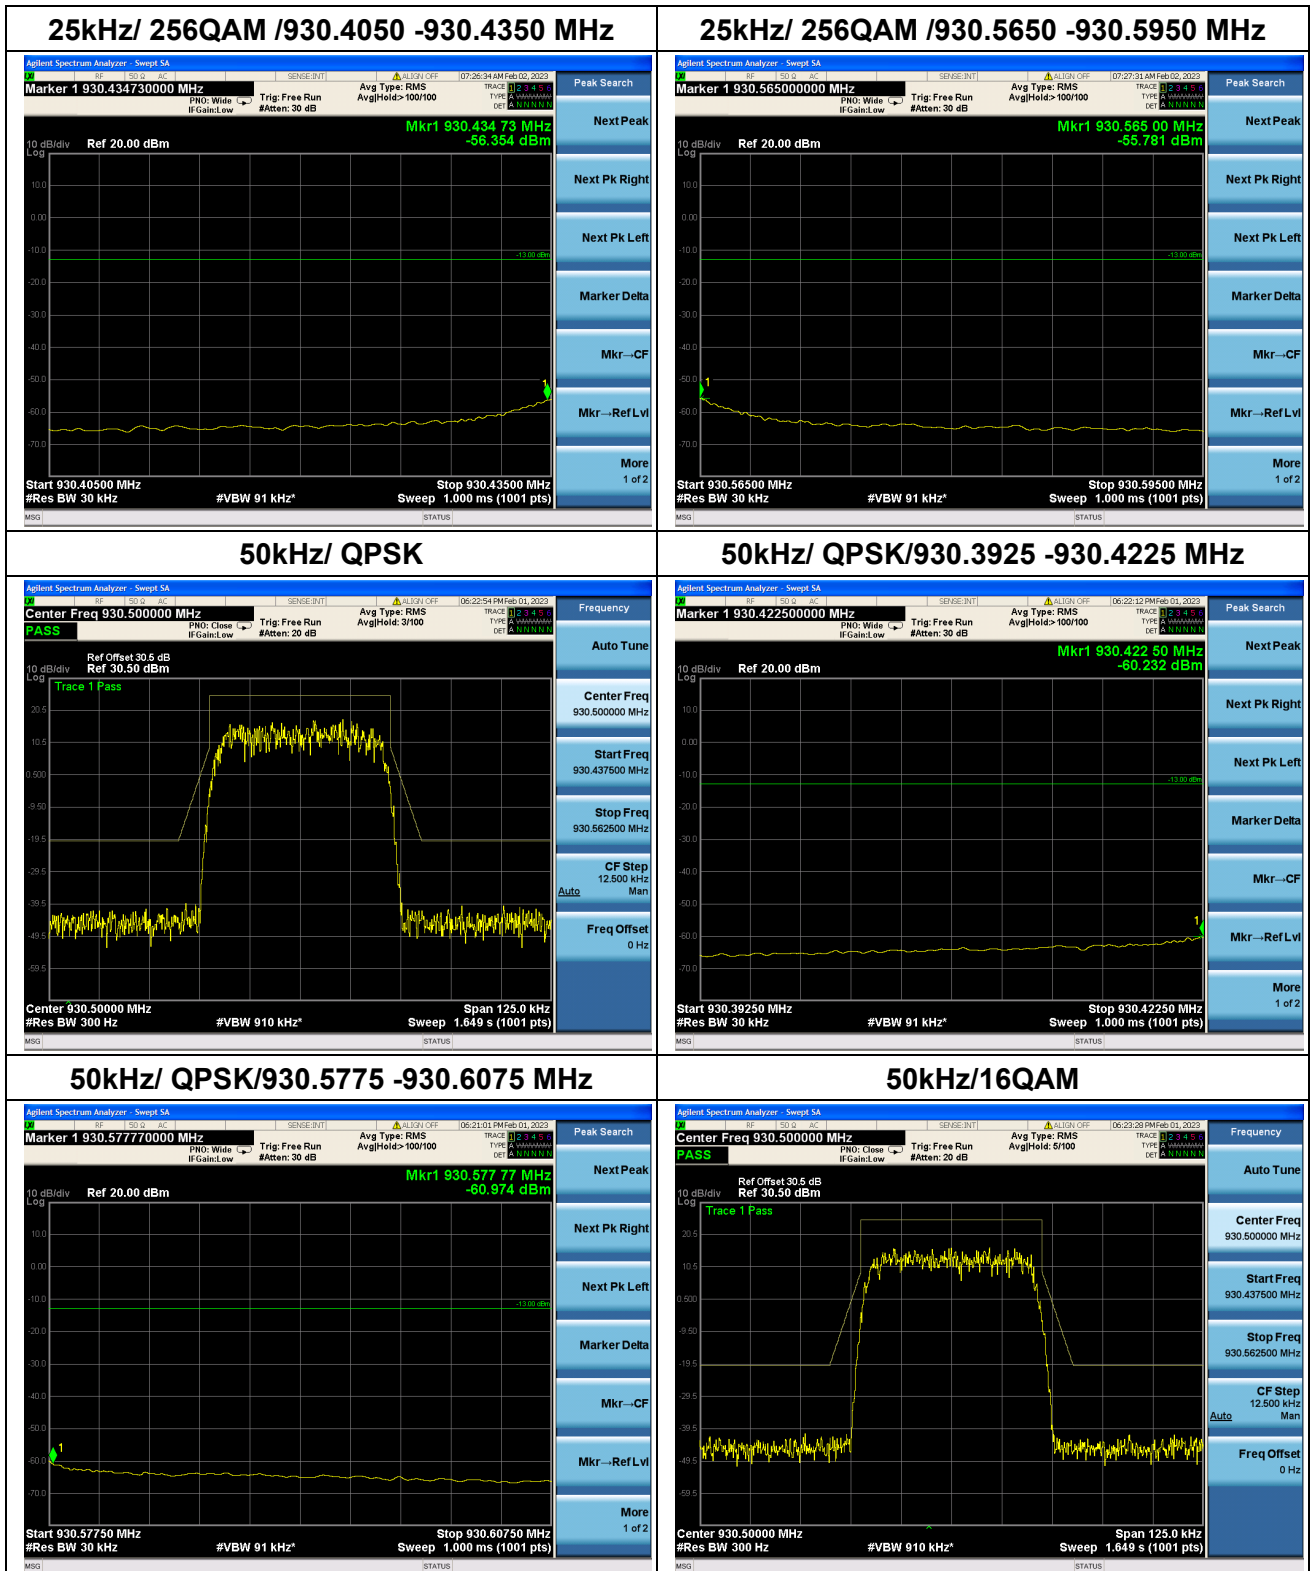

Nominal Frequency: 940.50 MHz Tx Port: Channel V

Nominal Frequency: 930.50 MHz Tx Port: Channel H

Nominal Frequency: 930.50 MHz Tx Port: Channel V