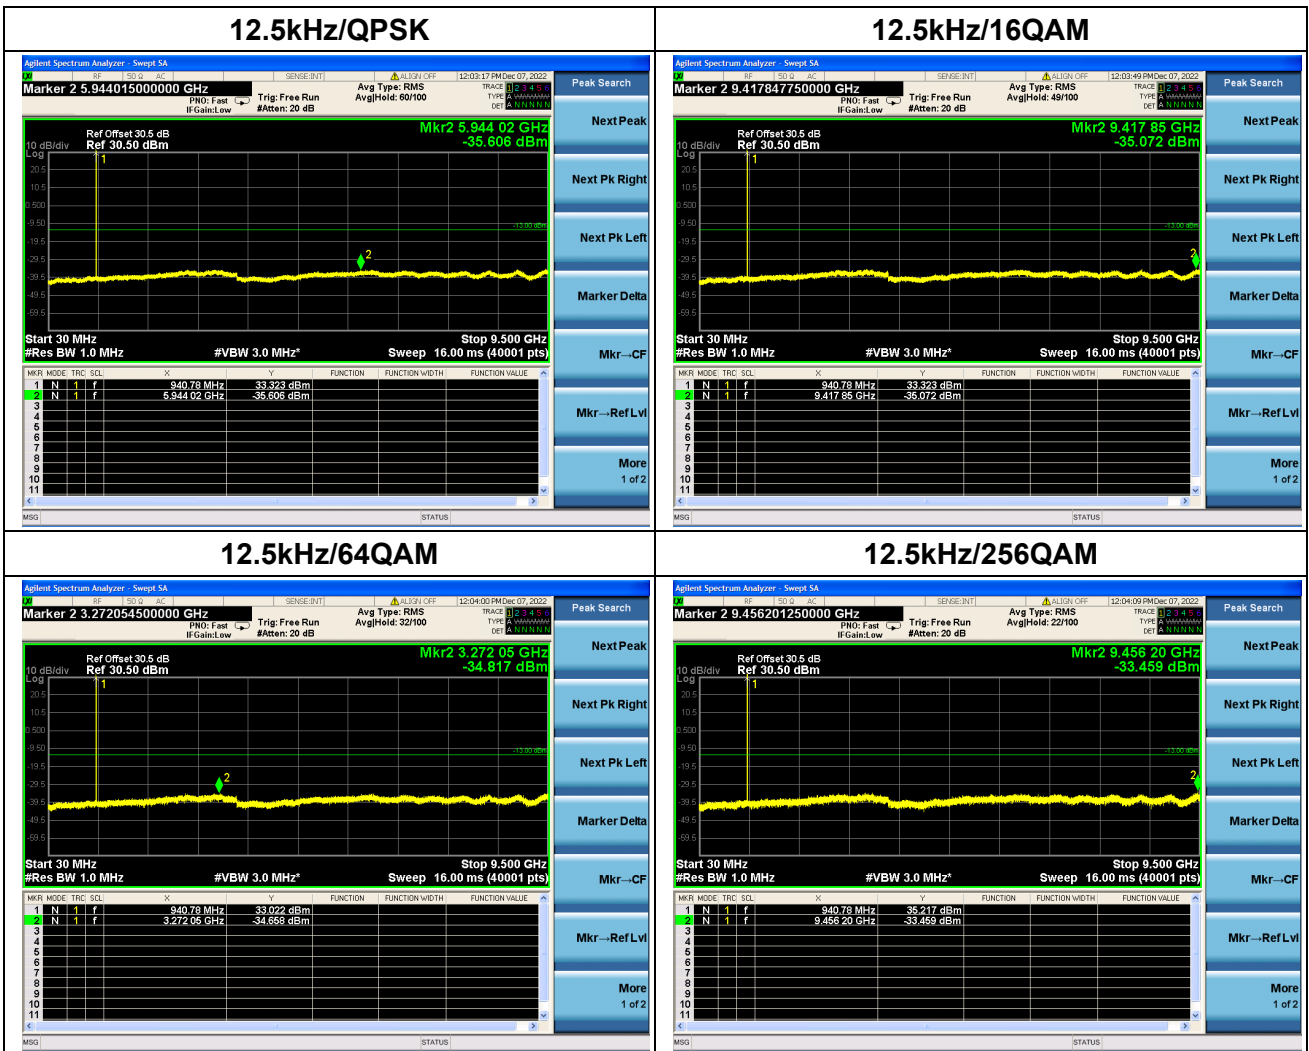

Nominal Frequency: 940.50 MHz Tx Port: Channel V

Nominal Frequency: 930.50 MHz Tx Port: Channel H

Nominal Frequency: 930.50 MHz Tx Port: Channel V