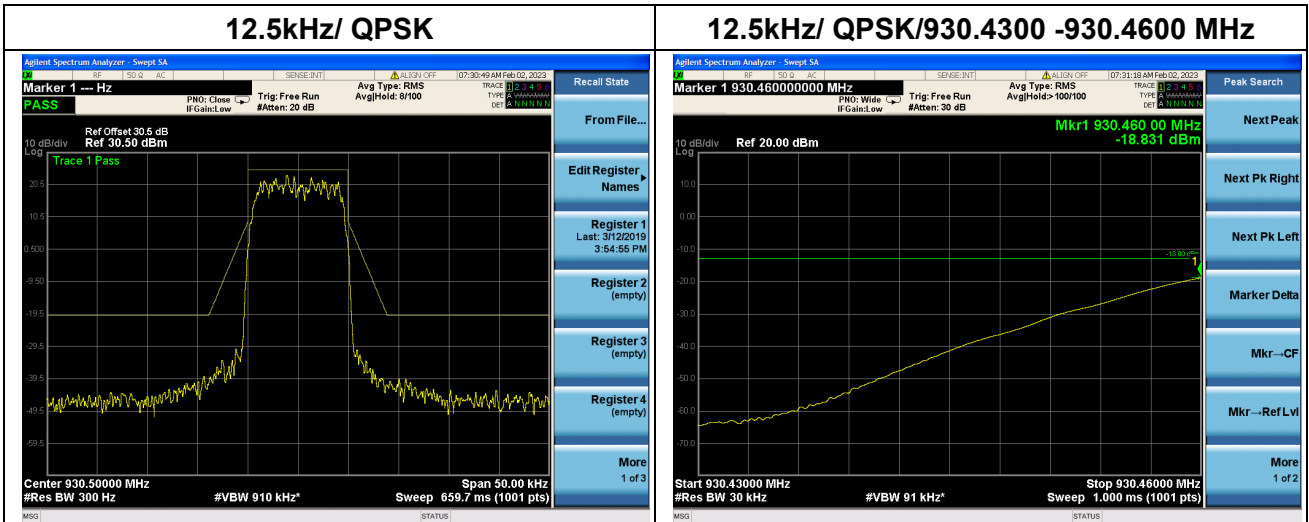

Nominal Frequency: 940.50 MHz Tx Port: Channel V

Nominal Frequency: 930.50 MHz Tx Port: Channel H

Nominal Frequency: 930.50 MHz Tx Port: Channel V