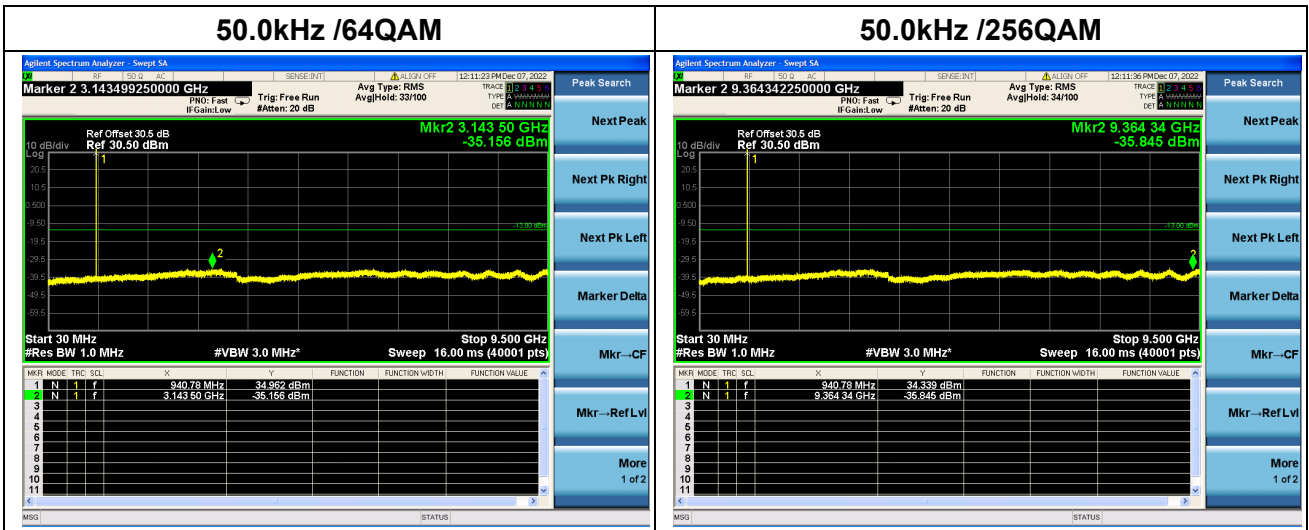

Nominal Frequency: 940.50 MHz Tx Port: Channel V

Nominal Frequency: 930.50 MHz Tx Port: Channel H

Nominal Frequency: 930.50 MHz Tx Port: Channel V