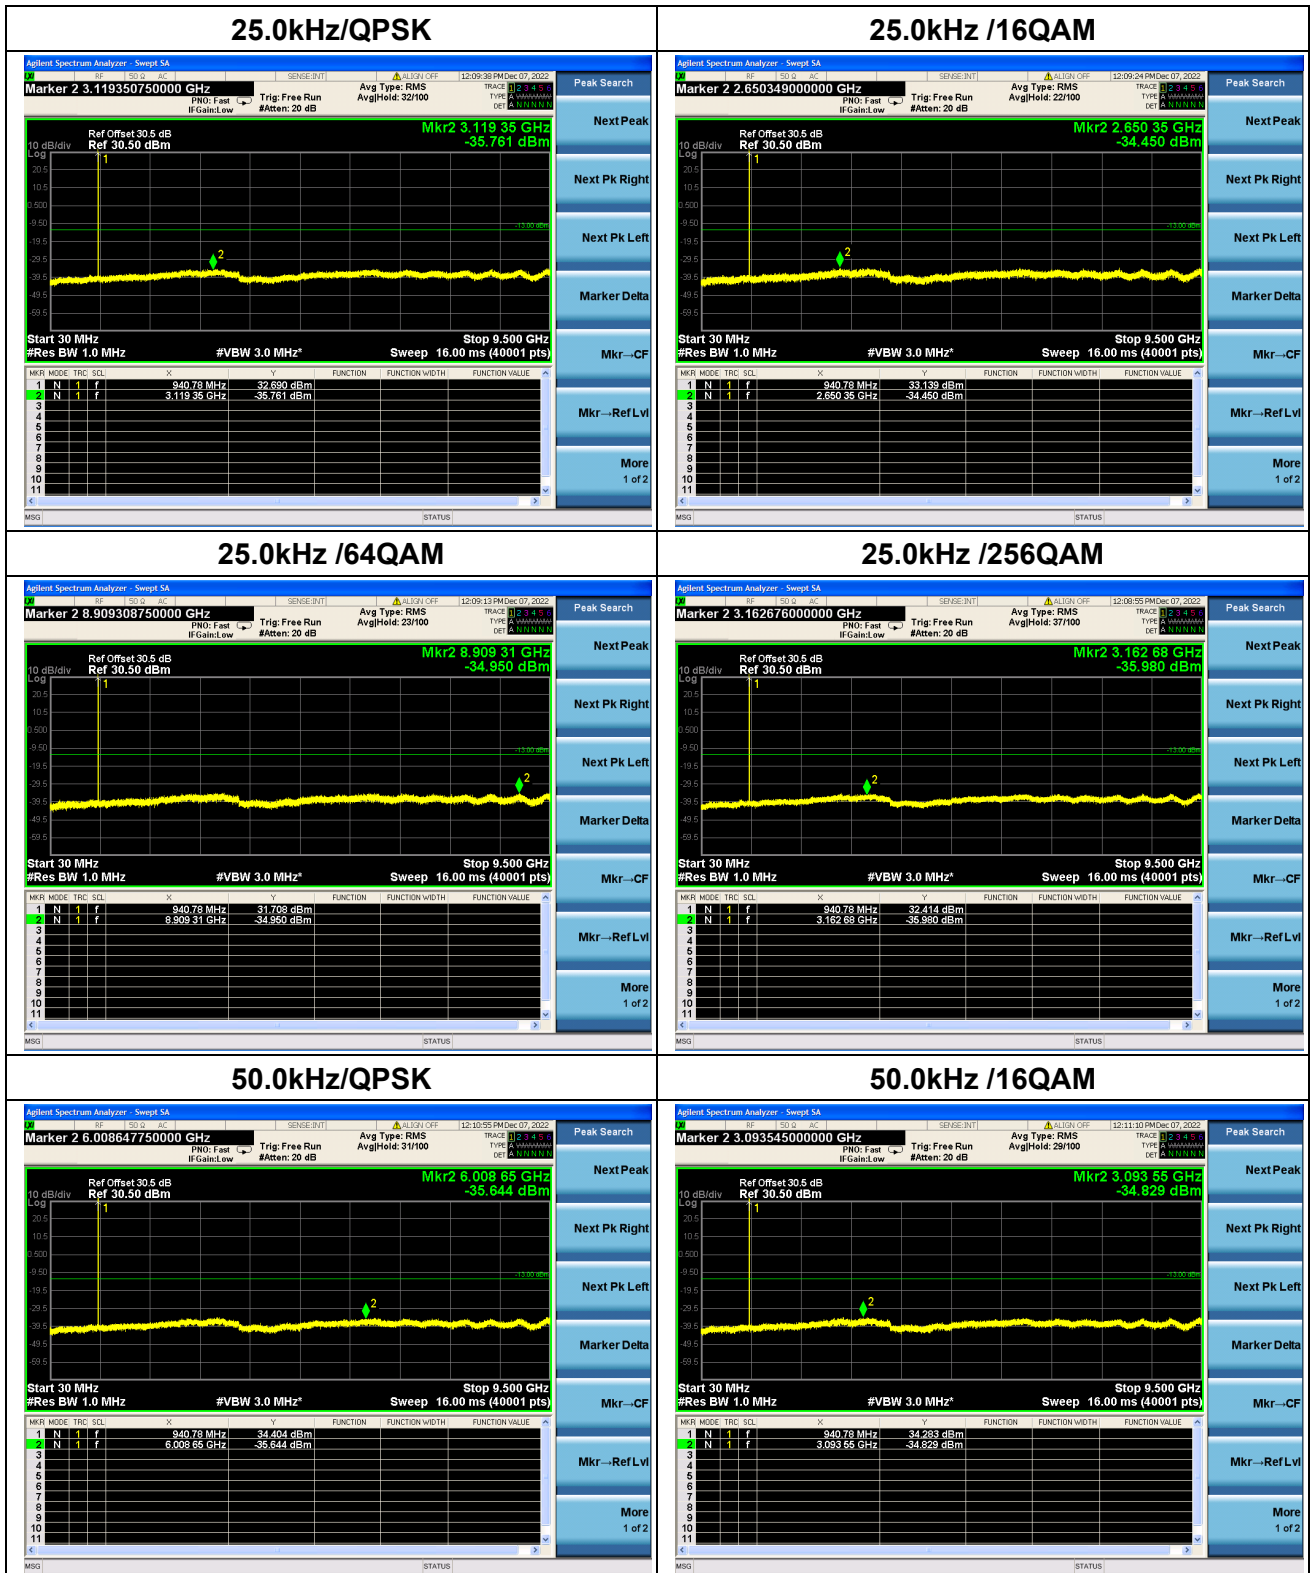

Nominal Frequency: 940.50 MHz Tx Port: Channel V

Nominal Frequency: 930.50 MHz Tx Port: Channel H

Nominal Frequency: 930.50 MHz Tx Port: Channel V