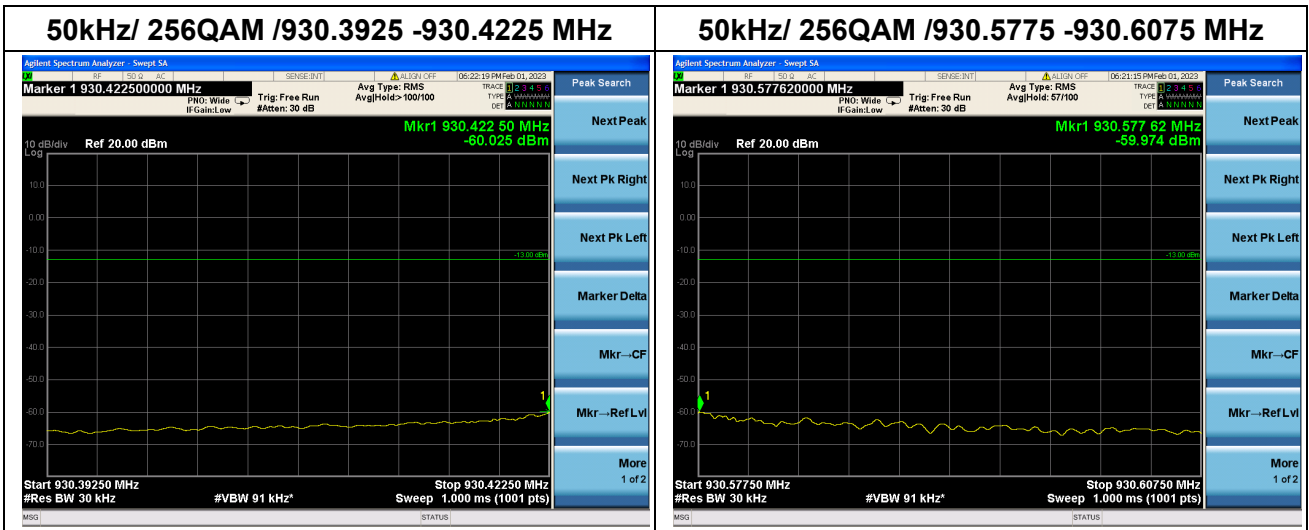

Nominal Frequency: 940.50 MHz Tx Port: Channel V

Nominal Frequency: 930.50 MHz Tx Port: Channel H

Nominal Frequency: 930.50 MHz Tx Port: Channel V