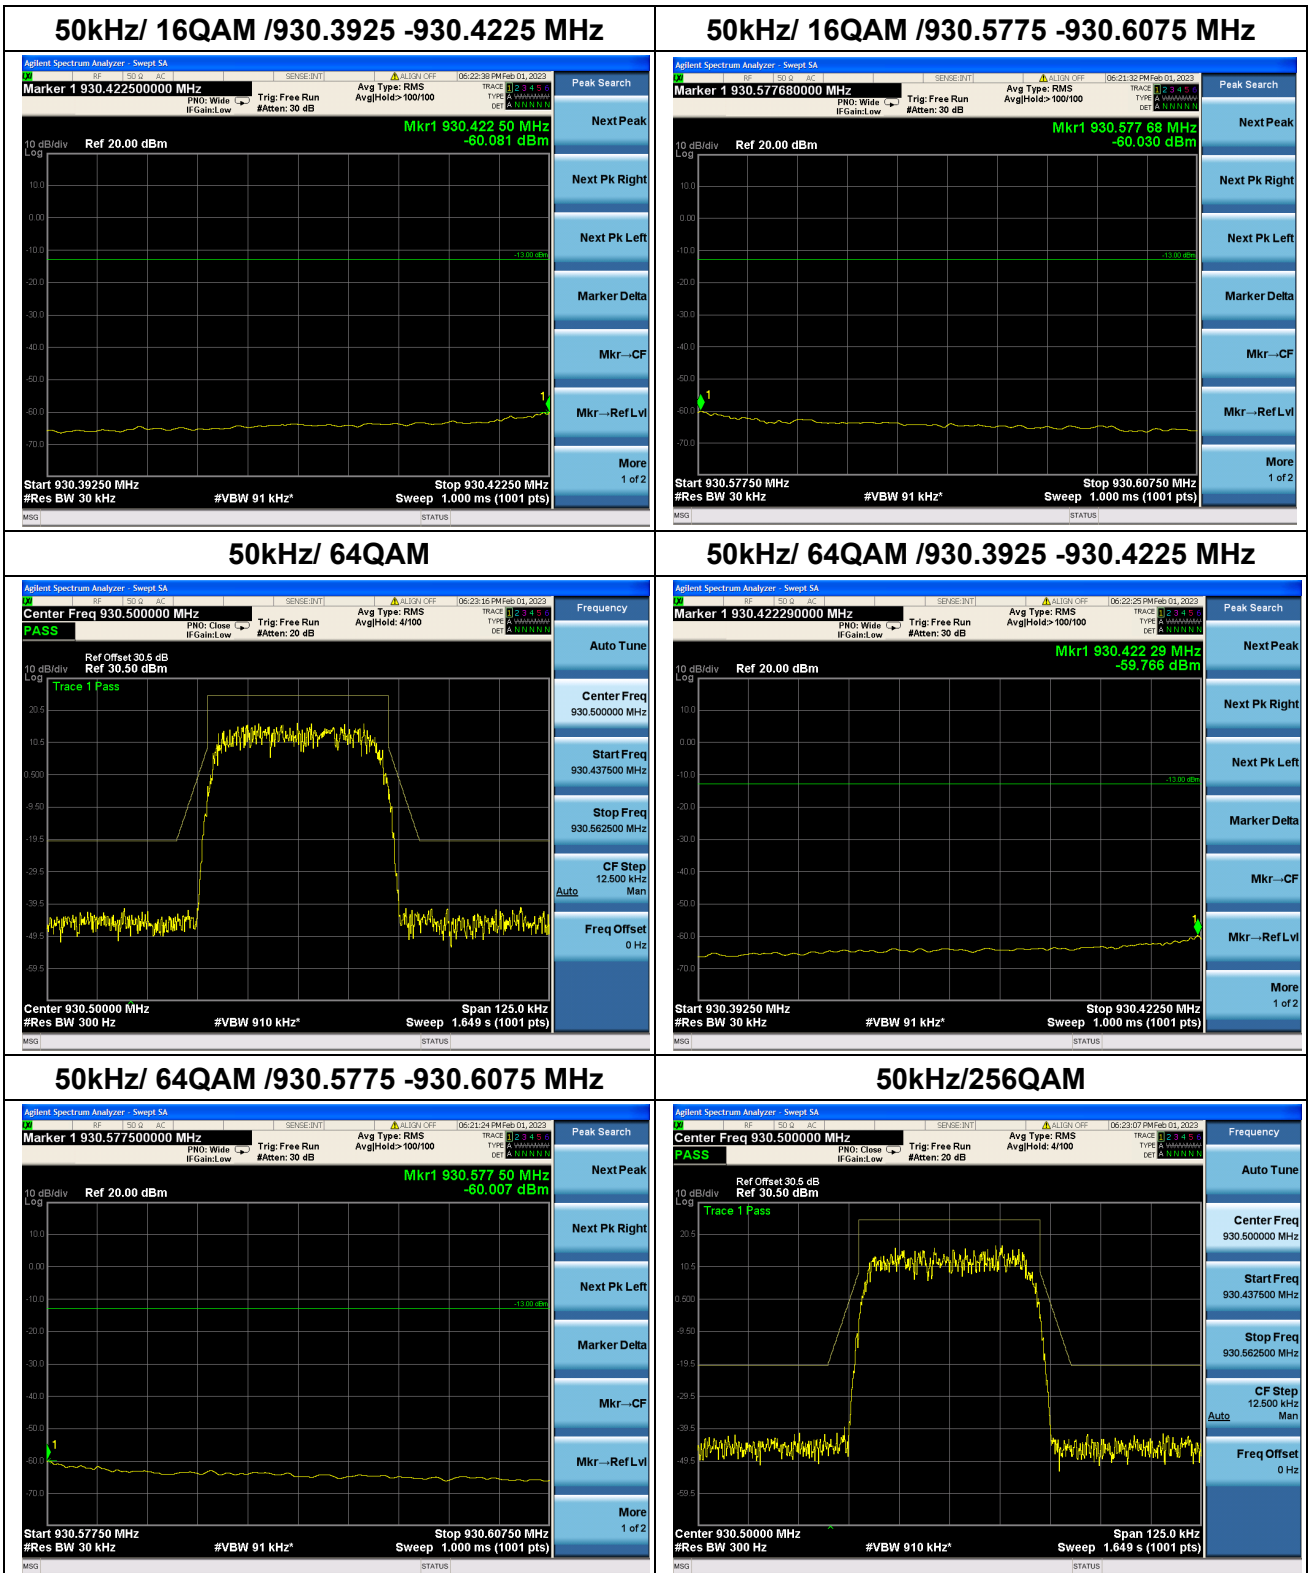

Nominal Frequency: 940.50 MHz Tx Port: Channel V

Nominal Frequency: 930.50 MHz Tx Port: Channel H

Nominal Frequency: 930.50 MHz Tx Port: Channel V