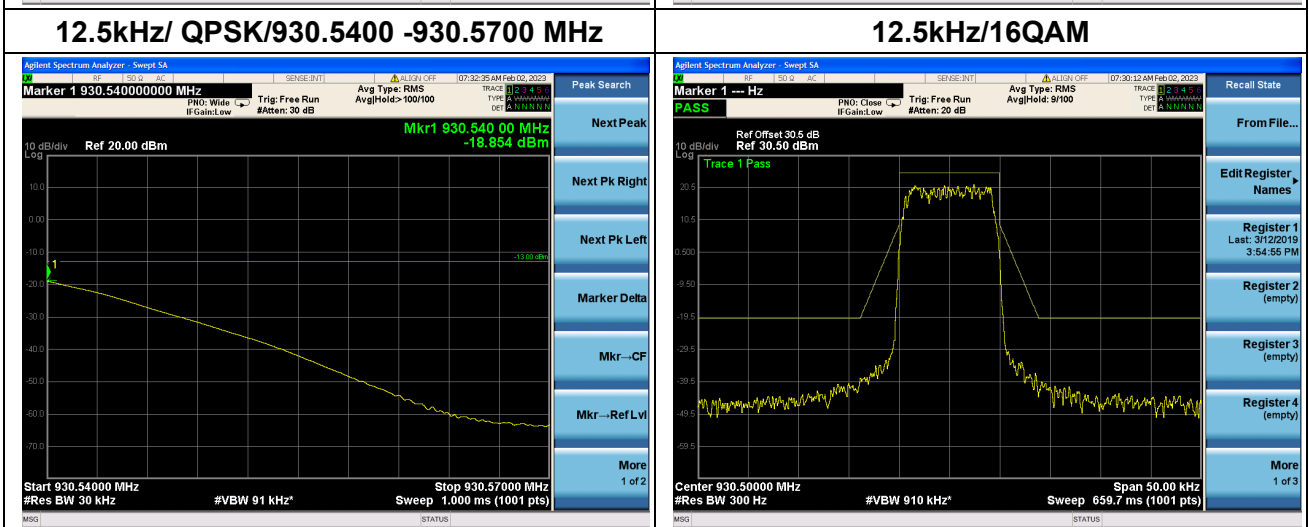

Nominal Frequency: 940.50 MHz Tx Port: Channel V

Nominal Frequency: 930.50 MHz Tx Port: Channel H

Nominal Frequency: 930.50 MHz Tx Port: Channel V