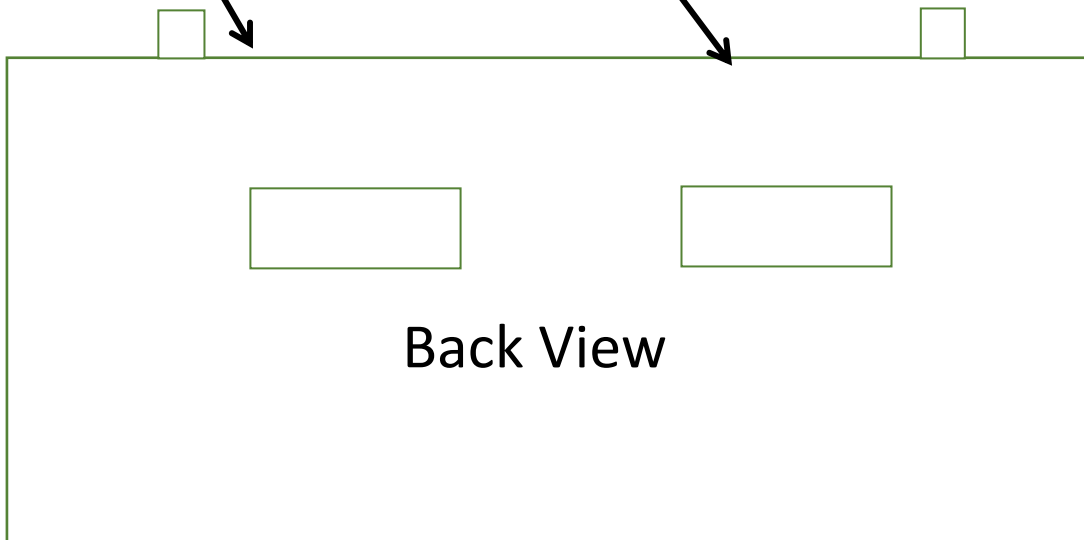

Label:

mimomax

S/N : 31000010

Model: MWL-TORNADOX-BGCA

FCC ID : XMK-MMXTRNXB005

MAC Air : 00:0D:CA:FF:00:22

MAC Wired : f8:36:9b:89:91:37

Made in
New Zealand

HPT900M-DUT2

Tx: 9xx.xxx MHz

Rx: 9xx.xxx MHz

IP: 192.168.0.1 / 24

Location:

Back View