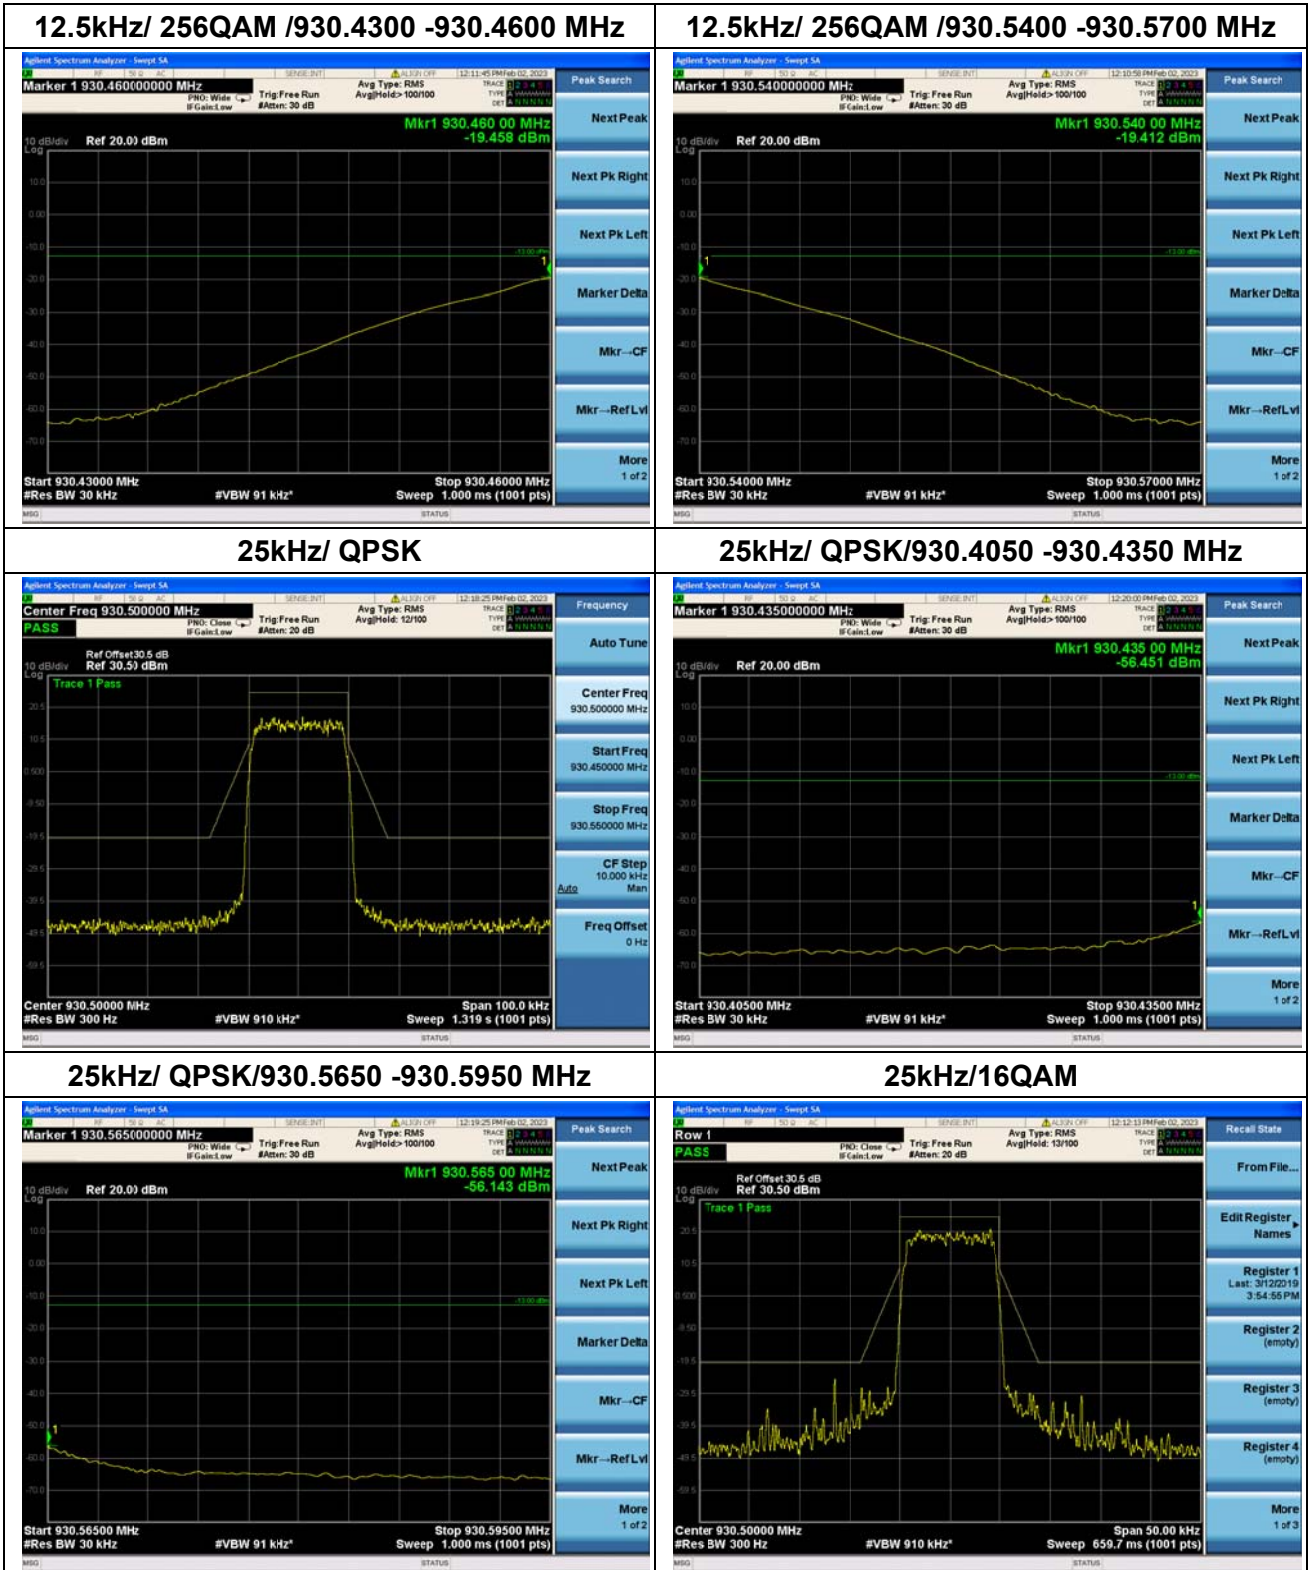

Nominal Frequency: 930.50 MHz Tx Port: Chan nel V

Nominal Frequency: 940.50 MHz Tx Port: Channel H

Nominal Frequency: 940.50 MHz Tx Port: Channel V

Nominal Frequency: 930.50 MHz Tx Port: Channel H

Nominal Frequency: 930.50 MHz Tx Port: Channel V

Nominal Frequency: 940.50 MHz Tx Port: Channel H