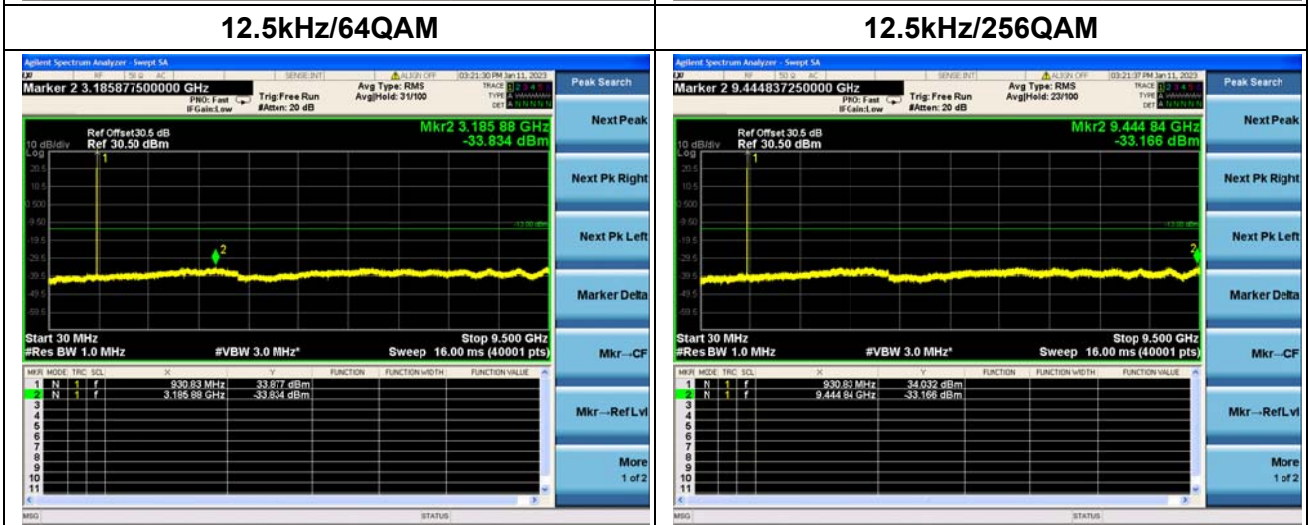

Nominal Frequency: 930.50 MHz Tx Port: Chan nel V

Nominal Frequency: 940.50 MHz Tx Port: Channel H

Nominal Frequency: 940.50 MHz Tx Port: Channel V

Nominal Frequency: 930.50 MHz Tx Port: Channel H

Nominal Frequency: 930.50 MHz Tx Port: Channel V

Nominal Frequency: 940.50 MHz Tx Port: Channel H