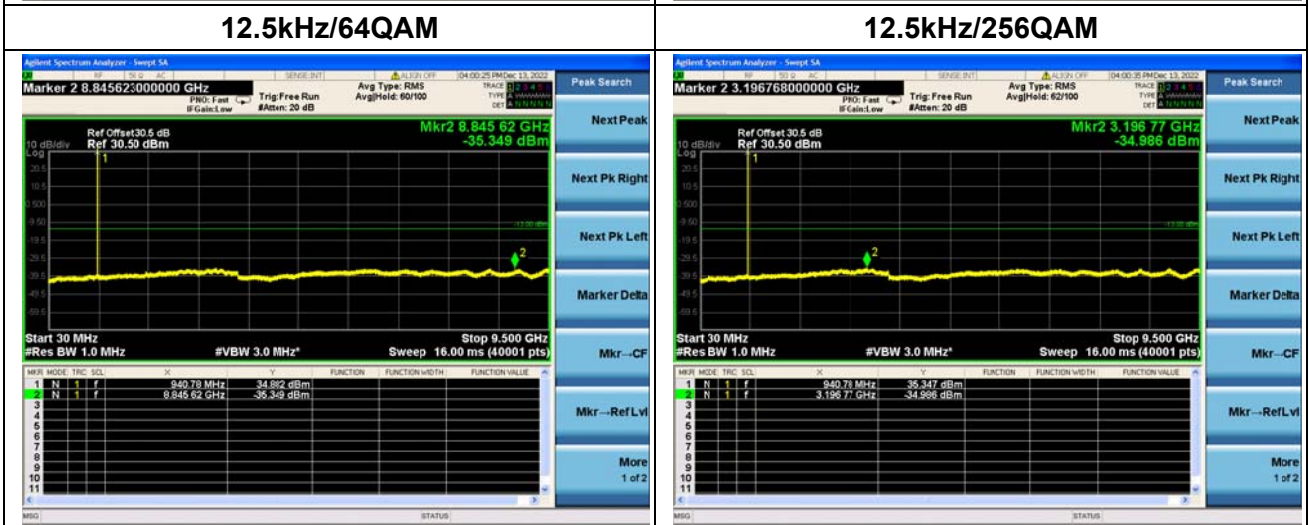

Nominal Frequency: 930.50 MHz Tx Port: Chan nel V

Nominal Frequency: 940.50 MHz Tx Port: Channel H

Nominal Frequency: 940.50 MHz Tx Port: Channel V

Nominal Frequency: 930.50 MHz Tx Port: Channel H

Nominal Frequency: 930.50 MHz Tx Port: Channel V

Nominal Frequency: 940.50 MHz Tx Port: Channel H