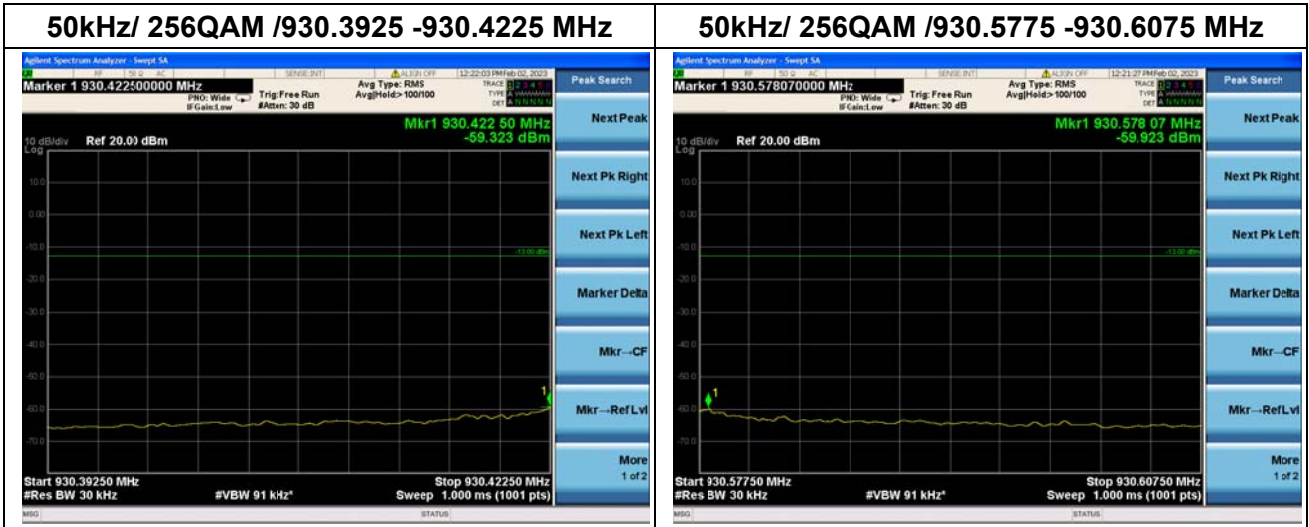

Nominal Frequency: 930.50 MHz Tx Port: Chan nel V

Nominal Frequency: 940.50 MHz Tx Port: Channel H

Nominal Frequency: 940.50 MHz Tx Port: Channel V

Nominal Frequency: 930.50 MHz Tx Port: Channel H

Nominal Frequency: 930.50 MHz Tx Port: Channel V

Nominal Frequency: 940.50 MHz Tx Port: Channel H