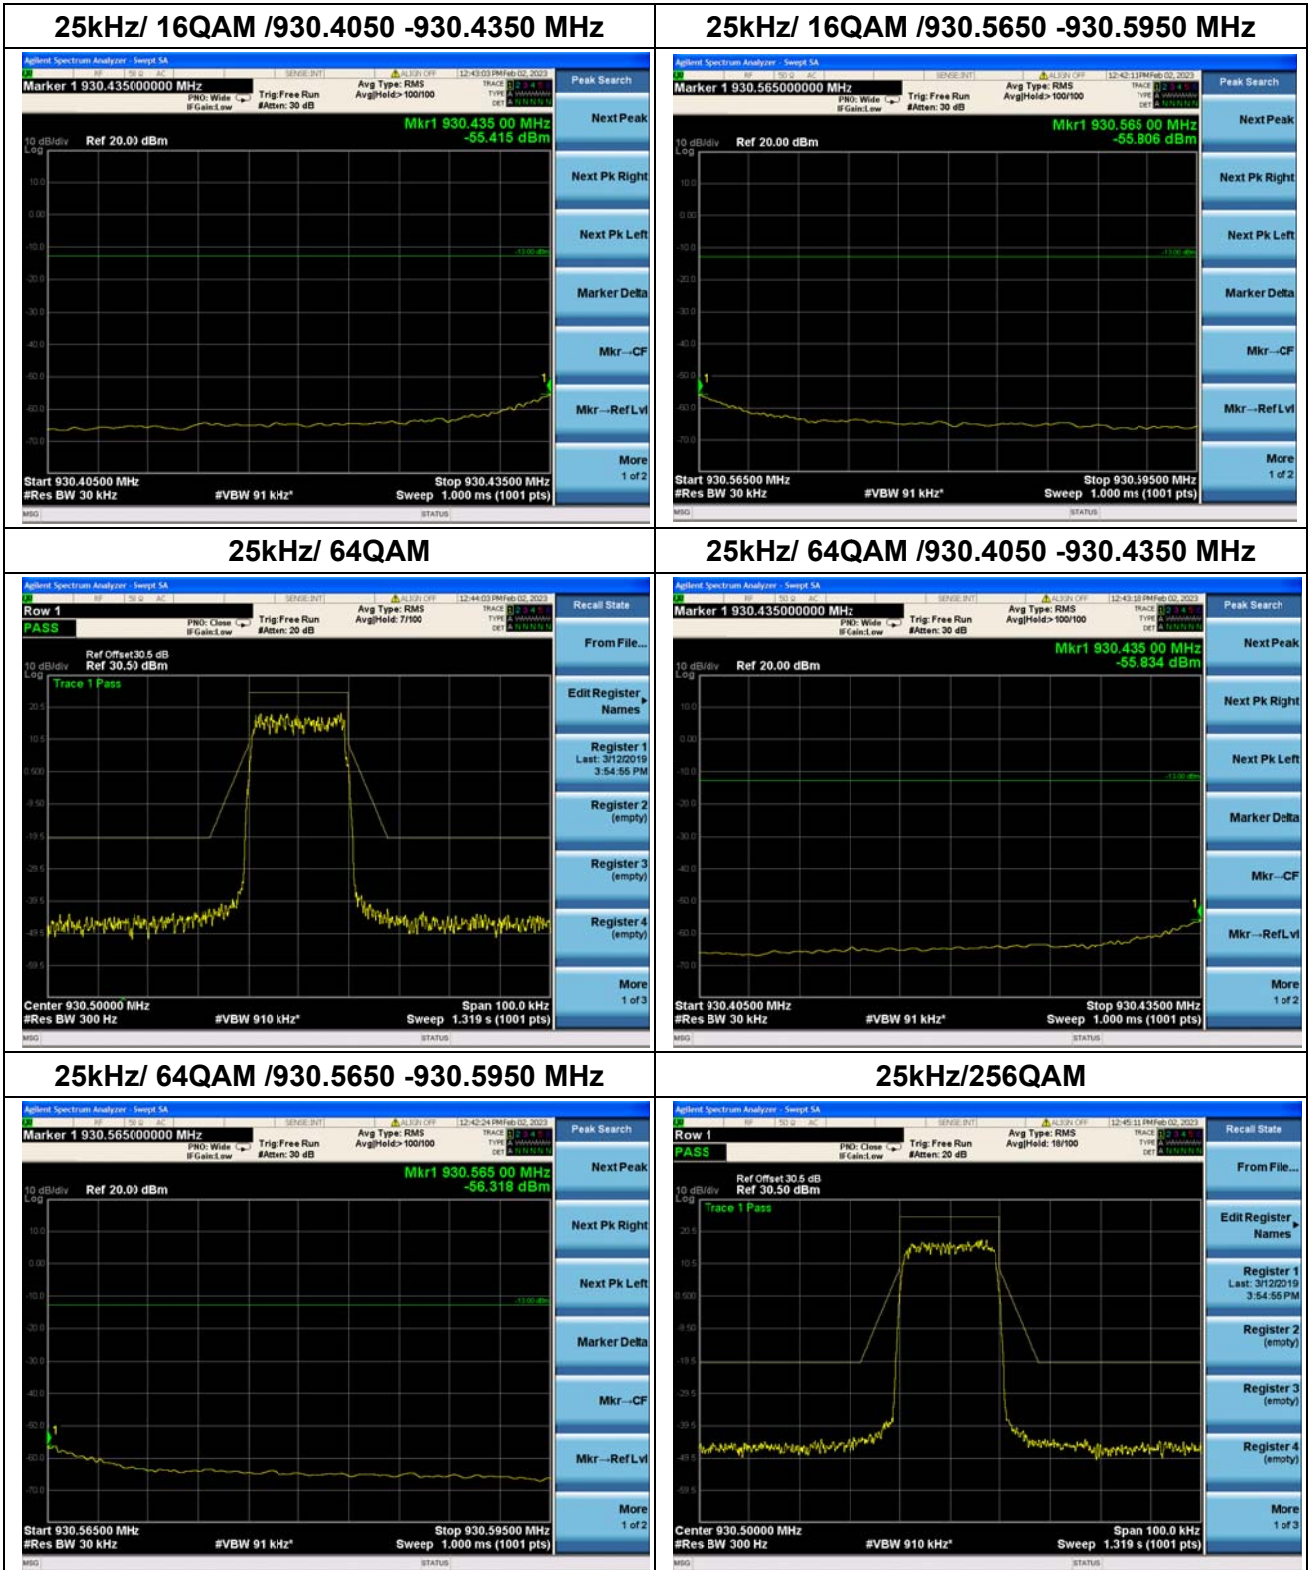

Nominal Frequency: 930.50 MHz Tx Port: Chan nel V

Nominal Frequency: 940.50 MHz Tx Port: Channel H

Nominal Frequency: 940.50 MHz Tx Port: Channel V

Nominal Frequency: 930.50 MHz Tx Port: Channel H

Nominal Frequency: 930.50 MHz Tx Port: Channel V

Nominal Frequency: 940.50 MHz Tx Port: Channel H