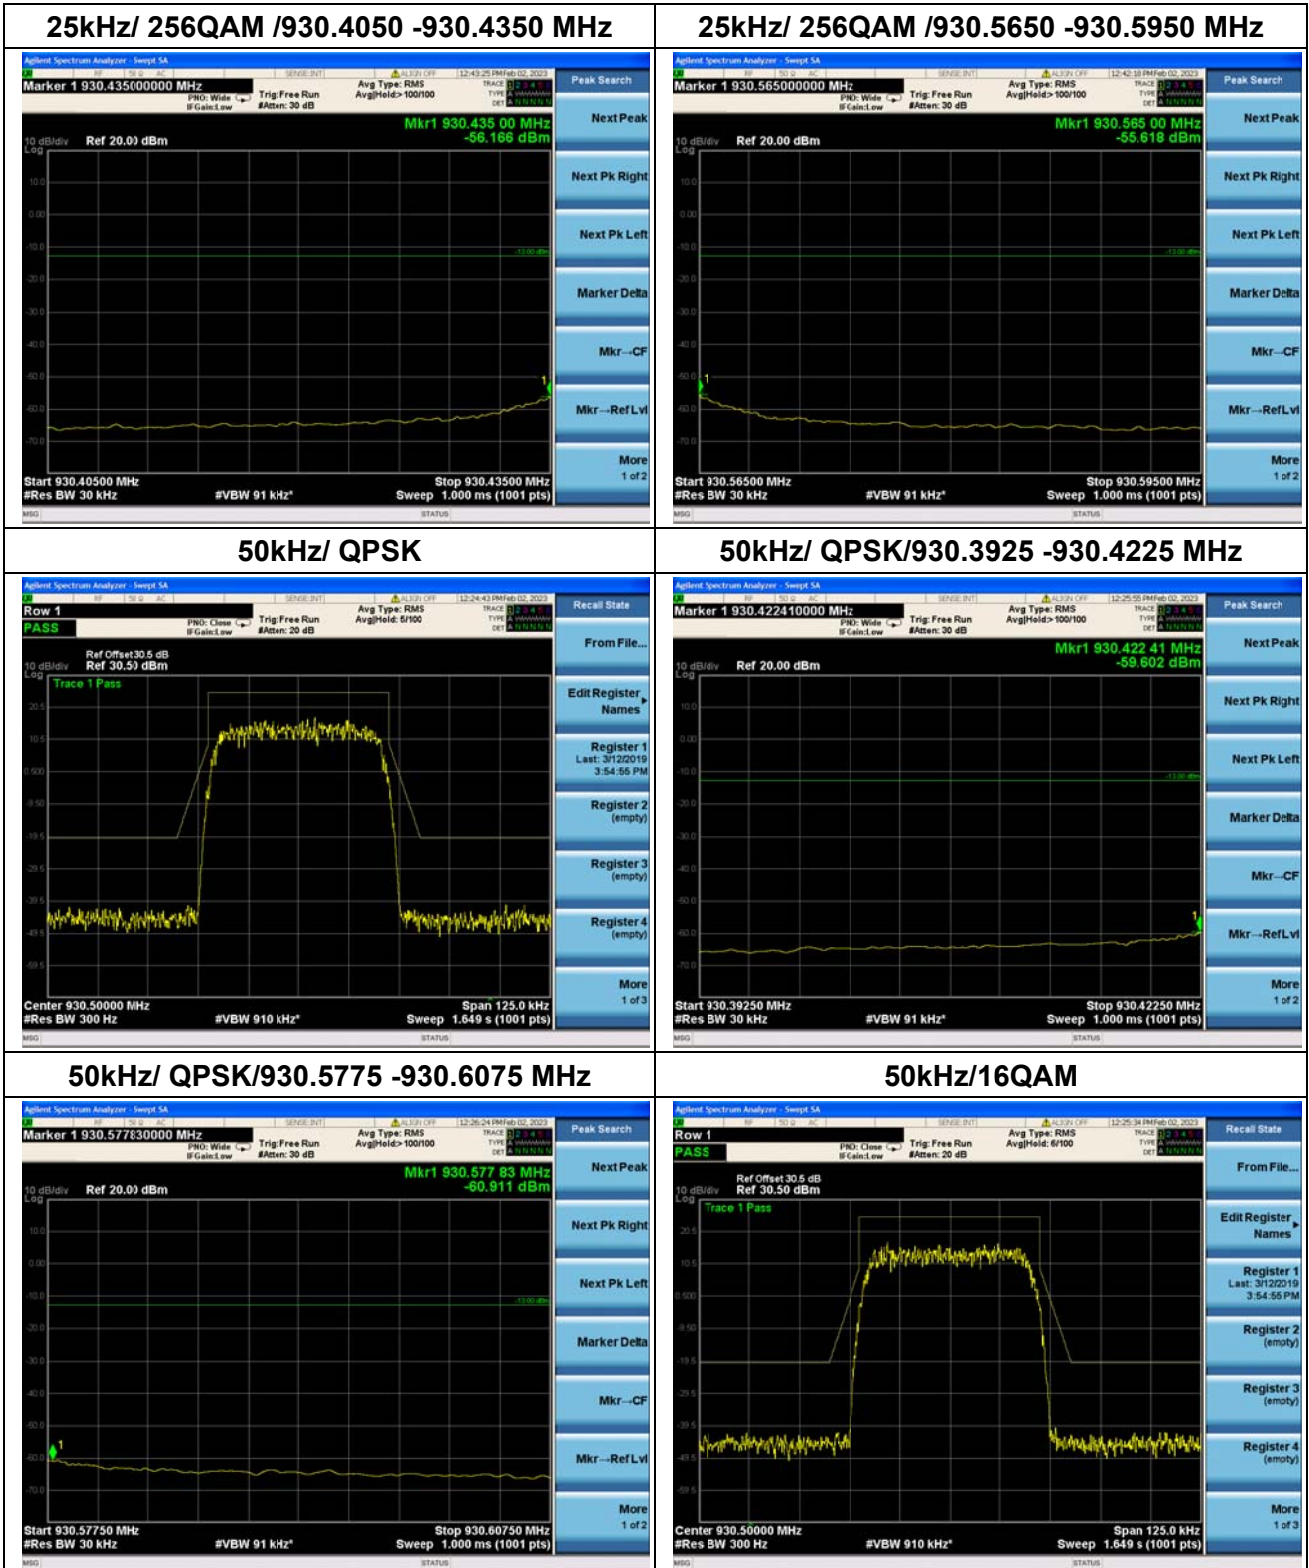

Nominal Frequency: 930.50 MHz Tx Port: Chan nel V

Nominal Frequency: 940.50 MHz Tx Port: Channel H

Nominal Frequency: 940.50 MHz Tx Port: Channel V

Nominal Frequency: 930.50 MHz Tx Port: Channel H

Nominal Frequency: 930.50 MHz Tx Port: Channel V

Nominal Frequency: 940.50 MHz Tx Port: Channel H