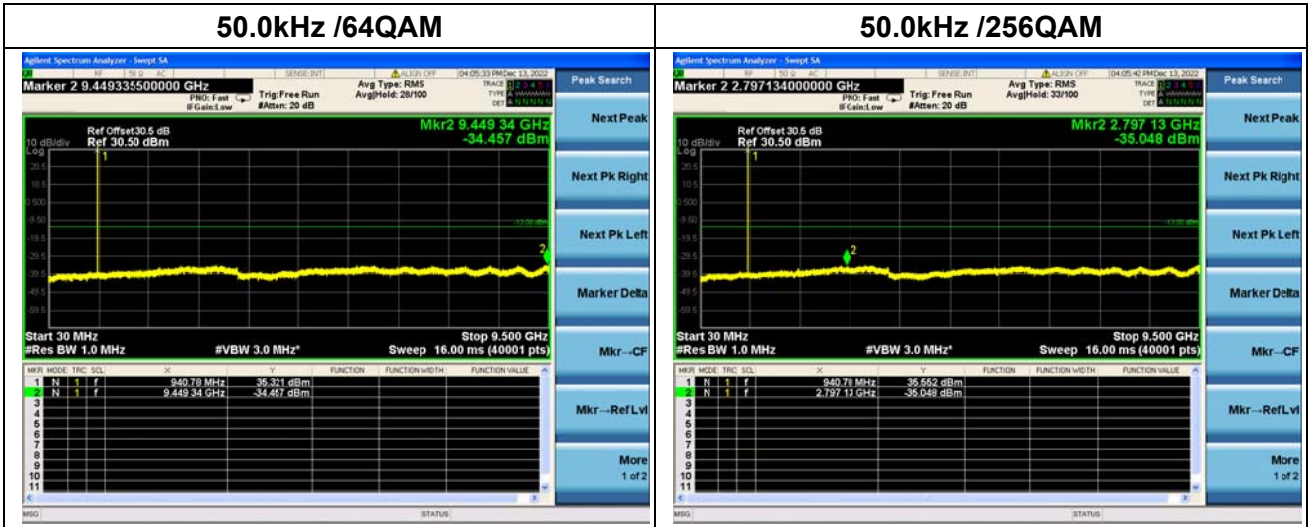

Nominal Frequency: 930.50 MHz Tx Port: Chan nel V

Nominal Frequency: 940.50 MHz Tx Port: Channel H

Nominal Frequency: 940.50 MHz Tx Port: Channel V

Nominal Frequency: 930.50 MHz Tx Port: Channel H

Nominal Frequency: 930.50 MHz Tx Port: Channel V

Nominal Frequency: 940.50 MHz Tx Port: Channel H