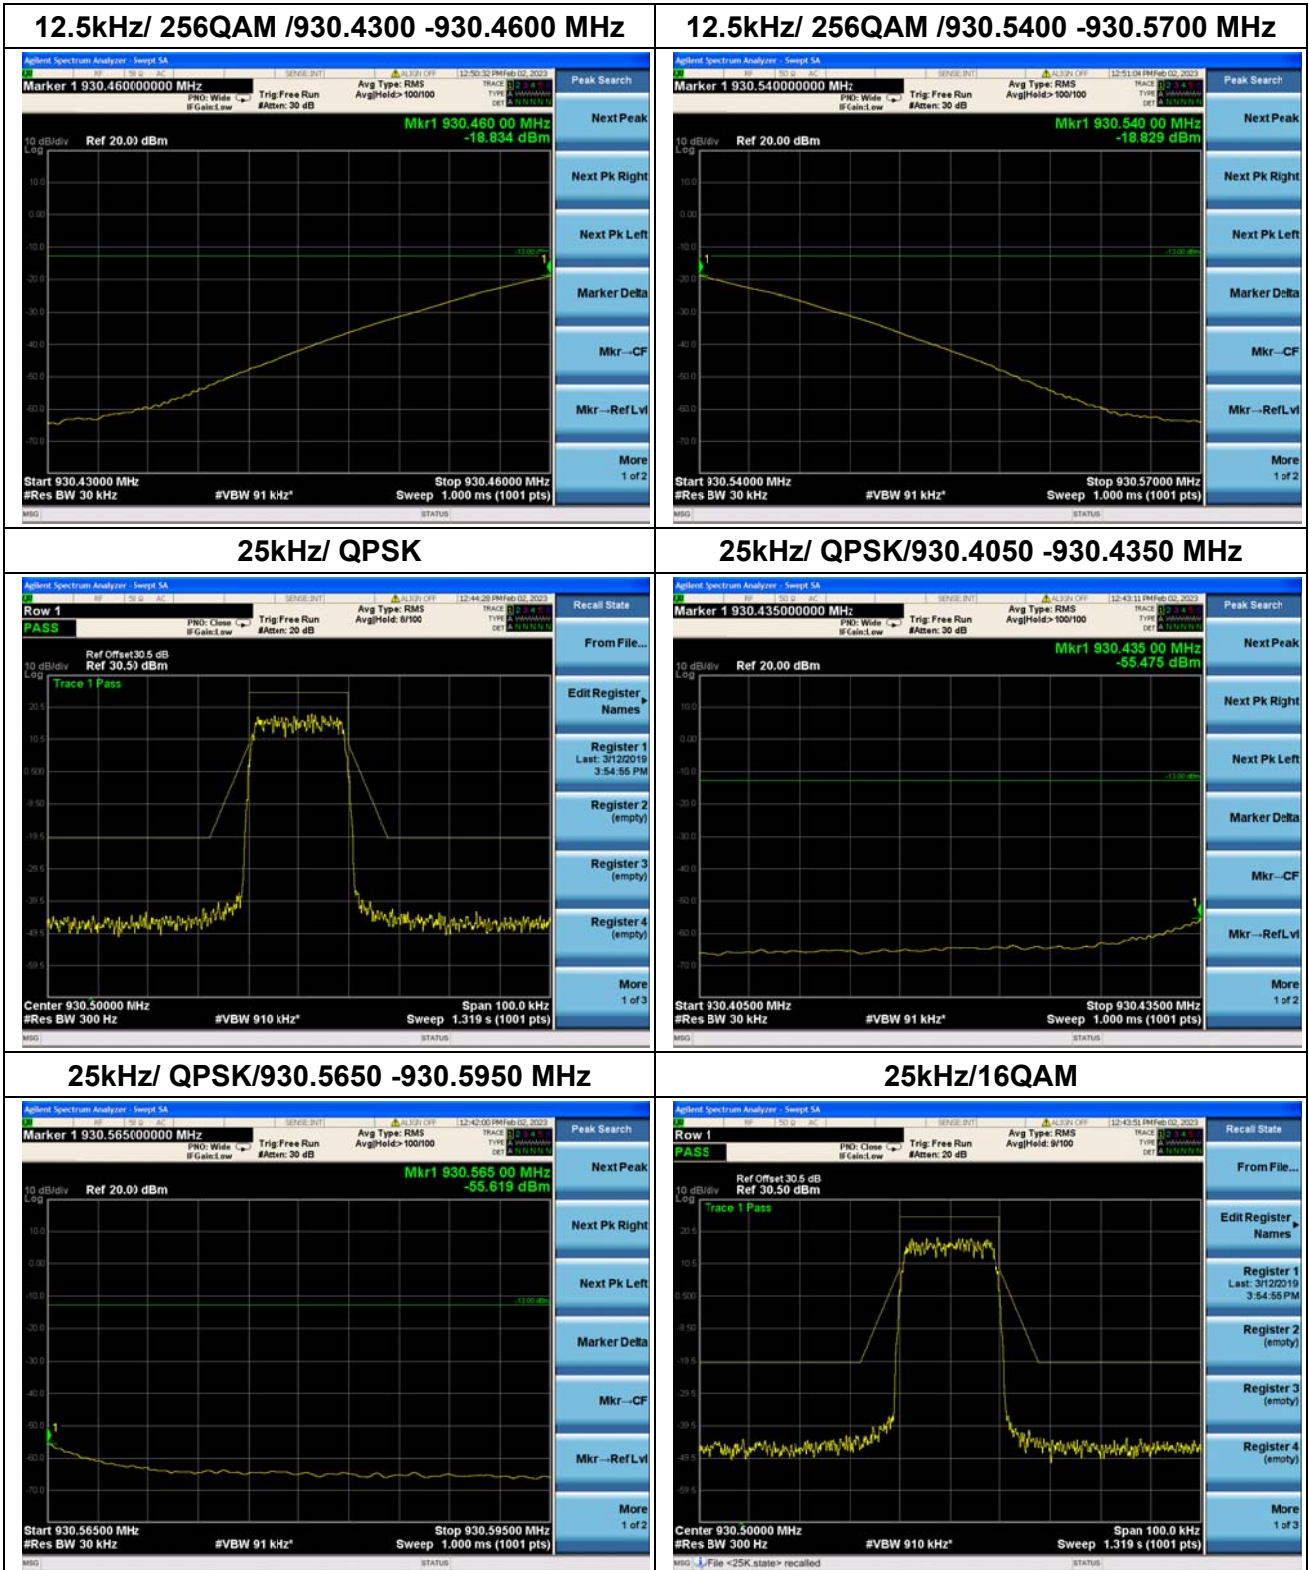

Nominal Frequency: 930.50 MHz Tx Port: Chan nel V

Nominal Frequency: 940.50 MHz Tx Port: Channel H

Nominal Frequency: 940.50 MHz Tx Port: Channel V

Nominal Frequency: 930.50 MHz Tx Port: Channel H

Nominal Frequency: 930.50 MHz Tx Port: Channel V

Nominal Frequency: 940.50 MHz Tx Port: Channel H