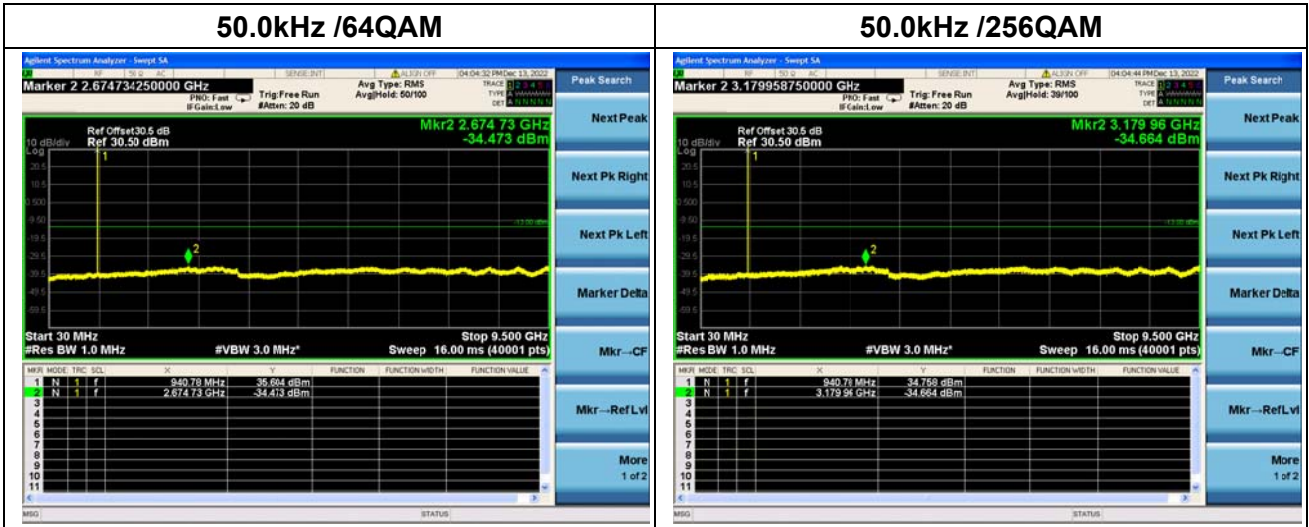

Nominal Frequency: 930.50 MHz Tx Port: Chan nel V

Nominal Frequency: 940.50 MHz Tx Port: Channel H

Nominal Frequency: 940.50 MHz Tx Port: Channel V

Nominal Frequency: 930.50 MHz Tx Port: Channel H

Nominal Frequency: 930.50 MHz Tx Port: Channel V

Nominal Frequency: 940.50 MHz Tx Port: Channel H