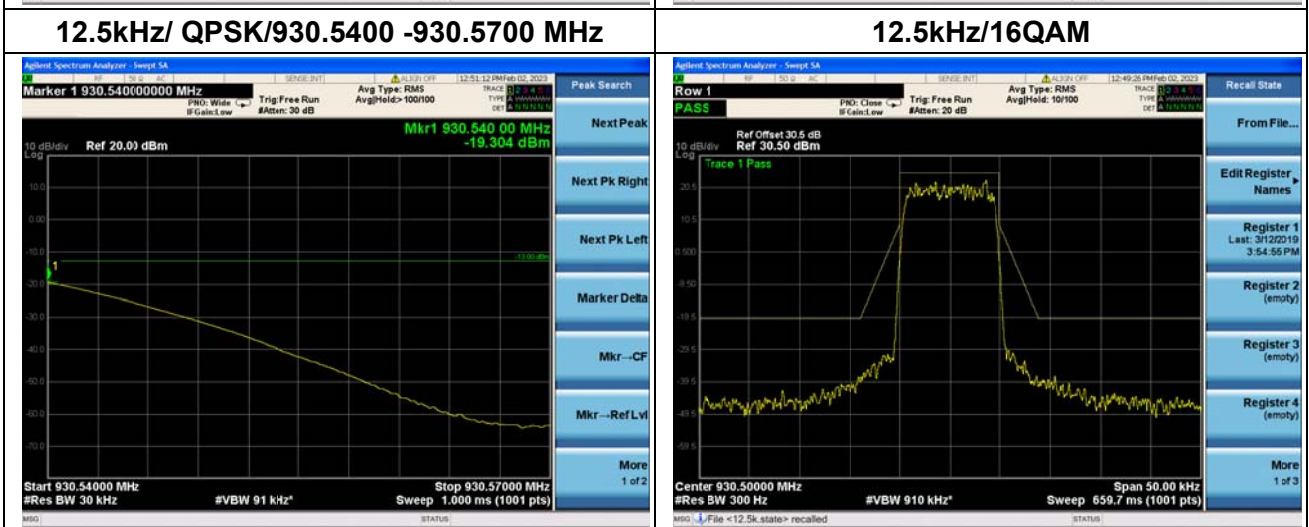

Nominal Frequency: 930.50 MHz Tx Port: Chan nel V

Nominal Frequency: 940.50 MHz Tx Port: Channel H

Nominal Frequency: 940.50 MHz Tx Port: Channel V

Nominal Frequency: 930.50 MHz Tx Port: Channel H

Nominal Frequency: 930.50 MHz Tx Port: Channel V

Nominal Frequency: 940.50 MHz Tx Port: Channel H