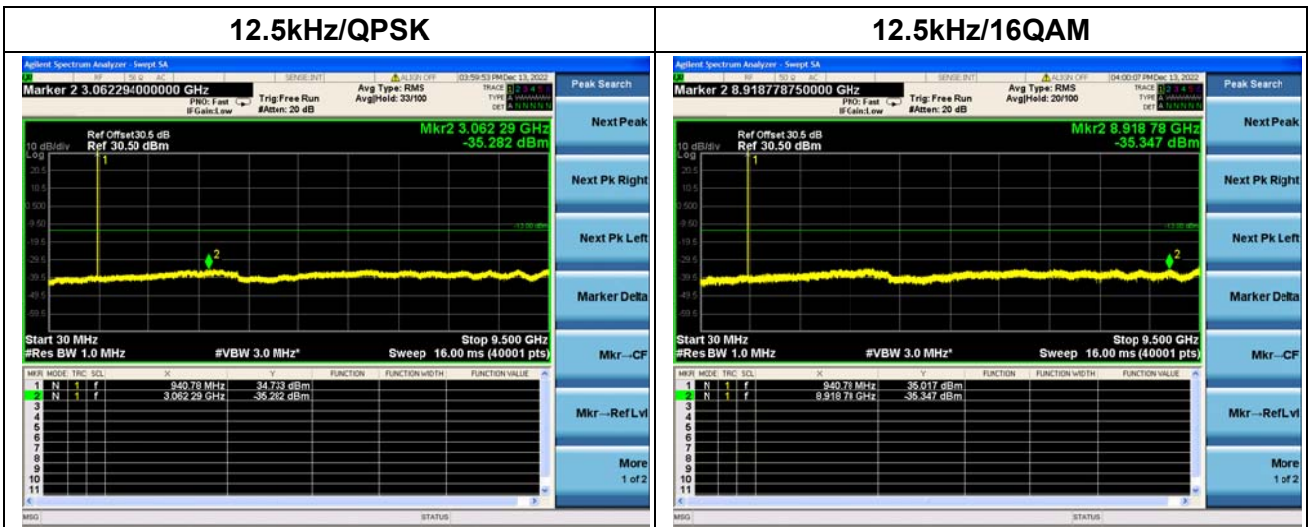

Nominal Frequency: 930.50 MHz Tx Port: Chan nel V

Nominal Frequency: 940.50 MHz Tx Port: Channel H

Nominal Frequency: 940.50 MHz Tx Port: Channel V

Nominal Frequency: 930.50 MHz Tx Port: Channel H

Nominal Frequency: 930.50 MHz Tx Port: Channel V

Nominal Frequency: 940.50 MHz Tx Port: Channel H