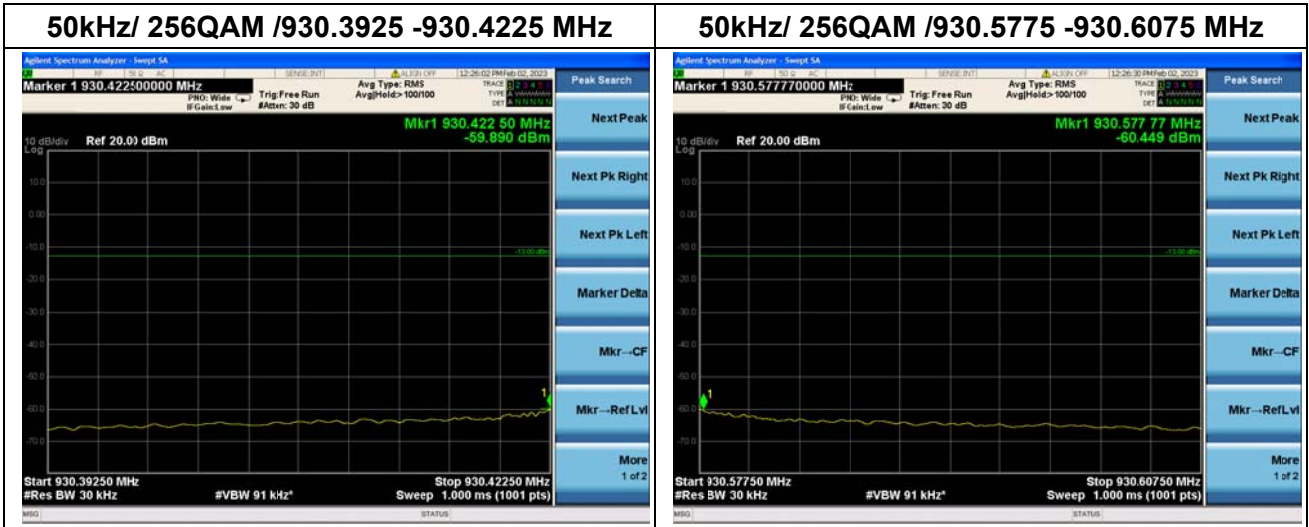

Nominal Frequency: 930.50 MHz Tx Port: Chan nel V

Nominal Frequency: 940.50 MHz Tx Port: Channel H

Nominal Frequency: 940.50 MHz Tx Port: Channel V

Nominal Frequency: 930.50 MHz Tx Port: Channel H

Nominal Frequency: 930.50 MHz Tx Port: Channel V

Nominal Frequency: 940.50 MHz Tx Port: Channel H