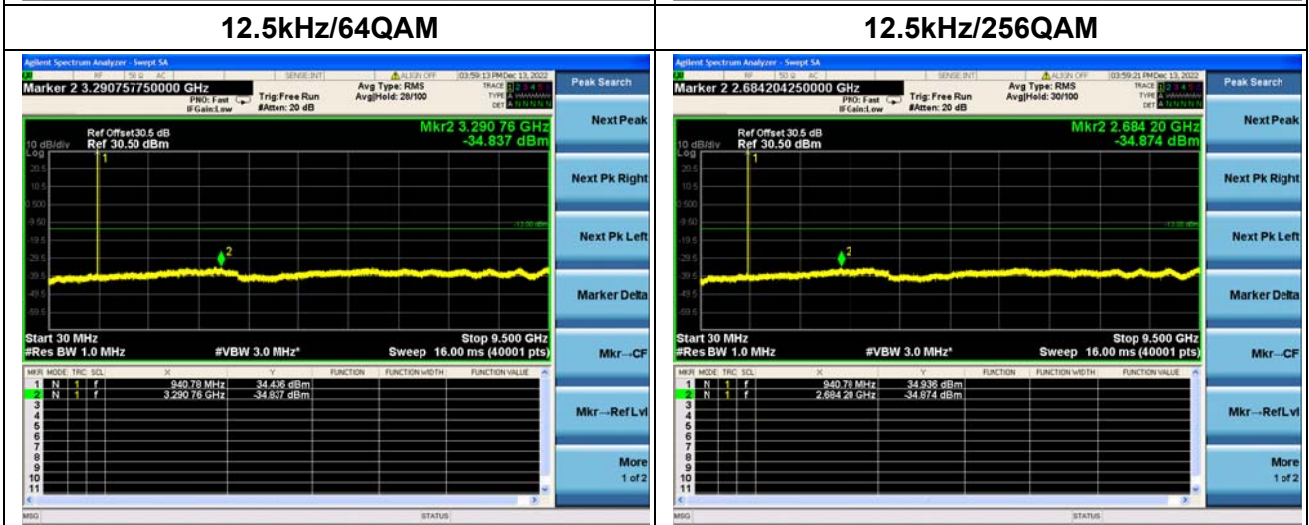

Nominal Frequency: 930.50 MHz Tx Port: Chan nel V

Nominal Frequency: 940.50 MHz Tx Port: Channel H

Nominal Frequency: 940.50 MHz Tx Port: Channel V

Nominal Frequency: 930.50 MHz Tx Port: Channel H

Nominal Frequency: 930.50 MHz Tx Port: Channel V

Nominal Frequency: 940.50 MHz Tx Port: Channel H