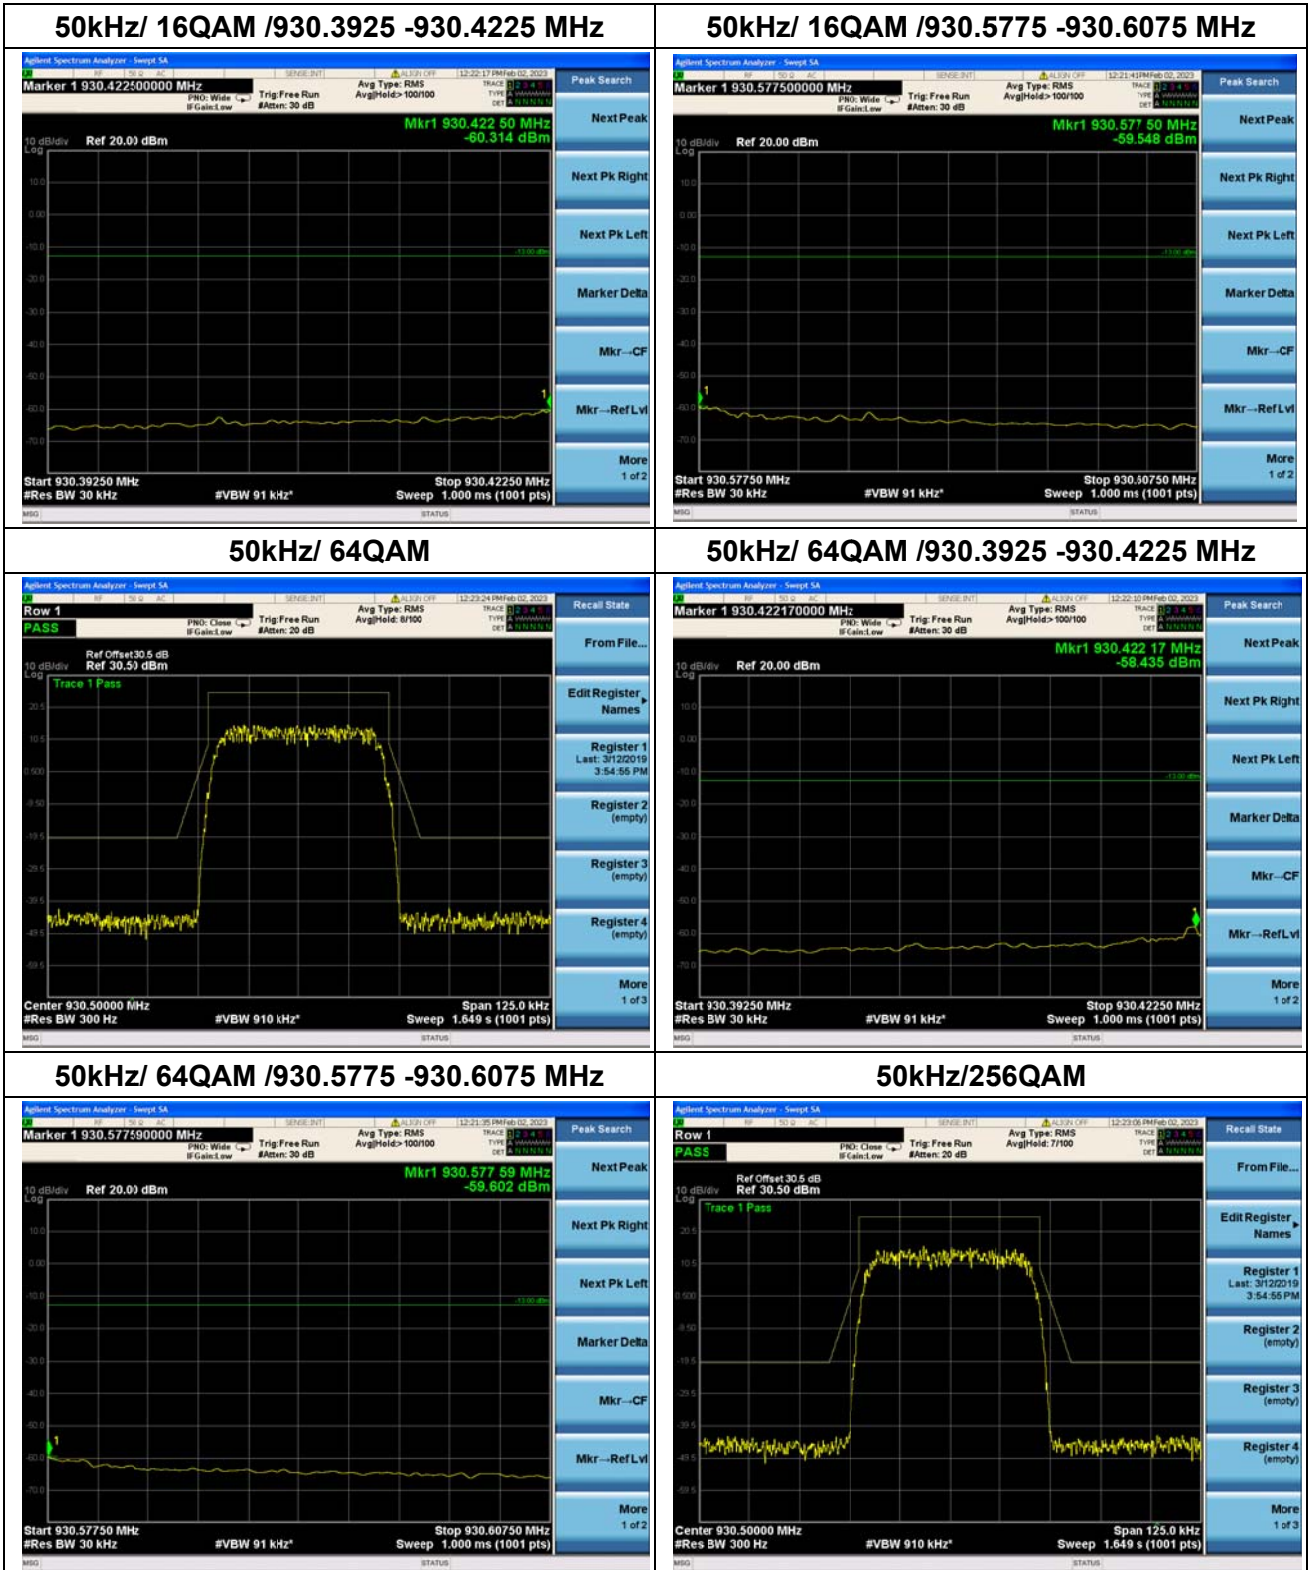

Nominal Frequency: 930.50 MHz Tx Port: Chan nel V

Nominal Frequency: 940.50 MHz Tx Port: Channel H

Nominal Frequency: 940.50 MHz Tx Port: Channel V

Nominal Frequency: 930.50 MHz Tx Port: Channel H

Nominal Frequency: 930.50 MHz Tx Port: Channel V

Nominal Frequency: 940.50 MHz Tx Port: Channel H