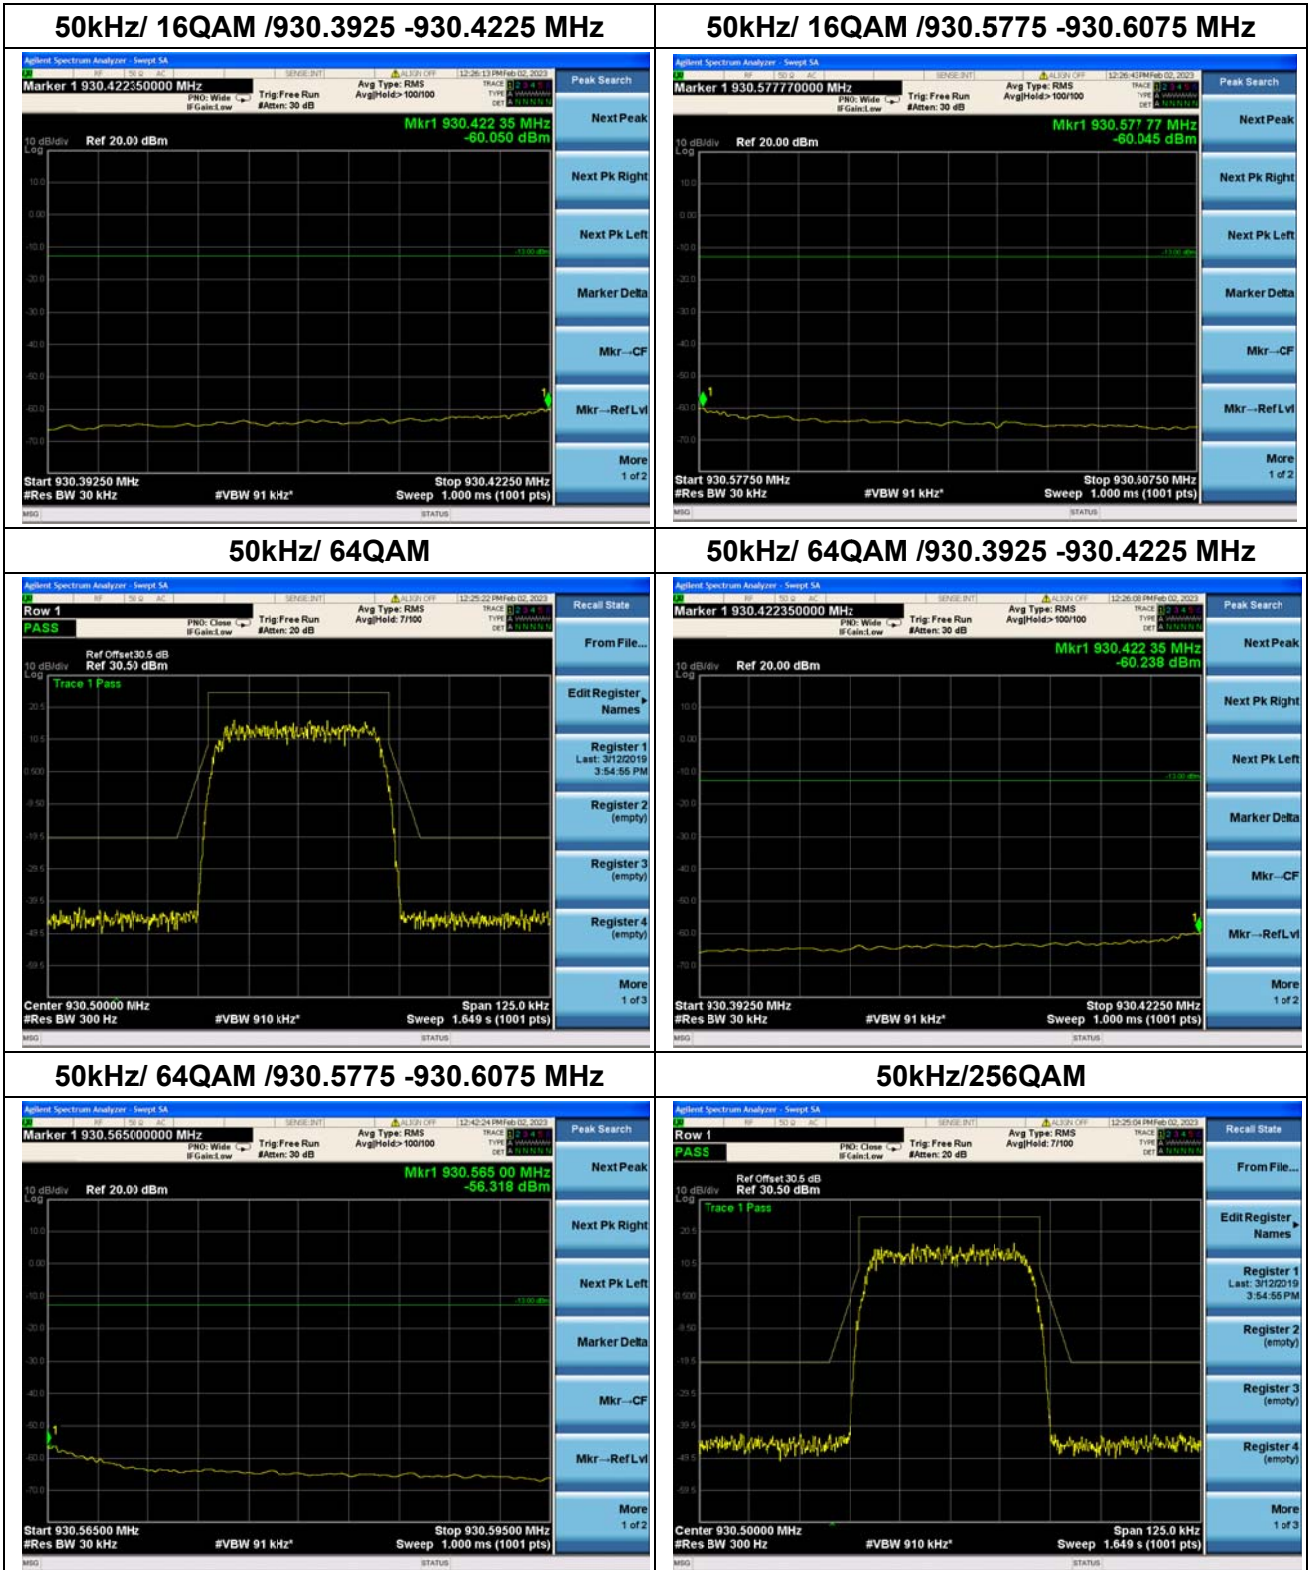

Nominal Frequency: 930.50 MHz Tx Port: Chan nel V

Nominal Frequency: 940.50 MHz Tx Port: Channel H

Nominal Frequency: 940.50 MHz Tx Port: Channel V

Nominal Frequency: 930.50 MHz Tx Port: Channel H

Nominal Frequency: 930.50 MHz Tx Port: Channel V

Nominal Frequency: 940.50 MHz Tx Port: Channel H