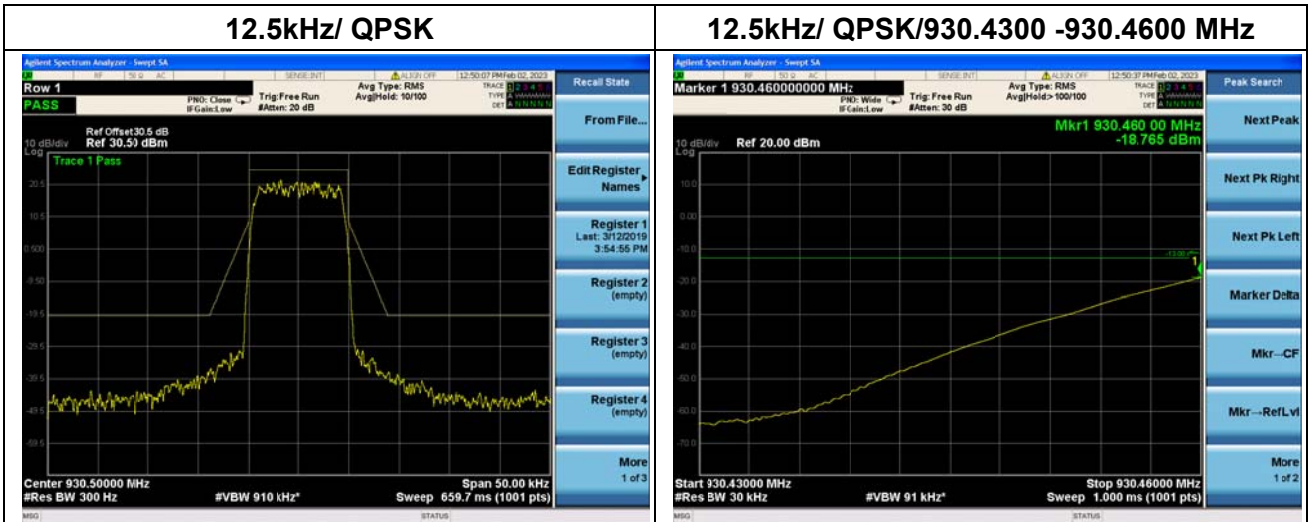

Nominal Frequency: 930.50 MHz Tx Port: Chan nel V

Nominal Frequency: 940.50 MHz Tx Port: Channel H

Nominal Frequency: 940.50 MHz Tx Port: Channel V

Nominal Frequency: 930.50 MHz Tx Port: Channel H

Nominal Frequency: 930.50 MHz Tx Port: Channel V

Nominal Frequency: 940.50 MHz Tx Port: Channel H