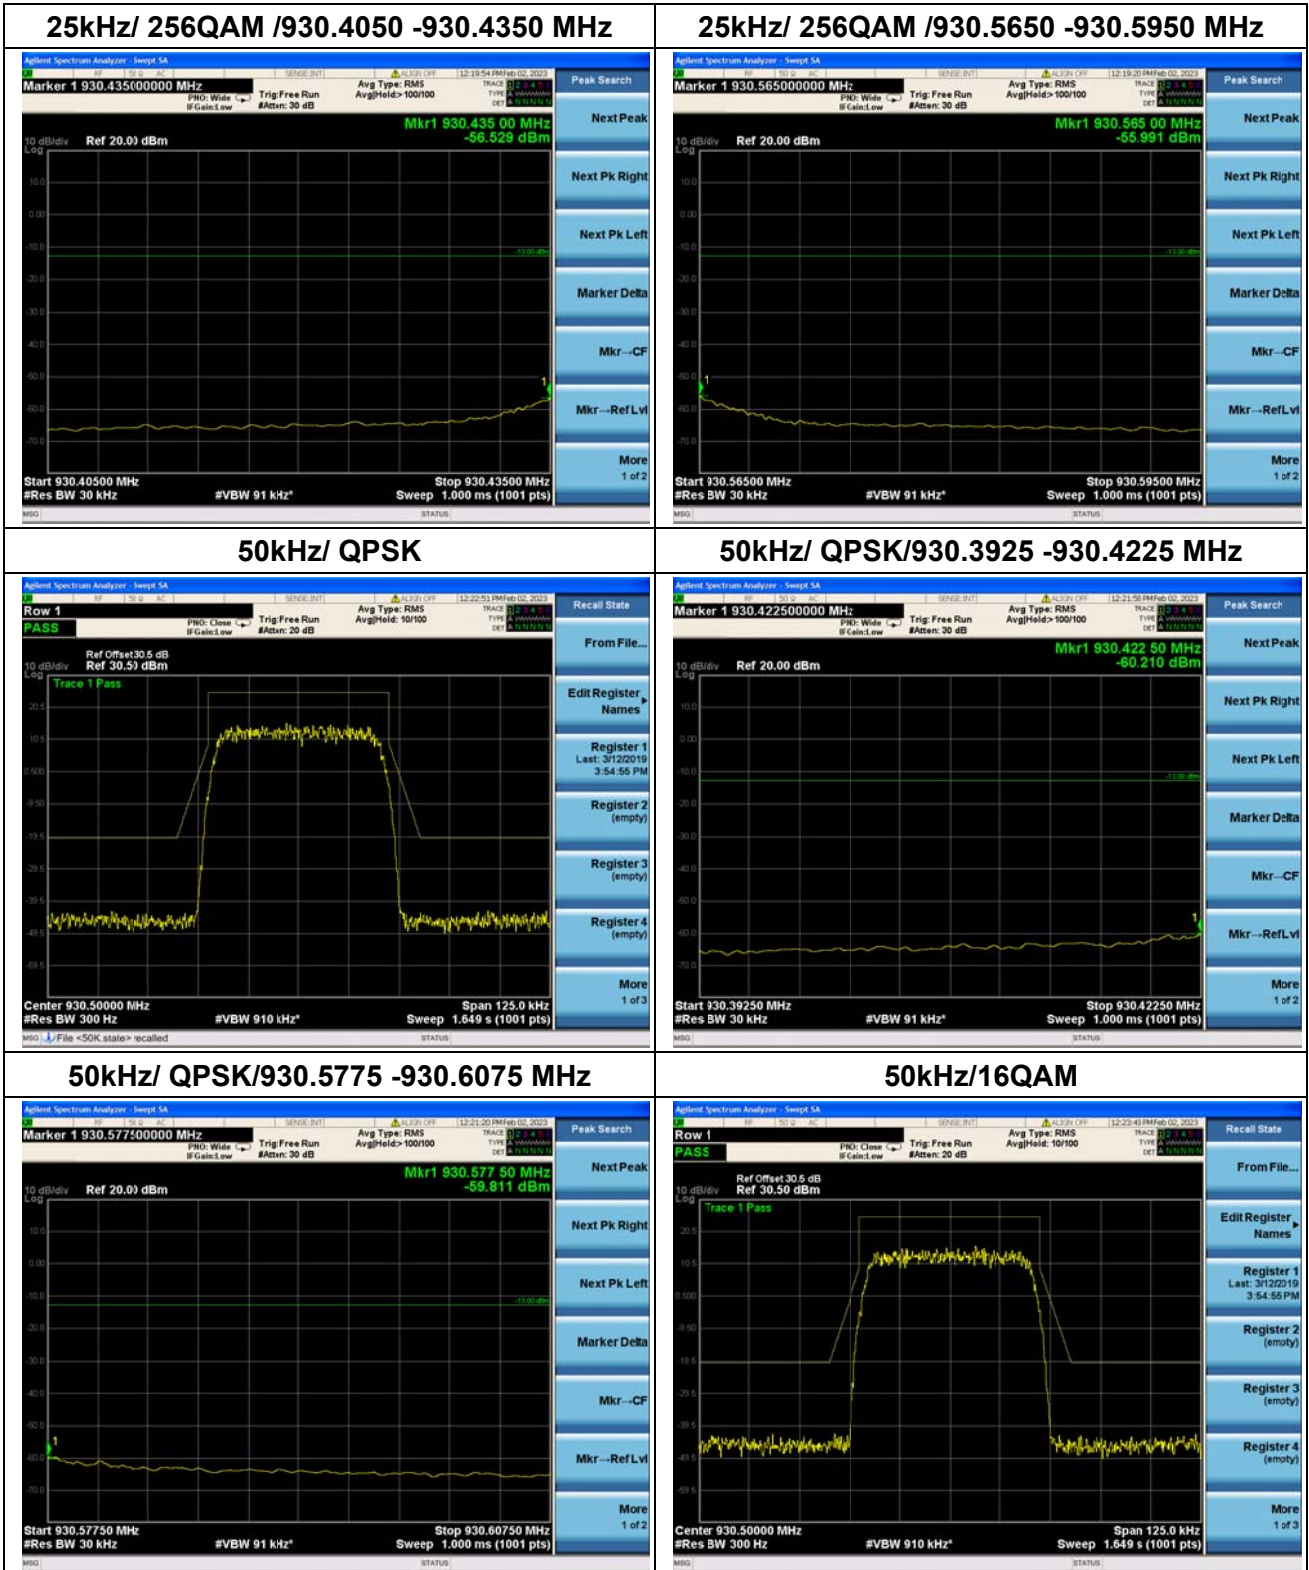

Nominal Frequency: 930.50 MHz Tx Port: Chan nel V

Nominal Frequency: 940.50 MHz Tx Port: Channel H

Nominal Frequency: 940.50 MHz Tx Port: Channel V

Nominal Frequency: 930.50 MHz Tx Port: Channel H

Nominal Frequency: 930.50 MHz Tx Port: Channel V

Nominal Frequency: 940.50 MHz Tx Port: Channel H