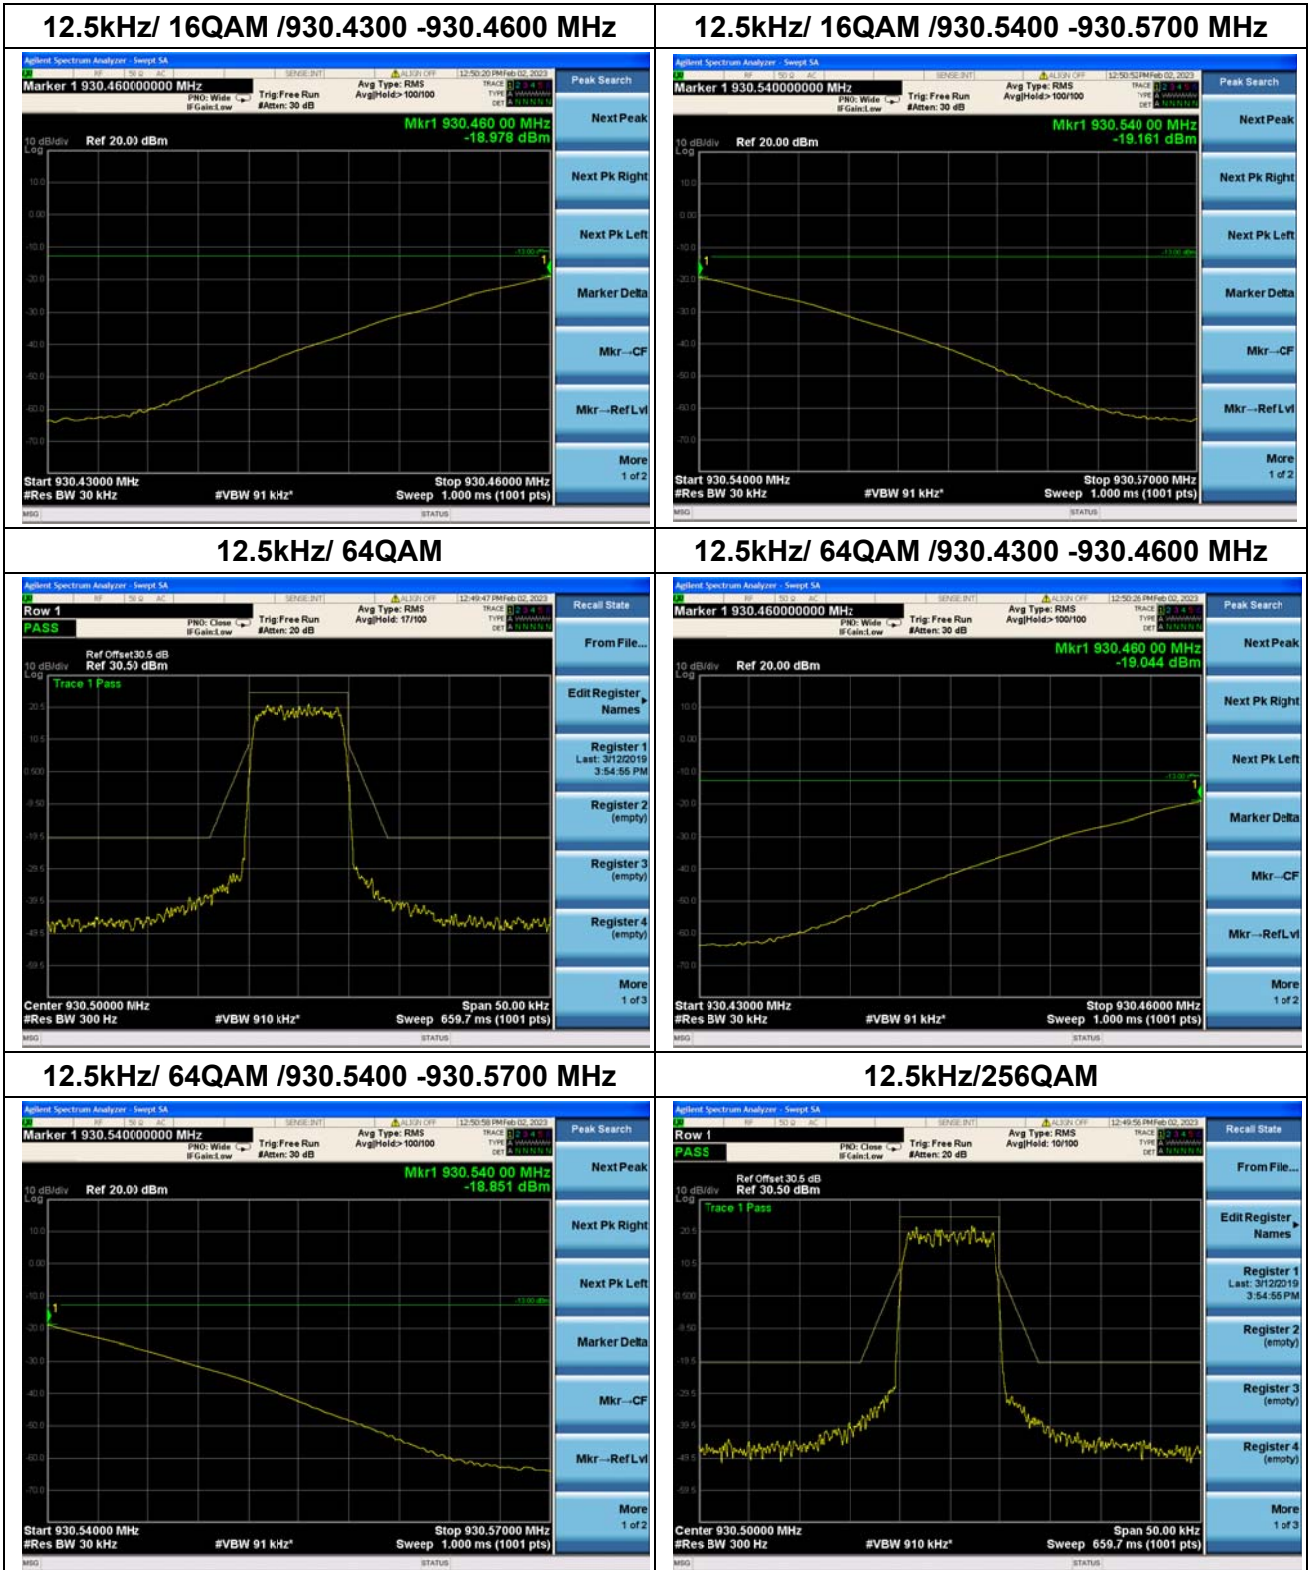

Nominal Frequency: 930.50 MHz Tx Port: Chan nel V

Nominal Frequency: 940.50 MHz Tx Port: Channel H

Nominal Frequency: 940.50 MHz Tx Port: Channel V

Nominal Frequency: 930.50 MHz Tx Port: Channel H

Nominal Frequency: 930.50 MHz Tx Port: Channel V

Nominal Frequency: 940.50 MHz Tx Port: Channel H