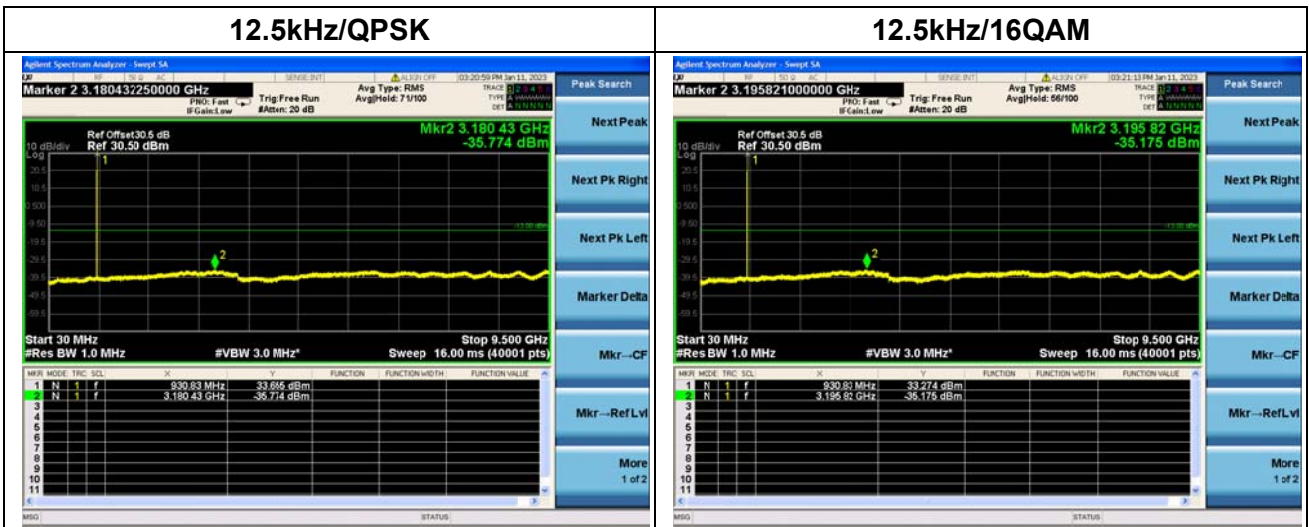

Nominal Frequency: 930.50 MHz Tx Port: Chan nel V

Nominal Frequency: 940.50 MHz Tx Port: Channel H

Nominal Frequency: 940.50 MHz Tx Port: Channel V

Nominal Frequency: 930.50 MHz Tx Port: Channel H

Nominal Frequency: 930.50 MHz Tx Port: Channel V

Nominal Frequency: 940.50 MHz Tx Port: Channel H