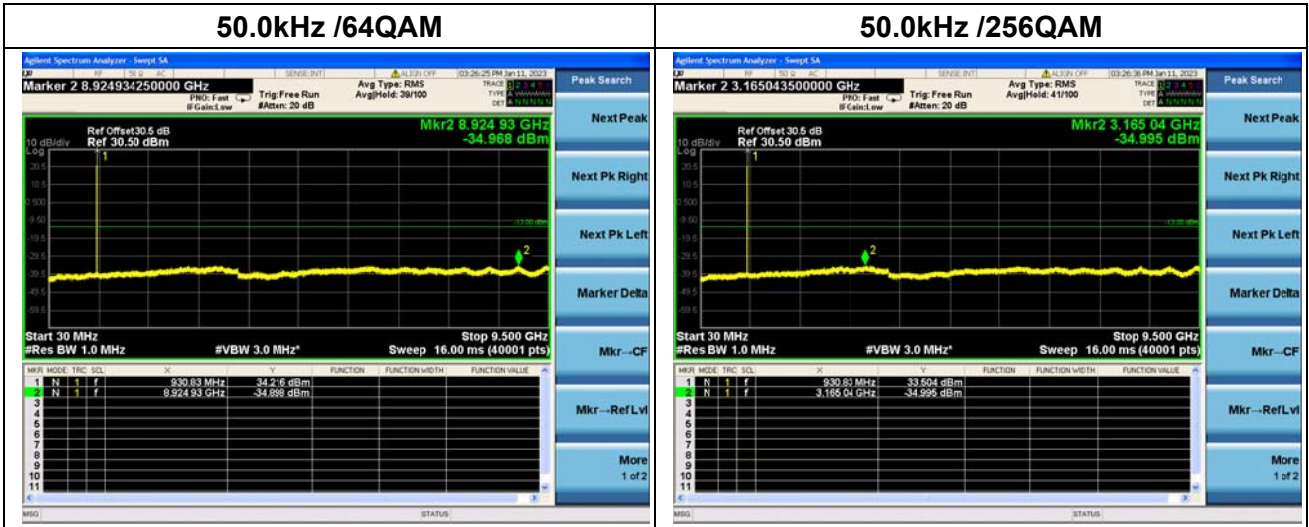

Nominal Frequency: 930.50 MHz Tx Port: Chan nel V

Nominal Frequency: 940.50 MHz Tx Port: Channel H

Nominal Frequency: 940.50 MHz Tx Port: Channel V

Nominal Frequency: 930.50 MHz Tx Port: Channel H

Nominal Frequency: 930.50 MHz Tx Port: Channel V

Nominal Frequency: 940.50 MHz Tx Port: Channel H