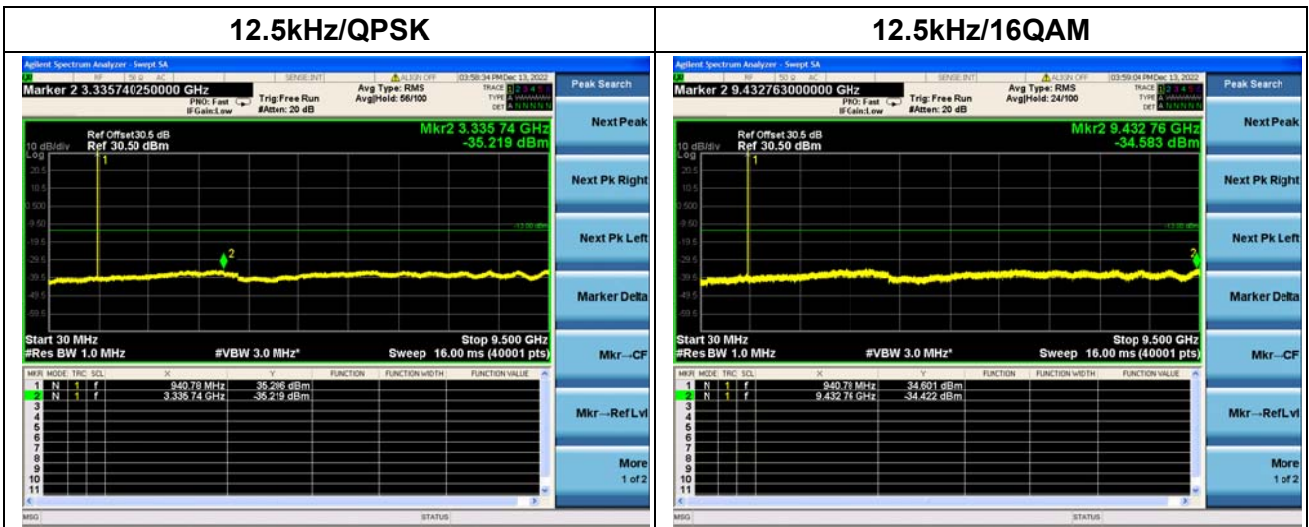

Nominal Frequency: 930.50 MHz Tx Port: Chan nel V

Nominal Frequency: 940.50 MHz Tx Port: Channel H

Nominal Frequency: 940.50 MHz Tx Port: Channel V

Nominal Frequency: 930.50 MHz Tx Port: Channel H

Nominal Frequency: 930.50 MHz Tx Port: Channel V

Nominal Frequency: 940.50 MHz Tx Port: Channel H