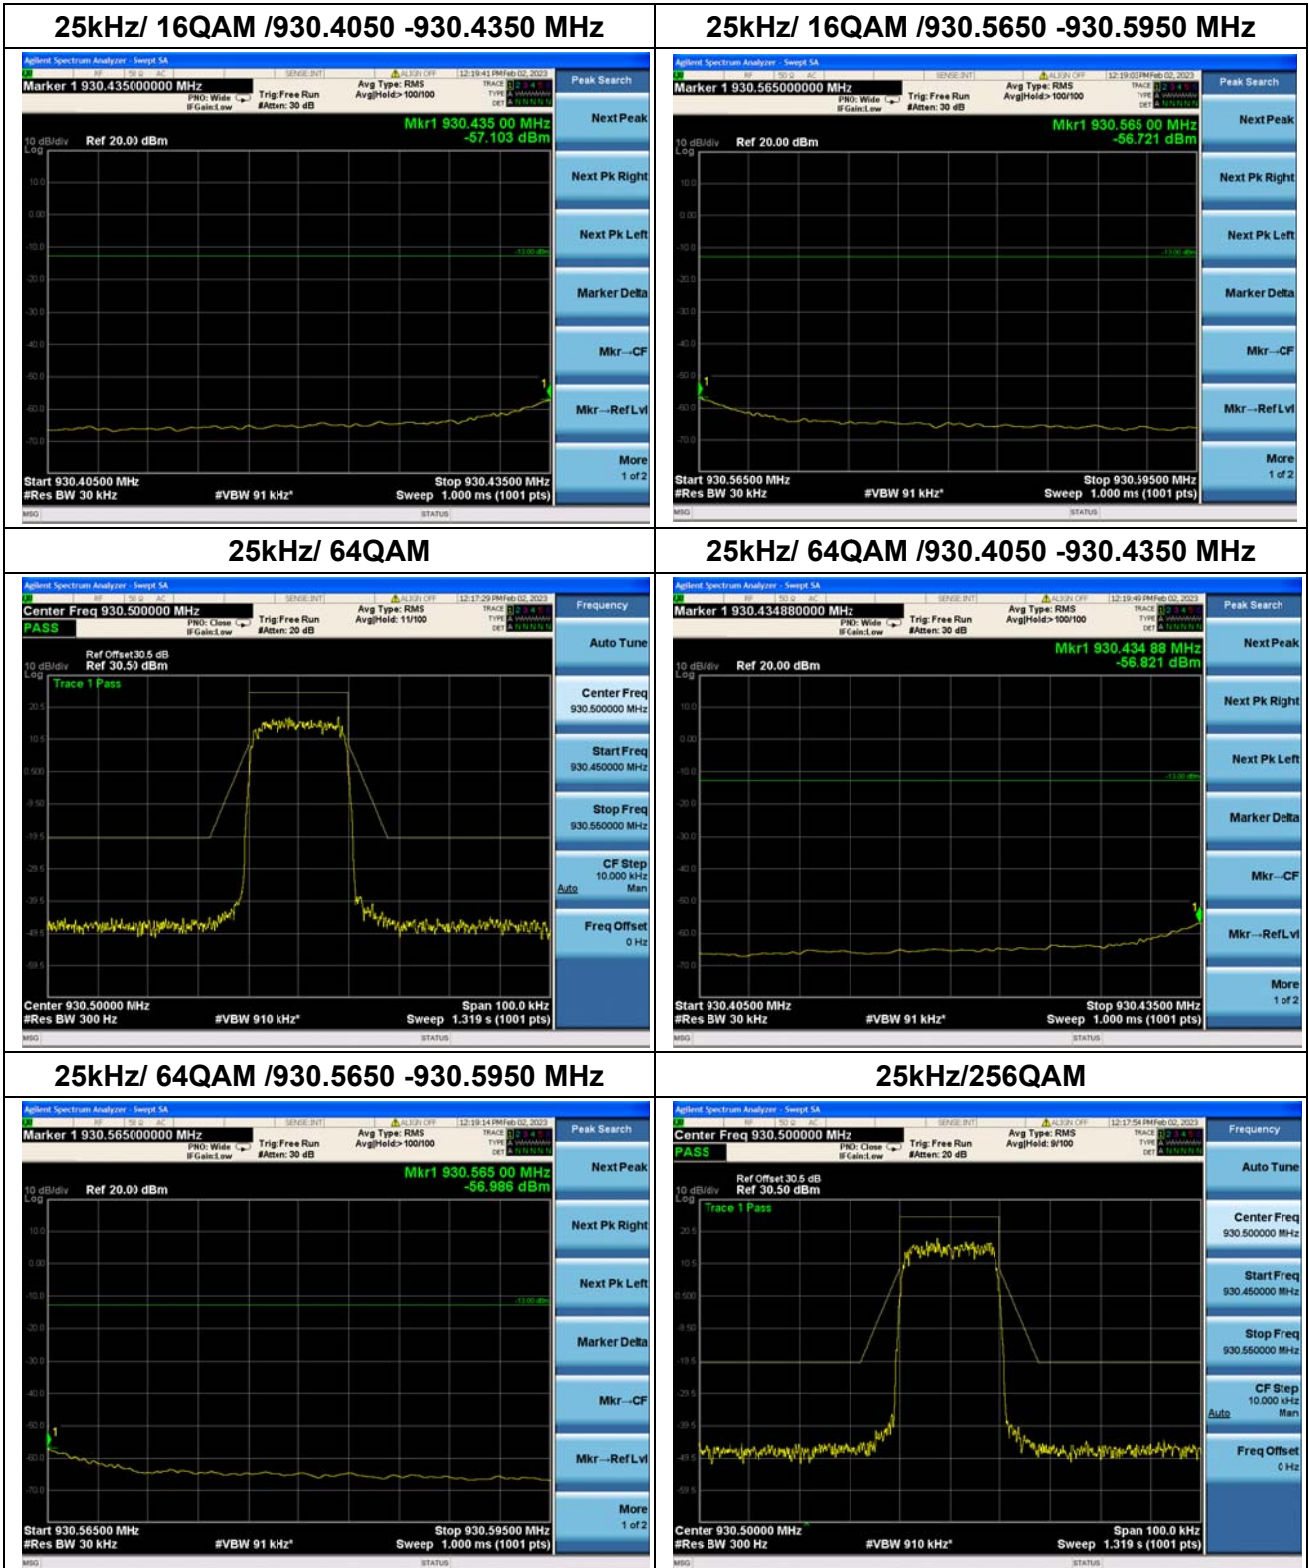

Nominal Frequency: 930.50 MHz Tx Port: Chan nel V

Nominal Frequency: 940.50 MHz Tx Port: Channel H

Nominal Frequency: 940.50 MHz Tx Port: Channel V

Nominal Frequency: 930.50 MHz Tx Port: Channel H

Nominal Frequency: 930.50 MHz Tx Port: Channel V

Nominal Frequency: 940.50 MHz Tx Port: Channel H