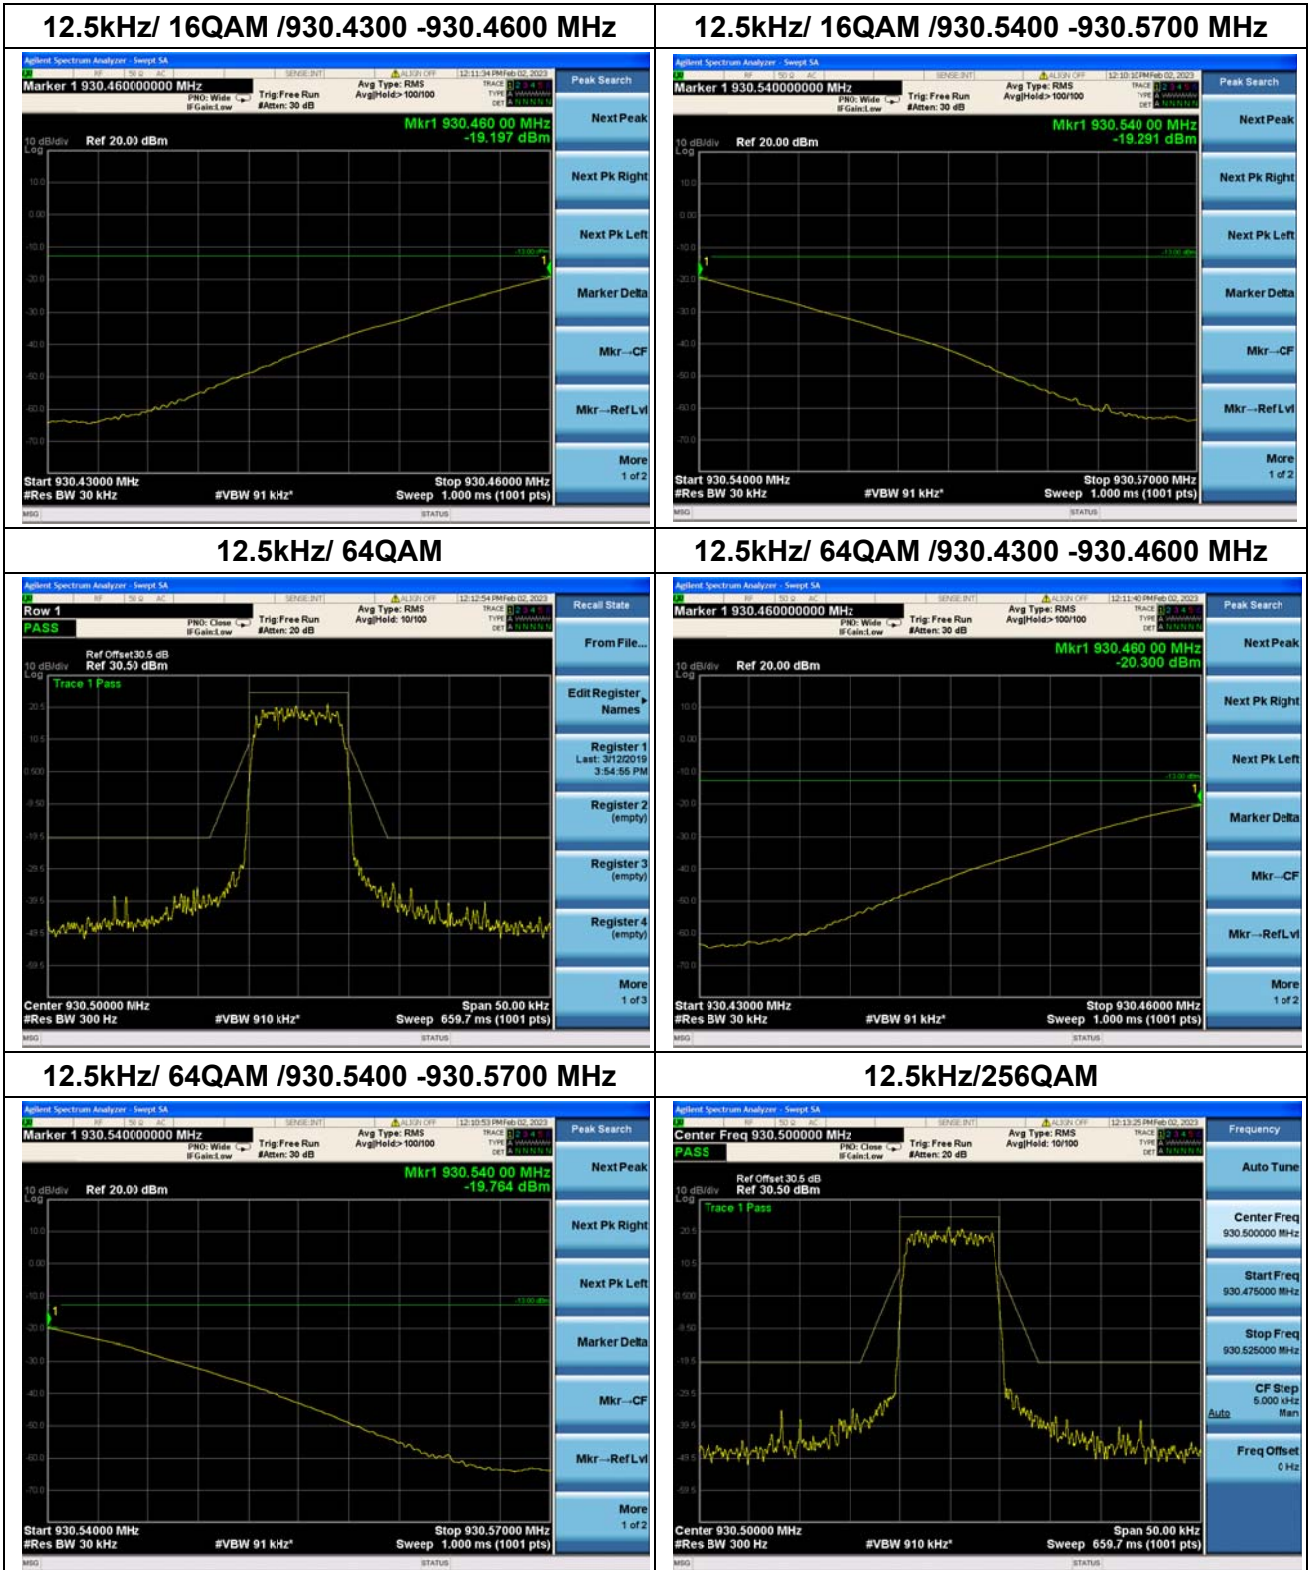

Nominal Frequency: 930.50 MHz Tx Port: Chan nel V

Nominal Frequency: 940.50 MHz Tx Port: Channel H

Nominal Frequency: 940.50 MHz Tx Port: Channel V

Nominal Frequency: 930.50 MHz Tx Port: Channel H

Nominal Frequency: 930.50 MHz Tx Port: Channel V

Nominal Frequency: 940.50 MHz Tx Port: Channel H