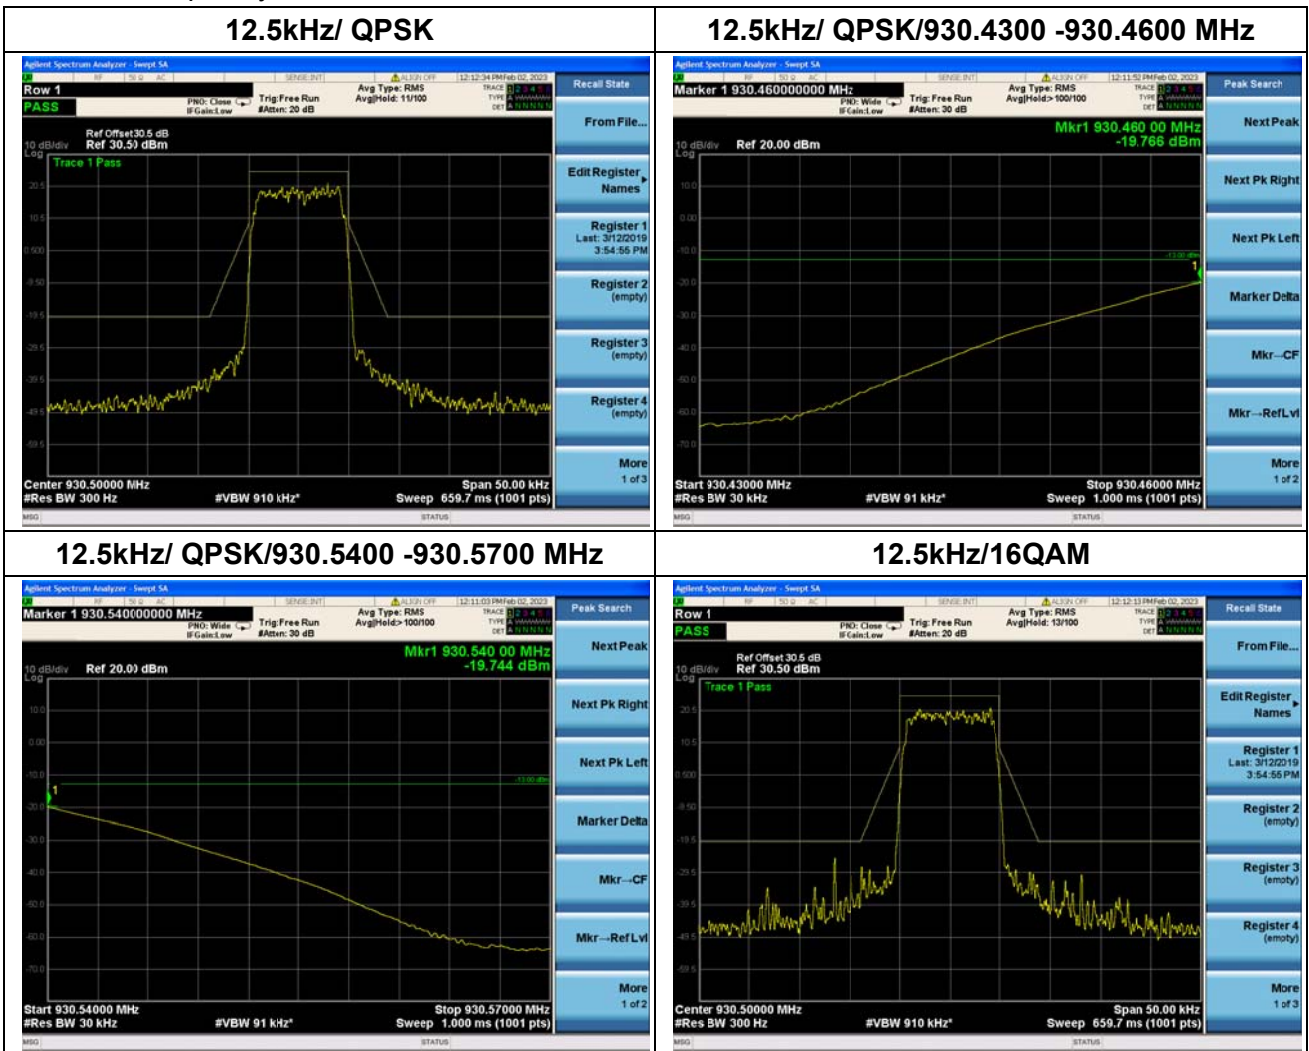

Nominal Frequency: 930.50 MHz Tx Port: Chan nel V

Nominal Frequency: 940.50 MHz Tx Port: Channel H

Nominal Frequency: 940.50 MHz Tx Port: Channel V

Nominal Frequency: 930.50 MHz Tx Port: Channel H

Nominal Frequency: 930.50 MHz Tx Port: Channel V

Nominal Frequency: 940.50 MHz Tx Port: Channel H