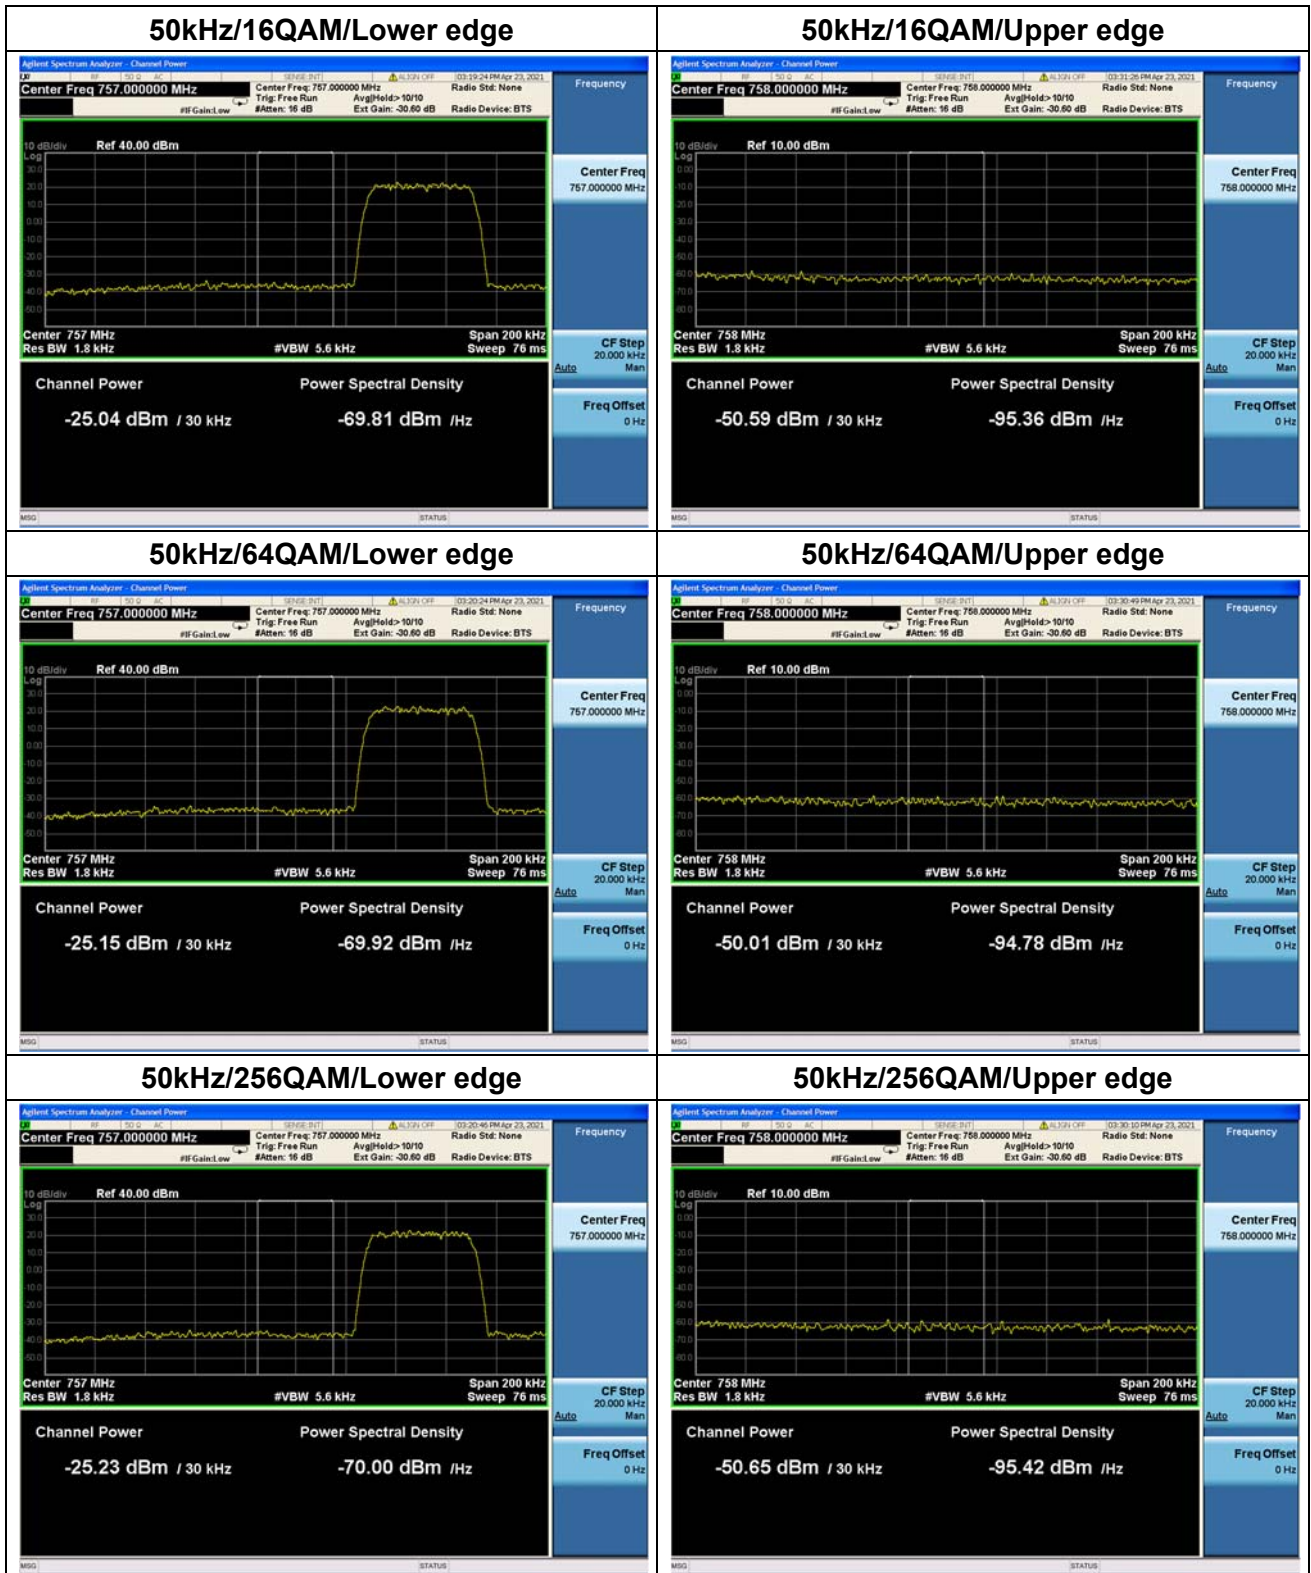

Nominal Frequency: 787.950 MHz Tx Port: Channel H

Nominal Frequency: 787.950 MHz Tx Port: Channel V

Attach pictures of close span spectrum with 30KHz RBW here:

Nominal Frequency: 757.050 MHz Tx Port: Channel H

Nominal Frequency: 757.050 MHz Tx Port: Channel V

Nominal Frequency: 787.950 MHz Tx Port: Channel H