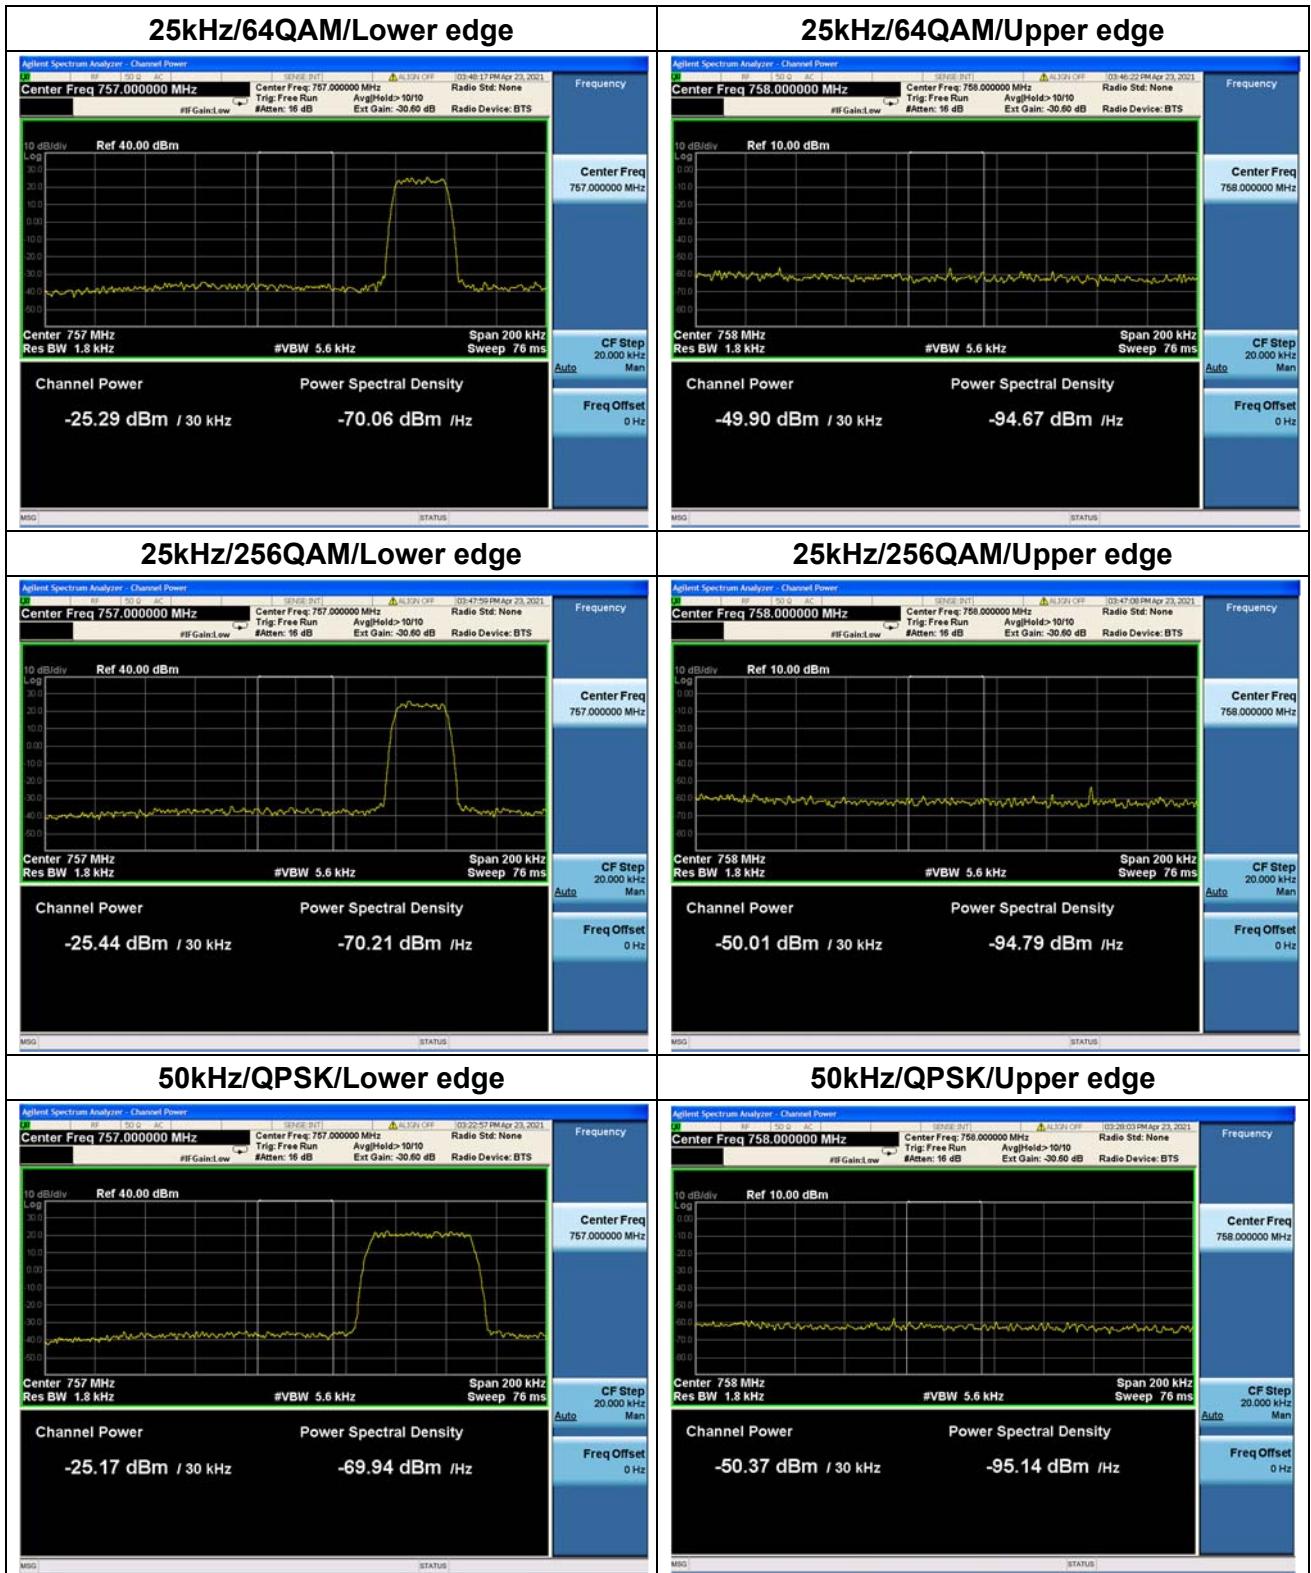

Nominal Frequency: 787.950 MHz Tx Port: Channel H

Nominal Frequency: 787.950 MHz Tx Port: Channel V

Attach pictures of close span spectrum with 30KHz RBW here:

Nominal Frequency: 757.050 MHz Tx Port: Channel H

Nominal Frequency: 757.050 MHz Tx Port: Channel V

Nominal Frequency: 787.950 MHz Tx Port: Channel H