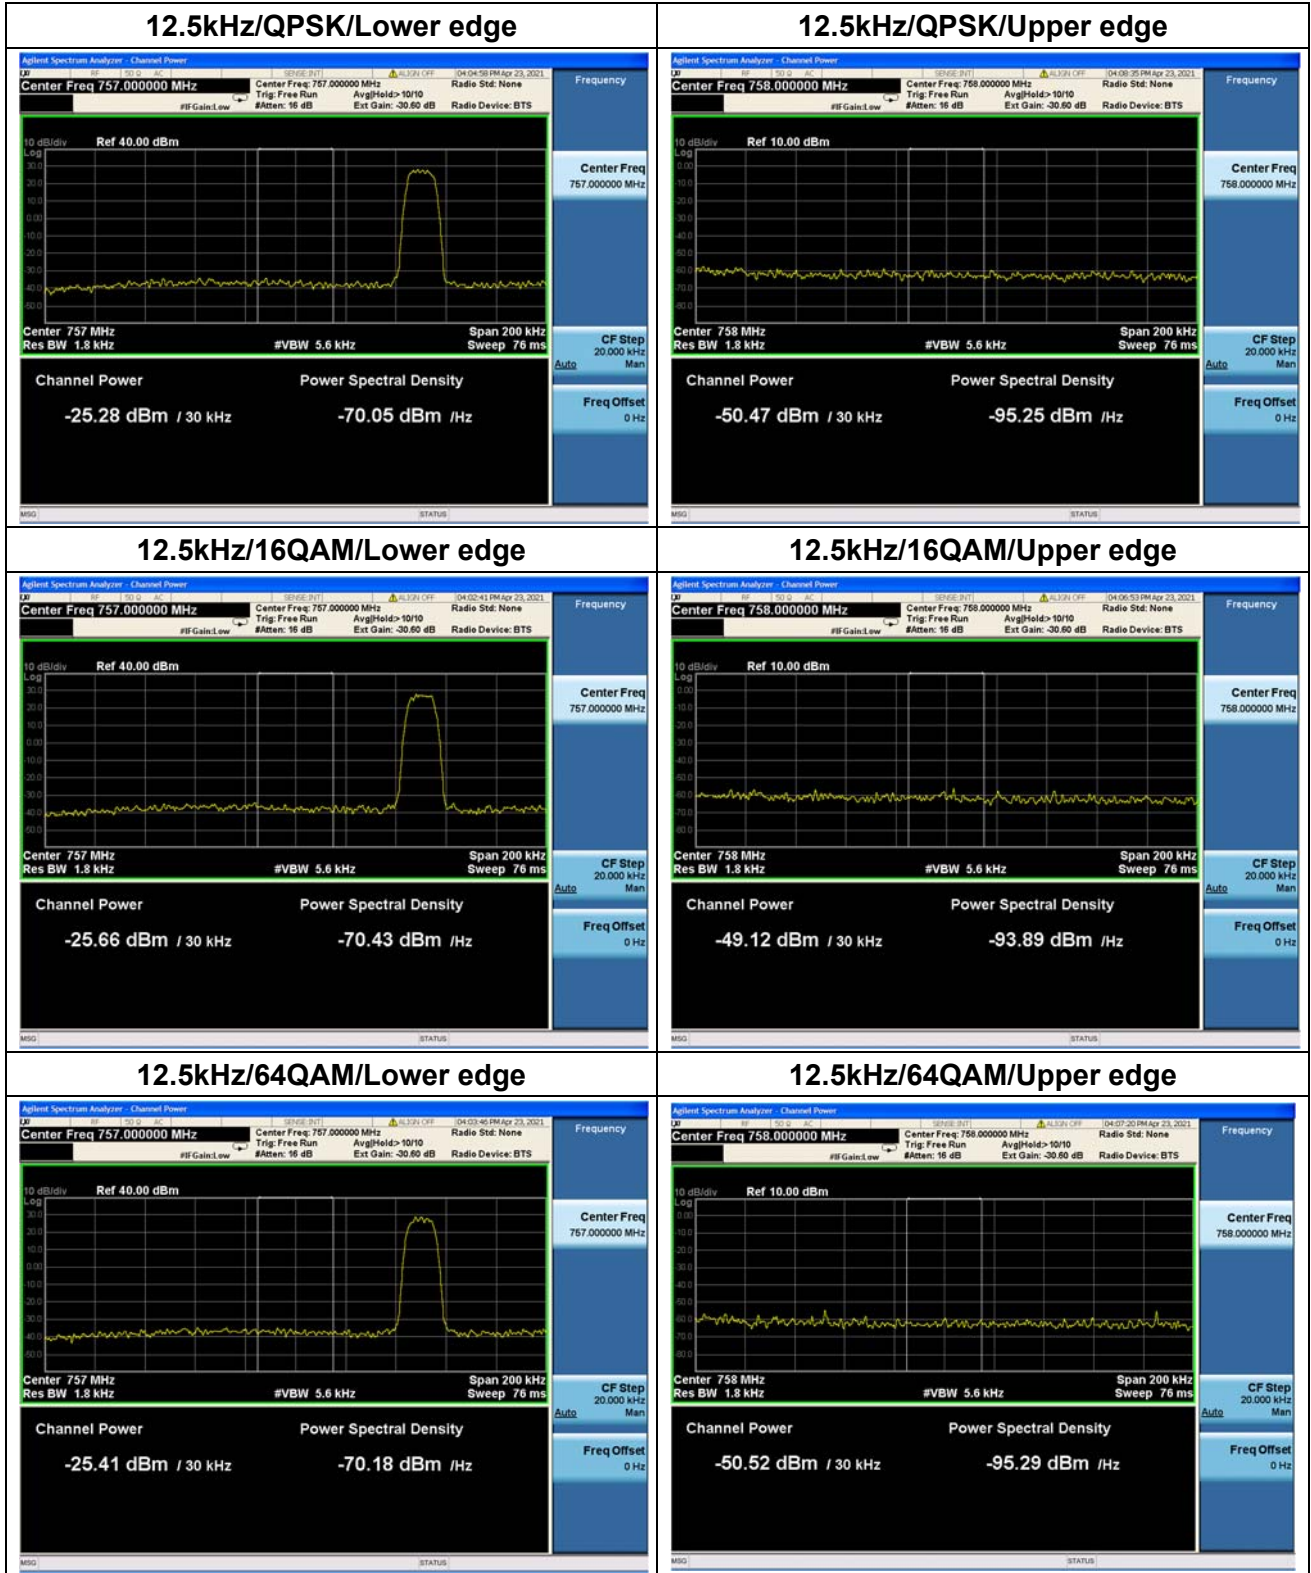

Nominal Frequency: 787.950 MHz Tx Port: Channel H

Nominal Frequency: 787.950 MHz Tx Port: Channel V

Attach pictures of close span spectrum with 30KHz RBW here:

Nominal Frequency: 757.050 MHz Tx Port: Channel H

Nominal Frequency: 757.050 MHz Tx Port: Channel V

Nominal Frequency: 787.950 MHz Tx Port: Channel H