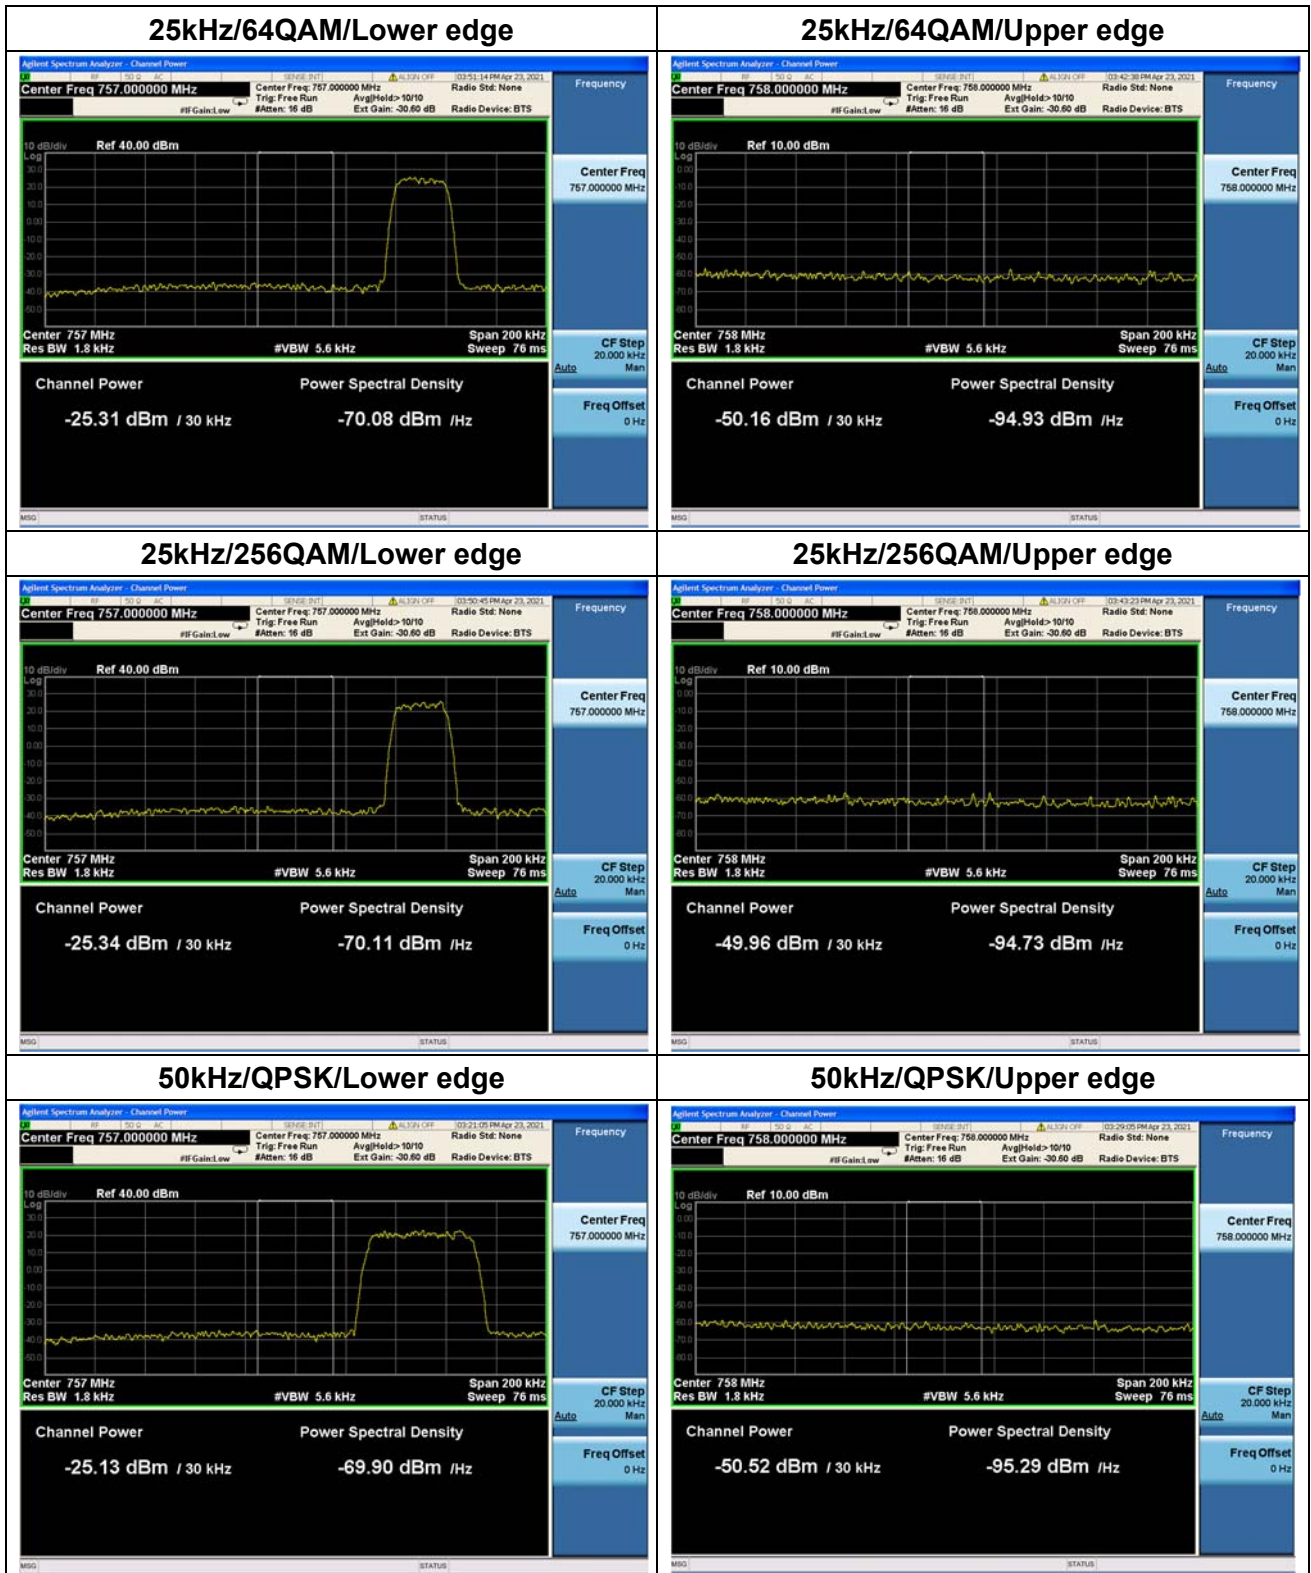

Nominal Frequency: 787.950 MHz Tx Port: Channel H

Nominal Frequency: 787.950 MHz Tx Port: Channel V

Attach pictures of close span spectrum with 30KHz RBW here:

Nominal Frequency: 757.050 MHz Tx Port: Channel H

Nominal Frequency: 757.050 MHz Tx Port: Channel V

Nominal Frequency: 787.950 MHz Tx Port: Channel H