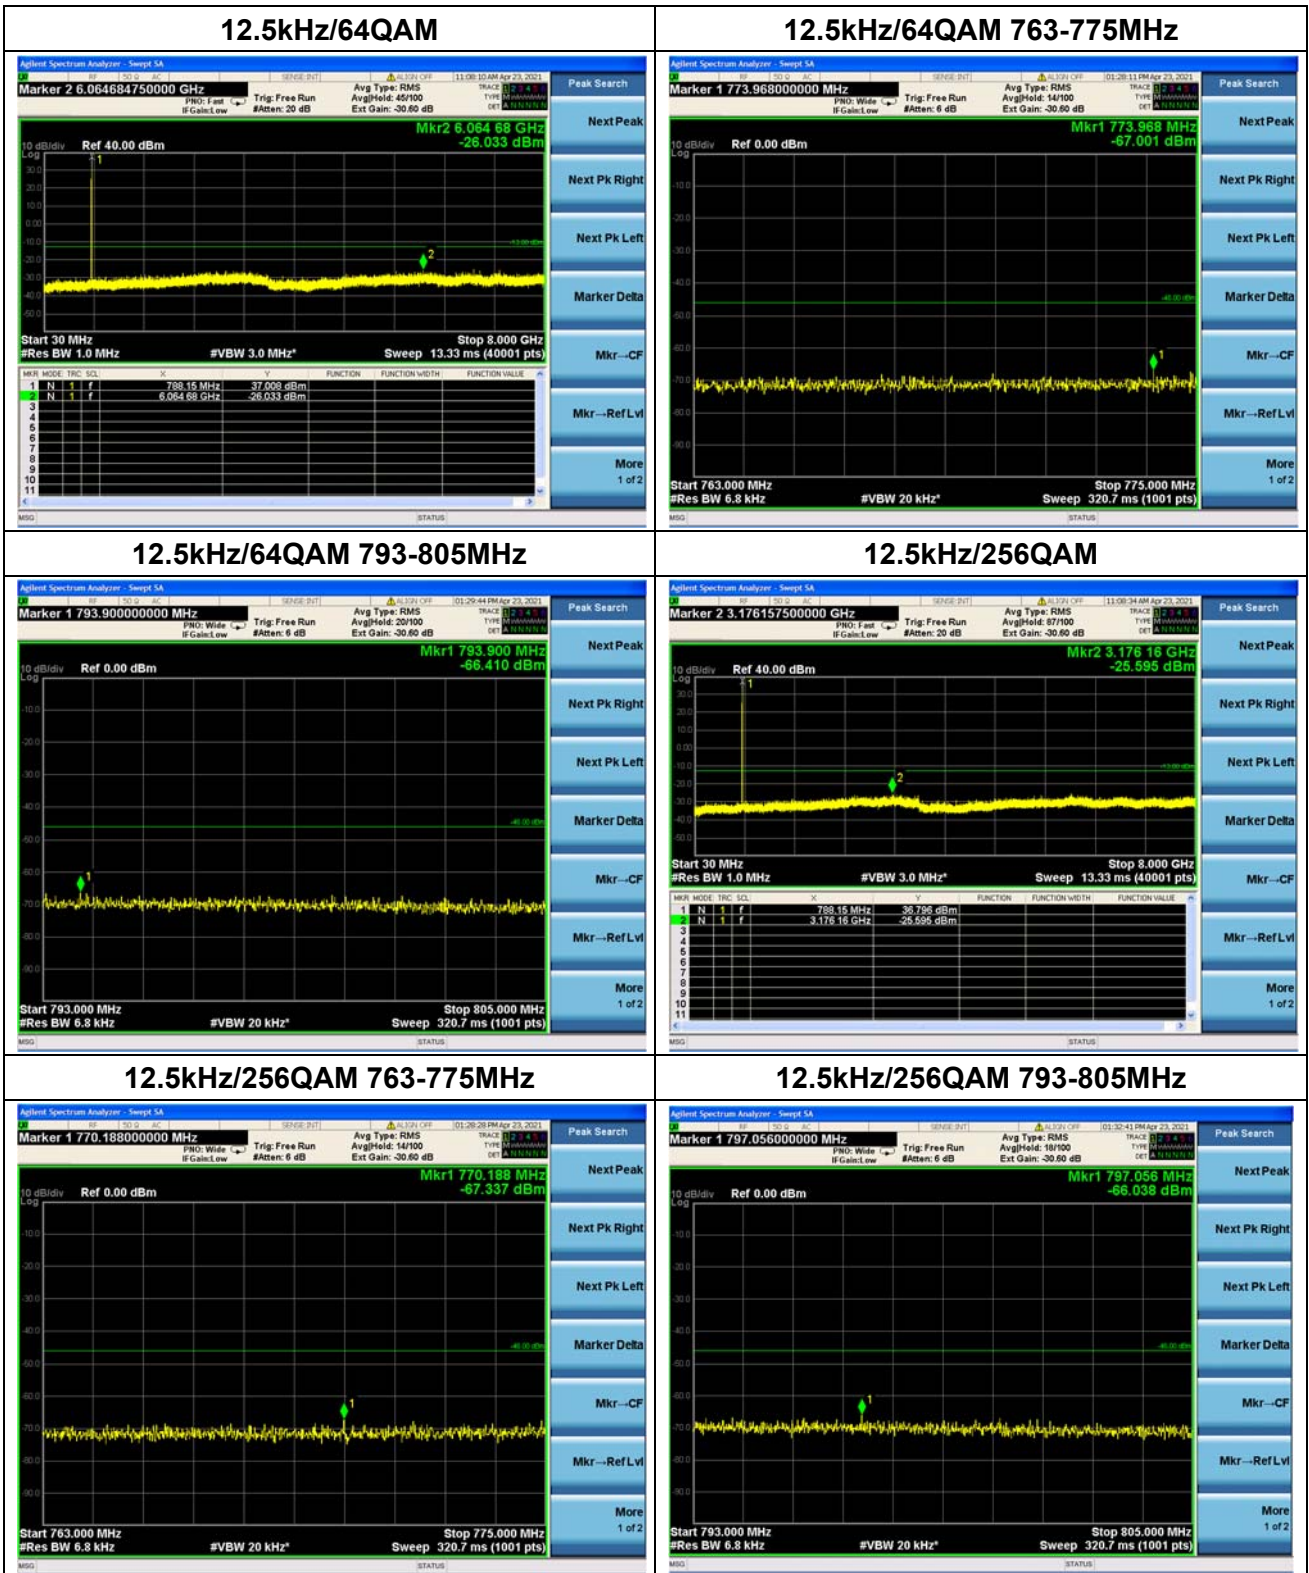

Nominal Frequency: 787.950 MHz Tx Port: Channel H

Nominal Frequency: 787.950 MHz Tx Port: Channel V

Attach pictures of close span spectrum with 30KHz RBW here:

Nominal Frequency: 757.050 MHz Tx Port: Channel H

Nominal Frequency: 757.050 MHz Tx Port: Channel V

Nominal Frequency: 787.950 MHz Tx Port: Channel H