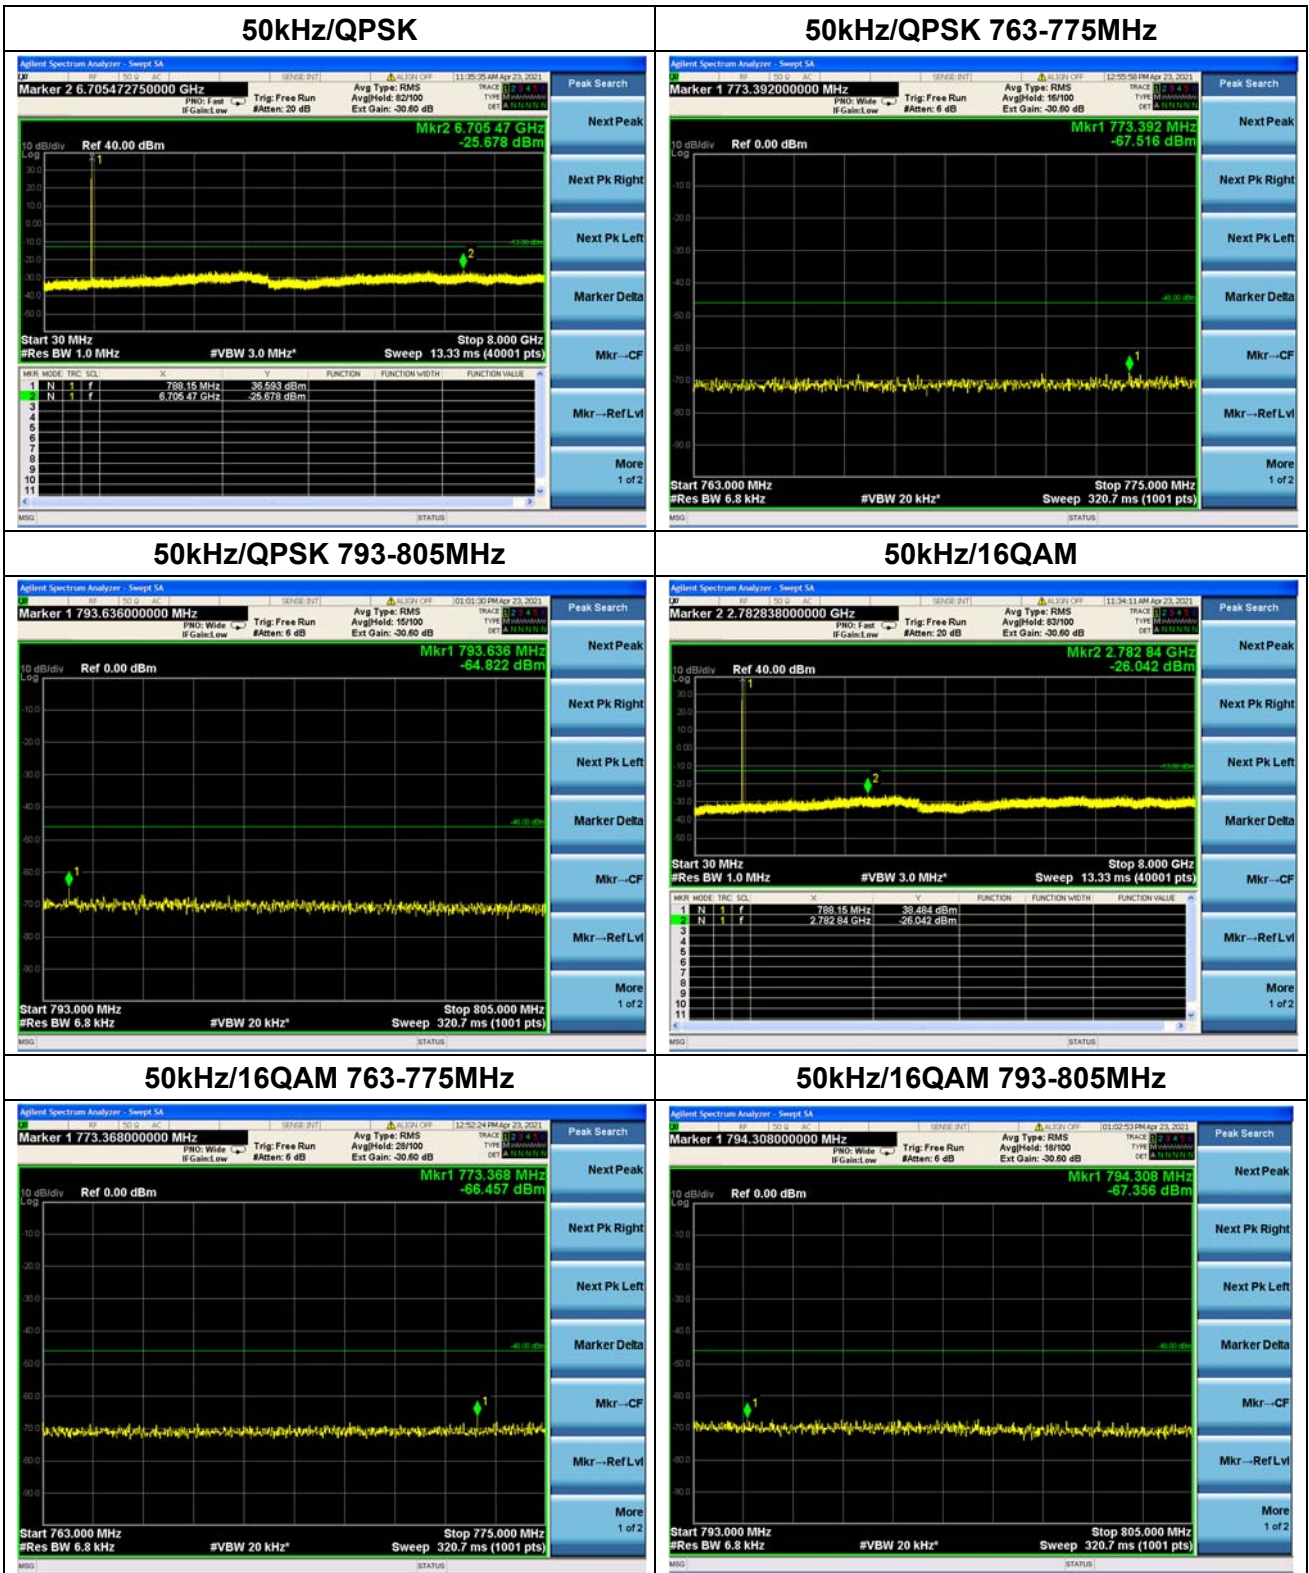

Nominal Frequency: 787.950 MHz Tx Port: Channel H

Nominal Frequency: 787.950 MHz Tx Port: Channel V

Attach pictures of close span spectrum with 30KHz RBW here:

Nominal Frequency: 757.050 MHz Tx Port: Channel H

Nominal Frequency: 757.050 MHz Tx Port: Channel V

Nominal Frequency: 787.950 MHz Tx Port: Channel H