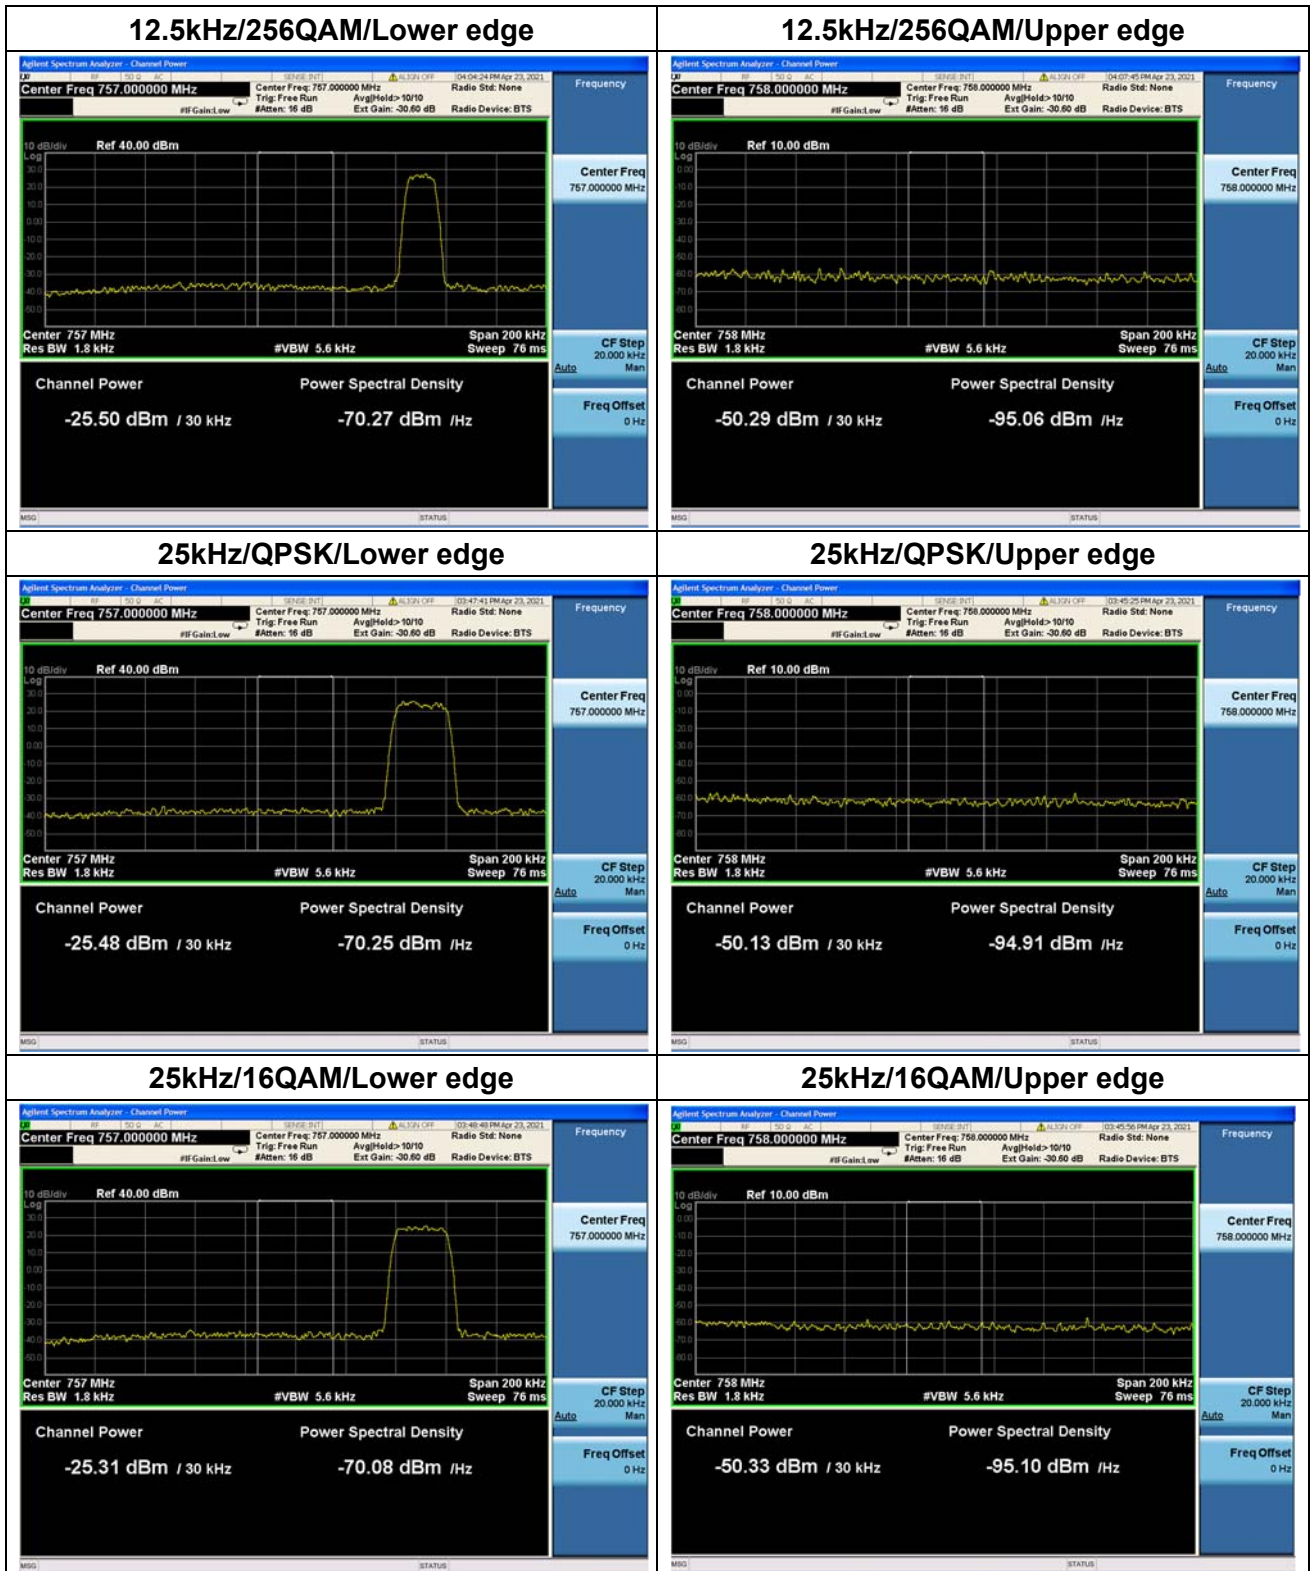

Nominal Frequency: 787.950 MHz Tx Port: Channel H

Nominal Frequency: 787.950 MHz Tx Port: Channel V

Attach pictures of close span spectrum with 30KHz RBW here:

Nominal Frequency: 757.050 MHz Tx Port: Channel H

Nominal Frequency: 757.050 MHz Tx Port: Channel V

Nominal Frequency: 787.950 MHz Tx Port: Channel H