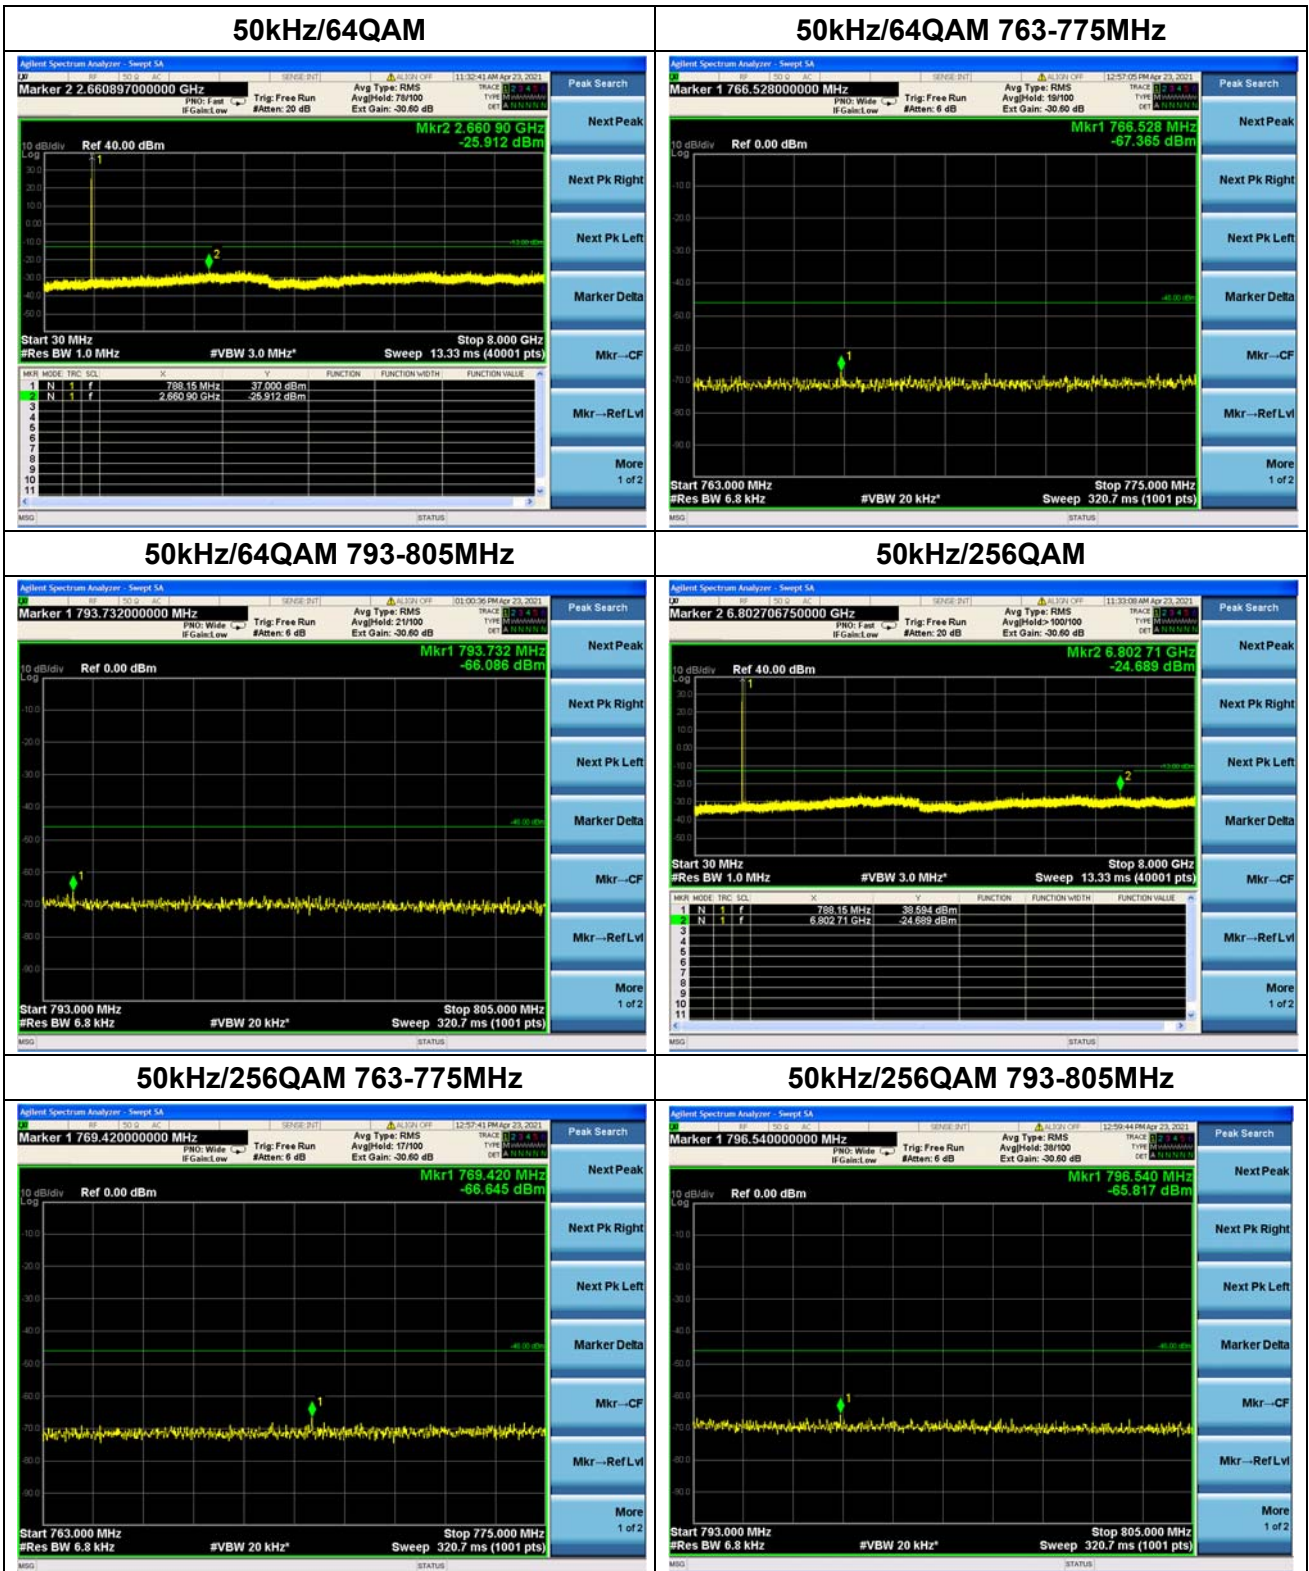

Nominal Frequency: 787.950 MHz Tx Port: Channel H

Nominal Frequency: 787.950 MHz Tx Port: Channel V

Attach pictures of close span spectrum with 30KHz RBW here:

Nominal Frequency: 757.050 MHz Tx Port: Channel H

Nominal Frequency: 757.050 MHz Tx Port: Channel V

Nominal Frequency: 787.950 MHz Tx Port: Channel H