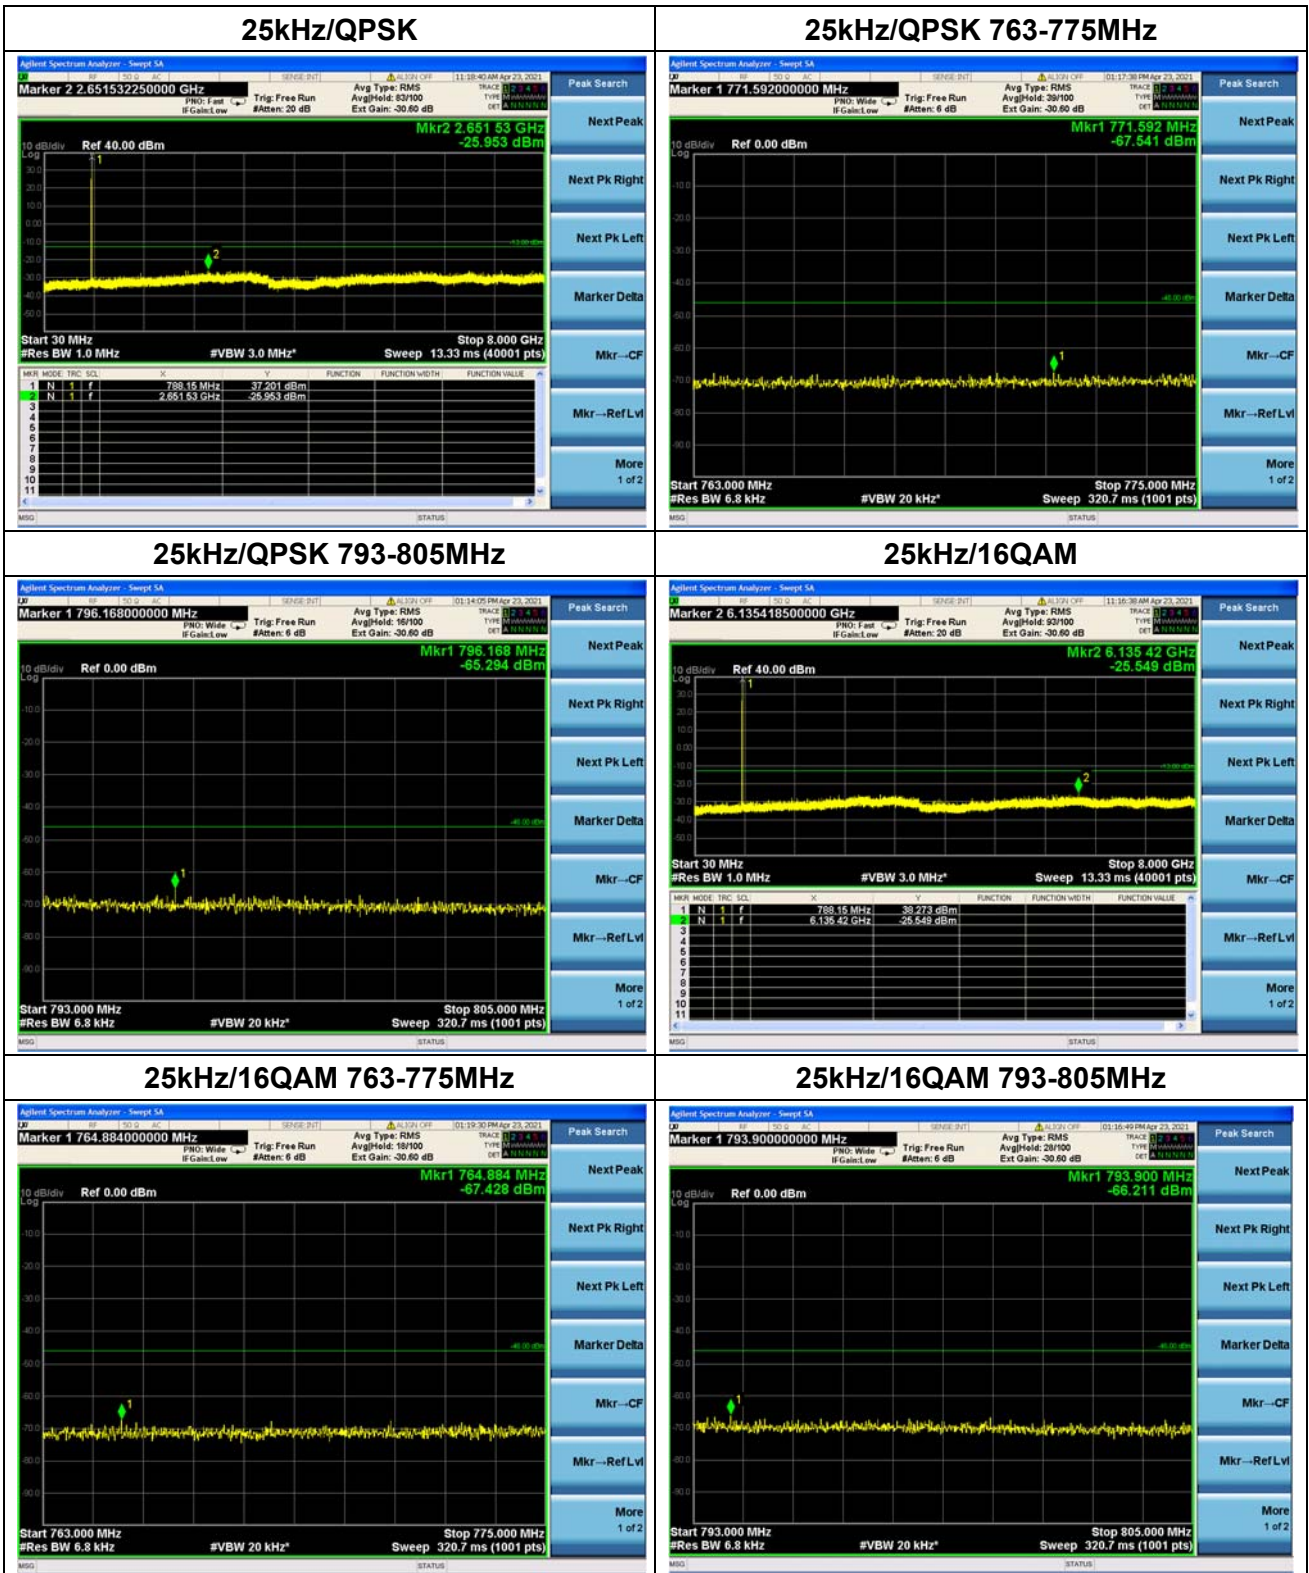

Nominal Frequency: 787.950 MHz Tx Port: Channel H

Nominal Frequency: 787.950 MHz Tx Port: Channel V

Attach pictures of close span spectrum with 30KHz RBW here:

Nominal Frequency: 757.050 MHz Tx Port: Channel H

Nominal Frequency: 757.050 MHz Tx Port: Channel V

Nominal Frequency: 787.950 MHz Tx Port: Channel H