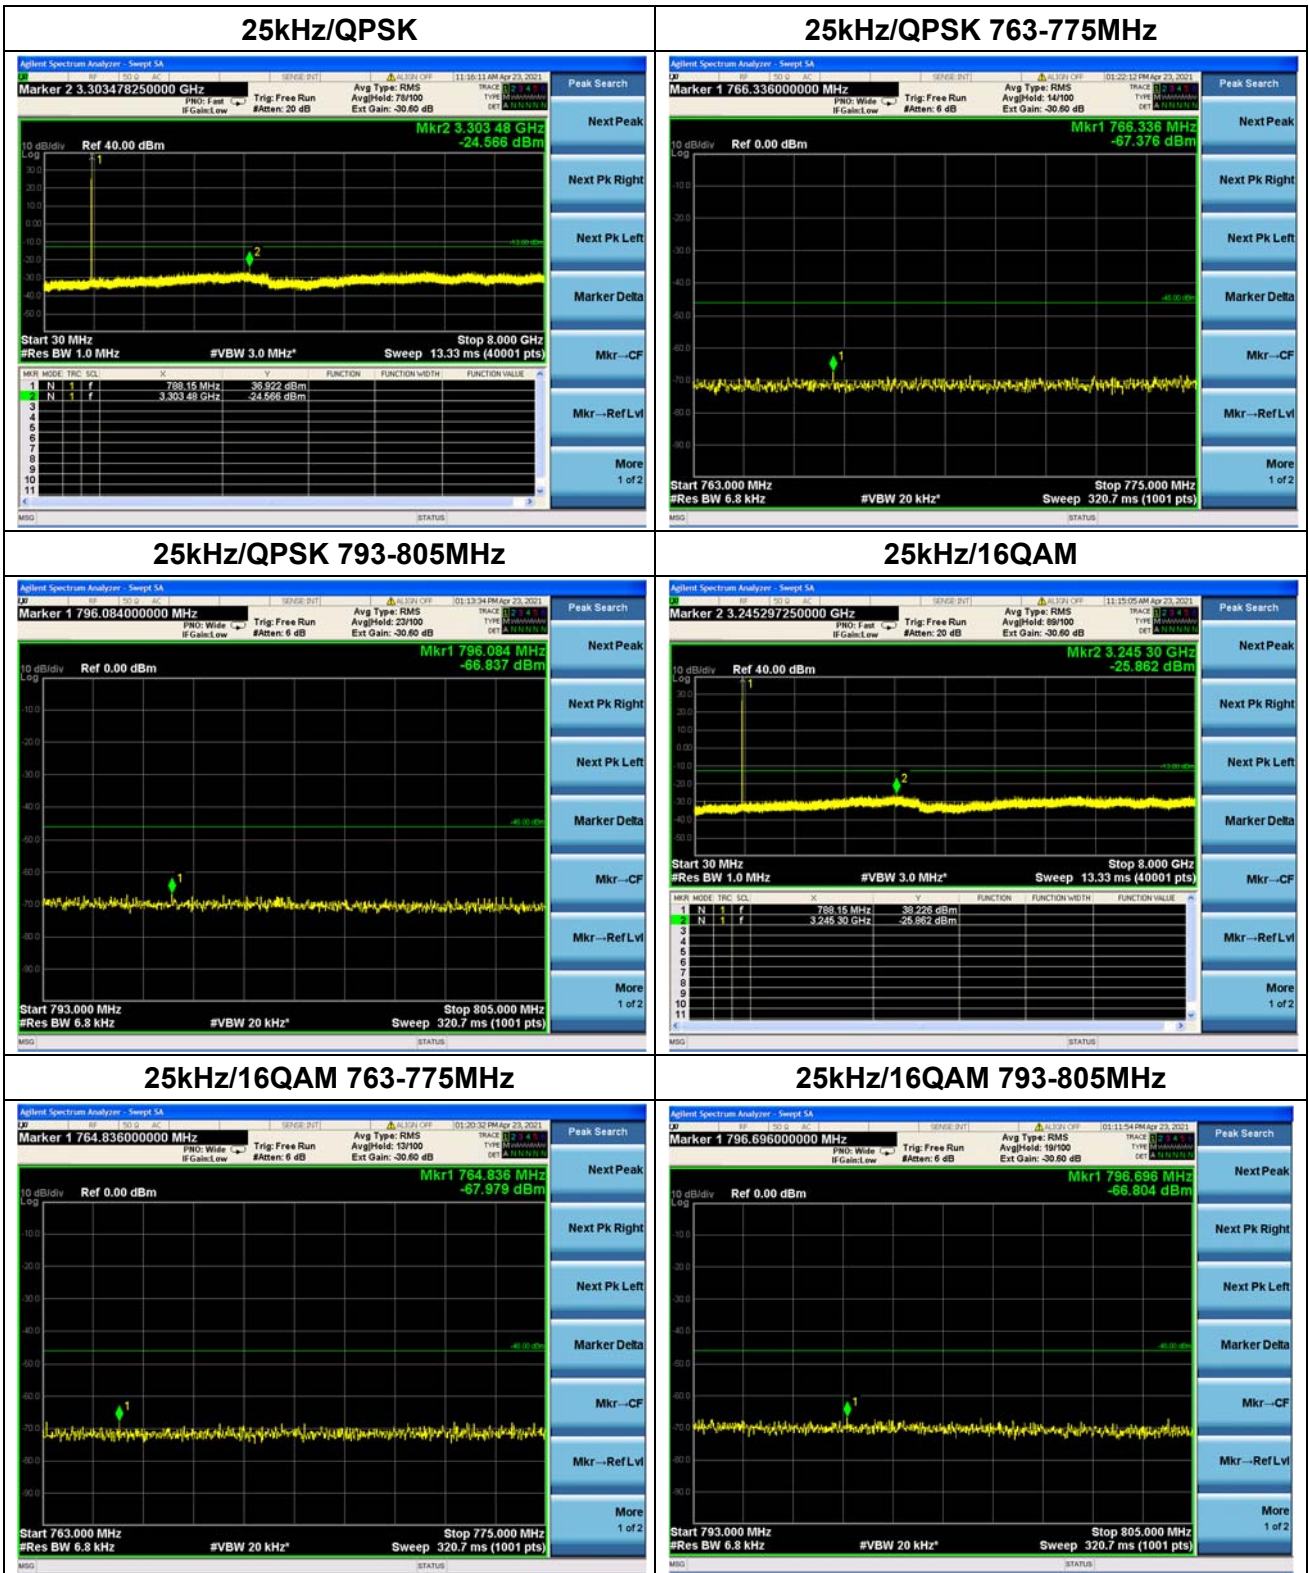

Nominal Frequency: 787.950 MHz Tx Port: Channel H

Nominal Frequency: 787.950 MHz Tx Port: Channel V

Attach pictures of close span spectrum with 30KHz RBW here:

Nominal Frequency: 757.050 MHz Tx Port: Channel H

Nominal Frequency: 757.050 MHz Tx Port: Channel V

Nominal Frequency: 787.950 MHz Tx Port: Channel H