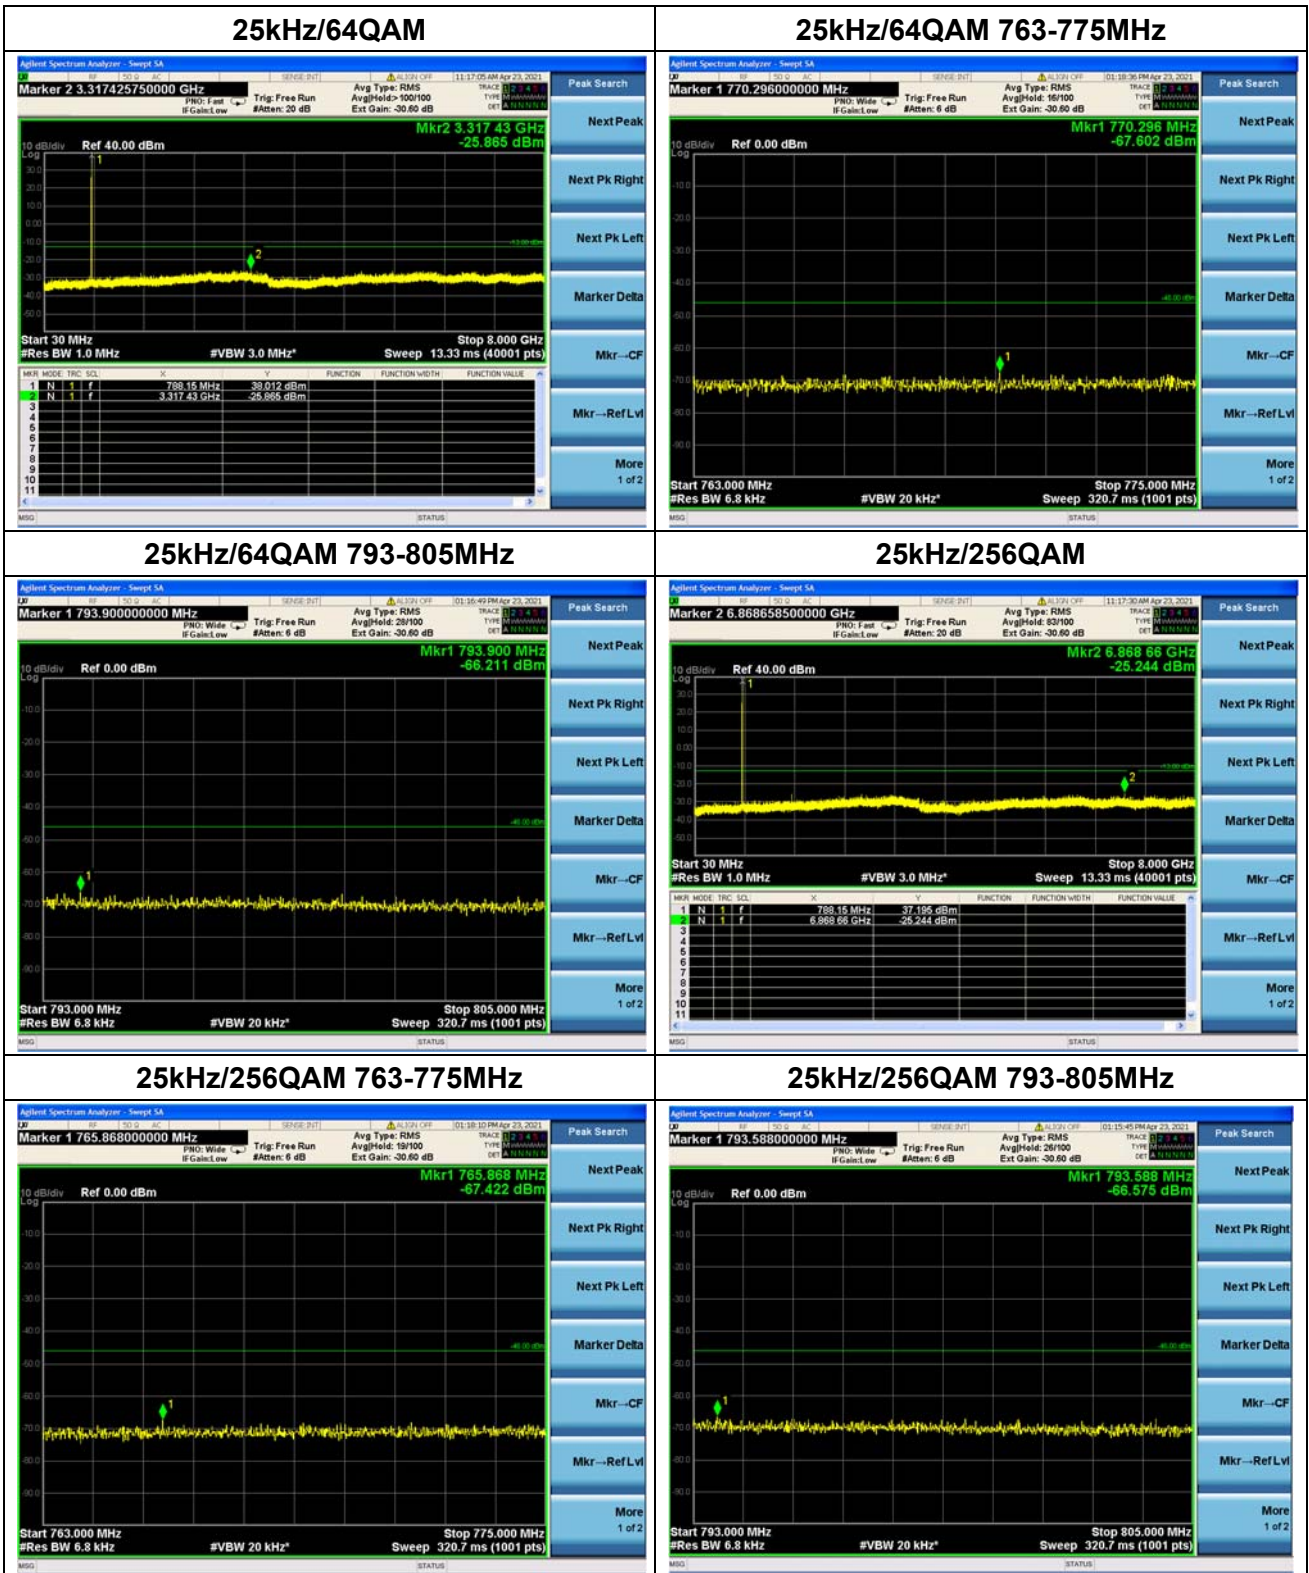

Nominal Frequency: 787.950 MHz Tx Port: Channel H

Nominal Frequency: 787.950 MHz Tx Port: Channel V

Attach pictures of close span spectrum with 30KHz RBW here:

Nominal Frequency: 757.050 MHz Tx Port: Channel H

Nominal Frequency: 757.050 MHz Tx Port: Channel V

Nominal Frequency: 787.950 MHz Tx Port: Channel H