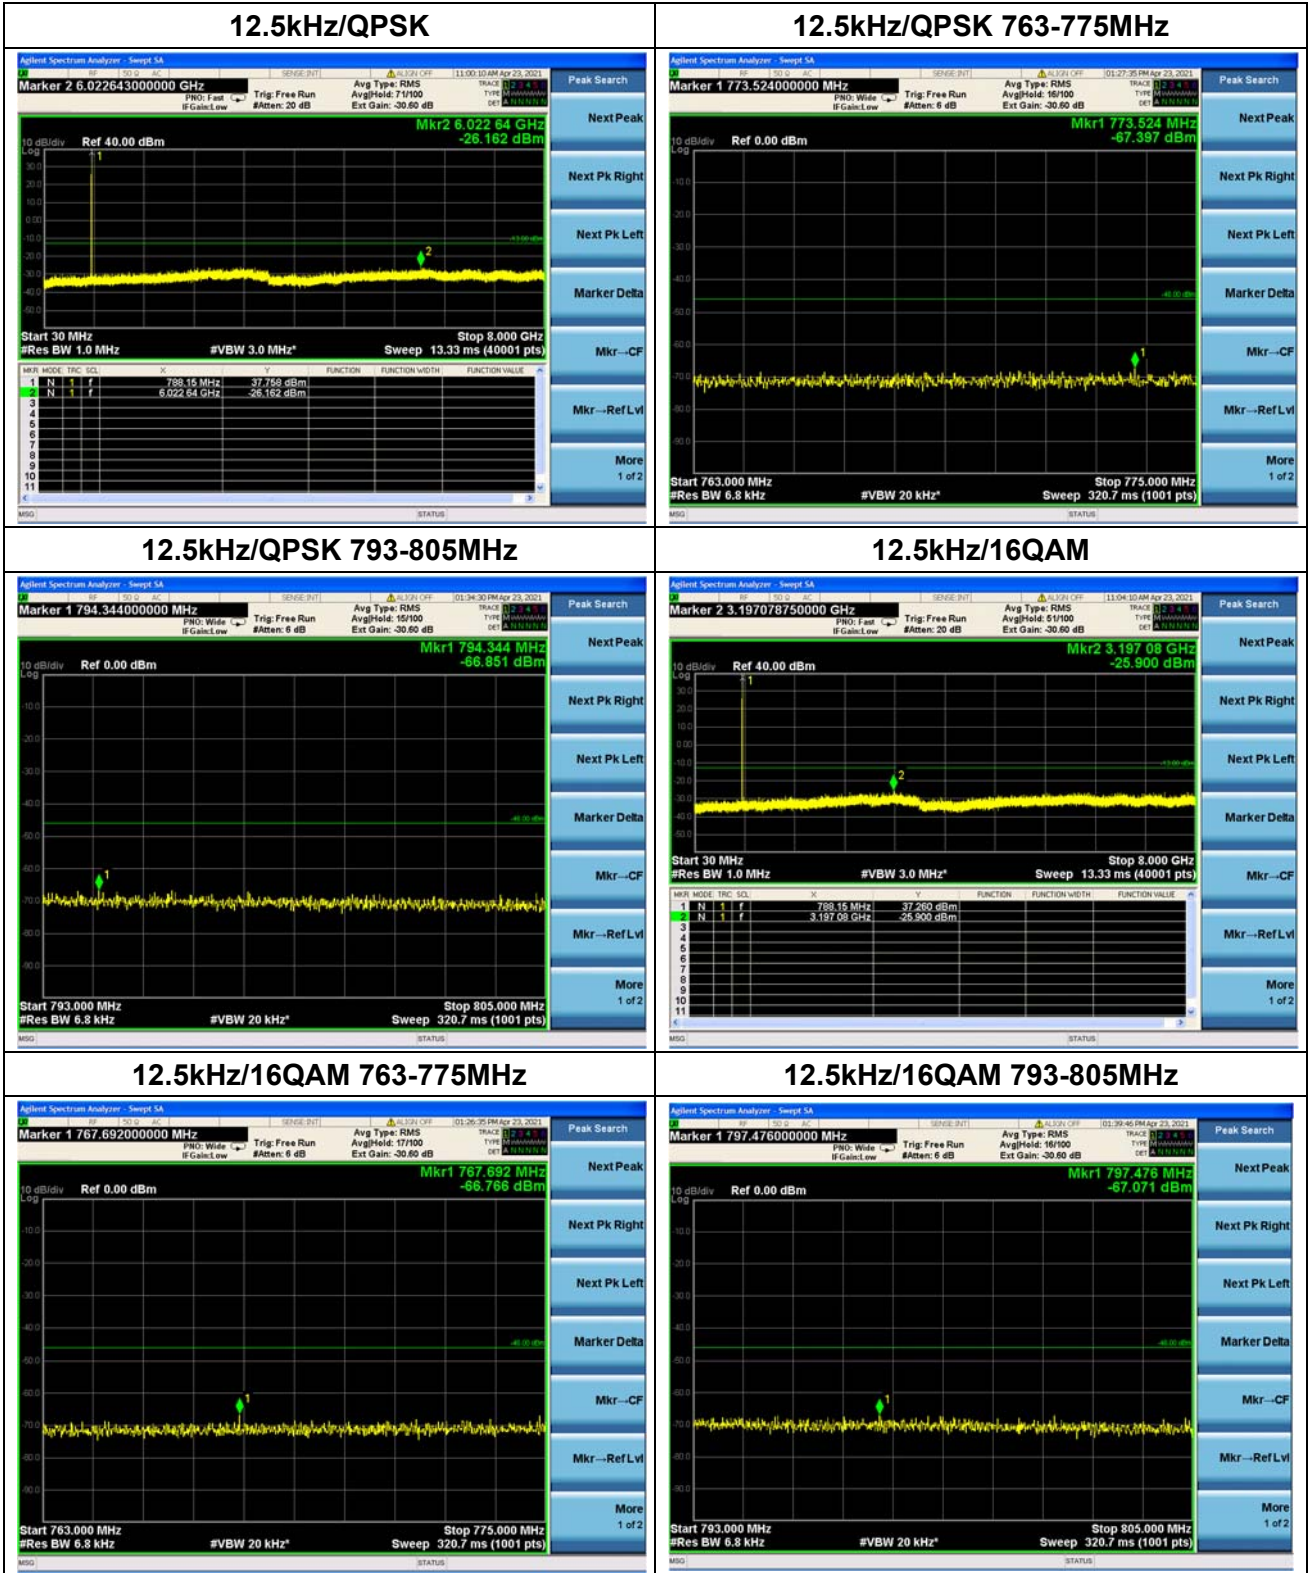

Nominal Frequency: 787.950 MHz Tx Port: Channel H

Nominal Frequency: 787.950 MHz Tx Port: Channel V

Attach pictures of close span spectrum with 30KHz RBW here:

Nominal Frequency: 757.050 MHz Tx Port: Channel H

Nominal Frequency: 757.050 MHz Tx Port: Channel V

Nominal Frequency: 787.950 MHz Tx Port: Channel H