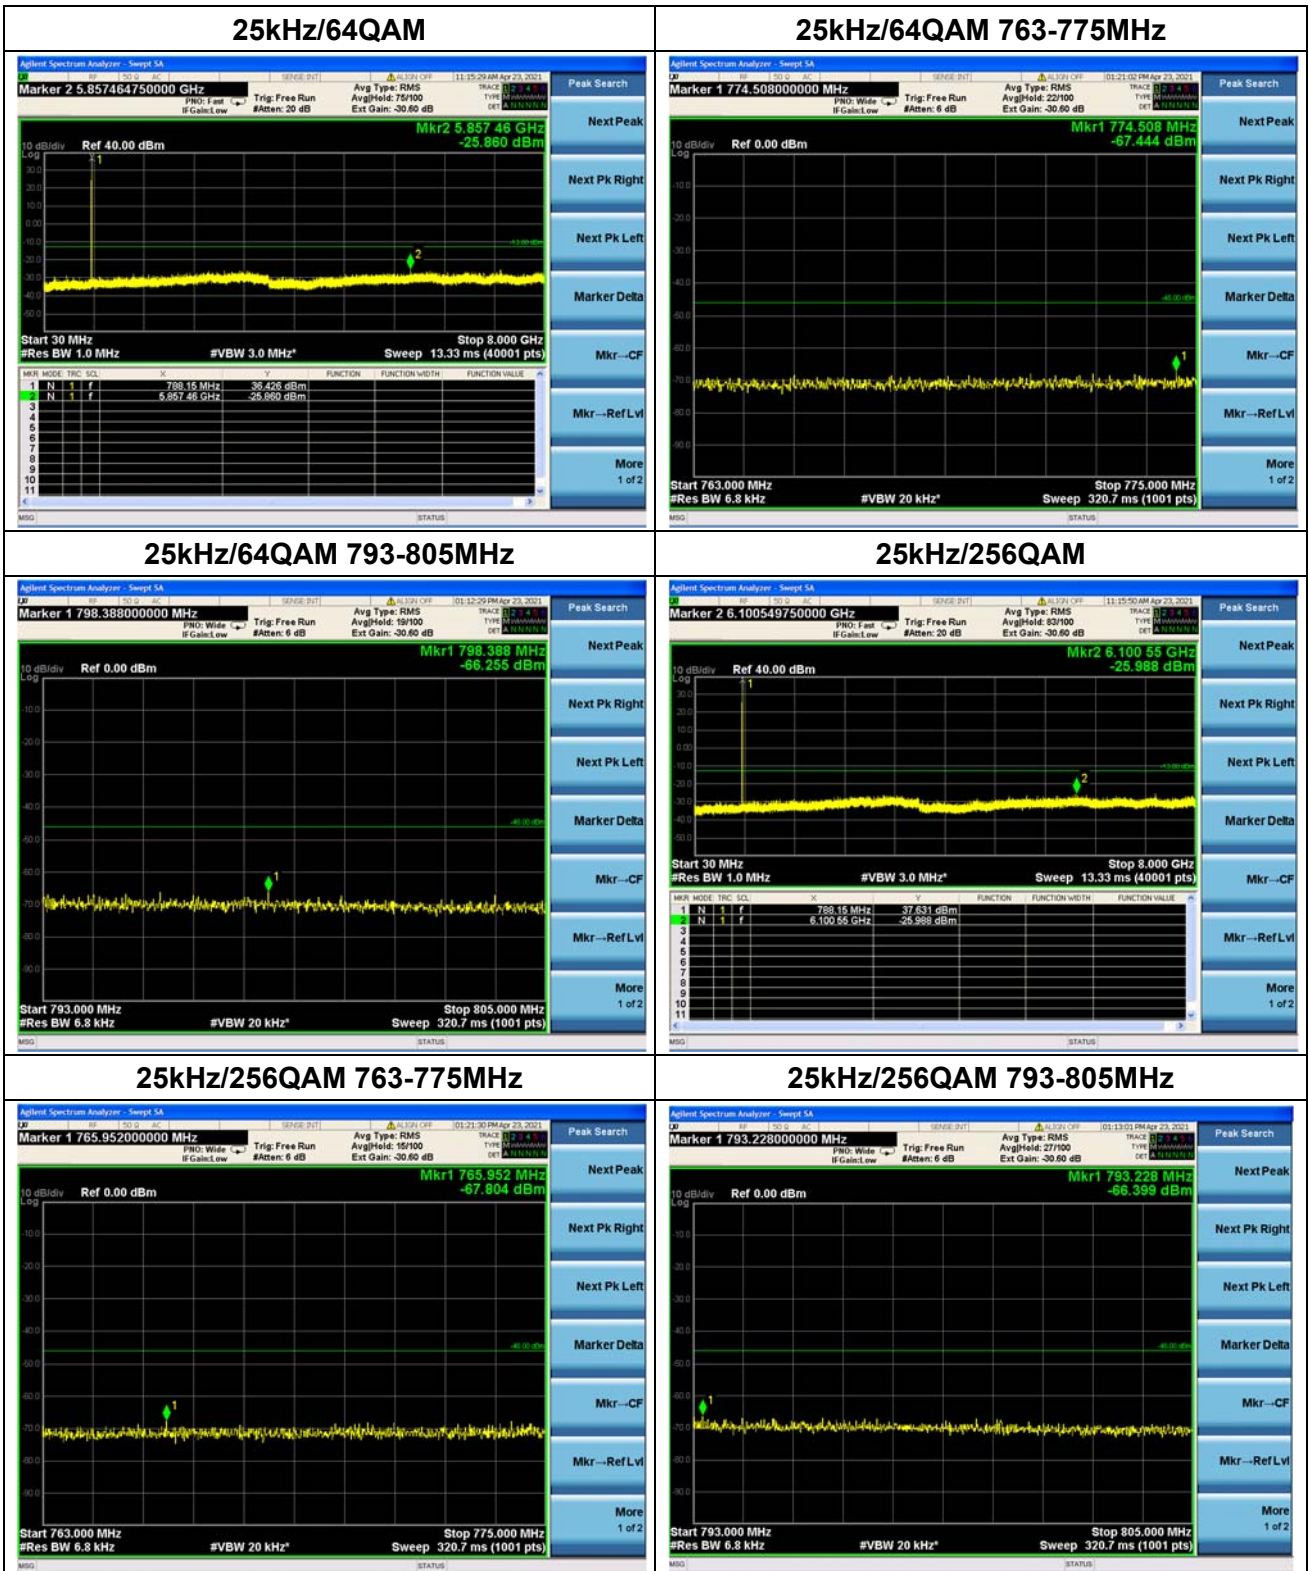

Nominal Frequency: 787.950 MHz Tx Port: Channel H

Nominal Frequency: 787.950 MHz Tx Port: Channel V

Attach pictures of close span spectrum with 30KHz RBW here:

Nominal Frequency: 757.050 MHz Tx Port: Channel H

Nominal Frequency: 757.050 MHz Tx Port: Channel V

Nominal Frequency: 787.950 MHz Tx Port: Channel H