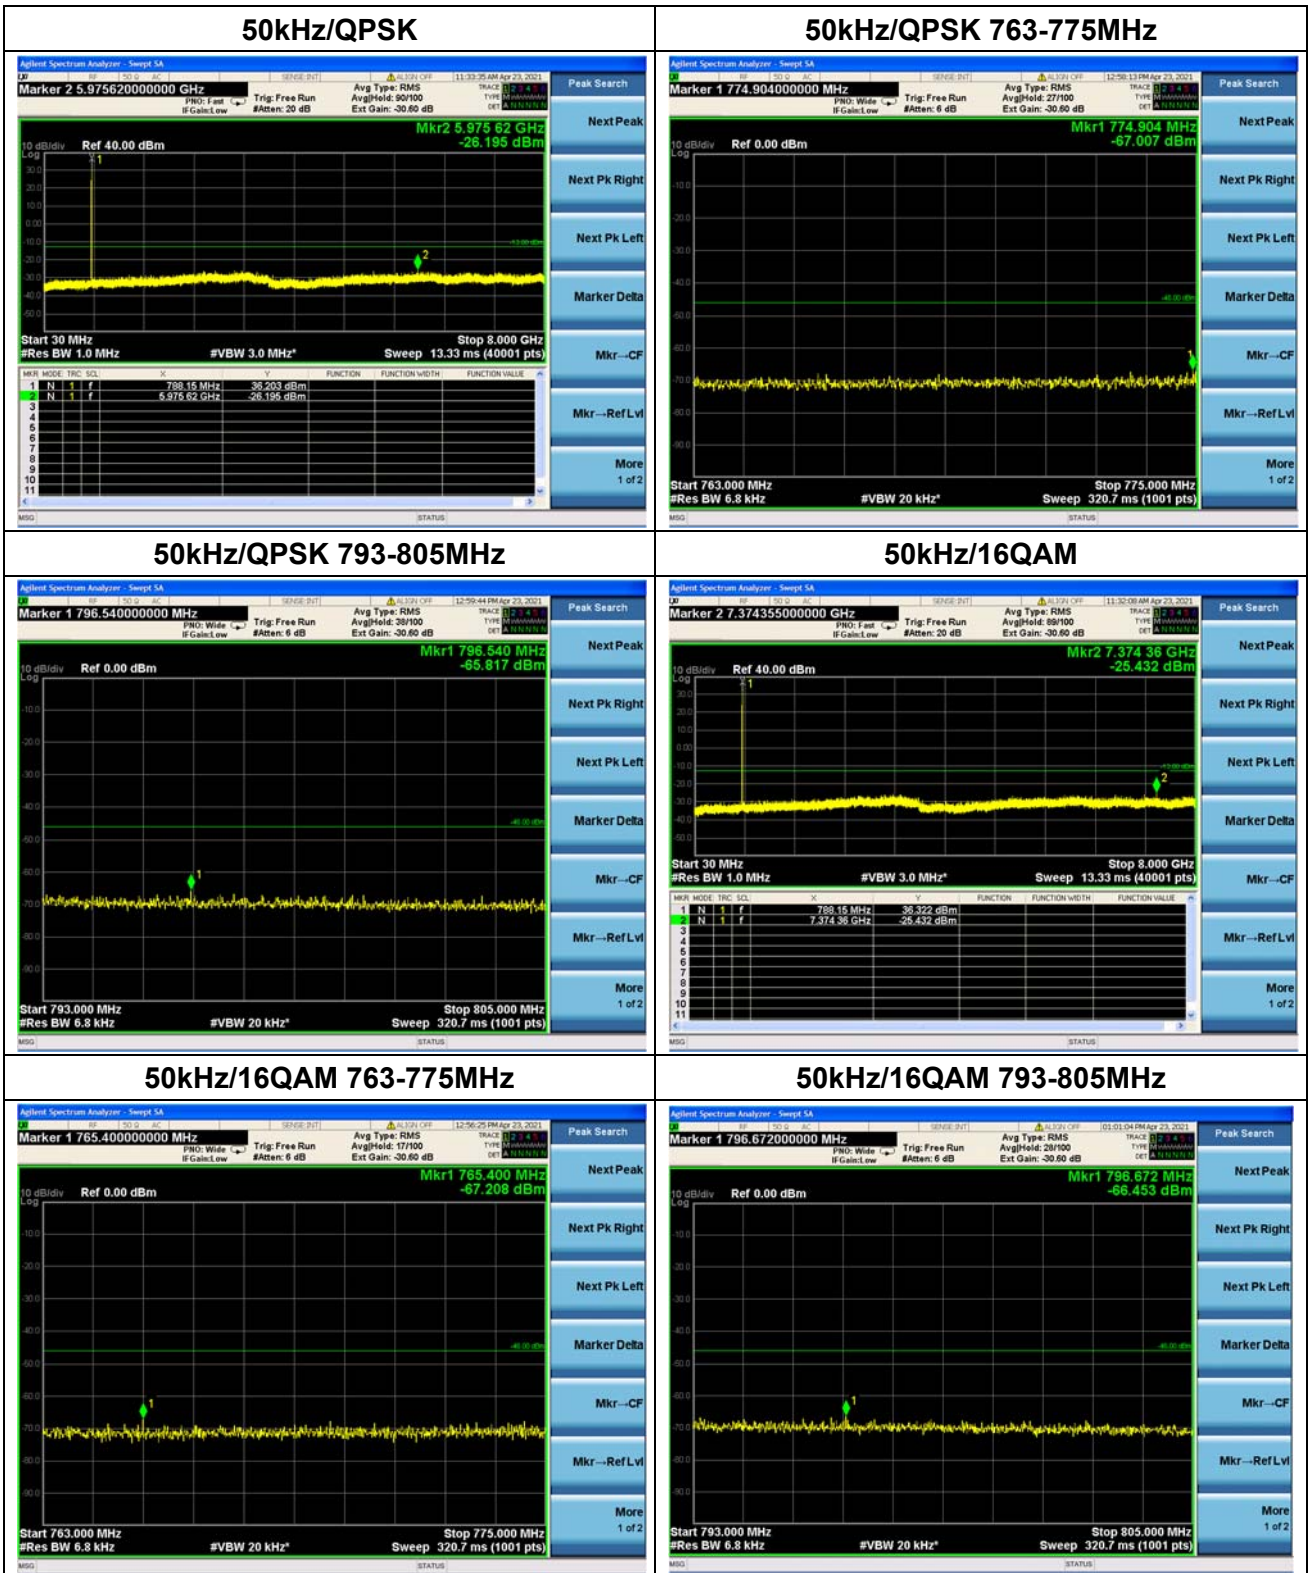

Nominal Frequency: 787.950 MHz Tx Port: Channel H

Nominal Frequency: 787.950 MHz Tx Port: Channel V

Attach pictures of close span spectrum with 30KHz RBW here:

Nominal Frequency: 757.050 MHz Tx Port: Channel H

Nominal Frequency: 757.050 MHz Tx Port: Channel V

Nominal Frequency: 787.950 MHz Tx Port: Channel H