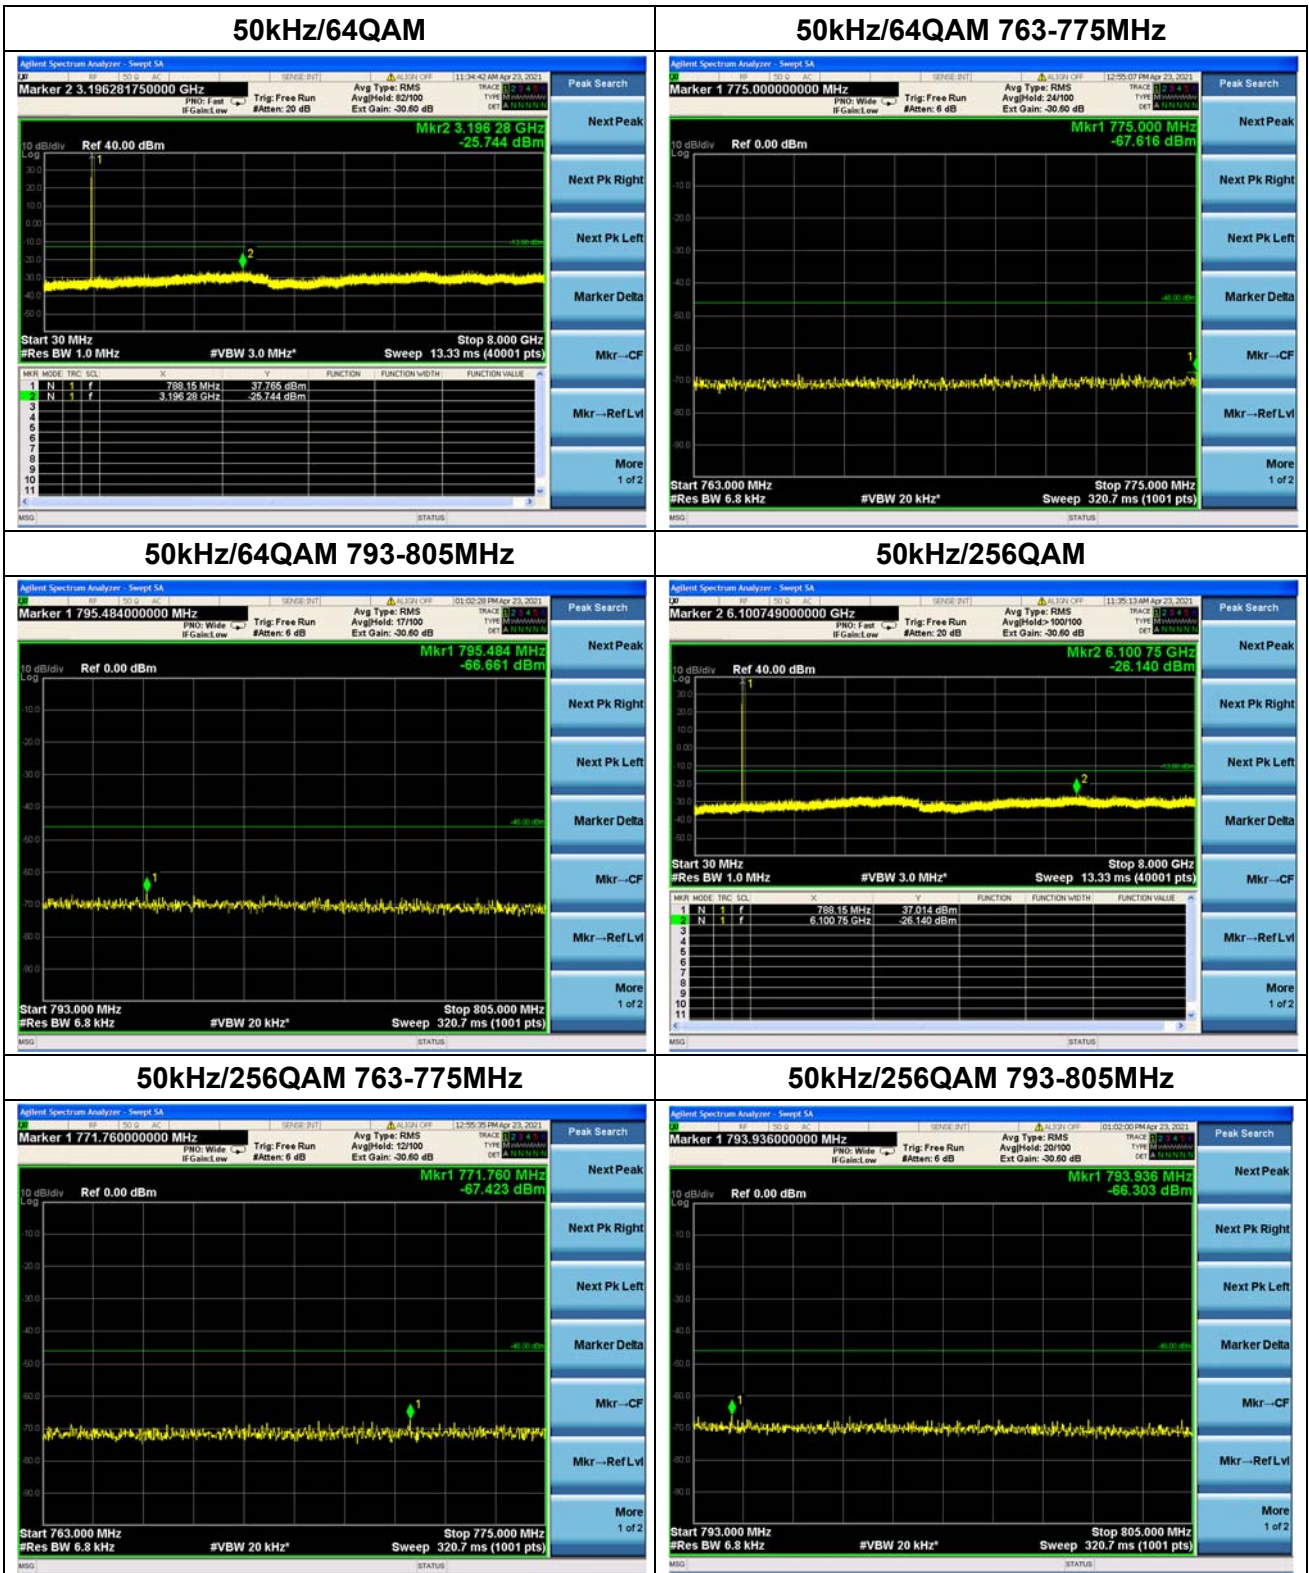

Nominal Frequency: 787.950 MHz Tx Port: Channel H

Nominal Frequency: 787.950 MHz Tx Port: Channel V

Attach pictures of close span spectrum with 30KHz RBW here:

Nominal Frequency: 757.050 MHz Tx Port: Channel H

Nominal Frequency: 757.050 MHz Tx Port: Channel V

Nominal Frequency: 787.950 MHz Tx Port: Channel H