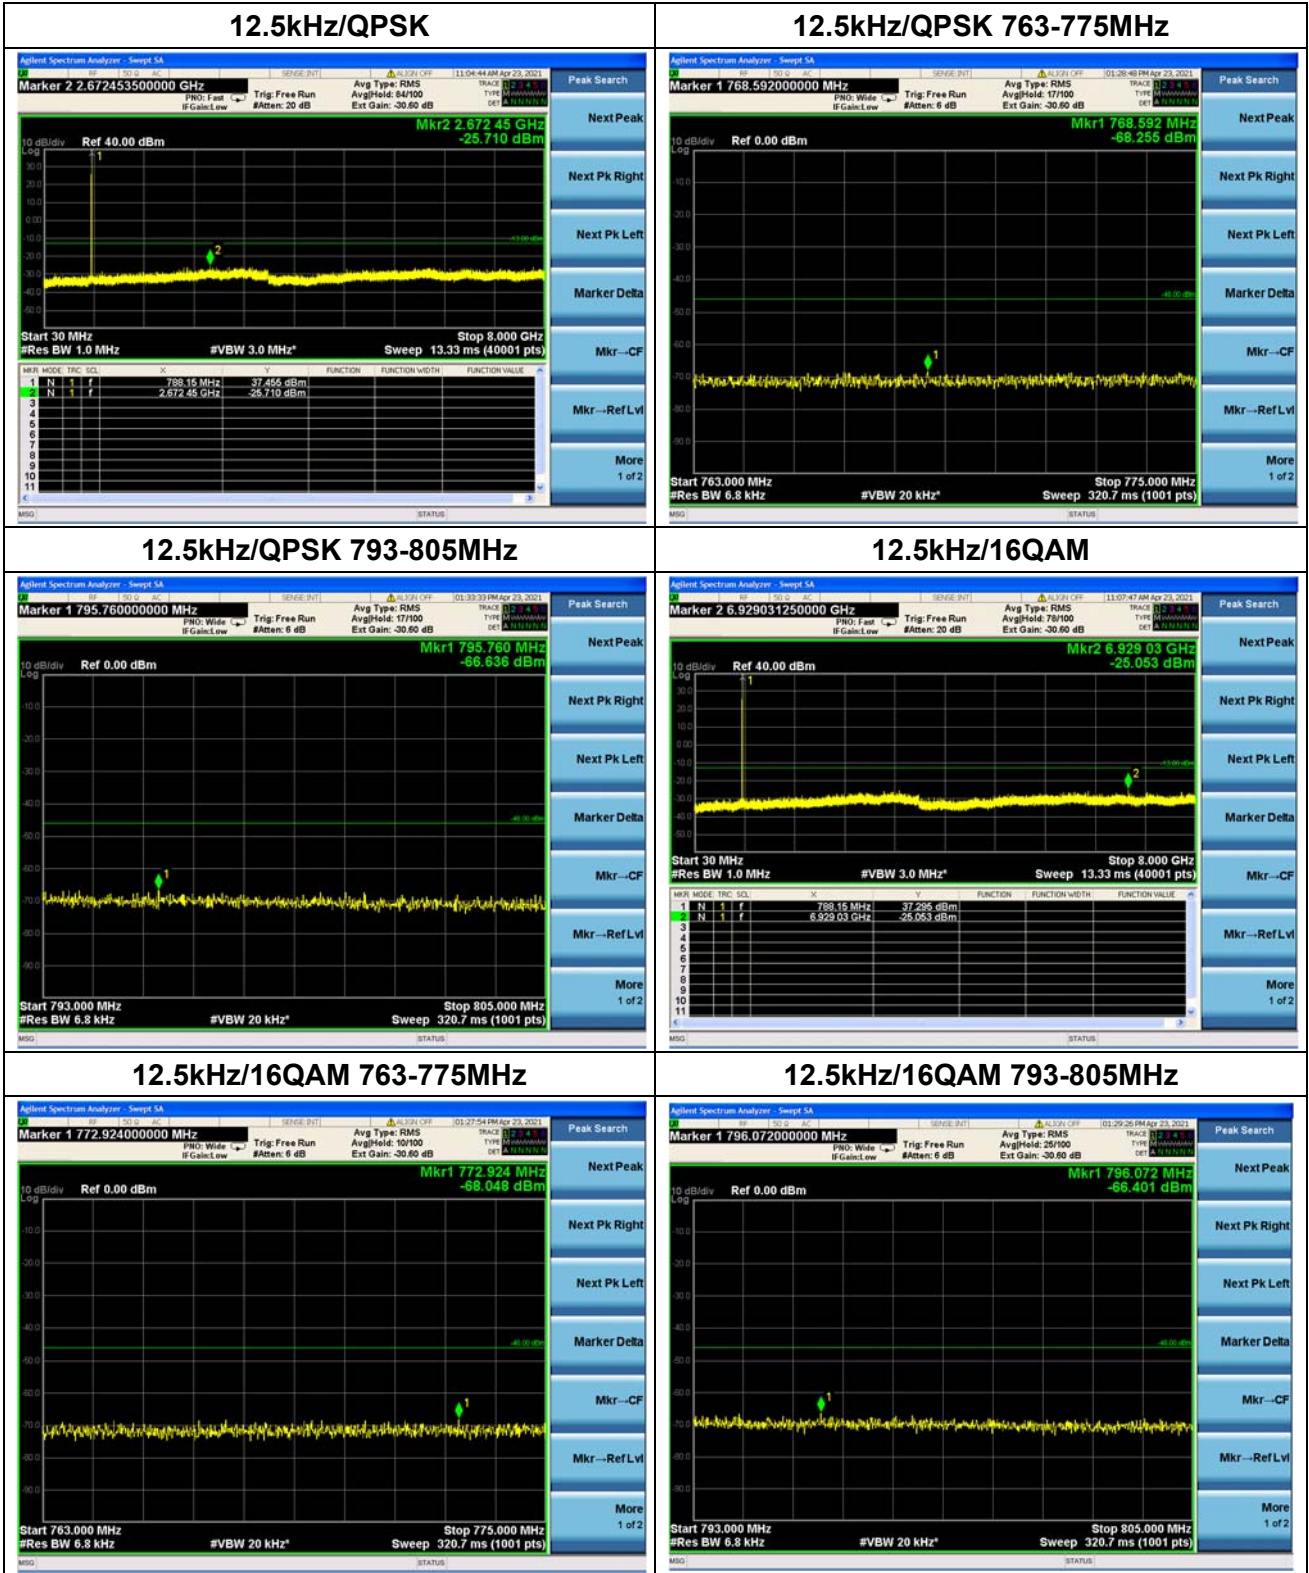

Nominal Frequency: 787.950 MHz Tx Port: Channel H

Nominal Frequency: 787.950 MHz Tx Port: Channel V

Attach pictures of close span spectrum with 30KHz RBW here:

Nominal Frequency: 757.050 MHz Tx Port: Channel H

Nominal Frequency: 757.050 MHz Tx Port: Channel V

Nominal Frequency: 787.950 MHz Tx Port: Channel H