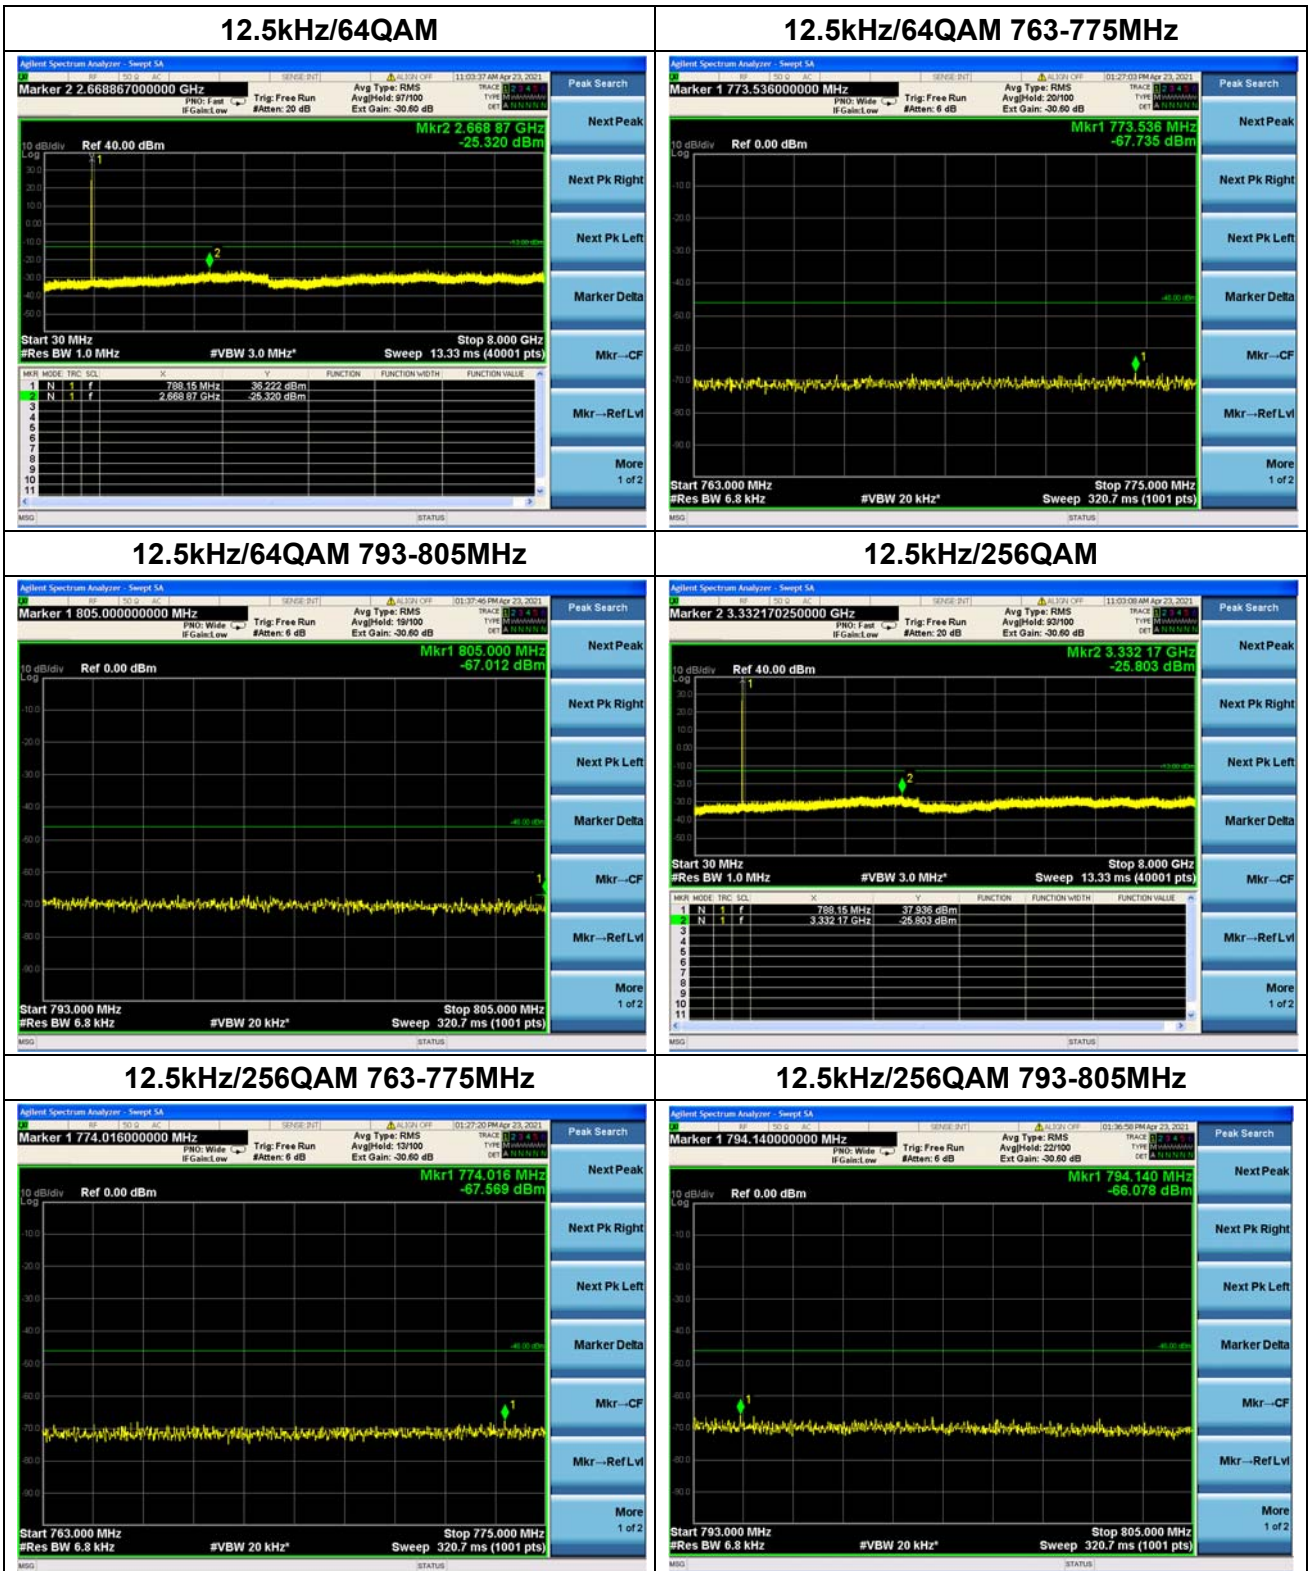

Nominal Frequency: 787.950 MHz Tx Port: Channel H

Nominal Frequency: 787.950 MHz Tx Port: Channel V

Attach pictures of close span spectrum with 30KHz RBW here:

Nominal Frequency: 757.050 MHz Tx Port: Channel H

Nominal Frequency: 757.050 MHz Tx Port: Channel V

Nominal Frequency: 787.950 MHz Tx Port: Channel H