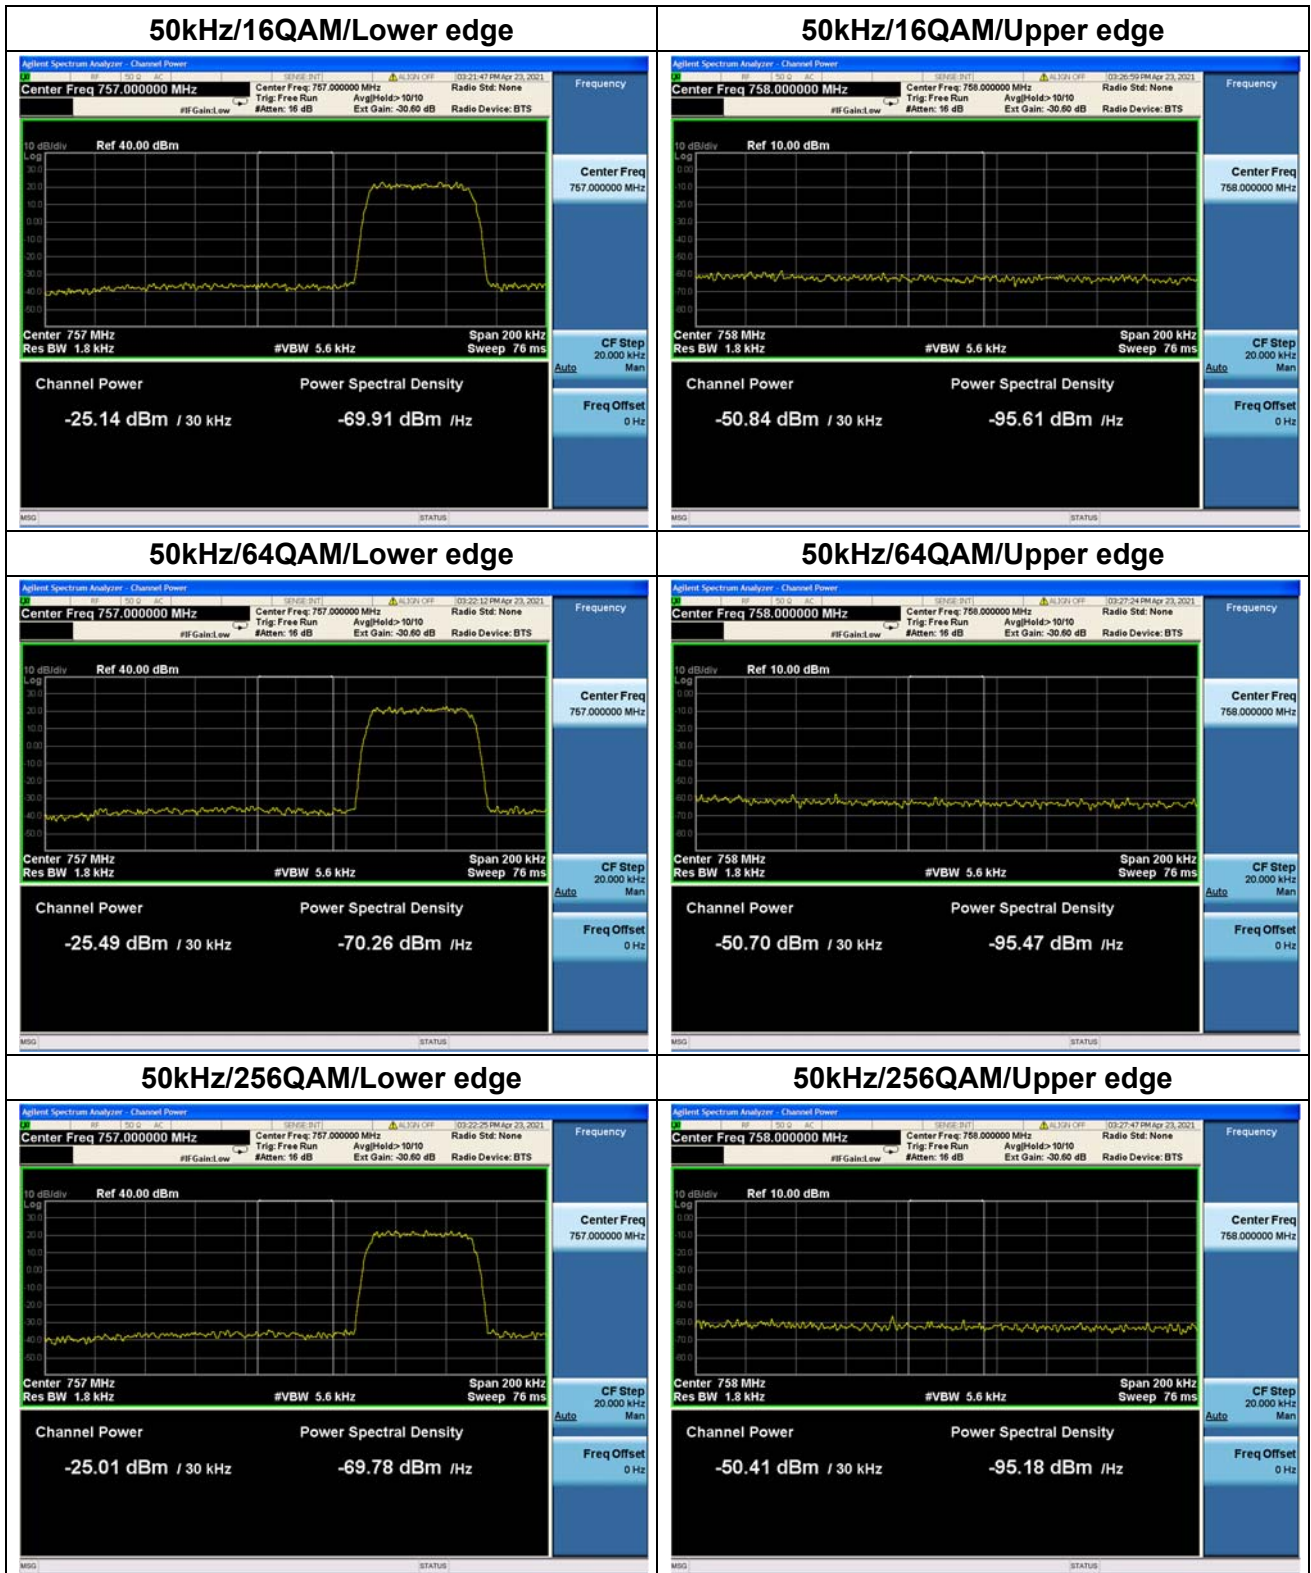

Nominal Frequency: 787.950 MHz Tx Port: Channel H

Nominal Frequency: 787.950 MHz Tx Port: Channel V

Attach pictures of close span spectrum with 30KHz RBW here:

Nominal Frequency: 757.050 MHz Tx Port: Channel H

Nominal Frequency: 757.050 MHz Tx Port: Channel V

Nominal Frequency: 787.950 MHz Tx Port: Channel H