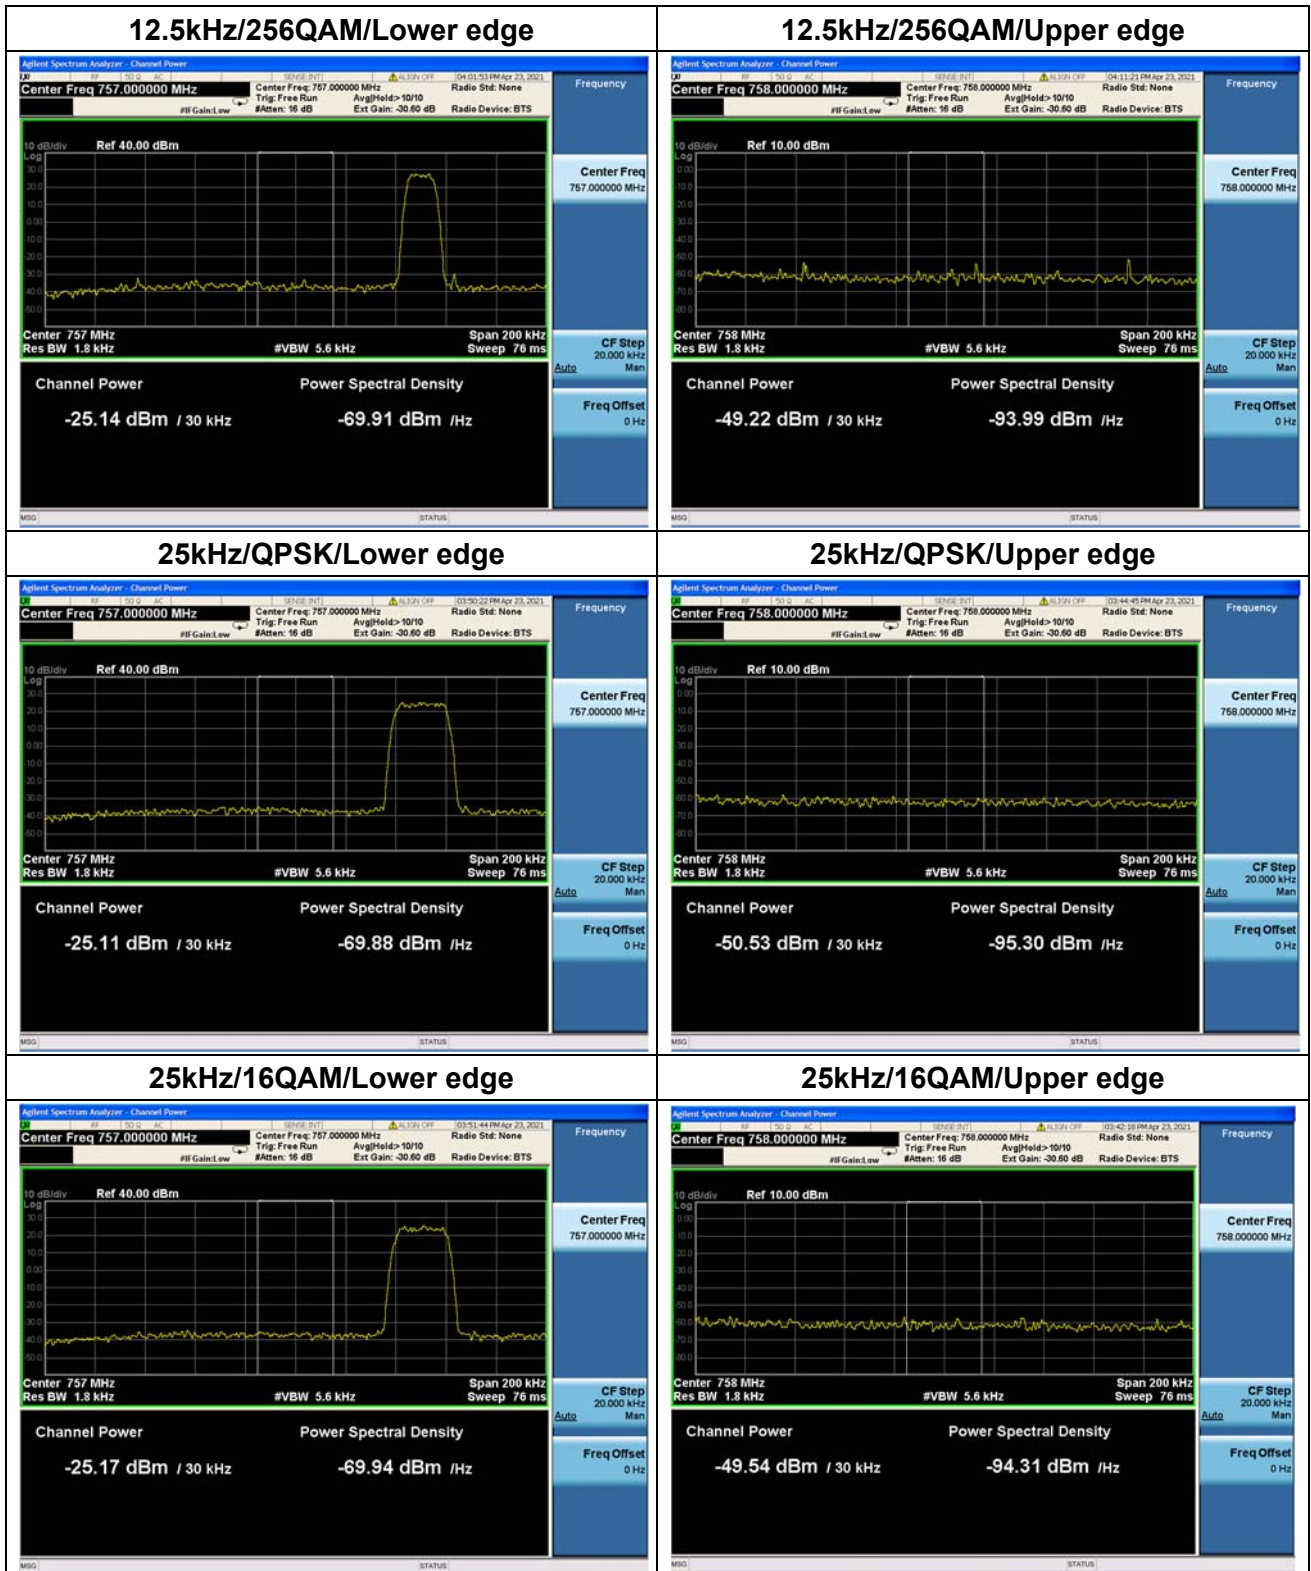

Nominal Frequency: 787.950 MHz Tx Port: Channel H

Nominal Frequency: 787.950 MHz Tx Port: Channel V

Attach pictures of close span spectrum with 30KHz RBW here:

Nominal Frequency: 757.050 MHz Tx Port: Channel H

Nominal Frequency: 757.050 MHz Tx Port: Channel V

Nominal Frequency: 787.950 MHz Tx Port: Channel H