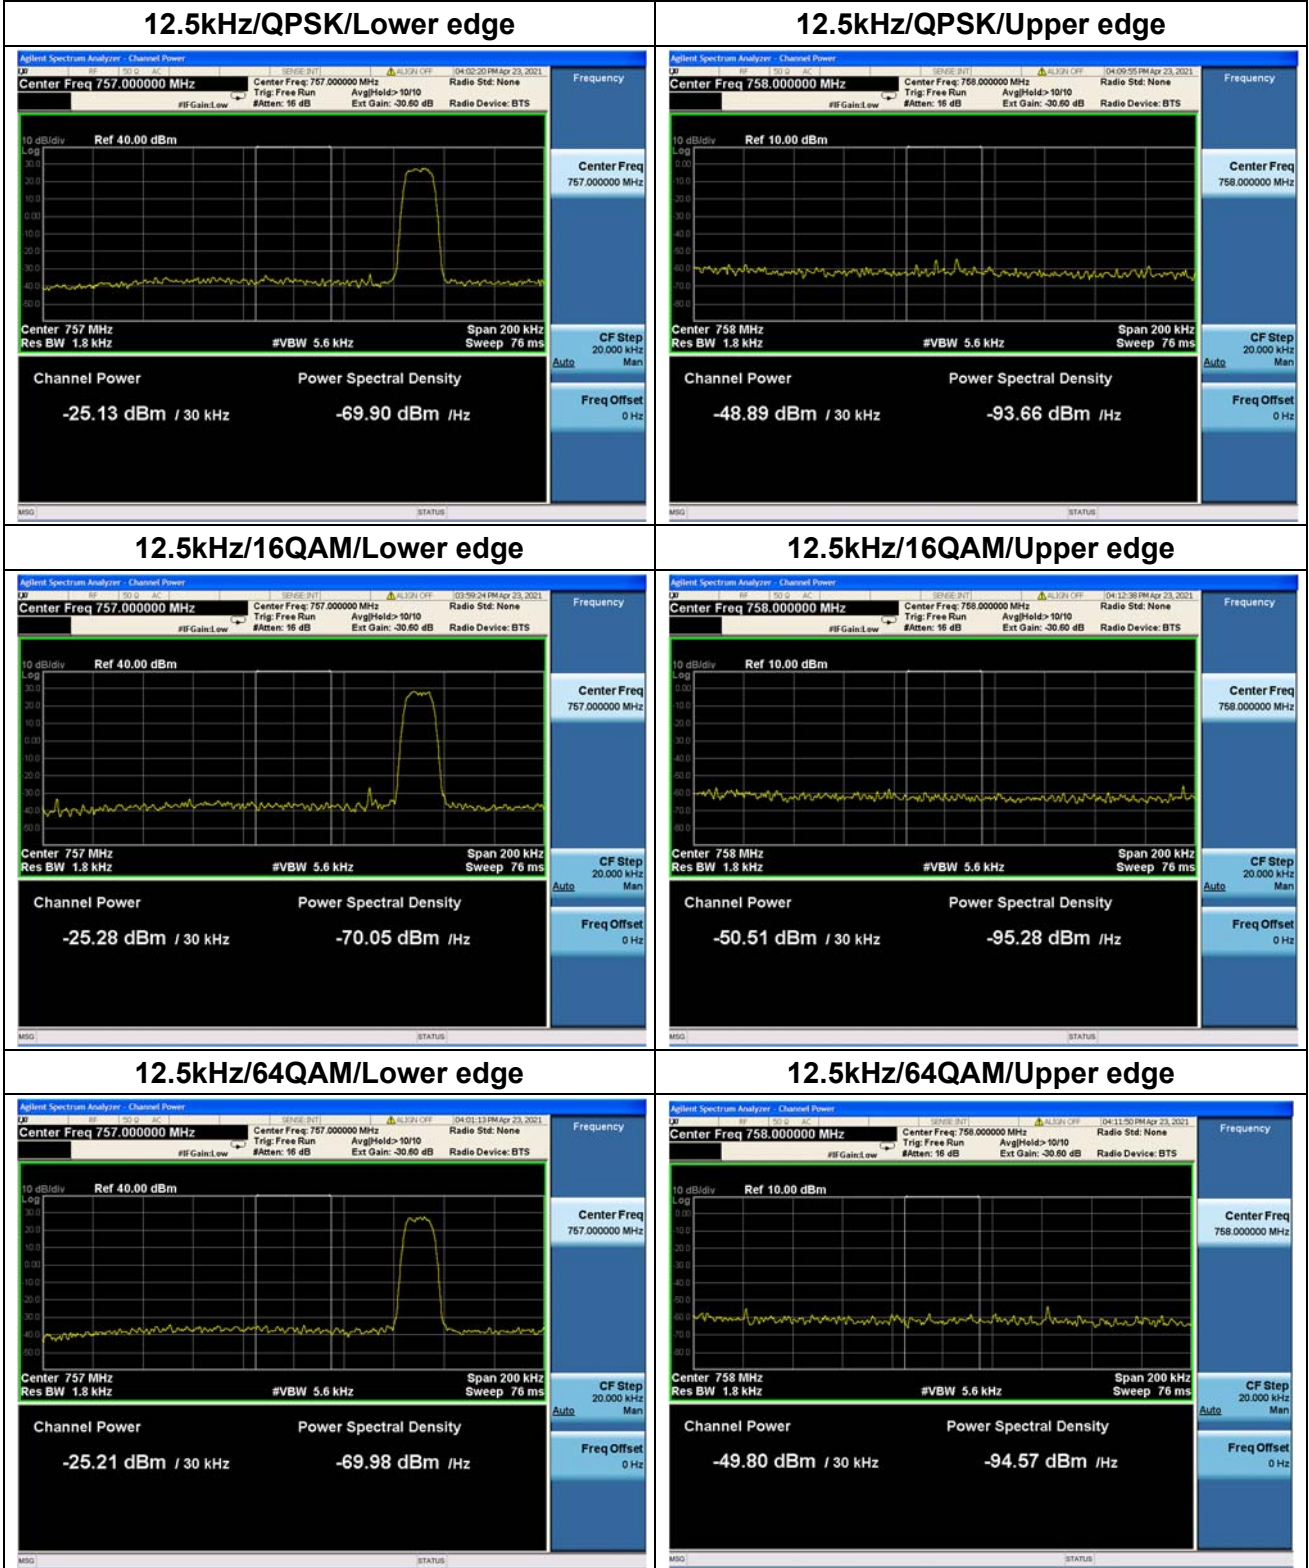

Nominal Frequency: 787.950 MHz Tx Port: Channel H

Nominal Frequency: 787.950 MHz Tx Port: Channel V

Attach pictures of close span spectrum with 30KHz RBW here:

Nominal Frequency: 757.050 MHz Tx Port: Channel H

Nominal Frequency: 757.050 MHz Tx Port: Channel V

Nominal Frequency: 787.950 MHz Tx Port: Channel H