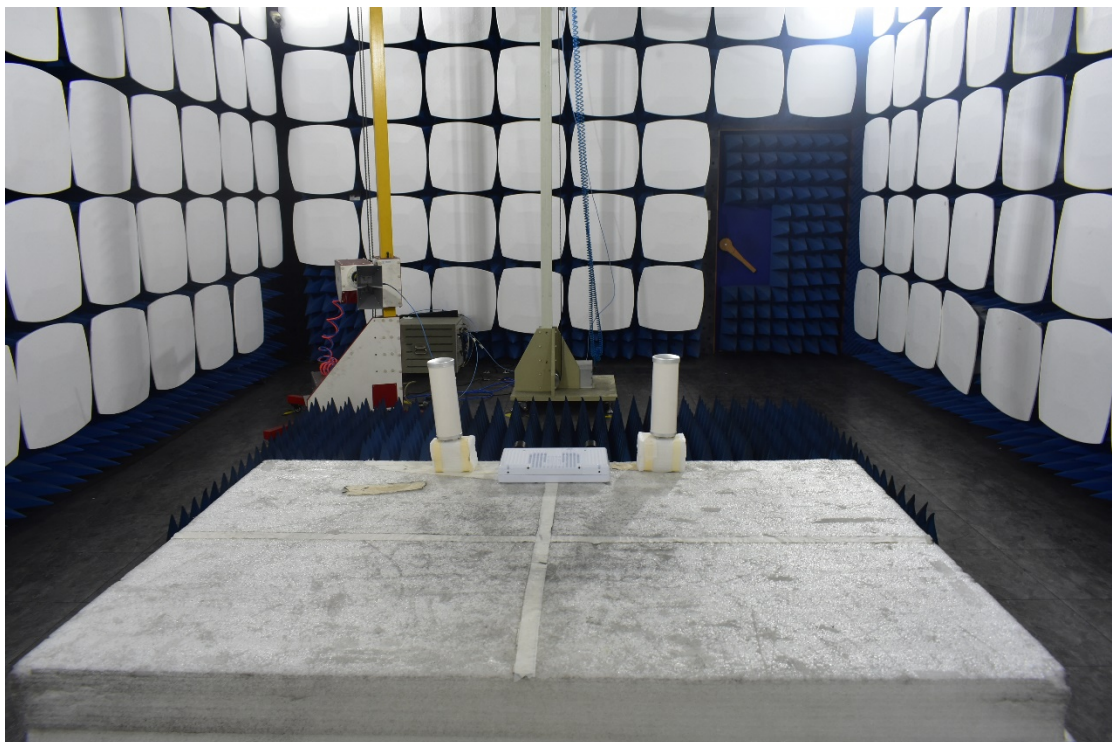

FCC ID: XMK-MMXTRNXB002

Test Setup Photos

1. Radiated emission (30MHz-1GHz)

2. Radiated emission (above 1GHz)

3. Antenna Terminal Disturbance