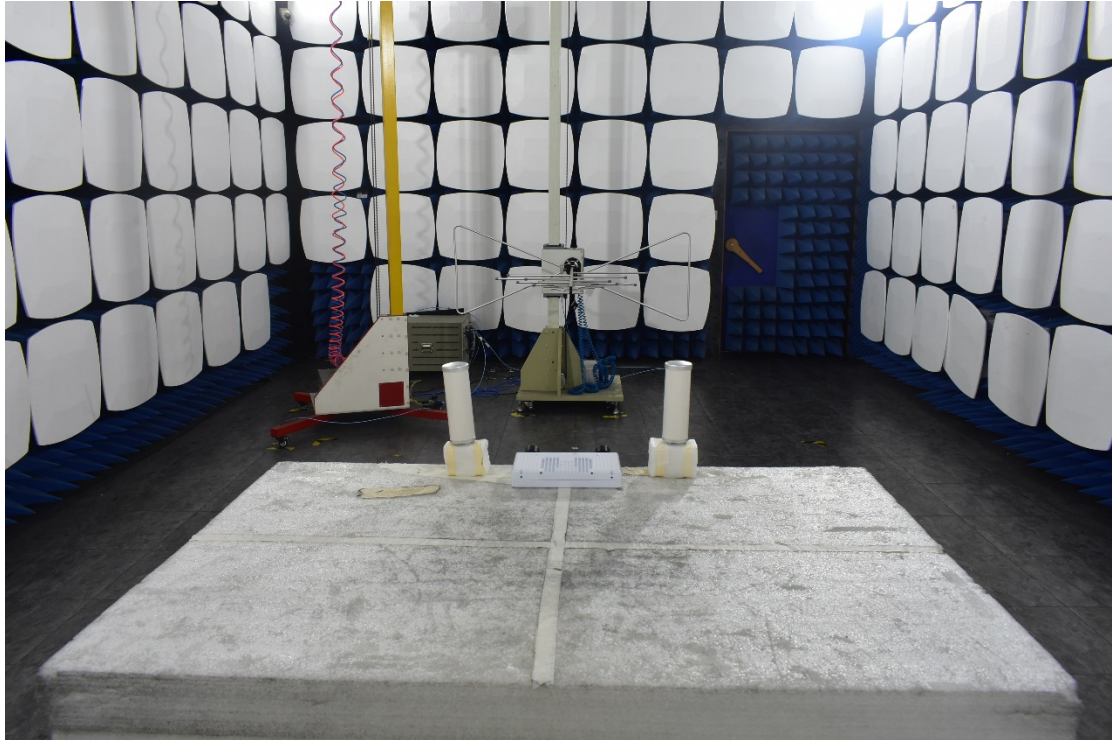

FCC ID: XMK-MMXTRNXB002

Test Setup Photos

1. Radiated emission (30MHz-1GHz)

2. Radiated emission (above 1GHz)

3. Antenna Terminal Disturbance