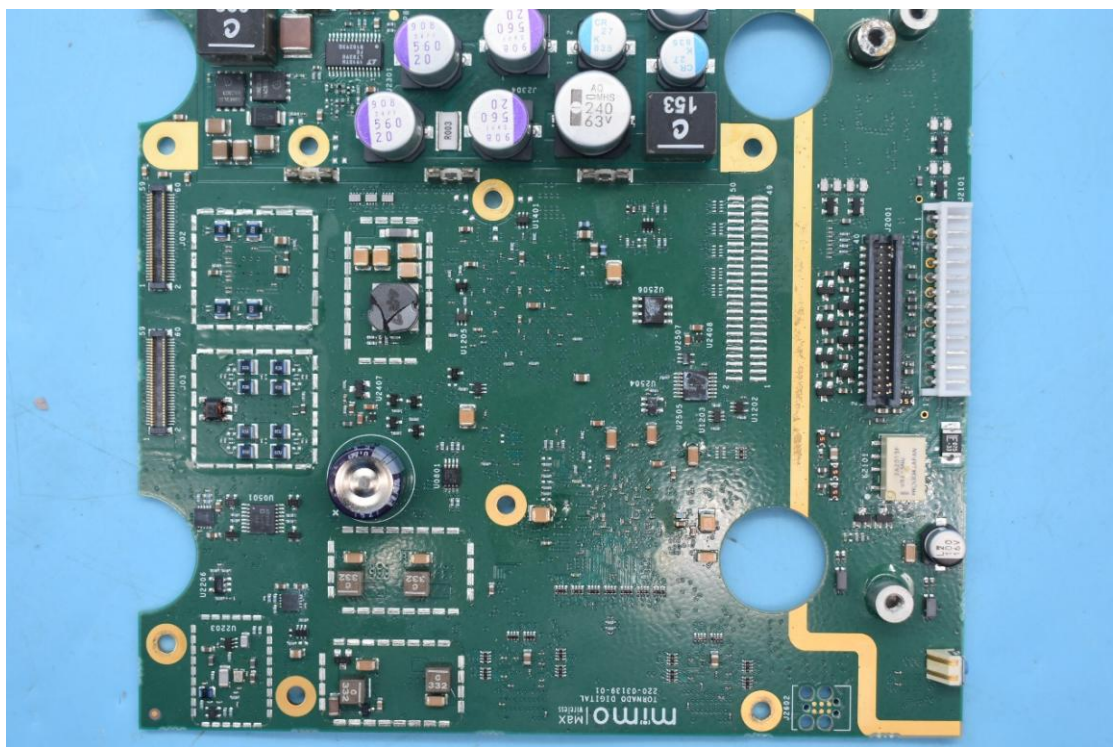

FCC ID: XMK-MMXTRNxB002

Internal Photos

1. EUT uncover view

2. Antenna view