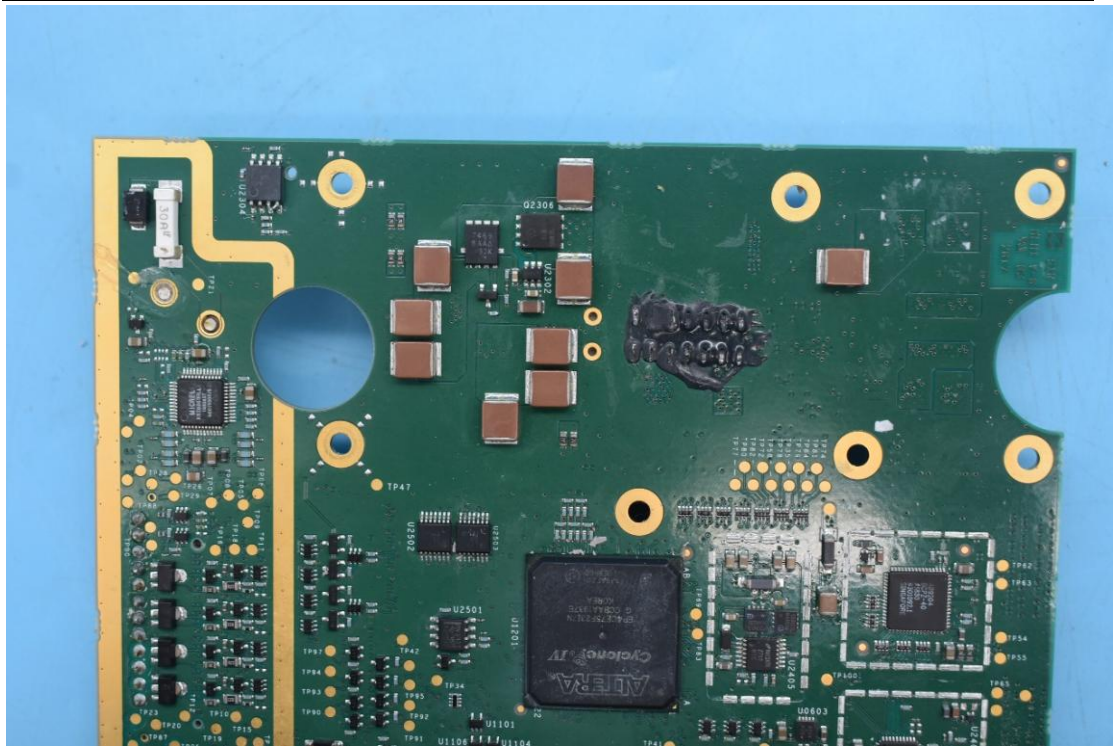

FCC ID: XMK-MMXTRNxB002

Internal Photos

1. EUT uncover view

2. Antenna view