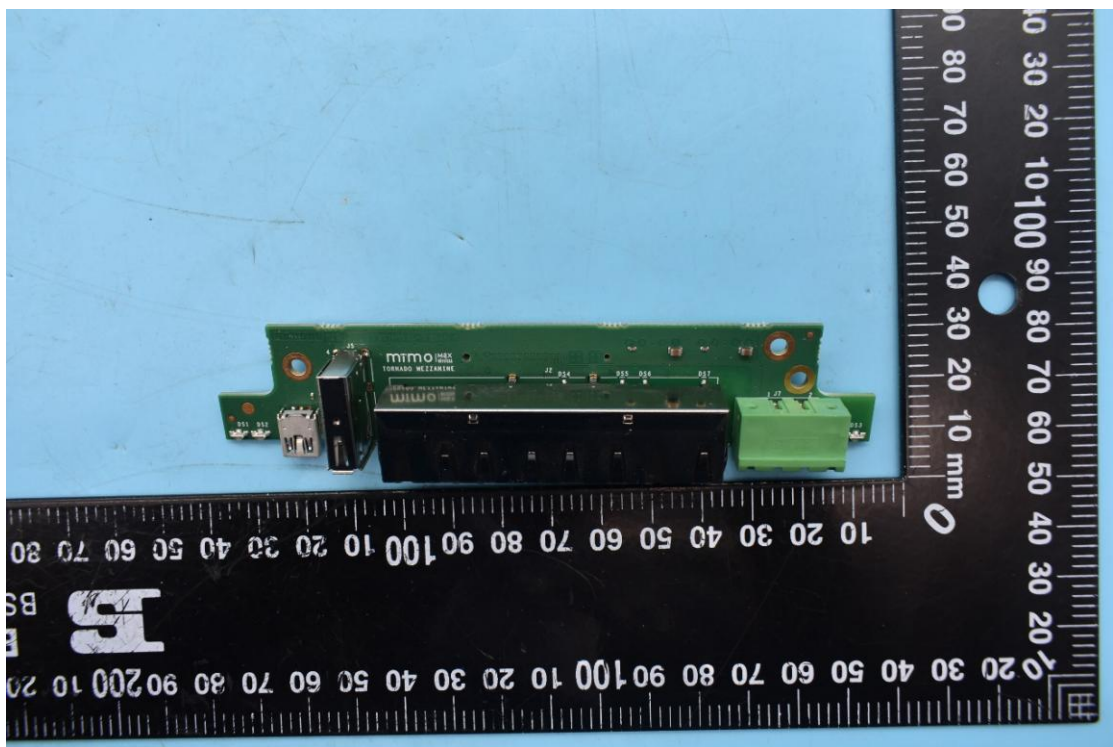

FCC ID: XMK-MMXTRNxB002

Internal Photos

1. EUT uncover view

2. Antenna view