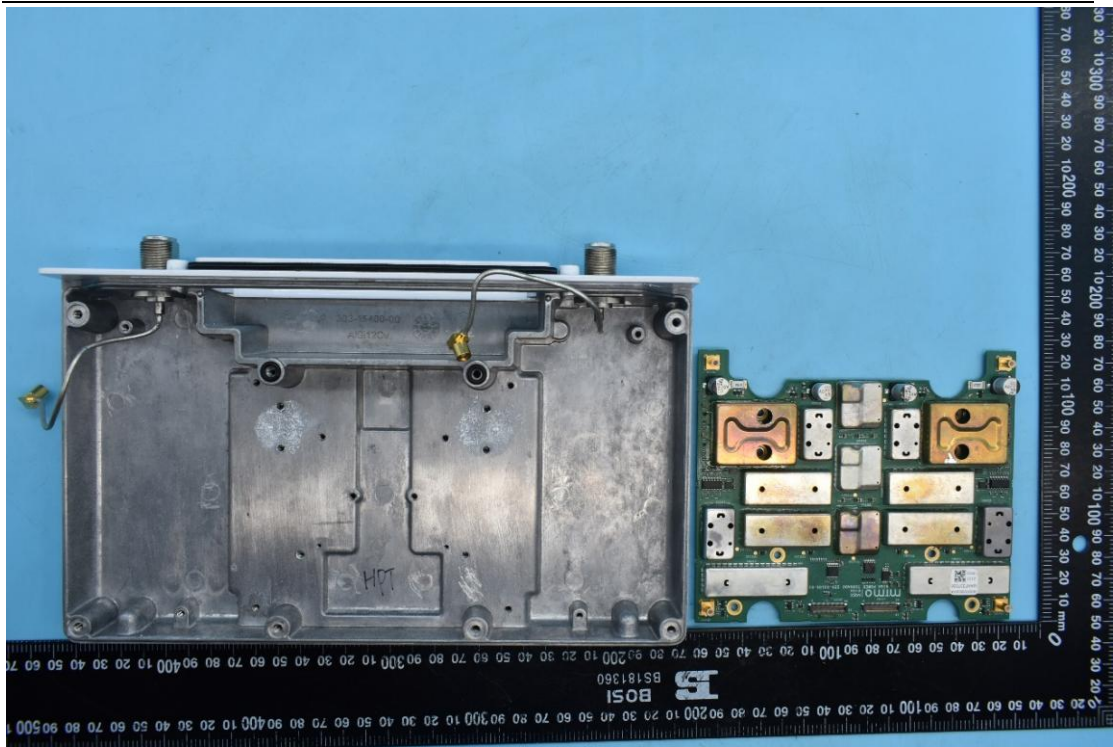

FCC ID: XMK-MMXTRNxB002

Internal Photos

1. EUT uncover view

2. Antenna view