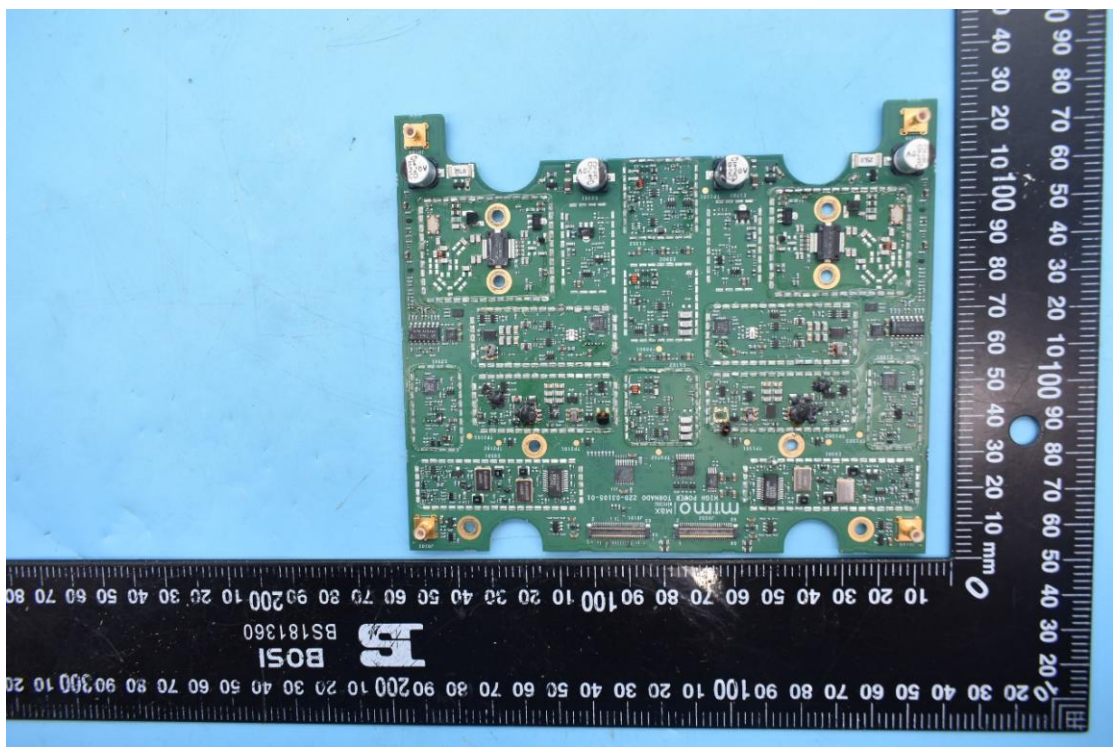

FCC ID: XMK-MMXTRNxB002

Internal Photos

1. EUT uncover view

2. Antenna view