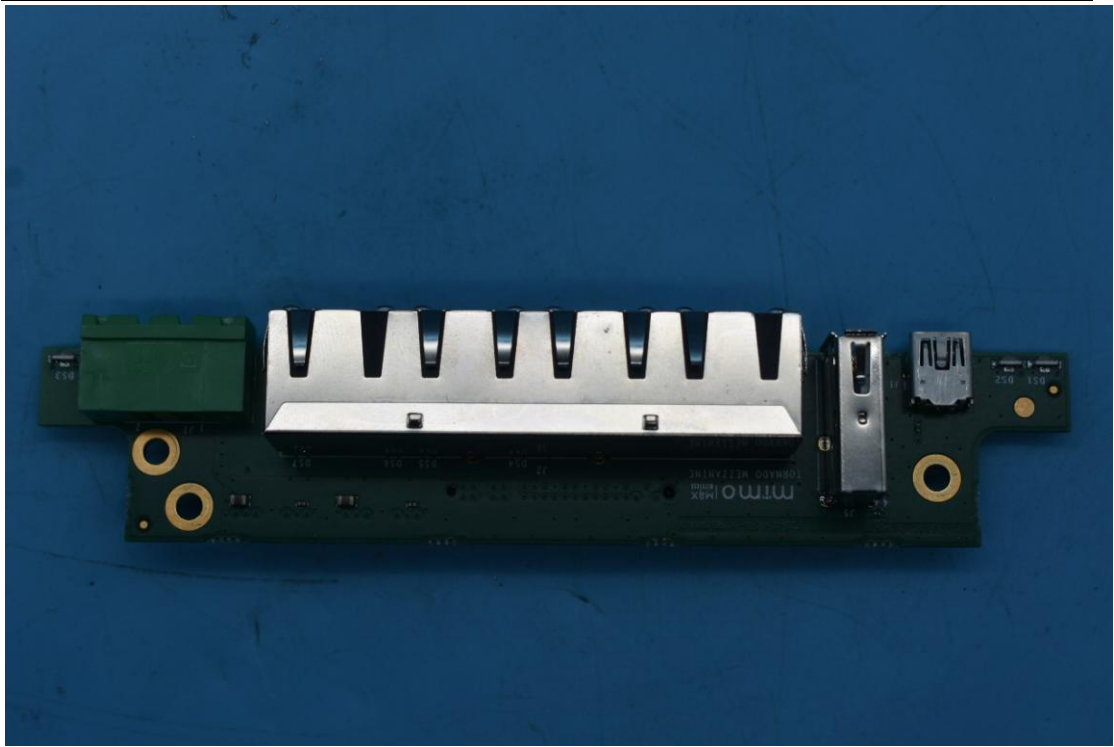

FCC ID: XMK-MMXTRNxB002

Internal Photos

1. EUT uncover view

2. Antenna view