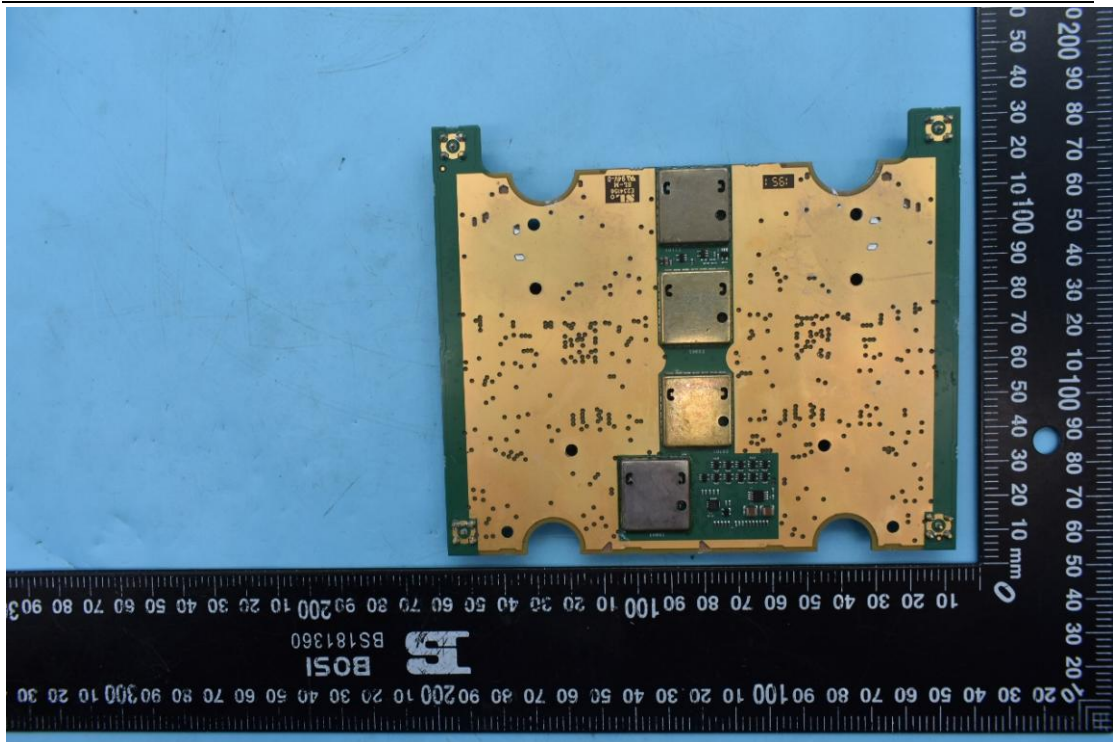

FCC ID: XMK-MMXTRNxB002

Internal Photos

1. EUT uncover view

2. Antenna view