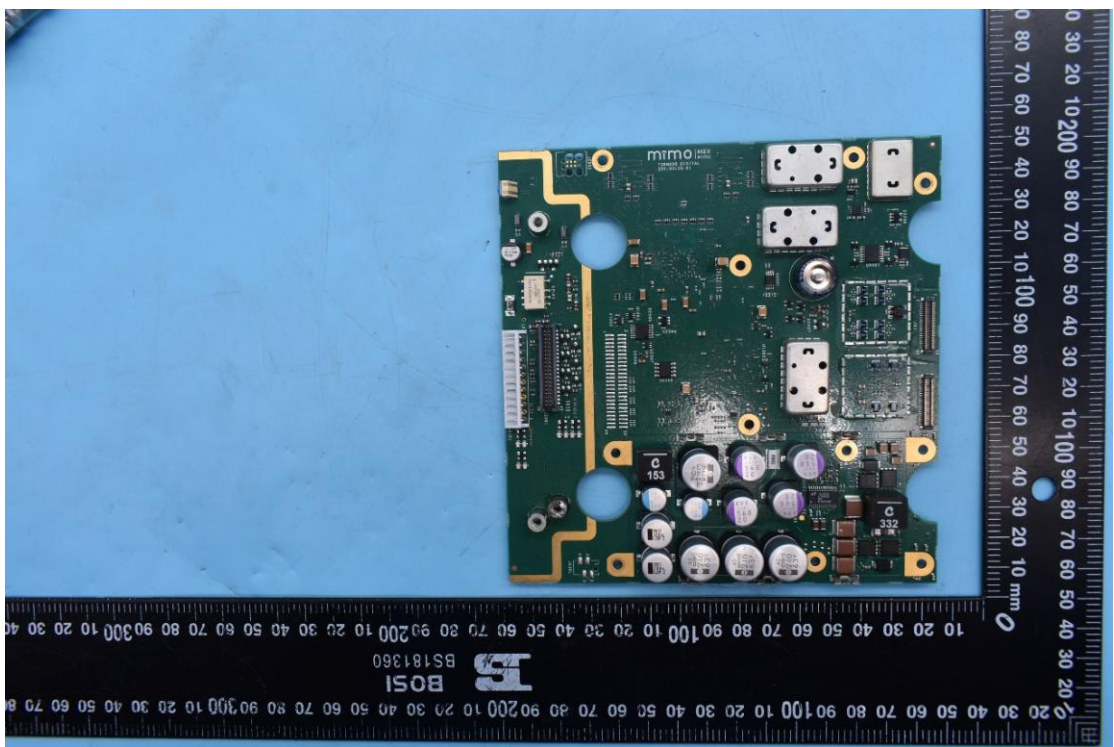

FCC ID: XMK-MMXTRNxB002

Internal Photos

1. EUT uncover view

2. Antenna view