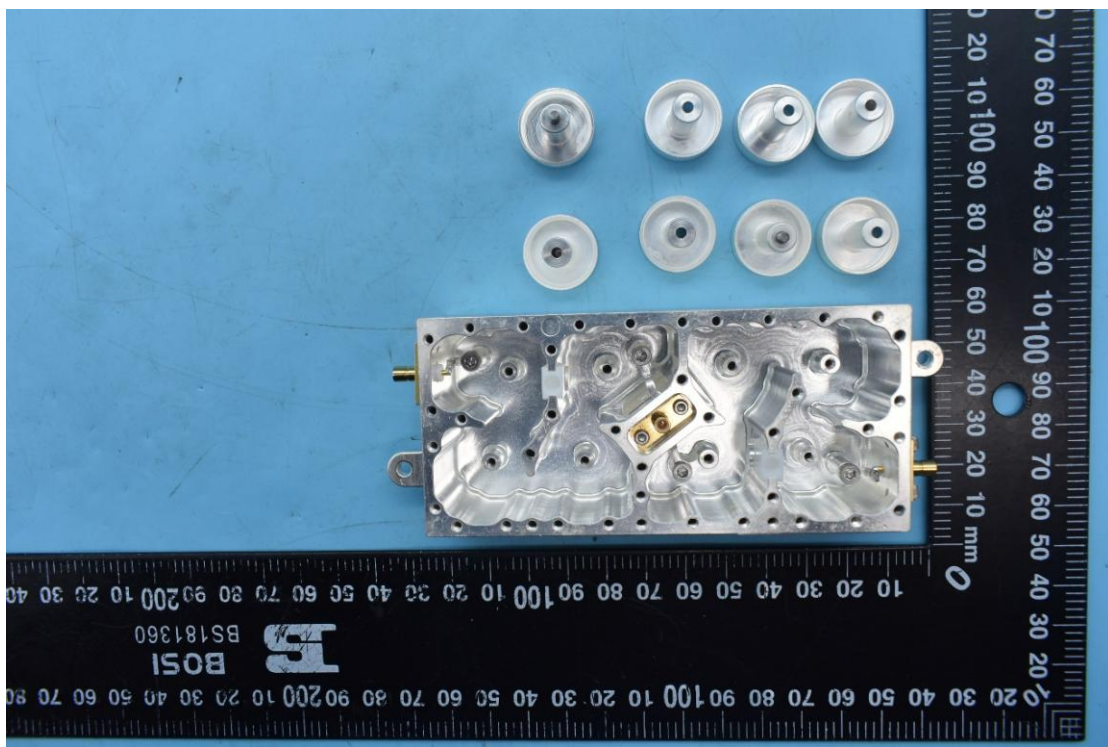

FCC ID: XMK-MMXTRNxB002

Internal Photos

1. EUT uncover view

2. Antenna view