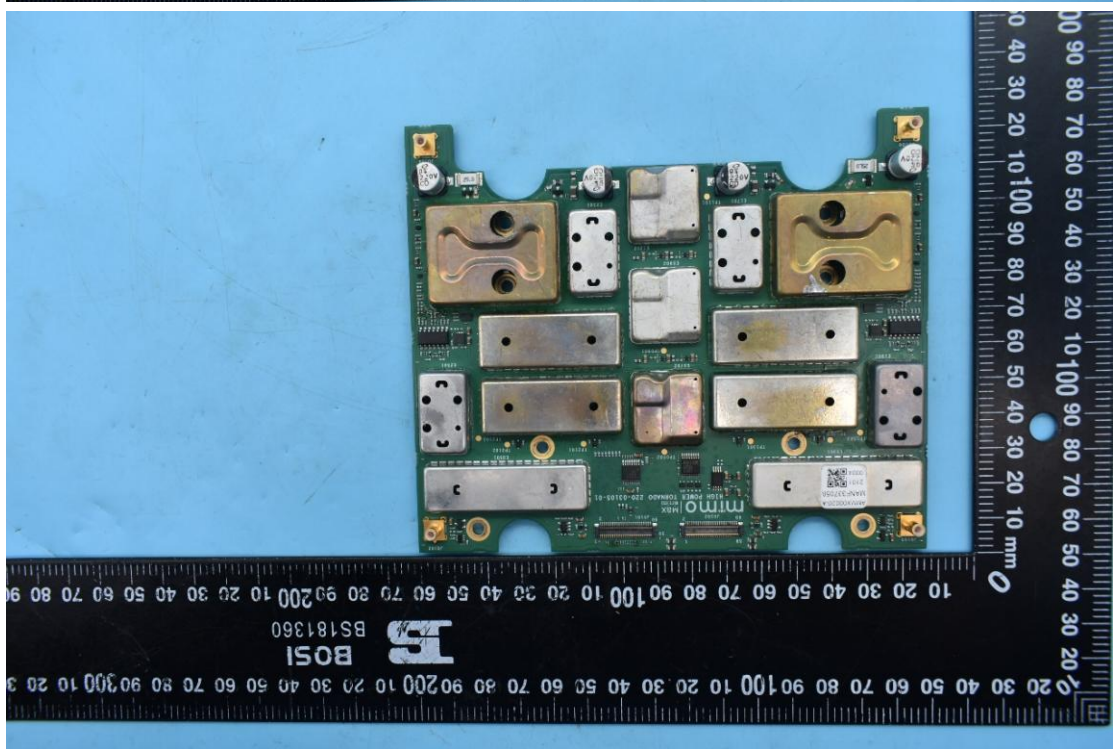

FCC ID: XMK-MMXTRNxB002

Internal Photos

1. EUT uncover view

2. Antenna view