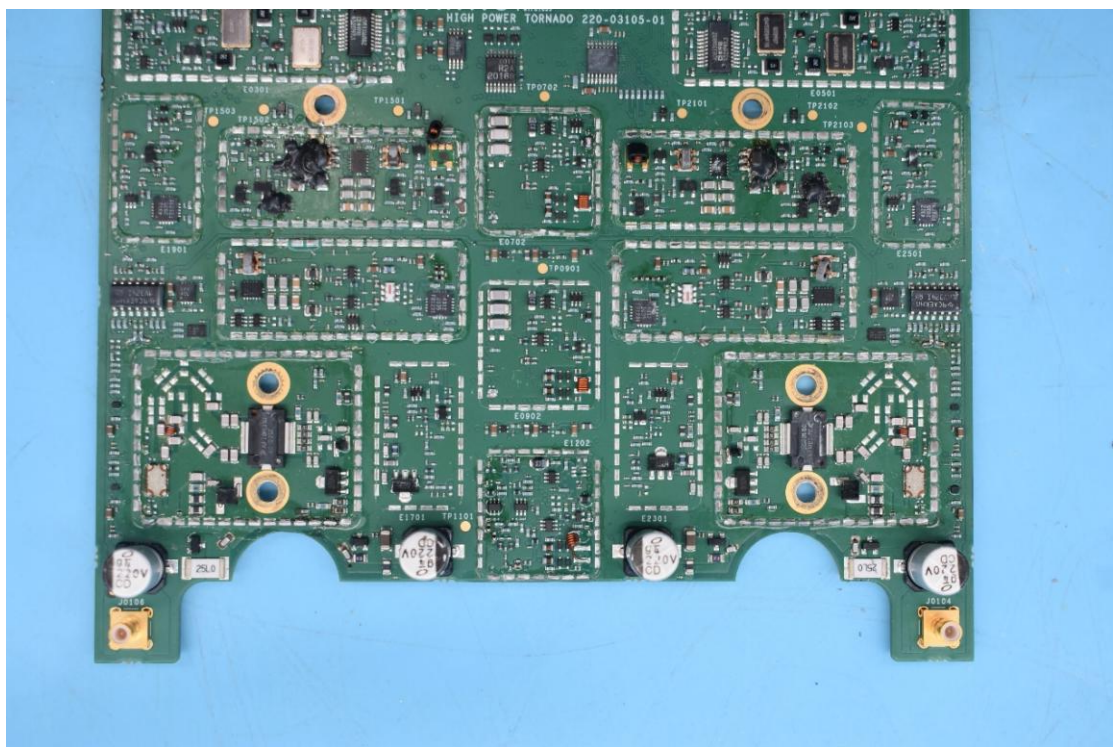

FCC ID: XMK-MMXTRNxB002

Internal Photos

1. EUT uncover view

2. Antenna view