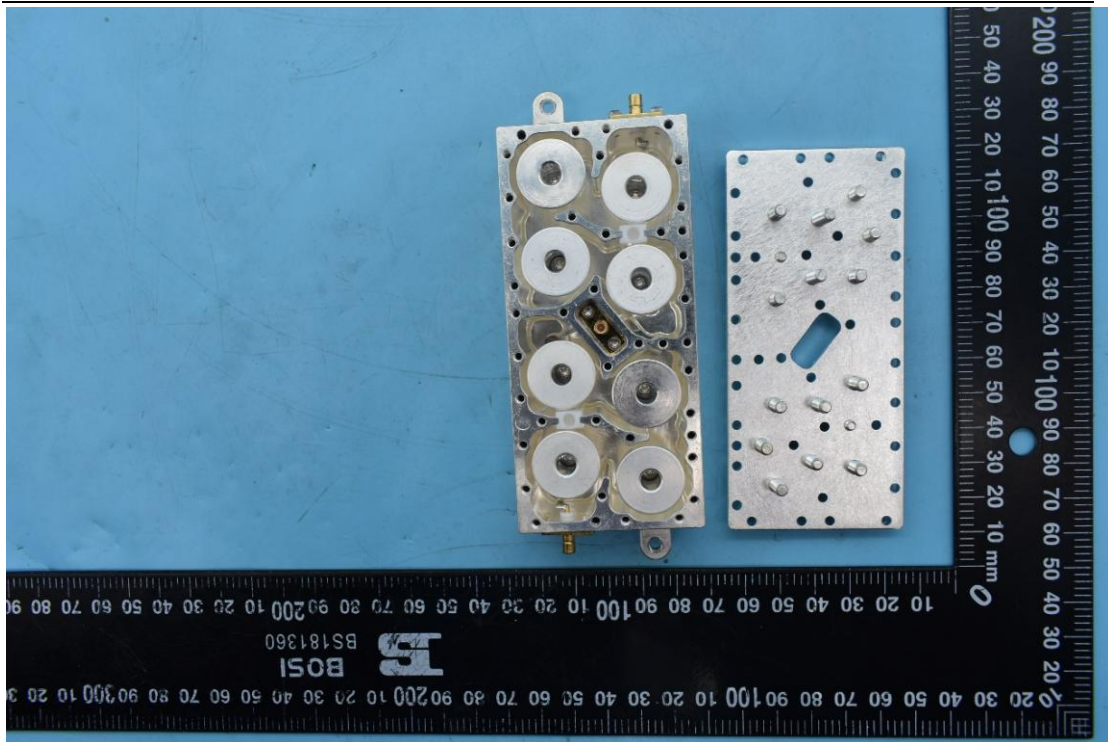

FCC ID: XMK-MMXTRNxB002

Internal Photos

1. EUT uncover view

2. Antenna view