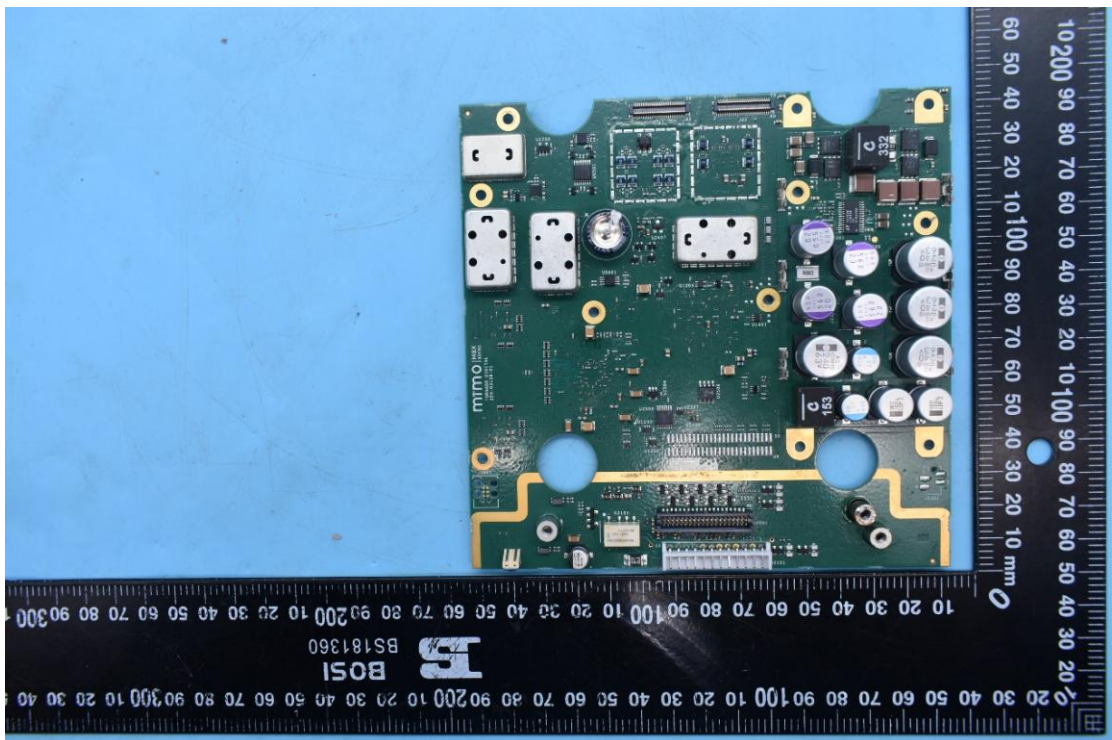

FCC ID: XMK-MMXTRNxB002

Internal Photos

1. EUT uncover view

2. Antenna view