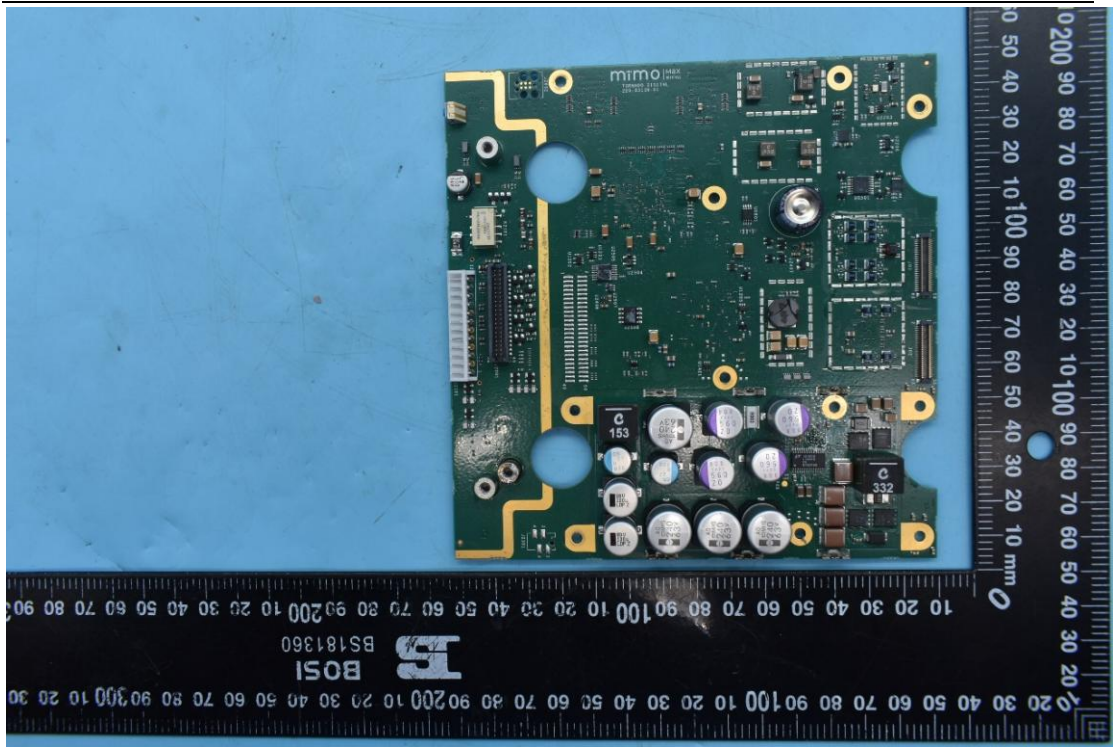

FCC ID: XMK-MMXTRNxB002

Internal Photos

1. EUT uncover view

2. Antenna view