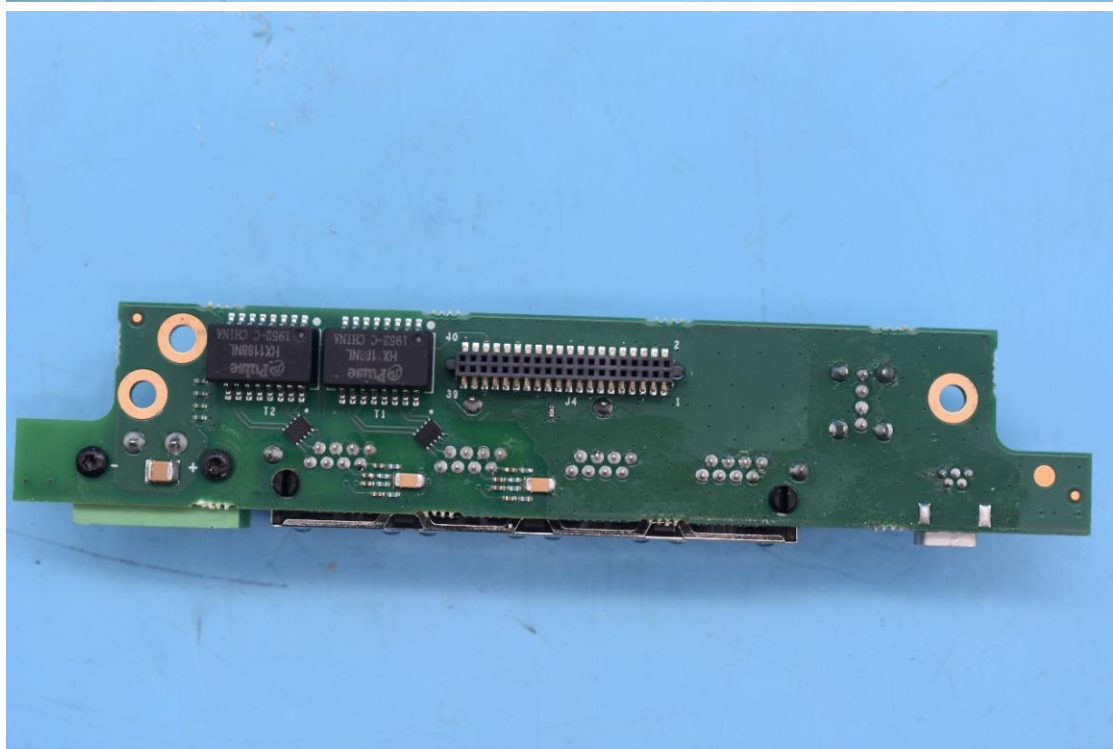

FCC ID: XMK-MMXTRNxB002

Internal Photos

1. EUT uncover view

2. Antenna view