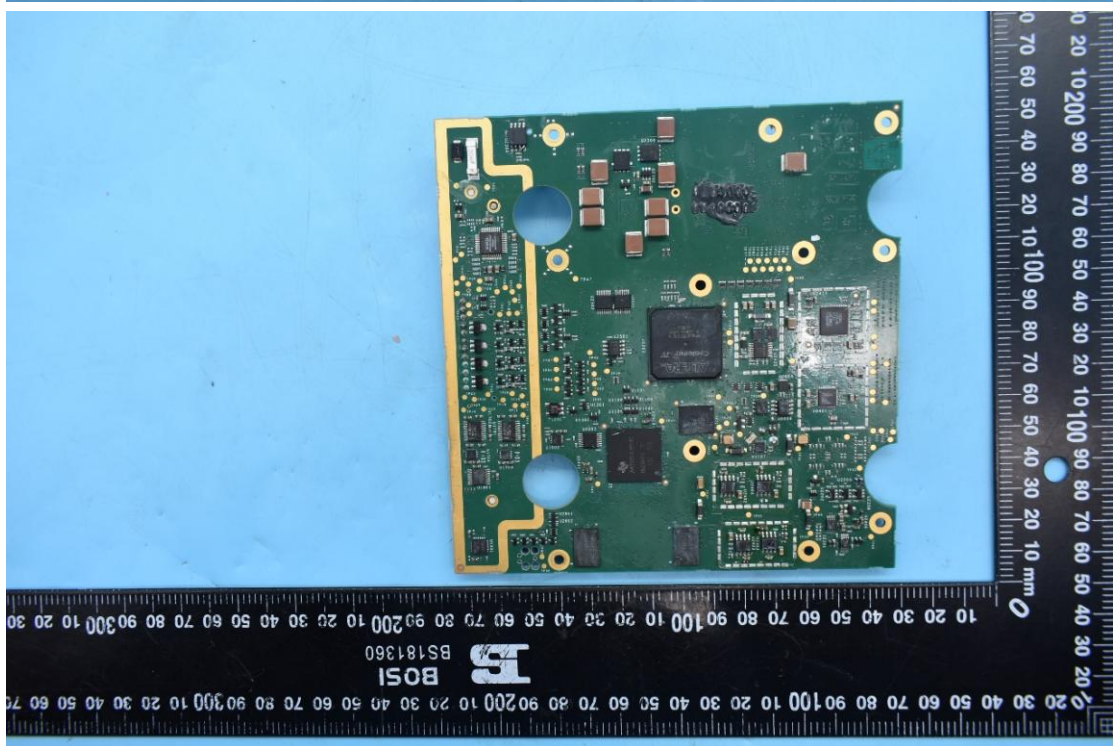

FCC ID: XMK-MMXTRNxB002

Internal Photos

1. EUT uncover view

2. Antenna view