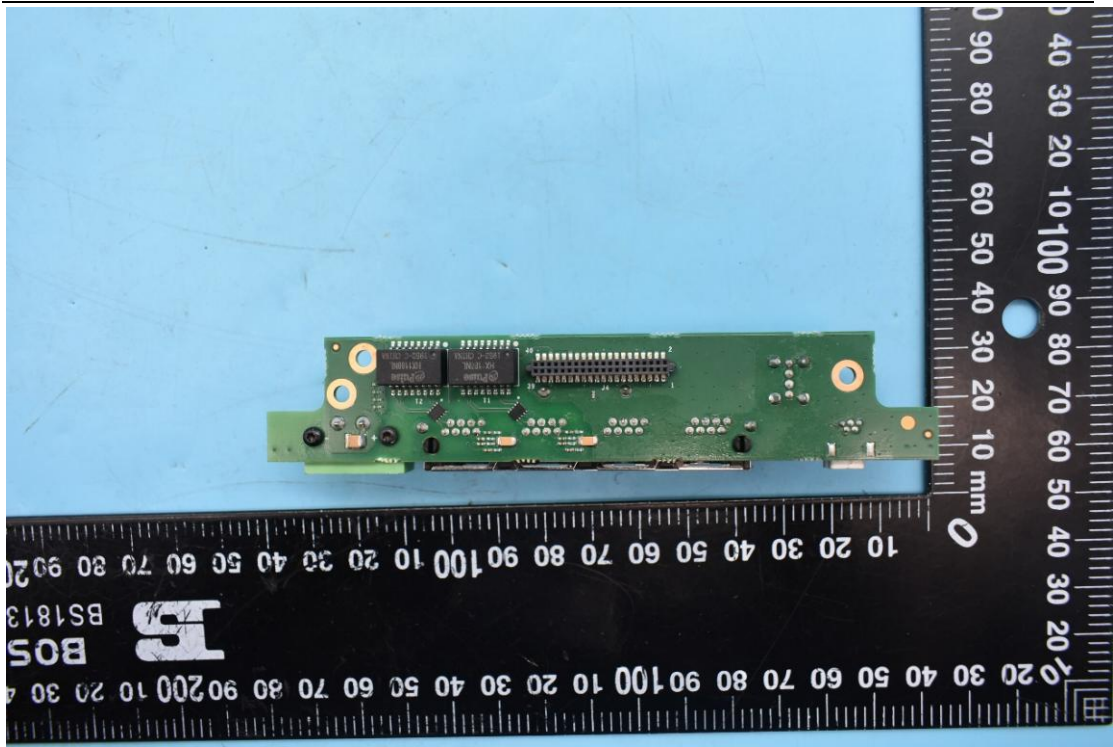

FCC ID: XMK-MMXTRNxB002

Internal Photos

1. EUT uncover view

2. Antenna view