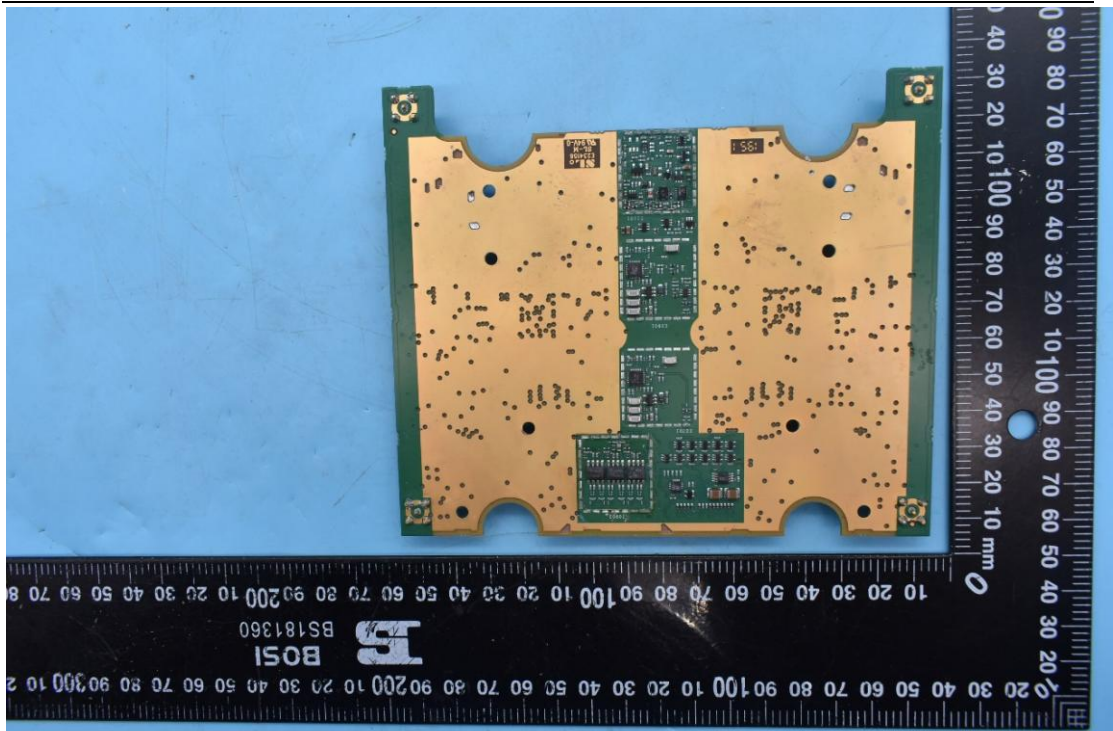

FCC ID: XMK-MMXTRNxB002

Internal Photos

1. EUT uncover view

2. Antenna view