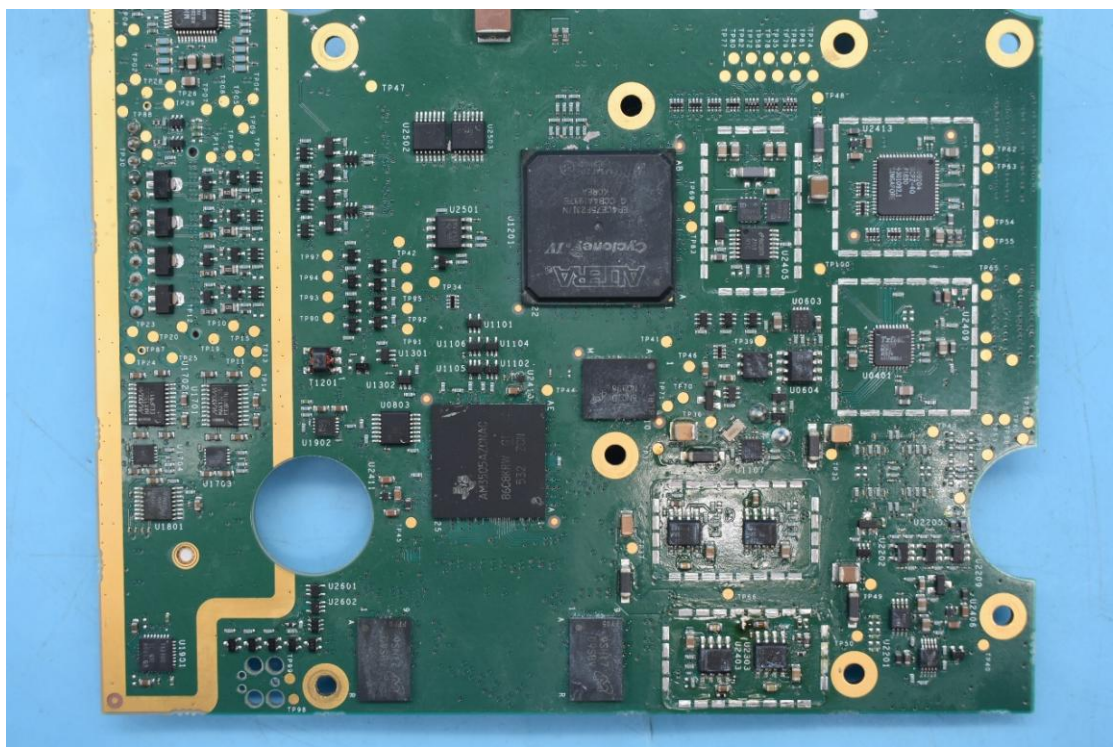

FCC ID: XMK-MMXTRNxB002

Internal Photos

1. EUT uncover view

2. Antenna view