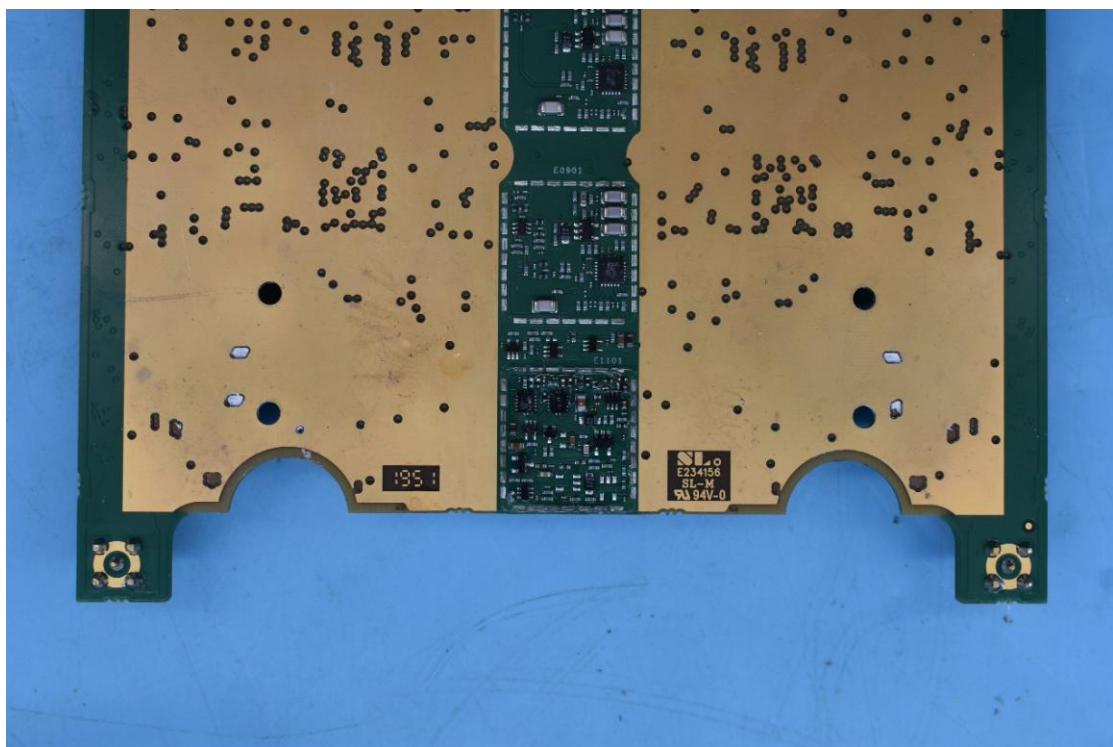

FCC ID: XMK-MMXTRNxB002

Internal Photos

1. EUT uncover view

2. Antenna view