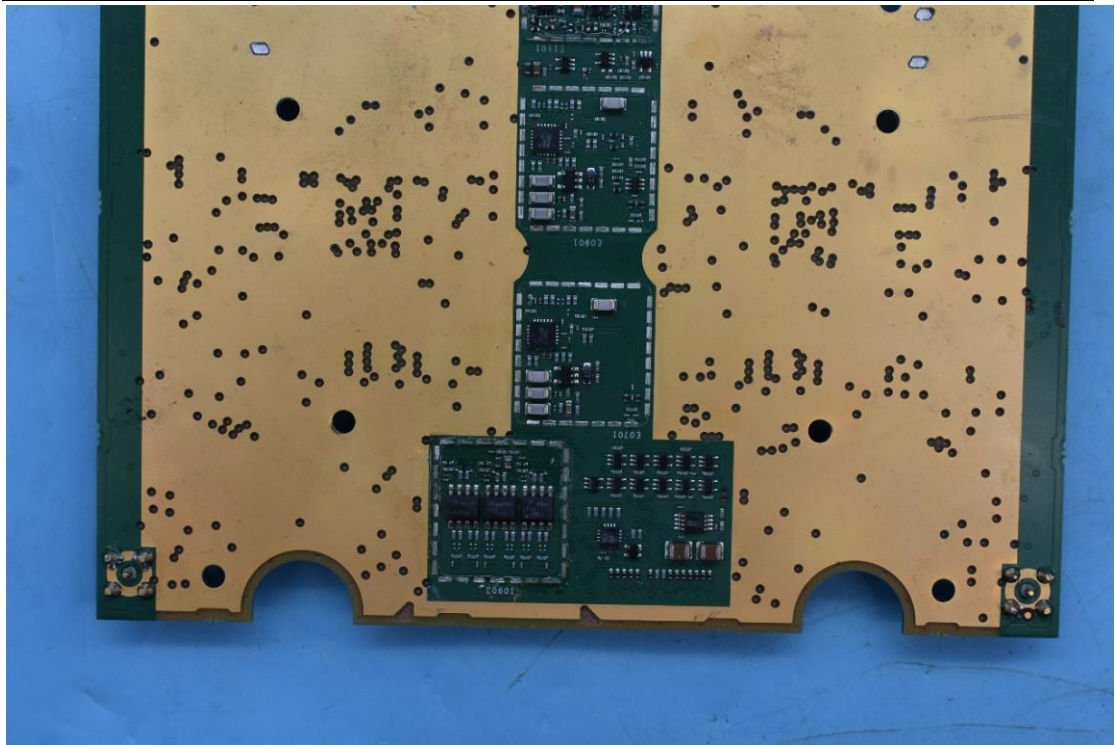

FCC ID: XMK-MMXTRNxB002

Internal Photos

1. EUT uncover view

2. Antenna view