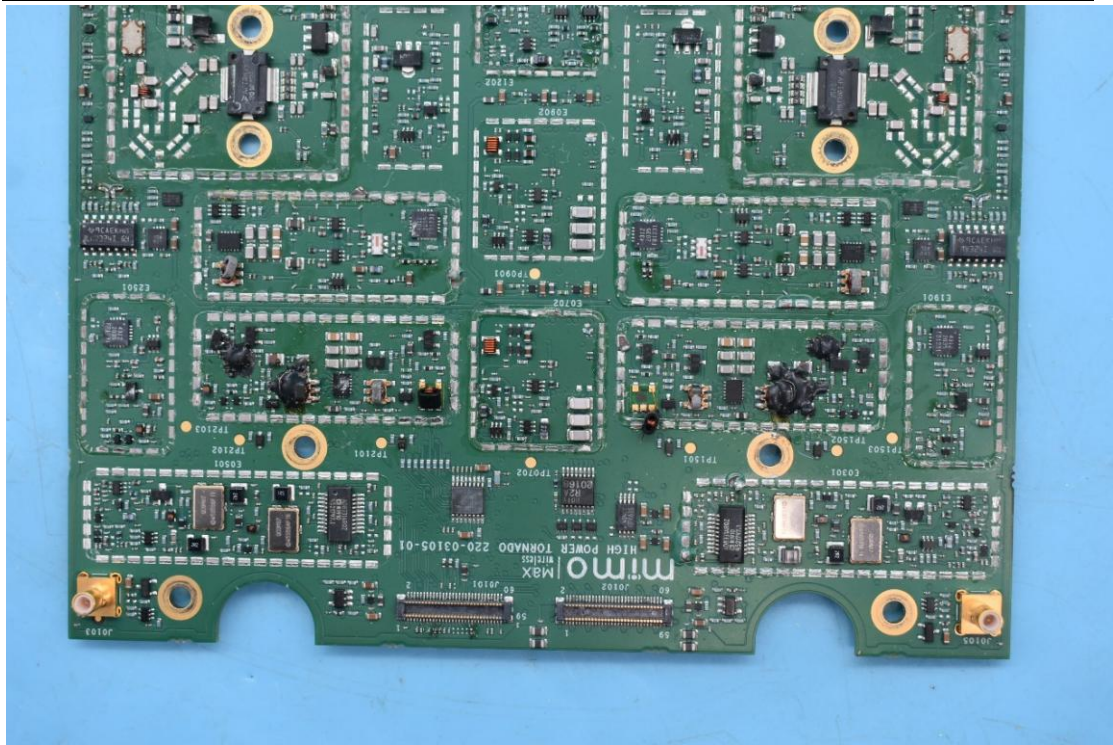

FCC ID: XMK-MMXTRNxB002

Internal Photos

1. EUT uncover view

2. Antenna view