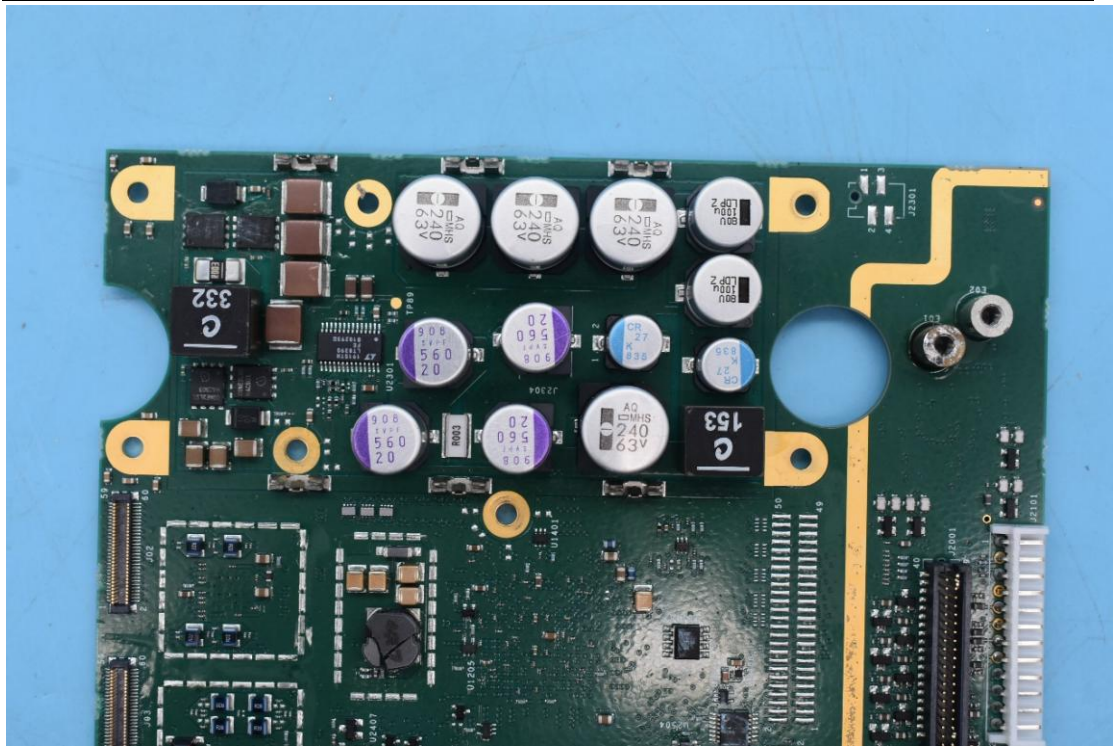

FCC ID: XMK-MMXTRNxB002

Internal Photos

1. EUT uncover view

2. Antenna view