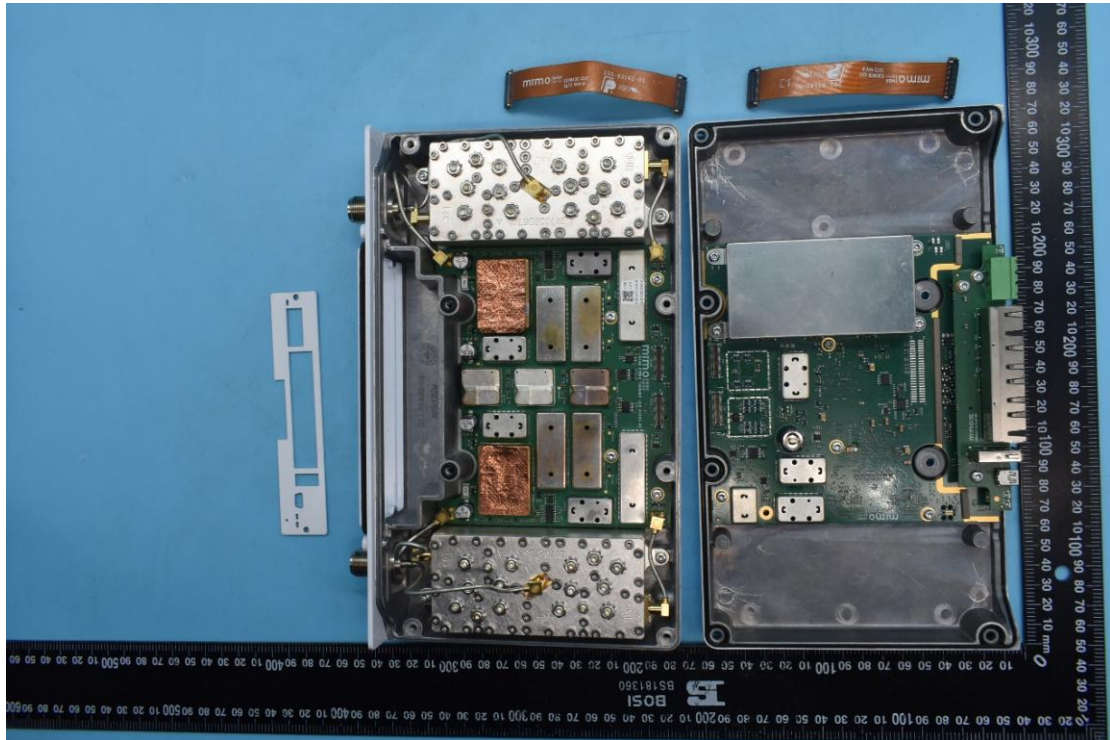

FCC ID: XMK-MMXTRNxB002

Internal Photos

1. EUT uncover view

2. Antenna view