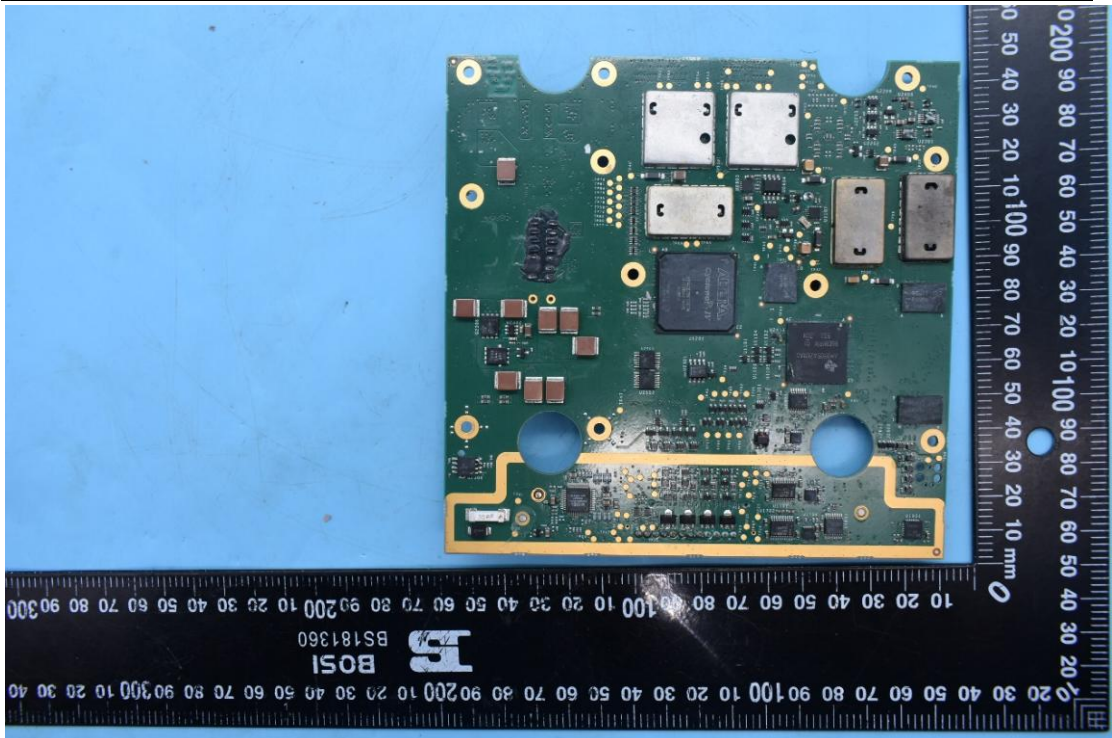

FCC ID: XMK-MMXTRNxB002

Internal Photos

1. EUT uncover view

2. Antenna view