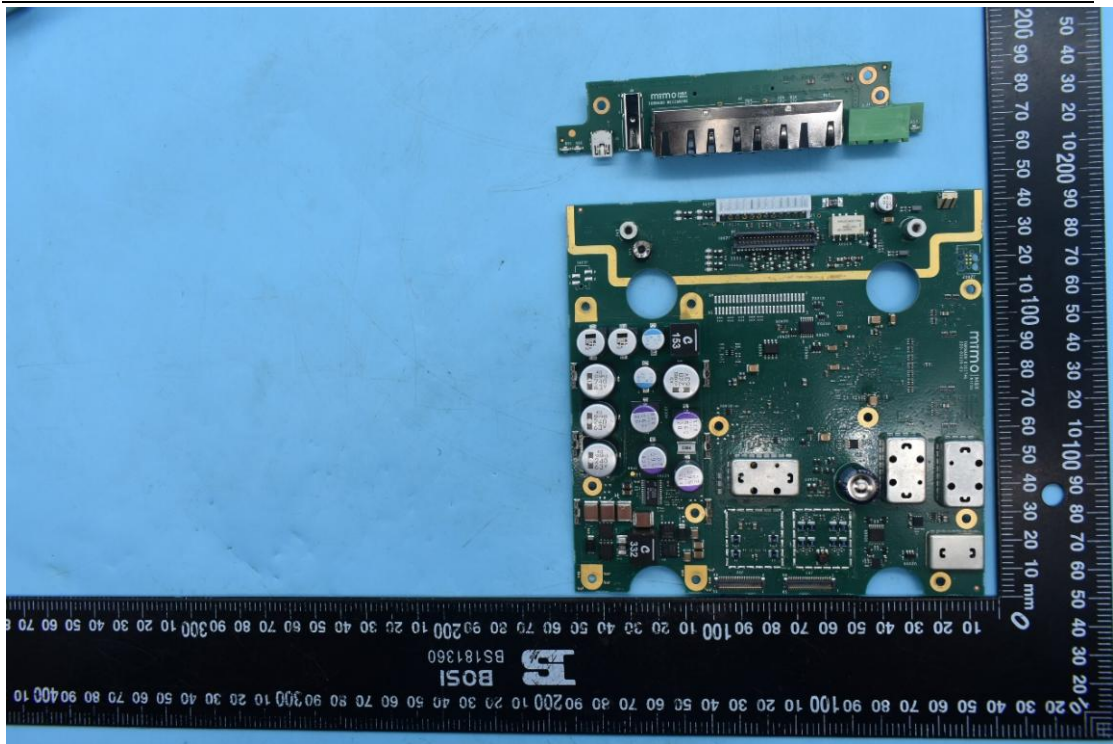

FCC ID: XMK-MMXTRNxB002

Internal Photos

1. EUT uncover view

2. Antenna view