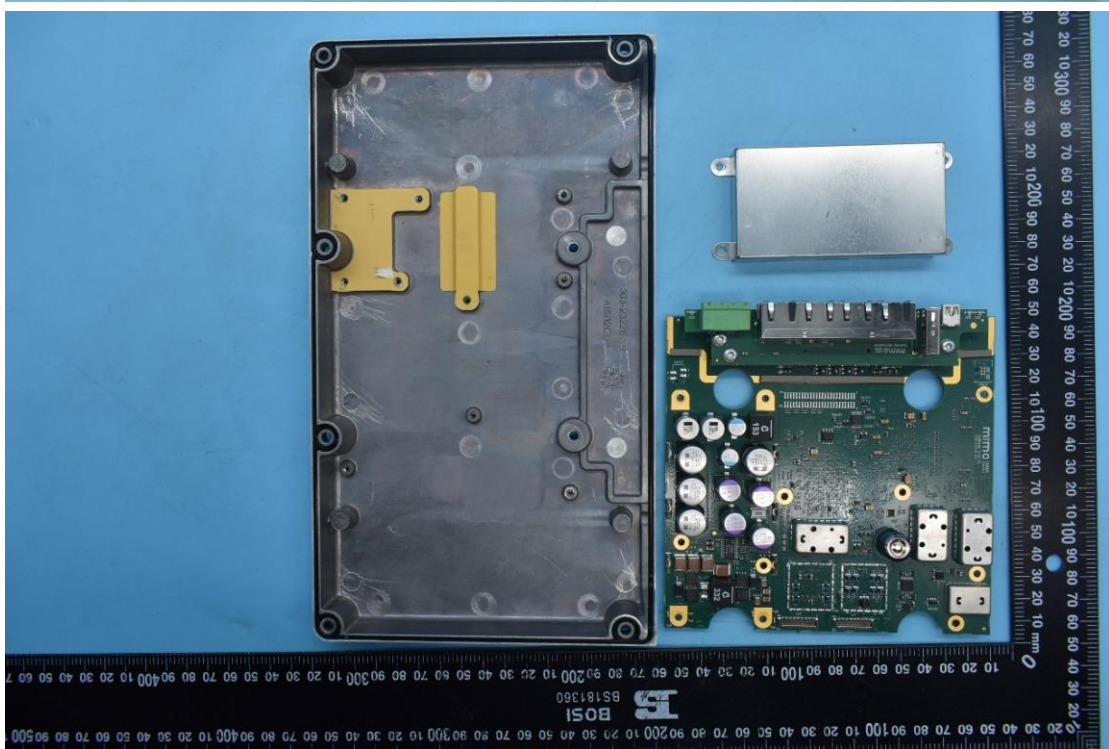

FCC ID: XMK-MMXTRNxB002

Internal Photos

1. EUT uncover view

2. Antenna view