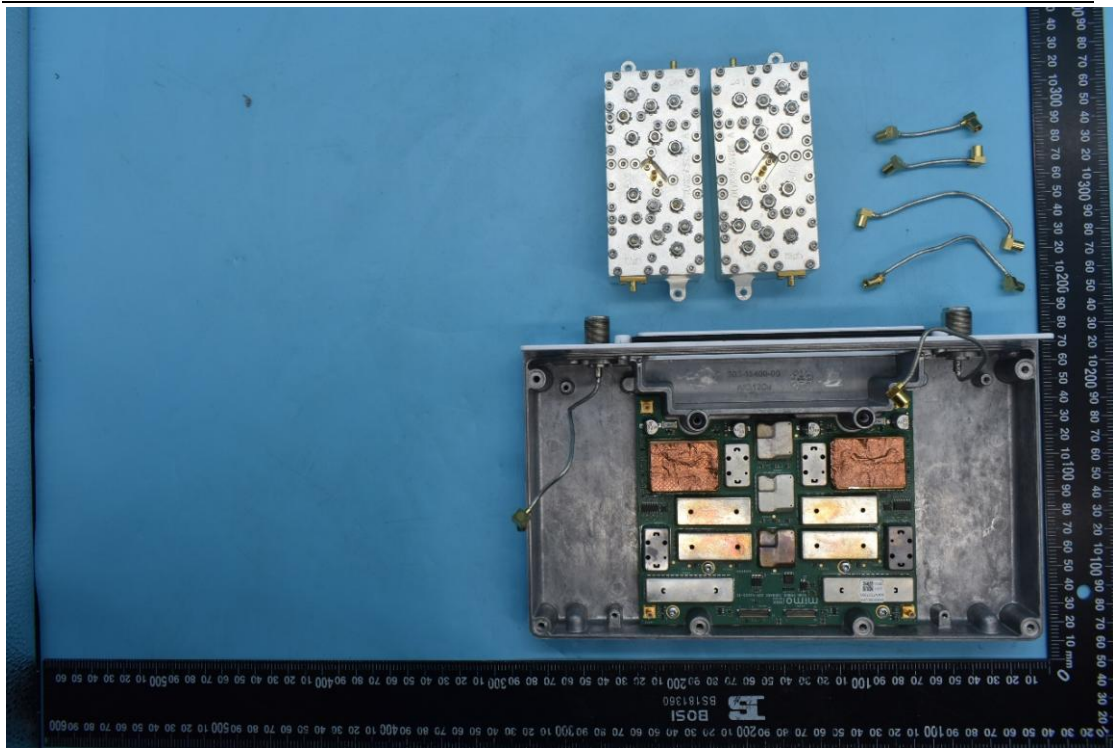

FCC ID: XMK-MMXTRNxB002

Internal Photos

1. EUT uncover view

2. Antenna view