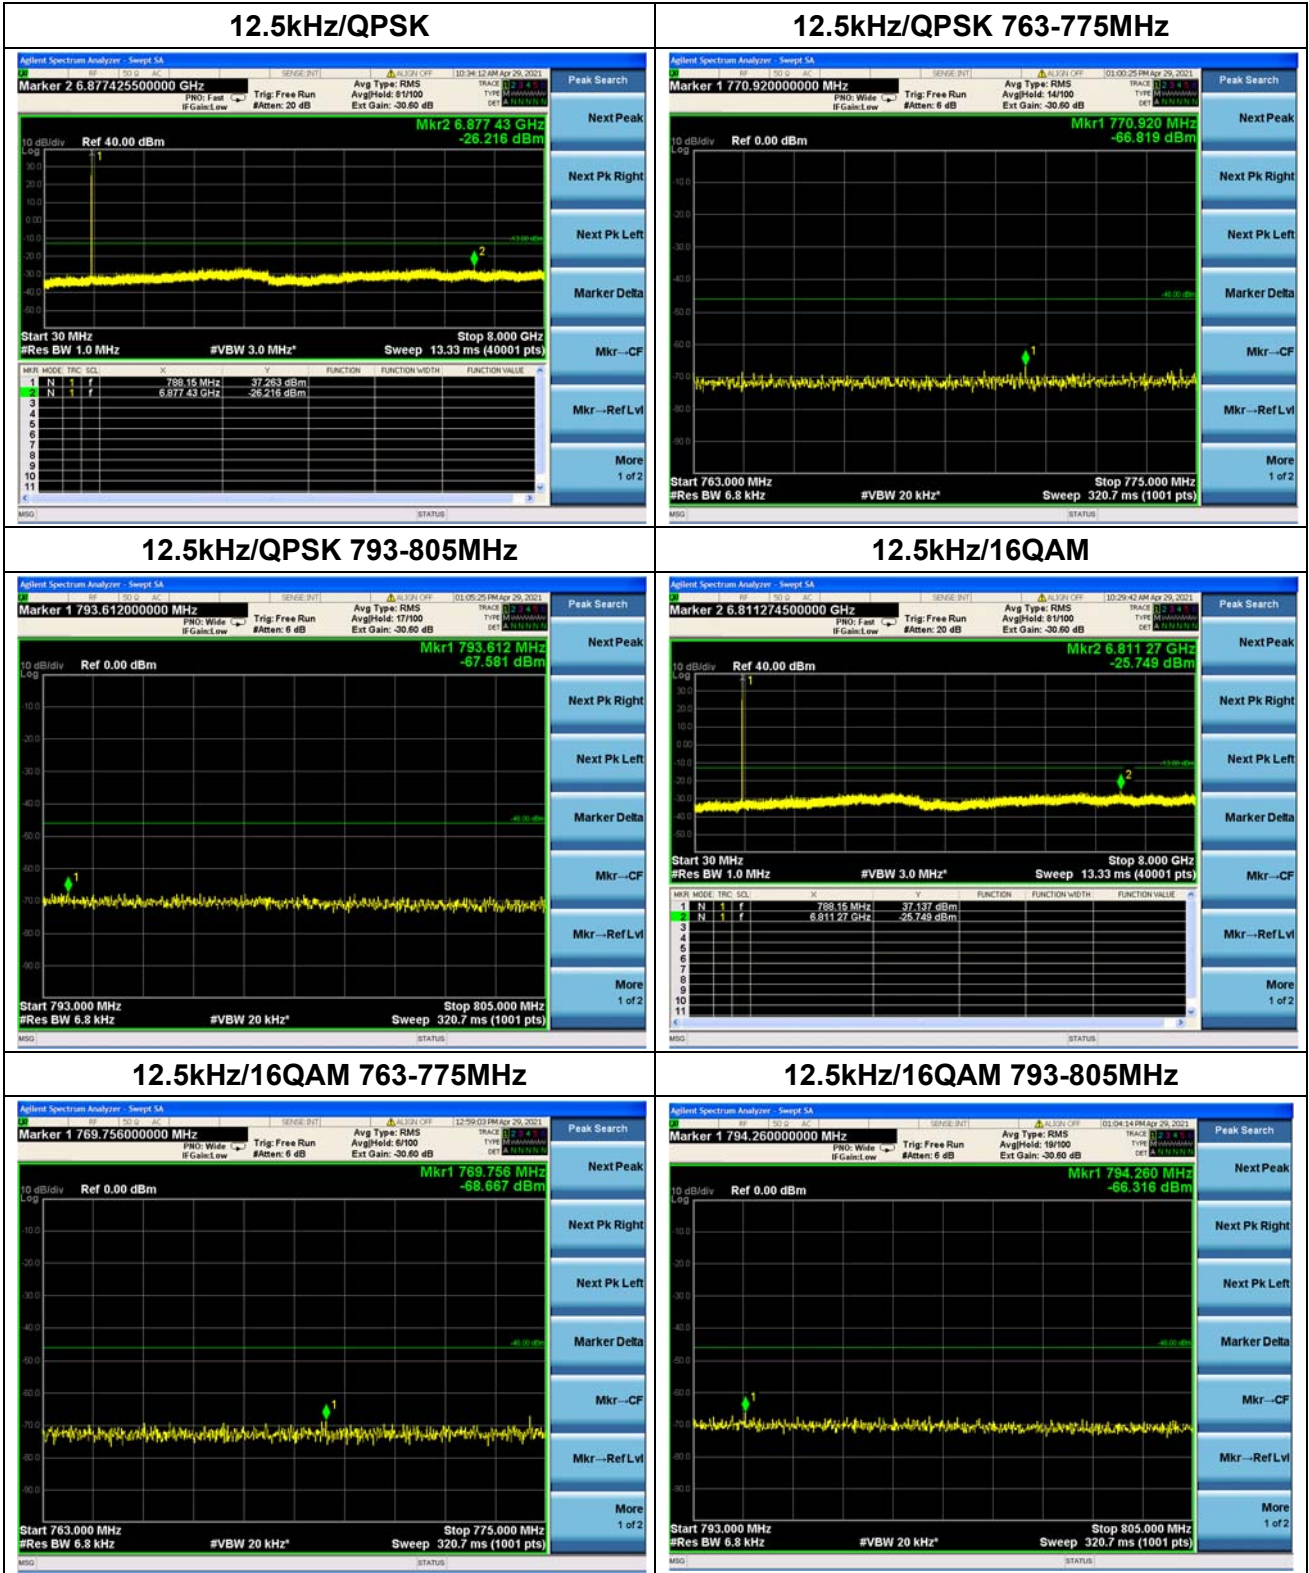

Nominal Frequency: 787.950 MHz Tx Port: Channel H

Nominal Frequency: 787.950 MHz Tx Port: Channel V

Attach pictures of close span spectrum with 30KHz RBW here:

Nominal Frequency: 757.050 MHz Tx Port: Channel H

Nominal Frequency: 757.050 MHz Tx Port: Channel V

Nominal Frequency: 787.950 MHz Tx Port: Channel H