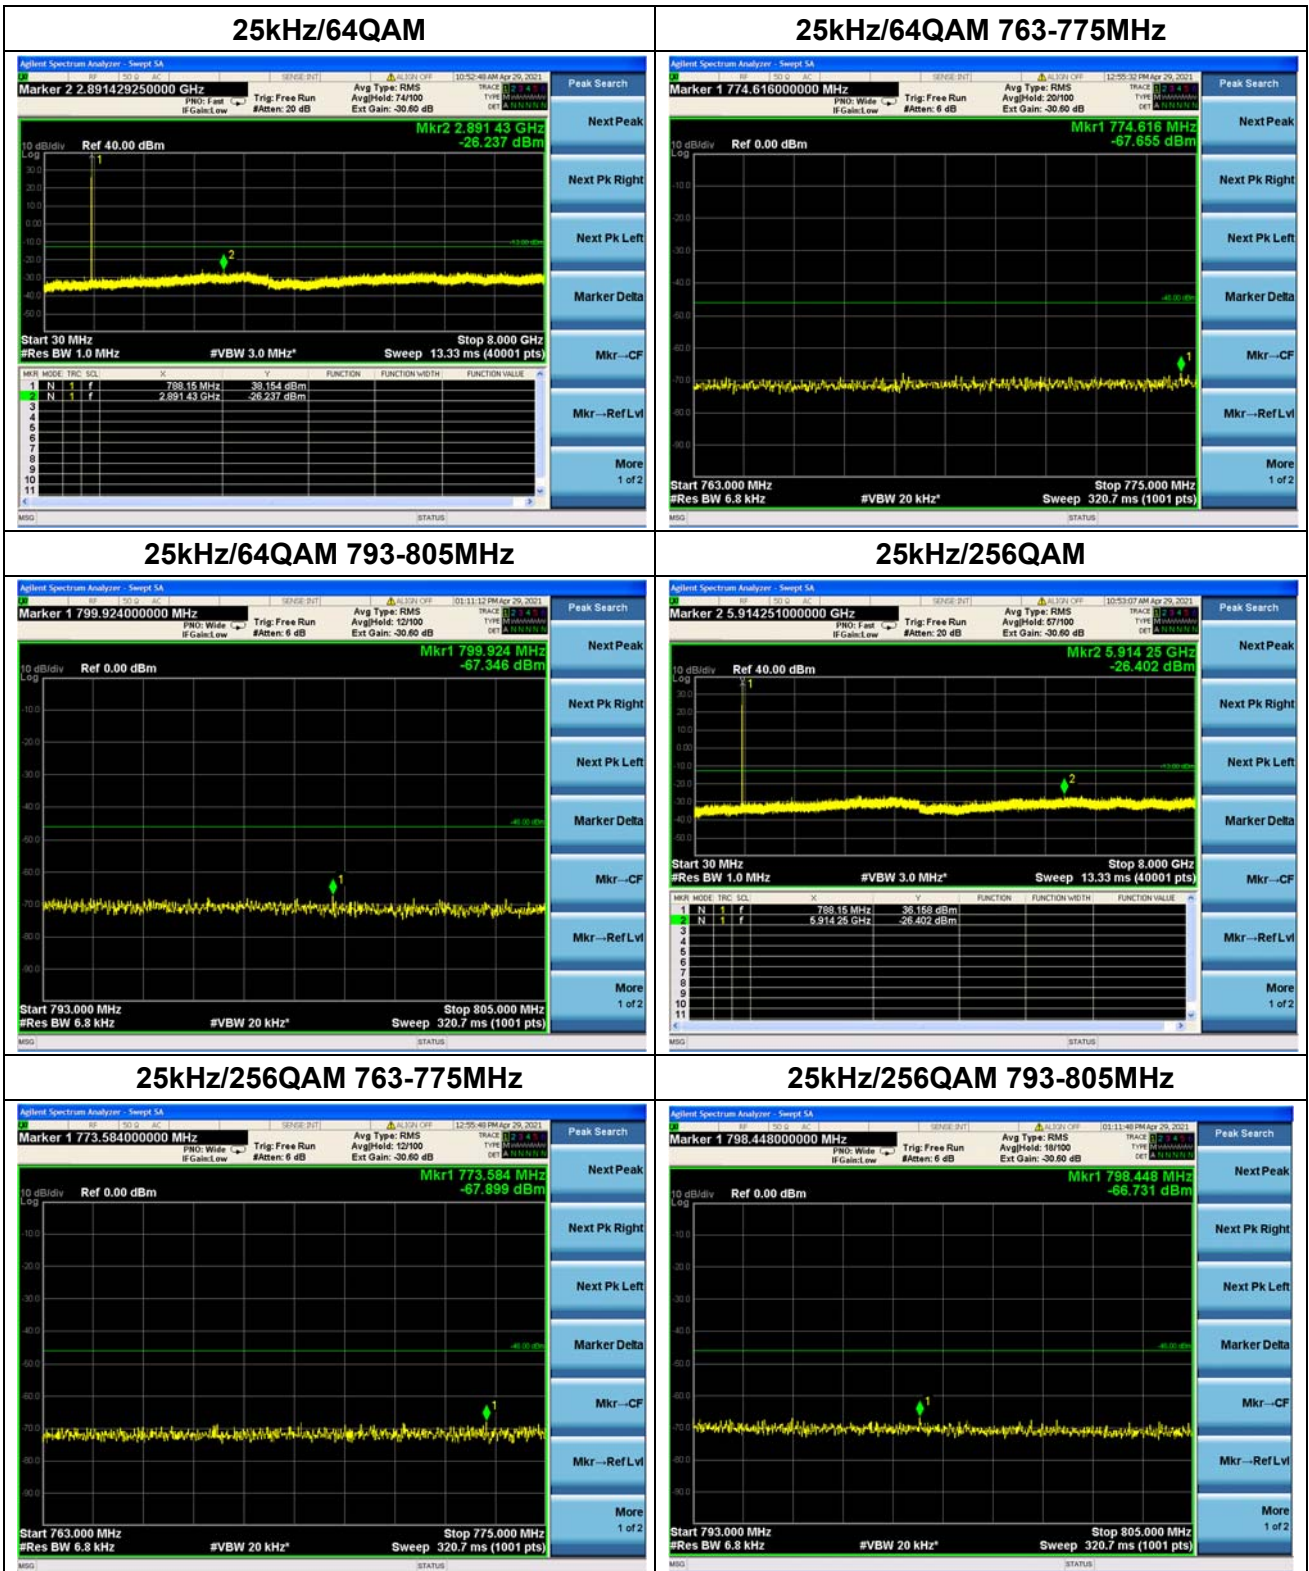

Nominal Frequency: 787.950 MHz Tx Port: Channel H

Nominal Frequency: 787.950 MHz Tx Port: Channel V

Attach pictures of close span spectrum with 30KHz RBW here:

Nominal Frequency: 757.050 MHz Tx Port: Channel H

Nominal Frequency: 757.050 MHz Tx Port: Channel V

Nominal Frequency: 787.950 MHz Tx Port: Channel H