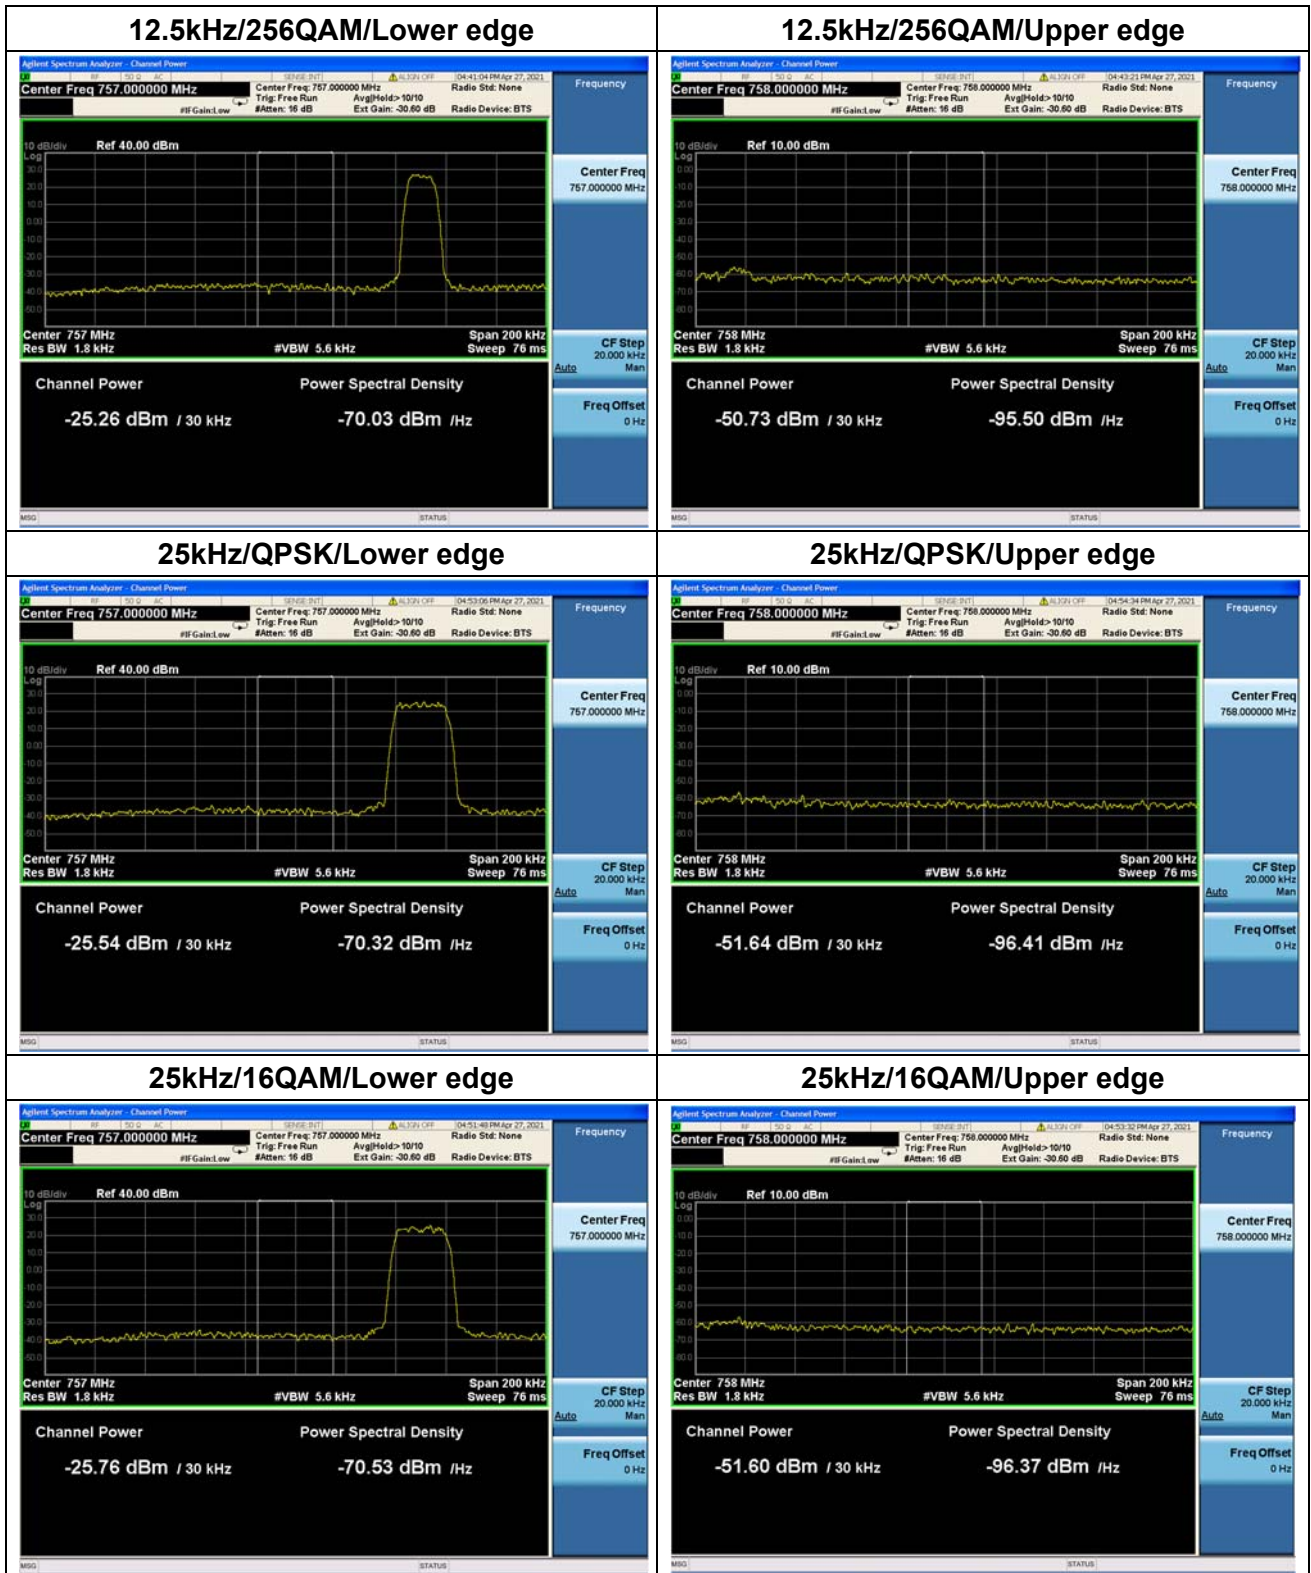

Nominal Frequency: 787.950 MHz Tx Port: Channel H

Nominal Frequency: 787.950 MHz Tx Port: Channel V

Attach pictures of close span spectrum with 30KHz RBW here:

Nominal Frequency: 757.050 MHz Tx Port: Channel H

Nominal Frequency: 757.050 MHz Tx Port: Channel V

Nominal Frequency: 787.950 MHz Tx Port: Channel H