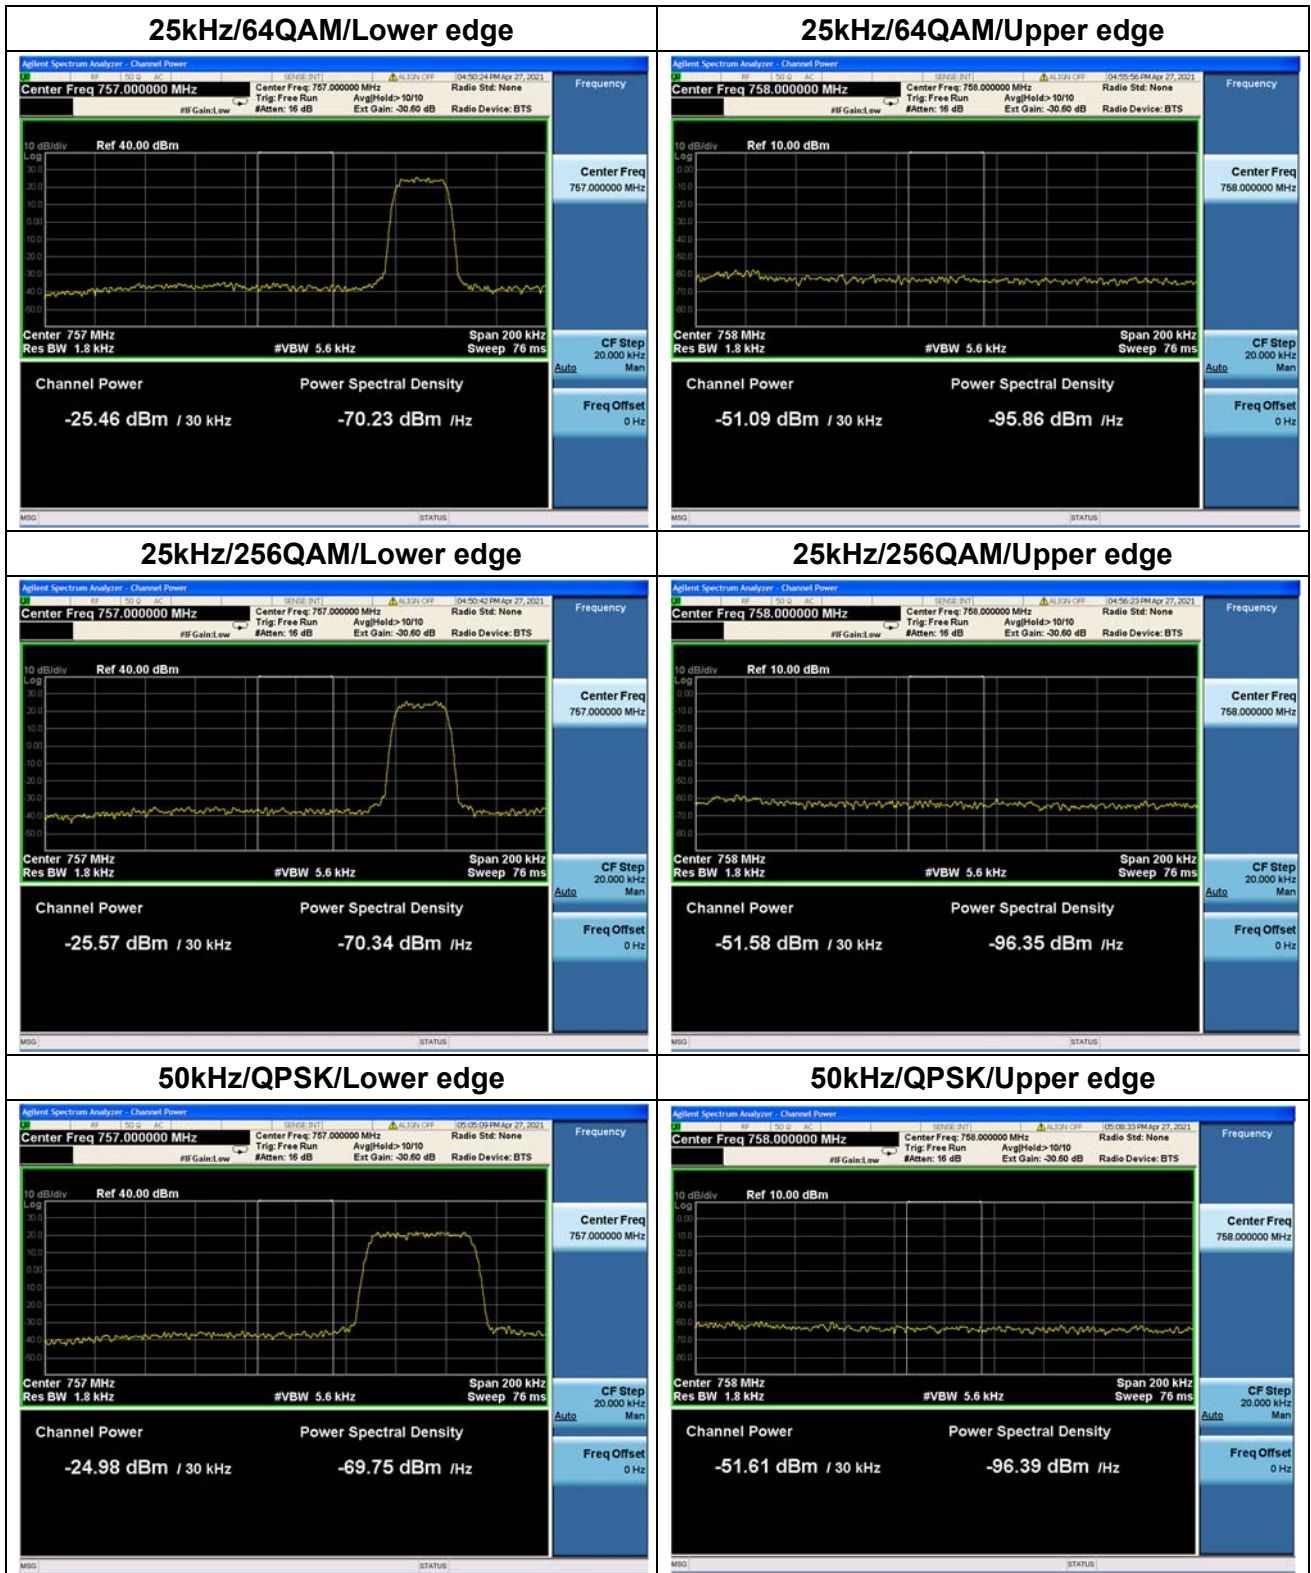

Nominal Frequency: 787.950 MHz Tx Port: Channel H

Nominal Frequency: 787.950 MHz Tx Port: Channel V

Attach pictures of close span spectrum with 30KHz RBW here:

Nominal Frequency: 757.050 MHz Tx Port: Channel H

Nominal Frequency: 757.050 MHz Tx Port: Channel V

Nominal Frequency: 787.950 MHz Tx Port: Channel H