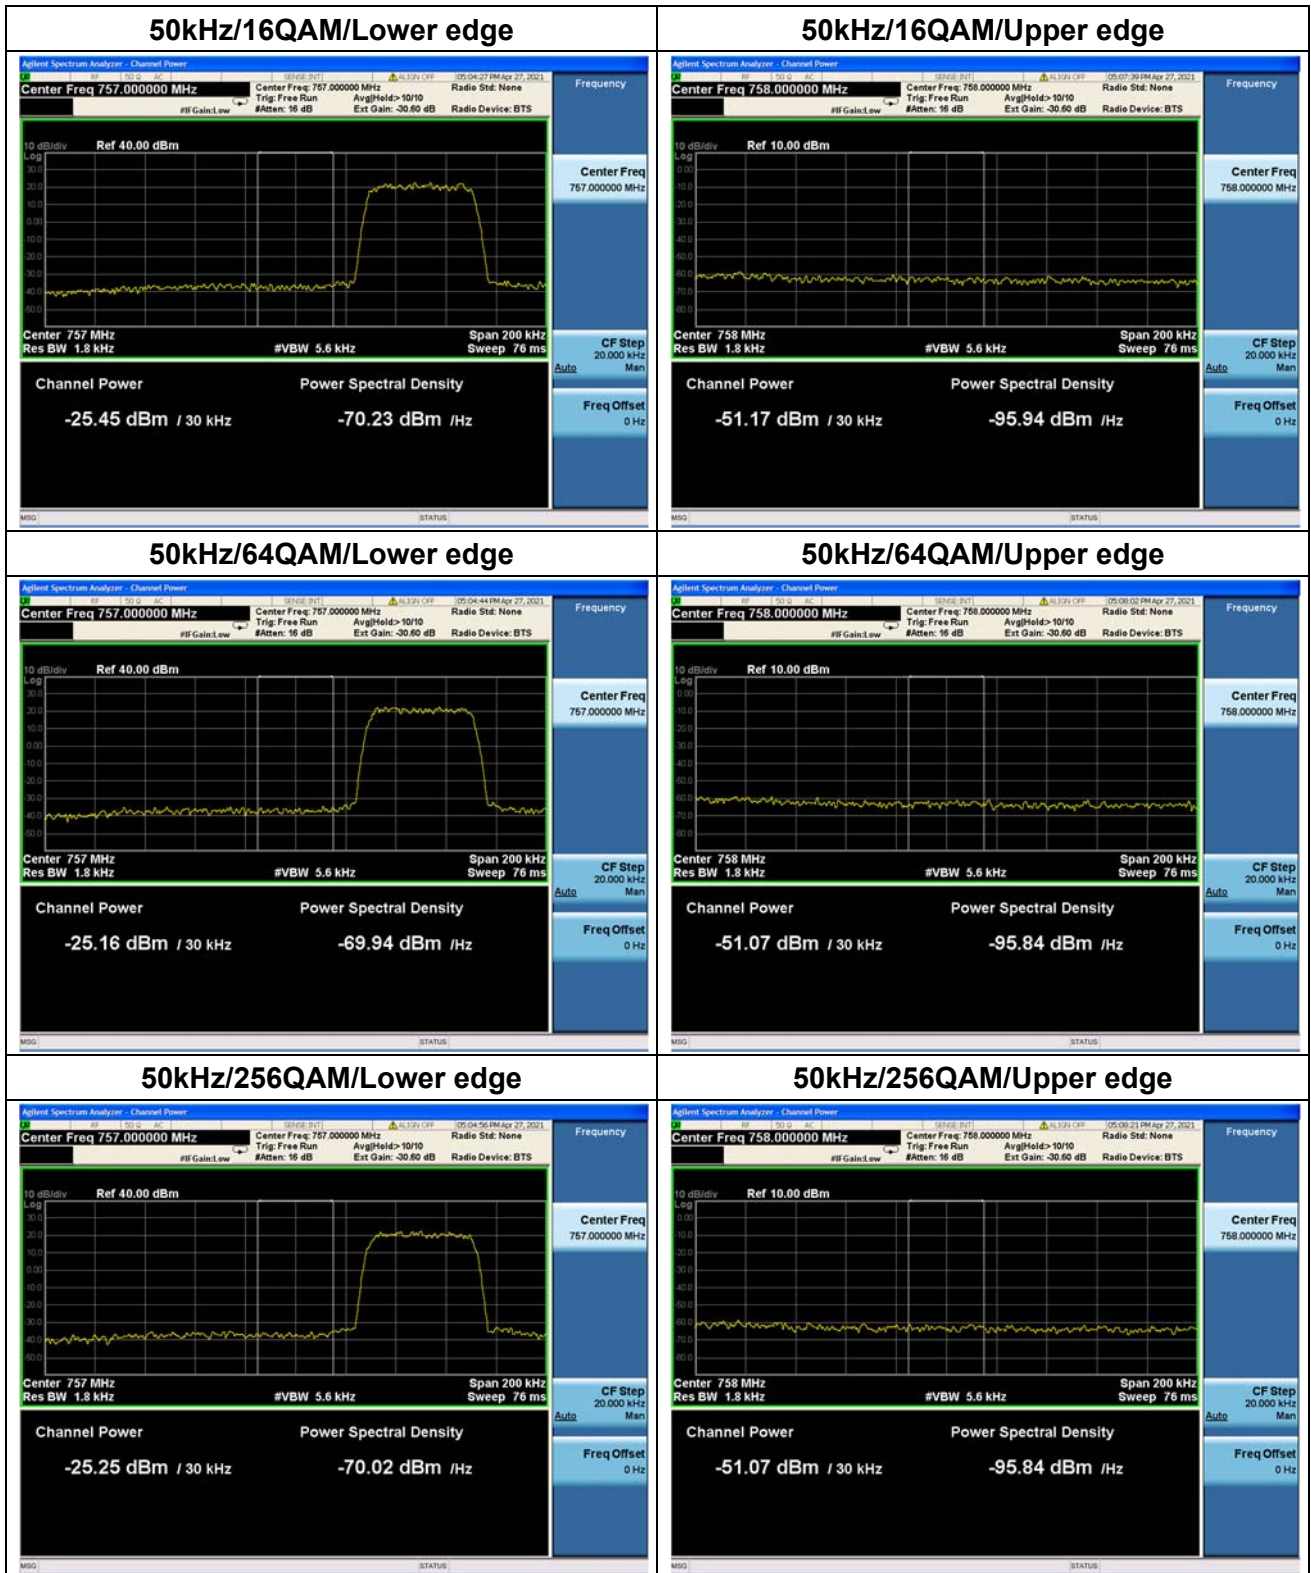

Nominal Frequency: 787.950 MHz Tx Port: Channel H

Nominal Frequency: 787.950 MHz Tx Port: Channel V

Attach pictures of close span spectrum with 30KHz RBW here:

Nominal Frequency: 757.050 MHz Tx Port: Channel H

Nominal Frequency: 757.050 MHz Tx Port: Channel V

Nominal Frequency: 787.950 MHz Tx Port: Channel H