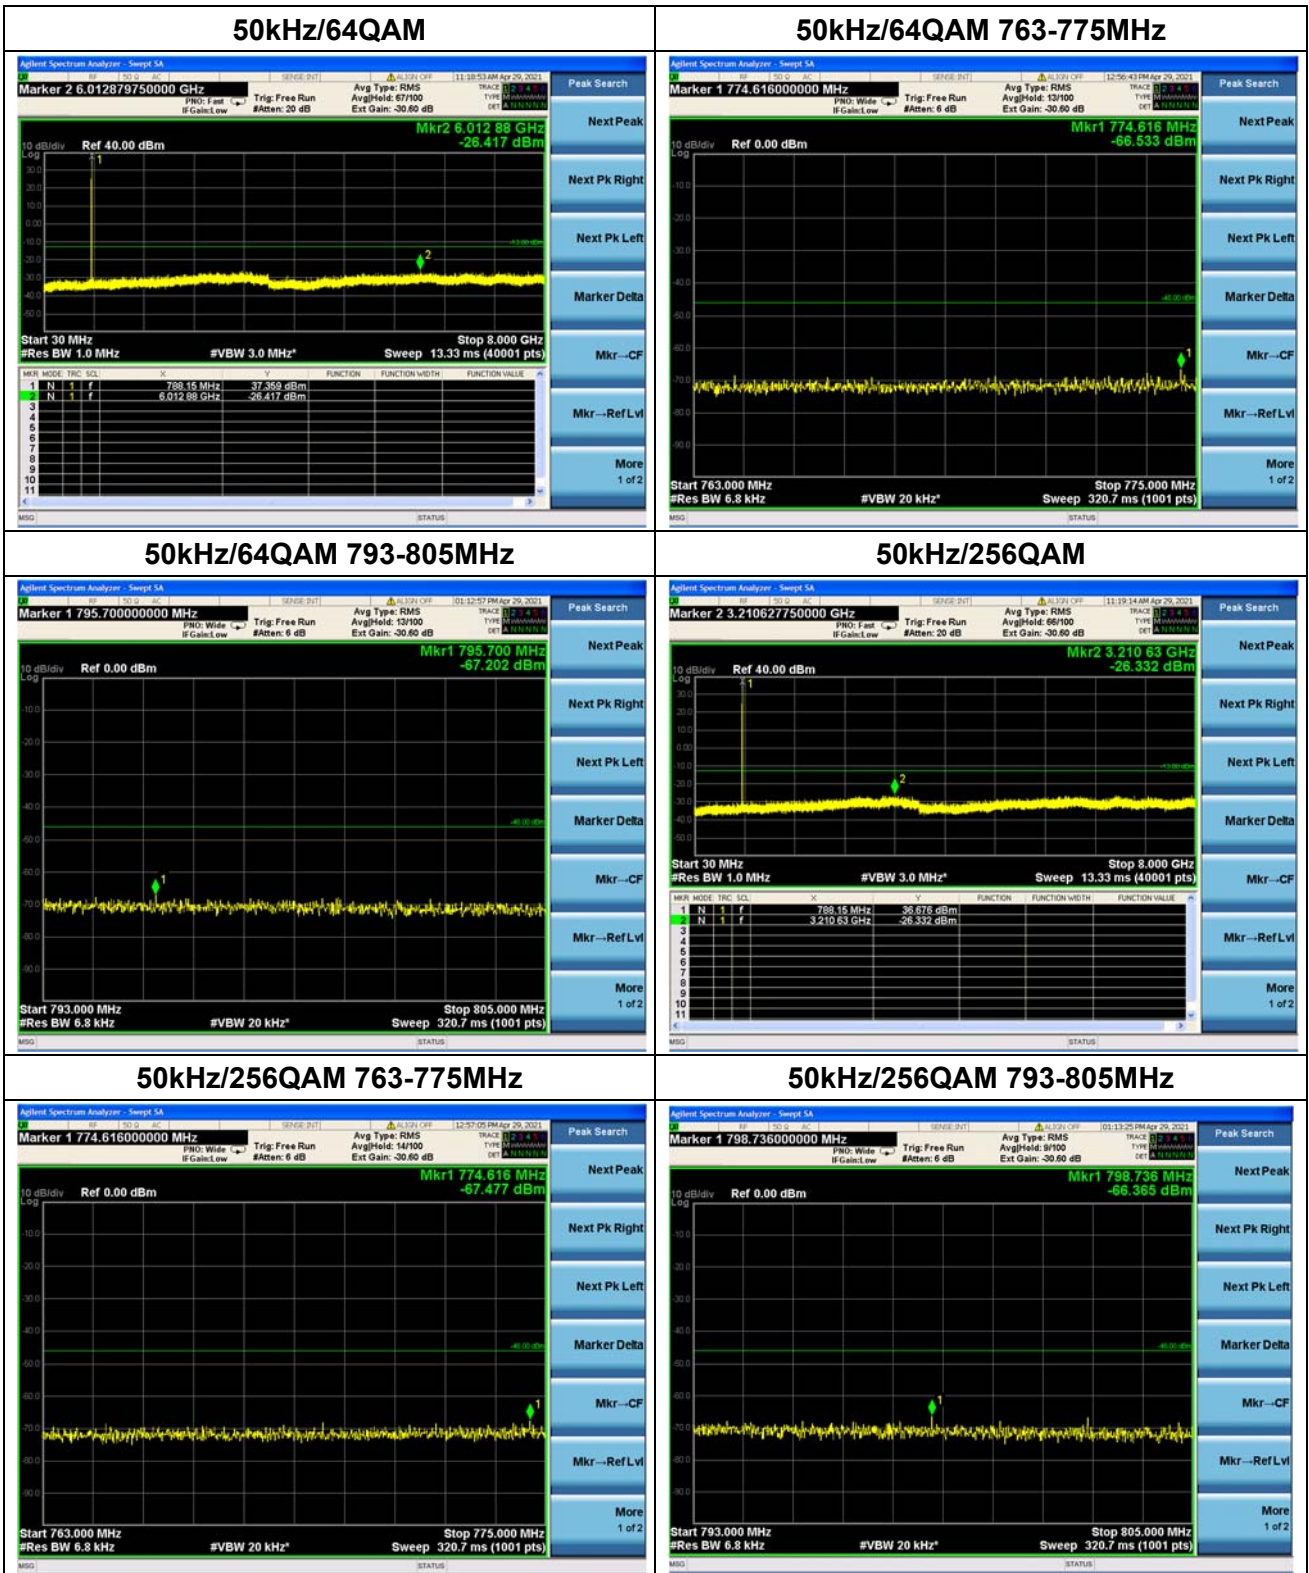

Nominal Frequency: 787.950 MHz Tx Port: Channel H

Nominal Frequency: 787.950 MHz Tx Port: Channel V

Attach pictures of close span spectrum with 30KHz RBW here:

Nominal Frequency: 757.050 MHz Tx Port: Channel H

Nominal Frequency: 757.050 MHz Tx Port: Channel V

Nominal Frequency: 787.950 MHz Tx Port: Channel H