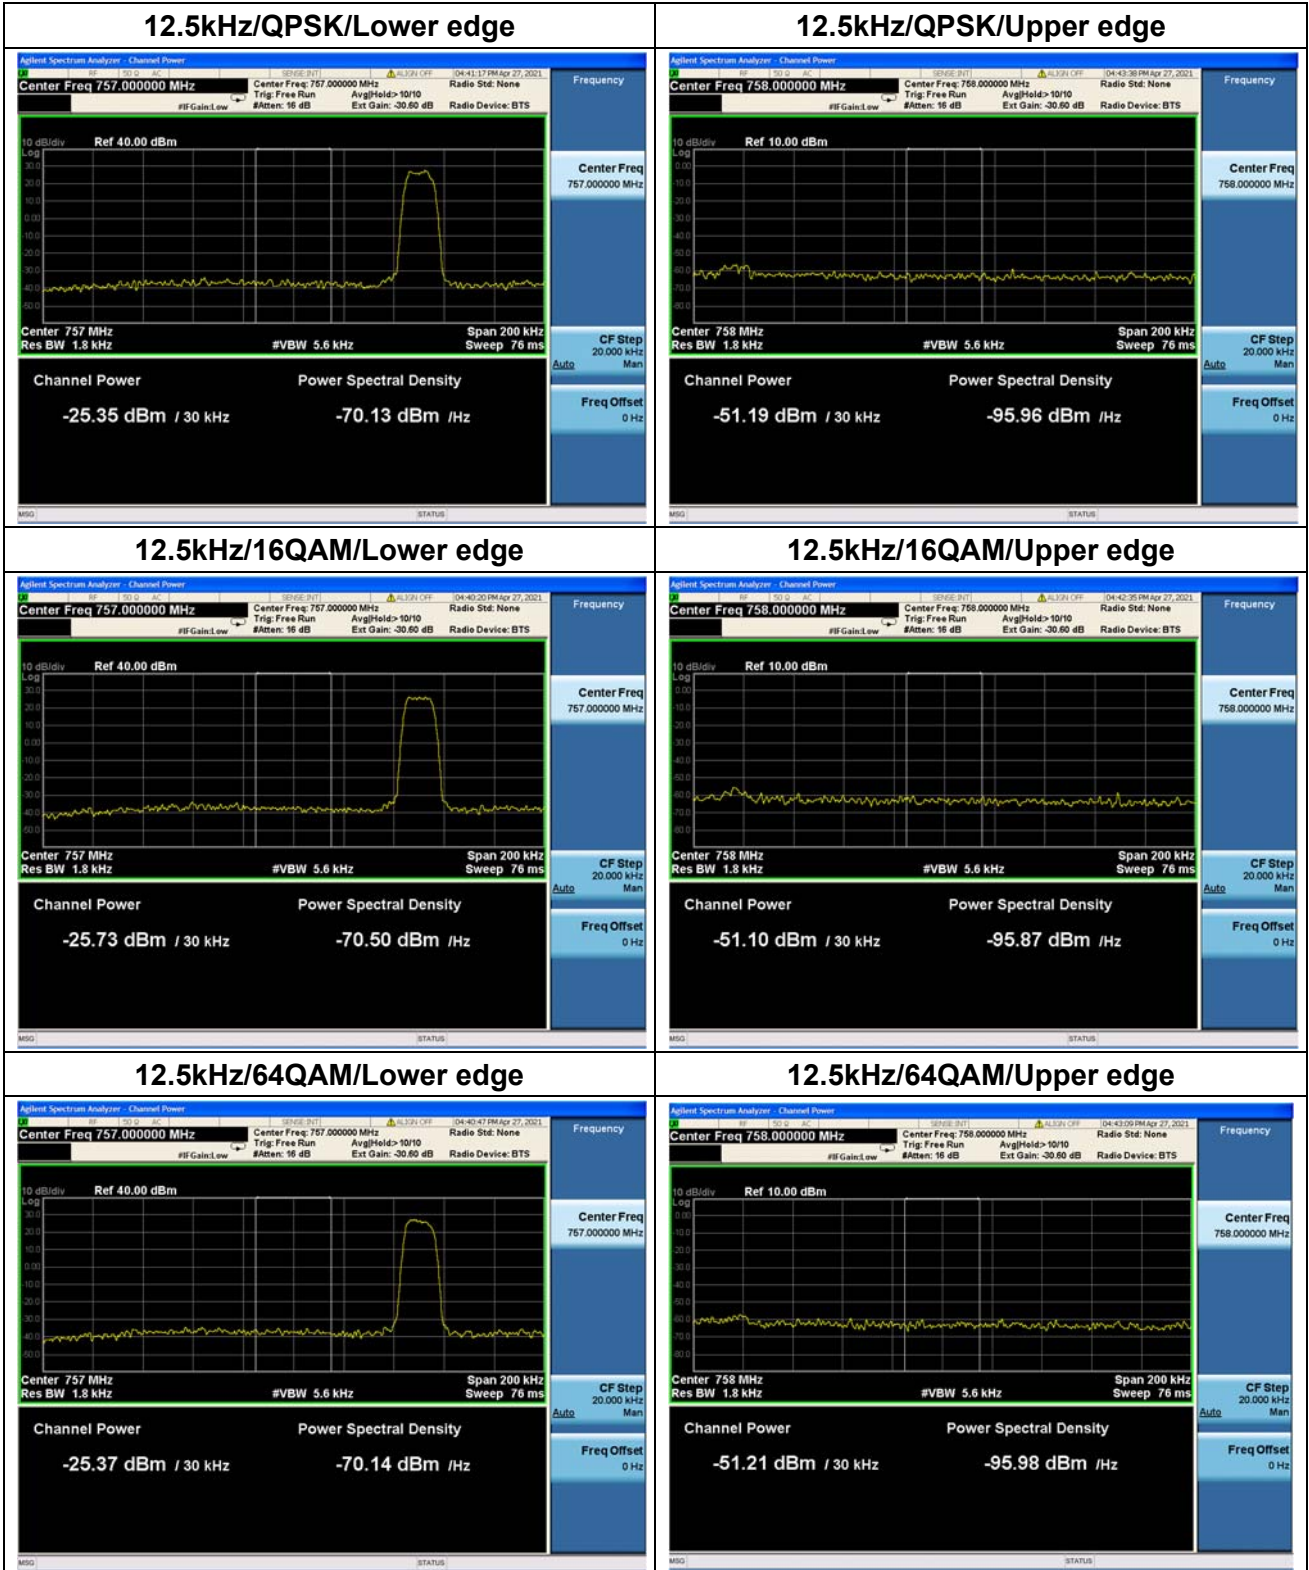

Nominal Frequency: 787.950 MHz Tx Port: Channel H

Nominal Frequency: 787.950 MHz Tx Port: Channel V

Attach pictures of close span spectrum with 30KHz RBW here:

Nominal Frequency: 757.050 MHz Tx Port: Channel H

Nominal Frequency: 757.050 MHz Tx Port: Channel V

Nominal Frequency: 787.950 MHz Tx Port: Channel H