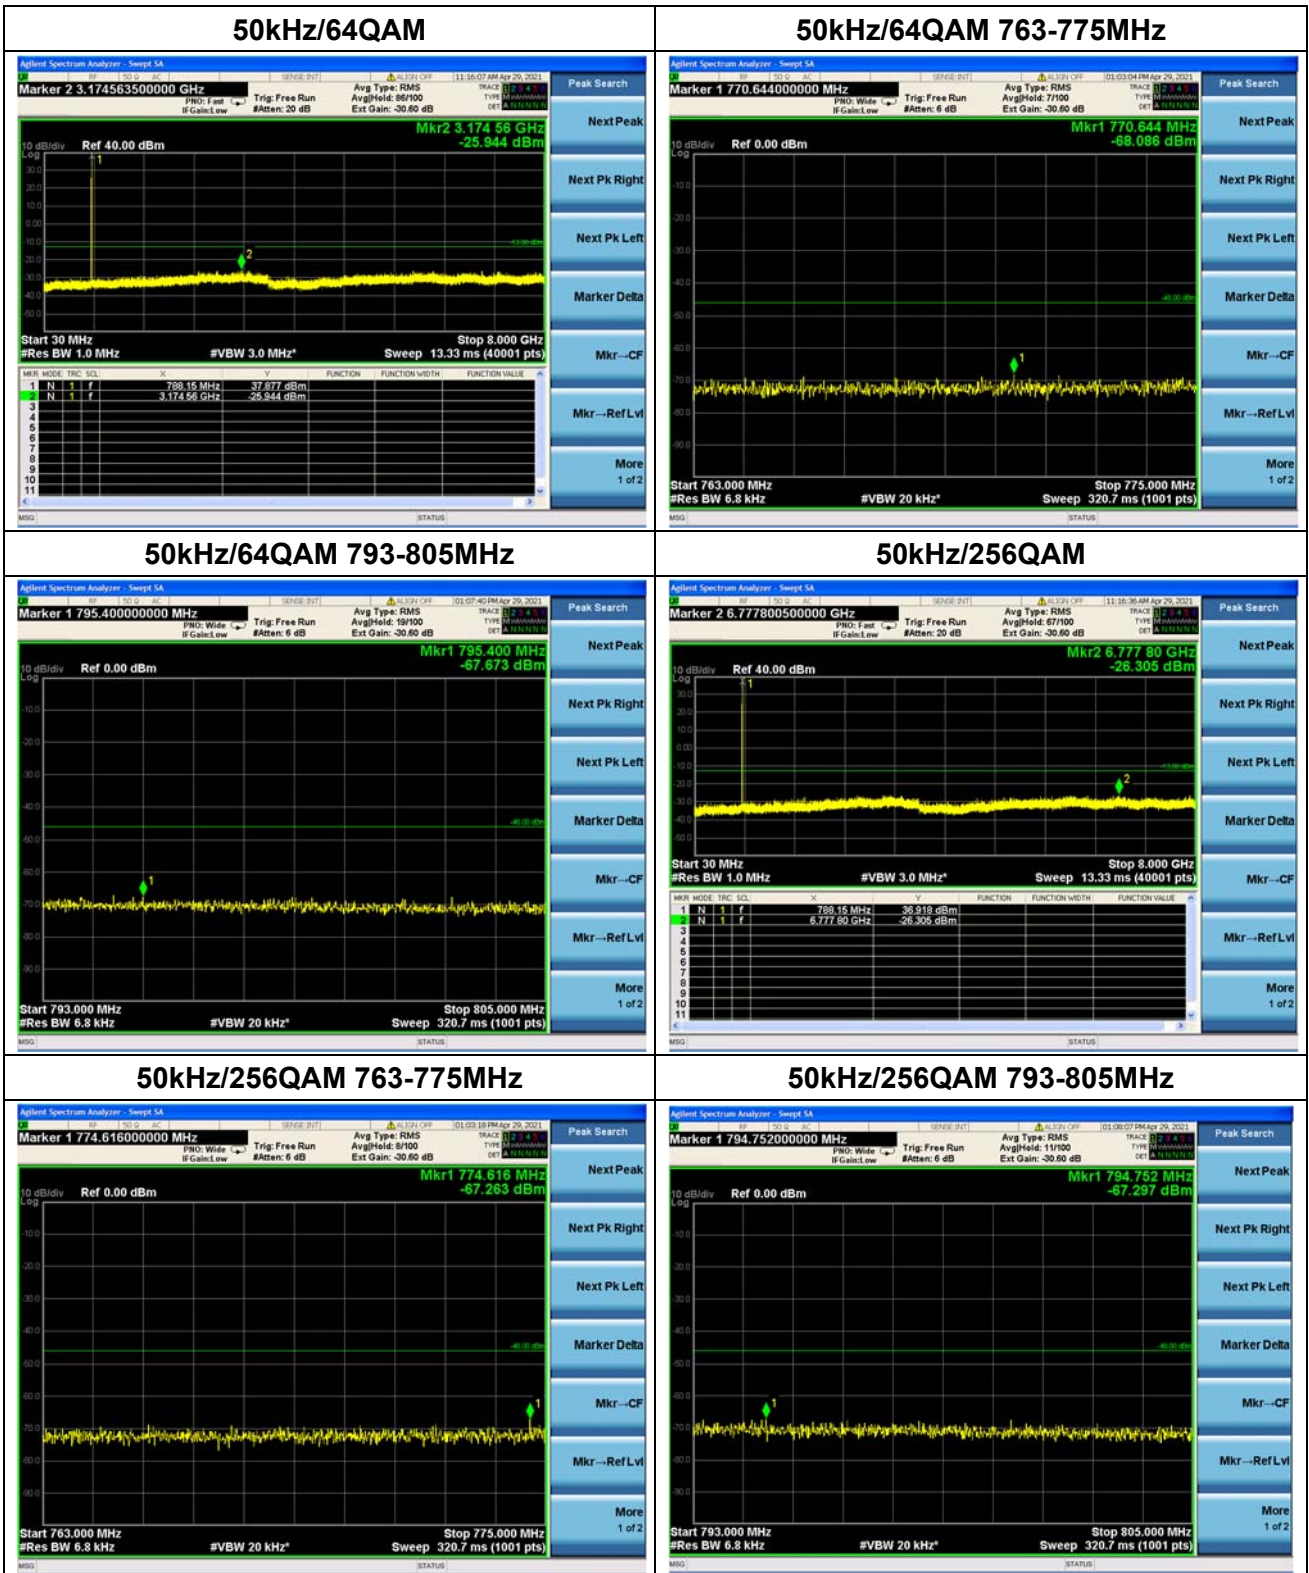

Nominal Frequency: 787.950 MHz Tx Port: Channel H

Nominal Frequency: 787.950 MHz Tx Port: Channel V

Attach pictures of close span spectrum with 30KHz RBW here:

Nominal Frequency: 757.050 MHz Tx Port: Channel H

Nominal Frequency: 757.050 MHz Tx Port: Channel V

Nominal Frequency: 787.950 MHz Tx Port: Channel H