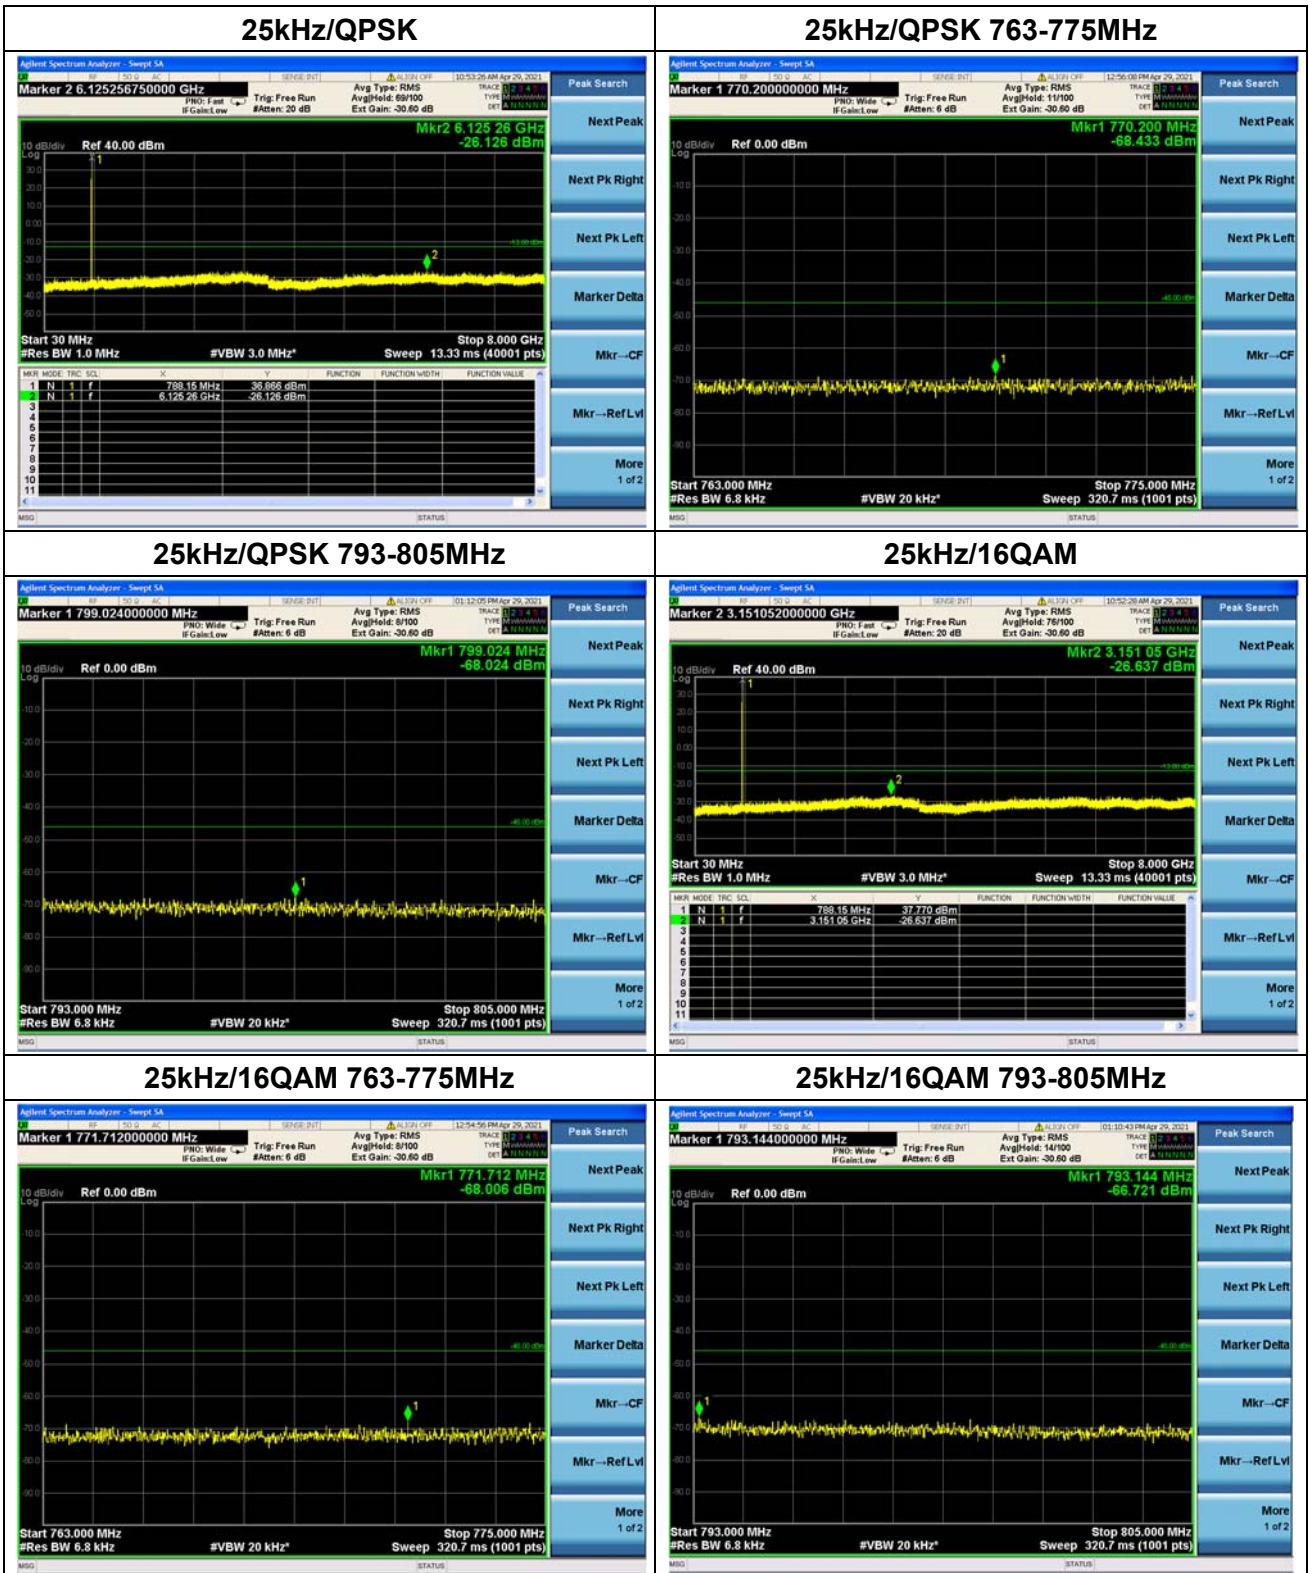

Nominal Frequency: 787.950 MHz Tx Port: Channel H

Nominal Frequency: 787.950 MHz Tx Port: Channel V

Attach pictures of close span spectrum with 30KHz RBW here:

Nominal Frequency: 757.050 MHz Tx Port: Channel H

Nominal Frequency: 757.050 MHz Tx Port: Channel V

Nominal Frequency: 787.950 MHz Tx Port: Channel H