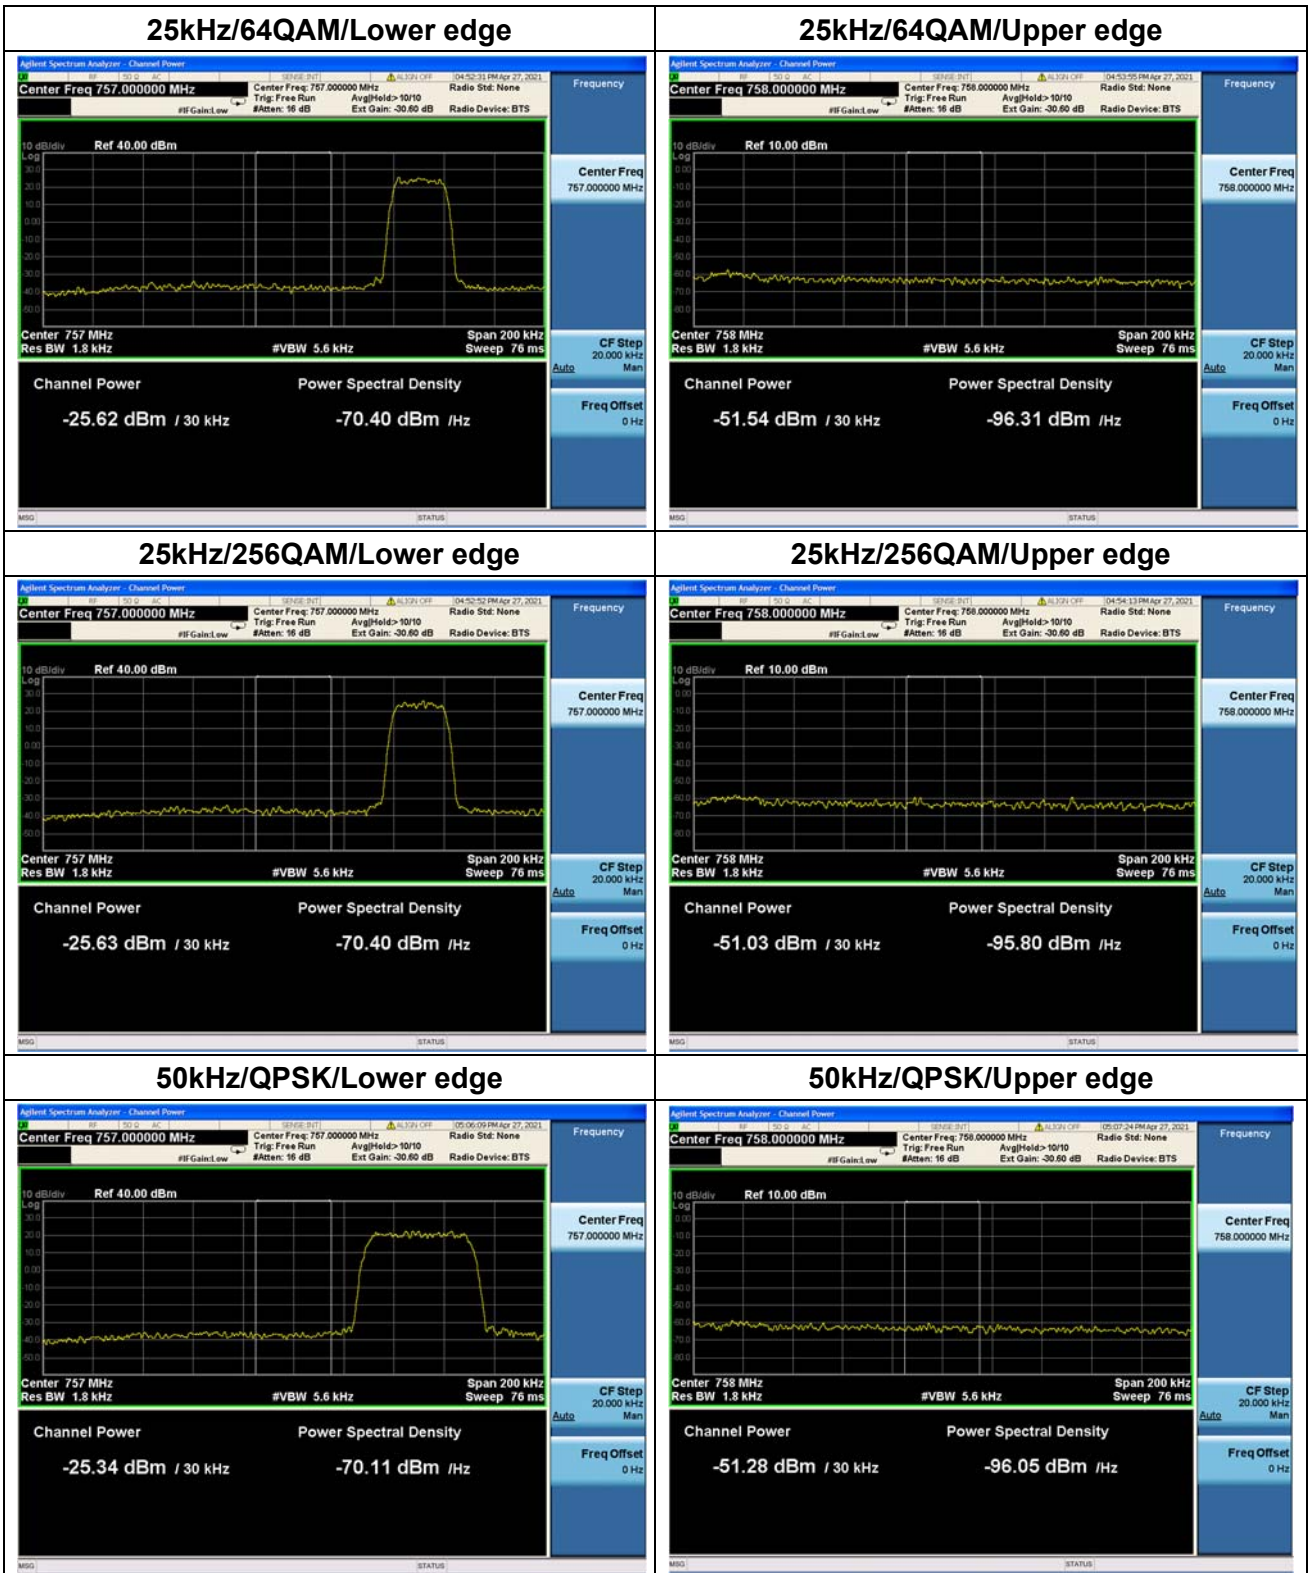

Nominal Frequency: 787.950 MHz Tx Port: Channel H

Nominal Frequency: 787.950 MHz Tx Port: Channel V

Attach pictures of close span spectrum with 30KHz RBW here:

Nominal Frequency: 757.050 MHz Tx Port: Channel H

Nominal Frequency: 757.050 MHz Tx Port: Channel V

Nominal Frequency: 787.950 MHz Tx Port: Channel H