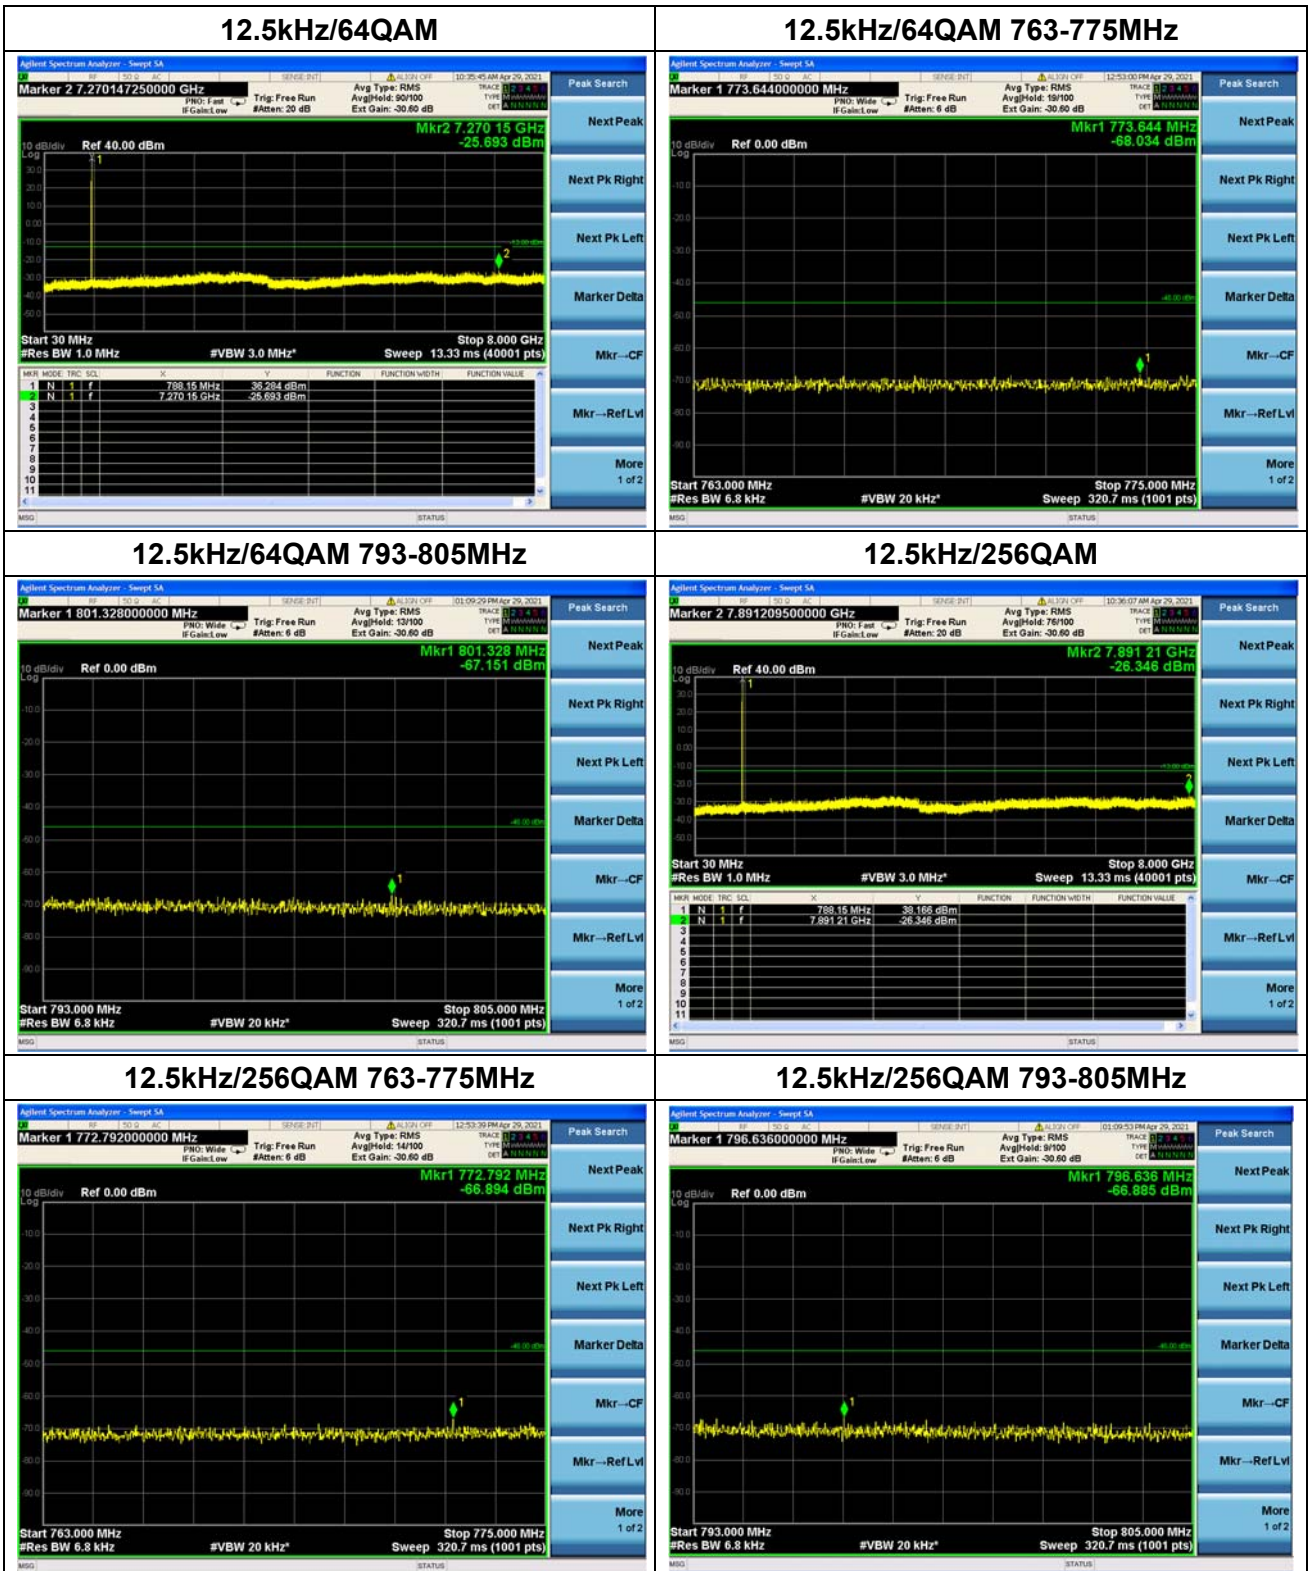

Nominal Frequency: 787.950 MHz Tx Port: Channel H

Nominal Frequency: 787.950 MHz Tx Port: Channel V

Attach pictures of close span spectrum with 30KHz RBW here:

Nominal Frequency: 757.050 MHz Tx Port: Channel H

Nominal Frequency: 757.050 MHz Tx Port: Channel V

Nominal Frequency: 787.950 MHz Tx Port: Channel H