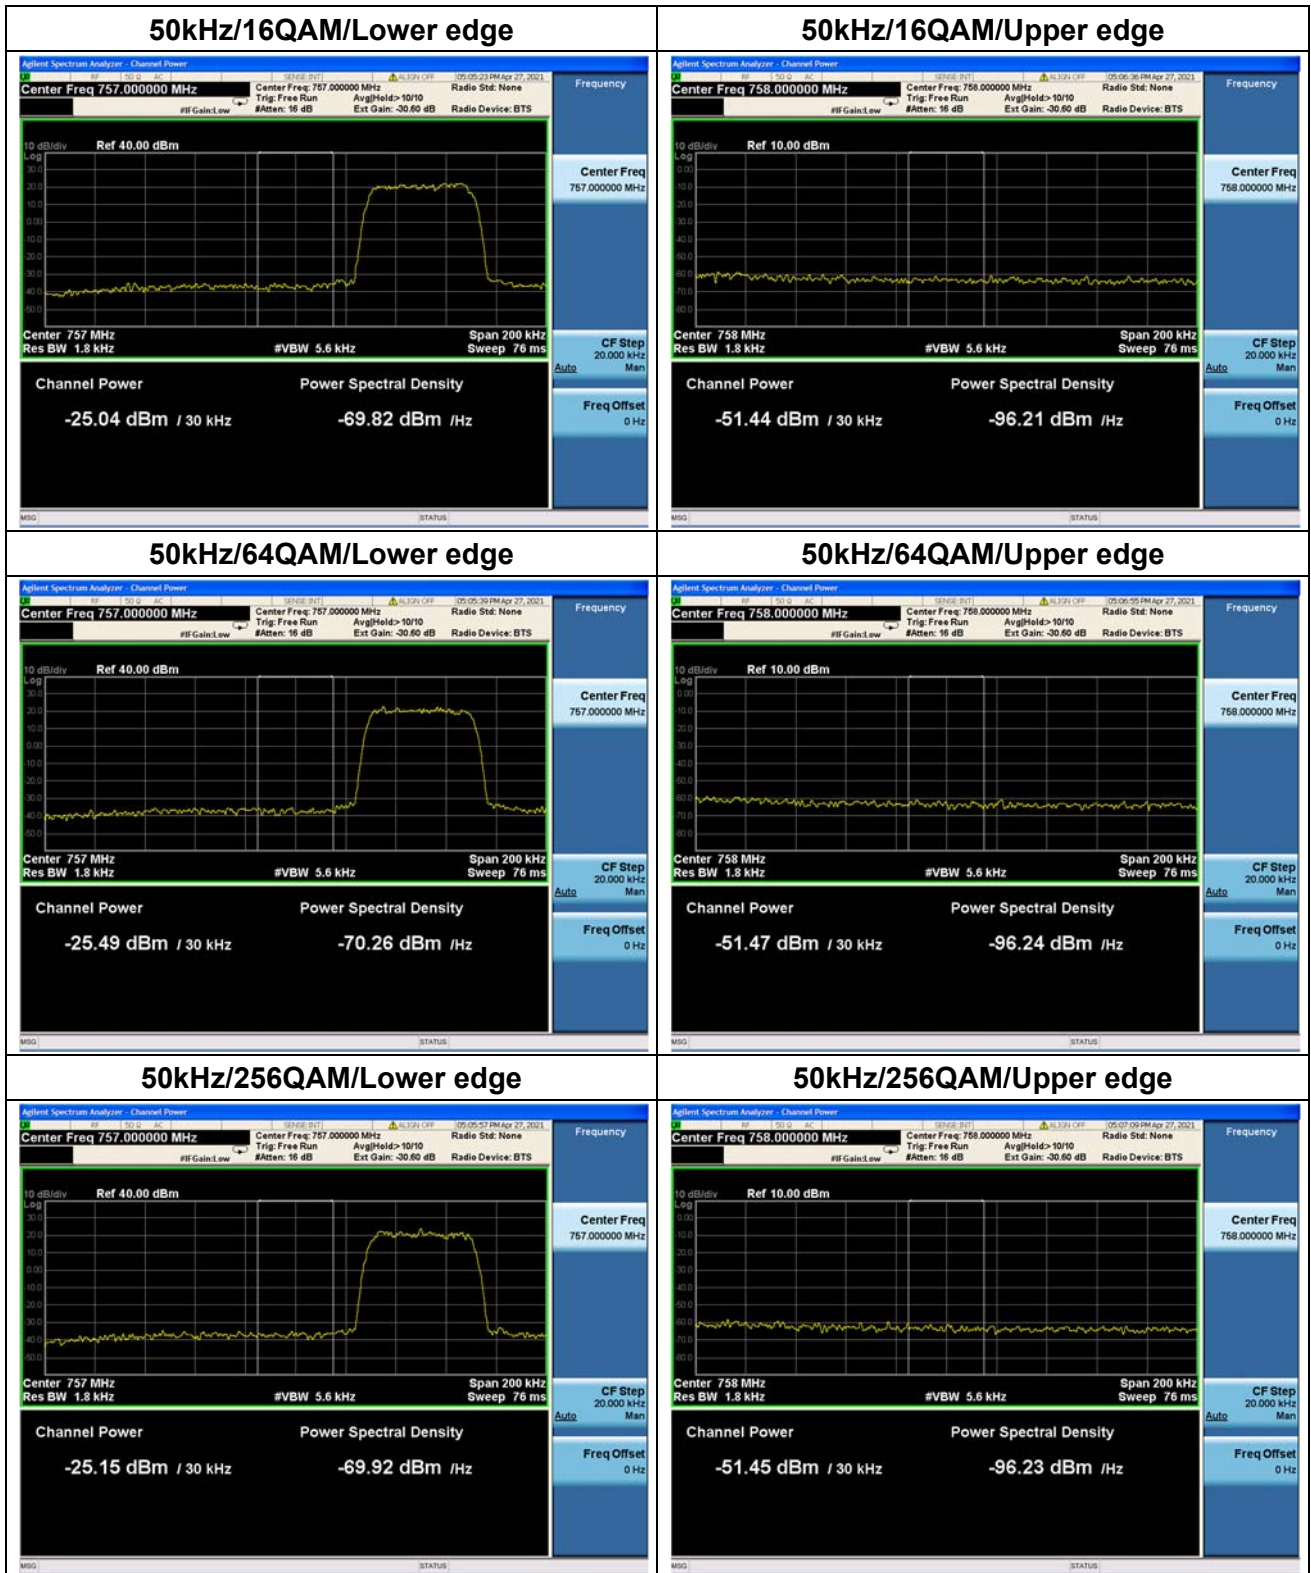

Nominal Frequency: 787.950 MHz Tx Port: Channel H

Nominal Frequency: 787.950 MHz Tx Port: Channel V

Attach pictures of close span spectrum with 30KHz RBW here:

Nominal Frequency: 757.050 MHz Tx Port: Channel H

Nominal Frequency: 757.050 MHz Tx Port: Channel V

Nominal Frequency: 787.950 MHz Tx Port: Channel H