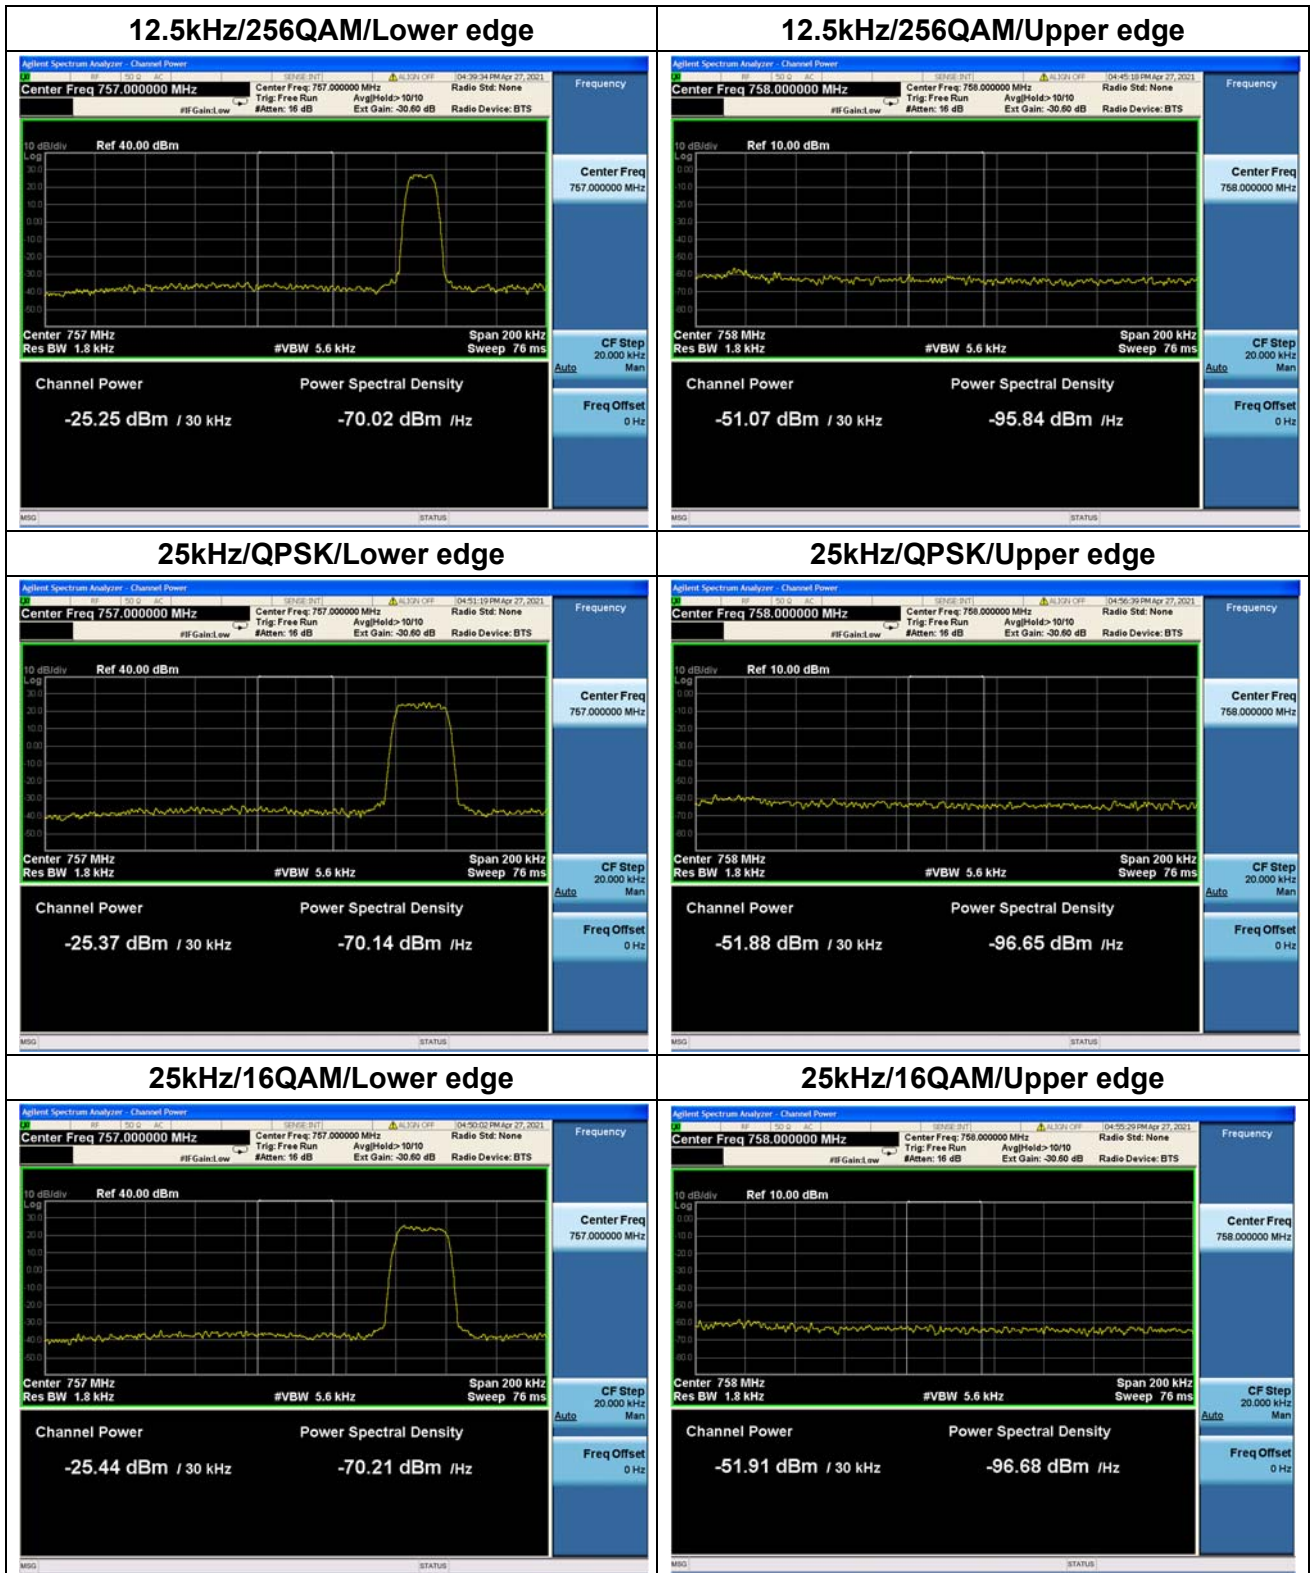

Nominal Frequency: 787.950 MHz Tx Port: Channel H

Nominal Frequency: 787.950 MHz Tx Port: Channel V

Attach pictures of close span spectrum with 30KHz RBW here:

Nominal Frequency: 757.050 MHz Tx Port: Channel H

Nominal Frequency: 757.050 MHz Tx Port: Channel V

Nominal Frequency: 787.950 MHz Tx Port: Channel H