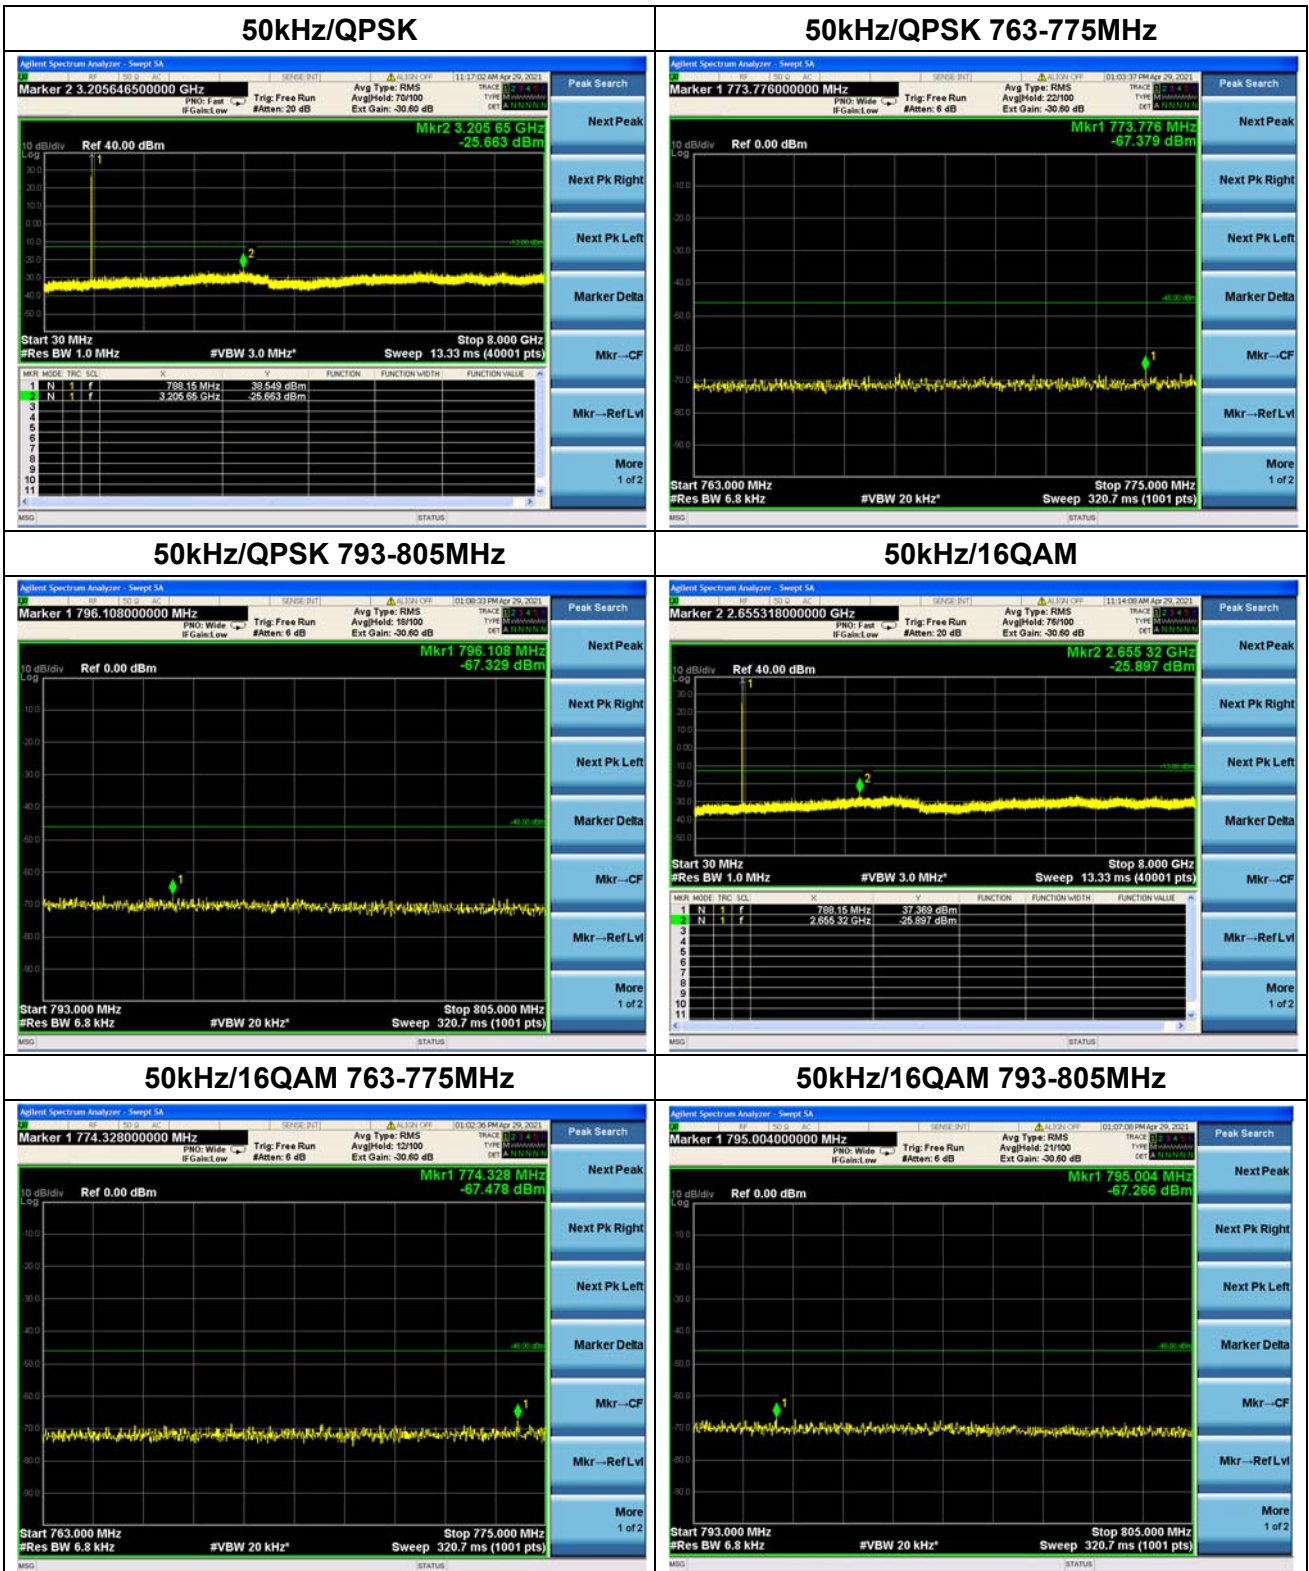

Nominal Frequency: 787.950 MHz Tx Port: Channel H

Nominal Frequency: 787.950 MHz Tx Port: Channel V

Attach pictures of close span spectrum with 30KHz RBW here:

Nominal Frequency: 757.050 MHz Tx Port: Channel H

Nominal Frequency: 757.050 MHz Tx Port: Channel V

Nominal Frequency: 787.950 MHz Tx Port: Channel H