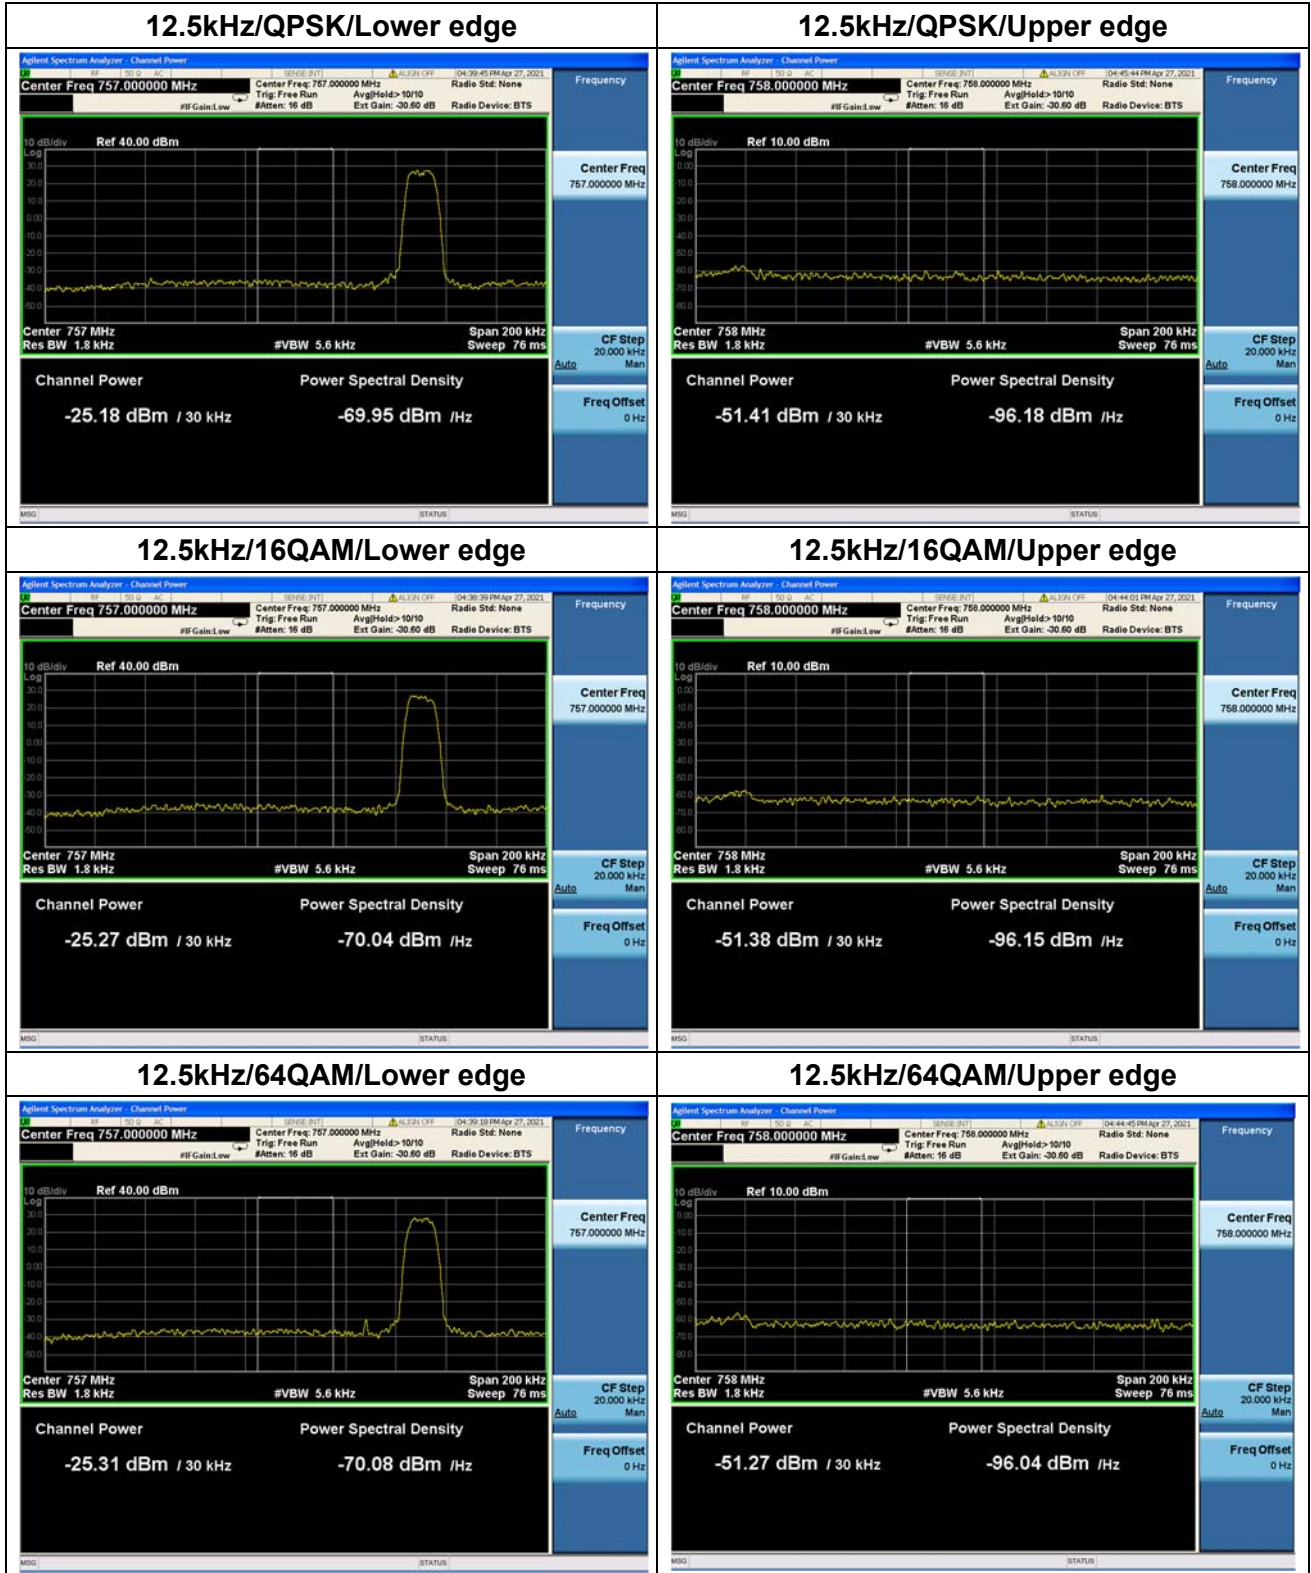

Nominal Frequency: 787.950 MHz Tx Port: Channel H

Nominal Frequency: 787.950 MHz Tx Port: Channel V

Attach pictures of close span spectrum with 30KHz RBW here:

Nominal Frequency: 757.050 MHz Tx Port: Channel H

Nominal Frequency: 757.050 MHz Tx Port: Channel V

Nominal Frequency: 787.950 MHz Tx Port: Channel H