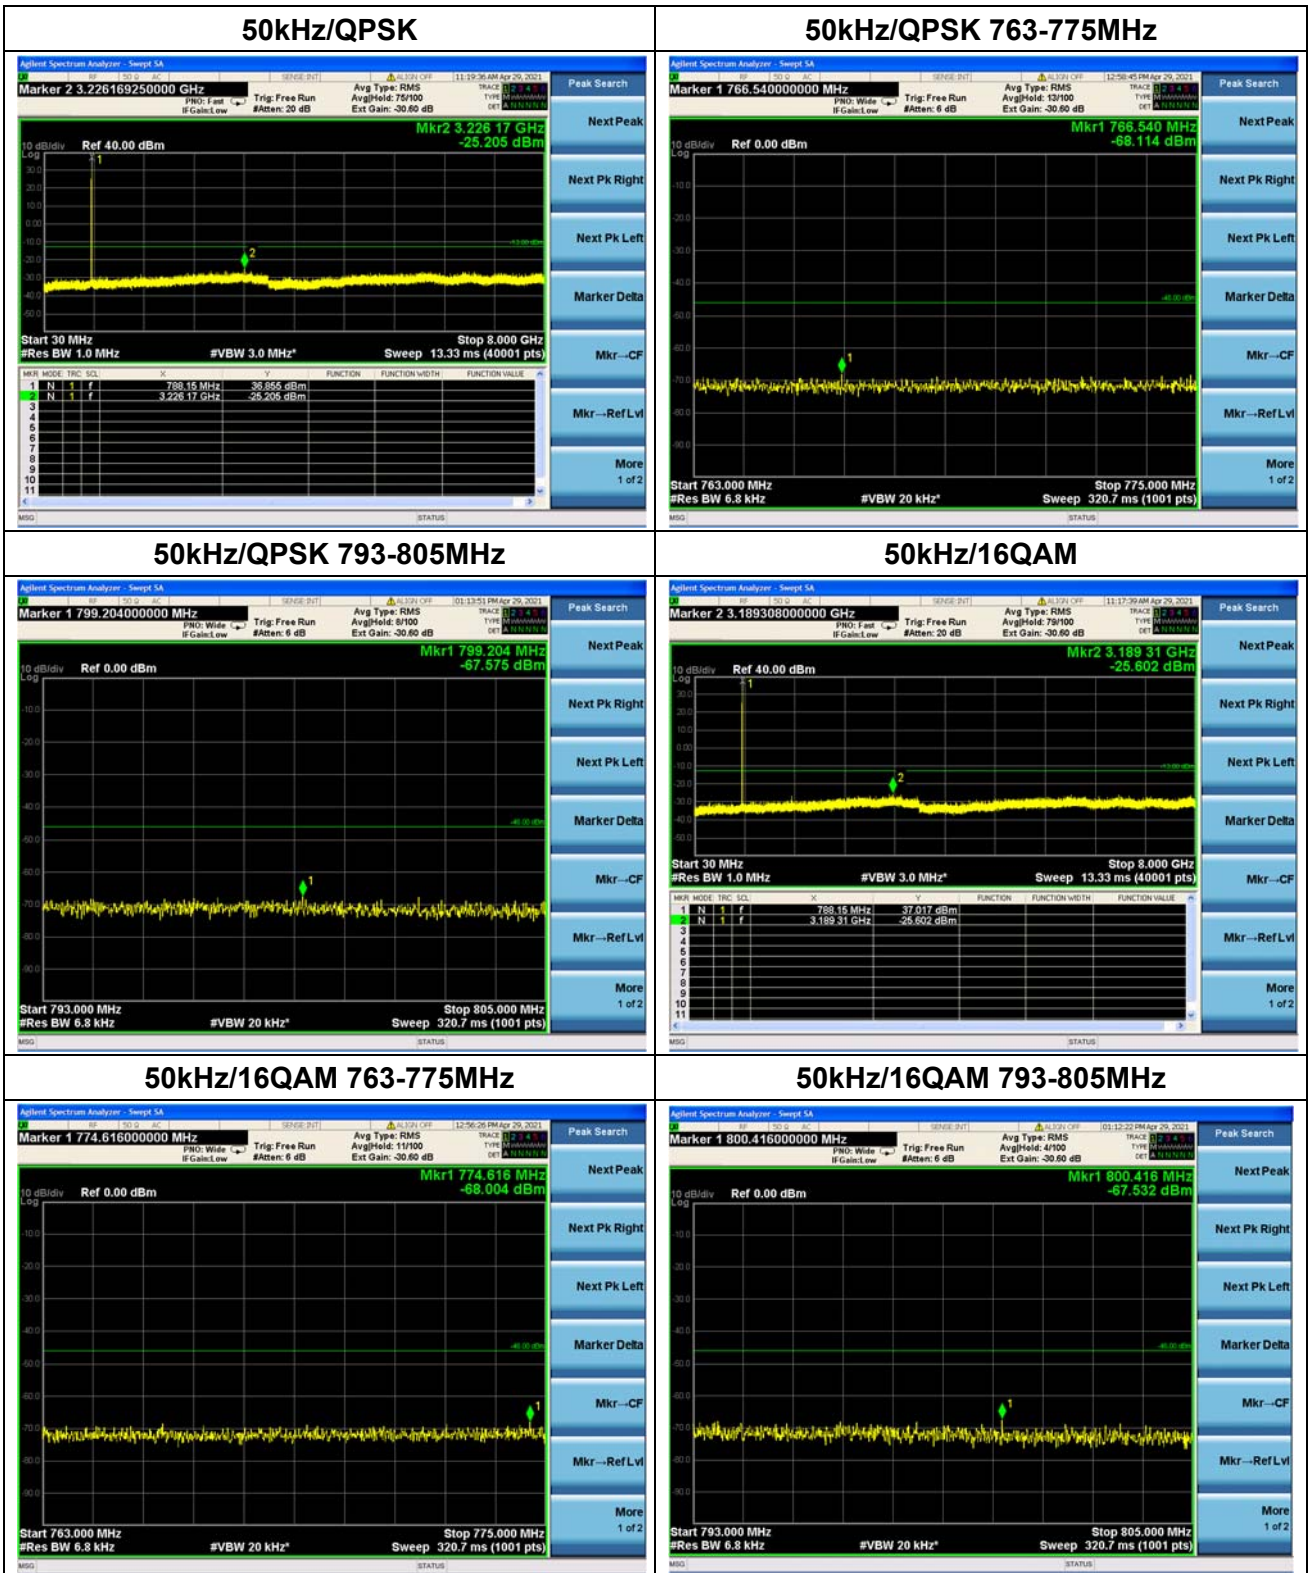

Nominal Frequency: 787.950 MHz Tx Port: Channel H

Nominal Frequency: 787.950 MHz Tx Port: Channel V

Attach pictures of close span spectrum with 30KHz RBW here:

Nominal Frequency: 757.050 MHz Tx Port: Channel H

Nominal Frequency: 757.050 MHz Tx Port: Channel V

Nominal Frequency: 787.950 MHz Tx Port: Channel H