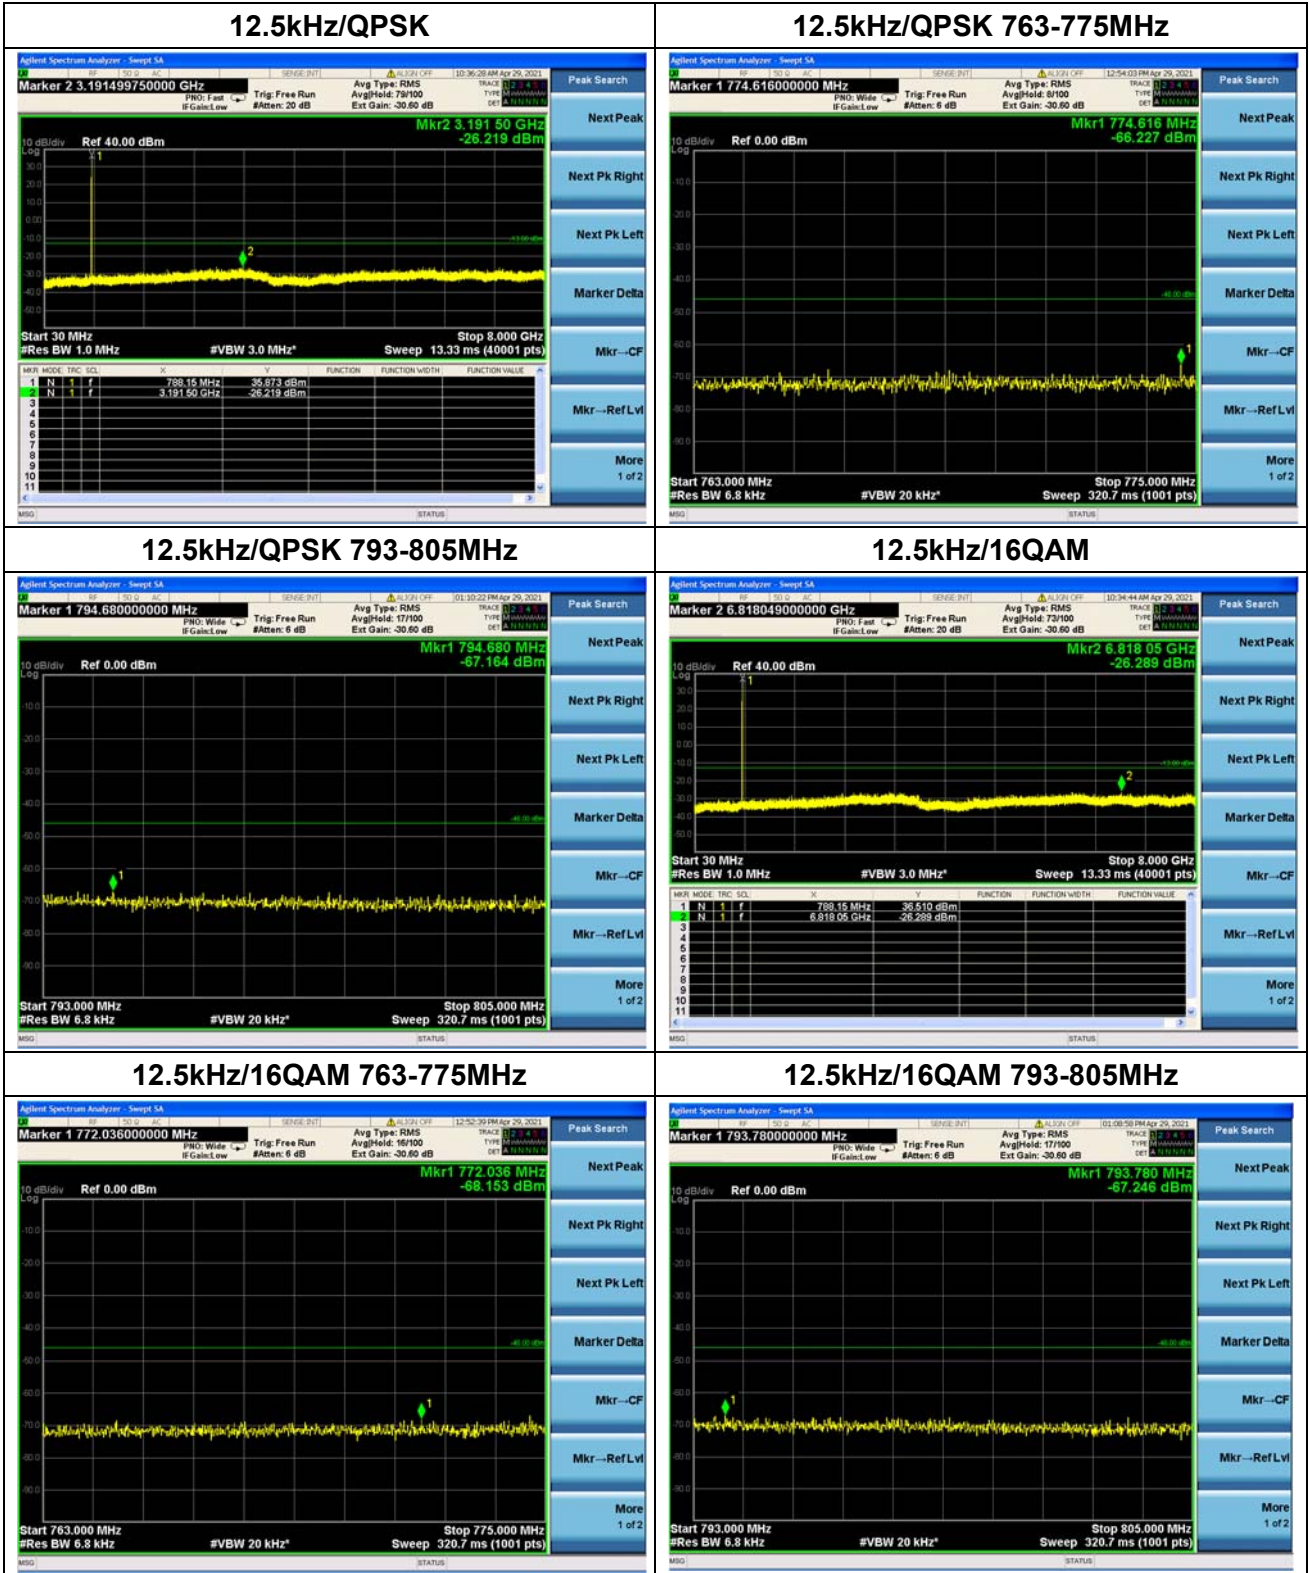

Nominal Frequency: 787.950 MHz Tx Port: Channel H

Nominal Frequency: 787.950 MHz Tx Port: Channel V

Attach pictures of close span spectrum with 30KHz RBW here:

Nominal Frequency: 757.050 MHz Tx Port: Channel H

Nominal Frequency: 757.050 MHz Tx Port: Channel V

Nominal Frequency: 787.950 MHz Tx Port: Channel H