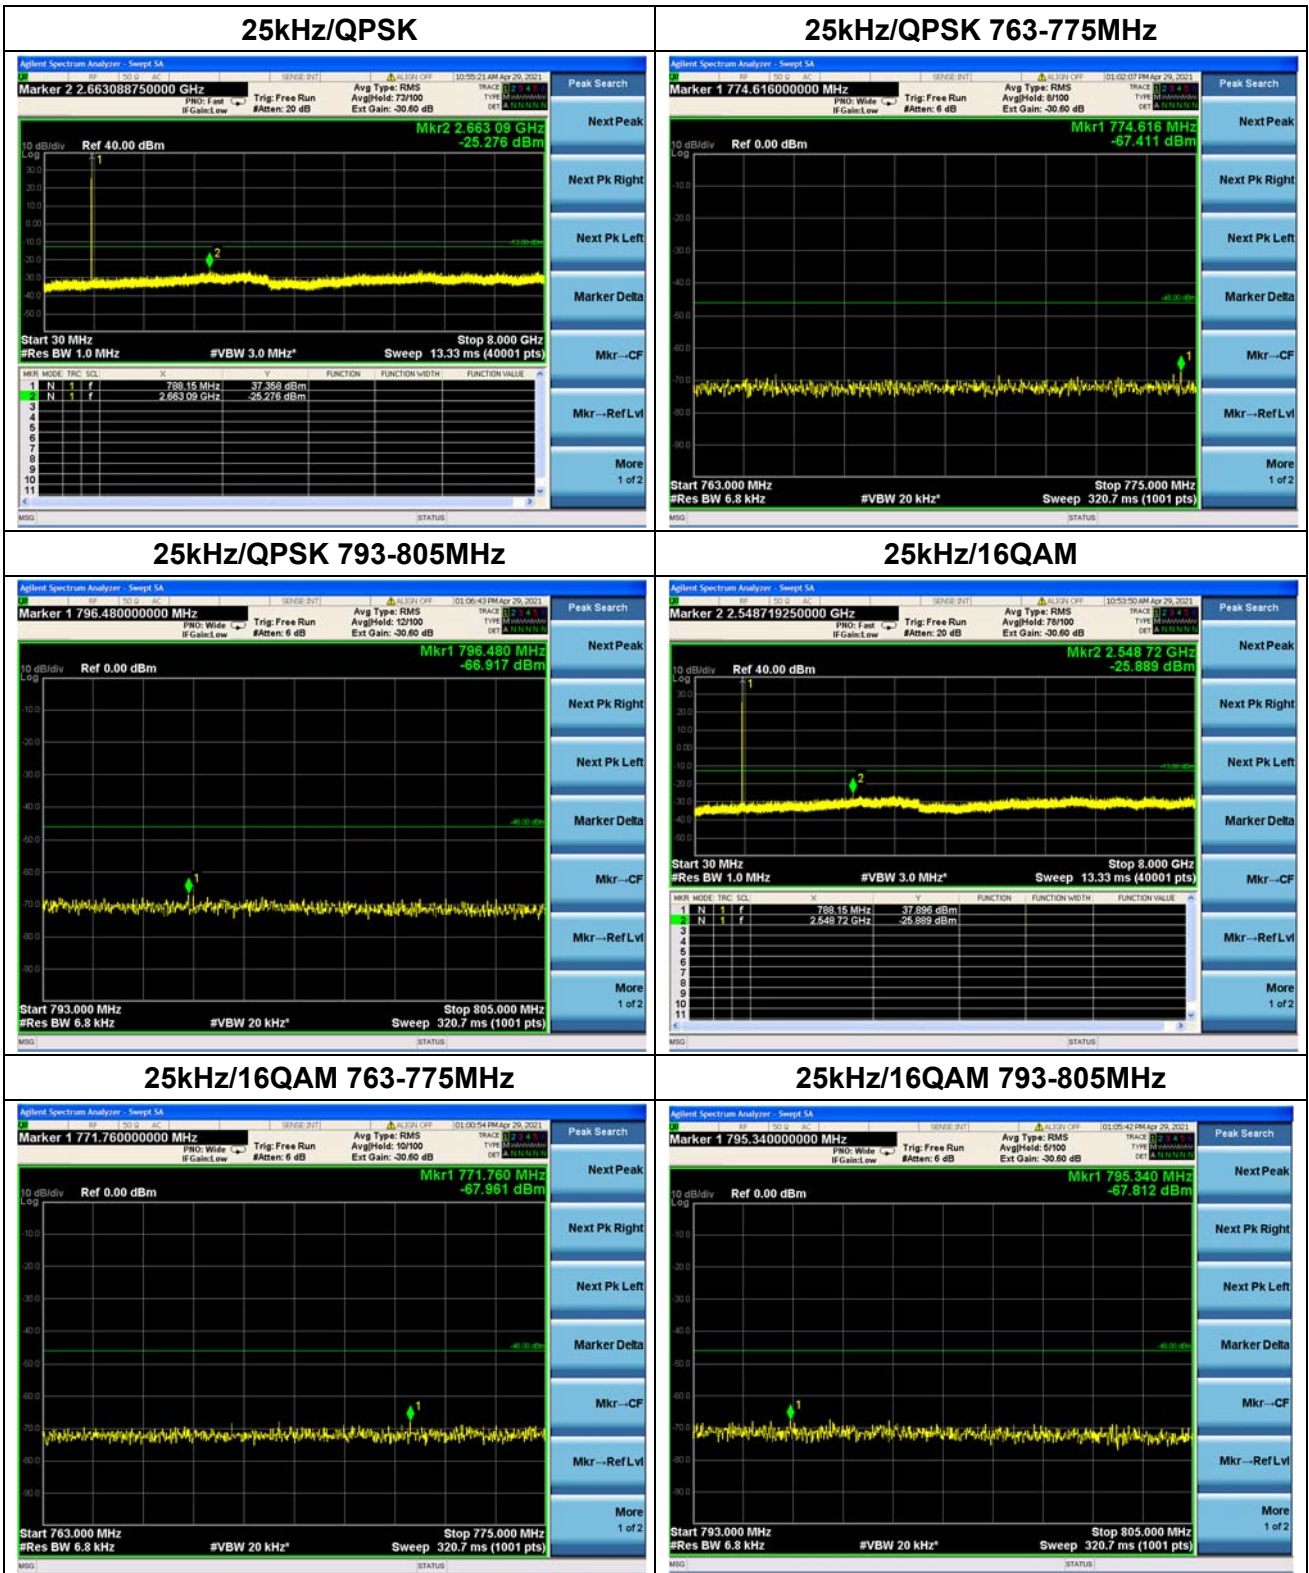

Nominal Frequency: 787.950 MHz Tx Port: Channel H

Nominal Frequency: 787.950 MHz Tx Port: Channel V

Attach pictures of close span spectrum with 30KHz RBW here:

Nominal Frequency: 757.050 MHz Tx Port: Channel H

Nominal Frequency: 757.050 MHz Tx Port: Channel V

Nominal Frequency: 787.950 MHz Tx Port: Channel H