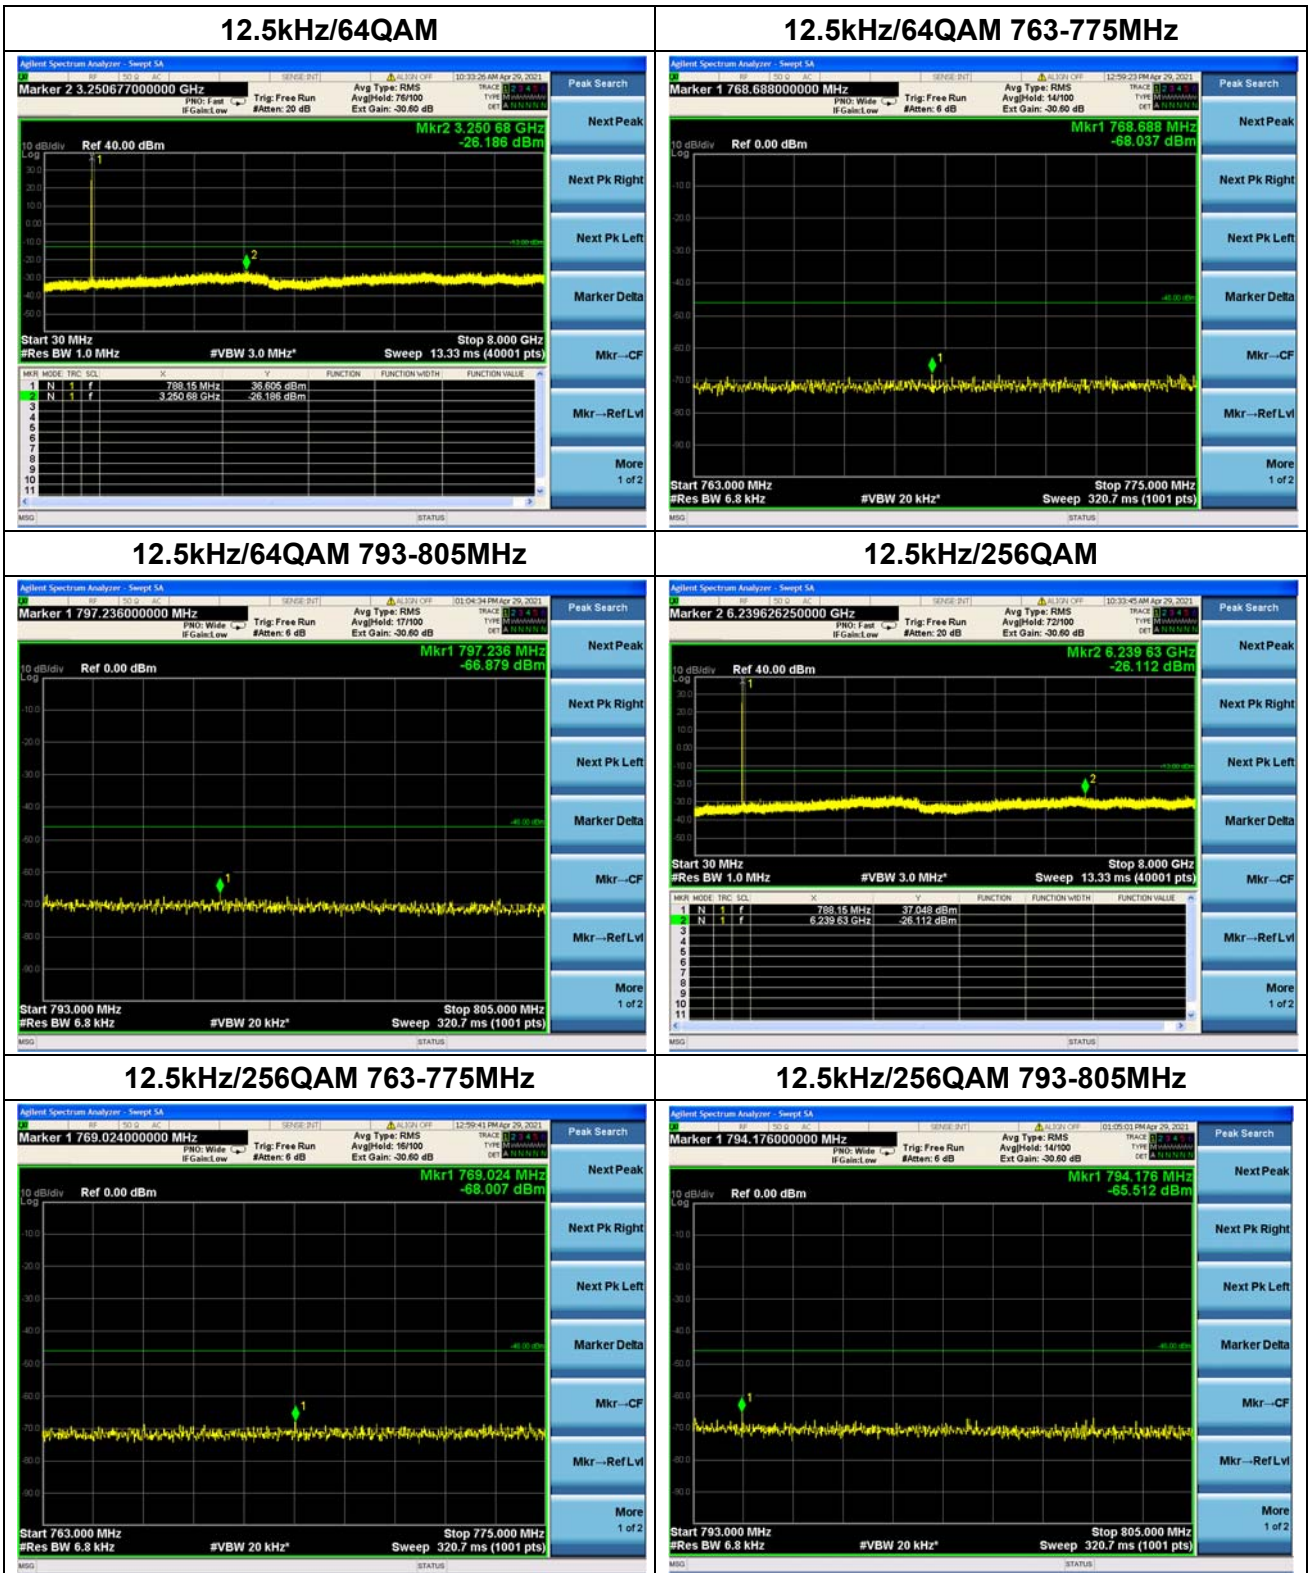

Nominal Frequency: 787.950 MHz Tx Port: Channel H

Nominal Frequency: 787.950 MHz Tx Port: Channel V

Attach pictures of close span spectrum with 30KHz RBW here:

Nominal Frequency: 757.050 MHz Tx Port: Channel H

Nominal Frequency: 757.050 MHz Tx Port: Channel V

Nominal Frequency: 787.950 MHz Tx Port: Channel H