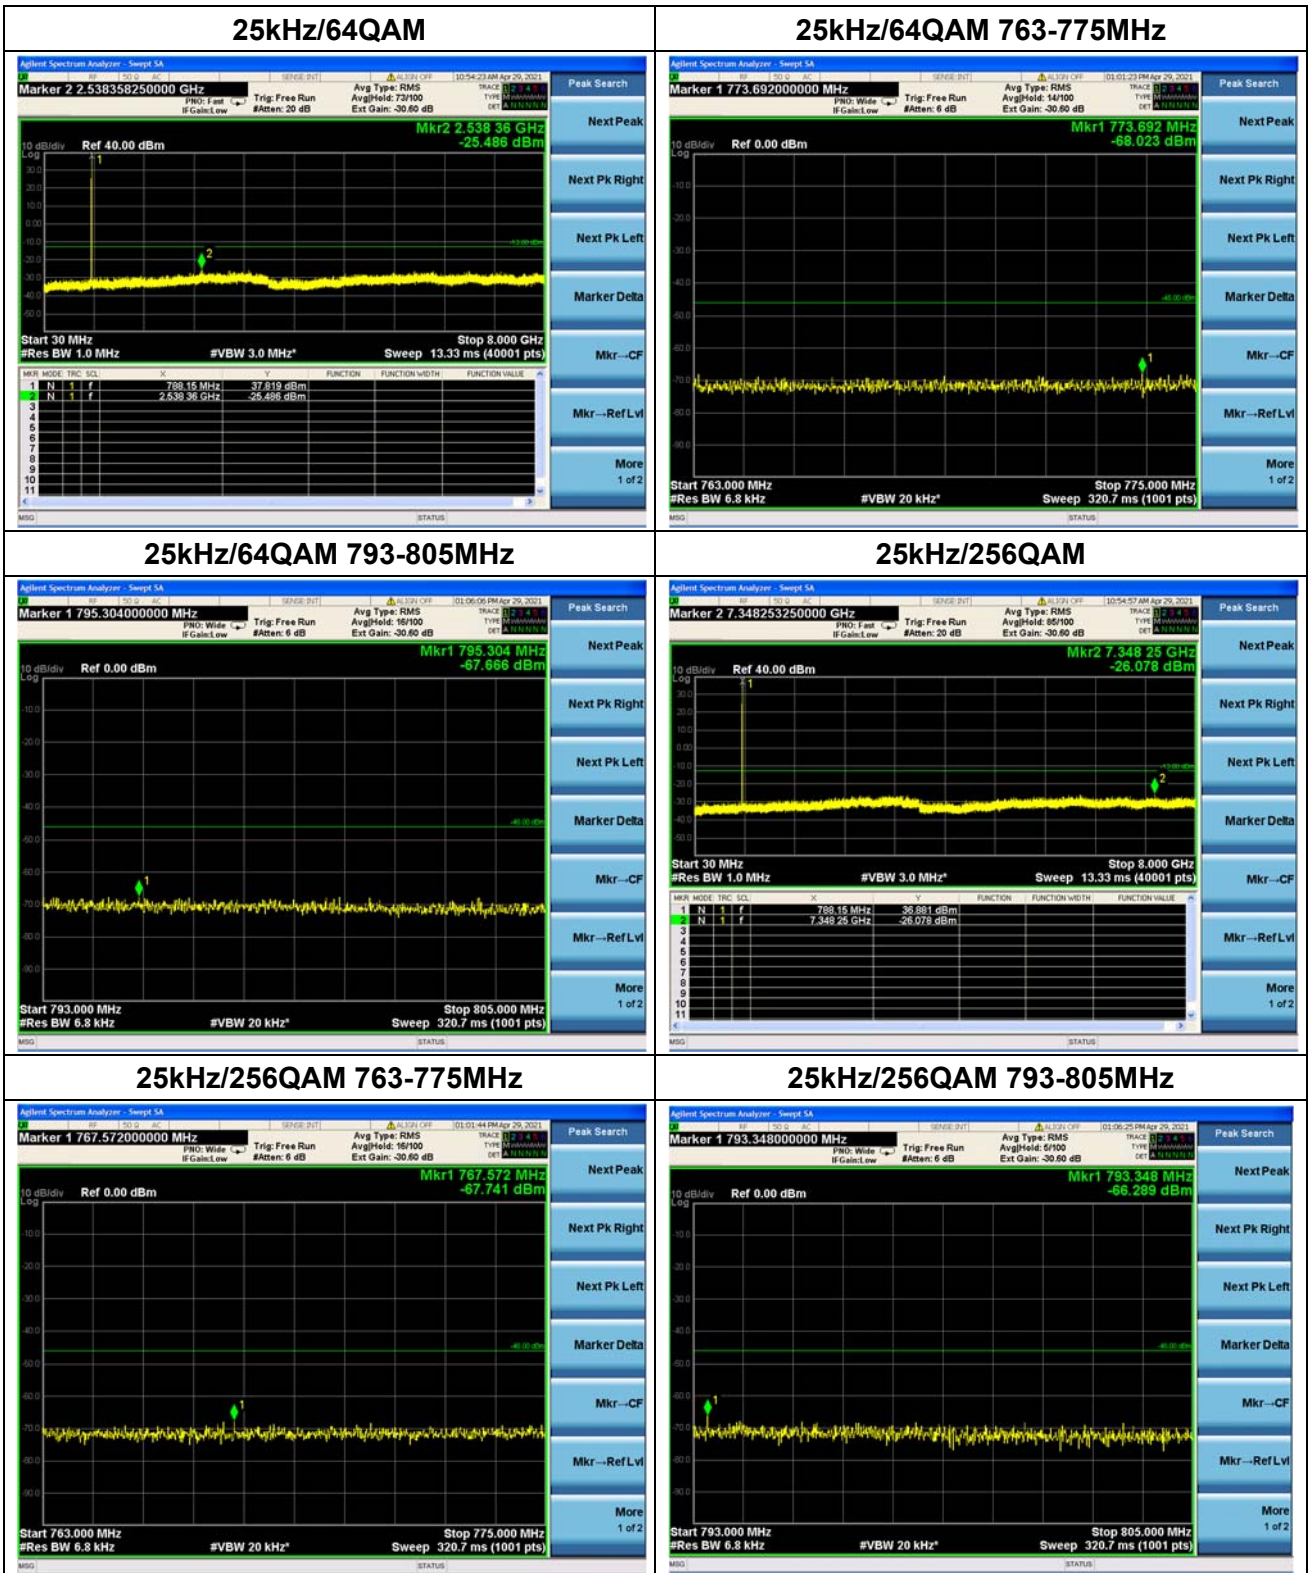

Nominal Frequency: 787.950 MHz Tx Port: Channel H

Nominal Frequency: 787.950 MHz Tx Port: Channel V

Attach pictures of close span spectrum with 30KHz RBW here:

Nominal Frequency: 757.050 MHz Tx Port: Channel H

Nominal Frequency: 757.050 MHz Tx Port: Channel V

Nominal Frequency: 787.950 MHz Tx Port: Channel H