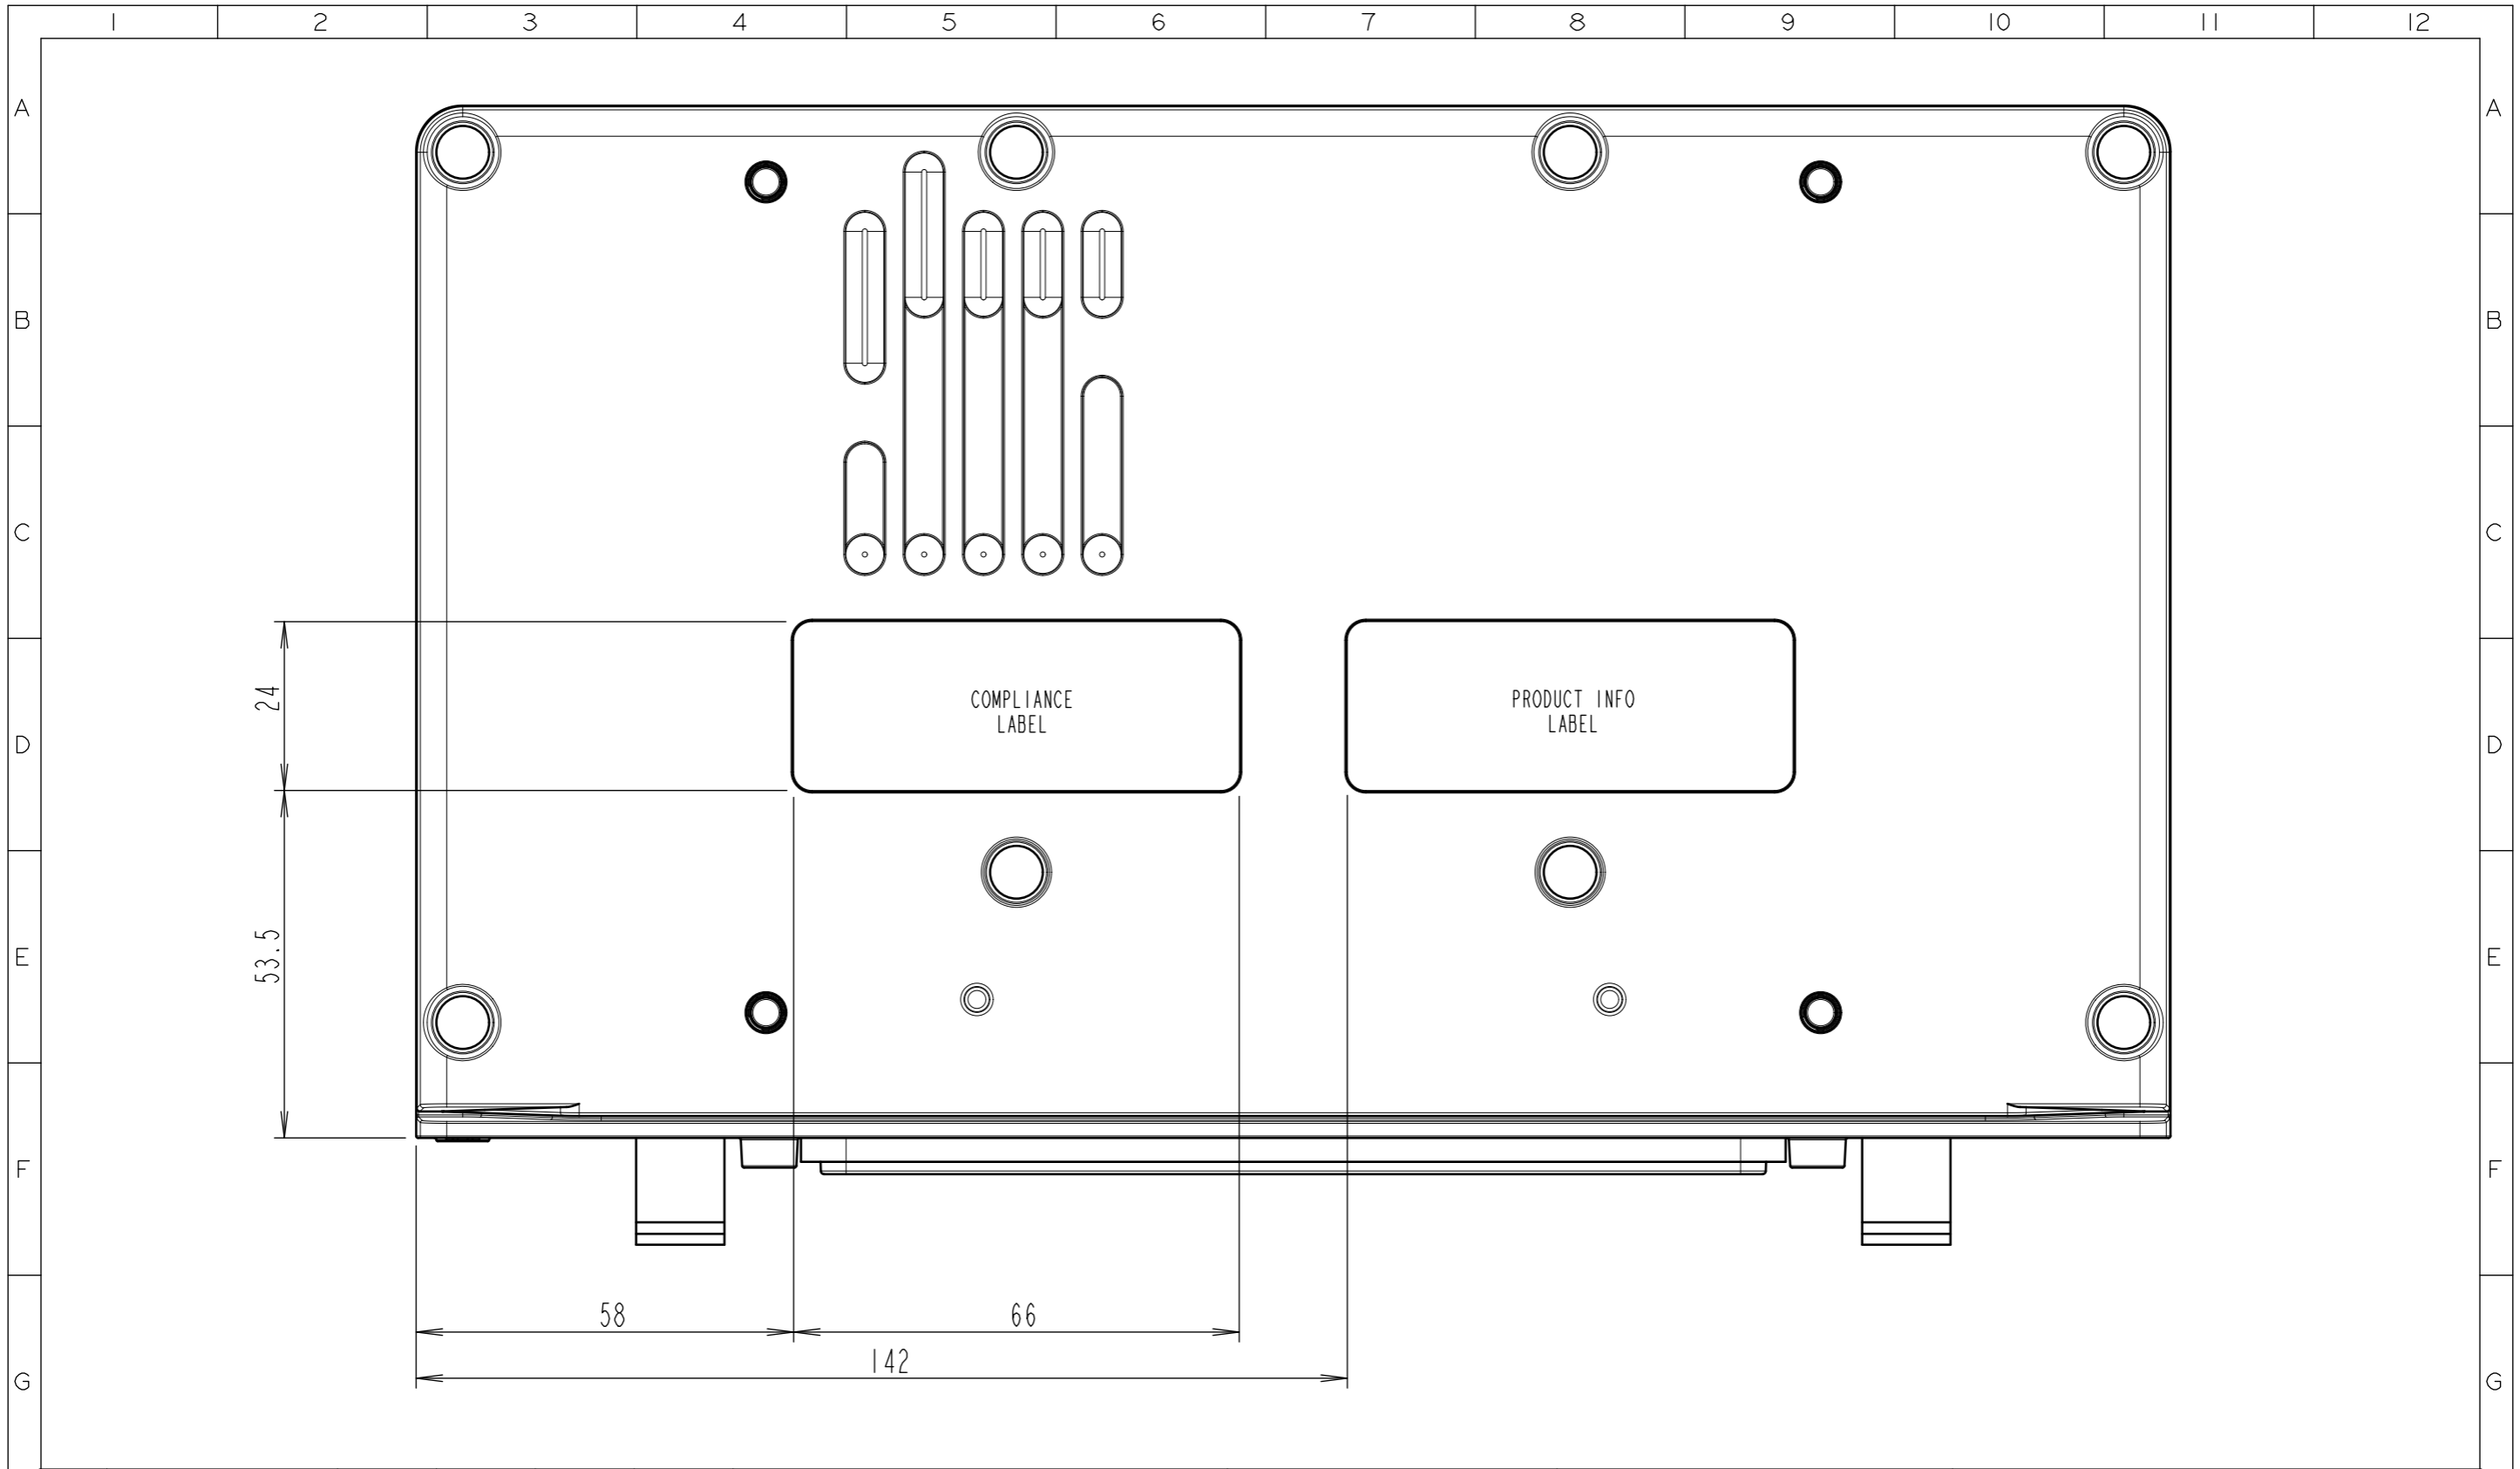

FCC Label:

Label dimension: 24mm x 66mm
Material: White Polyester
Printing: Black thermal transfer ribbon

					GENERAL LIMITS (UNLESS STATED) LINEAR: ± 0.25 HOLES: ± 0.10 ANGLES: $\pm 1^\circ$ ALL DIMENSIONS IN mm.	CONFIDENTIAL: This document is not to be copied nor the contents passed on to any third party without the written consent of MIMOMax Wireless Ltd.			TORNADO LABELING			
A	ORIGINAL	MJG			17-Sep-14	MATERIAL: -	ORIGINAL SCALE: 1:1	DO NOT SCALE OFF DRG		IPN: -		SHT 1
ISS	AMENDMENTS	DRWN	CHKD	APVD	DATE	FINISH: -	DRAWING SIZE: A3	IF IN DOUBT ASK!				OF 1