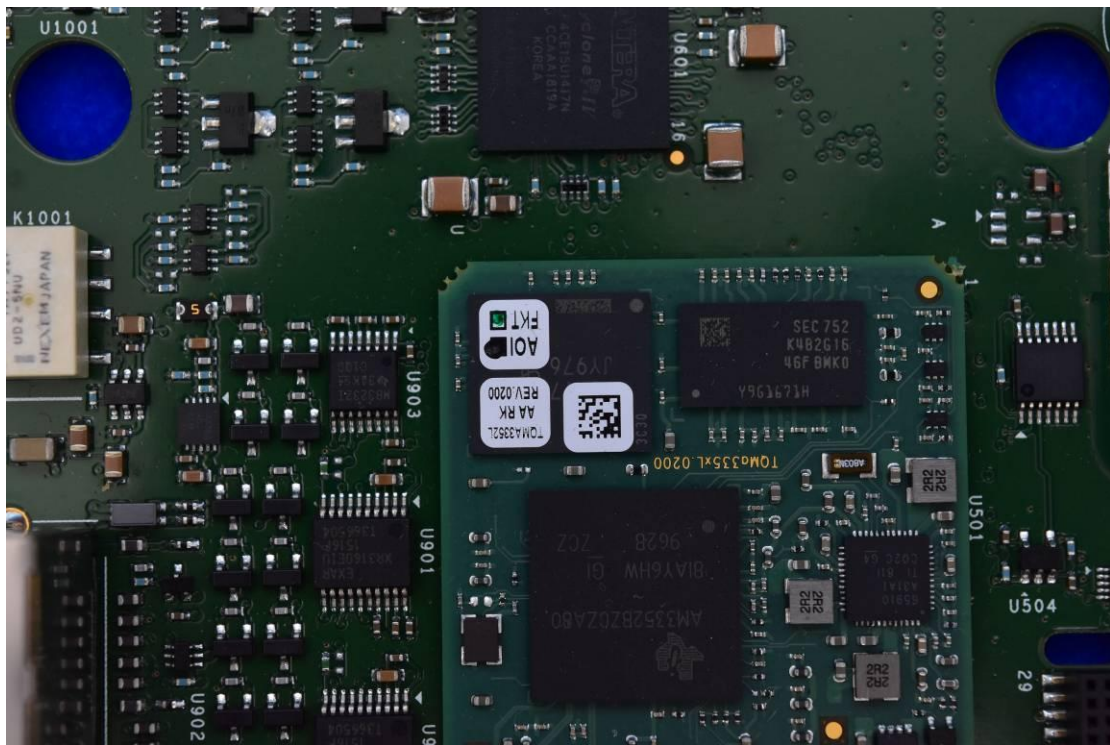

FCC ID: XMK-MMXPYXH002

Internal Photos

1. EUT uncover view

2. Antenna view