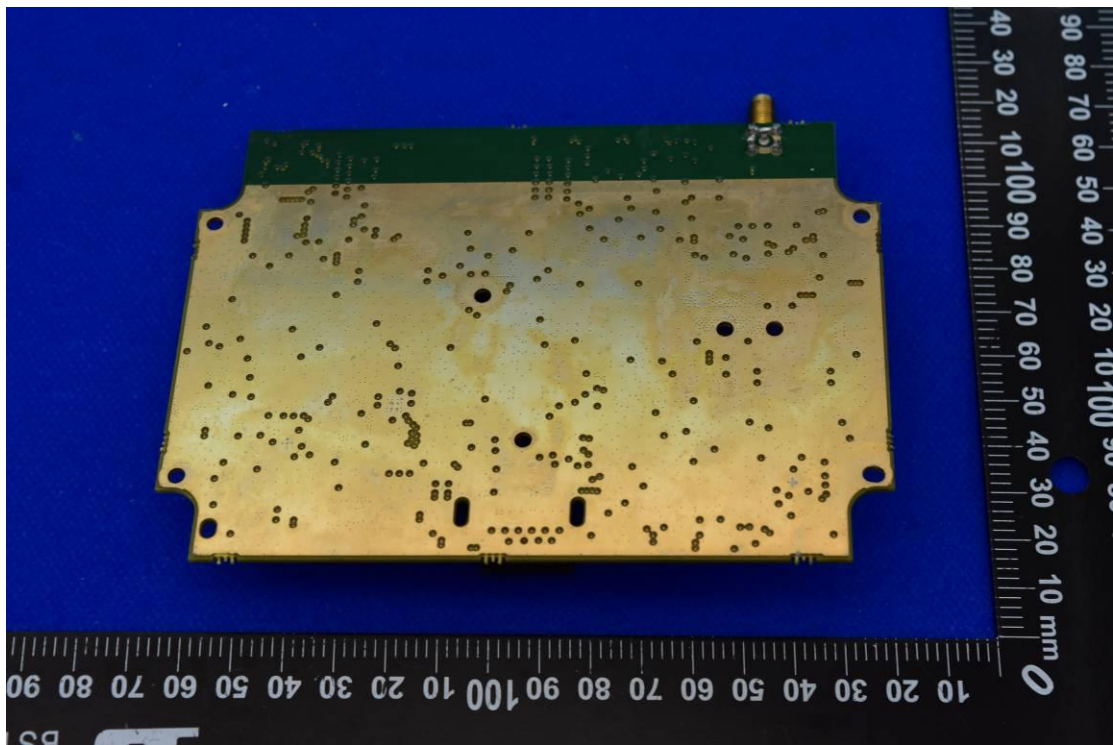

FCC ID: XMK-MMXPYXH002

Internal Photos

1. EUT uncover view

2. Antenna view