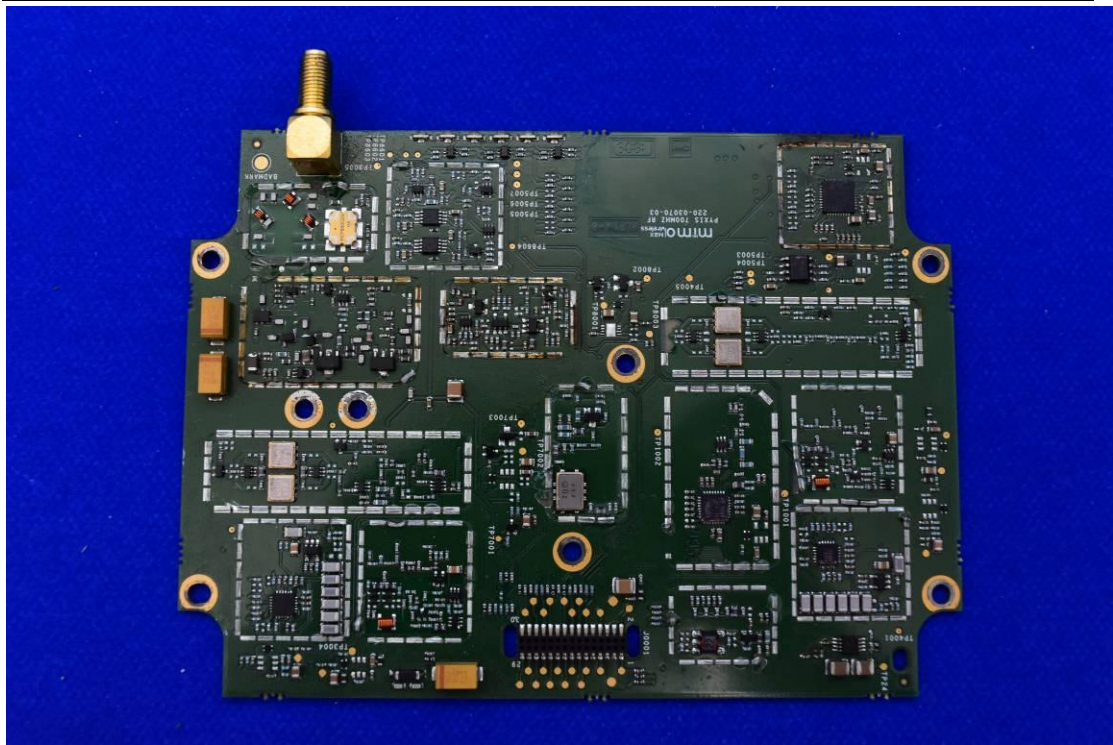

FCC ID: XMK-MMXPYXH002

Internal Photos

1. EUT uncover view

2. Antenna view