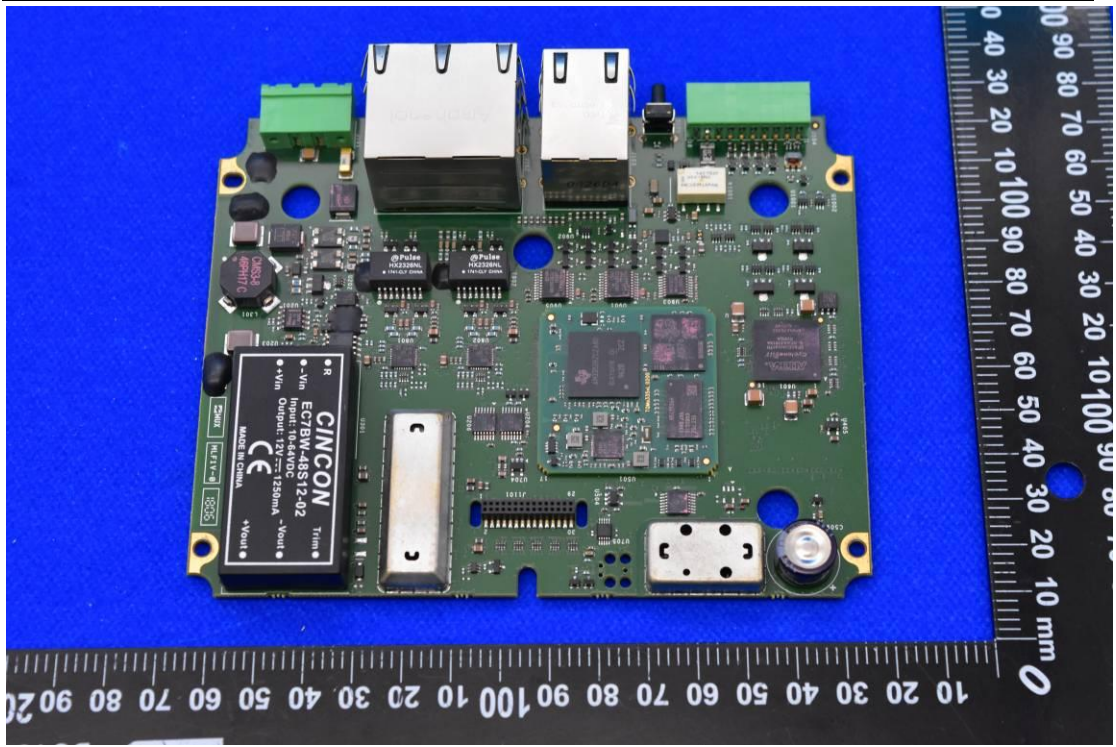

FCC ID: XMK-MMXPYXH002

Internal Photos

1. EUT uncover view

2. Antenna view