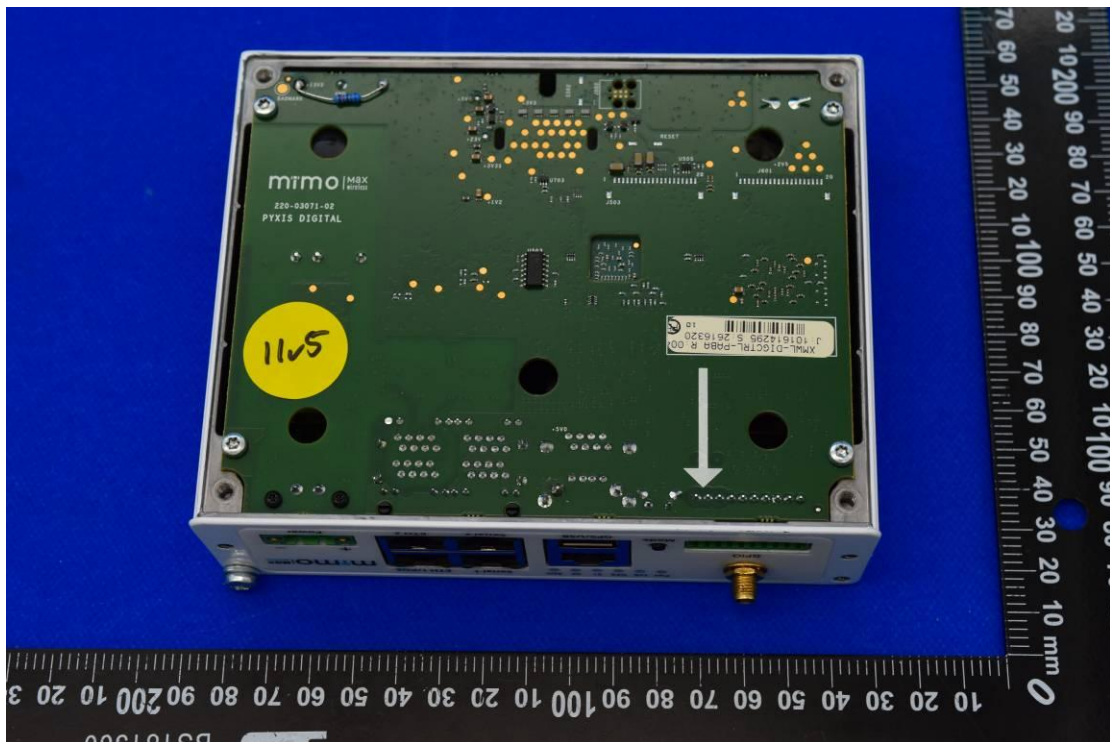

FCC ID: XMK-MMXPYXH002

Internal Photos

1. EUT uncover view

2. Antenna view