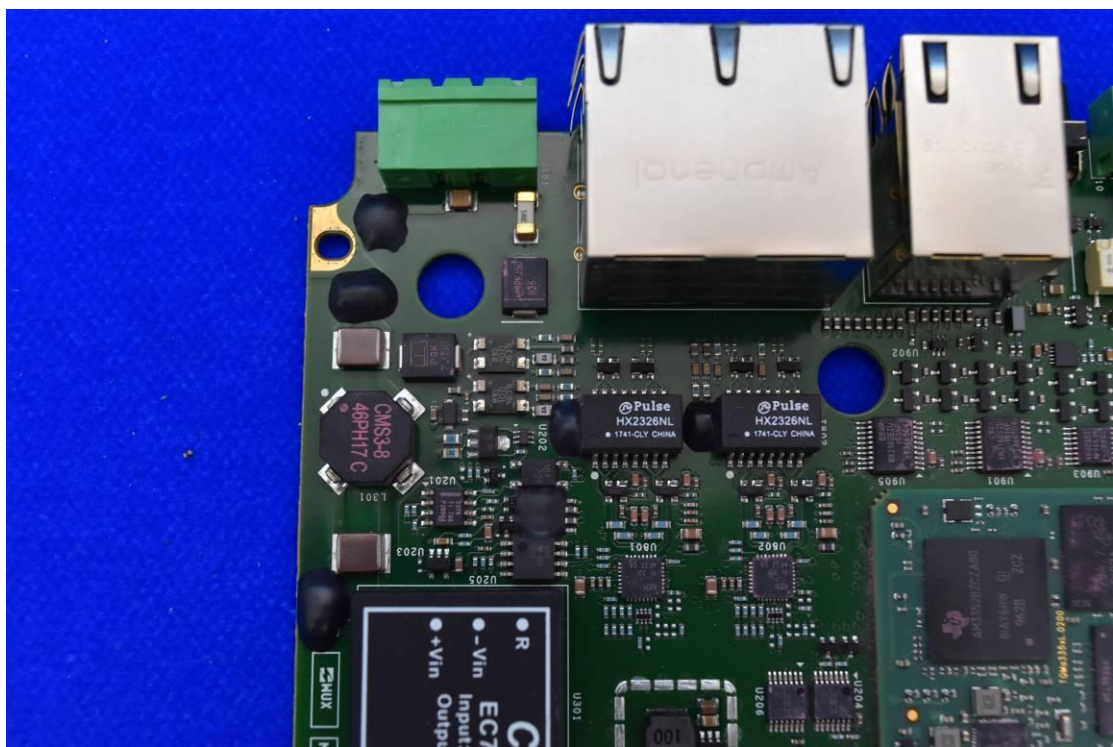

FCC ID: XMK-MMXPYXH002

Internal Photos

1. EUT uncover view

2. Antenna view