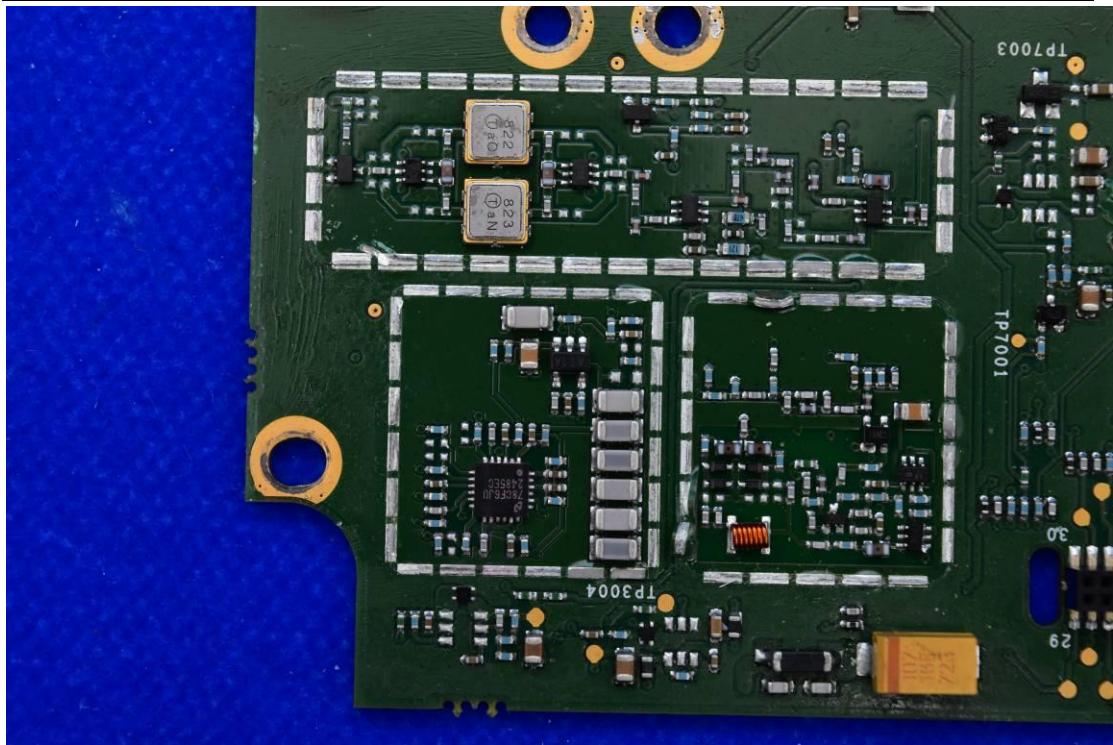

FCC ID: XMK-MMXPYXH002

Internal Photos

1. EUT uncover view

2. Antenna view