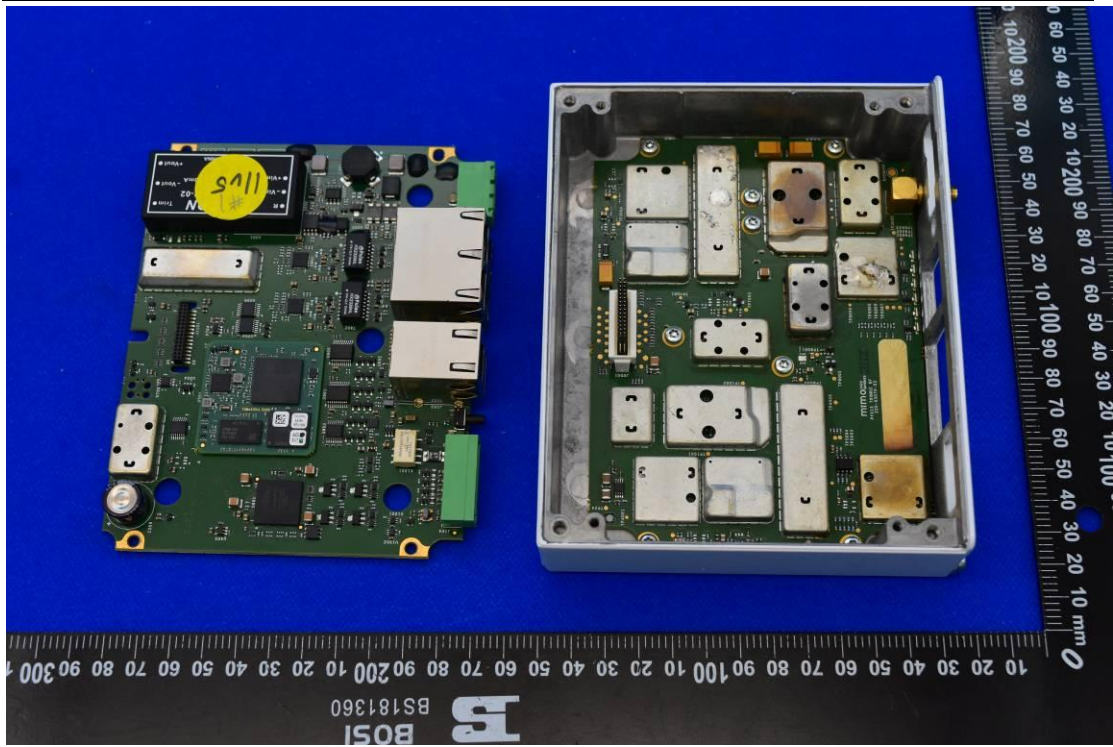

FCC ID: XMK-MMXPYXH002

Internal Photos

1. EUT uncover view

2. Antenna view