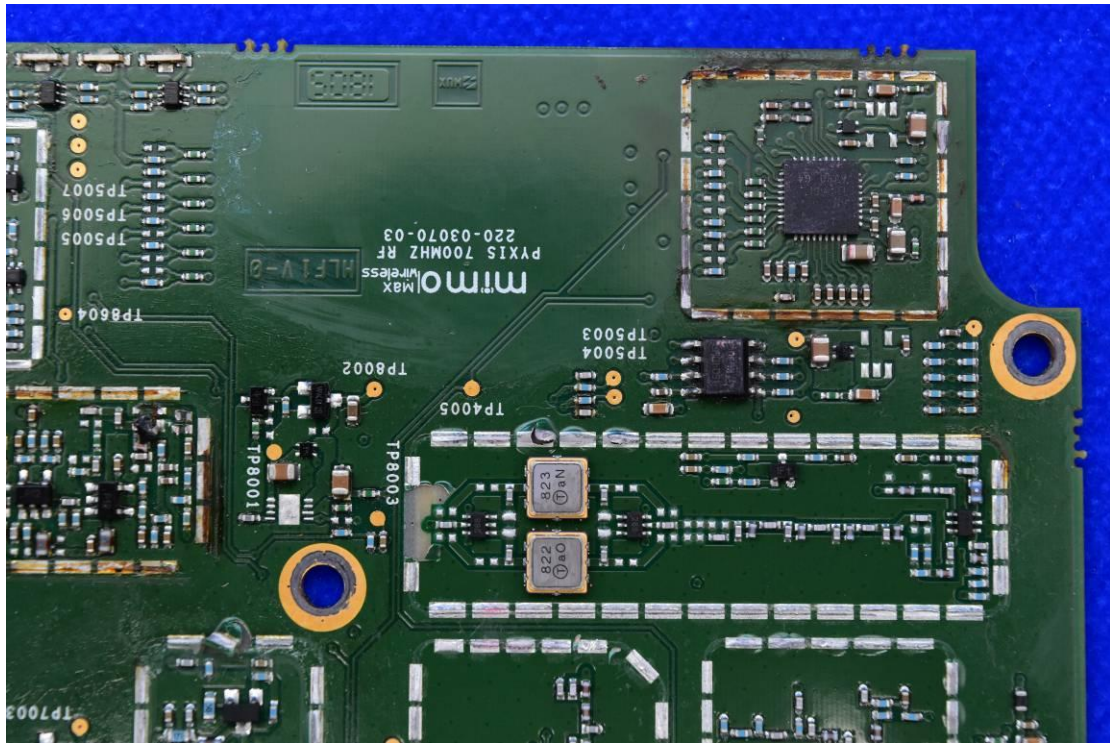

FCC ID: XMK-MMXPYXH002

Internal Photos

1. EUT uncover view

2. Antenna view