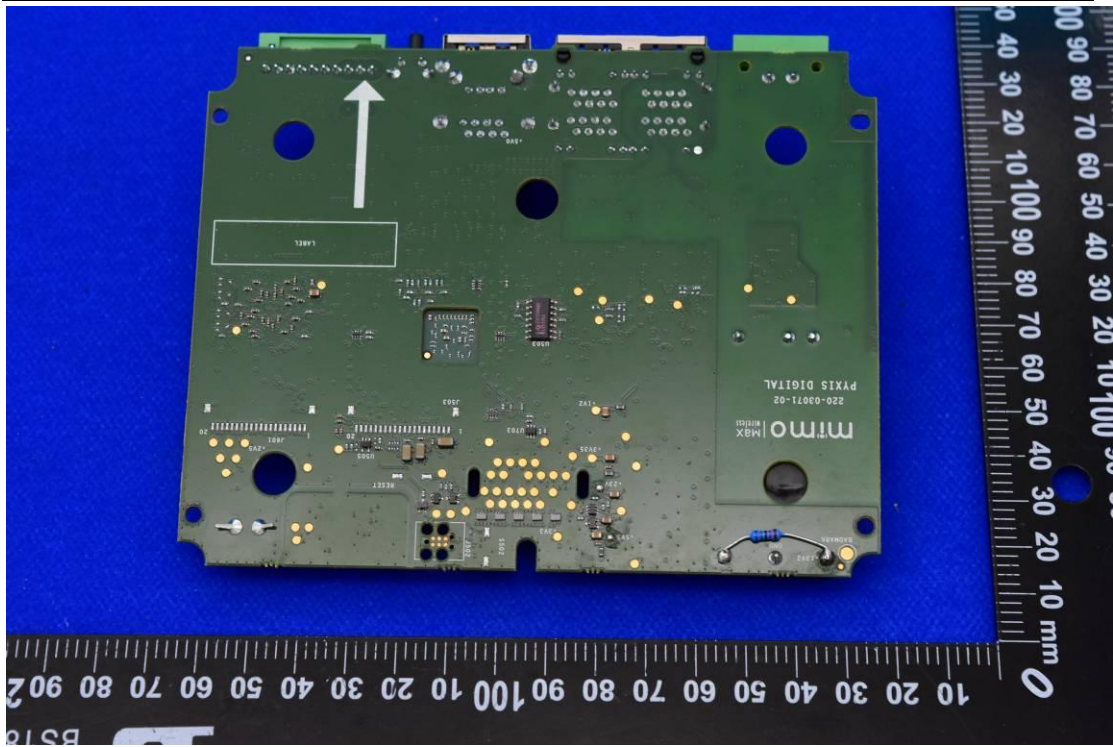

FCC ID: XMK-MMXPYXH002

Internal Photos

1. EUT uncover view

2. Antenna view