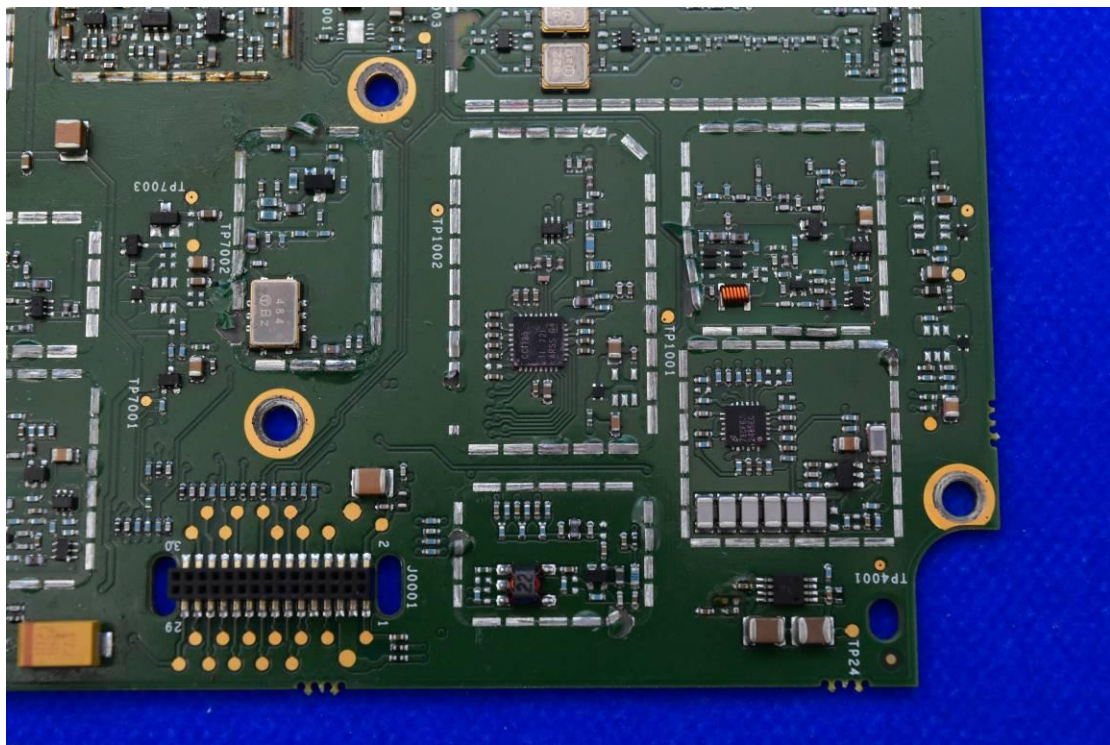

FCC ID: XMK-MMXPYXH002

Internal Photos

1. EUT uncover view

2. Antenna view