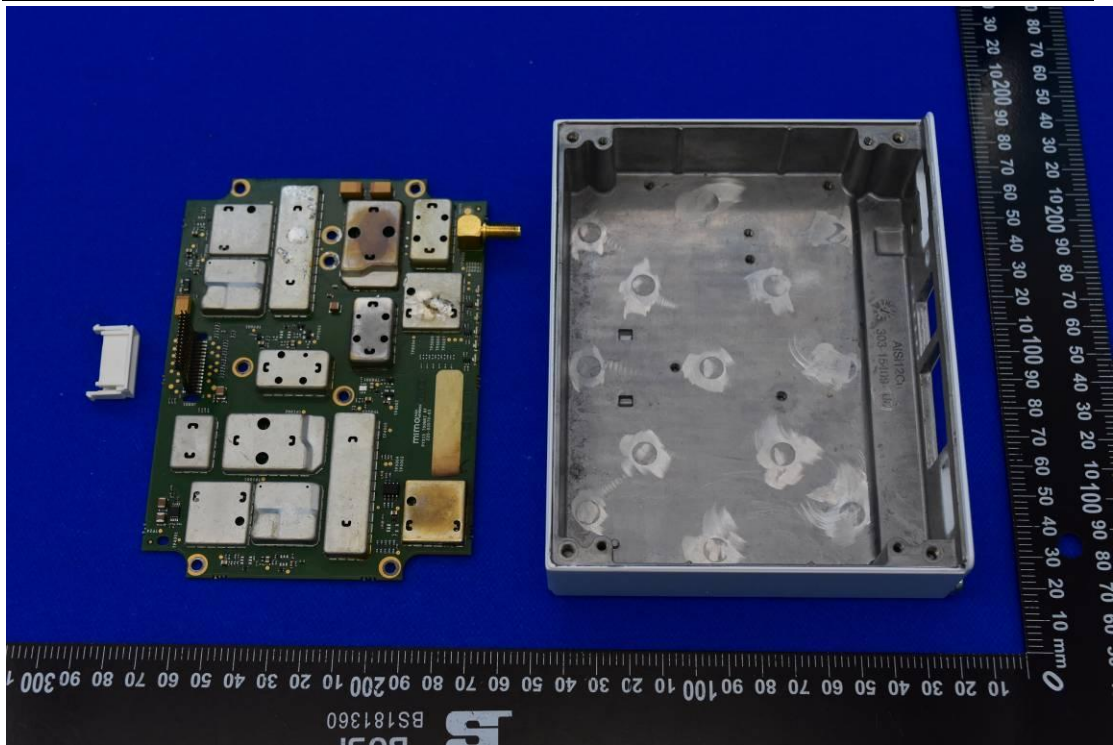

FCC ID: XMK-MMXPYXH002

Internal Photos

1. EUT uncover view

2. Antenna view