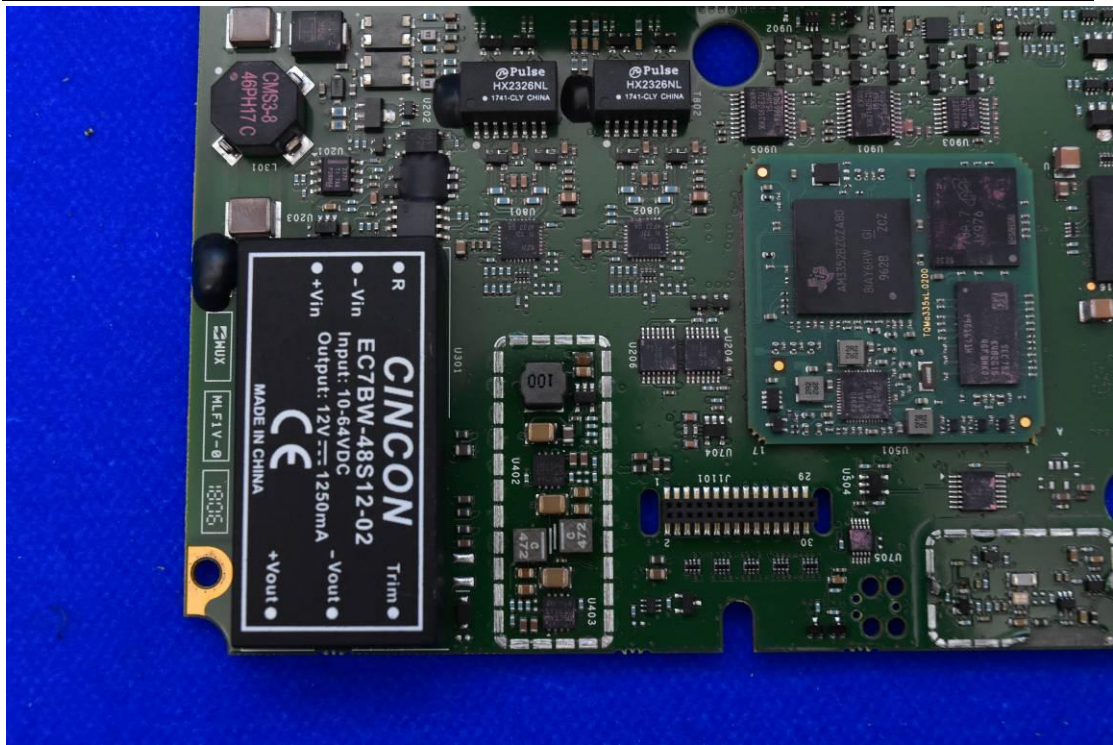

FCC ID: XMK-MMXPYXH002

Internal Photos

1. EUT uncover view

2. Antenna view