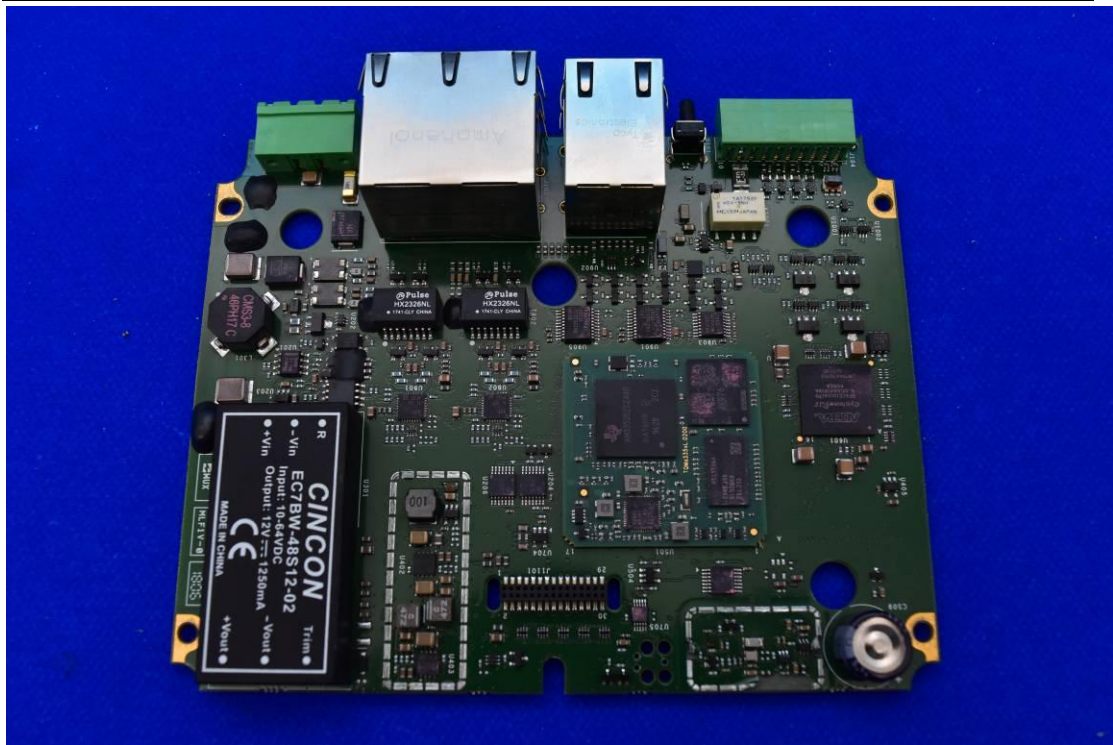

FCC ID: XMK-MMXPYXH002

Internal Photos

1. EUT uncover view

2. Antenna view