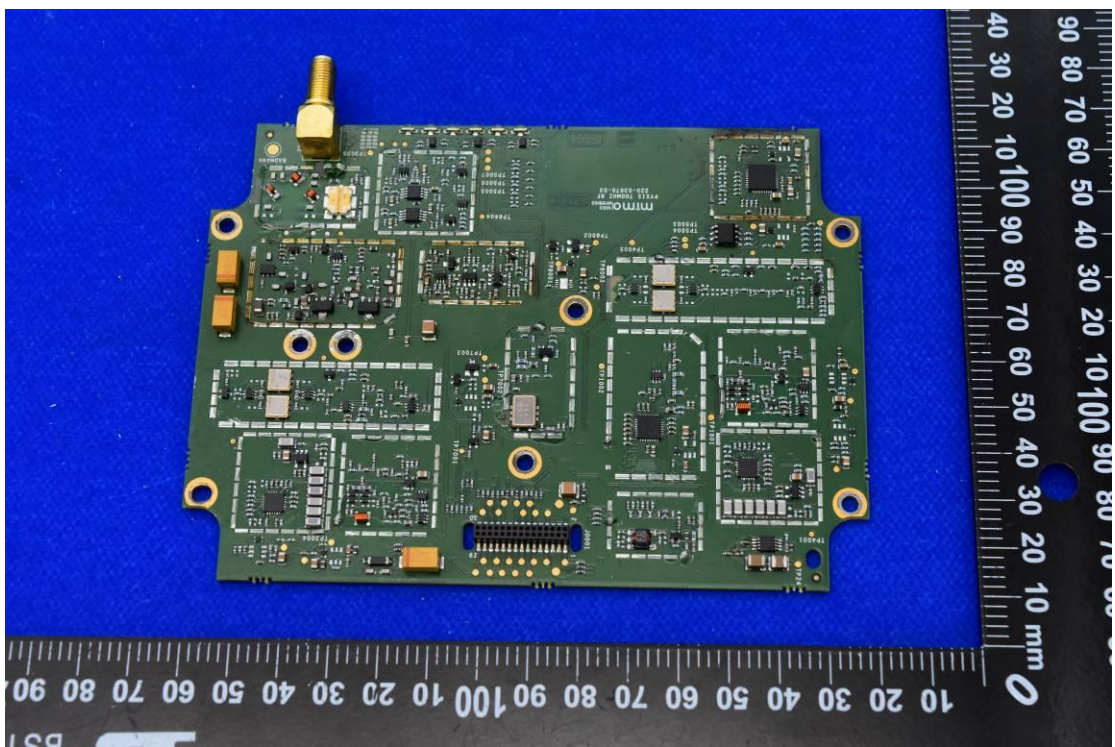

FCC ID: XMK-MMXPYXH002

Internal Photos

1. EUT uncover view

2. Antenna view