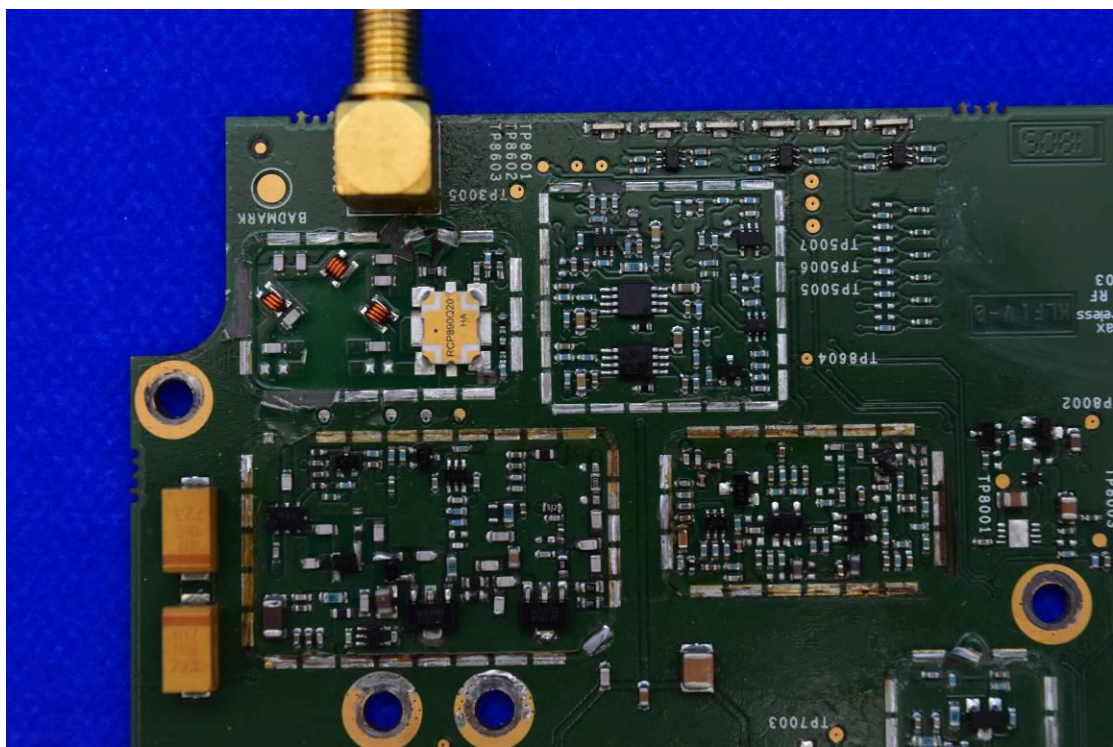

FCC ID: XMK-MMXPYXH002

Internal Photos

1. EUT uncover view

2. Antenna view