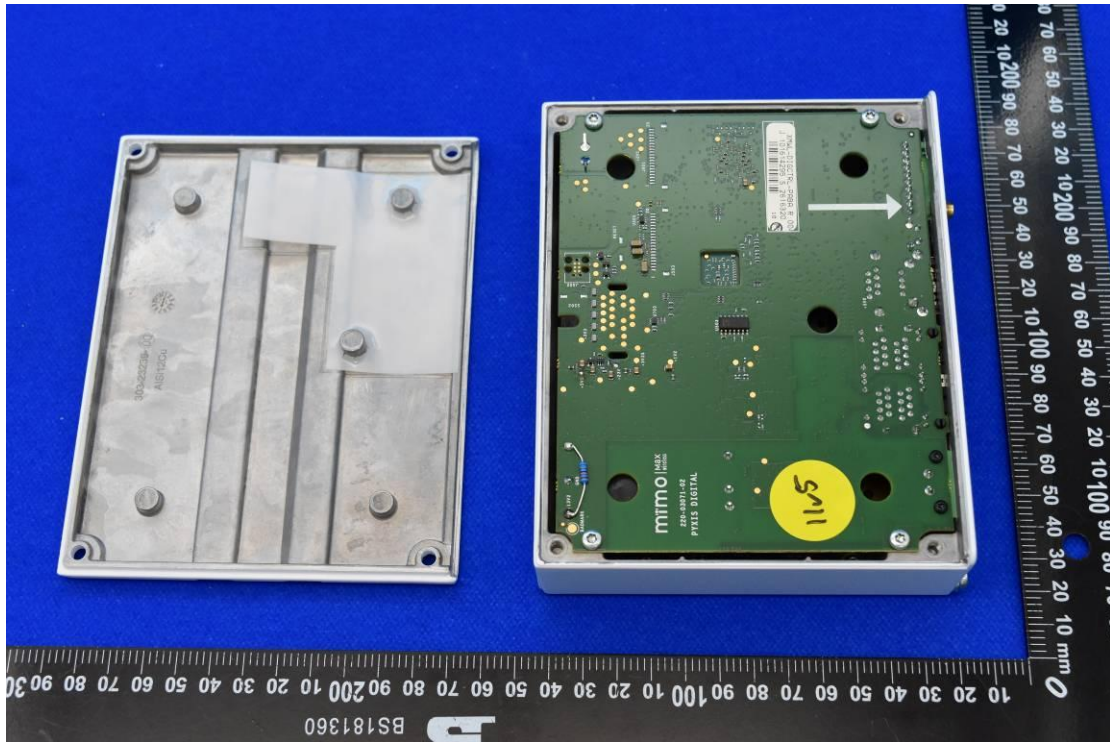

FCC ID: XMK-MMXPYXH002

Internal Photos

1. EUT uncover view

2. Antenna view