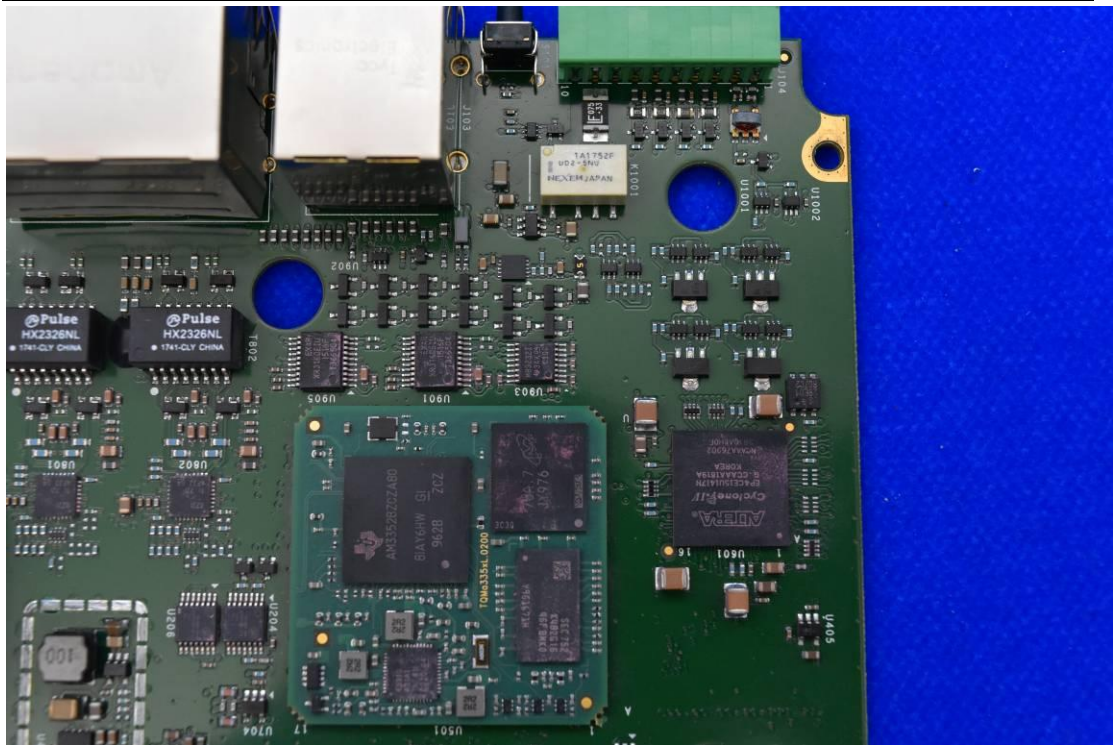

FCC ID: XMK-MMXPYXH002

Internal Photos

1. EUT uncover view

2. Antenna view