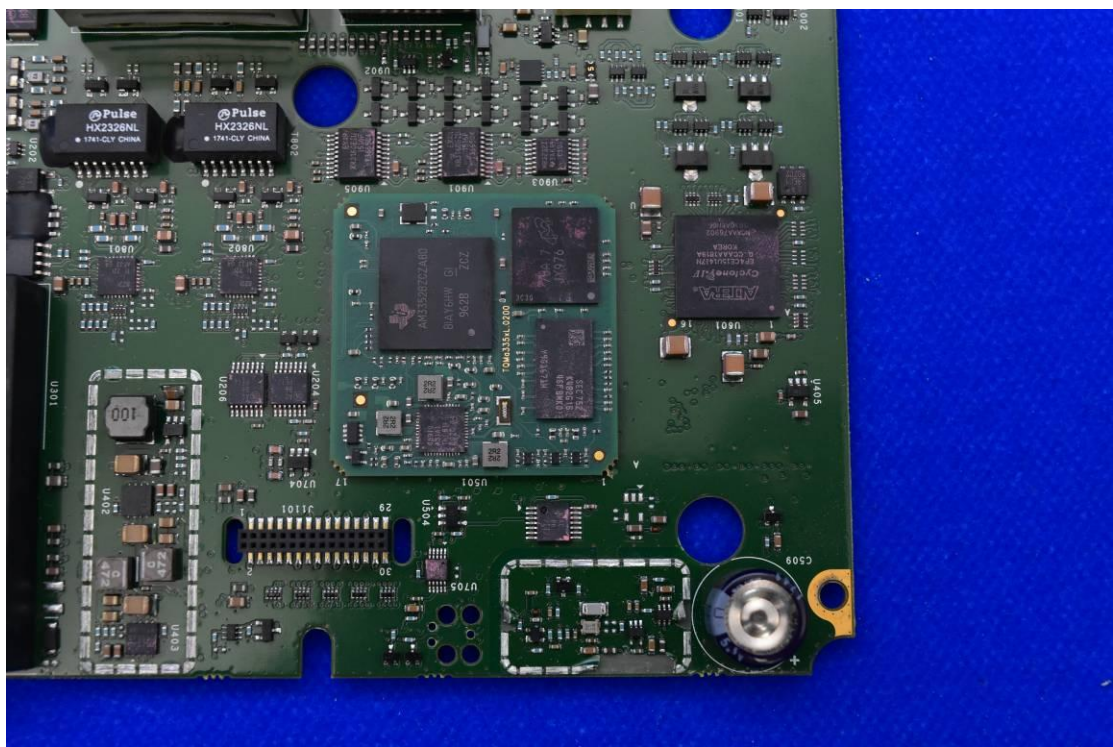

FCC ID: XMK-MMXPYXH002

Internal Photos

1. EUT uncover view

2. Antenna view