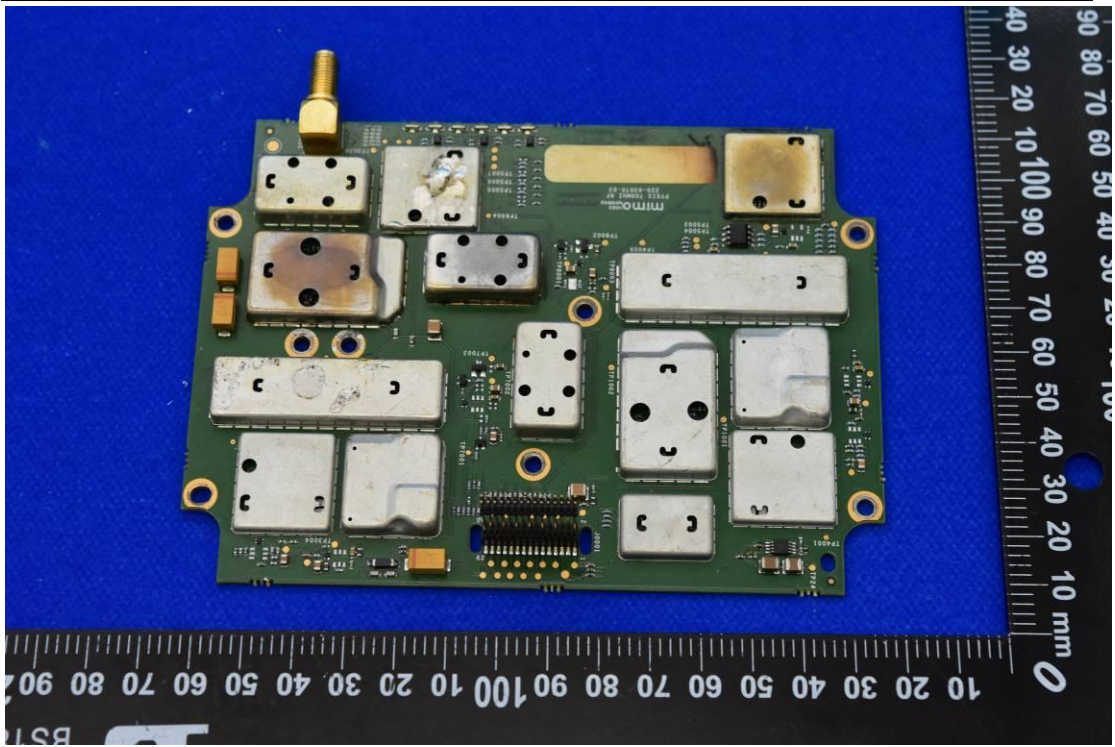

FCC ID: XMK-MMXPYXH002

Internal Photos

1. EUT uncover view

2. Antenna view