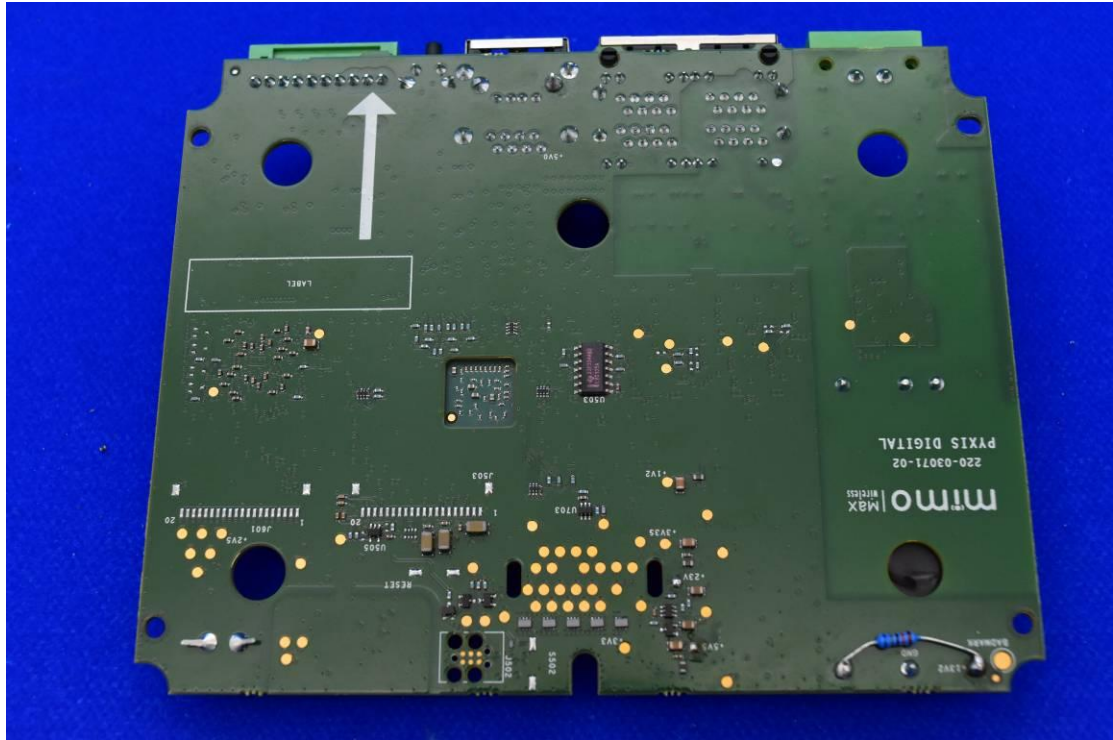

FCC ID: XMK-MMXPYXH002

Internal Photos

1. EUT uncover view

2. Antenna view