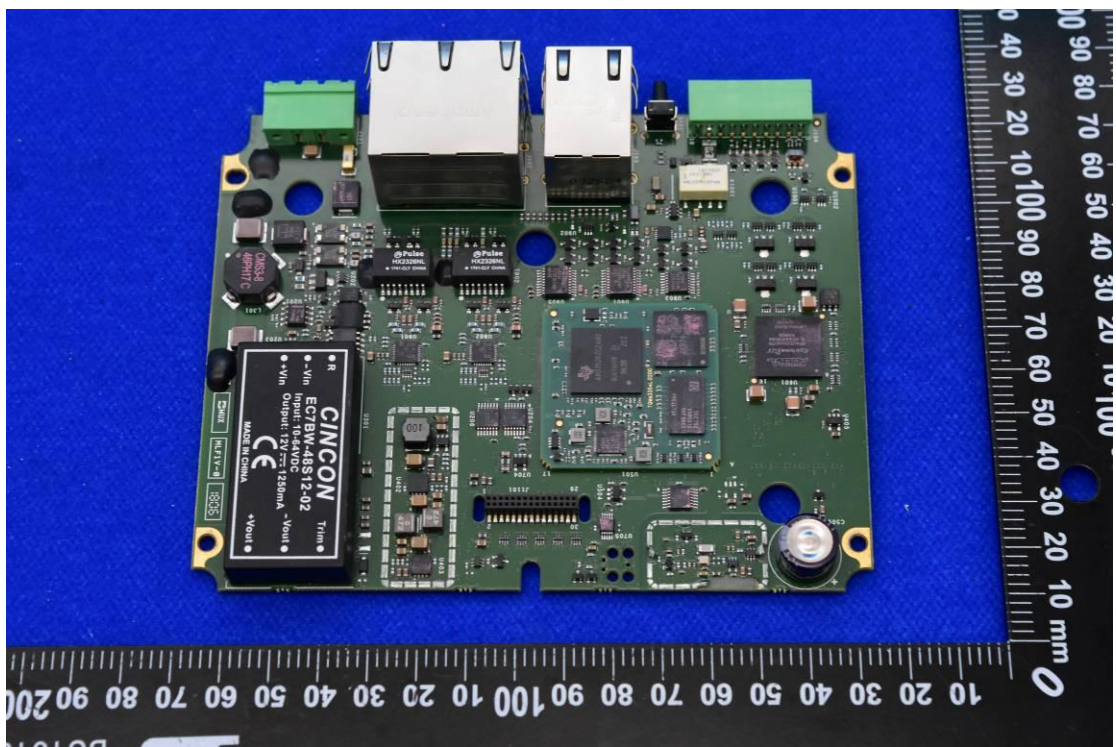

FCC ID: XMK-MMXPYXH002

Internal Photos

1. EUT uncover view

2. Antenna view