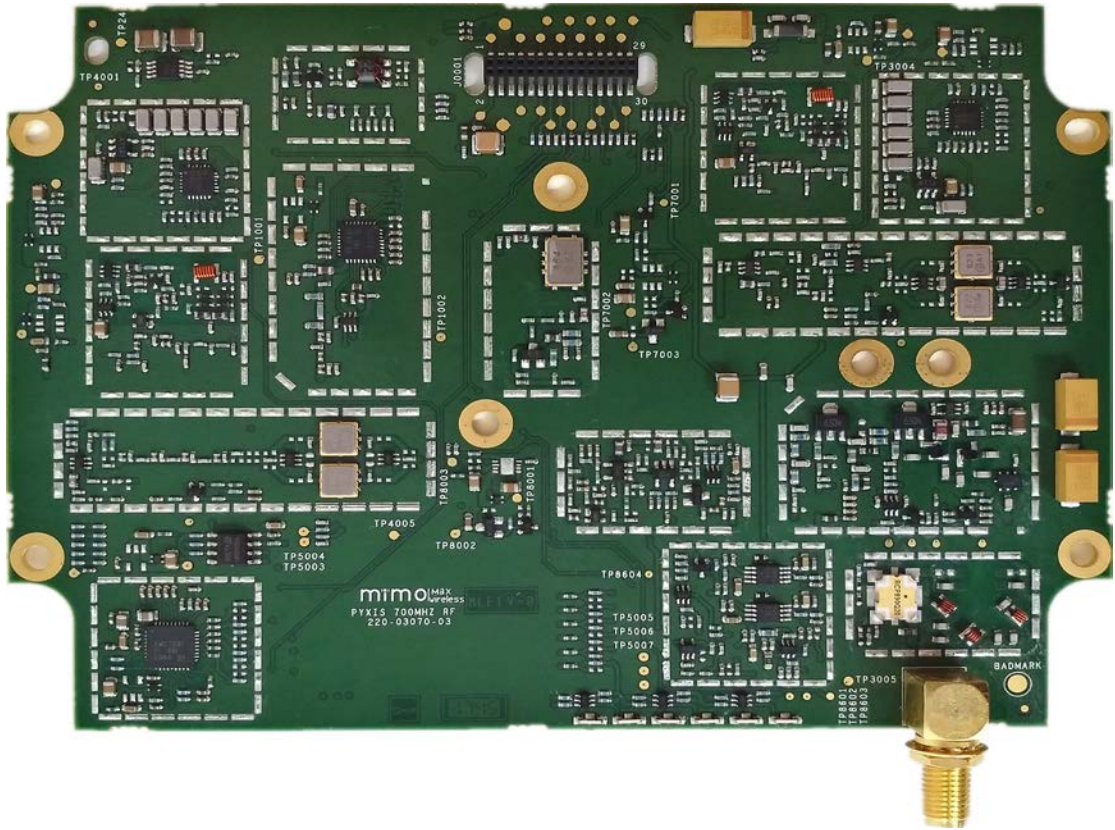

Model No.: MWL-PYXIS-BHCA

Internal Photos

1. EUT uncover view

2. Mainboard front view

3. Mainboard rear view