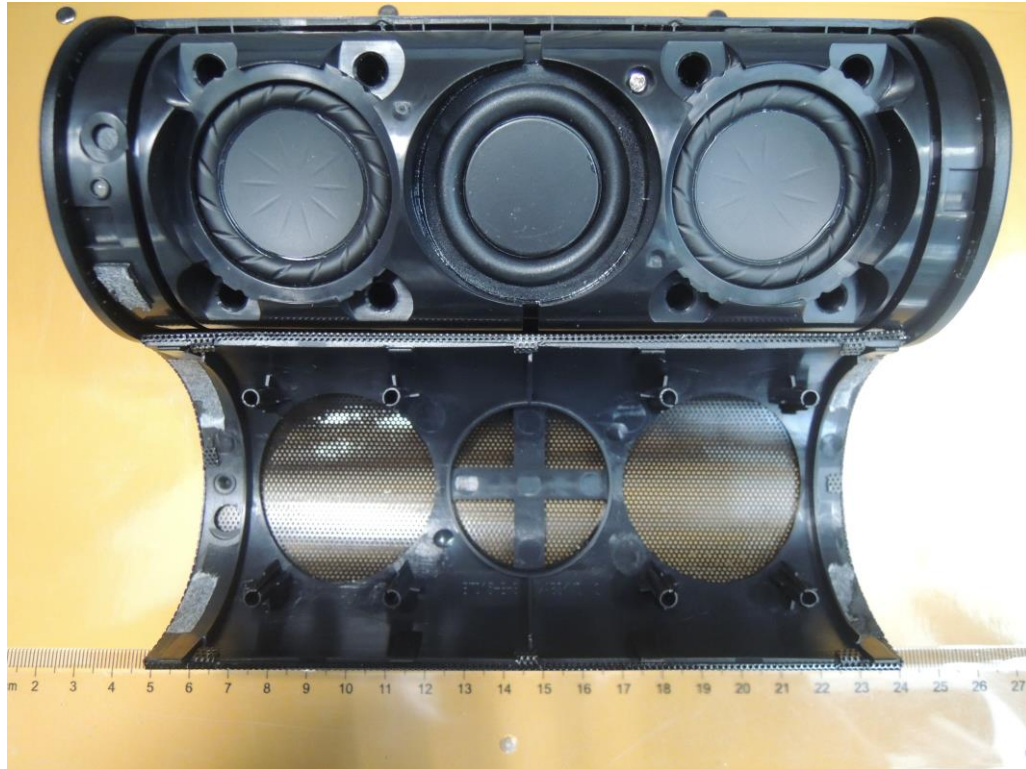

Type Designation: NS-SPBTWAVE2  
FCC ID: XMF-SPBTWAVE2

Fig. 1: Internal view

Fig. 2: Internal view

Type Designation:  
FCC ID:

NS-SPBTWAVE2  
XMF-SPBTWAVE2

Fig. 3: Internal view

Fig. 4: Internal view

Type Designation:  
FCC ID:

NS-SPBTWAVE2  
XMF-SPBTWAVE2

Fig. 5: Internal view

Fig. 6: Internal view

Type Designation:  
FCC ID:

NS-SPBTWAVE2  
XMF-SPBTWAVE2

Fig. 7: Internal view

Fig. 8: Internal view