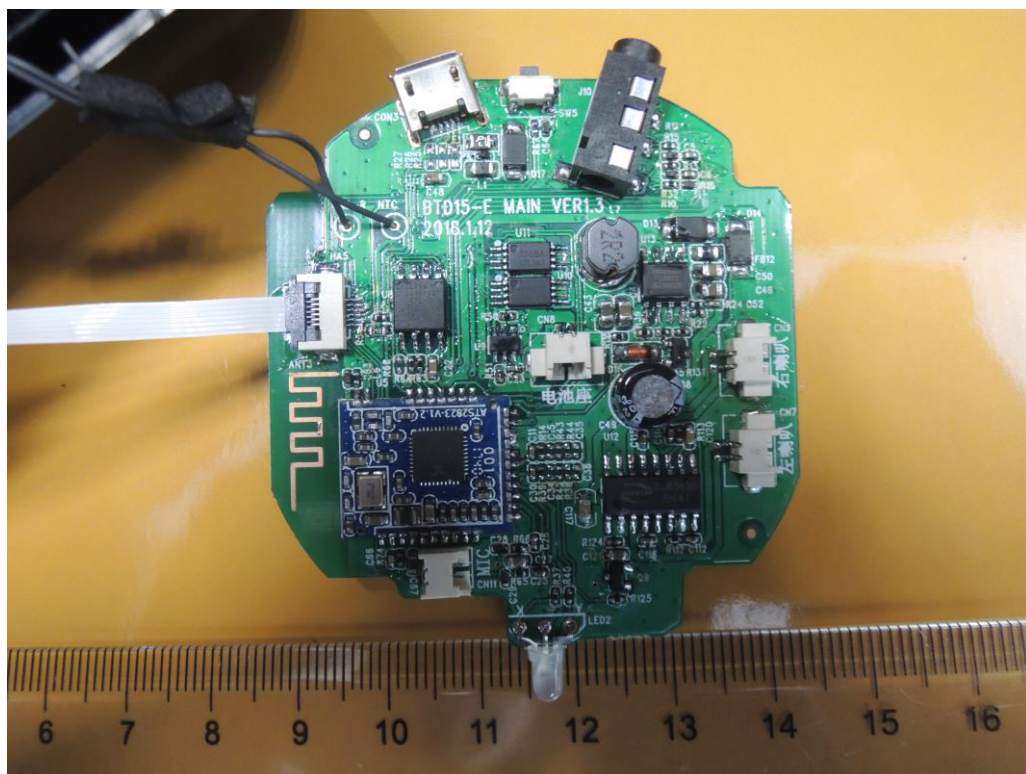

Type Designation: NS-SPBTWAVE2  
FCC ID: XMF-SPBTWAVE2

Fig. 1: Internal view

Fig. 2: Internal view

Type Designation:  
FCC ID:

NS-SPBTWAVE2  
XMF-SPBTWAVE2

Fig. 3: Internal view

Fig. 4: Internal view

Type Designation:  
FCC ID:

NS-SPBTWAVE2  
XMF-SPBTWAVE2

Fig. 5: Internal view

Fig. 6: Internal view

Type Designation:  
FCC ID:

NS-SPBTWAVE2  
XMF-SPBTWAVE2

Fig. 7: Internal view

Fig. 8: Internal view