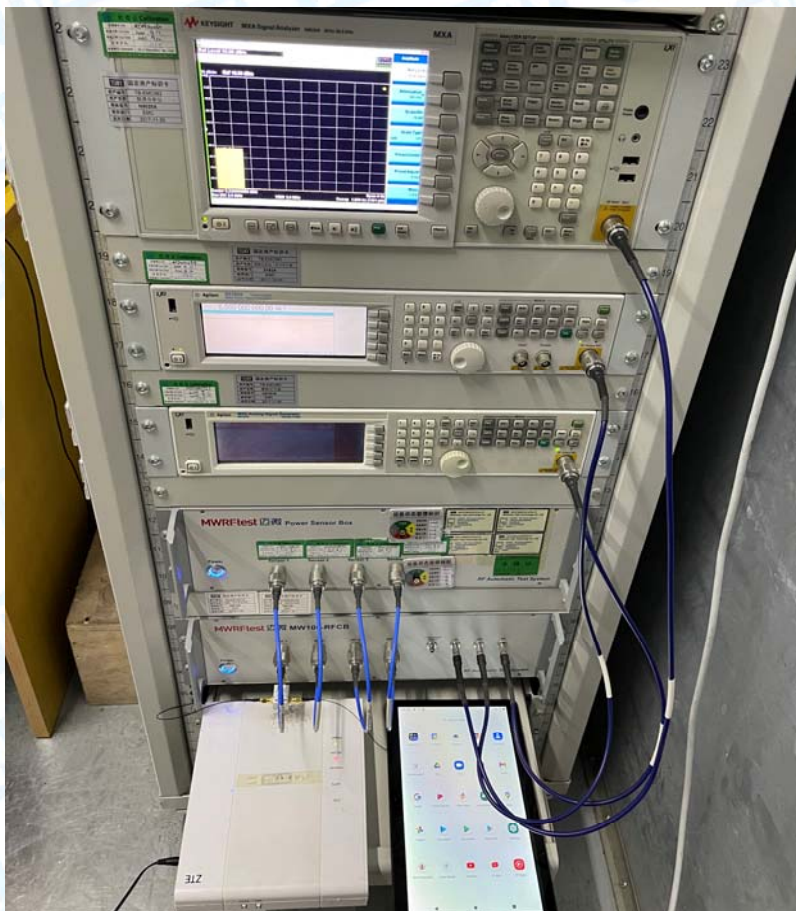

Appendix V EUT Test Photographs

Photo of Setup for Radiated Emission (Below 1 GHz)

Photo of Setup for Radiated Emission (Above 1 GHz)

Photo of Setup for Radiated Emission (Above 1 GHz)

Photo of Setup for Conducted Emission

Photo of Setup for DFS Test

-----END OF REPORT-----